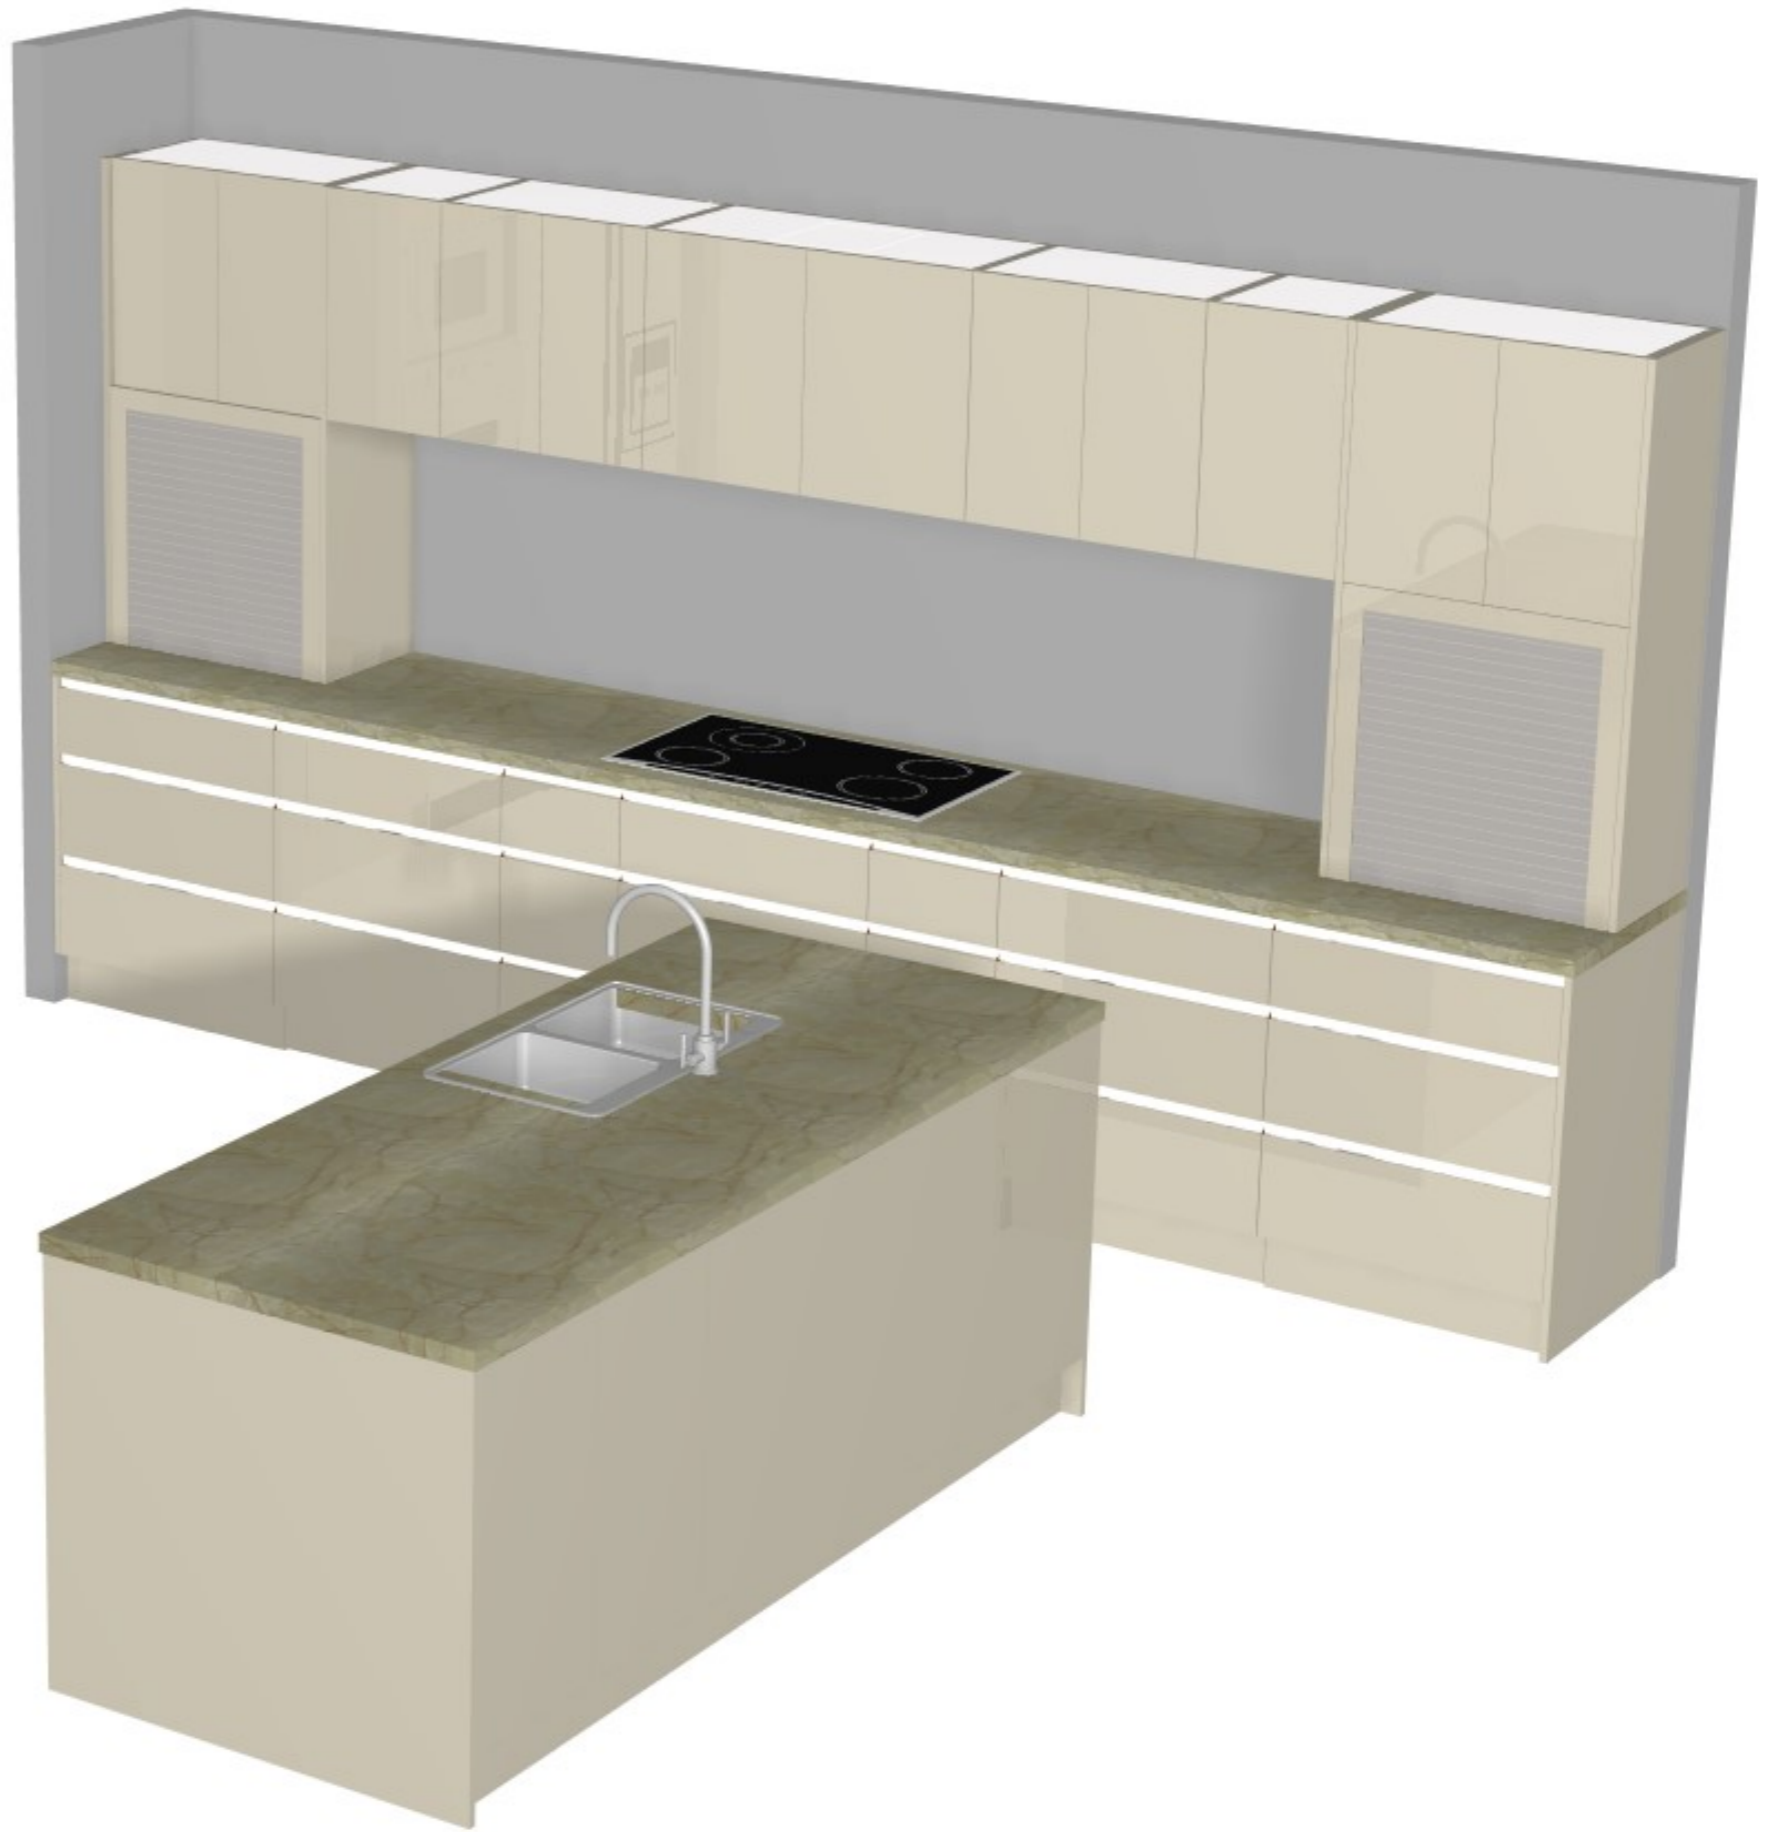

ISLAND FRONT

ISLAND REAR

 CONNECT KITCHENS	Client: LIZ CRACKER		Door and panels style/colour: 2PAC DULUX LAGOONA TEAL SATIN		Sheet 2 of 5
	Room: KITCHEN	Benchtop Colour: 40MM STONE AMBASADOOR CASA BLANCA	Drawer slides: BLUM ANTARO		Carcass: WHITE HMR
	Date: 04/07/24	Address: 12 DOUGLAS ST BEAUMARIS	Handles Item No: 45' FINGER PULL		Approved by:

	Client: LIZ CRACKER		Door and panels style/colour: 2PAC DULUX LAGOONA TEAL SATIN		Sheet 3 of 5
	Room: KITCHEN	Benchtop Colour: 40MM STONE AMBASADOR CASA BLANCA		Drawer slides: BLUM ANTARO	Carcass: WHITE HMR
	Date: 04/07/24	Address: 12 DOUGLAS ST BEAUMARIS		Handles Item No: 45' FINGER PULL	Approved by:

 CONNECT KITCHENS	Client: LIZ CRACKER		Door and panels style/colour: 2PAC DULUX LAGOONA TEAL SATIN		Sheet 4 of 5
	Room: KITCHEN	Benchtop Colour: 40MM STONE AMBASADOOR CASA BLANCA	Drawer slides: BLUM ANTARO		Carcass: WHITE HMR
	Date: 04/07/24	Address: 12 DOUGLAS ST BEAUMARIS	Handles Item No: 45' FINGER PULL		Approved by:

 CONNECT KITCHENS	Client: LIZ CRACKER		Door and panels style/colour: 2PAC DULUX LAGOONA TEAL SATIN		Sheet 5 of 5
	Room: KITCHEN	Benchtop Colour: 40MM STONE AMBASADOOR CASA BLANCA	Drawer slides: BLUM ANTARO		Carcass: WHITE HMR
	Date: 04/07/24	Address: 12 DOUGLAS ST BEAUMARIS	Handles Item No: 45' FINGER PULL		Approved by: