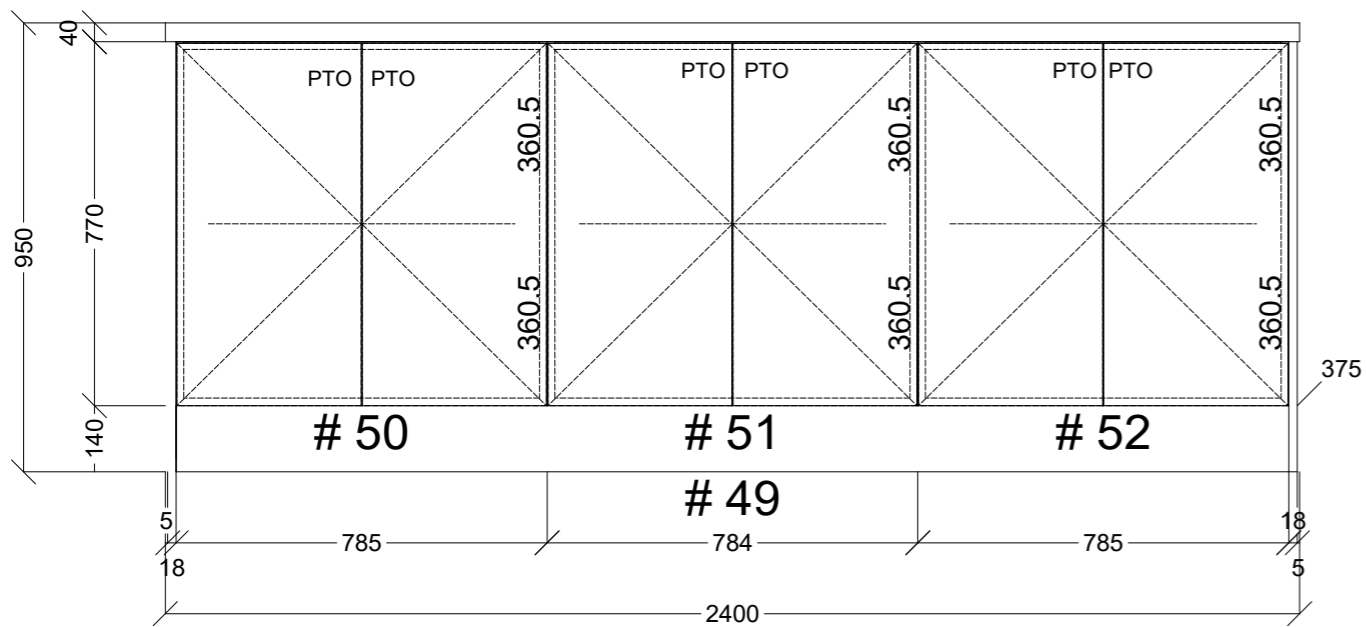

	Client: LIZ CRACKER		Door and panels style/colour: 2PAC DULUX LAGOONA TEAL SATIN		Sheet 1 of 5
	Room: KITCHEN	Benchtop Colour: 40MM STONE AMBASADOOR CASA BLANCA	Drawer slides: BLUM ANTARO		Carcass: WHITE HMR
	Date: 04/07/24	Address: 12 DOUGLAS ST BEAUMARIS	Handles Item No: 45' FINGER PULL		Approved by:

ISLAND FRONT

ISLAND REAR

 CONNECT KITCHENS	Client: LIZ CRACKER		Door and panels style/colour: 2PAC DULUX LAGOONA TEAL SATIN		Sheet 2 of 5
	Room: KITCHEN	Benchtop Colour: 40MM STONE AMBASADOOR CASA BLANCA	Drawer slides: BLUM ANTARO		Carcass: WHITE HMR
	Date: 04/07/24	Address: 12 DOUGLAS ST BEAUMARIS	Handles Item No: 45' FINGER PULL		Approved by:

	Client: LIZ CRACKER		Door and panels style/colour: 2PAC DULUX LAGOONA TEAL SATIN		Sheet 3 of 5
	Room: KITCHEN	Benchtop Colour: 40MM STONE AMBASADOR CASA BLANCA		Drawer slides: BLUM ANTARO	Carcass: WHITE HMR
	Date: 04/07/24	Address: 12 DOUGLAS ST BEAUMARIS		Handles Item No: 45' FINGER PULL	Approved by:

 CONNECT KITCHENS	Client: LIZ CRACKER		Door and panels style/colour: 2PAC DULUX LAGOONA TEAL SATIN		Sheet 4 of 5
	Room: KITCHEN	Benchtop Colour: 40MM STONE AMBASADOOR CASA BLANCA	Drawer slides: BLUM ANTARO		Carcass: WHITE HMR
	Date: 04/07/24	Address: 12 DOUGLAS ST BEAUMARIS	Handles Item No: 45' FINGER PULL		Approved by: