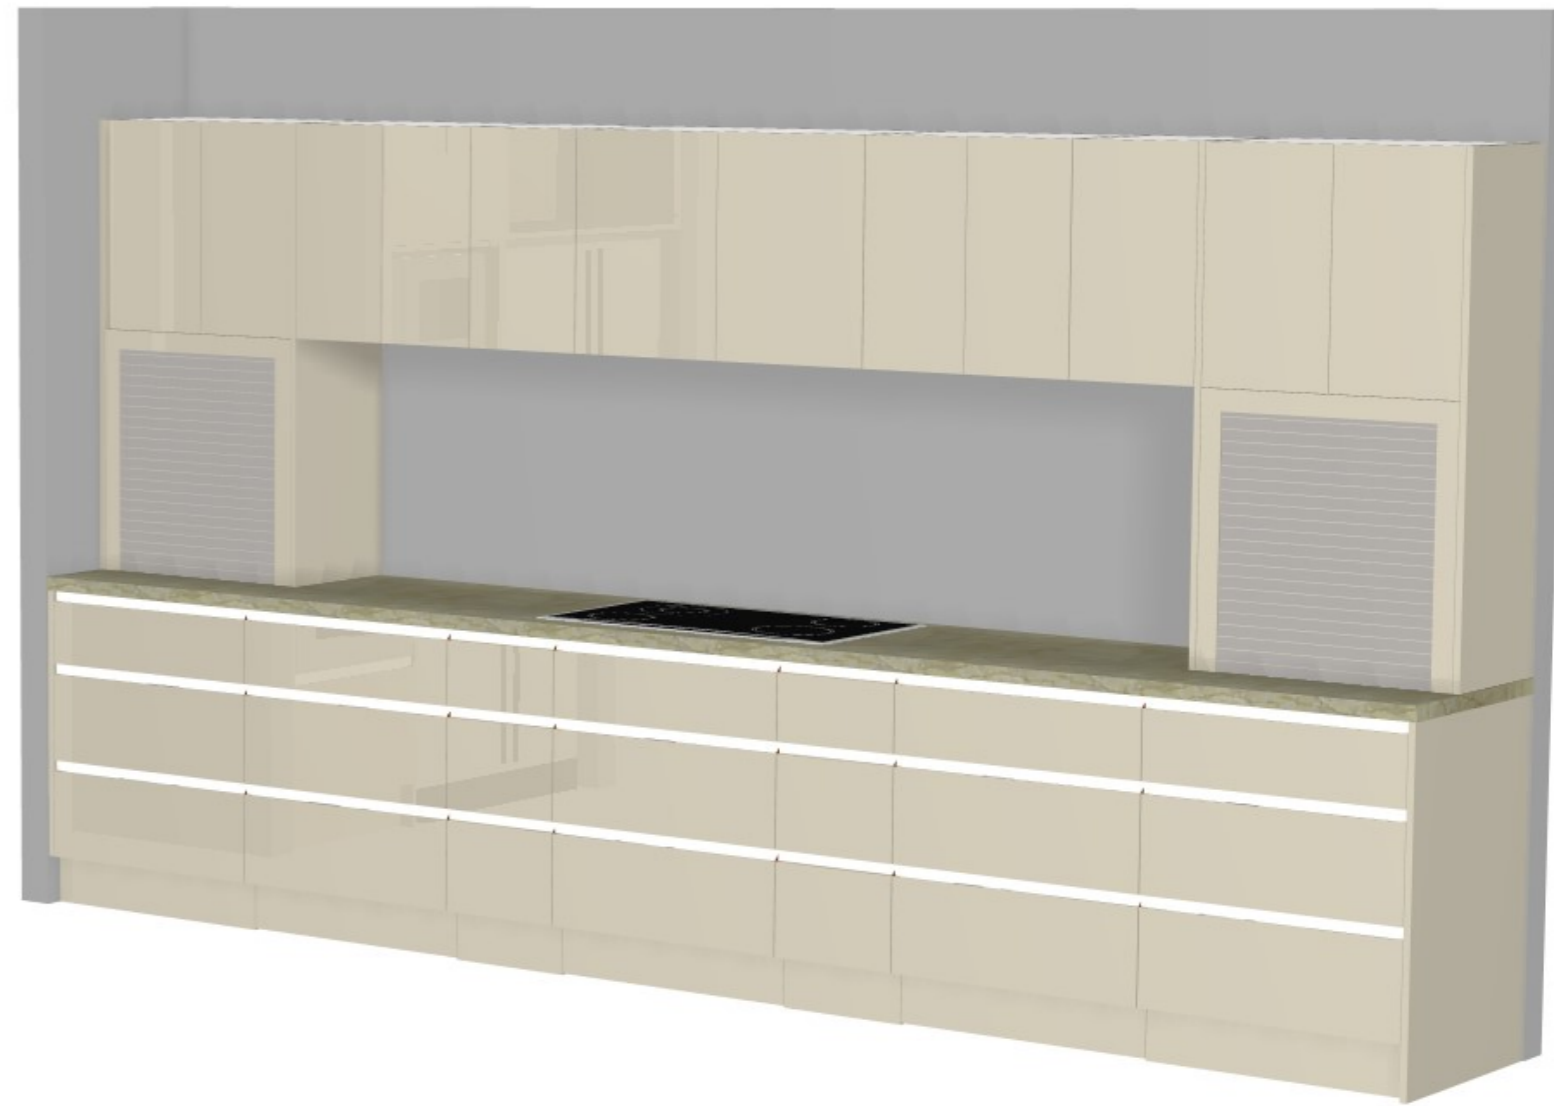

	Client: LIZ CRACKER		Door and panels style/colour: 2PAC DULUX LAGOONA TEAL SATIN		Sheet 1 of 5
	Room: KITCHEN	Benchtop Colour: 40MM STONE AMBASADOOR CASA BLANCA	Drawer slides: BLUM ANTARO		Carcass: WHITE HMR
	Date: 04/07/24	Address: 12 DOUGLAS ST BEAUMARIS	Handles Item No: 45' FINGER PULL		Approved by:

ISLAND FRONT

ISLAND REAR

 CONNECT KITCHENS	Client: LIZ CRACKER		Door and panels style/colour: 2PAC DULUX LAGOONA TEAL SATIN		Sheet 2 of 5
	Room: KITCHEN	Benchtop Colour: 40MM STONE AMBASADOOR CASA BLANCA	Drawer slides: BLUM ANTARO		Carcass: WHITE HMR
	Date: 04/07/24	Address: 12 DOUGLAS ST BEAUMARIS	Handles Item No: 45' FINGER PULL		Approved by:

	Client: LIZ CRACKER		Door and panels style/colour: 2PAC DULUX LAGOONA TEAL SATIN		Sheet 3 of 5
	Room: KITCHEN	Benchtop Colour: 40MM STONE AMBASADOR CASA BLANCA		Drawer slides: BLUM ANTARO	Carcass: WHITE HMR
	Date: 04/07/24	Address: 12 DOUGLAS ST BEAUMARIS		Handles Item No: 45' FINGER PULL	Approved by:

 CONNECT KITCHENS	Client: LIZ CRACKER		Door and panels style/colour: 2PAC DULUX LAGOONA TEAL SATIN		Sheet 4 of 5
	Room: KITCHEN	Benchtop Colour: 40MM STONE AMBASADOOR CASA BLANCA	Drawer slides: BLUM ANTARO		Carcass: WHITE HMR
	Date: 04/07/24	Address: 12 DOUGLAS ST BEAUMARIS	Handles Item No: 45' FINGER PULL		Approved by: