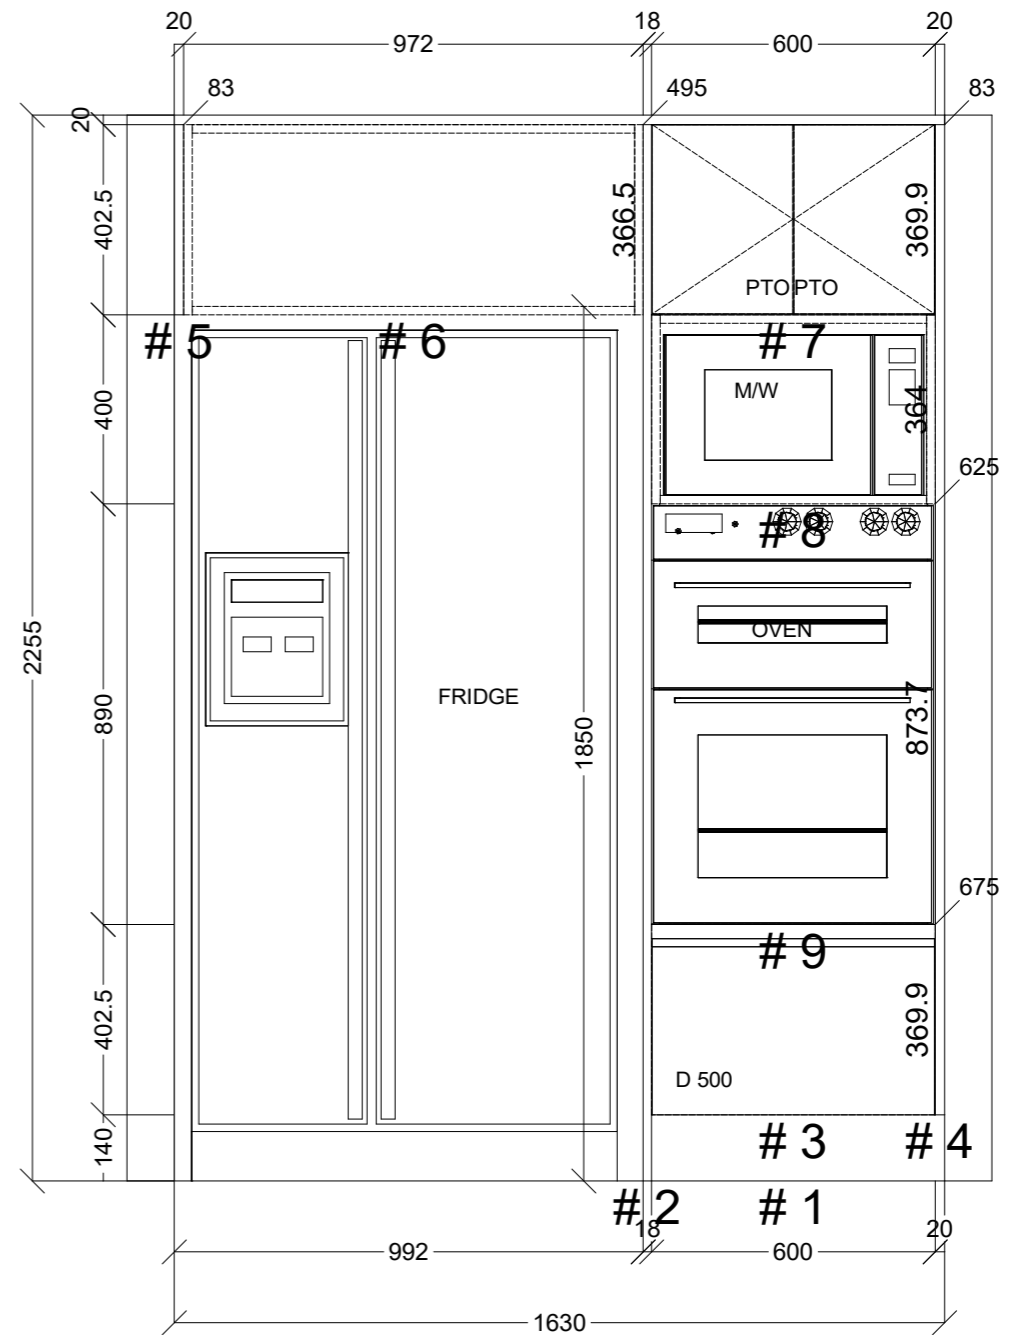

	Client: LIZ CRACKER		Door and panels style/colour: 2PAC DULUX LAGOONA TEAL SATIN		Sheet 1 of 5
	Room: KITCHEN	Benchtop Colour: 40MM STONE AMBASADOOR CASA BLANCA	Drawer slides: BLUM ANTARO		Carcass: WHITE HMR
	Date: 04/07/24	Address: 12 DOUGLAS ST BEAUMARIS	Handles Item No: 45' FINGER PULL		Approved by:

ISLAND FRONT

ISLAND REAR

 CONNECT KITCHENS	Client: LIZ CRACKER		Door and panels style/colour: 2PAC DULUX LAGOONA TEAL SATIN		Sheet 2 of 5
	Room: KITCHEN	Benchtop Colour: 40MM STONE AMBASADOOR CASA BLANCA	Drawer slides: BLUM ANTARO		Carcass: WHITE HMR
	Date: 04/07/24	Address: 12 DOUGLAS ST BEAUMARIS	Handles Item No: 45' FINGER PULL		Approved by:

	Client: LIZ CRACKER		Door and panels style/colour: 2PAC DULUX LAGOONA TEAL SATIN		Sheet 3 of 5
	Room: KITCHEN	Benchtop Colour: 40MM STONE AMBASADOR CASA BLANCA		Drawer slides: BLUM ANTARO	Carcass: WHITE HMR
	Date: 04/07/24	Address: 12 DOUGLAS ST BEAUMARIS		Handles Item No: 45' FINGER PULL	Approved by:

 CONNECT KITCHENS	Client: LIZ CRACKER		Door and panels style/colour: 2PAC DULUX LAGOONA TEAL SATIN		Sheet 4 of 5
	Room: KITCHEN	Benchtop Colour: 40MM STONE AMBASADOOR CASA BLANCA	Drawer slides: BLUM ANTARO		Carcass: WHITE HMR
	Date: 04/07/24	Address: 12 DOUGLAS ST BEAUMARIS	Handles Item No: 45' FINGER PULL		Approved by: