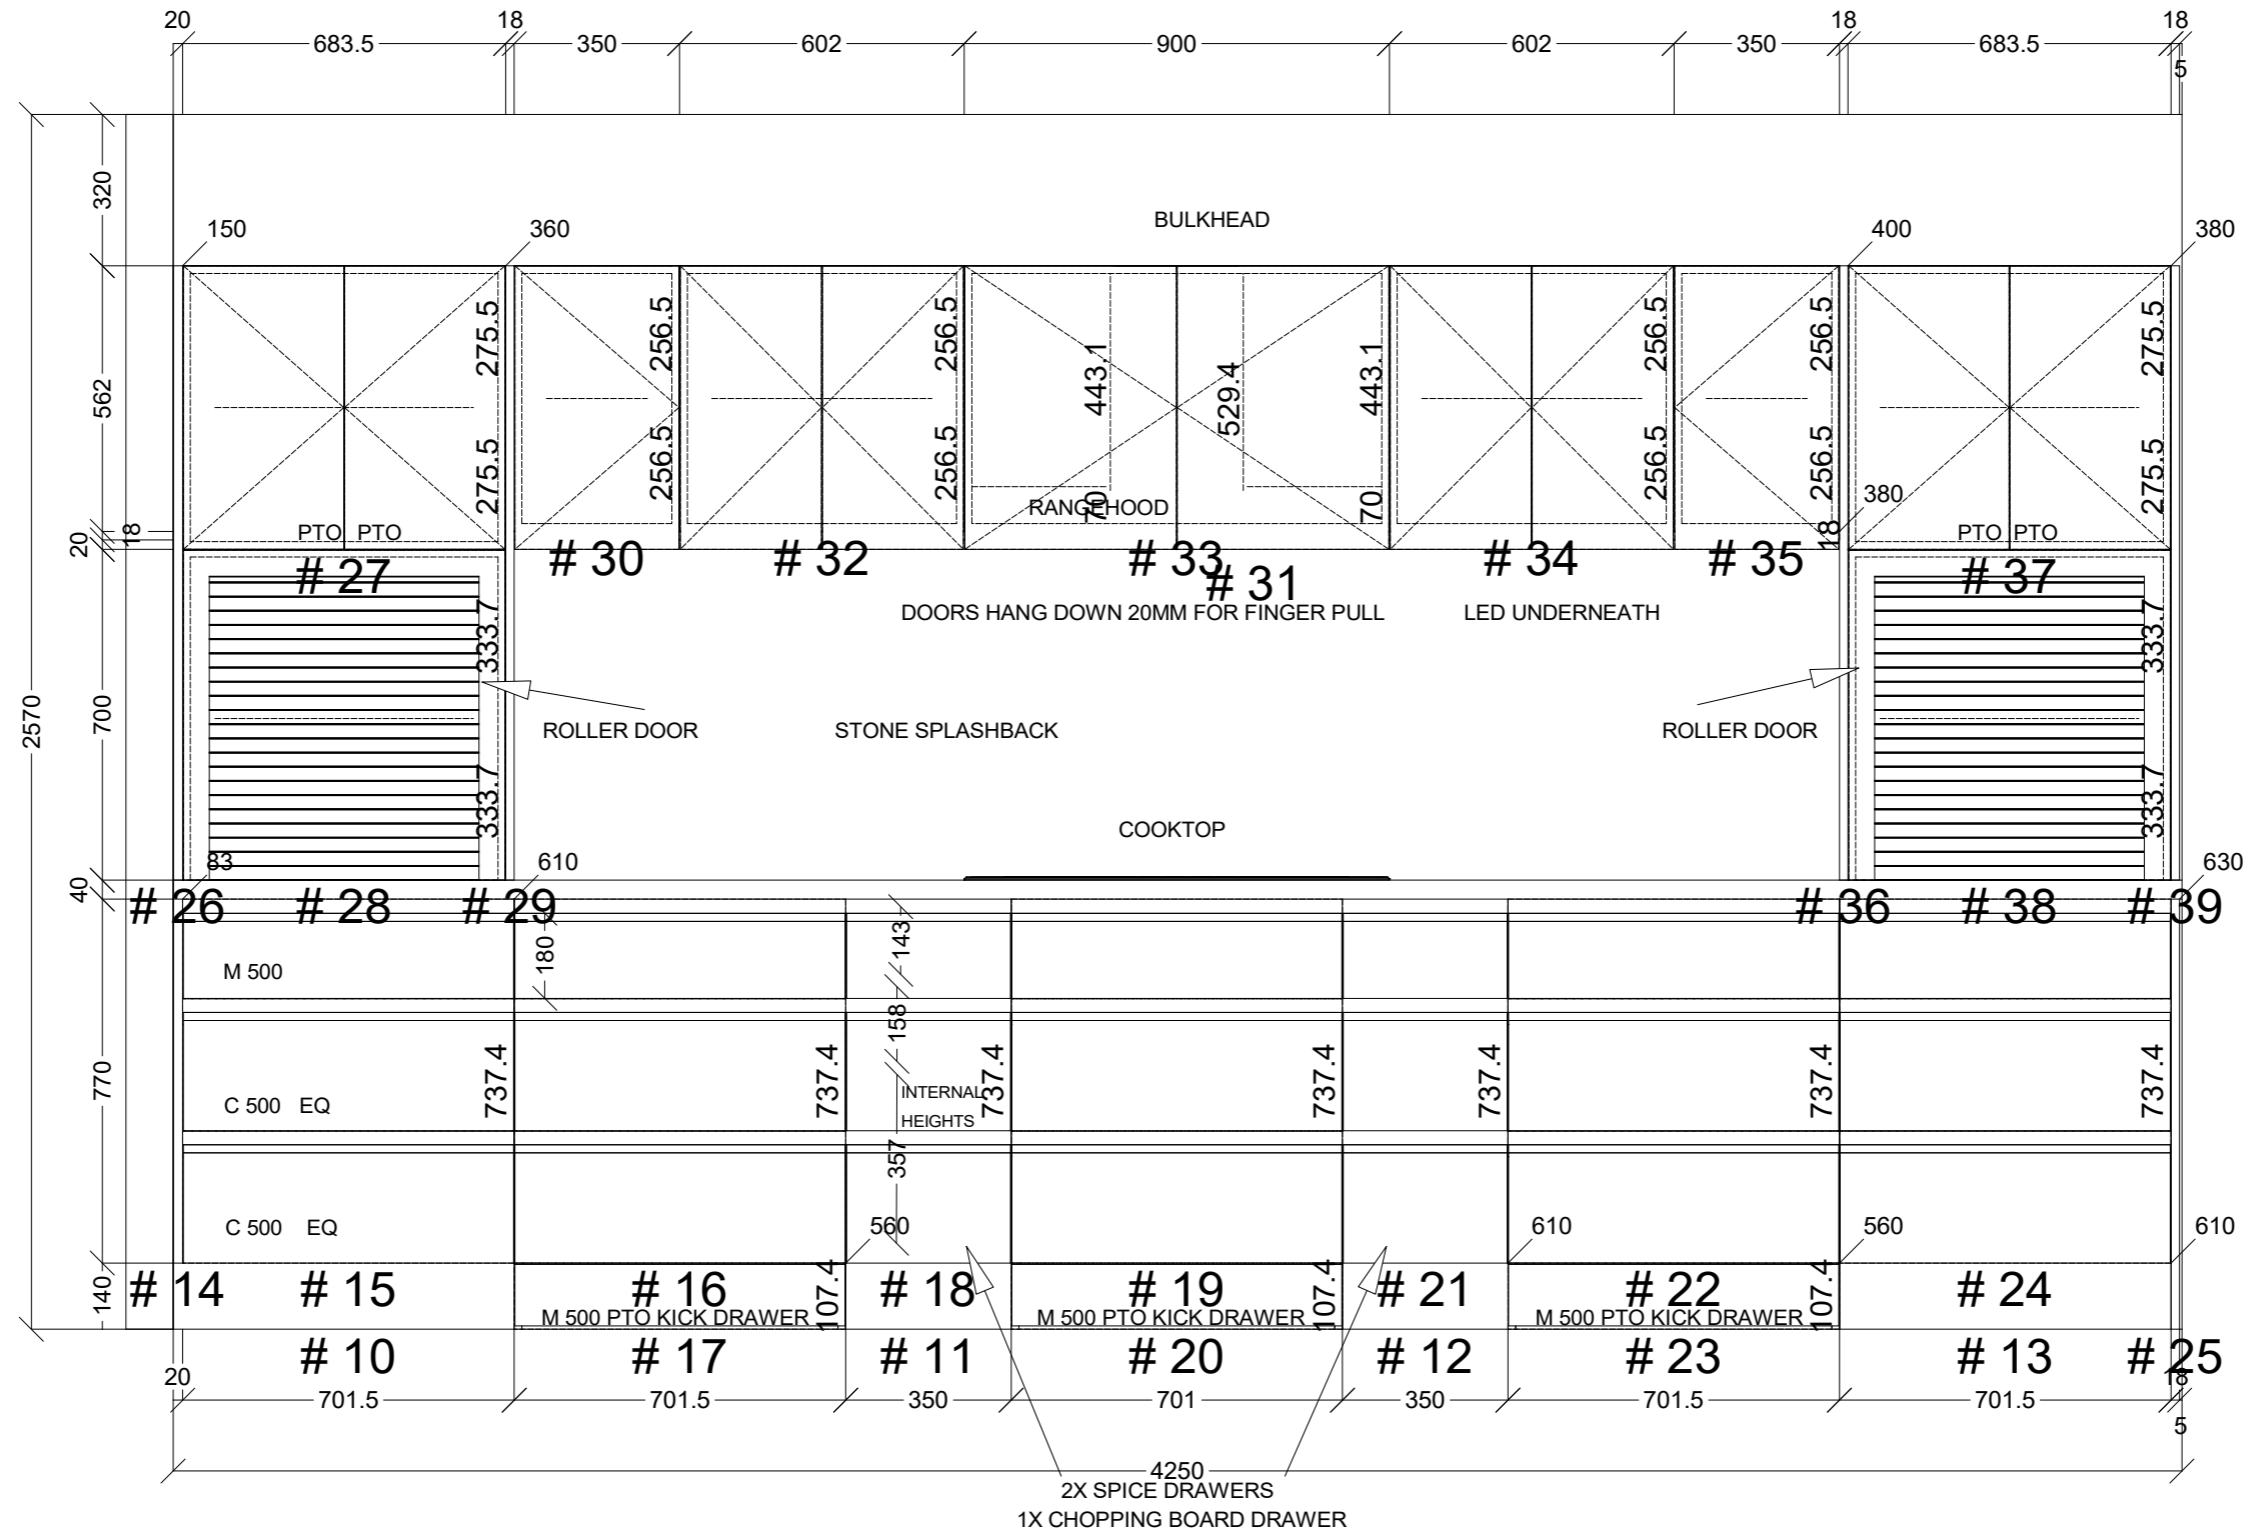

	Client: LIZ CRACKER		Door and panels style/colour: 2PAC DULUX LAGOONA TEAL SATIN		Sheet 1 of 5
	Room: KITCHEN	Benchtop Colour: 40MM STONE AMBASADOOR CASA BLANCA	Drawer slides: BLUM ANTARO		Carcass: WHITE HMR
	Date: 04/07/24	Address: 12 DOUGLAS ST BEAUMARIS	Handles Item No: 45' FINGER PULL		Approved by:

ISLAND FRONT

ISLAND REAR

 CONNECT KITCHENS	Client: LIZ CRACKER		Door and panels style/colour: 2PAC DULUX LAGOONA TEAL SATIN		Sheet 2 of 5
	Room: KITCHEN	Benchtop Colour: 40MM STONE AMBASADOOR CASA BLANCA	Drawer slides: BLUM ANTARO		Carcass: WHITE HMR
	Date: 04/07/24	Address: 12 DOUGLAS ST BEAUMARIS	Handles Item No: 45' FINGER PULL		Approved by:

	Client: LIZ CRACKER		Door and panels style/colour: 2PAC DULUX LAGOONA TEAL SATIN		Sheet 3 of 5
	Room: KITCHEN	Benchtop Colour: 40MM STONE AMBASADOR CASA BLANCA		Drawer slides: BLUM ANTARO	Carcass: WHITE HMR
	Date: 04/07/24	Address: 12 DOUGLAS ST BEAUMARIS		Handles Item No: 45' FINGER PULL	Approved by:

 CONNECT KITCHENS	Client: LIZ CRACKER		Door and panels style/colour: 2PAC DULUX LAGOONA TEAL SATIN		Sheet 4 of 5
	Room: KITCHEN	Benchtop Colour: 40MM STONE AMBASADOOR CASA BLANCA	Drawer slides: BLUM ANTARO		Carcass: WHITE HMR
	Date: 04/07/24	Address: 12 DOUGLAS ST BEAUMARIS	Handles Item No: 45' FINGER PULL		Approved by: