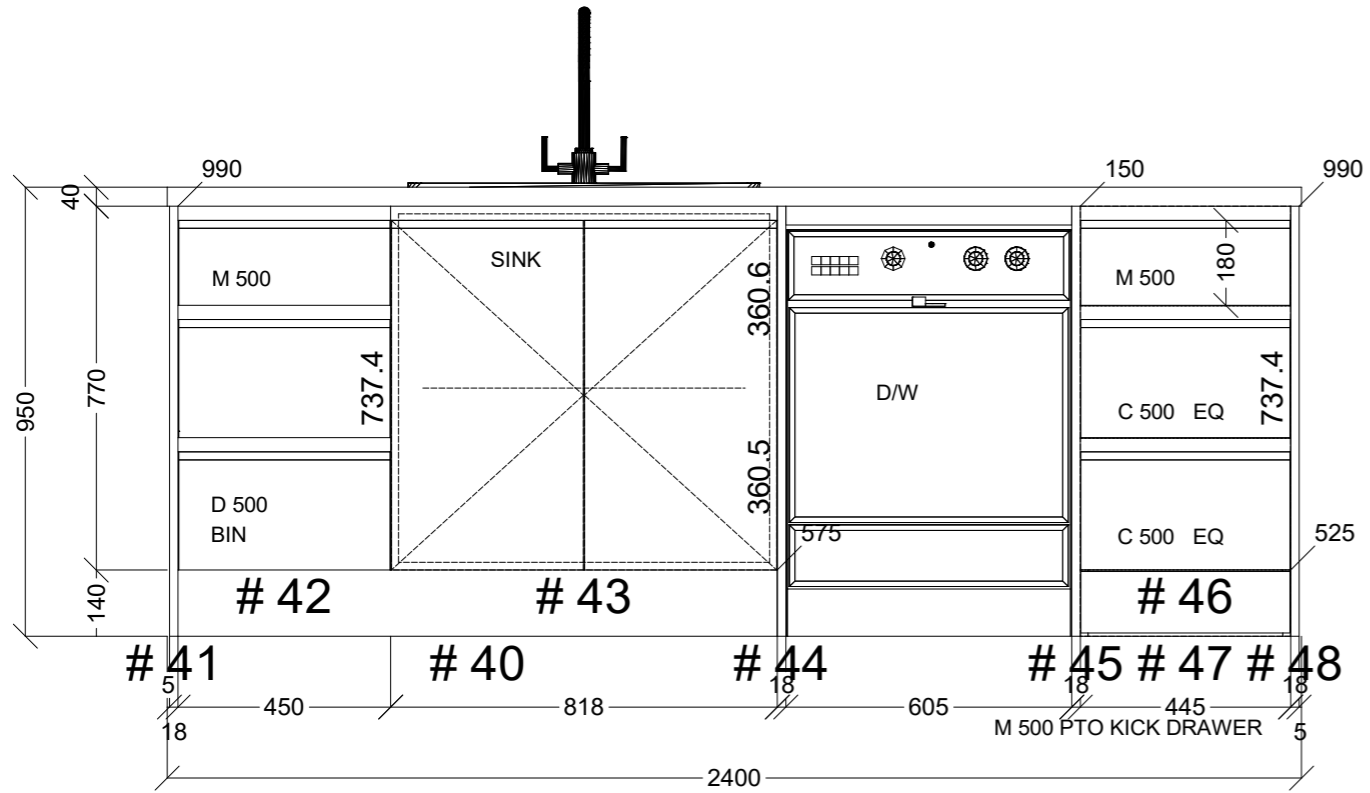

	Client: LIZ CRACKER		Door and panels style/colour: 2PAC DULUX LAGOONA TEAL SATIN		Sheet 1 of 5
	Room: KITCHEN	Benchtop Colour: 40MM STONE AMBASADOOR CASA BLANCA	Drawer slides: BLUM ANTARO		Carcass: WHITE HMR
	Date: 04/07/24	Address: 12 DOUGLAS ST BEAUMARIS	Handles Item No: 45' FINGER PULL		Approved by:

ISLAND FRONT

ISLAND REAR

 CONNECT KITCHENS	Client: LIZ CRACKER		Door and panels style/colour: 2PAC DULUX LAGOONA TEAL SATIN		Sheet 2 of 5
	Room: KITCHEN	Benchtop Colour: 40MM STONE AMBASADOOR CASA BLANCA	Drawer slides: BLUM ANTARO		Carcass: WHITE HMR
	Date: 04/07/24	Address: 12 DOUGLAS ST BEAUMARIS	Handles Item No: 45' FINGER PULL		Approved by:

	Client: LIZ CRACKER		Door and panels style/colour: 2PAC DULUX LAGOONA TEAL SATIN		Sheet 3 of 5
	Room: KITCHEN	Benchtop Colour: 40MM STONE AMBASADOR CASA BLANCA		Drawer slides: BLUM ANTARO	Carcass: WHITE HMR
	Date: 04/07/24	Address: 12 DOUGLAS ST BEAUMARIS		Handles Item No: 45' FINGER PULL	Approved by:

 CONNECT KITCHENS	Client: LIZ CRACKER		Door and panels style/colour: 2PAC DULUX LAGOONA TEAL SATIN		Sheet 4 of 5
	Room: KITCHEN	Benchtop Colour: 40MM STONE AMBASADOOR CASA BLANCA	Drawer slides: BLUM ANTARO		Carcass: WHITE HMR
	Date: 04/07/24	Address: 12 DOUGLAS ST BEAUMARIS	Handles Item No: 45' FINGER PULL		Approved by: