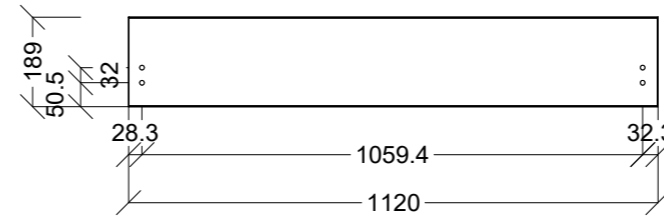

DRILLING IS LOOKING THROUGH THE FACE

	Client:		Door and panels style/colour: SOLID WOOD			Sheet 1 of 1
	Room: ISLAND EXTENSION		Benchtop Colour: EXISTING		Drawer slides: LEGRABOX	Carcass: BLACK HMR
	Date: 02/07/24	Address: JAMES		Handles Item No: TBA		Approved by: