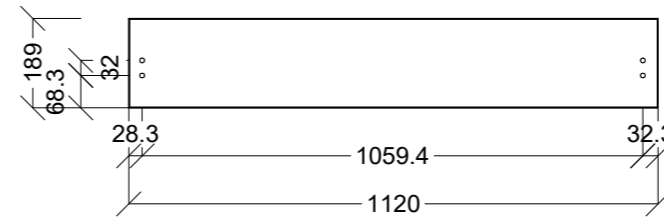

DRILLING IS LOOKING THROUGH THE FACE

	Client:		Door and panels style/colour: SOLID WOOD			Sheet 1 of 1
	Room: ISLAND EXTENSION		Benchtop Colour: EXISTING		Drawer slides: LEGRABOX	Carcass: BLACK HMR
	Date: 02/07/24	Address: JAMES		Handles Item No: TBA		Approved by: