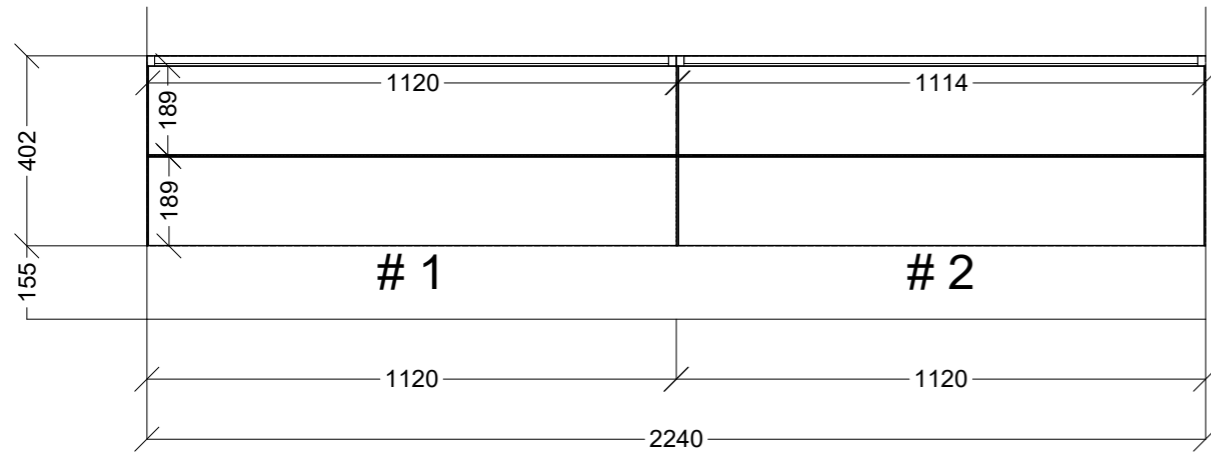

DRILLING IS LOOKING THROUGH THE FACE

	Client:		Door and panels style/colour: SOLID WOOD			Sheet 1 of 1
	Room: ISLAND EXTENSION		Benchtop Colour: EXISTING		Drawer slides: LEGRABOX	Carcass: BLACK HMR
	Date: 02/07/24	Address: JAMES		Handles Item No: TBA		Approved by: