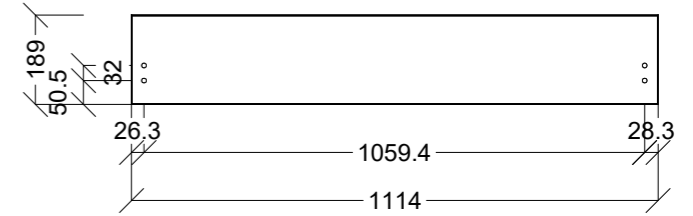

DRILLING IS LOOKING THROUGH THE FACE

	Client:		Door and panels style/colour: SOLID WOOD			Sheet 1 of 1
	Room: ISLAND EXTENSION		Benchtop Colour: EXISTING		Drawer slides: LEGRABOX	Carcass: BLACK HMR
	Date: 02/07/24	Address: JAMES		Handles Item No: TBA		Approved by: