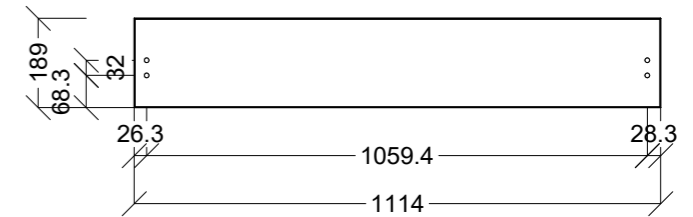

DRILLING IS LOOKING THROUGH THE FACE

	Client:		Door and panels style/colour: SOLID WOOD			Sheet 1 of 1
	Room: ISLAND EXTENSION		Benchtop Colour: EXISTING		Drawer slides: LEGRABOX	Carcass: BLACK HMR
	Date: 02/07/24	Address: JAMES		Handles Item No: TBA		Approved by: