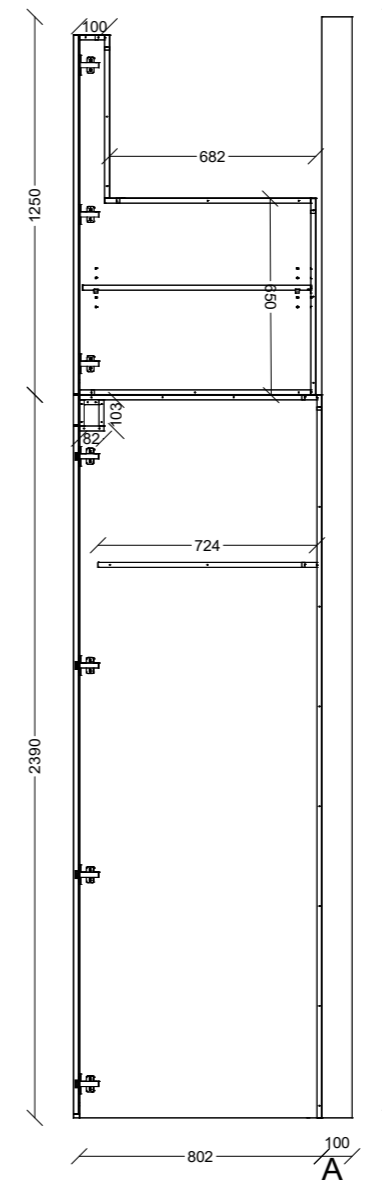

BOTH ENDS 724 DEEP. TOP RUNNING ON TOP OF THESE ENDS

	Client:		Door and panels style/colour: NAVY ULTRAMATT		Sheet 1 of 5
	Room: LAUNDRY		Benchtop Colour: 20MM STONE		Drawer slides: CEMUX
	Carcass: WHITE HMR				
Date: 04/07/24	Address: MIM		Handles Item No: BY CLIENT		Approved by:

HMR DRAWER FRONTS NOT SHOWN

	Client:		Door and panels style/colour: NAVY ULTRAMATT			Sheet 2 of 5	
	Room: LAUNDRY		Benchtop Colour: 20MM STONE		Drawer slides: CEMUX		Carcass: WHITE HMR
	Date: 04/07/24	Address: MIM		Handles Item No: BY CLIENT		Approved by:	

	Client:		Door and panels style/colour: NAVY ULTRAMATT			Sheet 4 of 5
	Room: LAUNDRY		Benchtop Colour: 20MM STONE		Drawer slides: CEMUX	Carcass: WHITE HMR
	Date: 04/07/24	Address: MIM		Handles Item No: BY CLIENT		Approved by:

	Client:		Door and panels style/colour: RED GUM VENEER		Sheet 5 of 5
	Room: VANITY		Benchtop Colour: SINK		Drawer slides: N/A
	Carcass: WHITE HMR				
Date: 04/07/24	Address: MIM		Handles Item No: BY CLIENT		Approved by: