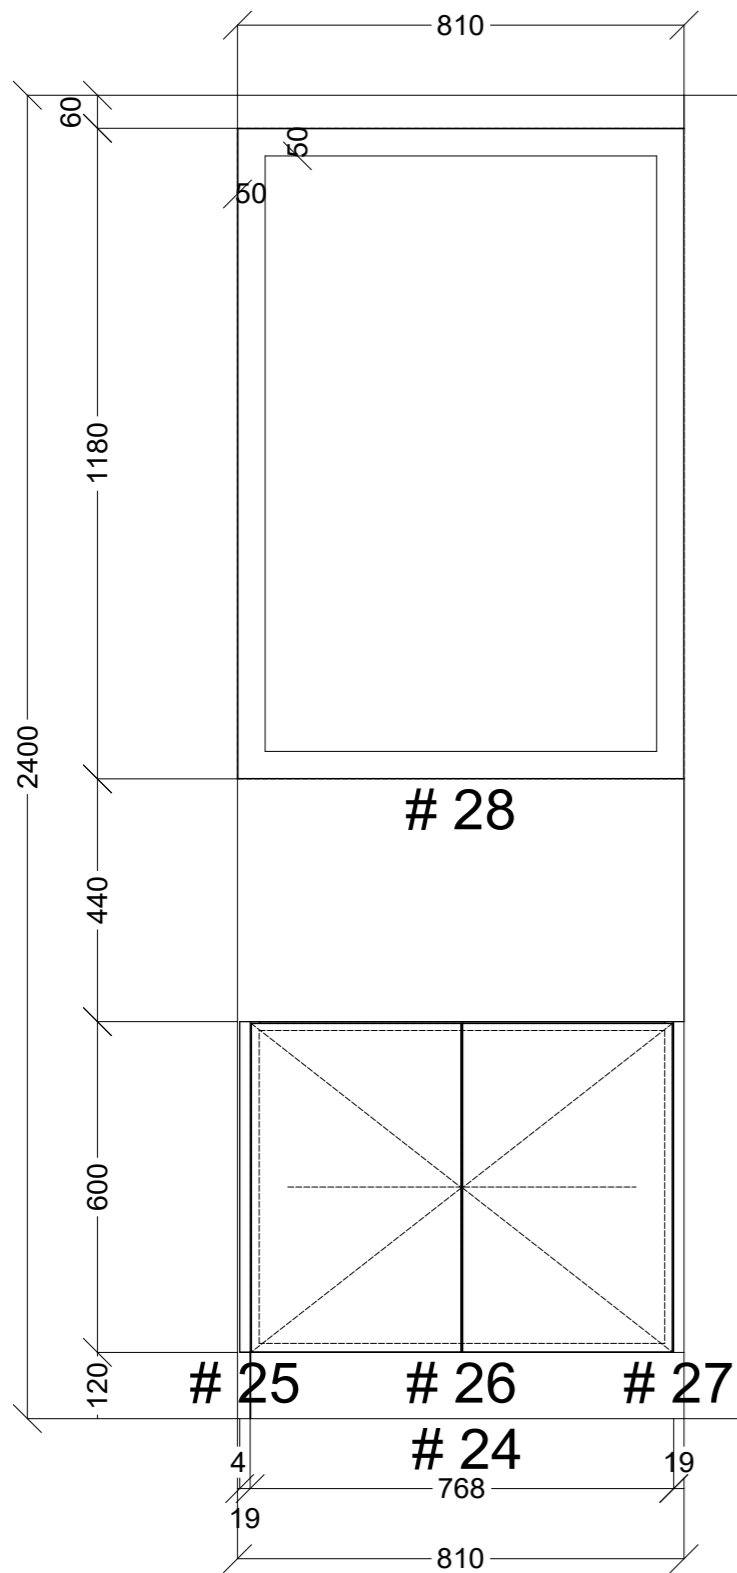

BOTH ENDS 724 DEEP. TOP RUNNING ON TOP OF THESE ENDS

	Client:		Door and panels style/colour: NAVY ULTRAMATT		Sheet 1 of 5
	Room: LAUNDRY		Benchtop Colour: 20MM STONE		Drawer slides: CEMUX
	Carcass: WHITE HMR				
Date: 04/07/24	Address: MIM		Handles Item No: BY CLIENT		Approved by:

HMR DRAWER FRONTS NOT SHOWN

	Client:		Door and panels style/colour: NAVY ULTRAMATT			Sheet 2 of 5	
	Room: LAUNDRY		Benchtop Colour: 20MM STONE		Drawer slides: CEMUX		Carcass: WHITE HMR
	Date: 04/07/24	Address: MIM		Handles Item No: BY CLIENT		Approved by:	

	Client:		Door and panels style/colour: NAVY ULTRAMATT			Sheet 4 of 5
	Room: LAUNDRY		Benchtop Colour: 20MM STONE		Drawer slides: CEMUX	Carcass: WHITE HMR
	Date: 04/07/24	Address: MIM		Handles Item No: BY CLIENT		Approved by: