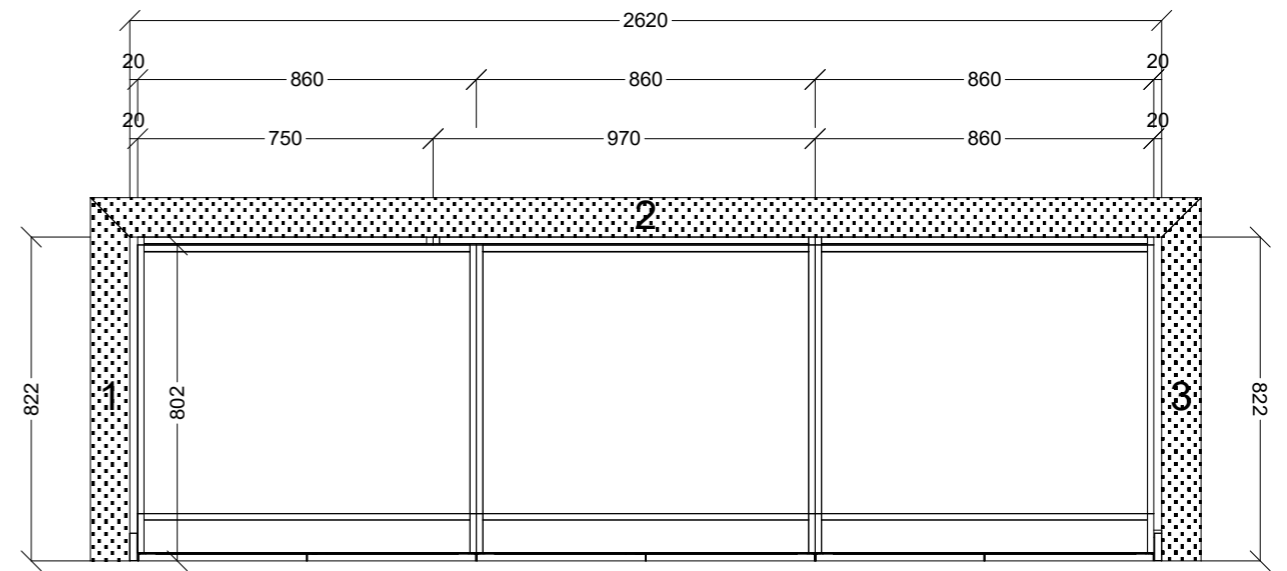

BOTH ENDS 724 DEEP. TOP RUNNING ON TOP OF THESE ENDS

	Client:		Door and panels style/colour: NAVY ULTRAMATT		Sheet 1 of 5
	Room: LAUNDRY		Benchtop Colour: 20MM STONE		Drawer slides: CEMUX
	Carcass: WHITE HMR				
Date: 04/07/24	Address: MIM		Handles Item No: BY CLIENT		Approved by:

HMR DRAWER FRONTS NOT SHOWN

	Client:		Door and panels style/colour: NAVY ULTRAMATT			Sheet 2 of 5	
	Room: LAUNDRY		Benchtop Colour: 20MM STONE		Drawer slides: CEMUX		Carcass: WHITE HMR
	Date: 04/07/24	Address: MIM		Handles Item No: BY CLIENT		Approved by:	

	Client:		Door and panels style/colour: NAVY ULTRAMATT			Sheet 4 of 5
	Room: LAUNDRY		Benchtop Colour: 20MM STONE		Drawer slides: CEMUX	Carcass: WHITE HMR
	Date: 04/07/24	Address: MIM		Handles Item No: BY CLIENT		Approved by: