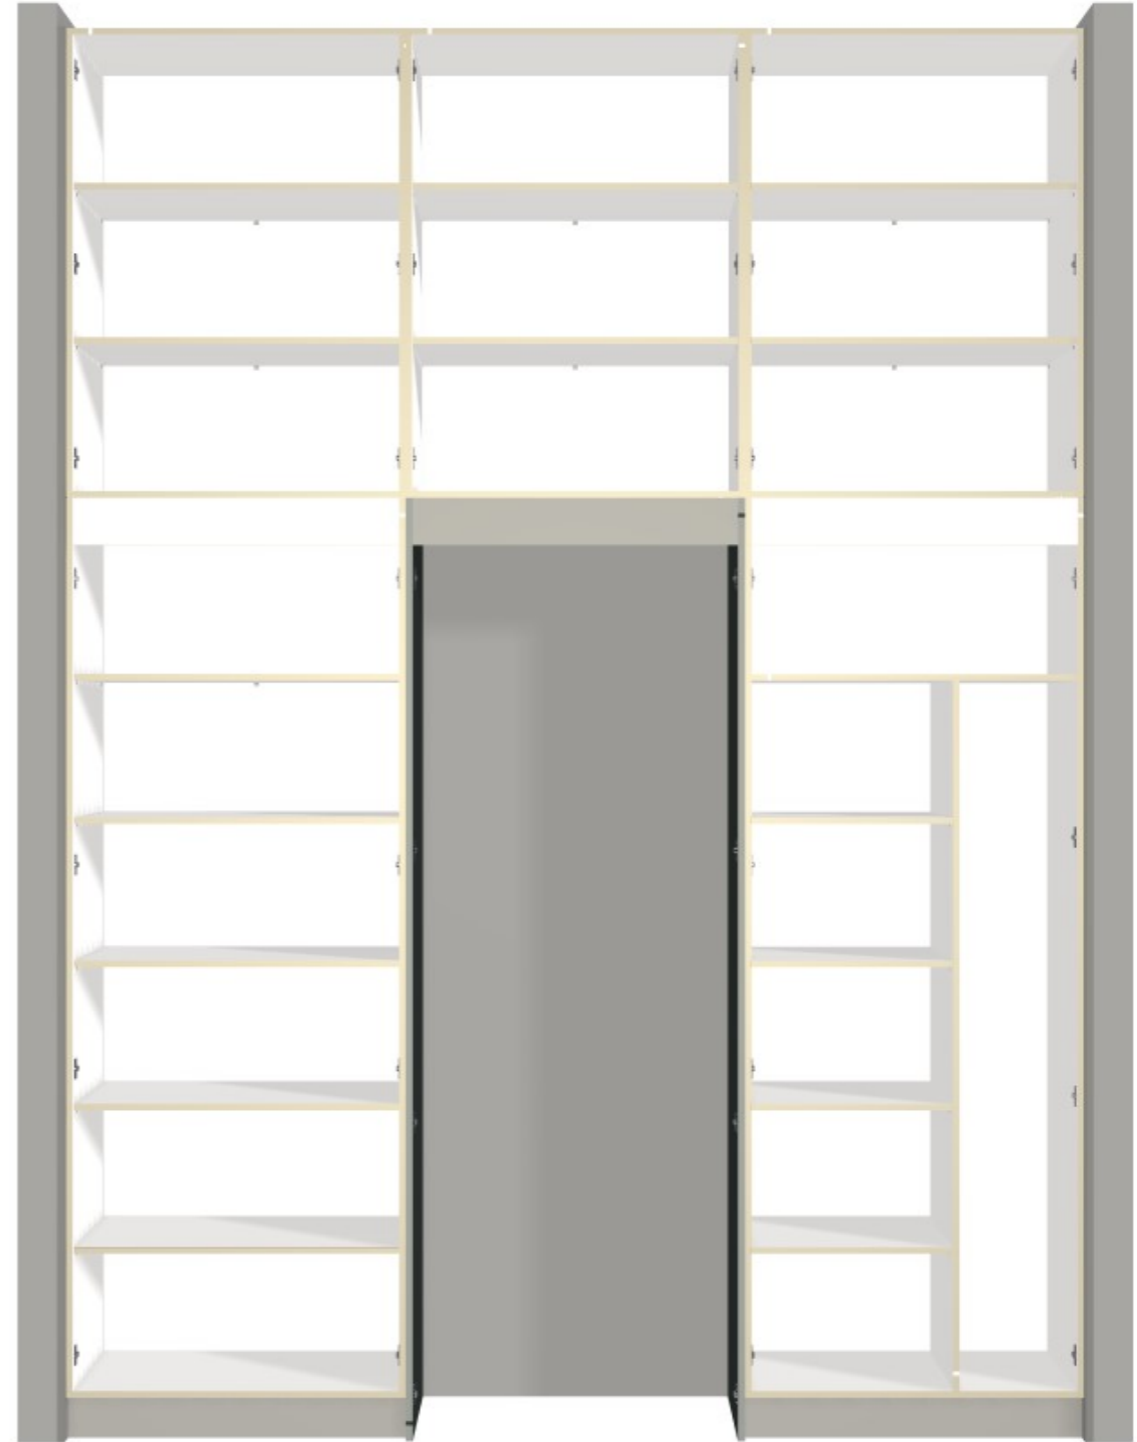

BOTH ENDS 724 DEEP. TOP RUNNING ON TOP OF THESE ENDS

	Client:		Door and panels style/colour: NAVY ULTRAMATT		Sheet 1 of 5
	Room: LAUNDRY		Benchtop Colour: 20MM STONE		Drawer slides: CEMUX
	Carcass: WHITE HMR				
Date: 04/07/24	Address: MIM		Handles Item No: BY CLIENT		Approved by:

HMR DRAWER FRONTS NOT SHOWN

	Client:		Door and panels style/colour: NAVY ULTRAMATT			Sheet 2 of 5	
	Room: LAUNDRY		Benchtop Colour: 20MM STONE		Drawer slides: CEMUX		Carcass: WHITE HMR
	Date: 04/07/24	Address: MIM		Handles Item No: BY CLIENT		Approved by:	

	Client:		Door and panels style/colour: NAVY ULTRAMATT			Sheet 4 of 5
	Room: LAUNDRY		Benchtop Colour: 20MM STONE		Drawer slides: CEMUX	Carcass: WHITE HMR
	Date: 04/07/24	Address: MIM		Handles Item No: BY CLIENT		Approved by:

	Client:		Door and panels style/colour: RED GUM VENEER		Sheet 5 of 5
	Room: VANITY		Benchtop Colour: SINK		Drawer slides: N/A
	Carcass: WHITE HMR				
Date: 04/07/24	Address: MIM		Handles Item No: BY CLIENT		Approved by: