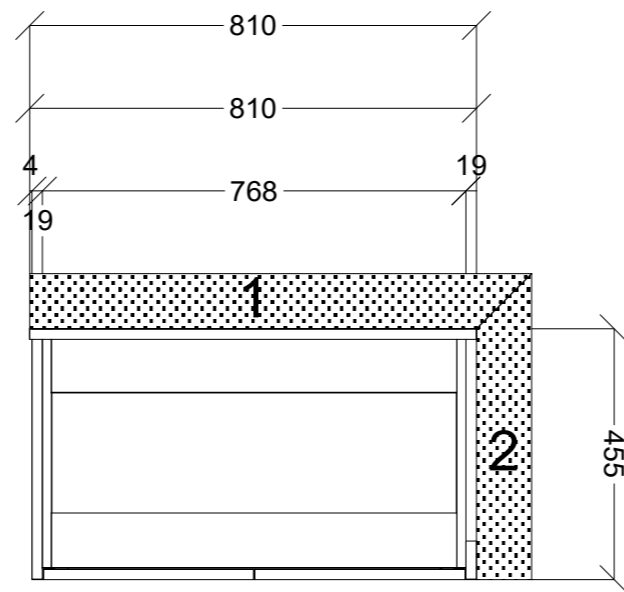

BOTH ENDS 724 DEEP. TOP RUNNING ON TOP OF THESE ENDS

	Client:		Door and panels style/colour: NAVY ULTRAMATT		Sheet 1 of 5
	Room: LAUNDRY		Benchtop Colour: 20MM STONE		Drawer slides: CEMUX
	Carcass: WHITE HMR				
Date: 04/07/24	Address: MIM		Handles Item No: BY CLIENT		Approved by:

HMR DRAWER FRONTS NOT SHOWN

	Client:		Door and panels style/colour: NAVY ULTRAMATT			Sheet 2 of 5	
	Room: LAUNDRY		Benchtop Colour: 20MM STONE		Drawer slides: CEMUX		Carcass: WHITE HMR
	Date: 04/07/24	Address: MIM		Handles Item No: BY CLIENT		Approved by:	

	Client:		Door and panels style/colour: NAVY ULTRAMATT			Sheet 4 of 5
	Room: LAUNDRY		Benchtop Colour: 20MM STONE		Drawer slides: CEMUX	Carcass: WHITE HMR
	Date: 04/07/24	Address: MIM		Handles Item No: BY CLIENT		Approved by: