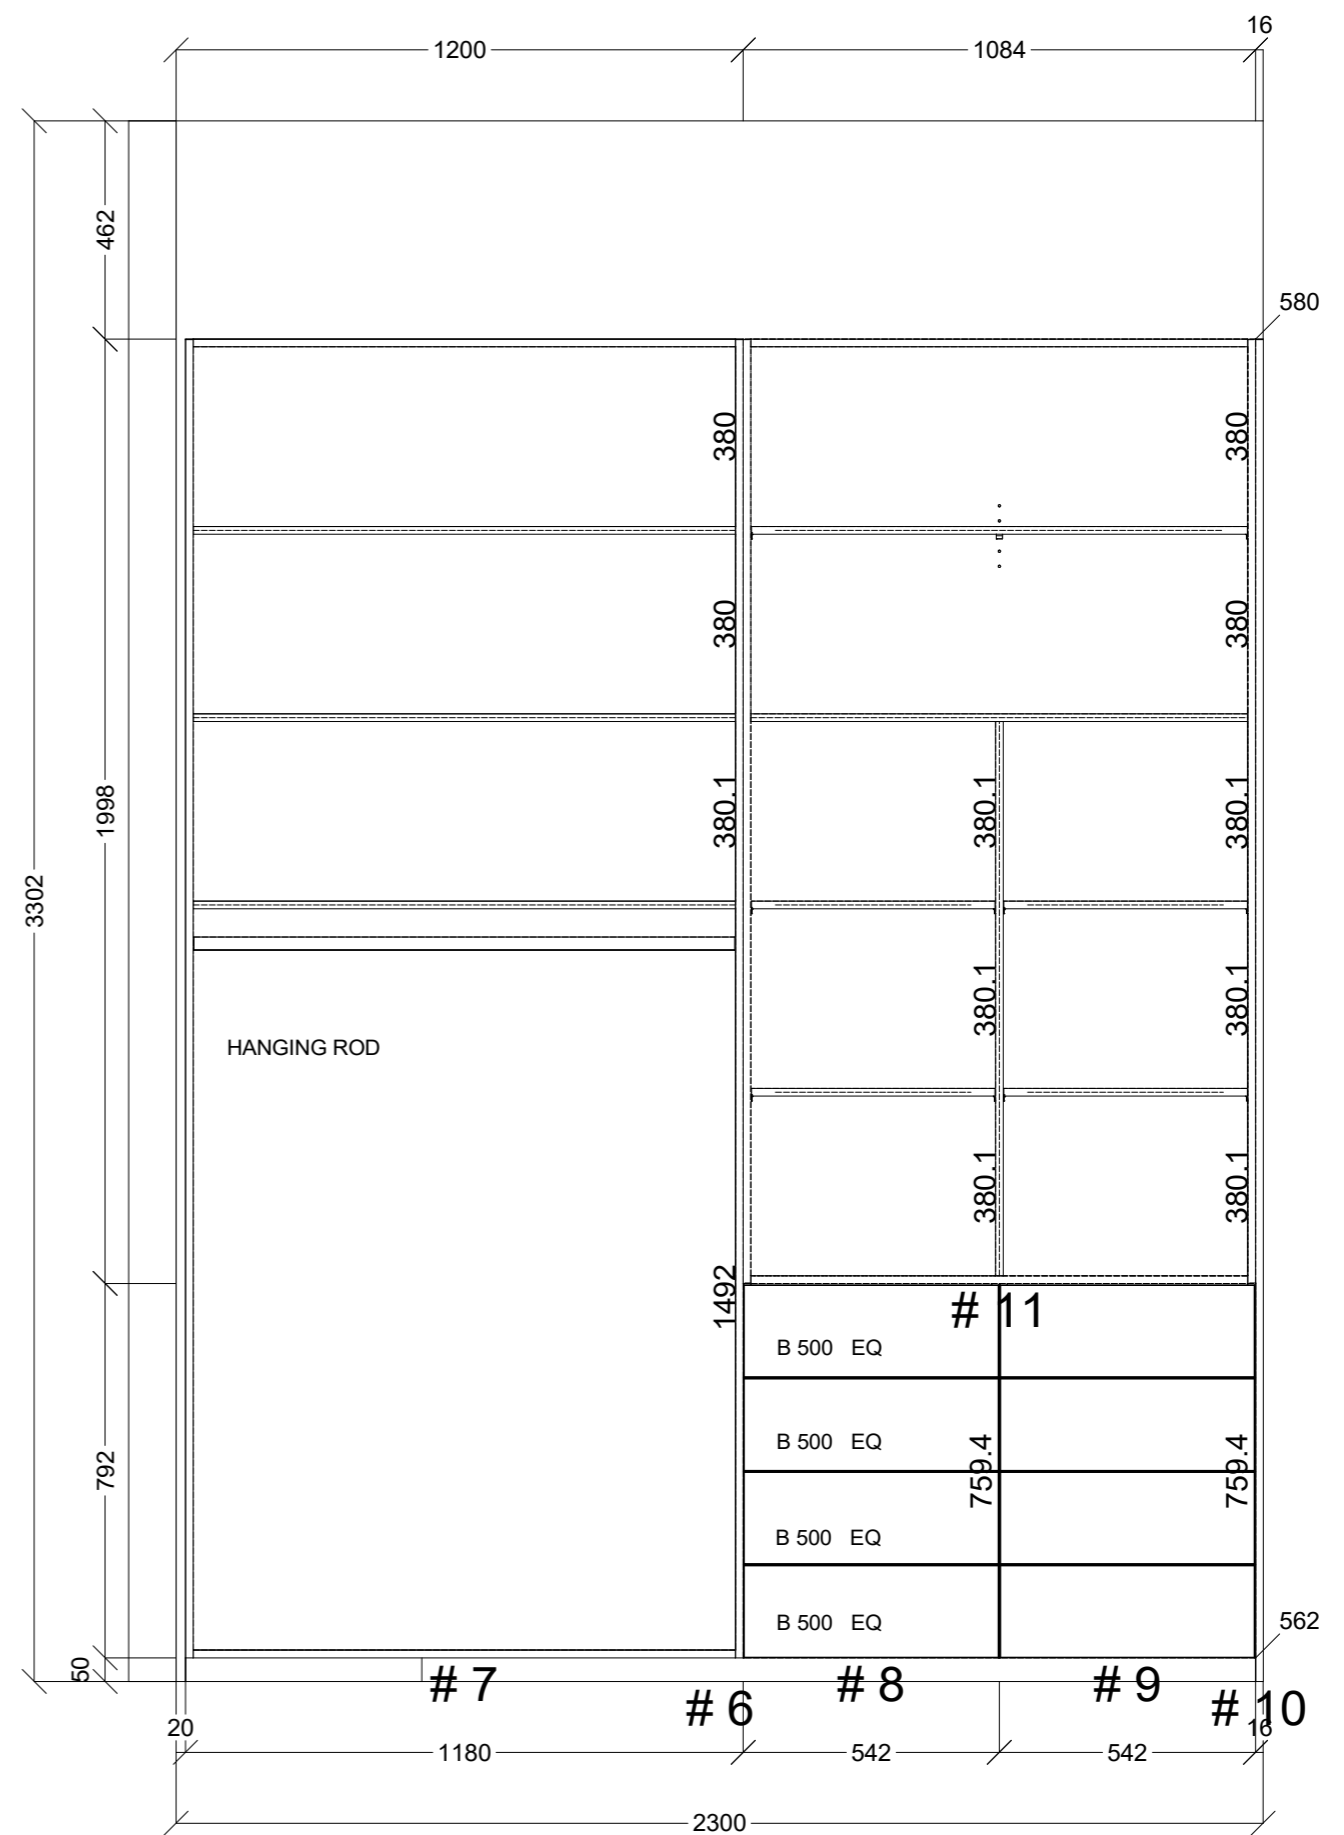

	Client: SUNDEEP MALHOTRA		Door and panels style/colour: WHITE HMR		Sheet 1 of 2
	Room: WIR	Benchtop Colour: N/A		Drawer slides: BLUM ANTARO	Carcass: WHITE HMR
	Date: 25/07/24	Address: 3 BROWN ST BRIGHTON		Handles Item No: EUROFIT SURBOARD HANDLE	Approved by:

	Client: SUNDEEP MALHOTRA		Door and panels style/colour: WHITE HMR		Sheet 2 of 2
	Room: WIR	Benchtop Colour: N/A		Drawer slides: BLUM ANTARO	Carcass: WHITE HMR
	Date: 25/07/24	Address: 3 BROWN ST BRIGHTON		Handles Item No: EUROFIT SURBOARD HANDLE	Approved by: