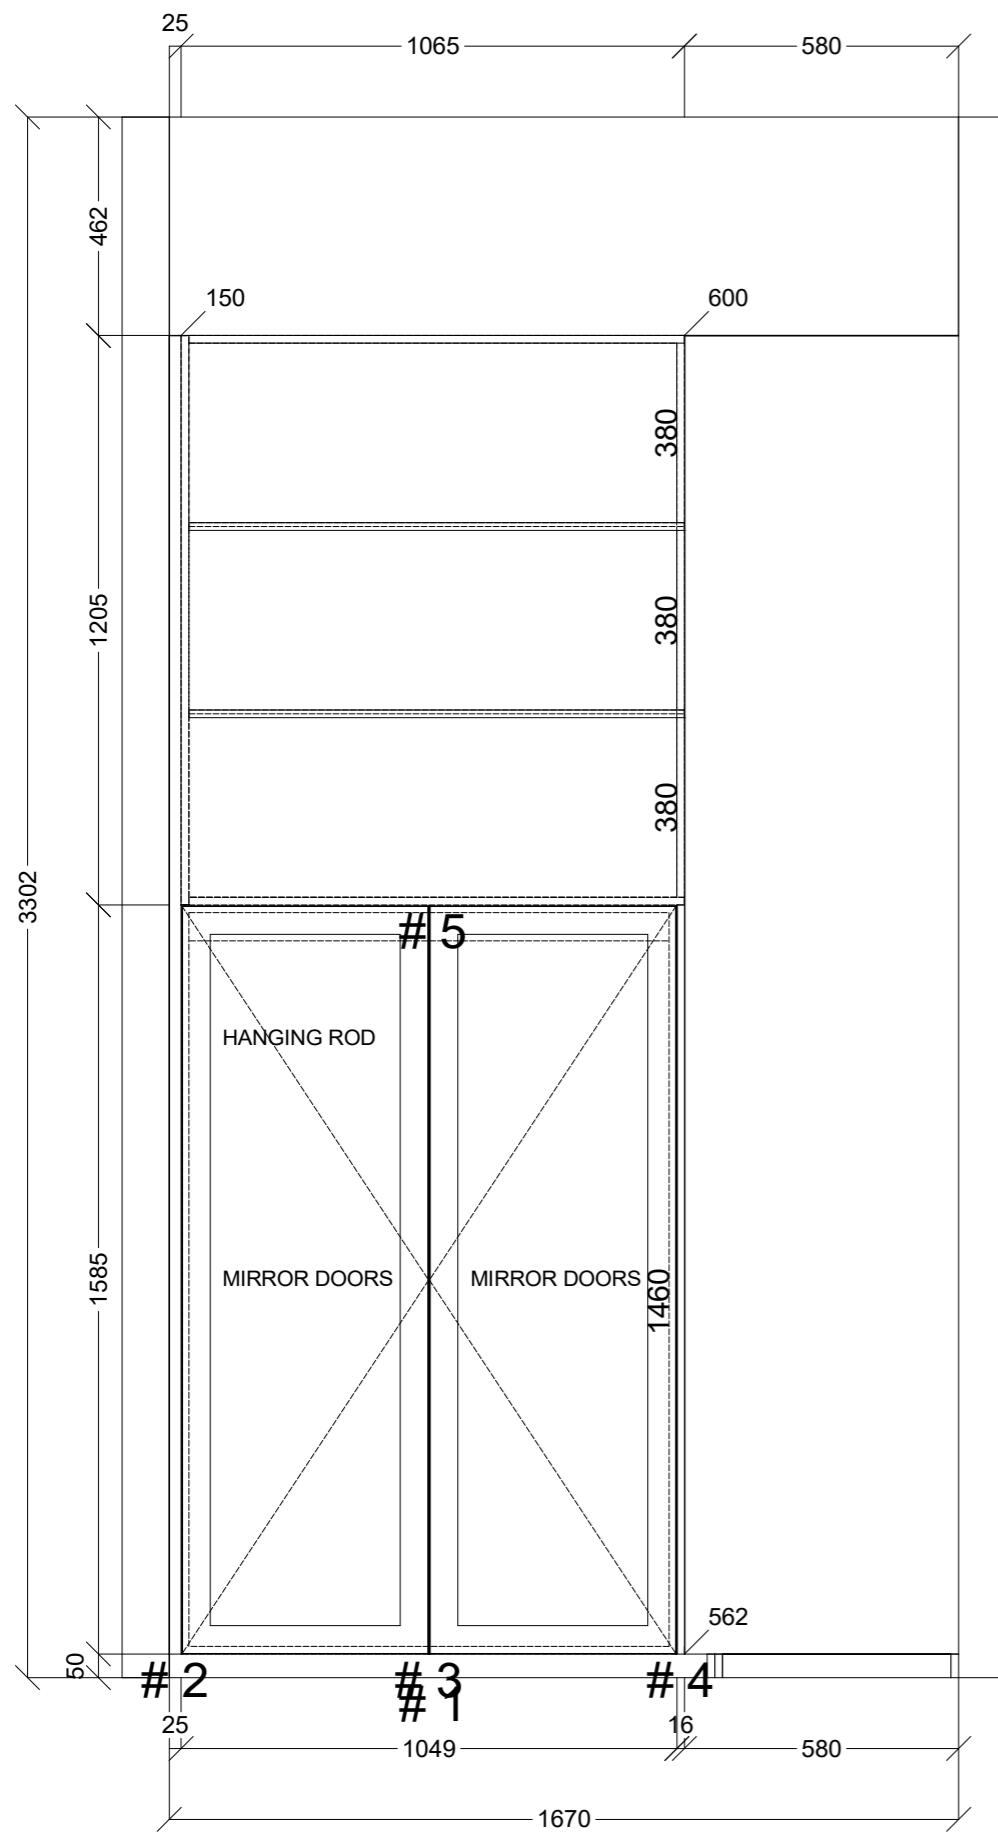

	Client: SUNDEEP MALHOTRA		Door and panels style/colour: WHITE HMR		Sheet 1 of 2
	Room: WIR	Benchtop Colour: N/A		Drawer slides: BLUM ANTARO	Carcass: WHITE HMR
	Date: 25/07/24	Address: 3 BROWN ST BRIGHTON		Handles Item No: EUROFIT SURBOARD HANDLE	Approved by:

	Client: SUNDEEP MALHOTRA		Door and panels style/colour: WHITE HMR		Sheet 2 of 2
	Room: WIR	Benchtop Colour: N/A		Drawer slides: BLUM ANTARO	Carcass: WHITE HMR
	Date: 25/07/24	Address: 3 BROWN ST BRIGHTON		Handles Item No: EUROFIT SURBOARD HANDLE	Approved by: