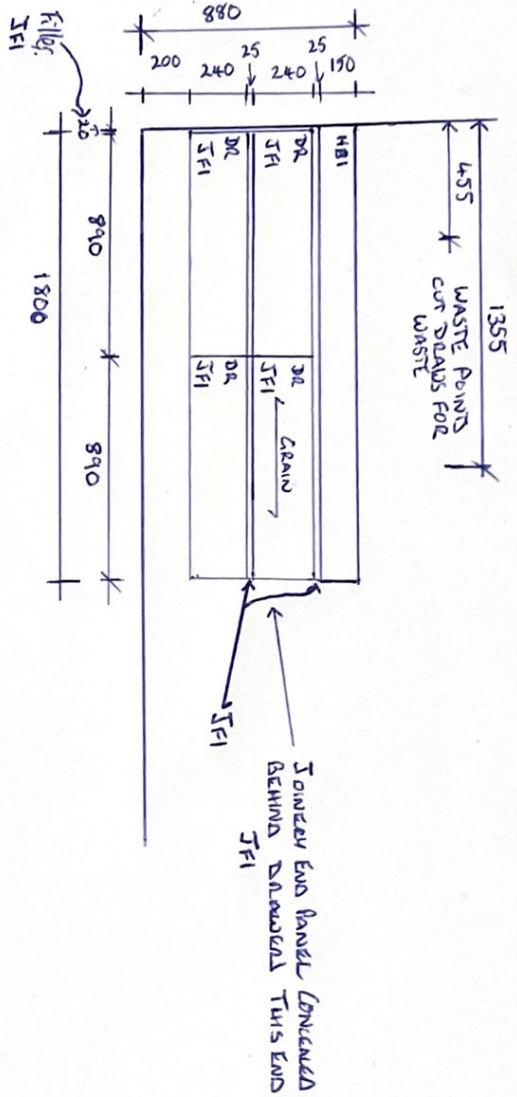

SPECIFICATIONS

HBI - STONE TOP

DR
DIPASSEL
TYPE - BILUM TANDAN
BOX 500R CLOSE

JF1

TIMBER LAMINATE
GEORGE FERRENS
REMAR ALPINE ACHE 93-29 HRL
CELLUPAL Plus.

INTERNAL CANCESS
TO BE WHITE MELAMINE

DRAWING TITLE: BATHROOM VANITY
SCALE 1:25

32 CENTRE ROAD, BUKITKAYAN EAST,