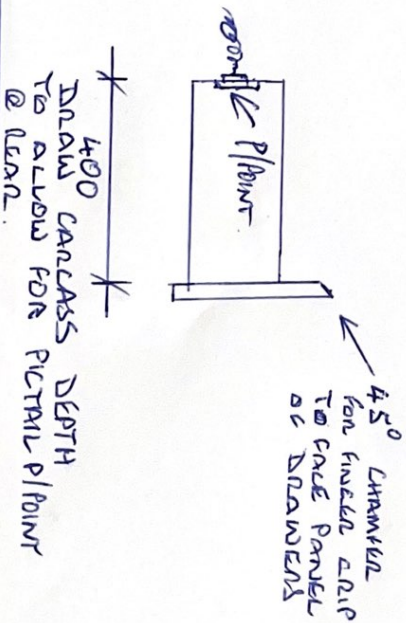

SPECIFICATIONS

HBI - STONE TOP

DR
DIPASSEL
TYPE - BILUM TANDAN
BOX 500R CLOSE

JF1

TIMBER LAMINATE
GEORGE FERRENS
REMAR ALPINE ACHE 93-29 HRL
CELLUPAL Plus.

INTERNAL CANCESS
TO BE WHITE MELAMINE

DRAWING TITLE: BATHROOM VANITY
SCALE 1:25