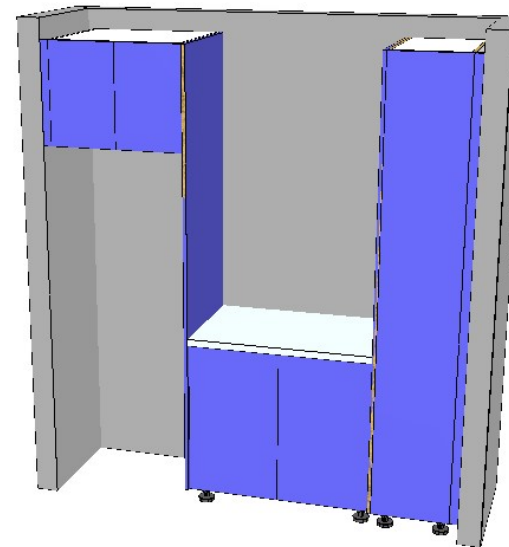

Door Colour 1: Polytec White 16 mm MDF - TBC
Panel Colour1: Polytec White 16 mm MDF - TBC
Door Colour 2:
Panel Colour2:
Door Colour 3:
Panel Colour3:
Door Colour 4:
Panel Colour4:
Dor/Pan Col 5:

Benchtop:
Carcass: White Mel
Drawer Material:
Runner: Blum Merivobox
Hinge: Blum Nickel
Kicker:
Handle: By Client
Bulkhead: Raw MDF
Shadow:

Other Comments:

Job: 6 John Edgcombe Kitchen, Laundry, Linen

Scale: NTS

Drawn By: Marko

Date: 09/08/24

Page 9 of 10