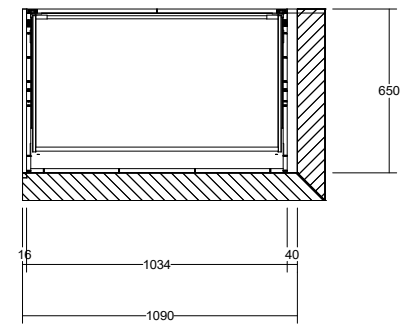

Scale: NTS

Drawn By: Marko

Date: 09/08/24

Page 1 of 10

BASE CABINETS SECTION

Door Colour 1: Polytec White 16 mm MDF - TBC  
 Panel Colour1: Polytec White 16 mm MDF - TBC  
 Door Colour 2:  
 Panel Colour2:  
 Door Colour 3:  
 Panel Colour3:  
 Door Colour 4:  
 Panel Colour4:  
 Dor/Pan Col 5: