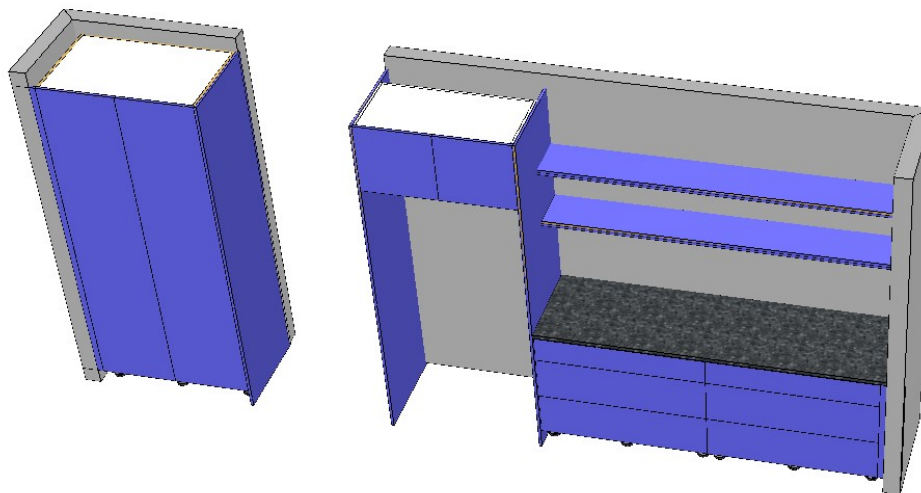

Door Colour 1: Polytec White 16 mm MDF - TBC
Panel Colour1: Polytec White 16 mm MDF - TBC
Door Colour 2:
Panel Colour2:
Door Colour 3:
Panel Colour3:
Door Colour 4:
Panel Colour4:
Dor/Pan Col 5:

Benchtop:
Carcass: White Mel
Drawer Material:
Runner: Blum Merivobox
Hinge: Blum Nickel
Kicker:
Handle: By Client
Bulkhead: Raw MDF
Shadow:

Other Comments:

Job: 6 John Edgcumbe Kitchen, Laundry, Linen

Scale: NTS

Drawn By: Marko

Date: 09/08/24

Page 6 of 10