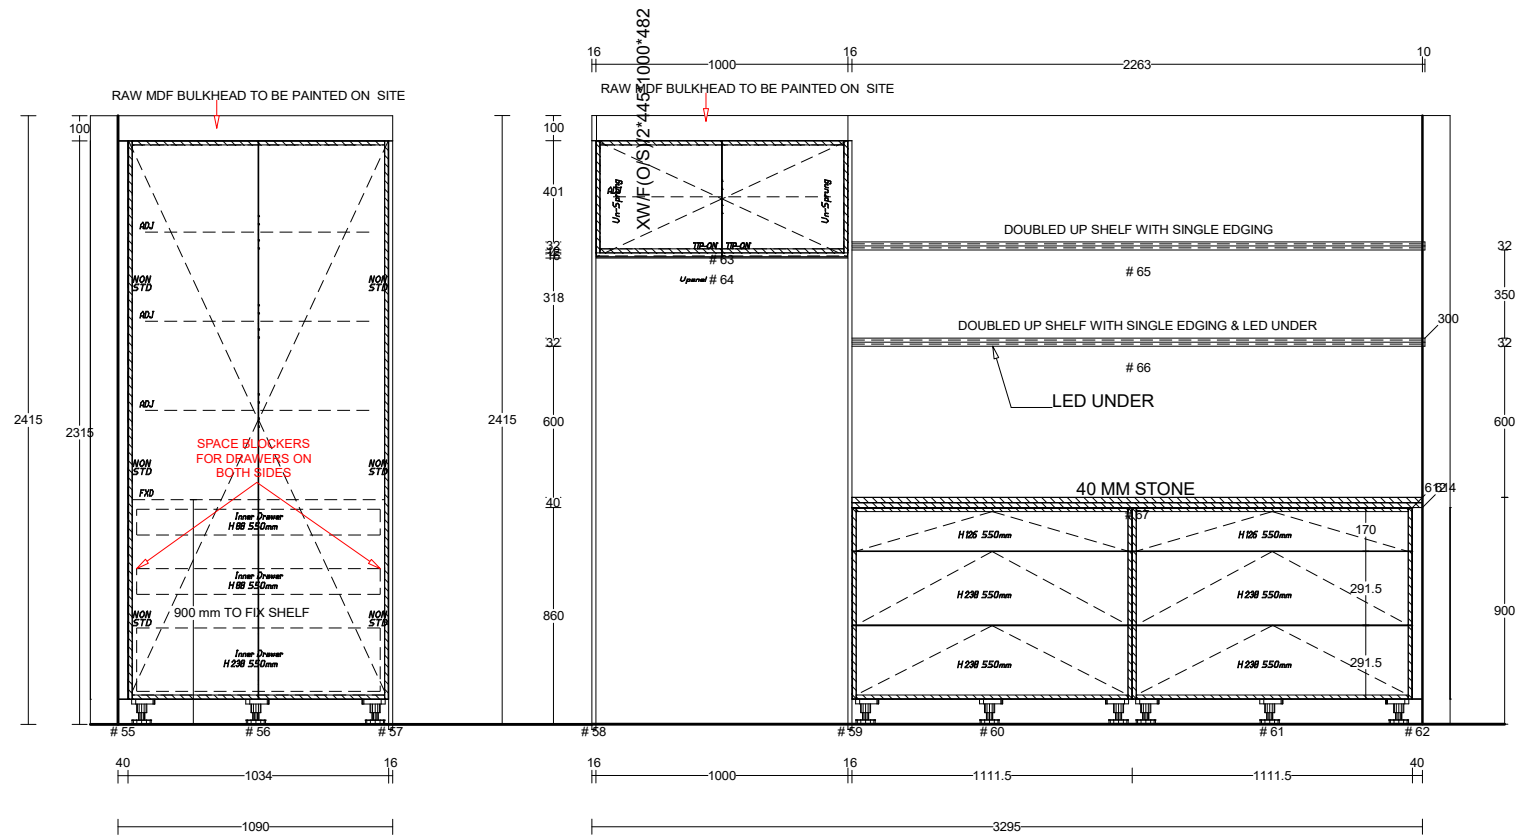

Scale: NTS

Drawn By: Marko

Date: 09/08/24

Page 3 of 10

Door Colour 1: Polytec White 16 mm MDF - TBC  
 Panel Colour1: Polytec White 16 mm MDF - TBC  
 Door Colour 2:  
 Panel Colour2:  
 Door Colour 3:  
 Panel Colour3:  
 Door Colour 4:  
 Panel Colour4:  
 Dor/Pan Col 5: