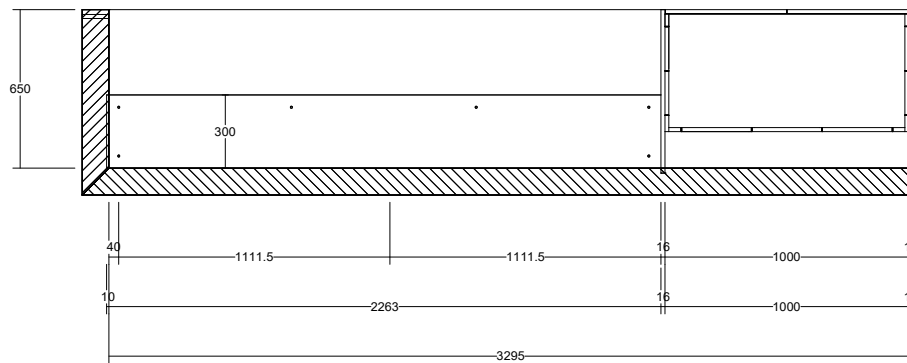

OVERHEAD CABINETS SECTION

Door Colour 1: Polytec White 16 mm MDF - TBC
Panel Colour1: Polytec White 16 mm MDF - TBC
Door Colour 2:
Panel Colour2:
Door Colour 3:
Panel Colour3:
Door Colour 4:
Panel Colour4:
Dor/Pan Col 5:

Benchtop:
Carcass: White Mel
Drawer Material:
Runner: Blum Merivobox
Hinge: Blum Nickel
Kicker:
Handle: By Client
Bulkhead: Raw MDF
Shadow:

Other Comments:

Job: 6 John Edgcumbe Kitchen, Laundry, Linen

Scale: NTS

Drawn By: Marko

Date: 09/08/24

Page 3 of 10