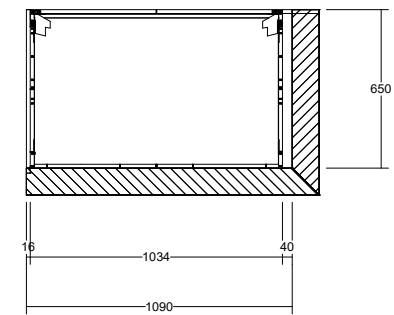

OVERHEAD CABINETS SECTION

Door Colour 1: Polytec White 16 mm MDF - TBC
Panel Colour1: Polytec White 16 mm MDF - TBC
Door Colour 2:
Panel Colour2:
Door Colour 3:
Panel Colour3:
Door Colour 4:
Panel Colour4:
Dor/Pan Col 5:

Benchtop:
Carcass: White Mel
Drawer Material:
Runner: Blum Merivobox
Hinge: Blum Nickel
Kicker:
Handle: By Client
Bulkhead: Raw MDF
Shadow:

Other Comments:

Job: 6 John Edgcumbe Kitchen, Laundry, Linen

Scale: NTS

Drawn By: Marko

Date: 09/08/24

Page 3 of 10