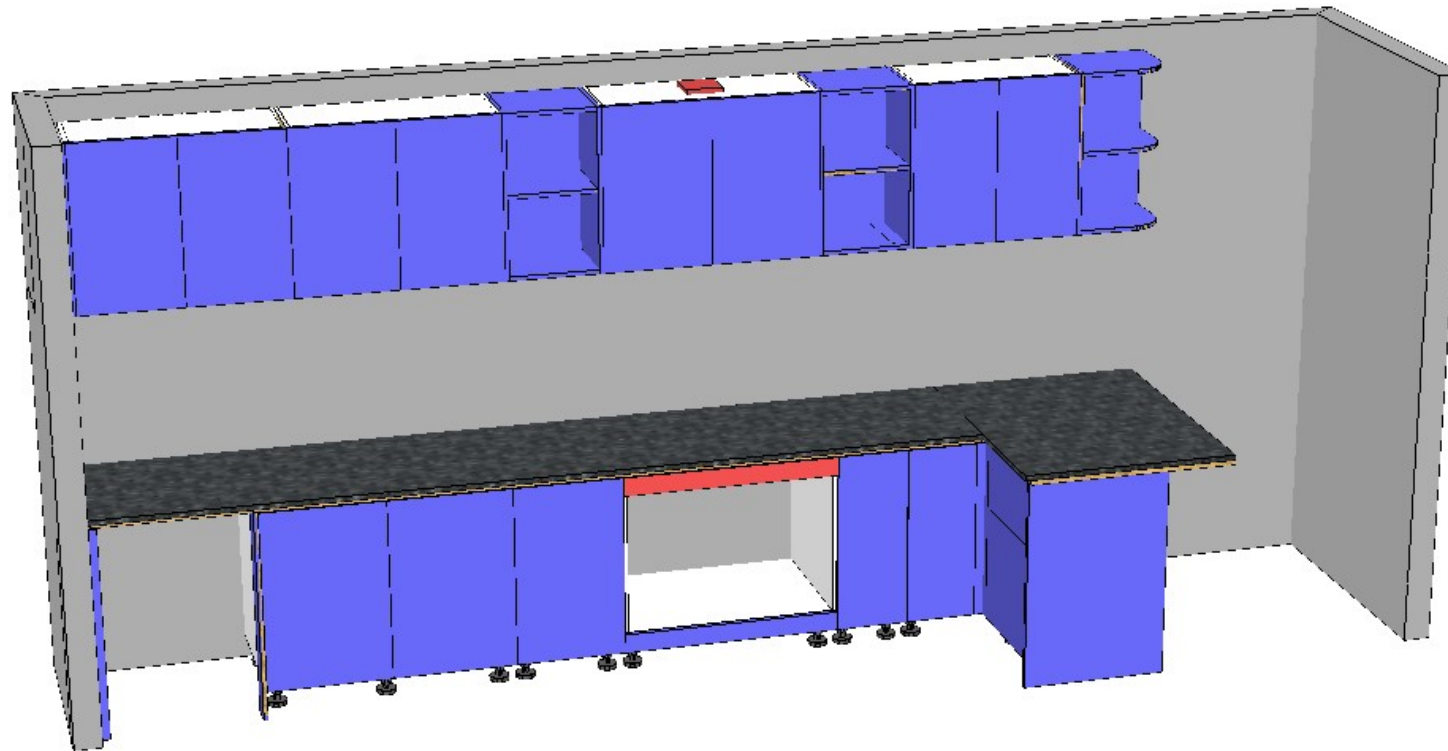

Door Colour 1: Polytec White 16 mm MDF - TBC
Panel Colour1: Polytec White 16 mm MDF - TBC
Door Colour 2:
Panel Colour2:
Door Colour 3:
Panel Colour3:
Door Colour 4:
Panel Colour4:
Dor/Pan Col 5:

Benchtop:
Carcass: White Mel
Drawer Material:
Runner: Blum Merivobox
Hinge: Blum Nickel
Kicker:
Handle: By Client
Bulkhead: Raw MDF
Shadow:

Other Comments:

Job: 6 John Edgcumbe Kitchen, Laundry, Linen

Scale: NTS

Drawn By: Marko

Date: 09/08/24

Page 7 of 10