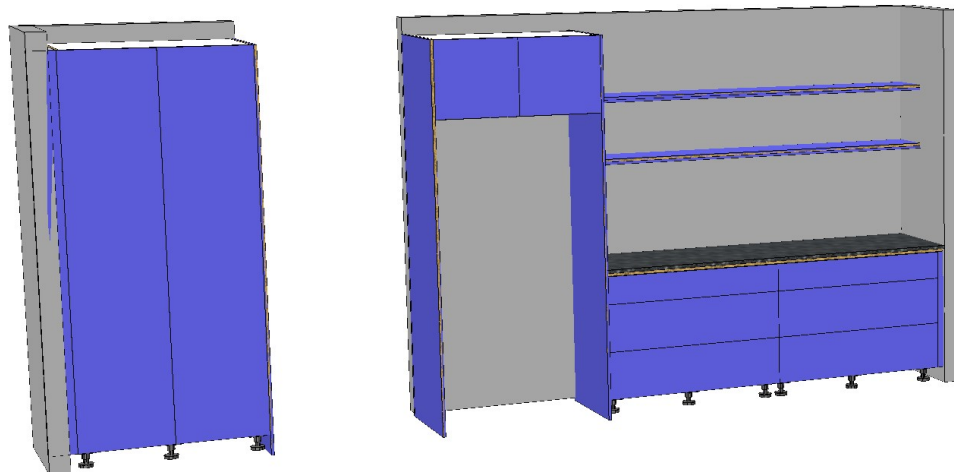

Door Colour 1: Polytec White 16 mm MDF - TBC
Panel Colour1: Polytec White 16 mm MDF - TBC
Door Colour 2:
Panel Colour2:
Door Colour 3:
Panel Colour3:
Door Colour 4:
Panel Colour4:
Dor/Pan Col 5:

Benchtop:
Carcass: White Mel
Drawer Material:
Runner: Blum Merivobox
Hinge: Blum Nickel
Kicker:
Handle: By Client
Bulkhead: Raw MDF
Shadow:

Other Comments:

Job: 6 John Edgcumbe Kitchen, Laundry, Linen

Scale: NTS

Drawn By: Marko

Date: 09/08/24

Page 6 of 10