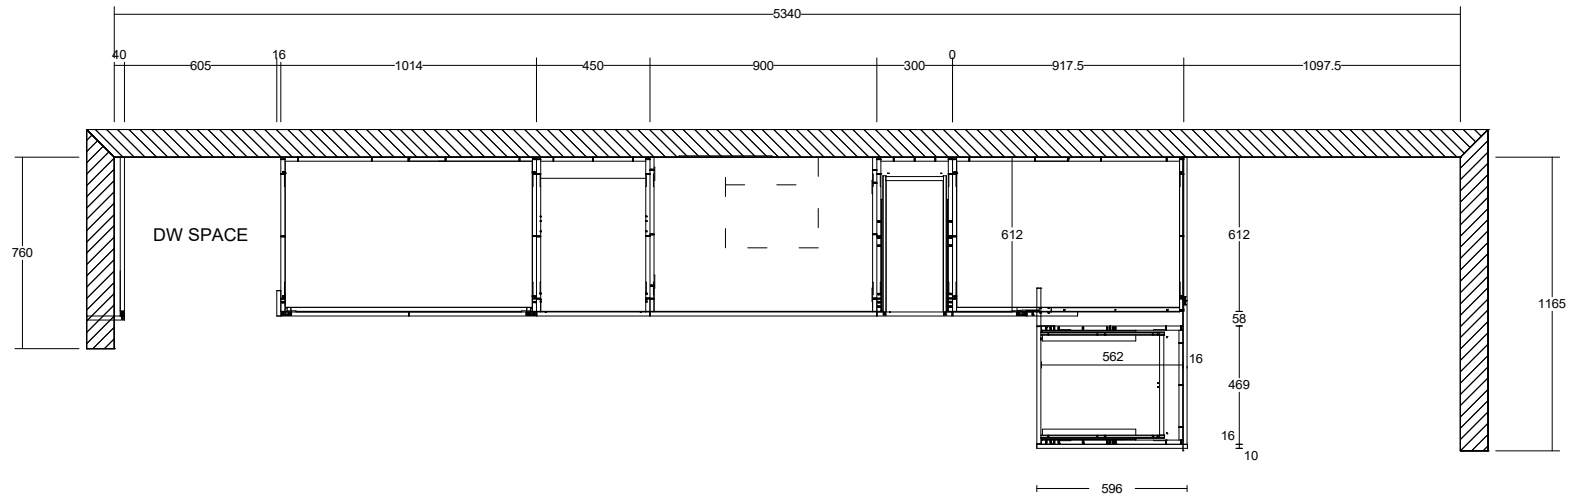

Scale: NTS

Drawn By: Marko

Date: 09/08/24

Page 1 of 10

BASE CABINETS SECTION

Door Colour 1: Polytec White 16 mm MDF - TBC  
 Panel Colour1: Polytec White 16 mm MDF - TBC  
 Door Colour 2:  
 Panel Colour2:  
 Door Colour 3:  
 Panel Colour3:  
 Door Colour 4:  
 Panel Colour4:  
 Dor/Pan Col 5: