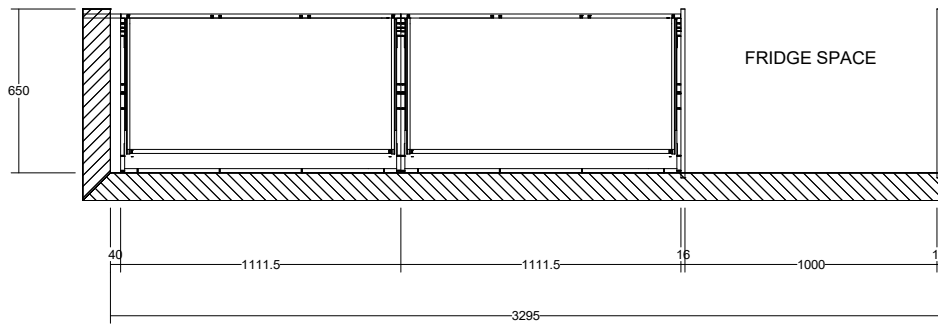

Scale: NTS

Drawn By: Marko

Date: 09/08/24

Page 1 of 10

BASE CABINETS SECTION

Door Colour 1: Polytec White 16 mm MDF - TBC  
 Panel Colour1: Polytec White 16 mm MDF - TBC  
 Door Colour 2:  
 Panel Colour2:  
 Door Colour 3:  
 Panel Colour3:  
 Door Colour 4:  
 Panel Colour4:  
 Dor/Pan Col 5: