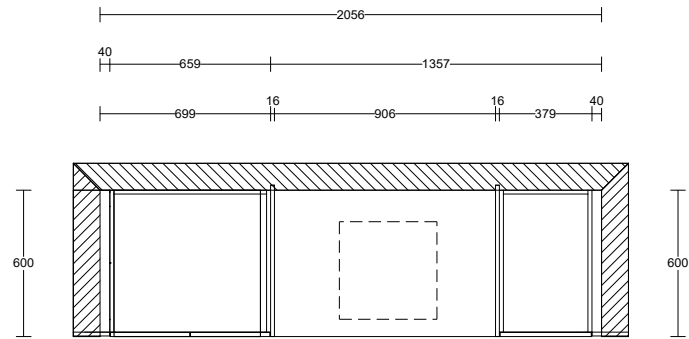

Door Colour 1: Polytec White 16 mm MDF - TBC
Panel Colour1: Polytec White 16 mm MDF - TBC
Door Colour 2:
Panel Colour2:
Door Colour 3:
Panel Colour3:
Door Colour 4:
Panel Colour4:
Dor/Pan Col 5:

Benchtop:
Carcass: White Mel
Drawer Material:
Runner: Blum Merivobox
Hinge: Blum Nickel
Kicker:
Handle: By Client
Bulkhead: Raw MDF
Shadow:

Other Comments:

Job: 6 John Edgcombe Kitchen, Laundry, Linen

Scale: NTS

Drawn By: Marko

Date: 09/08/24

Page 9 of 10