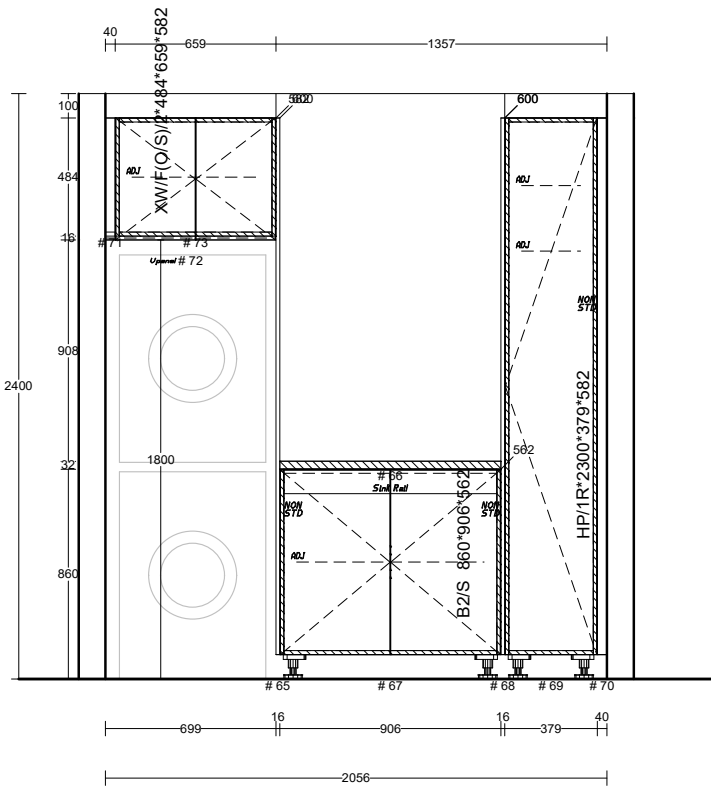

Door Colour 1: Polytec White 16 mm MDF - TBC
Panel Colour1: Polytec White 16 mm MDF - TBC
Door Colour 2:
Panel Colour2:
Door Colour 3:
Panel Colour3:
Door Colour 4:
Panel Colour4:
Dor/Pan Col 5:

Benchtop:
Carcass: White Mel
Drawer Material:
Runner: Blum Merivobox
Hinge: Blum Nickel
Kicker:
Handle: By Client
Bulkhead: Raw MDF
Shadow:

Other Comments:

Job: 6 John Edgcombe Kitchen, Laundry, Linen

Scale: NTS

Drawn By: Marko

Date: 09/08/24

Page 9 of 10