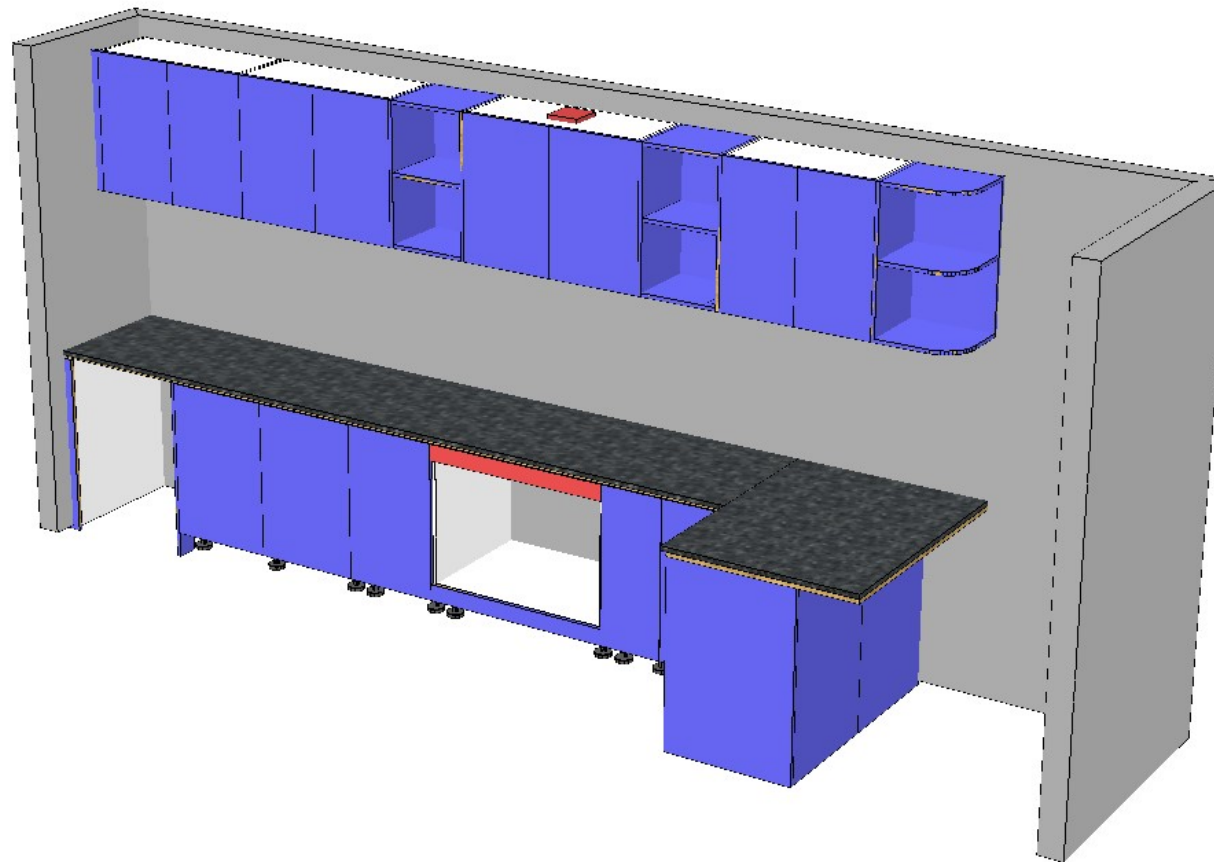

Door Colour 1: Polytec White 16 mm MDF - TBC
Panel Colour1: Polytec White 16 mm MDF - TBC
Door Colour 2:
Panel Colour2:
Door Colour 3:
Panel Colour3:
Door Colour 4:
Panel Colour4:
Dor/Pan Col 5:

Benchtop:
Carcass: White Mel
Drawer Material:
Runner: Blum Merivobox
Hinge: Blum Nickel
Kicker:
Handle: By Client
Bulkhead: Raw MDF
Shadow:

Other Comments:

Job: 6 John Edgcumbe Kitchen, Laundry, Linen

Scale: NTS

Drawn By: Marko

Date: 09/08/24

Page 8 of 10