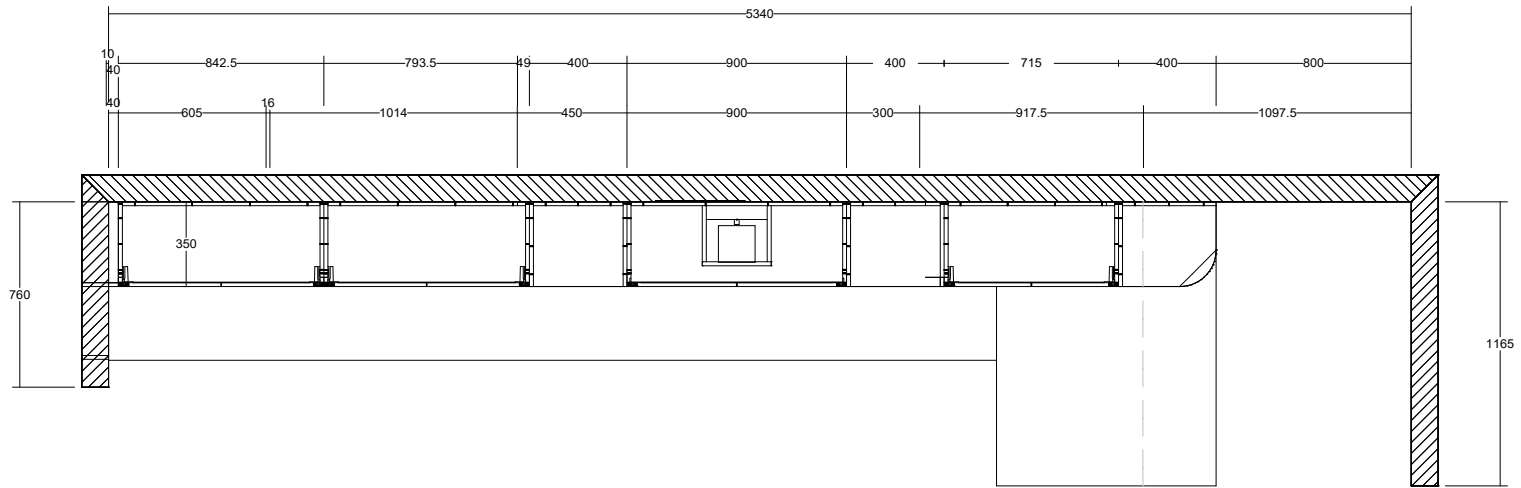

OVERHEAD CABINETS SECTION

Door Colour 1: Polytec White 16 mm MDF - TBC
Panel Colour1: Polytec White 16 mm MDF - TBC
Door Colour 2:
Panel Colour2:
Door Colour 3:
Panel Colour3:
Door Colour 4:
Panel Colour4:
Dor/Pan Col 5:

Benchtop:
Carcass: White Mel
Drawer Material:
Runner: Blum Merivobox
Hinge: Blum Nickel
Kicker:
Handle: By Client
Bulkhead: Raw MDF
Shadow:

Other Comments:

Job: 6 John Edgcumbe Kitchen, Laundry, Linen

Scale: NTS

Drawn By: Marko

Date: 09/08/24

Page 3 of 10