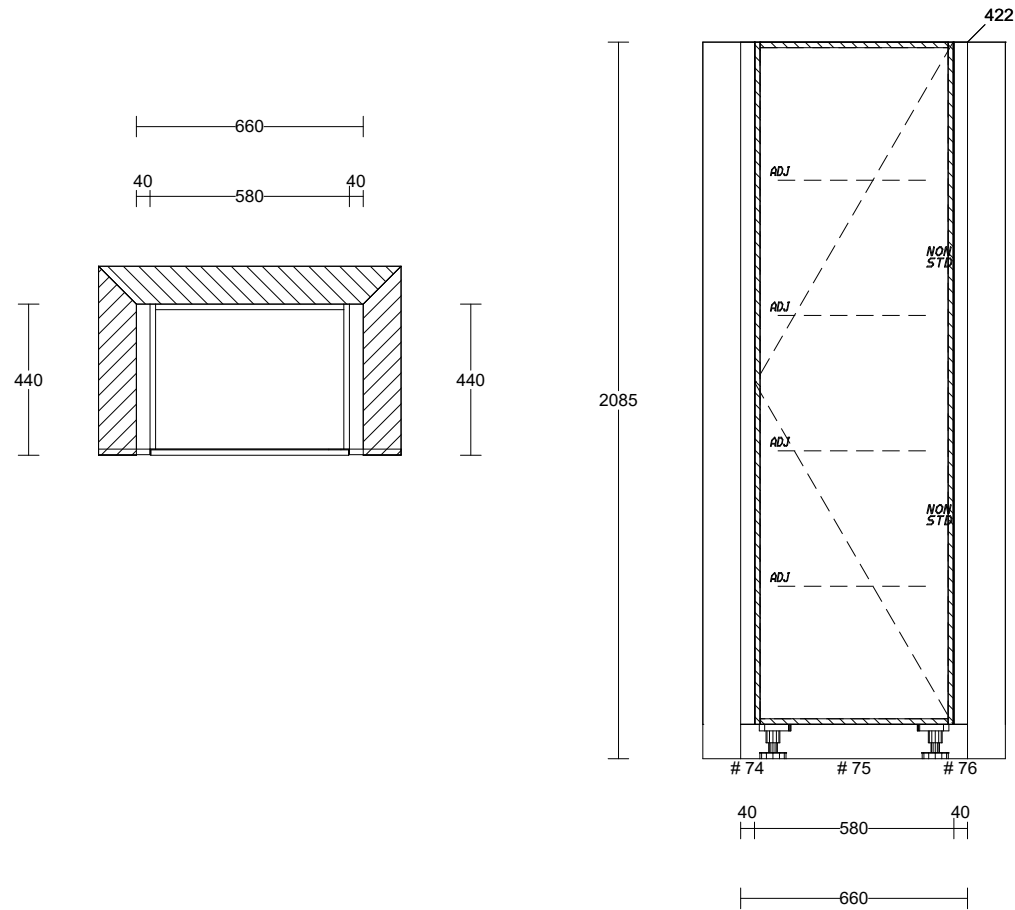

Door Colour 1: Polytec White 16 mm MDF - TBC
Panel Colour1: Polytec White 16 mm MDF - TBC
Door Colour 2:
Panel Colour2:
Door Colour 3:
Panel Colour3:
Door Colour 4:
Panel Colour4:
Dor/Pan Col 5:

Benchtop:
Carcass: White Mel
Drawer Material:
Runner: Blum Merivobox
Hinge: Blum Nickel
Kicker:
Handle: By Client
Bulkhead: Raw MDF
Shadow:

Other Comments: