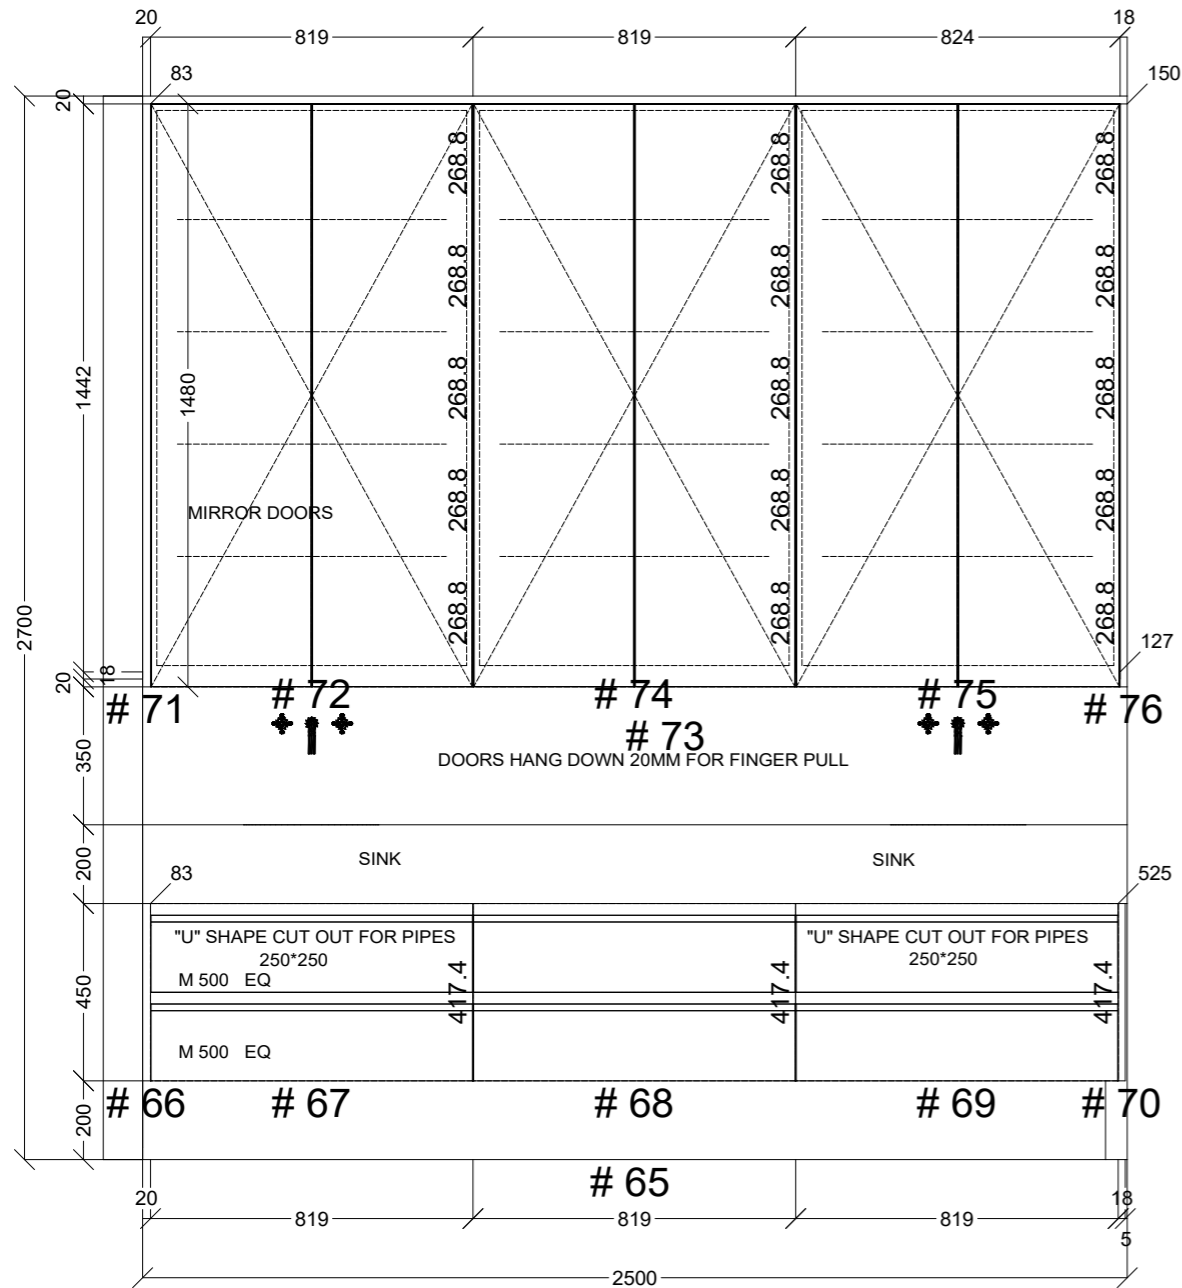

CONNECT KITCHENS	Client: JABBOUR BUILDING GROUP		Door and panels style/colour: 2PAC LEXICON 1/4 SATIN		Sheet 8 of 12	
	Room: ENSUITE 1ST FLOOR		Benchtop Colour: 200MM ELBA CLASSIC GLADSTONE		Drawer slides: DTC SMOOTH	
	Date: 08/08/24		Address: U1 OSBOURNE AVE MCKINNON		Handles Item No: 45' FINGER PULL	Approved by: