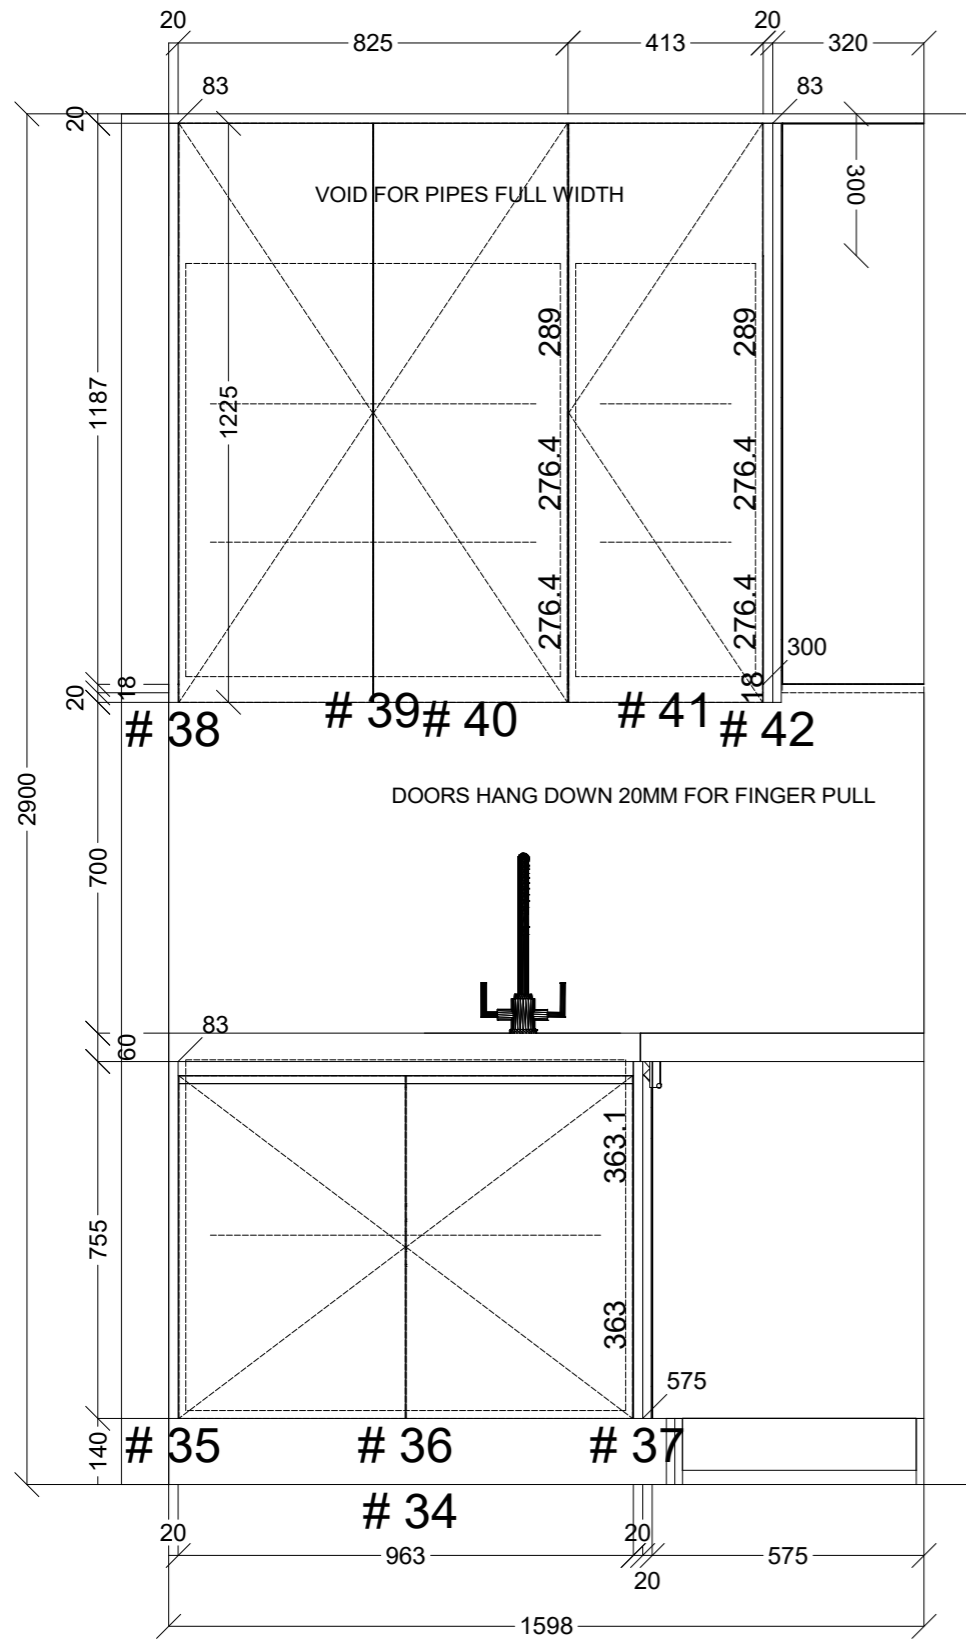

CONNECT KITCHENS	Client: JABBOUR BUILDING GROUP		Door and panels style/colour: 2PAC LEXICON 1/4 SATIN		Sheet 6 of 12
	Room: PANTRY	Benchtop Colour: 60MM ELBA CLASSIC GLADSTONE	Drawer slides: DTC SMOOTH		Carcass: WHITE HMR
	Date: 08/08/24	Address: U1 OSBOURNE AVE MCKINNON	Handles Item No: 45' FINGER PULL		Approved by: