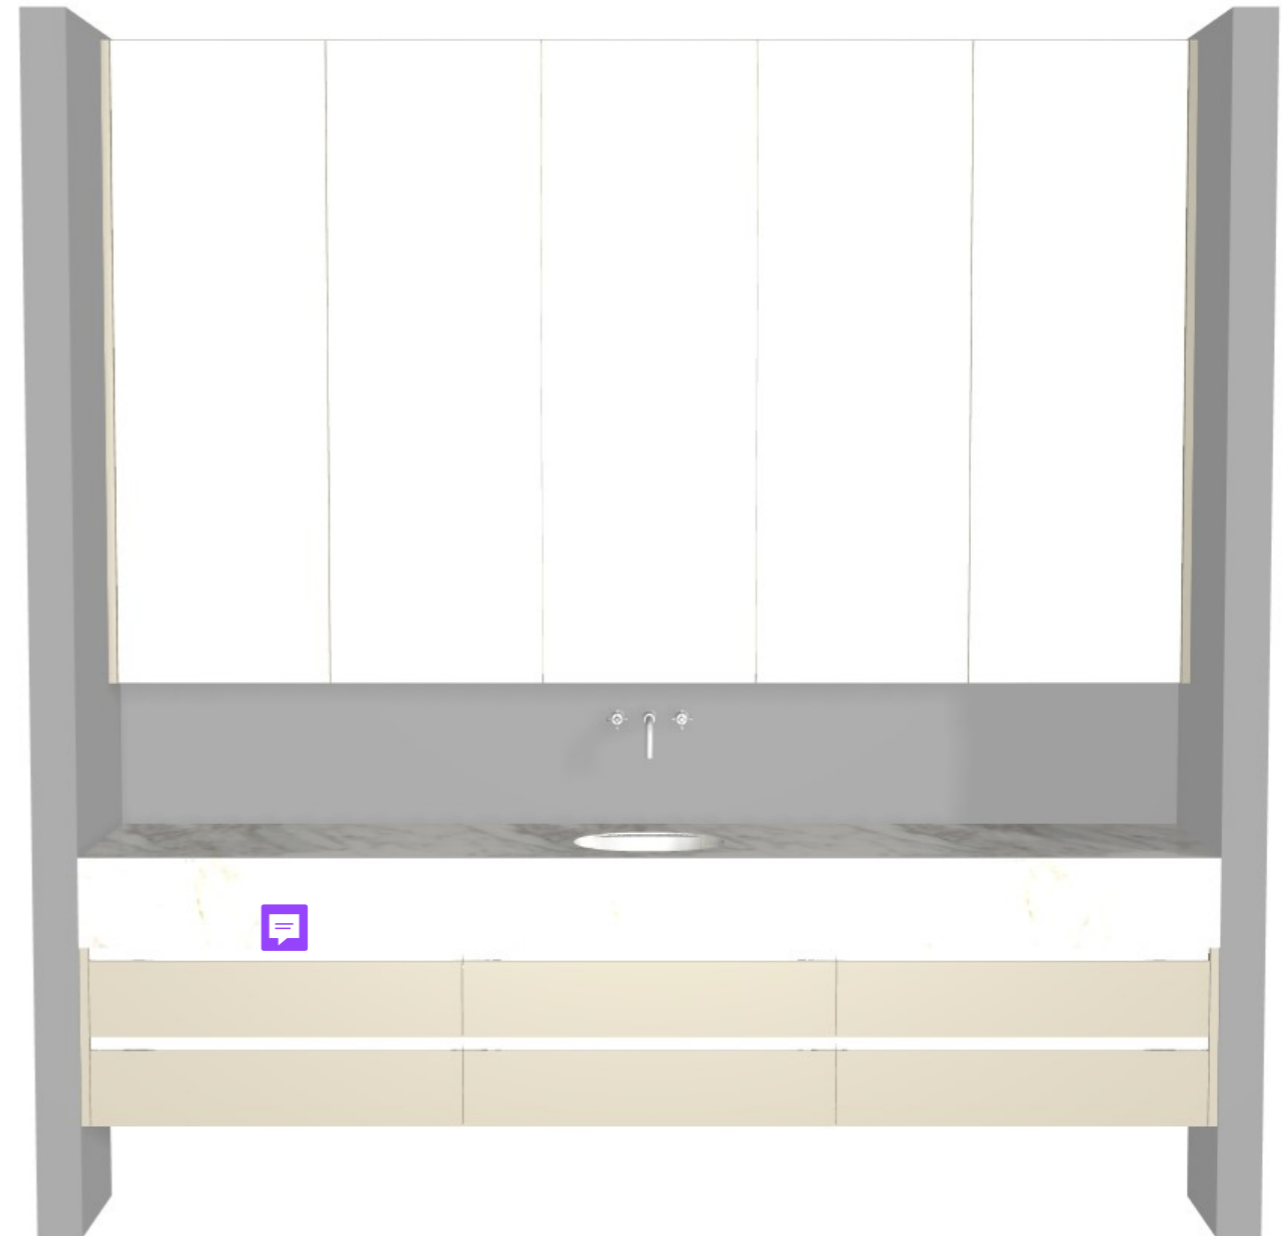

CONNECT KITCHENS	Client: JABBOUR BUILDING GROUP		Door and panels style/colour: 2PAC LEXICON 1/4 SATIN		Sheet 9 of 12
	Room: BATHROOM 1ST FLOOR	Benchtop Colour: 200MM ELBA CLASSIC GLADSTONE		Drawer slides: DTC SMOOTH	Carcass: WHITE HMR
	Date: 08/08/24	Address: U1 OSBOURNE AVE MCKINNON		Handles Item No: 45' FINGER PULL	Approved by: