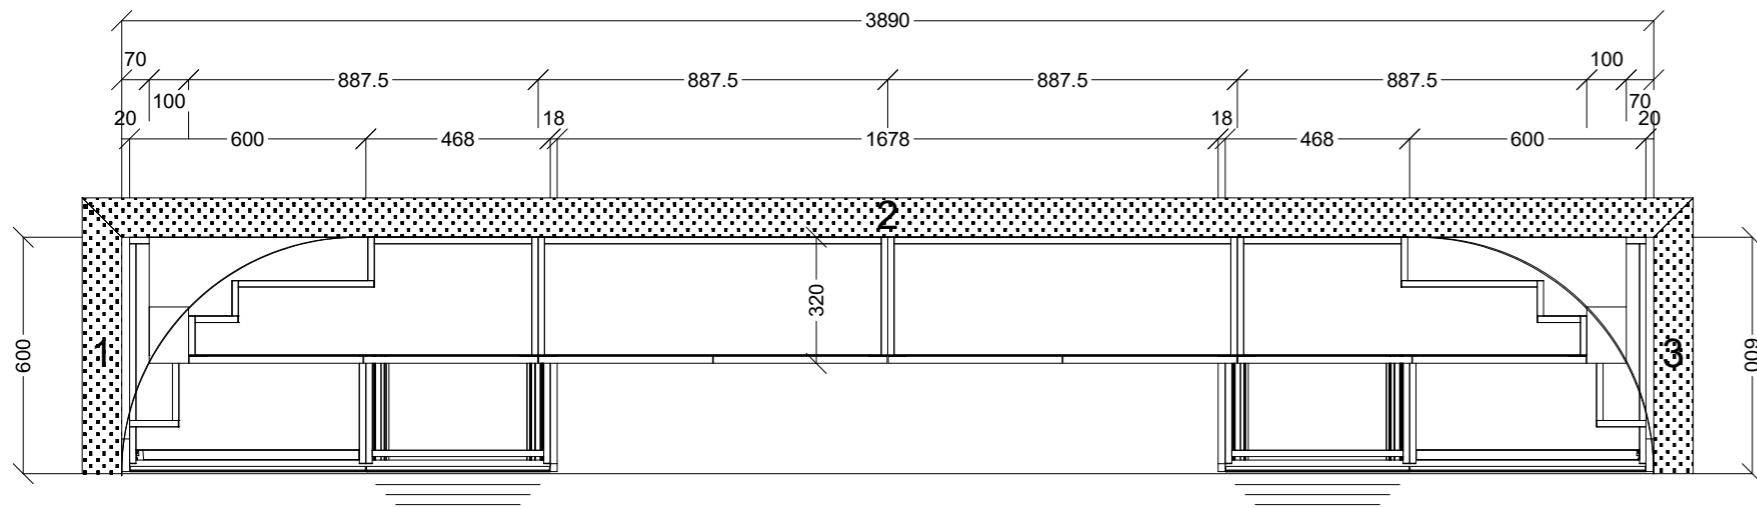

Client: JABBOUR BUILDING GROUP		Door and panels style/colour: 2PAC LEXICON 1/4 SATIN		Sheet 12 of 12
	Room: STUDY	Benchtop Colour: 60MM PEARL WHITE STONE AMBASSADOR		Drawer slides: DTC SMOOTH	Carcass: WHITE HMR
	Date: 08/08/24	Address: U1 OSBOURNE AVE MCKINNON		Handles Item No: 45' FINGER PULL	Approved by: