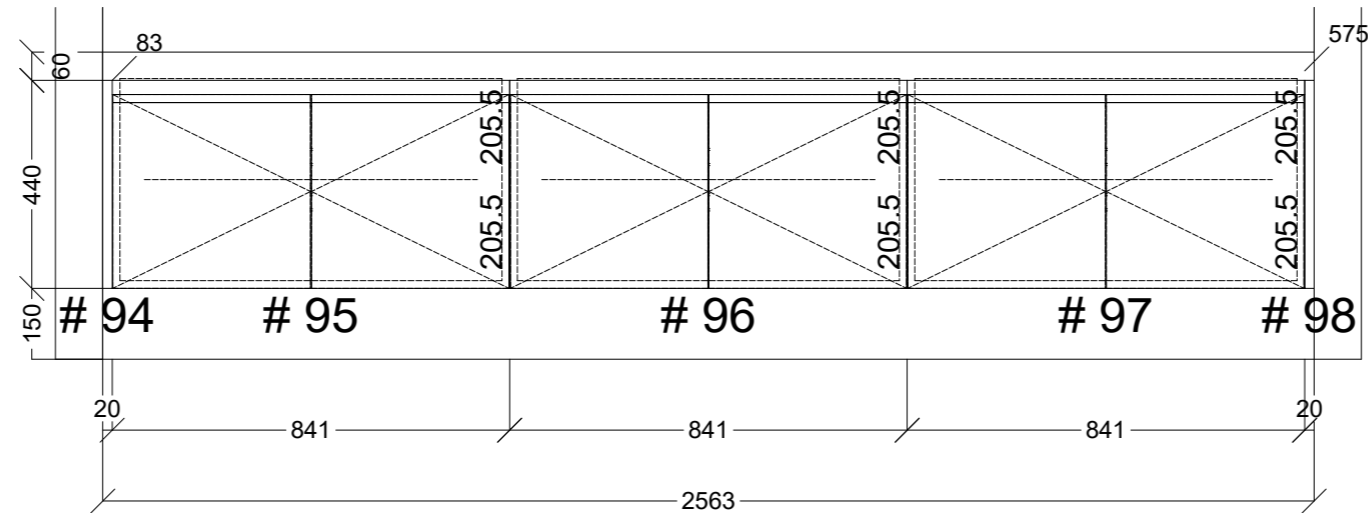

CONNECT KITCHENS	Client: JABBOUR BUILDING GROUP		Door and panels style/colour: 2PAC LEXICON 1/4 SATIN		Sheet 11 of 12
	Room: UPSTAIRS SITTING	Benchtop Colour: 60MM PEARL WHITE STONE AMBASSADOR	Drawer slides: DTC SMOOTH		Carcass: WHITE HMR
	Date: 08/08/24	Address: U1 OSBOURNE AVE MCKINNON	Handles Item No: 45' FINGER PULL		Approved by: