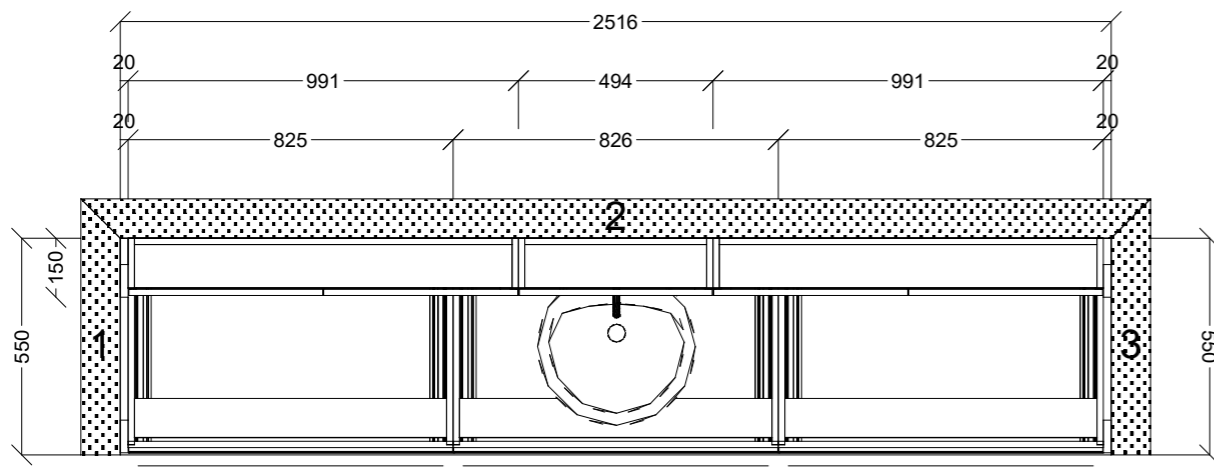

CONNECT KITCHENS	Client: JABBOUR BUILDING GROUP		Door and panels style/colour: 2PAC LEXICON 1/4 SATIN		Sheet 9 of 12
	Room: BATHROOM 1ST FLOOR	Benchtop Colour: 200MM ELBA CLASSIC GLADSTONE		Drawer slides: DTC SMOOTH	Carcass: WHITE HMR
	Date: 08/08/24	Address: U1 OSBOURNE AVE MCKINNON		Handles Item No: 45' FINGER PULL	Approved by: