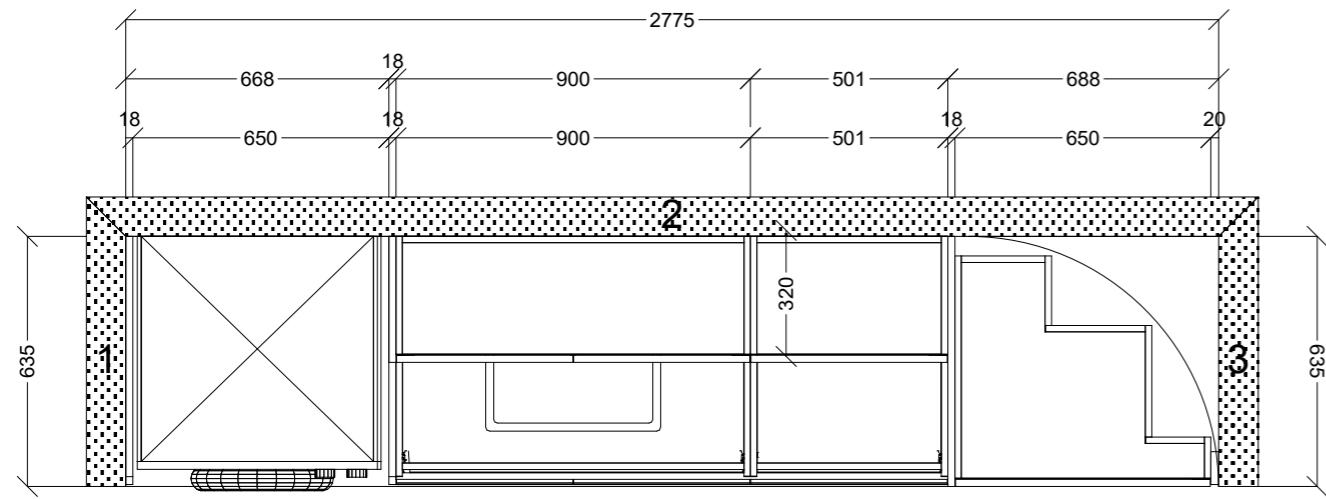

*CHECK OUT
END SO WE
CAN SUPPORT
SUBSTRATE*

CONNECT KITCHENS	Client: JABBOUR BUILDING GROUP		Door and panels style/colour: 2PAC LEXICON 1/4 SATIN		Sheet 7 of 12
	Room: LAUNDRY	Benchtop Colour: 60MM ELBA CLASSIC GLADSTONE		Drawer slides: N/A	Carcass: WHITE HMR
	Date: 08/08/24	Address: U1 OSBOURNE AVE MCKINNON	Handles Item No: 45' FINGER PULL		Approved by: