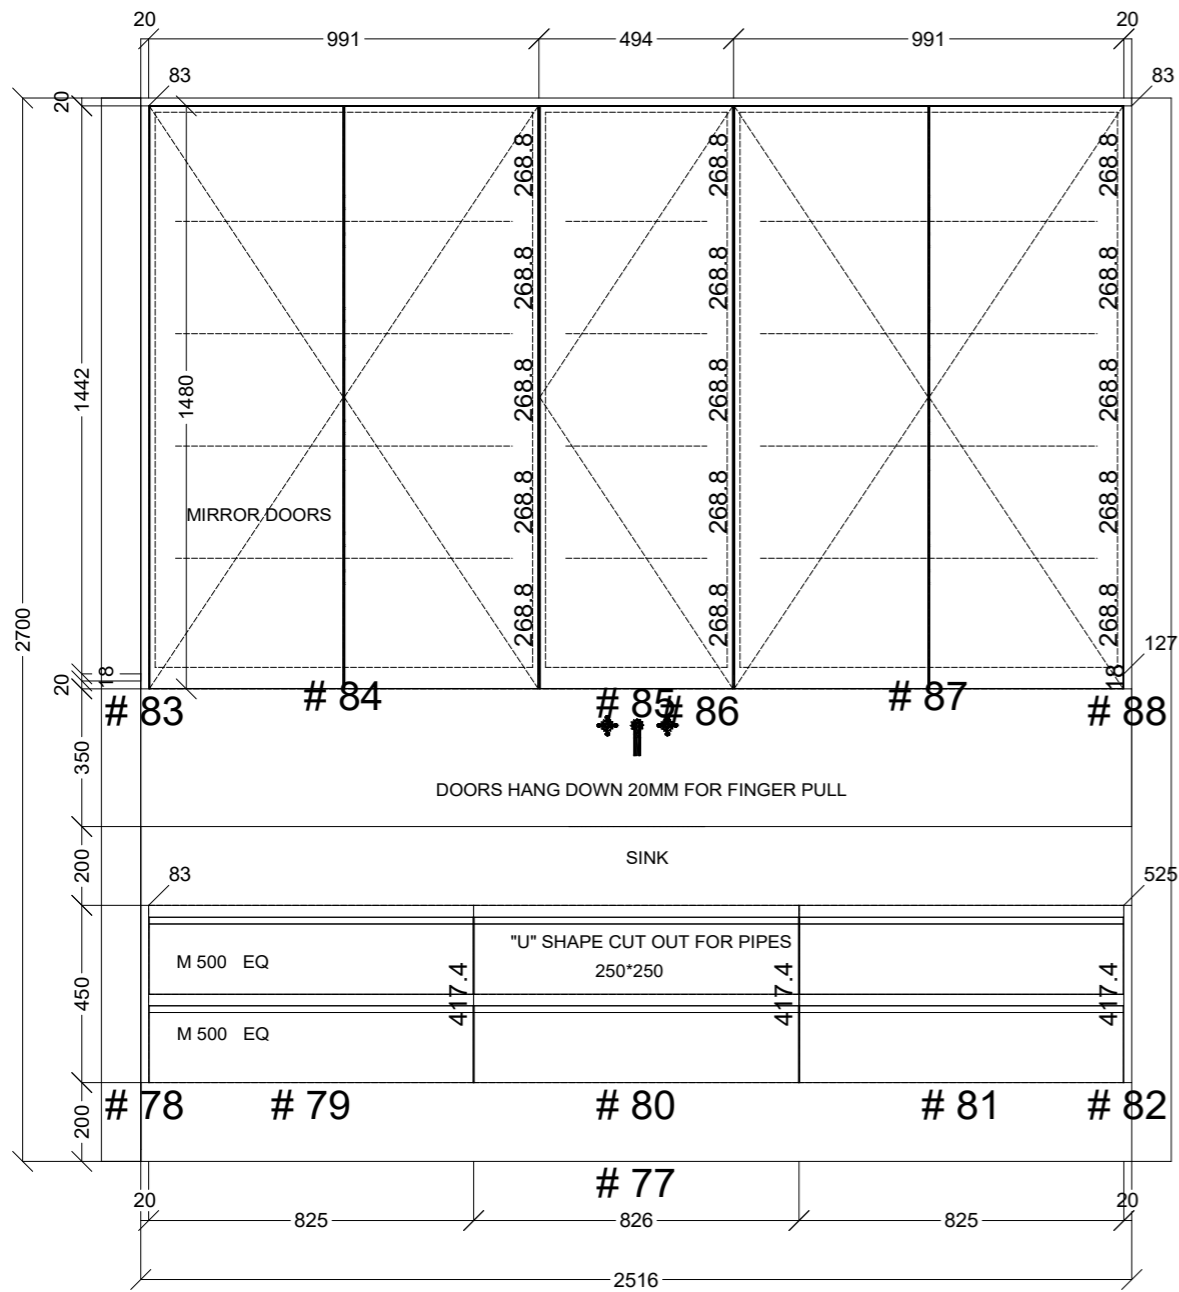

CONNECT KITCHENS	Client: JABBOUR BUILDING GROUP		Door and panels style/colour: 2PAC LEXICON 1/4 SATIN		Sheet 9 of 12
	Room: BATHROOM 1ST FLOOR	Benchtop Colour: 200MM ELBA CLASSIC GLADSTONE		Drawer slides: DTC SMOOTH	Carcass: WHITE HMR
	Date: 08/08/24	Address: U1 OSBOURNE AVE MCKINNON		Handles Item No: 45' FINGER PULL	Approved by: