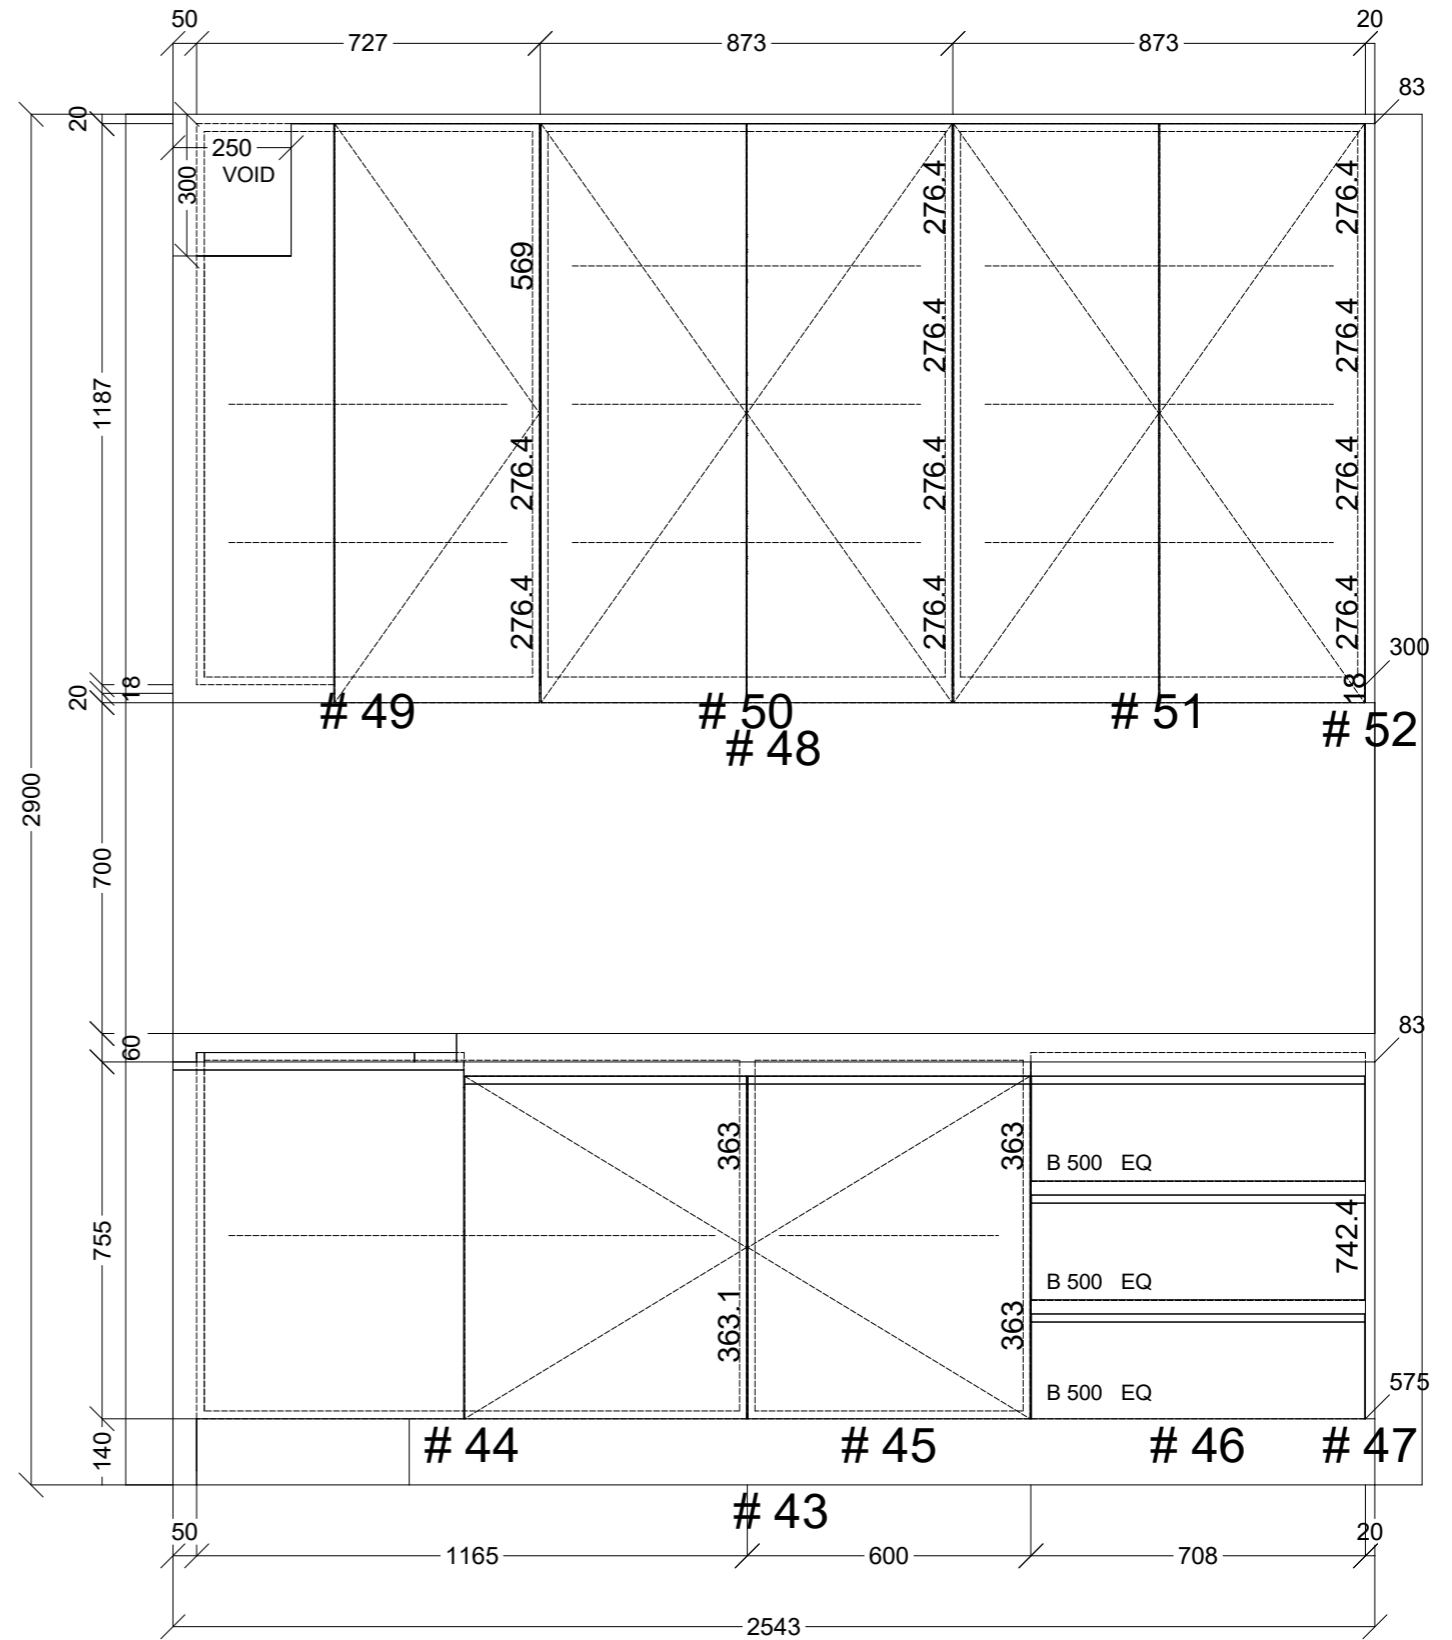

CONNECT KITCHENS	Client: JABBOUR BUILDING GROUP		Door and panels style/colour: 2PAC LEXICON 1/4 SATIN		Sheet 6 of 12
	Room: PANTRY	Benchtop Colour: 60MM ELBA CLASSIC GLADSTONE	Drawer slides: DTC SMOOTH		Carcass: WHITE HMR
	Date: 08/08/24	Address: U1 OSBOURNE AVE MCKINNON	Handles Item No: 45' FINGER PULL		Approved by: