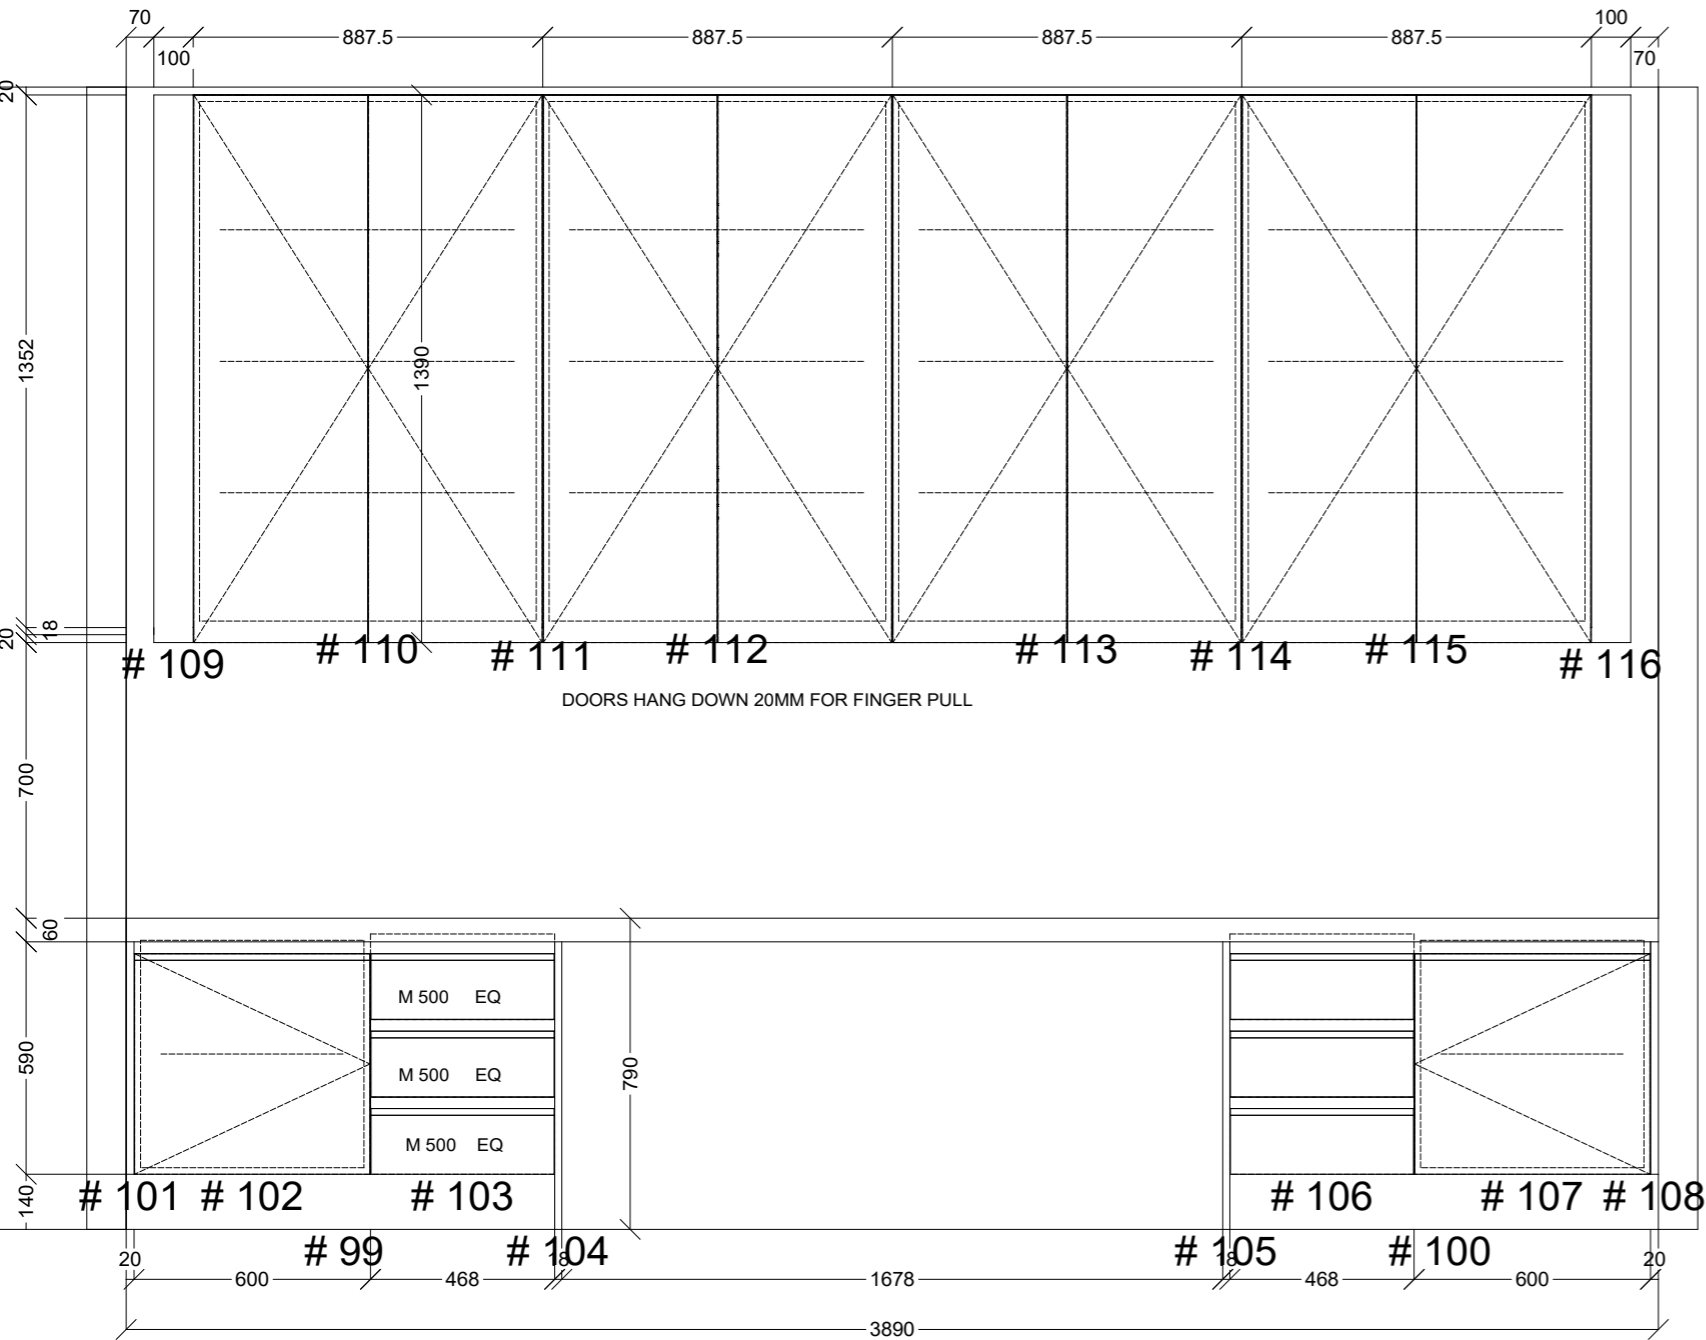

Client: JABBOUR BUILDING GROUP		Door and panels style/colour: 2PAC LEXICON 1/4 SATIN		Sheet 12 of 12
	Room: STUDY	Benchtop Colour: 60MM PEARL WHITE STONE AMBASSADOR		Drawer slides: DTC SMOOTH	Carcass: WHITE HMR
	Date: 08/08/24	Address: U1 OSBOURNE AVE MCKINNON		Handles Item No: 45' FINGER PULL	Approved by: