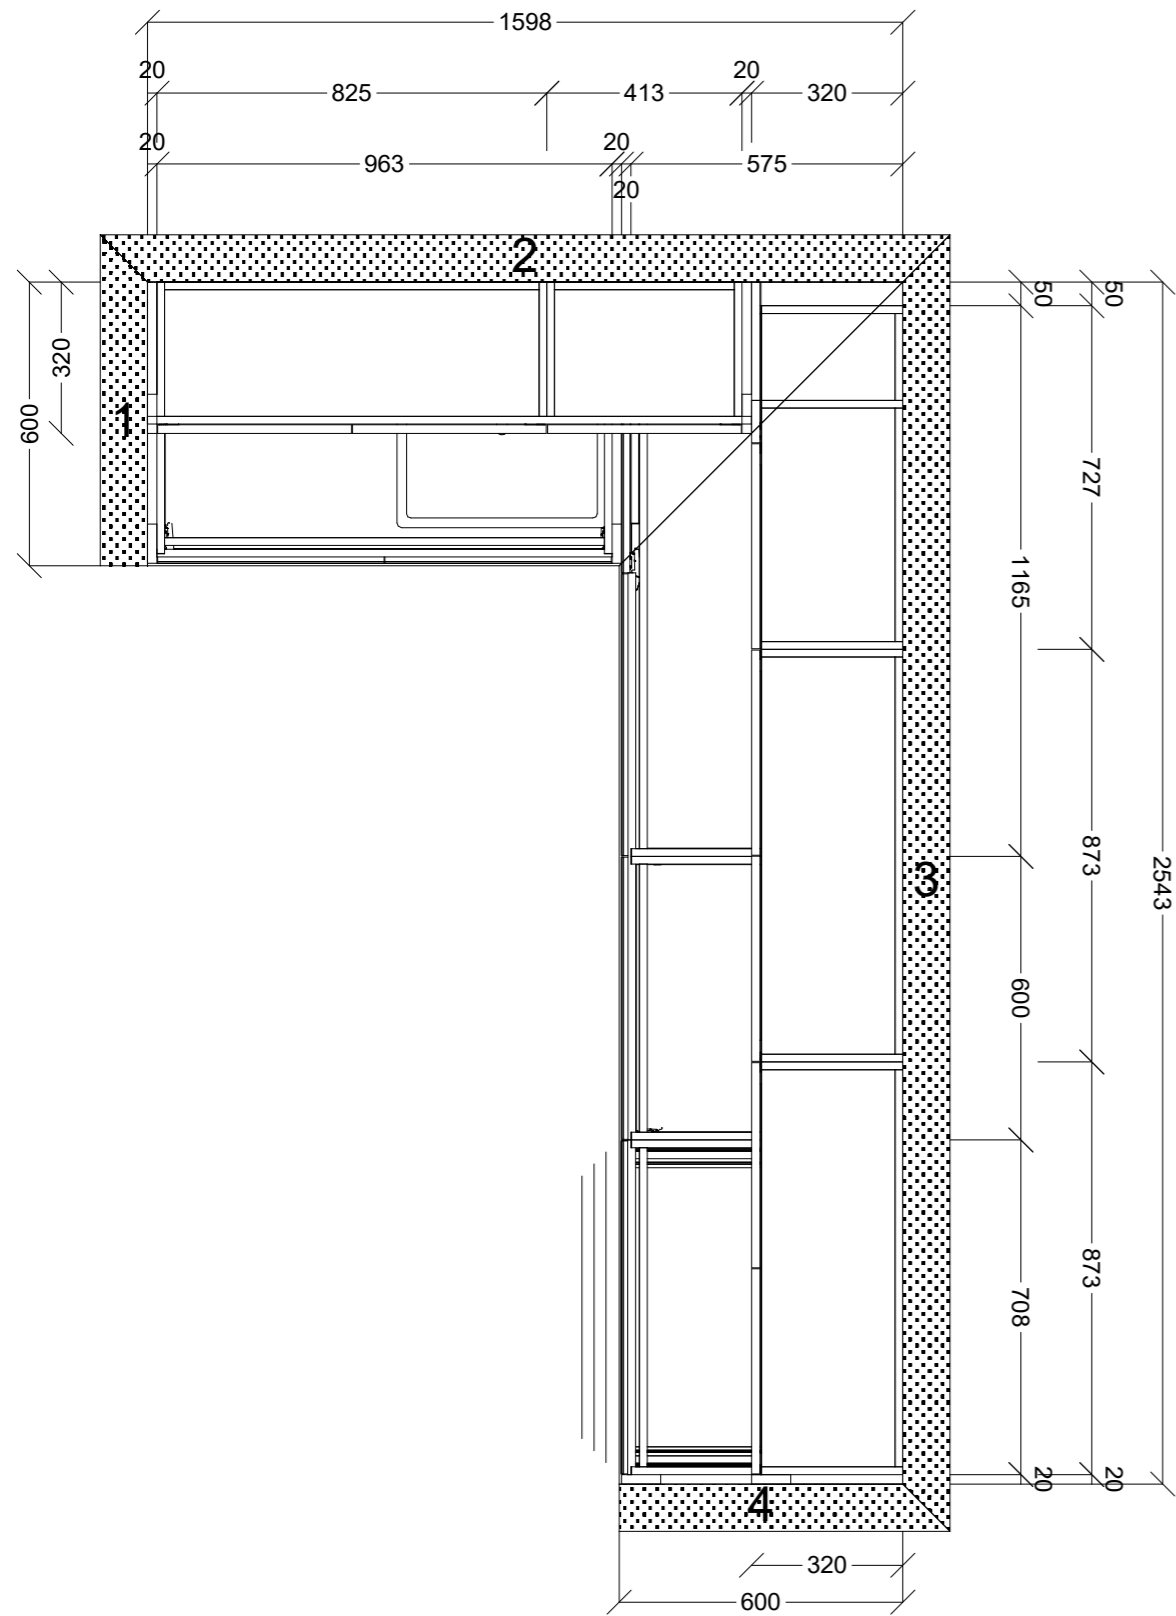

 CONNECT KITCHENS	Client: JABBOUR BUILDING GROUP		Door and panels style/colour: 2PAC LEXICON 1/4 SATIN		Sheet 1 of 12	
	Room: KITCHEN		Benchtop Colour: 60MM ELBA CLASSIC GLADSTONE		Drawer slides: DTC SMOOTH	Carcass: WHITE HMR
	Date: 08/08/24	Address: U1 OSBOURNE AVE MCKINNON		Handles Item No: 45' FINGER PULL		Approved by:

	Client: JABBOUR BUILDING GROUP		Door and panels style/colour: 2PAC LEXICON 1/4 SATIN		Sheet 2 of 12
	Room: KITCHEN	Benchtop Colour: 60MM ELBA CLASSIC GLADSTONE		Drawer slides: DTC SMOOTH	Carcass: WHITE HMR
	Date: 08/08/24	Address: U1 OSBOURNE AVE MCKINNON		Handles Item No: 45' FINGER PULL	Approved by:

	Client: JABBOUR BUILDING GROUP		Door and panels style/colour: 2PAC LEXICON 1/4 SATIN			Sheet 4 of 12
	Room: KITCHEN	Benchtop Colour: 60MM ELBA CLASSIC GLADSTONE		Drawer slides: DTC SMOOTH		Carcass: WHITE HMR
	Date: 08/08/24	Address: U1 OSBOURNE AVE MCKINNON		Handles Item No: 45' FINGER PULL		Approved by: