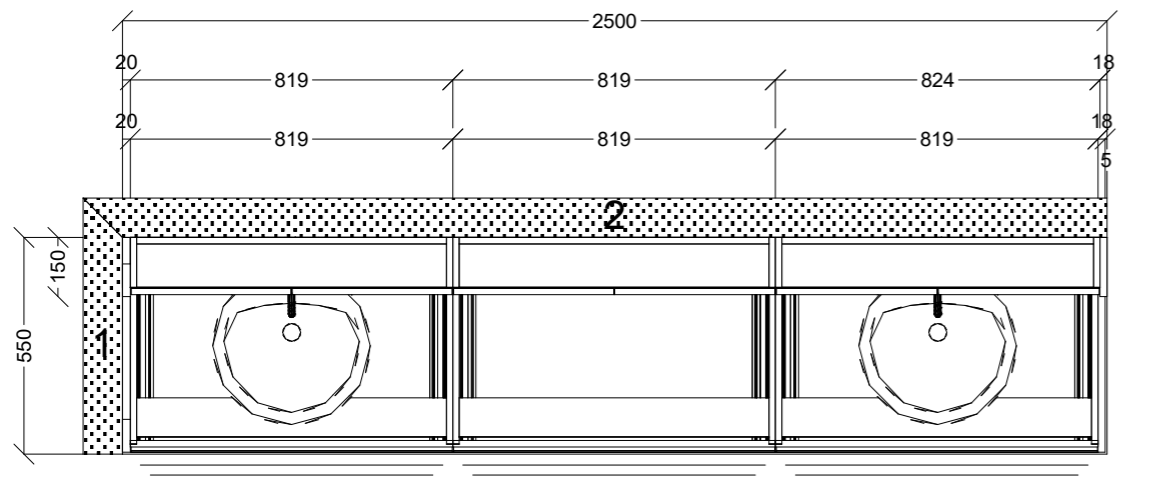

CONNECT KITCHENS	Client: JABBOUR BUILDING GROUP		Door and panels style/colour: 2PAC LEXICON 1/4 SATIN		Sheet 8 of 12	
	Room: ENSUITE 1ST FLOOR		Benchtop Colour: 200MM ELBA CLASSIC GLADSTONE		Drawer slides: DTC SMOOTH	
	Date: 08/08/24		Address: U1 OSBOURNE AVE MCKINNON		Handles Item No: 45' FINGER PULL	Approved by: