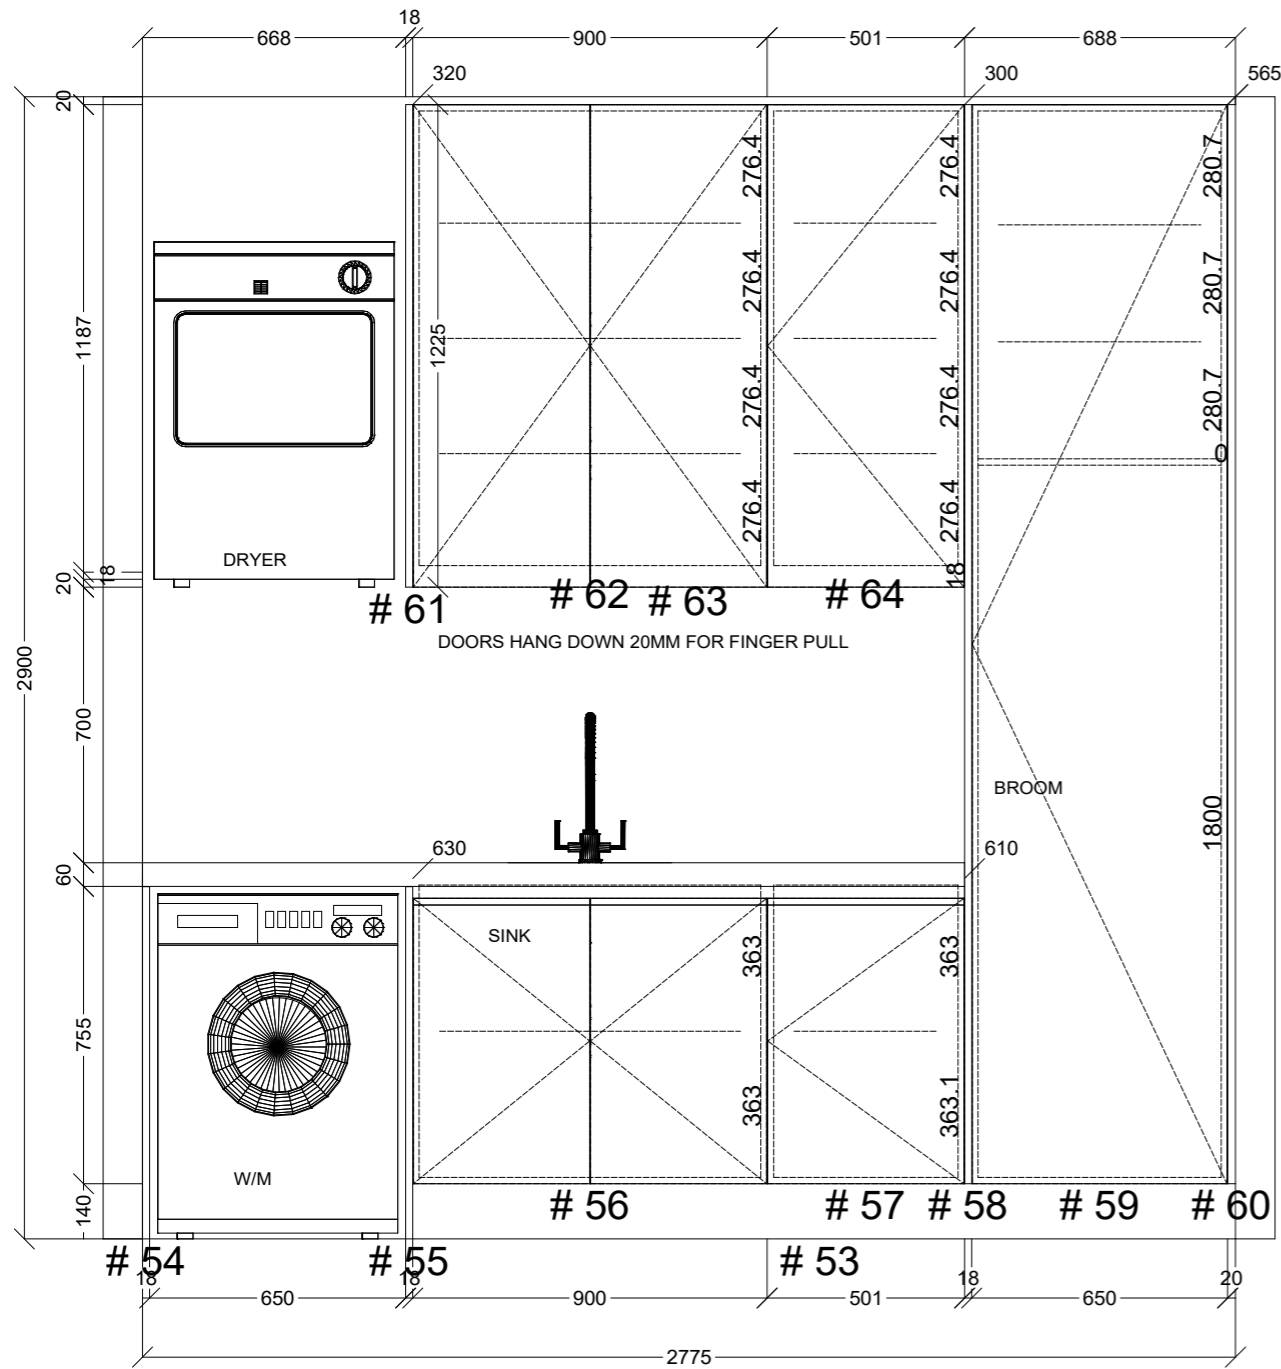

*CHECK OUT
END SO WE
CAN SUPPORT
SUBSTRATE*

CONNECT KITCHENS	Client: JABBOUR BUILDING GROUP		Door and panels style/colour: 2PAC LEXICON 1/4 SATIN		Sheet 7 of 12
	Room: LAUNDRY	Benchtop Colour: 60MM ELBA CLASSIC GLADSTONE		Drawer slides: N/A	Carcass: WHITE HMR
	Date: 08/08/24	Address: U1 OSBOURNE AVE MCKINNON	Handles Item No: 45' FINGER PULL		Approved by: