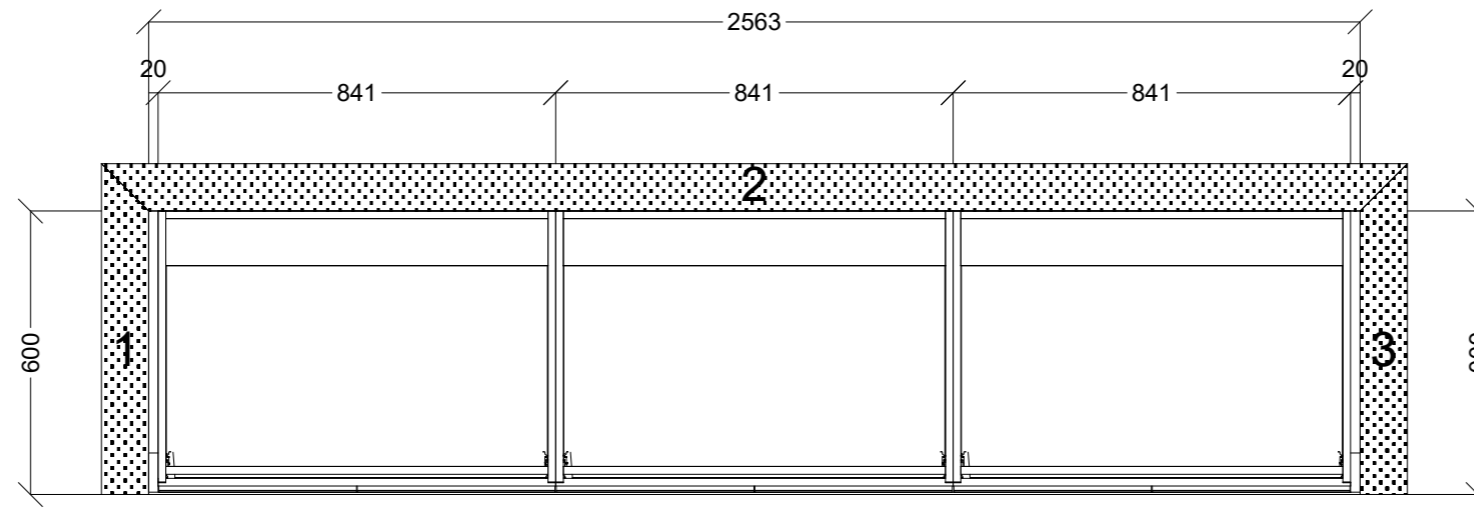

CONNECT KITCHENS	Client: JABBOUR BUILDING GROUP		Door and panels style/colour: 2PAC LEXICON 1/4 SATIN		Sheet 11 of 12
	Room: UPSTAIRS SITTING	Benchtop Colour: 60MM PEARL WHITE STONE AMBASSADOR	Drawer slides: DTC SMOOTH		Carcass: WHITE HMR
	Date: 08/08/24	Address: U1 OSBOURNE AVE MCKINNON	Handles Item No: 45' FINGER PULL		Approved by: