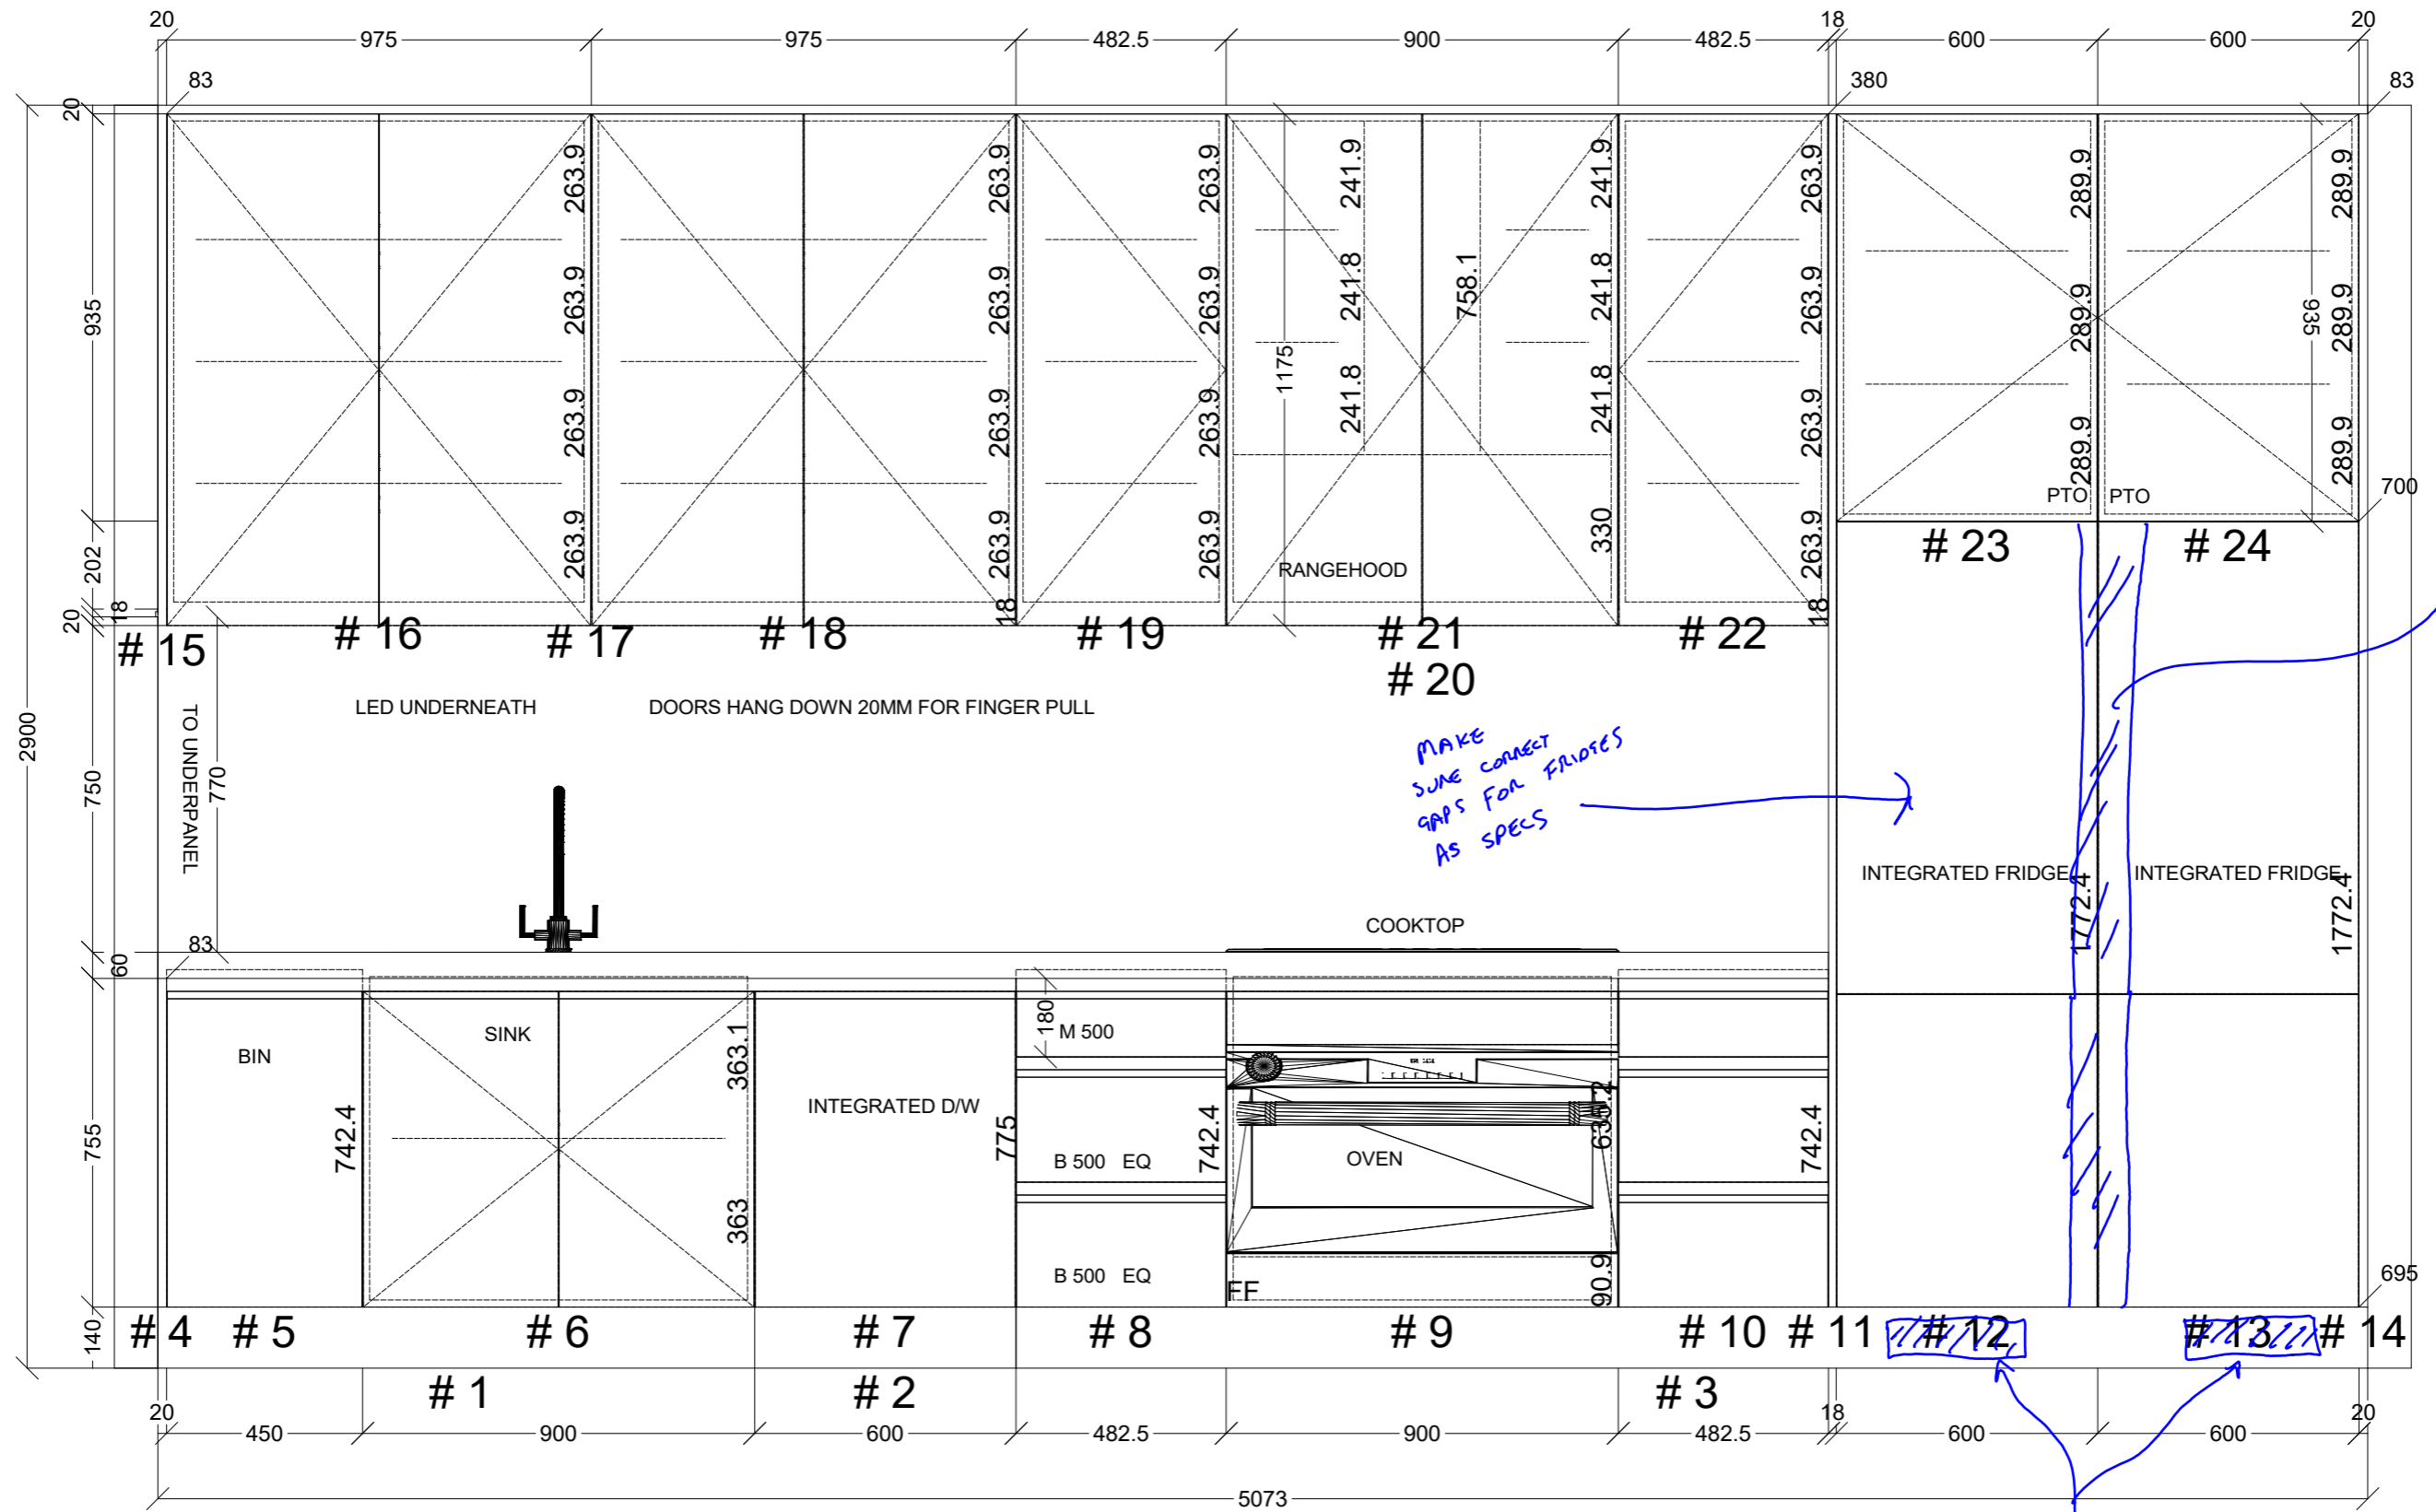

 CONNECT KITCHENS	Client: JABBOUR BUILDING GROUP		Door and panels style/colour: 2PAC LEXICON 1/4 SATIN		Sheet 1 of 12	
	Room: KITCHEN		Benchtop Colour: 60MM ELBA CLASSIC GLADSTONE		Drawer slides: DTC SMOOTH	Carcass: WHITE HMR
	Date: 08/08/24	Address: U1 OSBOURNE AVE MCKINNON		Handles Item No: 45' FINGER PULL		Approved by:

	Client: JABBOUR BUILDING GROUP		Door and panels style/colour: 2PAC LEXICON 1/4 SATIN		Sheet 2 of 12
	Room: KITCHEN	Benchtop Colour: 60MM ELBA CLASSIC GLADSTONE		Drawer slides: DTC SMOOTH	Carcass: WHITE HMR
	Date: 08/08/24	Address: U1 OSBOURNE AVE MCKINNON		Handles Item No: 45' FINGER PULL	Approved by:

	Client: JABBOUR BUILDING GROUP		Door and panels style/colour: 2PAC LEXICON 1/4 SATIN			Sheet 4 of 12
	Room: KITCHEN	Benchtop Colour: 60MM ELBA CLASSIC GLADSTONE		Drawer slides: DTC SMOOTH		Carcass: WHITE HMR
	Date: 08/08/24	Address: U1 OSBOURNE AVE MCKINNON		Handles Item No: 45' FINGER PULL		Approved by:

 CONNECT KITCHENS	Client: JABBOUR BUILDING GROUP		Door and panels style/colour: 2PAC LEXICON 1/4 SATIN		Sheet 5 of 12
	Room: PANTRY	Benchtop Colour: 60MM ELBA CLASSIC GLADSTONE		Drawer slides: DTC SMOOTH	Carcass: WHITE HMR
	Date: 08/08/24	Address: U1 OSBOURNE AVE MCKINNON	Handles Item No: 45' FINGER PULL		Approved by: