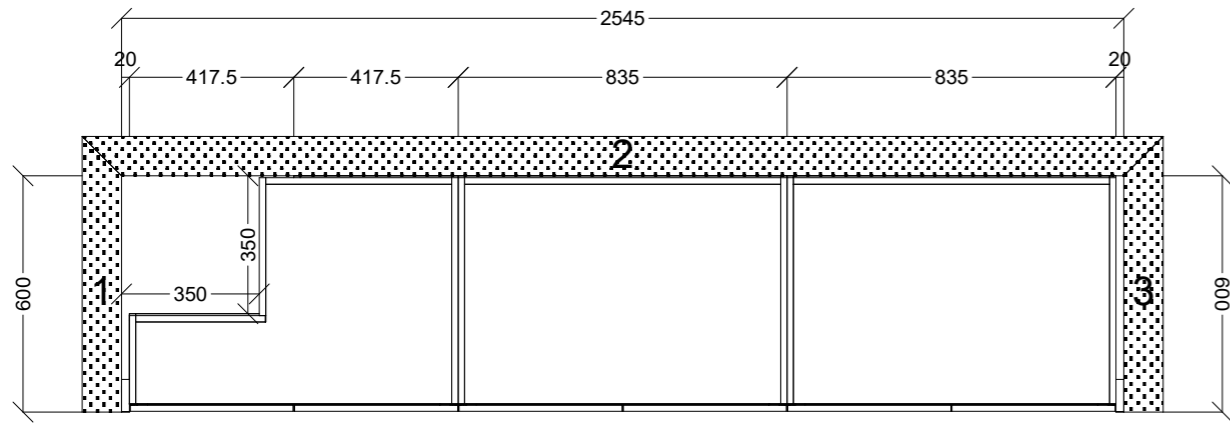

	Client: JABBOUR BUILDING GROUP		Door and panels style/colour: NIKPOL SILVERWOOD BLACK		Sheet 1 of 7
	Room: GUEST ROBE GROUND FLOOR	Benchtop Colour: N/A	Drawer slides: DTC SMOOTH		Carcass: WHITE HMR / <i>BLACK EDGE</i>
	Date: 07/08/24	Address: U2 OSBOURNE AVE MCKINNON	Handles Item No: PUSH TO OPEN		Approved by:

	Client: JABBOUR BUILDING GROUP		Door and panels style/colour: NIKPOL SILVERWOOD BLACK		Sheet 2 of 7
	Room: BED 1 ROBE 1ST FLOOR	Benchtop Colour: N/A	Drawer slides: DTC SMOOTH		Carcass: WHITE HMR / <i>BLACK EDGE</i>
	Date: 07/08/24	Address: U2 OSBOURNE AVE MCKINNON	Handles Item No: PUSH TO OPEN		Approved by: