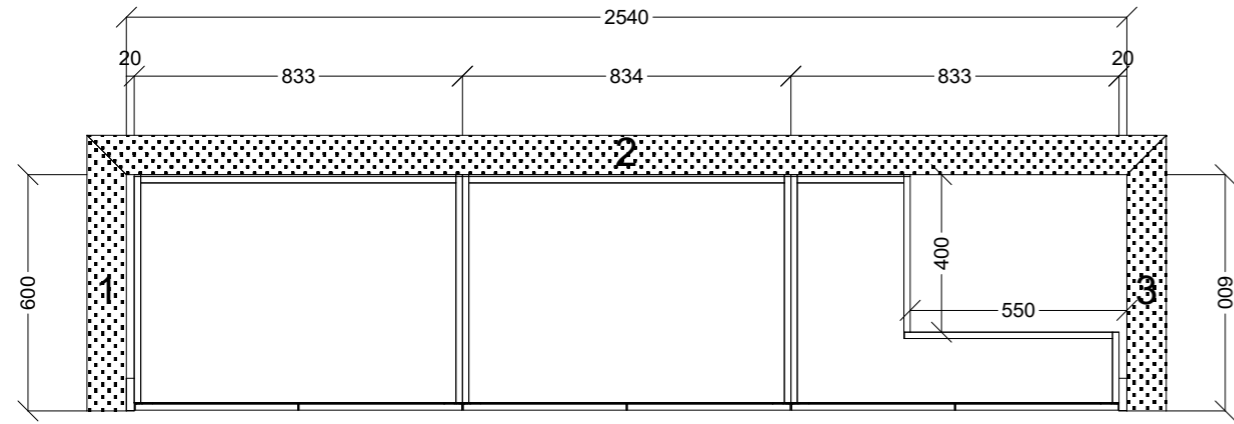

	Client: JABBOUR BUILDING GROUP		Door and panels style/colour: NIKPOL SILVERWOOD BLACK		Sheet 1 of 7
	Room: GUEST ROBE GROUND FLOOR	Benchtop Colour: N/A	Drawer slides: DTC SMOOTH		Carcass: WHITE HMR / <i>BLACK EDGE</i>
	Date: 07/08/24	Address: U2 OSBOURNE AVE MCKINNON	Handles Item No: PUSH TO OPEN		Approved by:

	Client: JABBOUR BUILDING GROUP		Door and panels style/colour: NIKPOL SILVERWOOD BLACK		Sheet 2 of 7
	Room: BED 1 ROBE 1ST FLOOR	Benchtop Colour: N/A	Drawer slides: DTC SMOOTH		Carcass: WHITE HMR / <i>BLACK EDGE</i>
	Date: 07/08/24	Address: U2 OSBOURNE AVE MCKINNON	Handles Item No: PUSH TO OPEN		Approved by: