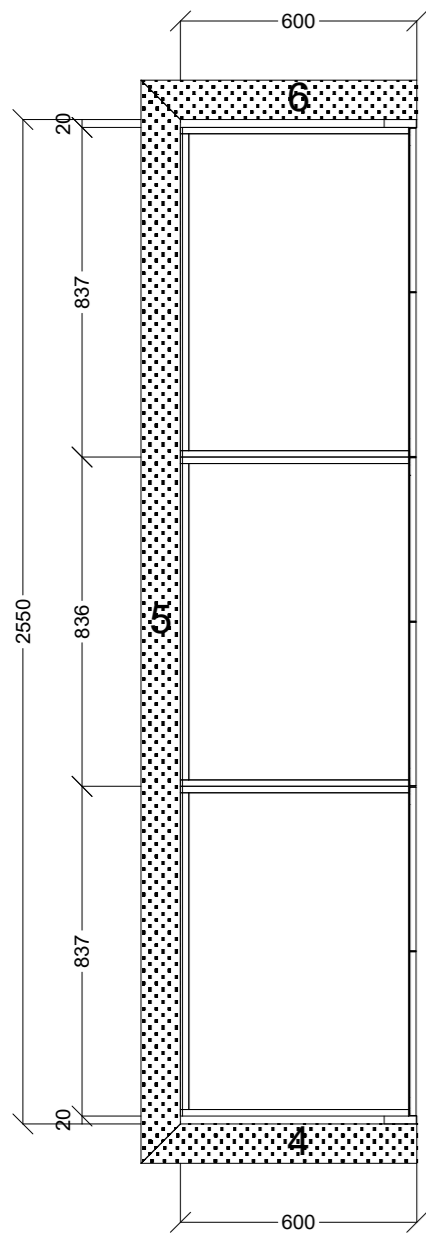

Client: JABBOUR BUILDING GROUP		Door and panels style/colour: NIKPOL SILVERWOOD BLACK		Sheet 4 of 7
	Room: MASTER WIR	Benchtop Colour: N/A	Drawer slides: DTC SMOOTH		Carcass: WHITE HMR <i>BLACK EDGE</i>
	Date: 07/08/24	Address: U2 OSBOURNE AVE MCKINNON	Handles Item No: PUSH TO OPEN		Approved by: