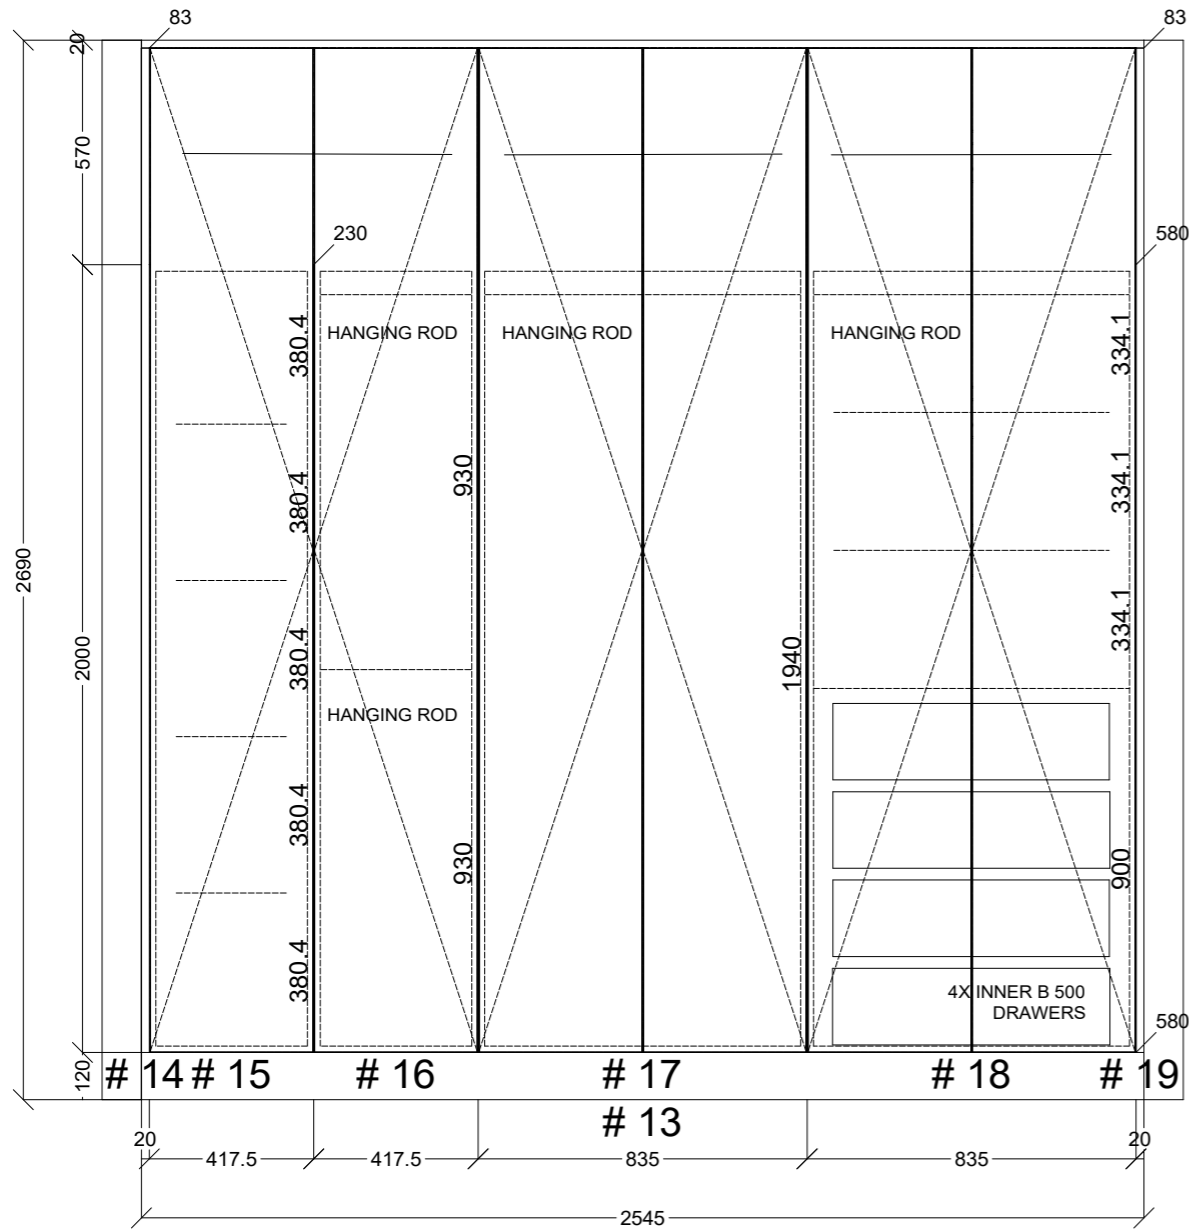

	Client: JABBOUR BUILDING GROUP		Door and panels style/colour: NIKPOL SILVERWOOD BLACK		Sheet 2 of 7
	Room: BED 1 ROBE 1ST FLOOR	Benchtop Colour: N/A	Drawer slides: DTC SMOOTH		Carcass: WHITE HMR / <i>BLACK EDGE</i>
	Date: 07/08/24	Address: U2 OSBOURNE AVE MCKINNON	Handles Item No: PUSH TO OPEN		Approved by: