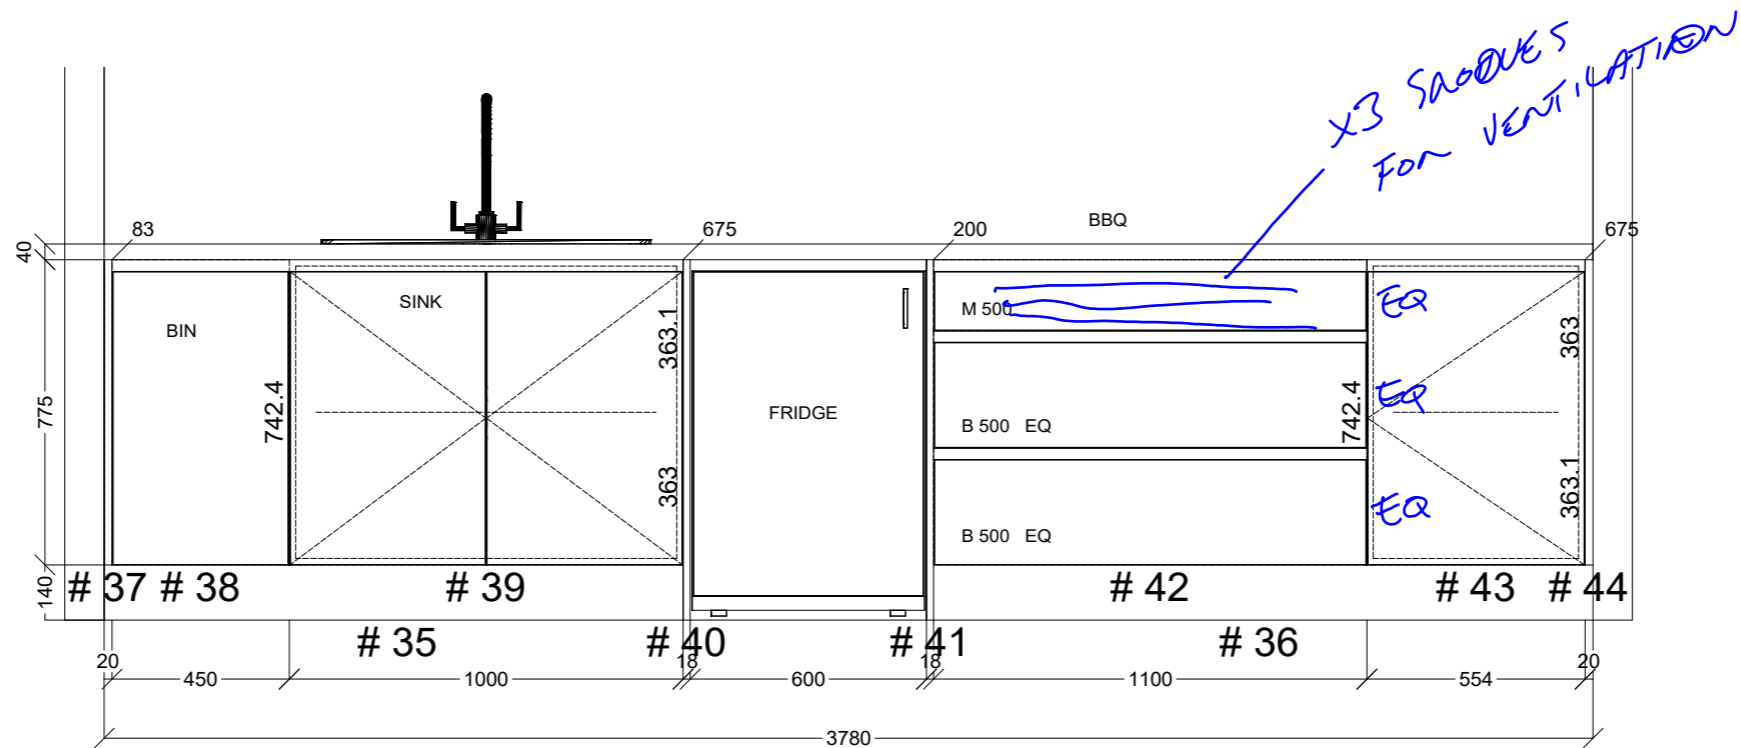

Client: JABBOUR BUILDING GROUP		Door and panels style/colour: NIKPOL BLACK ANTI FINGERPRINT		Sheet 7 of 7
	Room: BBQ	Benchtop Colour: 40MM CARRARA MIST STONE		Drawer slides: DTC SMOOTH	Carcass: WHITE HMR / <i>BLACK ROSE</i>
	Date: 07/08/24	Address: U2 OSBOURNE AVE MCKINNON		Handles Item No: 45' FINGER PULL	Approved by: