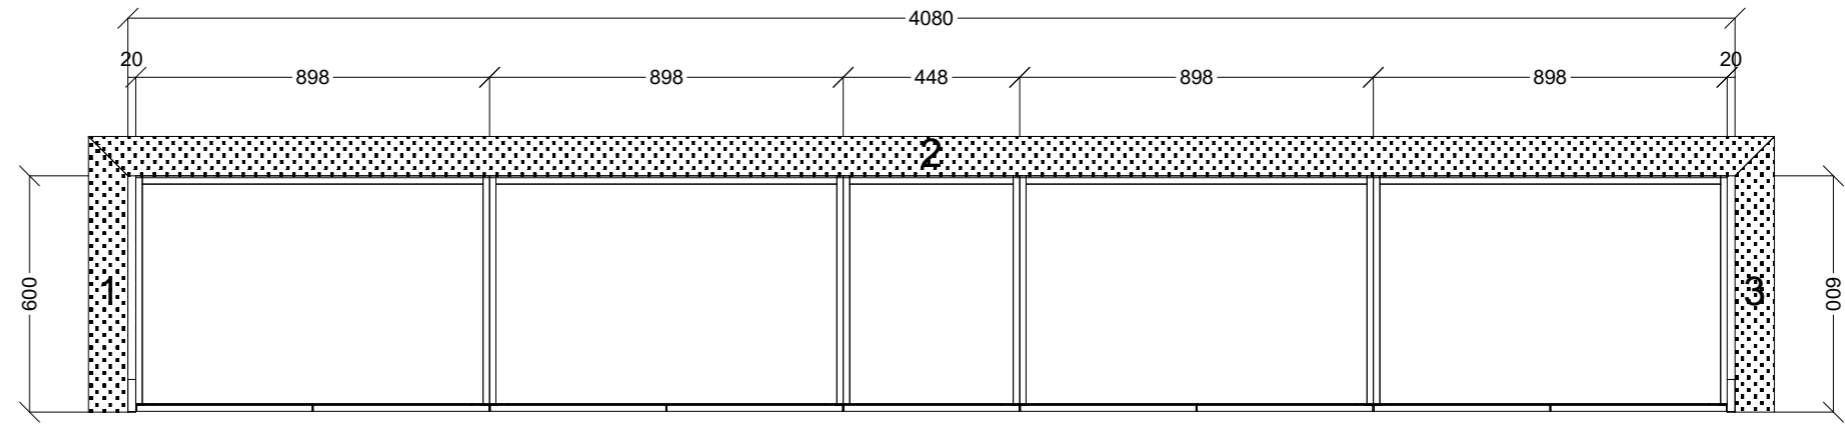

	Client: JABBOUR BUILDING GROUP		Door and panels style/colour: NIKPOL SILVERWOOD BLACK		Sheet 1 of 7
	Room: GUEST ROBE GROUND FLOOR	Benchtop Colour: N/A	Drawer slides: DTC SMOOTH		Carcass: WHITE HMR / <i>BLACK EDGE</i>
	Date: 07/08/24	Address: U2 OSBOURNE AVE MCKINNON	Handles Item No: PUSH TO OPEN		Approved by:

	Client: JABBOUR BUILDING GROUP		Door and panels style/colour: NIKPOL SILVERWOOD BLACK		Sheet 2 of 7
	Room: BED 1 ROBE 1ST FLOOR	Benchtop Colour: N/A	Drawer slides: DTC SMOOTH		Carcass: WHITE HMR / <i>BLACK EDGE</i>
	Date: 07/08/24	Address: U2 OSBOURNE AVE MCKINNON	Handles Item No: PUSH TO OPEN		Approved by:

	Client: JABBOUR BUILDING GROUP		Door and panels style/colour: NIKPOL SILVERWOOD BLACK		Sheet 3 of 7
	Room: BED 2 ROBE 1ST FLOOR	Benchtop Colour: N/A		Drawer slides: DTC SMOOTH	Carcass: WHITE HMR / BLACK EDGE
	Date: 07/08/24	Address: U2 OSBOURNE AVE MCKINNON		Handles Item No: PUSH TO OPEN	Approved by: