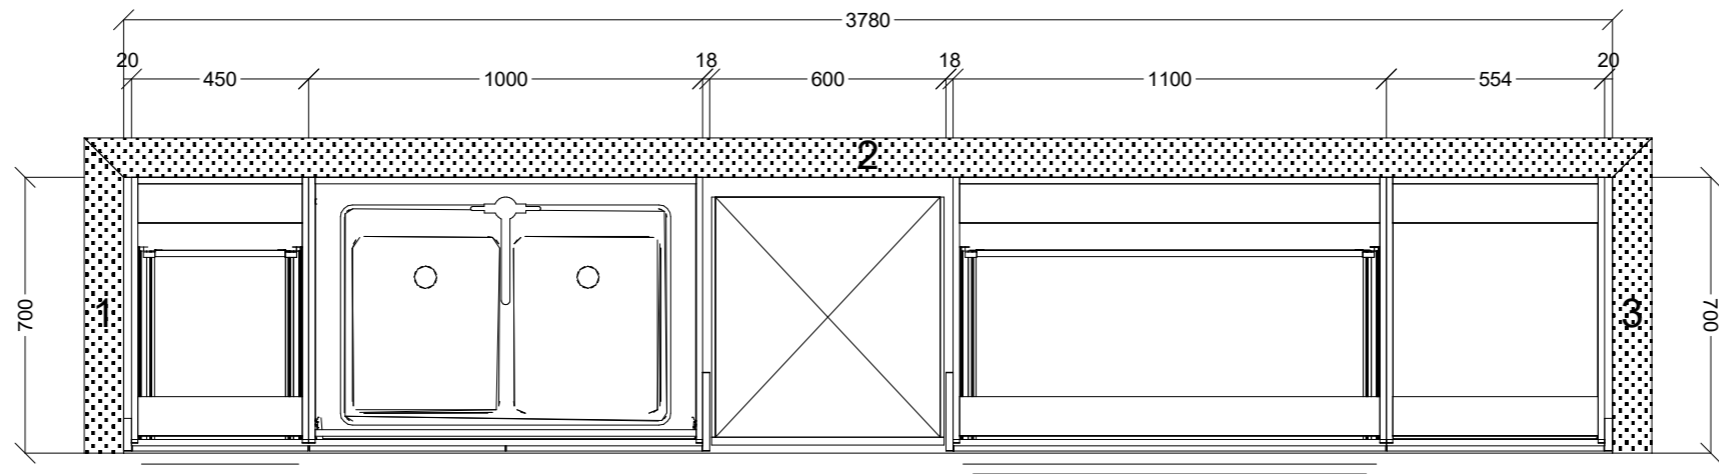

Client: JABBOUR BUILDING GROUP		Door and panels style/colour: NIKPOL BLACK ANTI FINGERPRINT		Sheet 7 of 7
	Room: BBQ	Benchtop Colour: 40MM CARRARA MIST STONE		Drawer slides: DTC SMOOTH	Carcass: WHITE HMR / <i>BLACK ROSE</i>
	Date: 07/08/24	Address: U2 OSBOURNE AVE MCKINNON		Handles Item No: 45' FINGER PULL	Approved by: