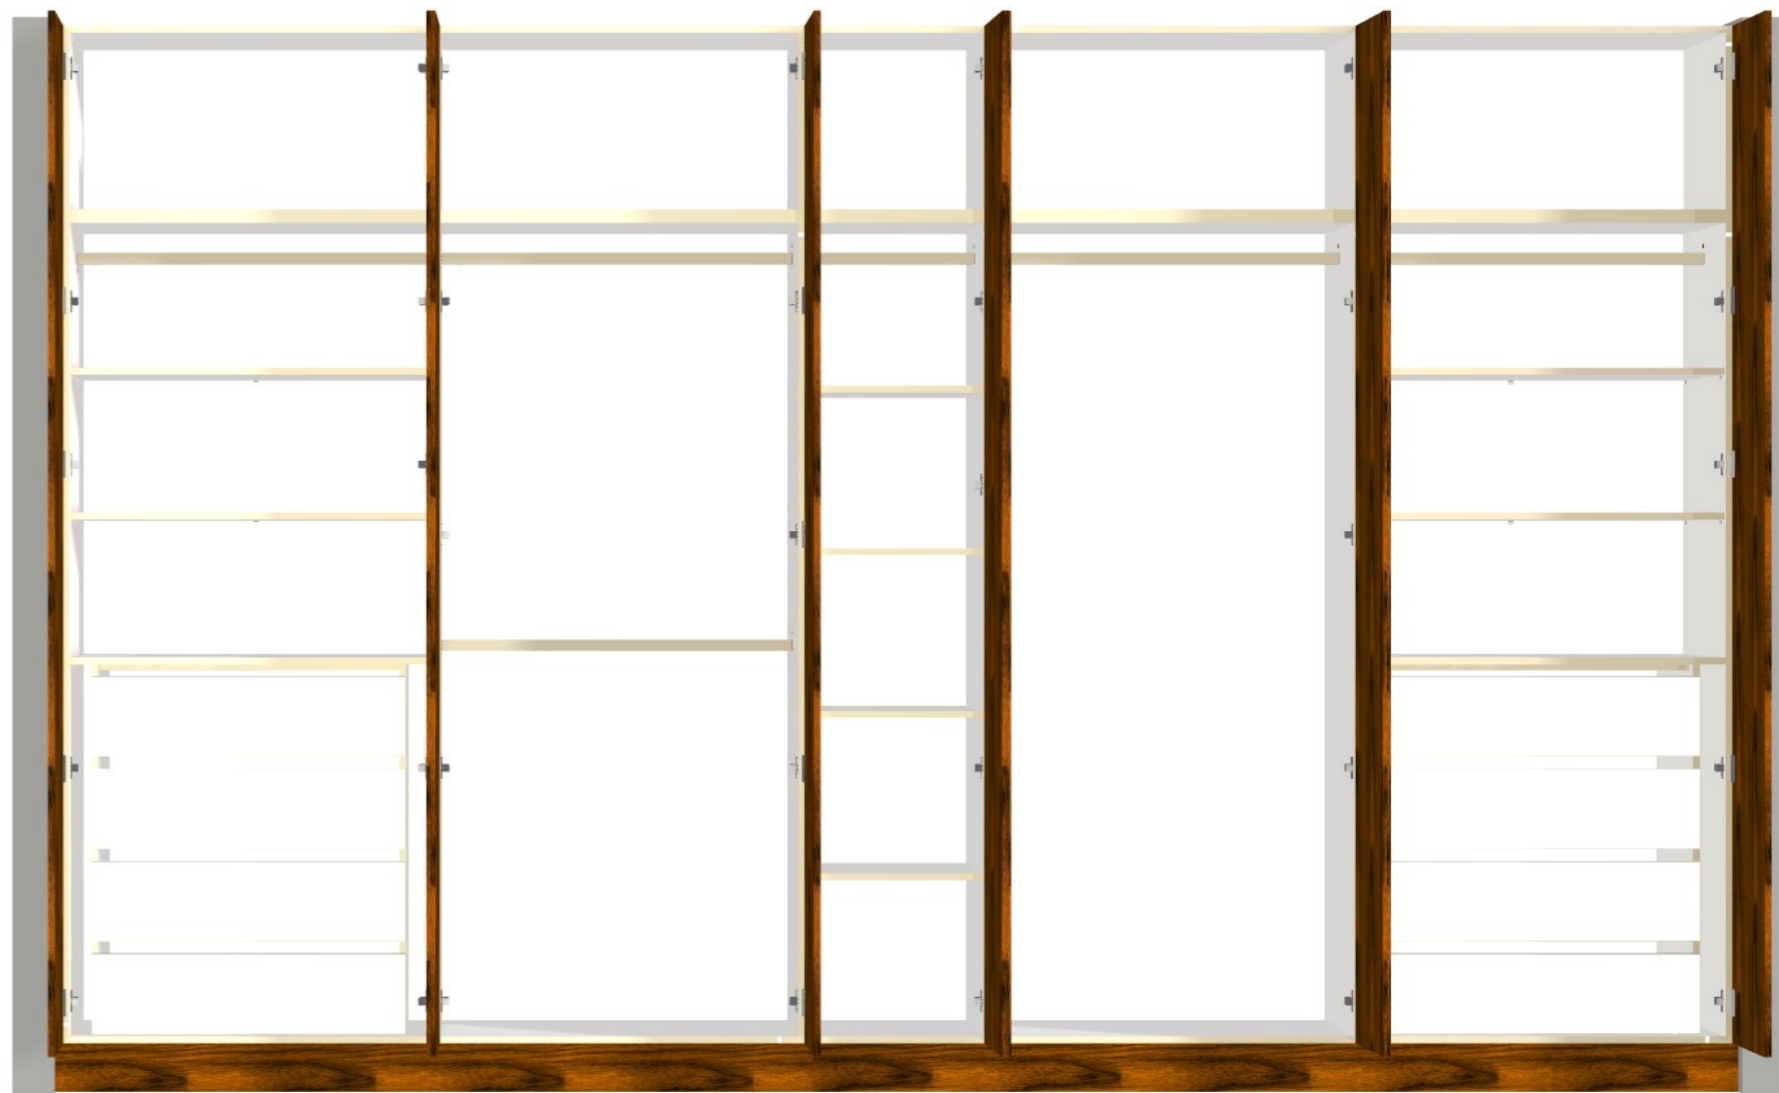

CONNECT KITCHENS	Client: JABBOUR BUILDING GROUP		Door and panels style/colour: NIKPOL SILVERWOOD BLACK		Sheet 6 of 7
	Room: MASTER WIR	Benchtop Colour: N/A		Drawer slides: DTC SMOOTH	Carcass: WHITE HMR
	Date: 07/08/24	Address: U2 OSBOURNE AVE MCKINNON		Handles Item No: PUSH TO OPEN	Approved by: