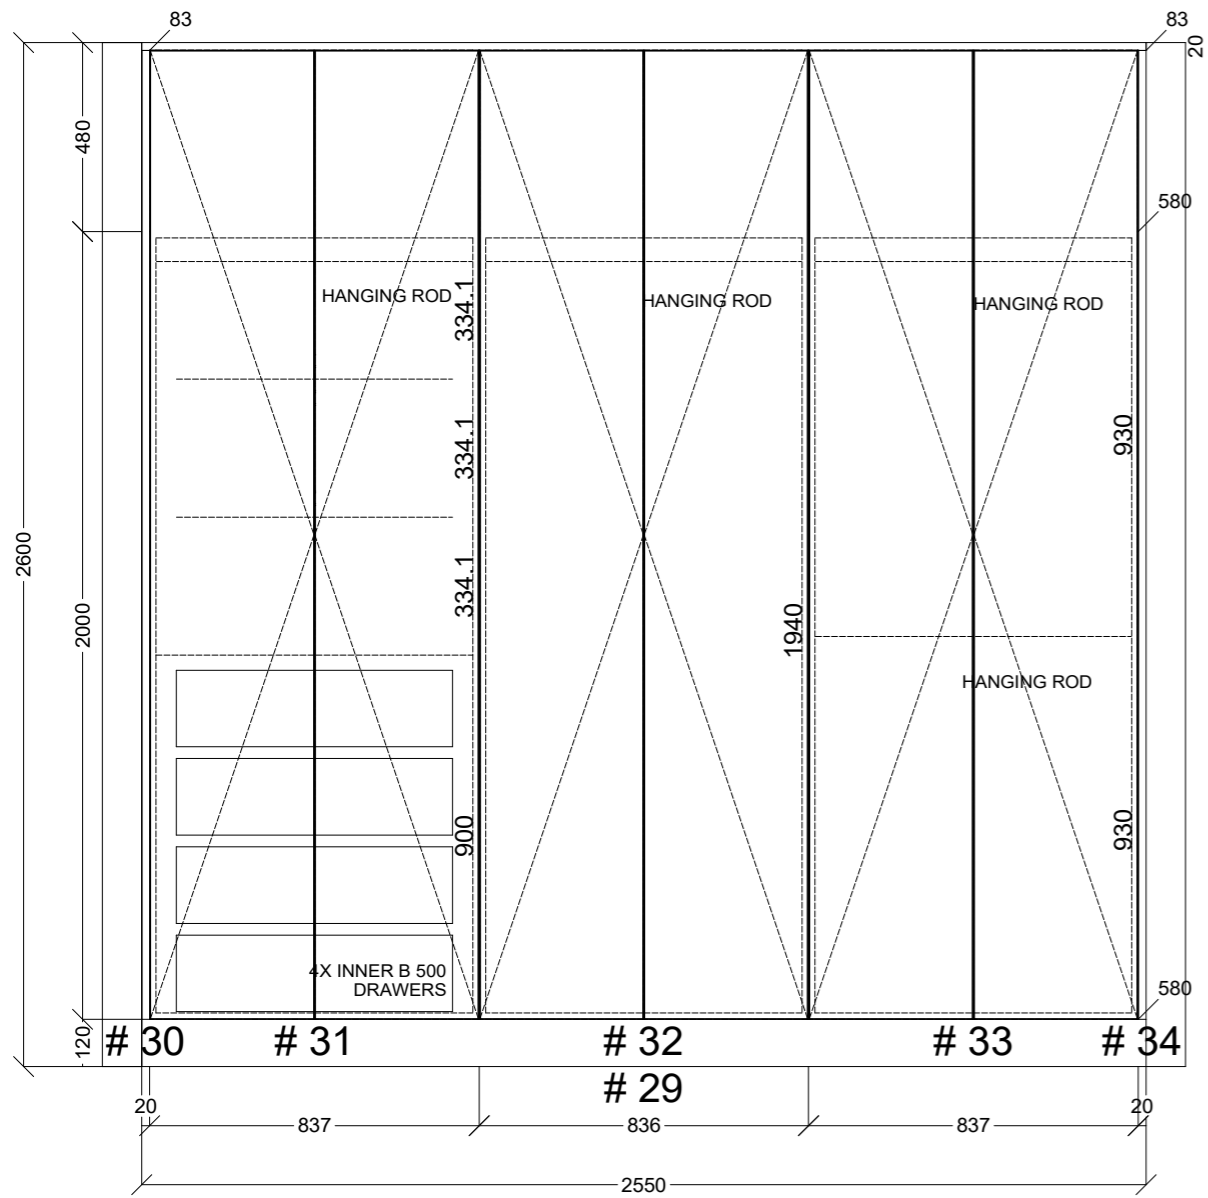

CONNECT KITCHENS	Client: JABBOUR BUILDING GROUP		Door and panels style/colour: NIKPOL SILVERWOOD BLACK		Sheet 5 of 7	
	Room: MASTER WIR		Benchtop Colour: N/A		Drawer slides: DTC SMOOTH	Carcass: WHITE HMR
	Date: 07/08/24	Address: U2 OSBOURNE AVE MCKINNON		Handles Item No: PUSH TO OPEN		Approved by: