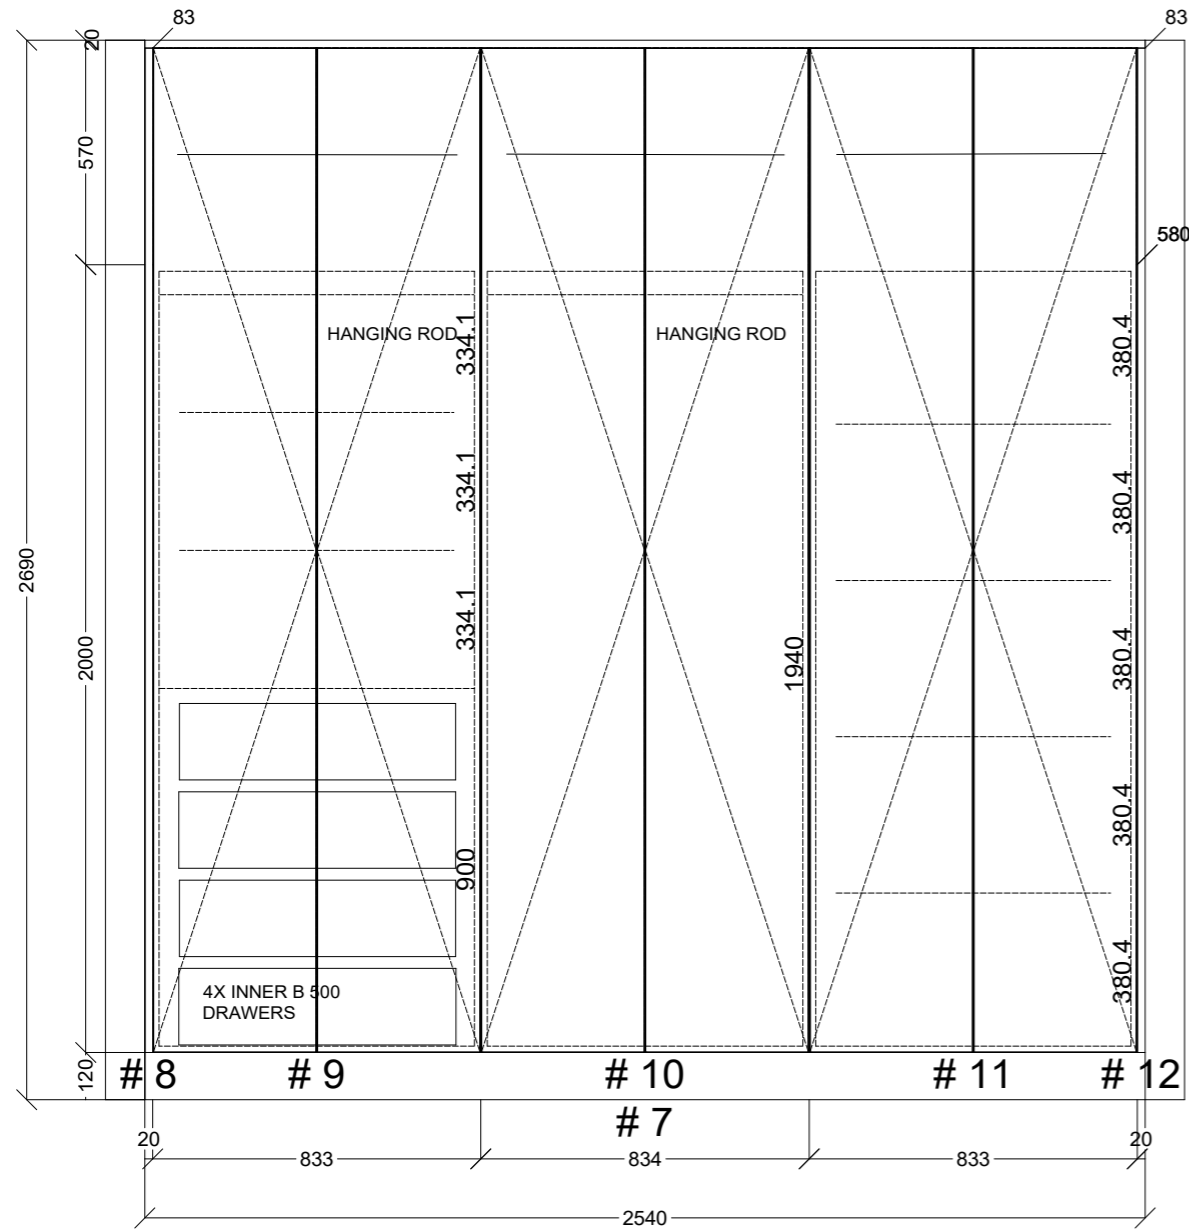

	Client: JABBOUR BUILDING GROUP		Door and panels style/colour: NIKPOL SILVERWOOD BLACK		Sheet 2 of 7
	Room: BED 1 ROBE 1ST FLOOR	Benchtop Colour: N/A	Drawer slides: DTC SMOOTH		Carcass: WHITE HMR / <i>BLACK EDGE</i>
	Date: 07/08/24	Address: U2 OSBOURNE AVE MCKINNON	Handles Item No: PUSH TO OPEN		Approved by: