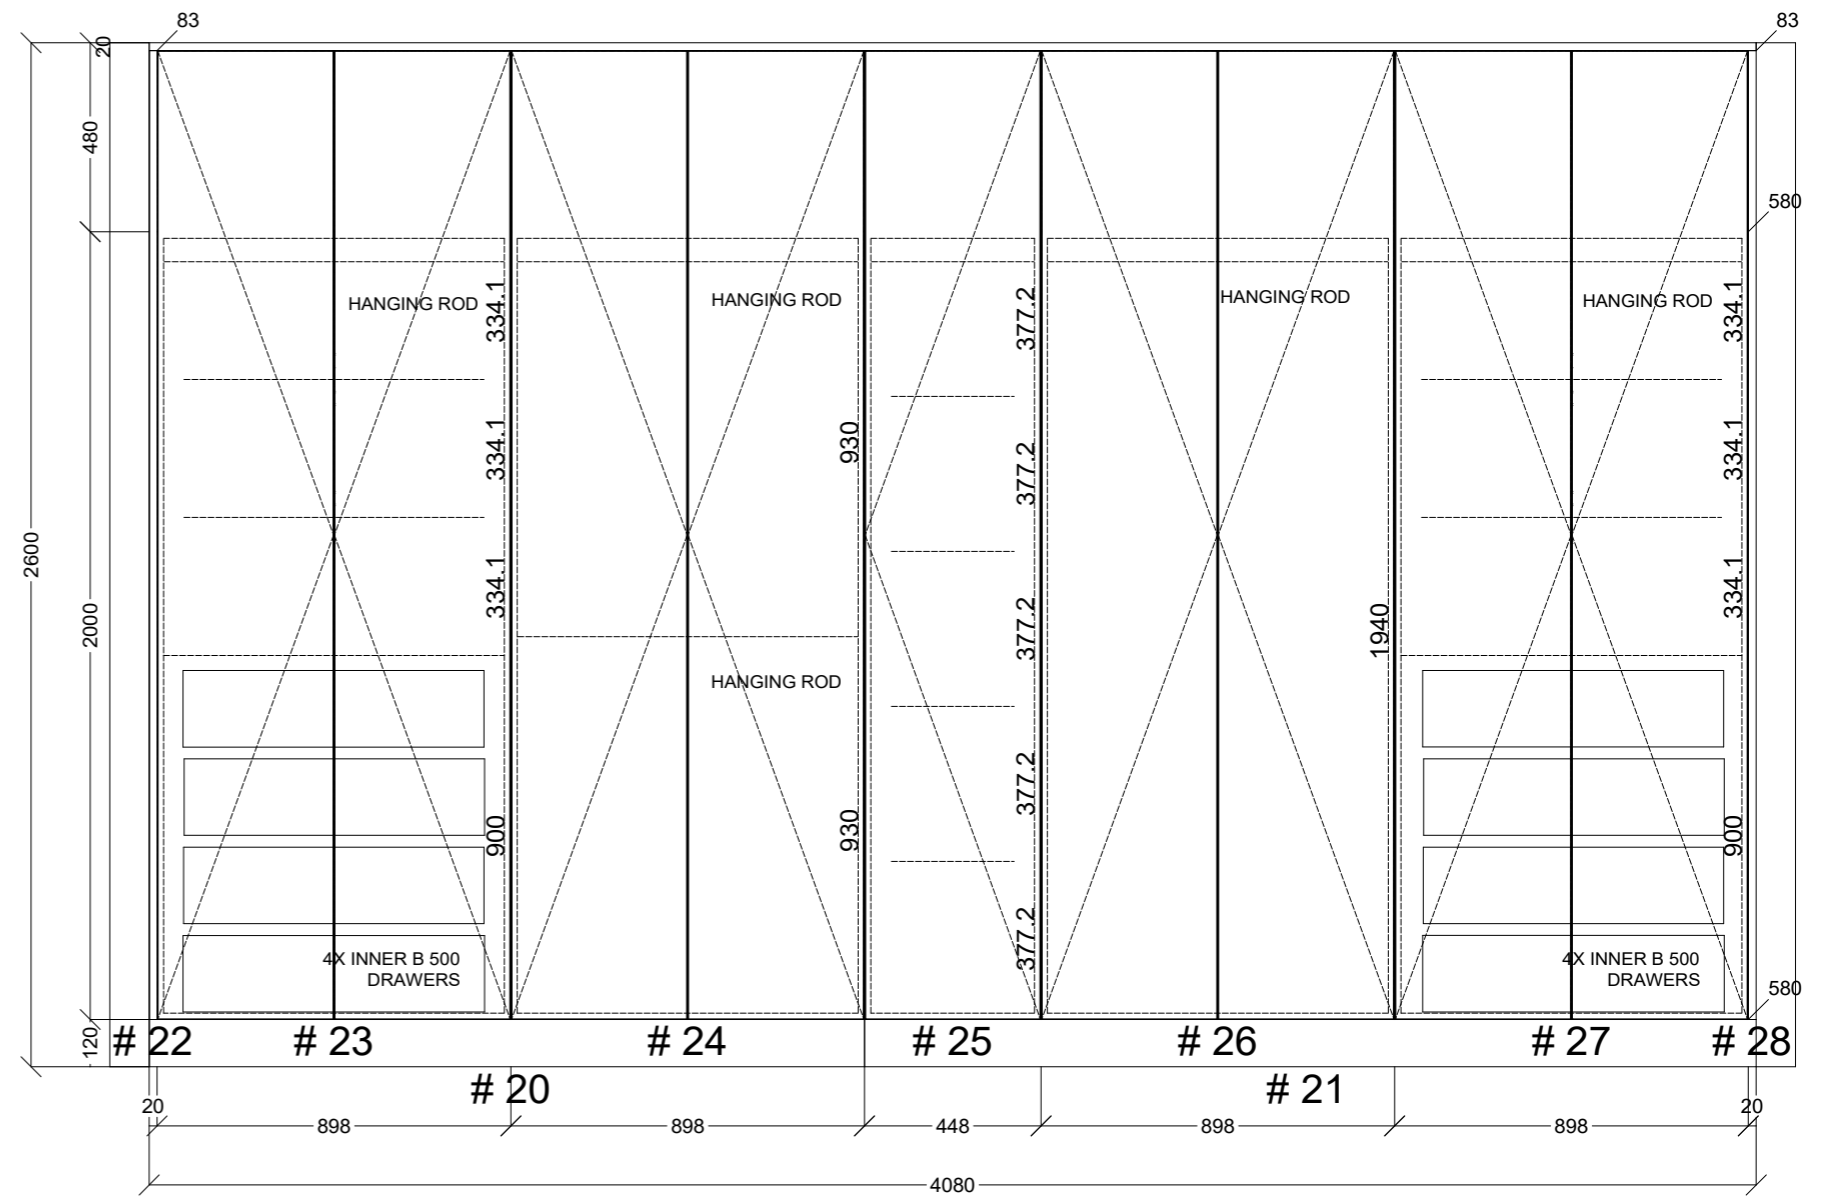

CONNECT KITCHENS	Client: JABBOUR BUILDING GROUP		Door and panels style/colour: NIKPOL SILVERWOOD BLACK		Sheet 5 of 7	
	Room: MASTER WIR		Benchtop Colour: N/A		Drawer slides: DTC SMOOTH	Carcass: WHITE HMR
	Date: 07/08/24	Address: U2 OSBOURNE AVE MCKINNON		Handles Item No: PUSH TO OPEN		Approved by: