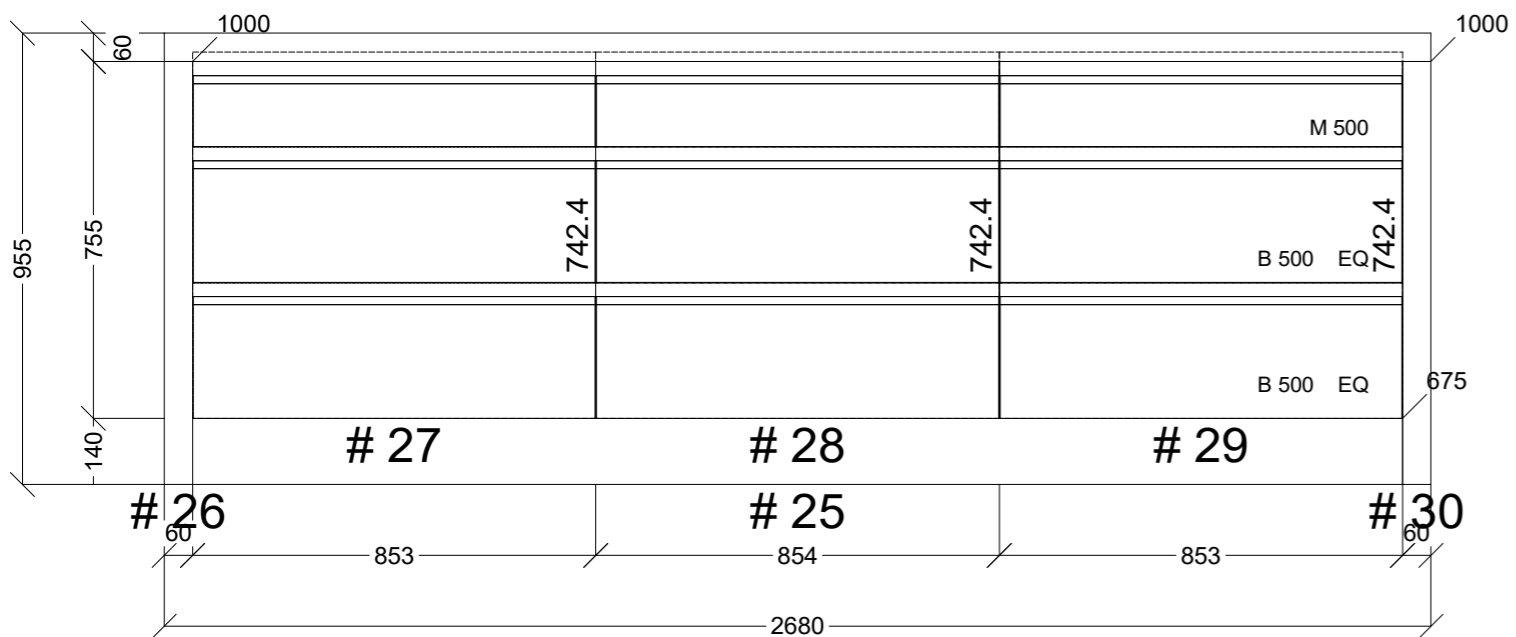

 CONNECT KITCHENS	Client: JABBOUR BUILDING GROUP		Door and panels style/colour: 2PAC LEXICON 1/4 SATIN			Sheet 1 of 12	
	Room: KITCHEN		Benchtop Colour: 60MM ELBA CLASSIC GLADSTONE		Drawer slides: DTC SMOOTH		Carcass: WHITE HMR
	Date: 08/08/24	Address: U2 OSBOURNE AVE MCKINNON		Handles Item No: 45' FINGER PULL		Approved by:	

VEAT
 CUT OUTS
 SAME
 AS UNIT 1

g pull

	Client: JABBOUR BUILDING GROUP		Door and panels style/colour: 2PAC LEXICON 1/4 SATIN		Sheet 2 of 12
	Room: KITCHEN	Benchtop Colour: 60MM ELBA CLASSIC GLADSTONE		Drawer slides: DTC SMOOTH	Carcass: WHITE HMR
	Date: 08/08/24	Address: U2 OSBOURNE AVE MCKINNON		Handles Item No: 45' FINGER PULL	Approved by: