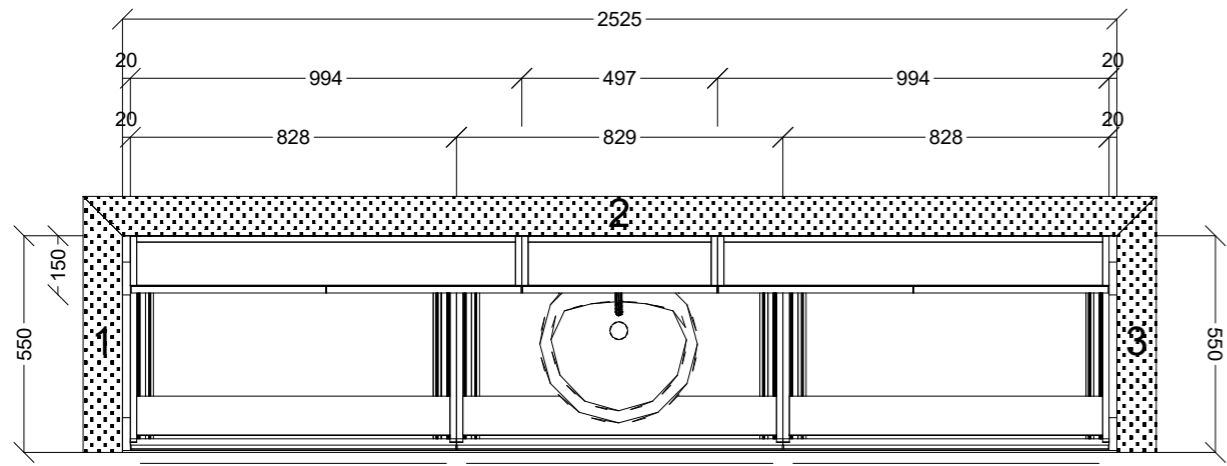

*Extend
CABS + Arrow
SUB*

	Client: JABBOUR BUILDING GROUP		Door and panels style/colour: 2PAC LEXICON 1/4 SATIN		Sheet 9 of 12
	Room: BATHROOM 1ST FLOOR	Benchtop Colour: 200MM ELBA CLASSIC GLADSTONE	Drawer slides: DTC SMOOTH		Carcass: WHITE HMR
	Date: 08/08/24	Address: U2 OSBOURNE AVE MCKINNON	Handles Item No: 45' FINGER PULL	Approved by: