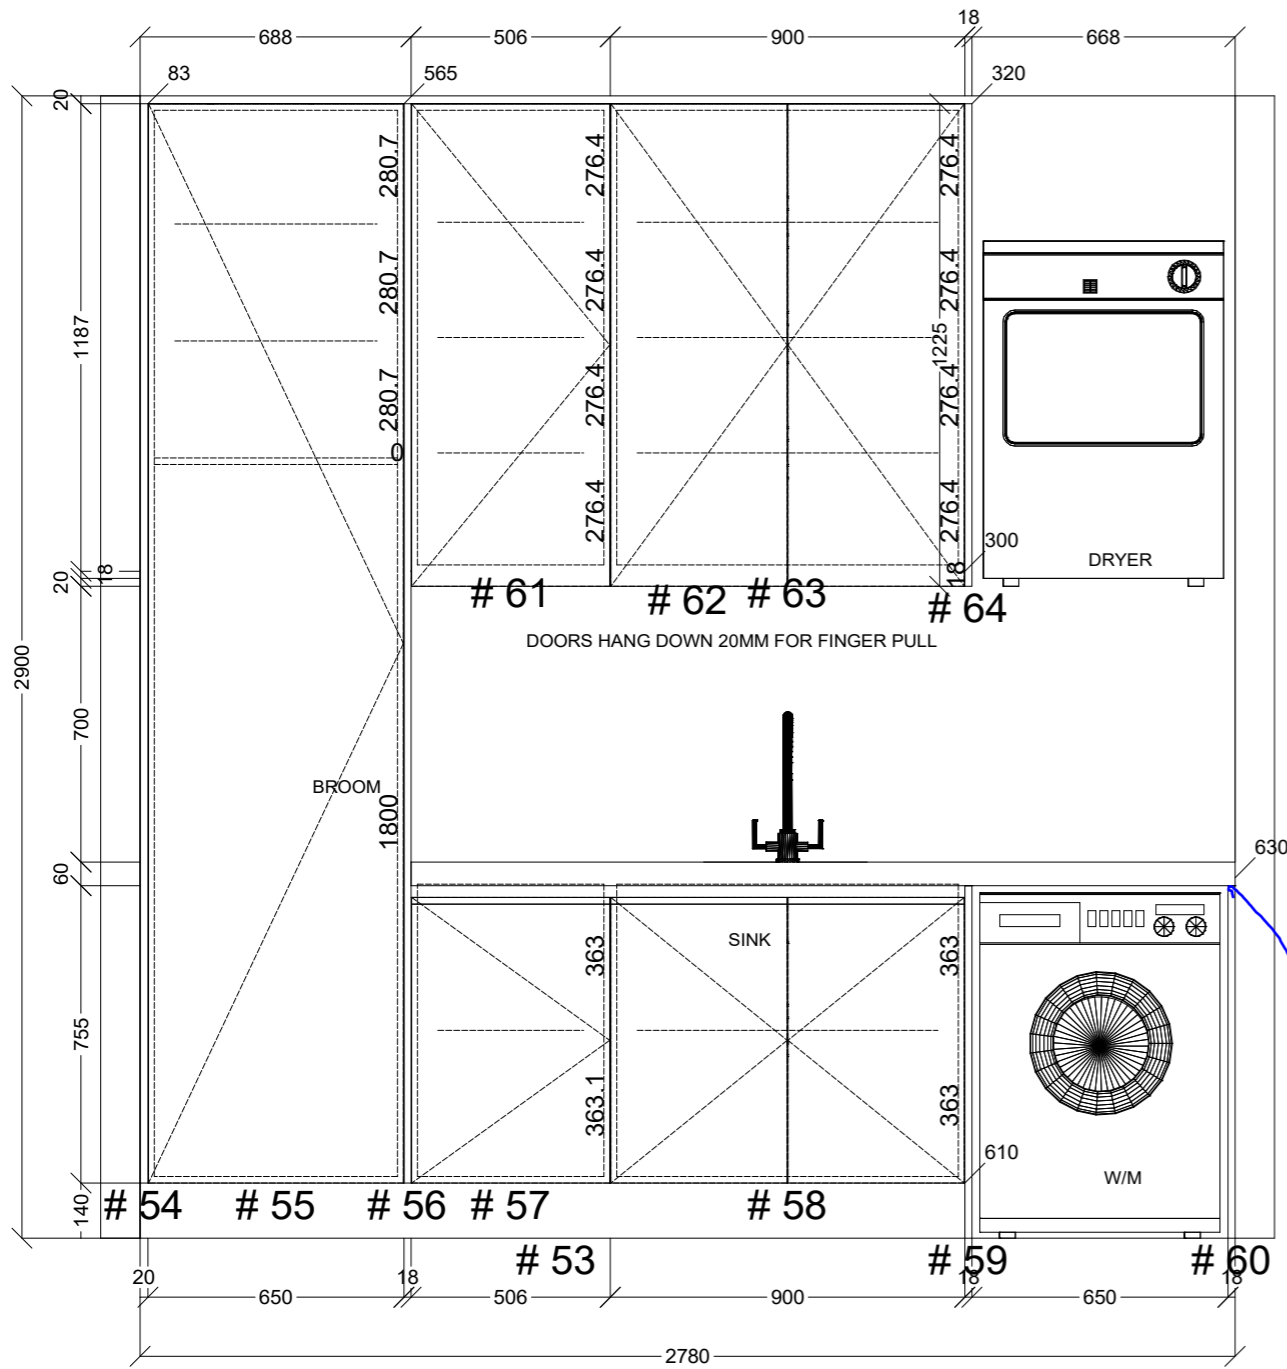

*CHECK
OUT PANEL
SO IT REACHES
SUB FOR
SUPPORT*