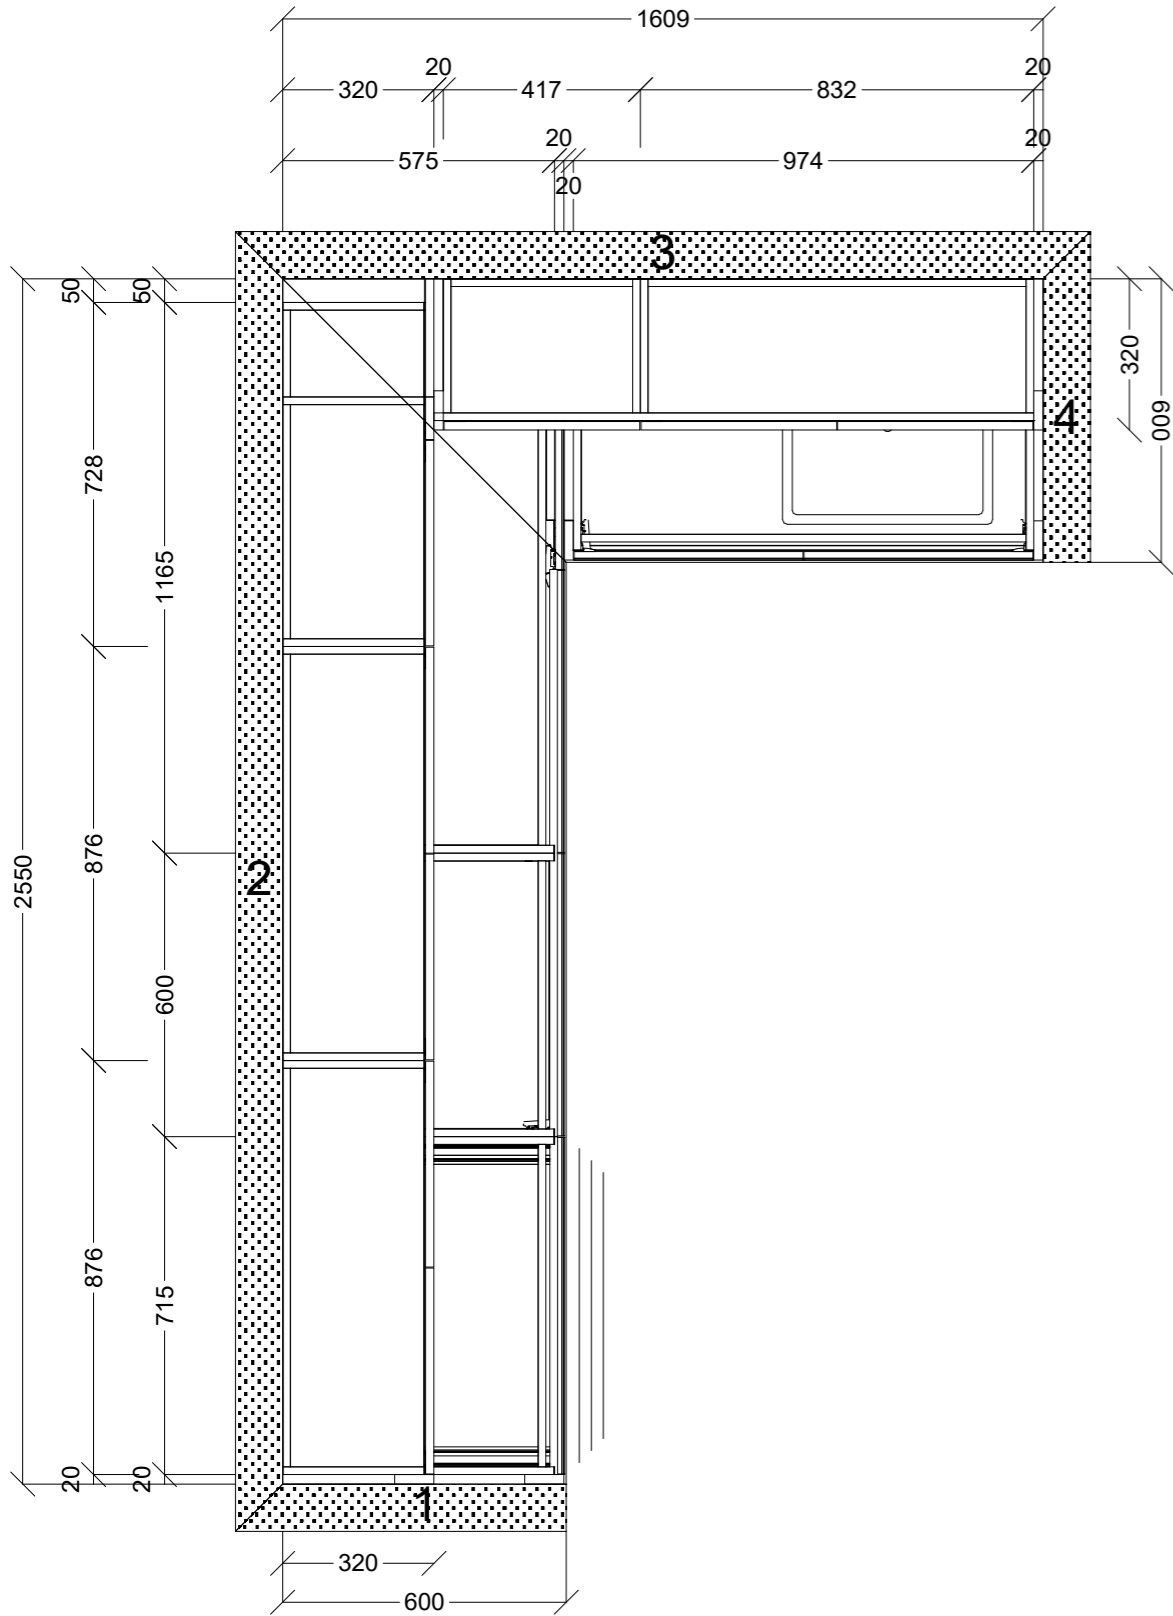

Client: JABBOUR BUILDING GROUP		Door and panels style/colour: 2PAC LEXICON 1/4 SATIN		Sheet 5 of 12
	Room: PANTRY	Benchtop Colour: 60MM ELBA CLASSIC GLADSTONE		Drawer slides: DTC SMOOTH	Carcass: WHITE HMR
	Date: 08/08/24	Address: U2 OSBOURNE AVE MCKINNON		Handles Item No: 45' FINGER PULL	Approved by: