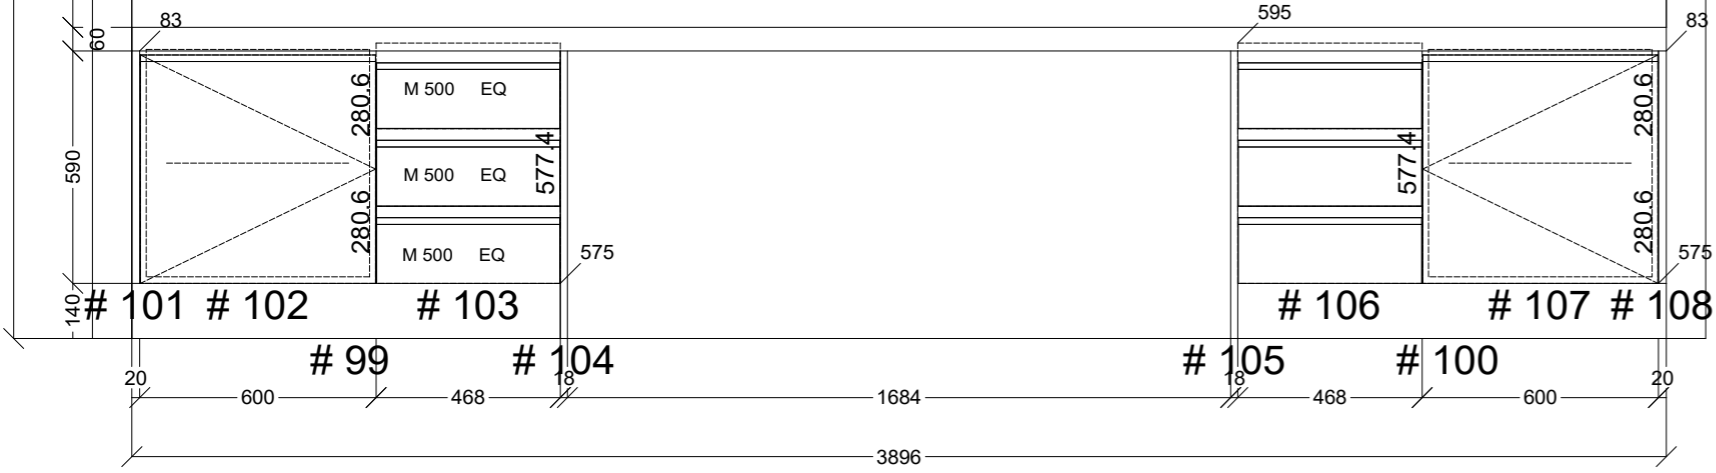

Client: JABBOUR BUILDING GROUP		Door and panels style/colour: 2PAC LEXICON 1/4 SATIN		Sheet 12 of 12
	Room: STUDY GROUND FLOOR	Benchtop Colour: 60MM PEARL WHITE STONE AMBASSADOR		Drawer slides: DTC SMOOTH	Carcass: WHITE HMR
	Date: 08/08/24	Address: U2 OSBOURNE AVE MCKINNON		Handles Item No: 45' FINGER PULL	Approved by: