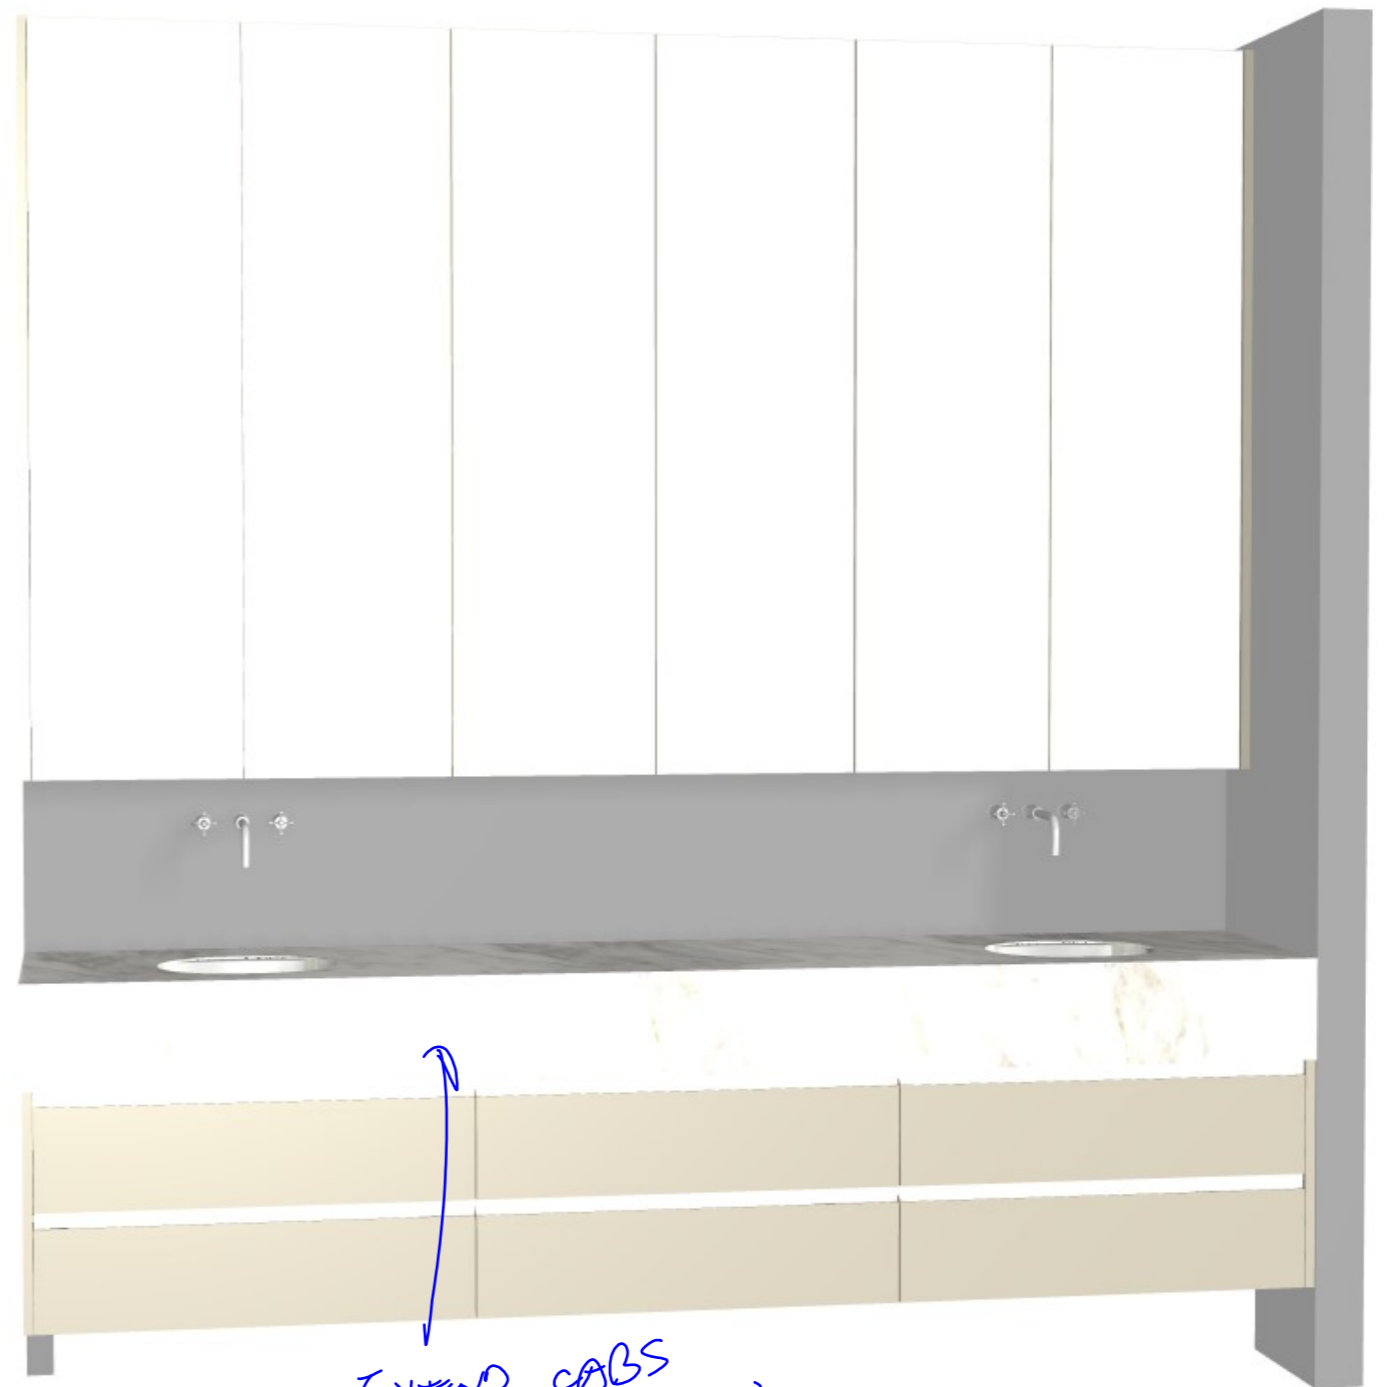

*Extend CAB'S
AND Allow SUB!*

	Client: JABBOUR BUILDING GROUP		Door and panels style/colour: 2PAC LEXICON 1/4 SATIN		Sheet 8 of 12	
	Room: ENSUITE 1ST FLOOR		Benchtop Colour: 200MM ELBA CLASSIC GLADSTONE		Drawer slides: DTC SMOOTH	
	Date: 08/08/24		Address: U2 OSBOURNE AVE MCKINNON		Handles Item No: 45' FINGER PULL	Approved by: