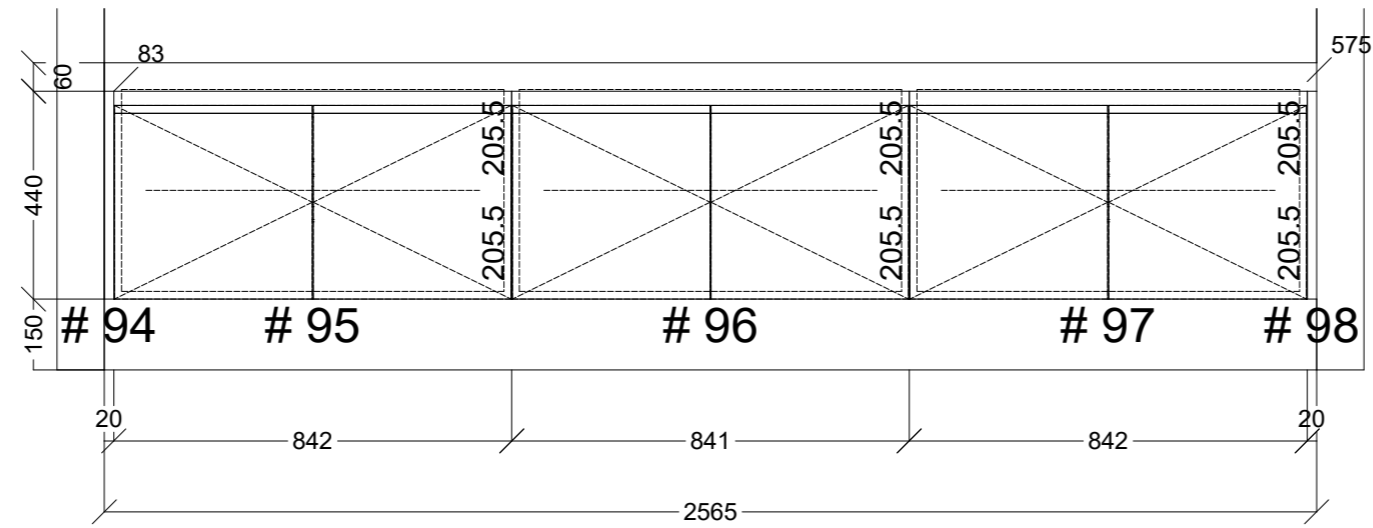

CONNECT KITCHENS	Client: JABBOUR BUILDING GROUP		Door and panels style/colour: 2PAC LEXICON 1/4 SATIN		Sheet 11 of 12
	Room: UPSTAIRS SITTING	Benchtop Colour: 60MM PEARL WHITE STONE AMBASSADOR	Drawer slides: DTC SMOOTH		Carcass: WHITE HMR
	Date: 08/08/24	Address: U2 OSBOURNE AVE MCKINNON	Handles Item No: 45' FINGER PULL		Approved by: