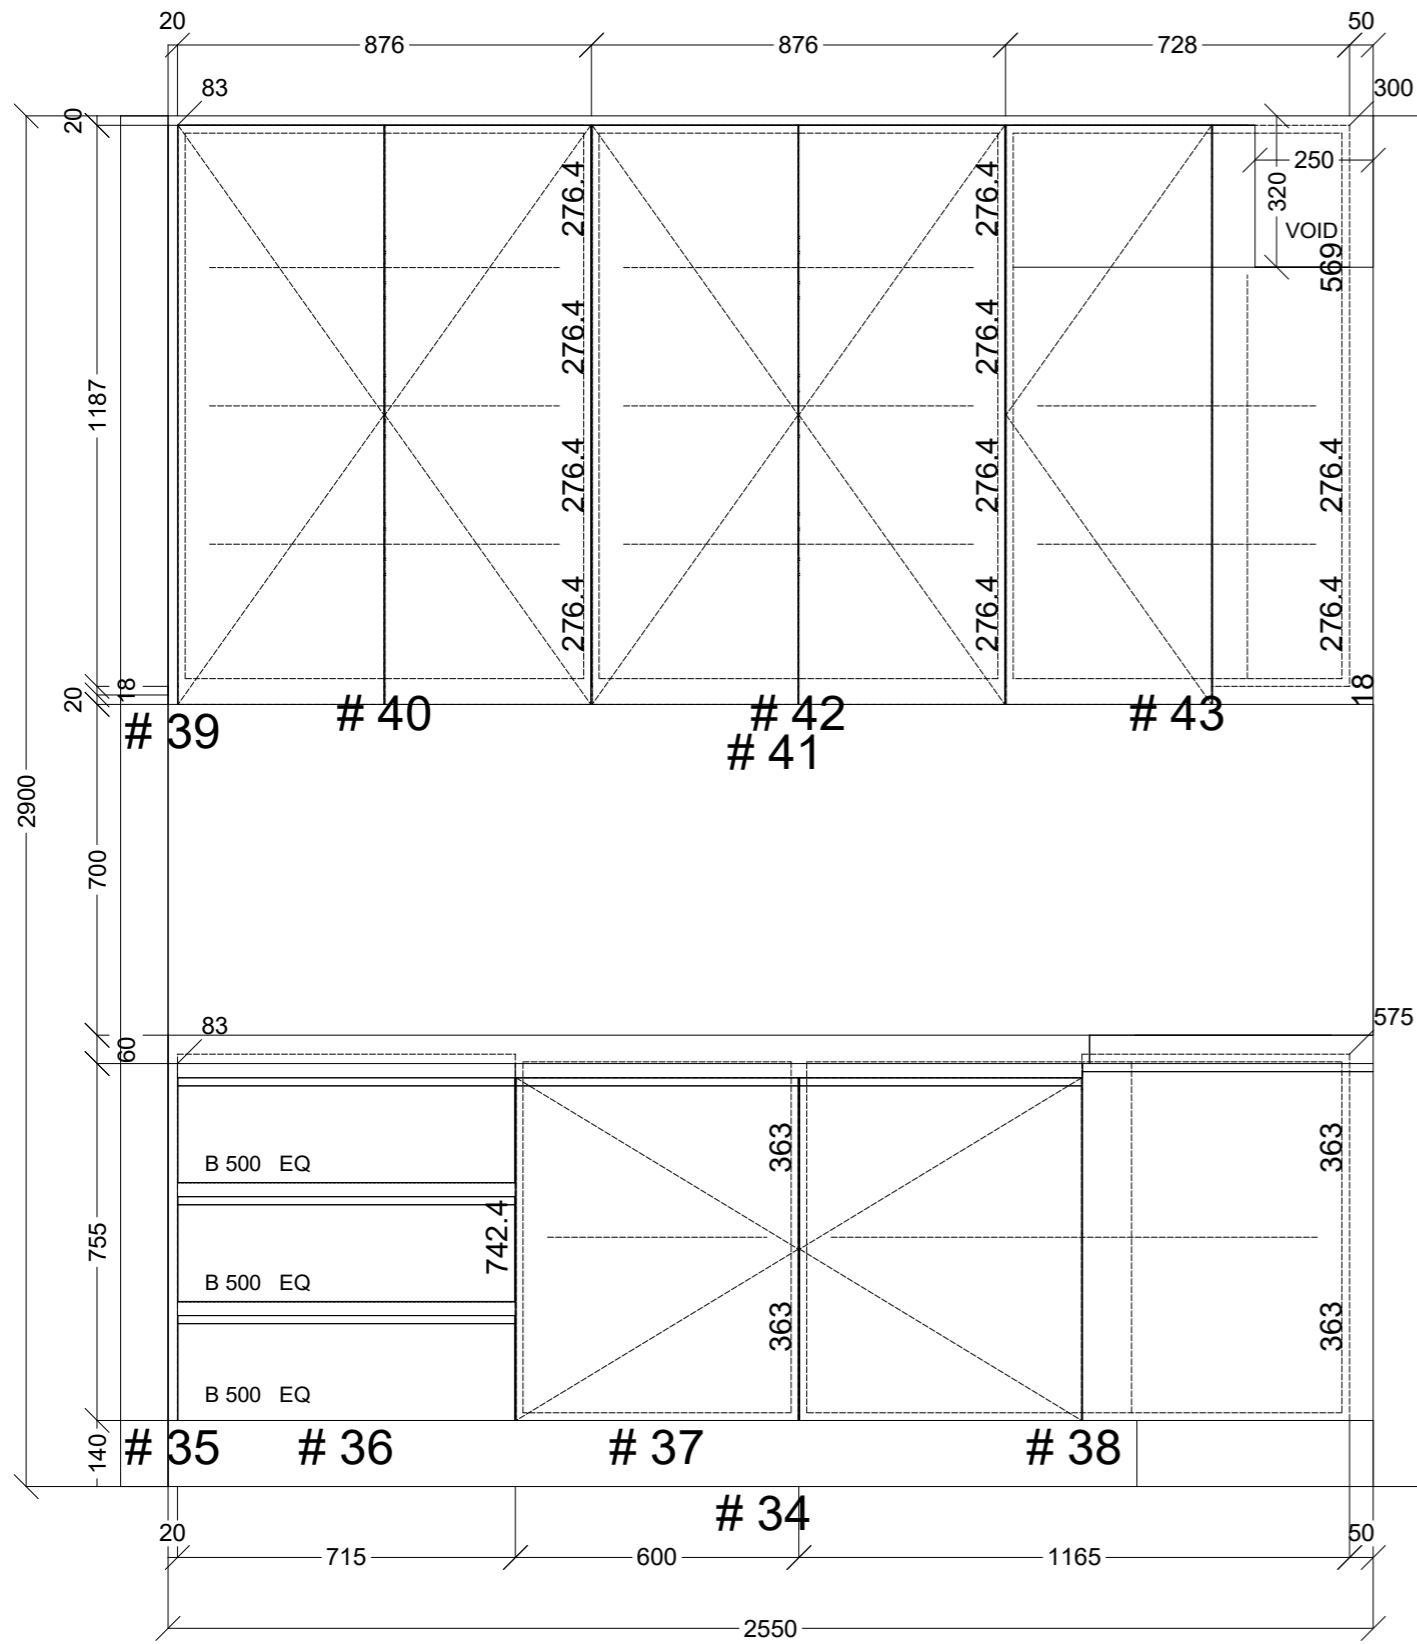

CONNECT KITCHENS	Client: JABBOUR BUILDING GROUP		Door and panels style/colour: 2PAC LEXICON 1/4 SATIN		Sheet 6 of 12	
	Room: PANTRY		Benchtop Colour: 60MM ELBA CLASSIC GLADSTONE		Drawer slides: DTC SMOOTH	
	Date: 08/08/24		Address: U2 OSBOURNE AVE MCKINNON		Handles Item No: 45' FINGER PULL	Approved by: