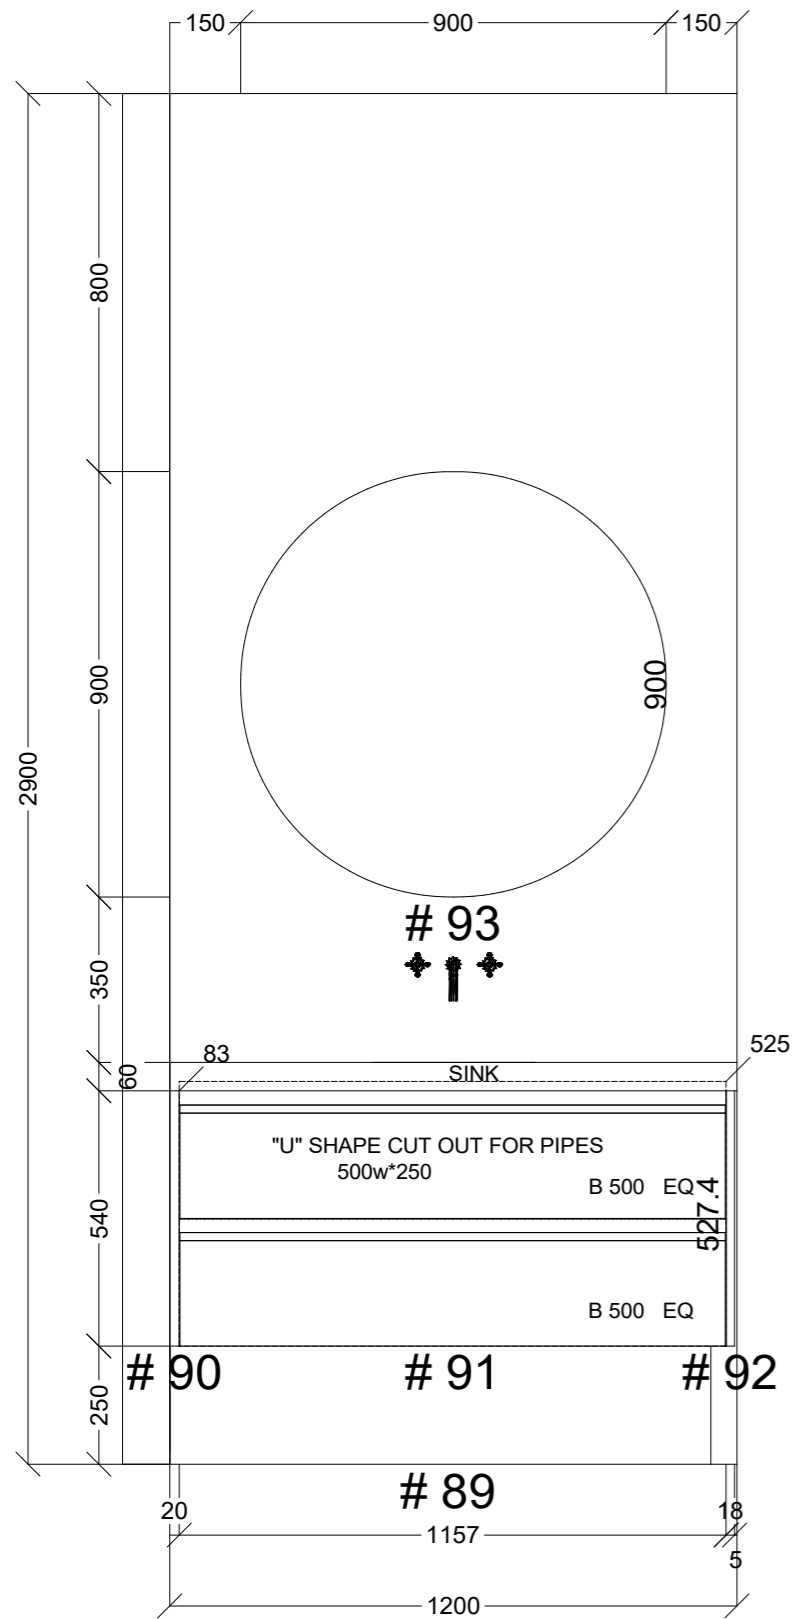

CONNECT KITCHENS	Client: JABBOUR BUILDING GROUP		Door and panels style/colour: 2PAC LEXICON 1/4 SATIN		Sheet 10 of 12
	Room: POWDER GROUND FLOOR	Benchtop Colour: 60MM ELBA CLASSIC GLADSTONE		Drawer slides: DTC SMOOTH	Carcass: WHITE HMR
	Date: 08/08/24	Address: U2 OSBOURNE AVE MCKINNON	Handles Item No: 45' FINGER PULL		Approved by: