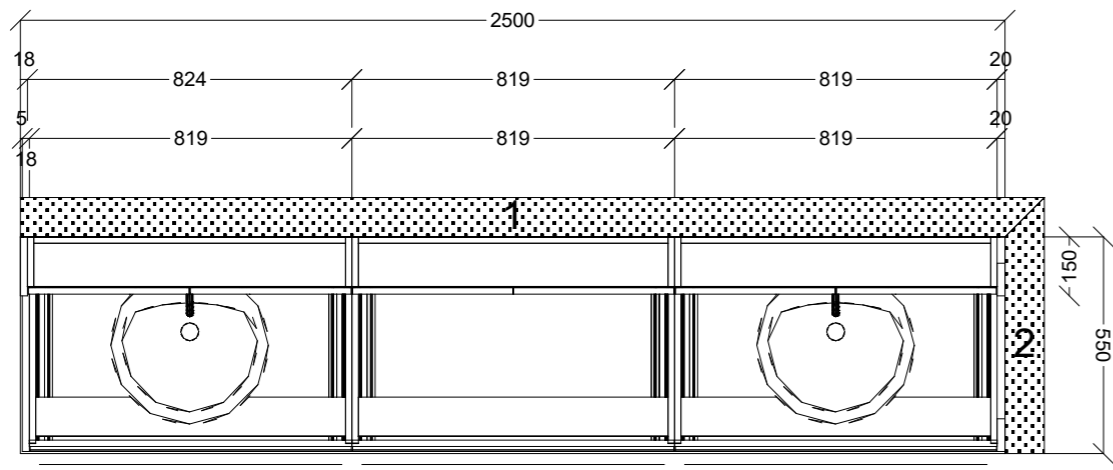

*Extend CAB'S
AND Allow SUB!*

	Client: JABBOUR BUILDING GROUP		Door and panels style/colour: 2PAC LEXICON 1/4 SATIN		Sheet 8 of 12	
	Room: ENSUITE 1ST FLOOR		Benchtop Colour: 200MM ELBA CLASSIC GLADSTONE		Drawer slides: DTC SMOOTH	
	Date: 08/08/24		Address: U2 OSBOURNE AVE MCKINNON		Handles Item No: 45' FINGER PULL	Approved by: