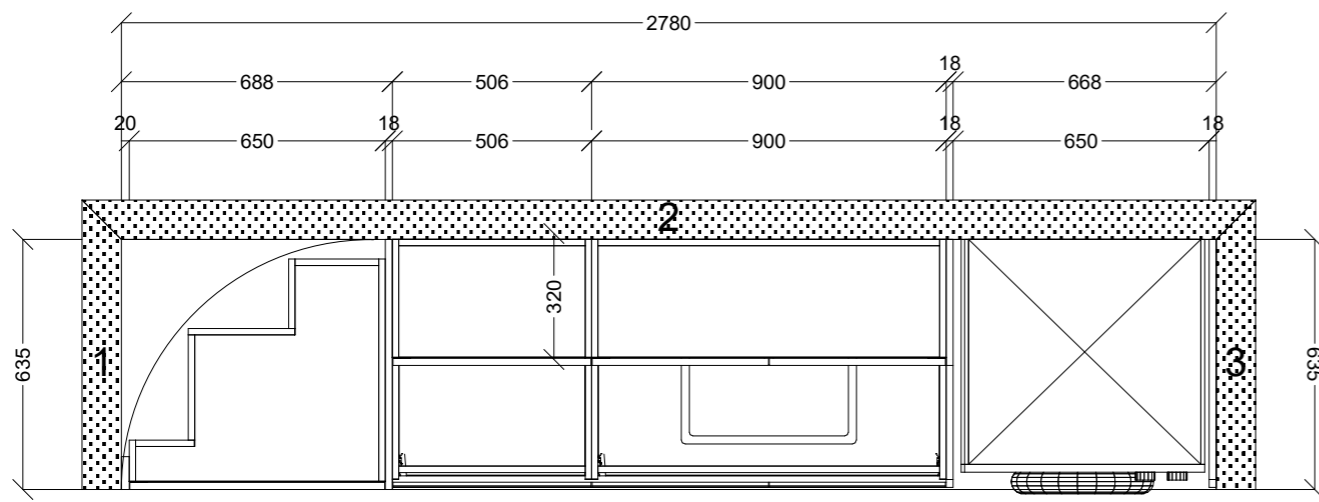

*CHECK
OUT PANEL
SO IT REACHES
SUB FOR
SUPPORT*