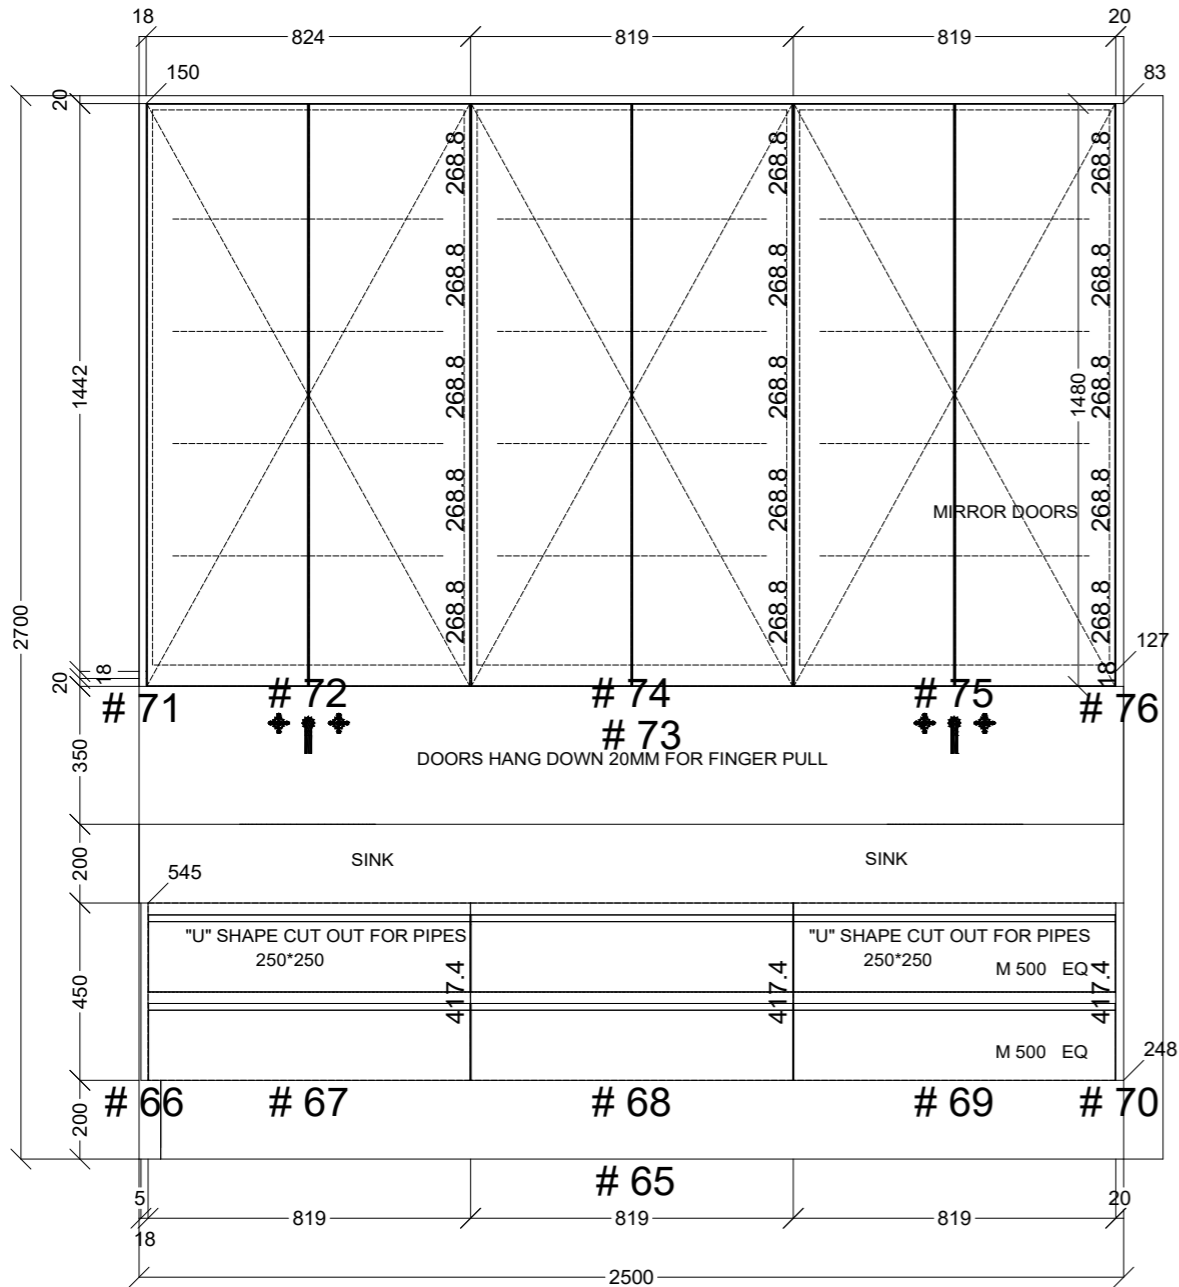

	Client: JABBOUR BUILDING GROUP		Door and panels style/colour: 2PAC LEXICON 1/4 SATIN		Sheet 5 of 12
	Room: PANTRY	Benchtop Colour: 60MM ELBA CLASSIC GLADSTONE		Drawer slides: DTC SMOOTH	Carcass: WHITE HMR
	Date: 08/08/24	Address: U2 OSBOURNE AVE MCKINNON		Handles Item No: 45' FINGER PULL	Approved by:

*CHECK
OUT PANEL
SO IT REACHES
SUB FOR
SUPPORT*

 CONNECT KITCHENS	Client: JABBOUR BUILDING GROUP		Door and panels style/colour: 2PAC LEXICON 1/4 SATIN		Sheet 7 of 12
	Room: LAUNDRY	Benchtop Colour: 60MM ELBA CLASSIC GLADSTONE		Drawer slides: N/A	Carcass: WHITE HMR
	Date: 08/08/24	Address: U2 OSBOURNE AVE MCKINNON		Handles Item No: 45' FINGER PULL	Approved by: