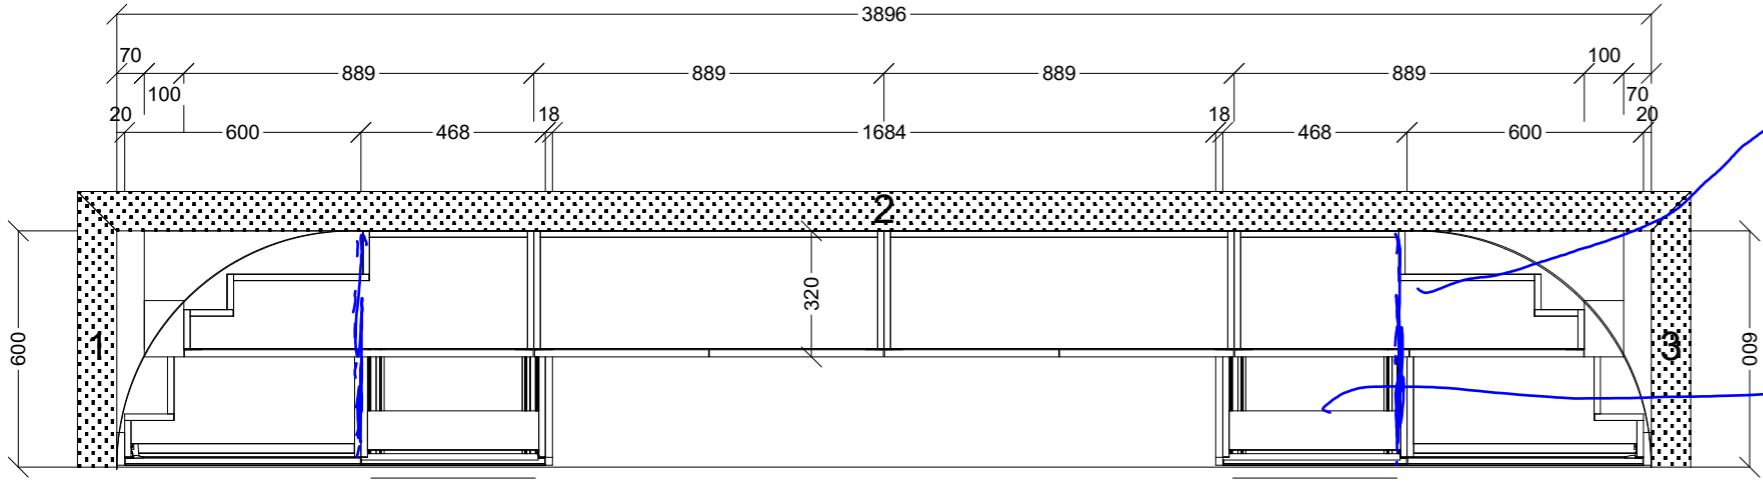

SPLIT INTO 3 PIECES!
→ TIM PLEASE CUT THIS TEMPLATE & SUB HAPPY FOR YOU TO USE DOUBLE SIDED WHITE SATIN FOR SUB AND ANY RUBBER MATERIAL FOR TEMPLATE PLEASE DO THE SAME FOR UNIT 1 STUDY!