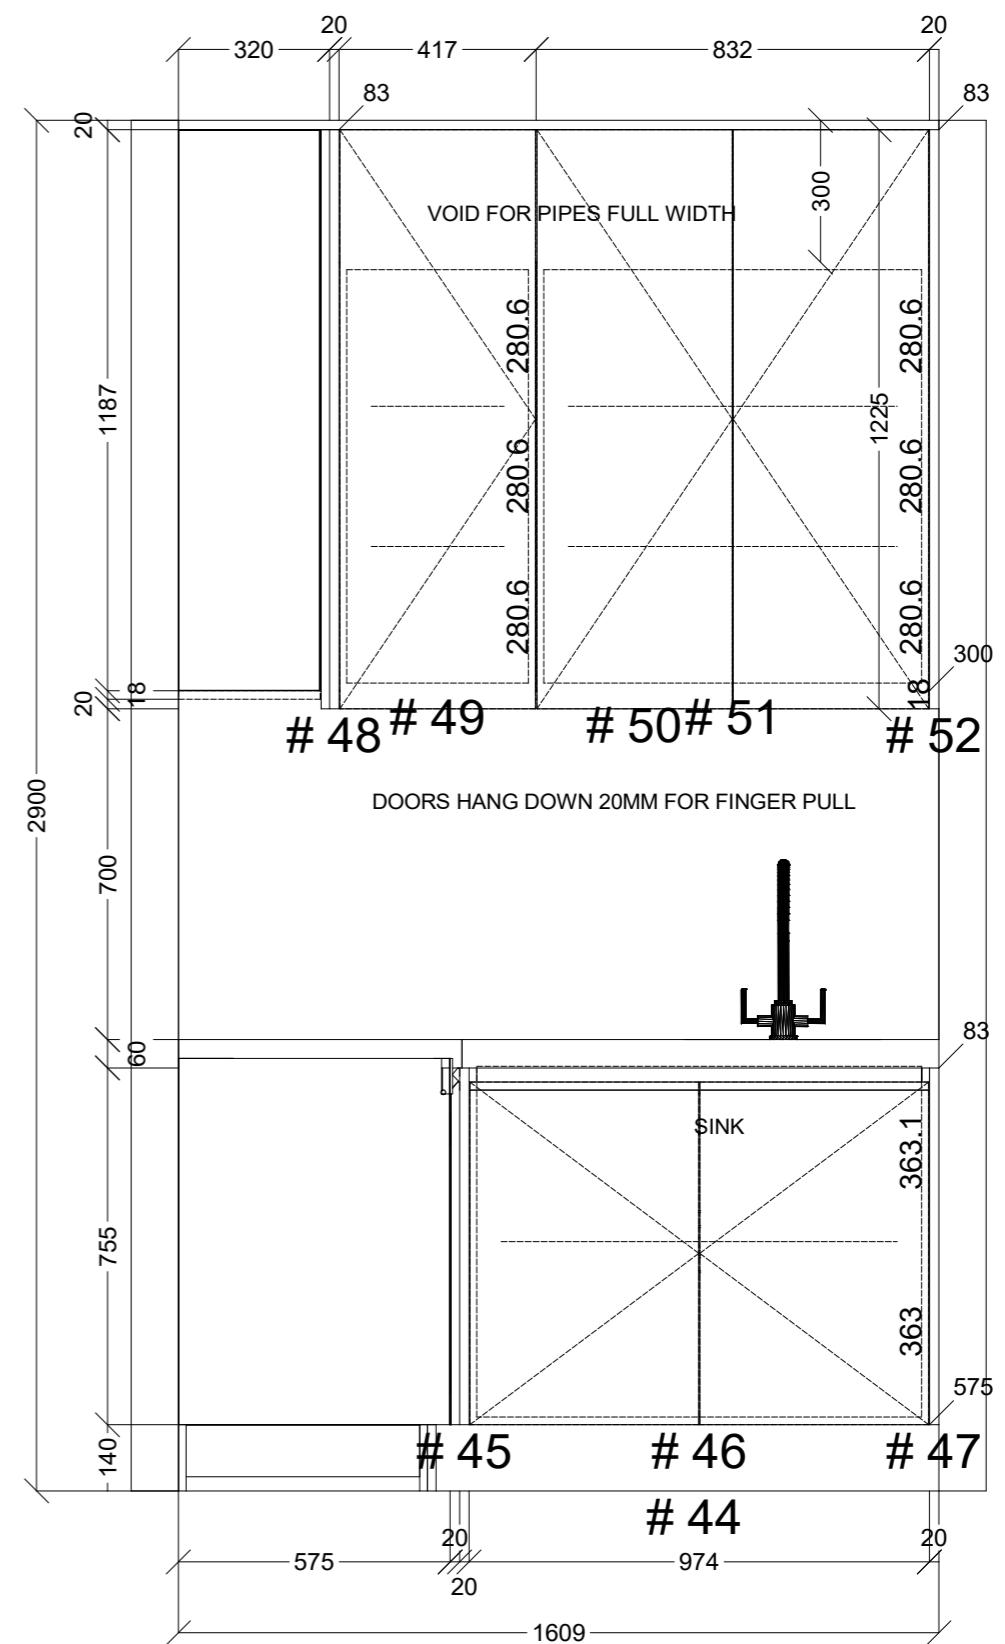

CONNECT KITCHENS	Client: JABBOUR BUILDING GROUP		Door and panels style/colour: 2PAC LEXICON 1/4 SATIN		Sheet 6 of 12	
	Room: PANTRY		Benchtop Colour: 60MM ELBA CLASSIC GLADSTONE		Drawer slides: DTC SMOOTH	
	Date: 08/08/24		Address: U2 OSBOURNE AVE MCKINNON		Handles Item No: 45' FINGER PULL	Approved by: