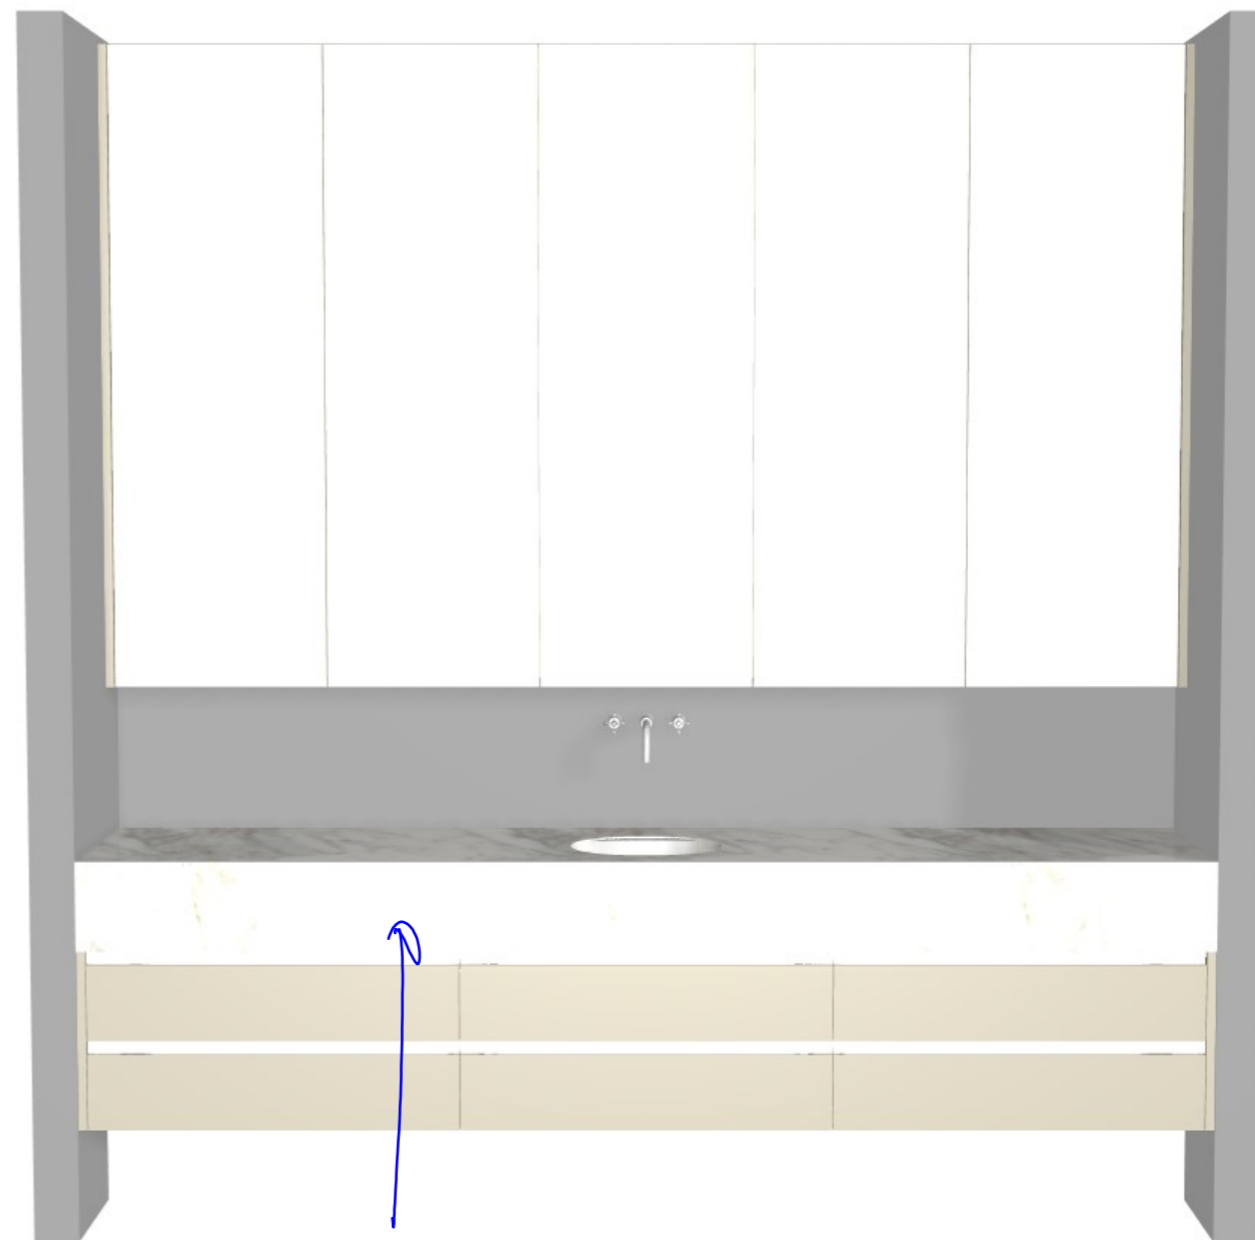

*Extend
CABS + Arrow
SUB*

	Client: JABBOUR BUILDING GROUP		Door and panels style/colour: 2PAC LEXICON 1/4 SATIN		Sheet 9 of 12
	Room: BATHROOM 1ST FLOOR	Benchtop Colour: 200MM ELBA CLASSIC GLADSTONE	Drawer slides: DTC SMOOTH		Carcass: WHITE HMR
	Date: 08/08/24	Address: U2 OSBOURNE AVE MCKINNON	Handles Item No: 45' FINGER PULL	Approved by: