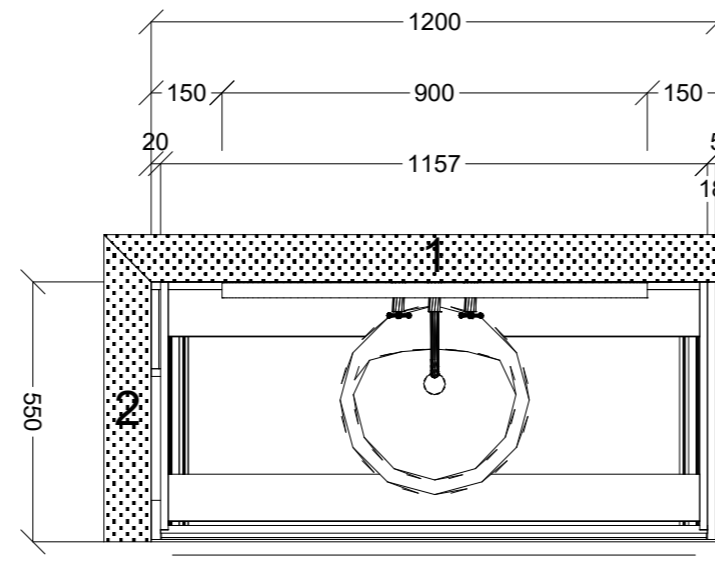

CONNECT KITCHENS	Client: JABBOUR BUILDING GROUP		Door and panels style/colour: 2PAC LEXICON 1/4 SATIN		Sheet 10 of 12
	Room: POWDER GROUND FLOOR	Benchtop Colour: 60MM ELBA CLASSIC GLADSTONE		Drawer slides: DTC SMOOTH	Carcass: WHITE HMR
	Date: 08/08/24	Address: U2 OSBOURNE AVE MCKINNON	Handles Item No: 45' FINGER PULL		Approved by: