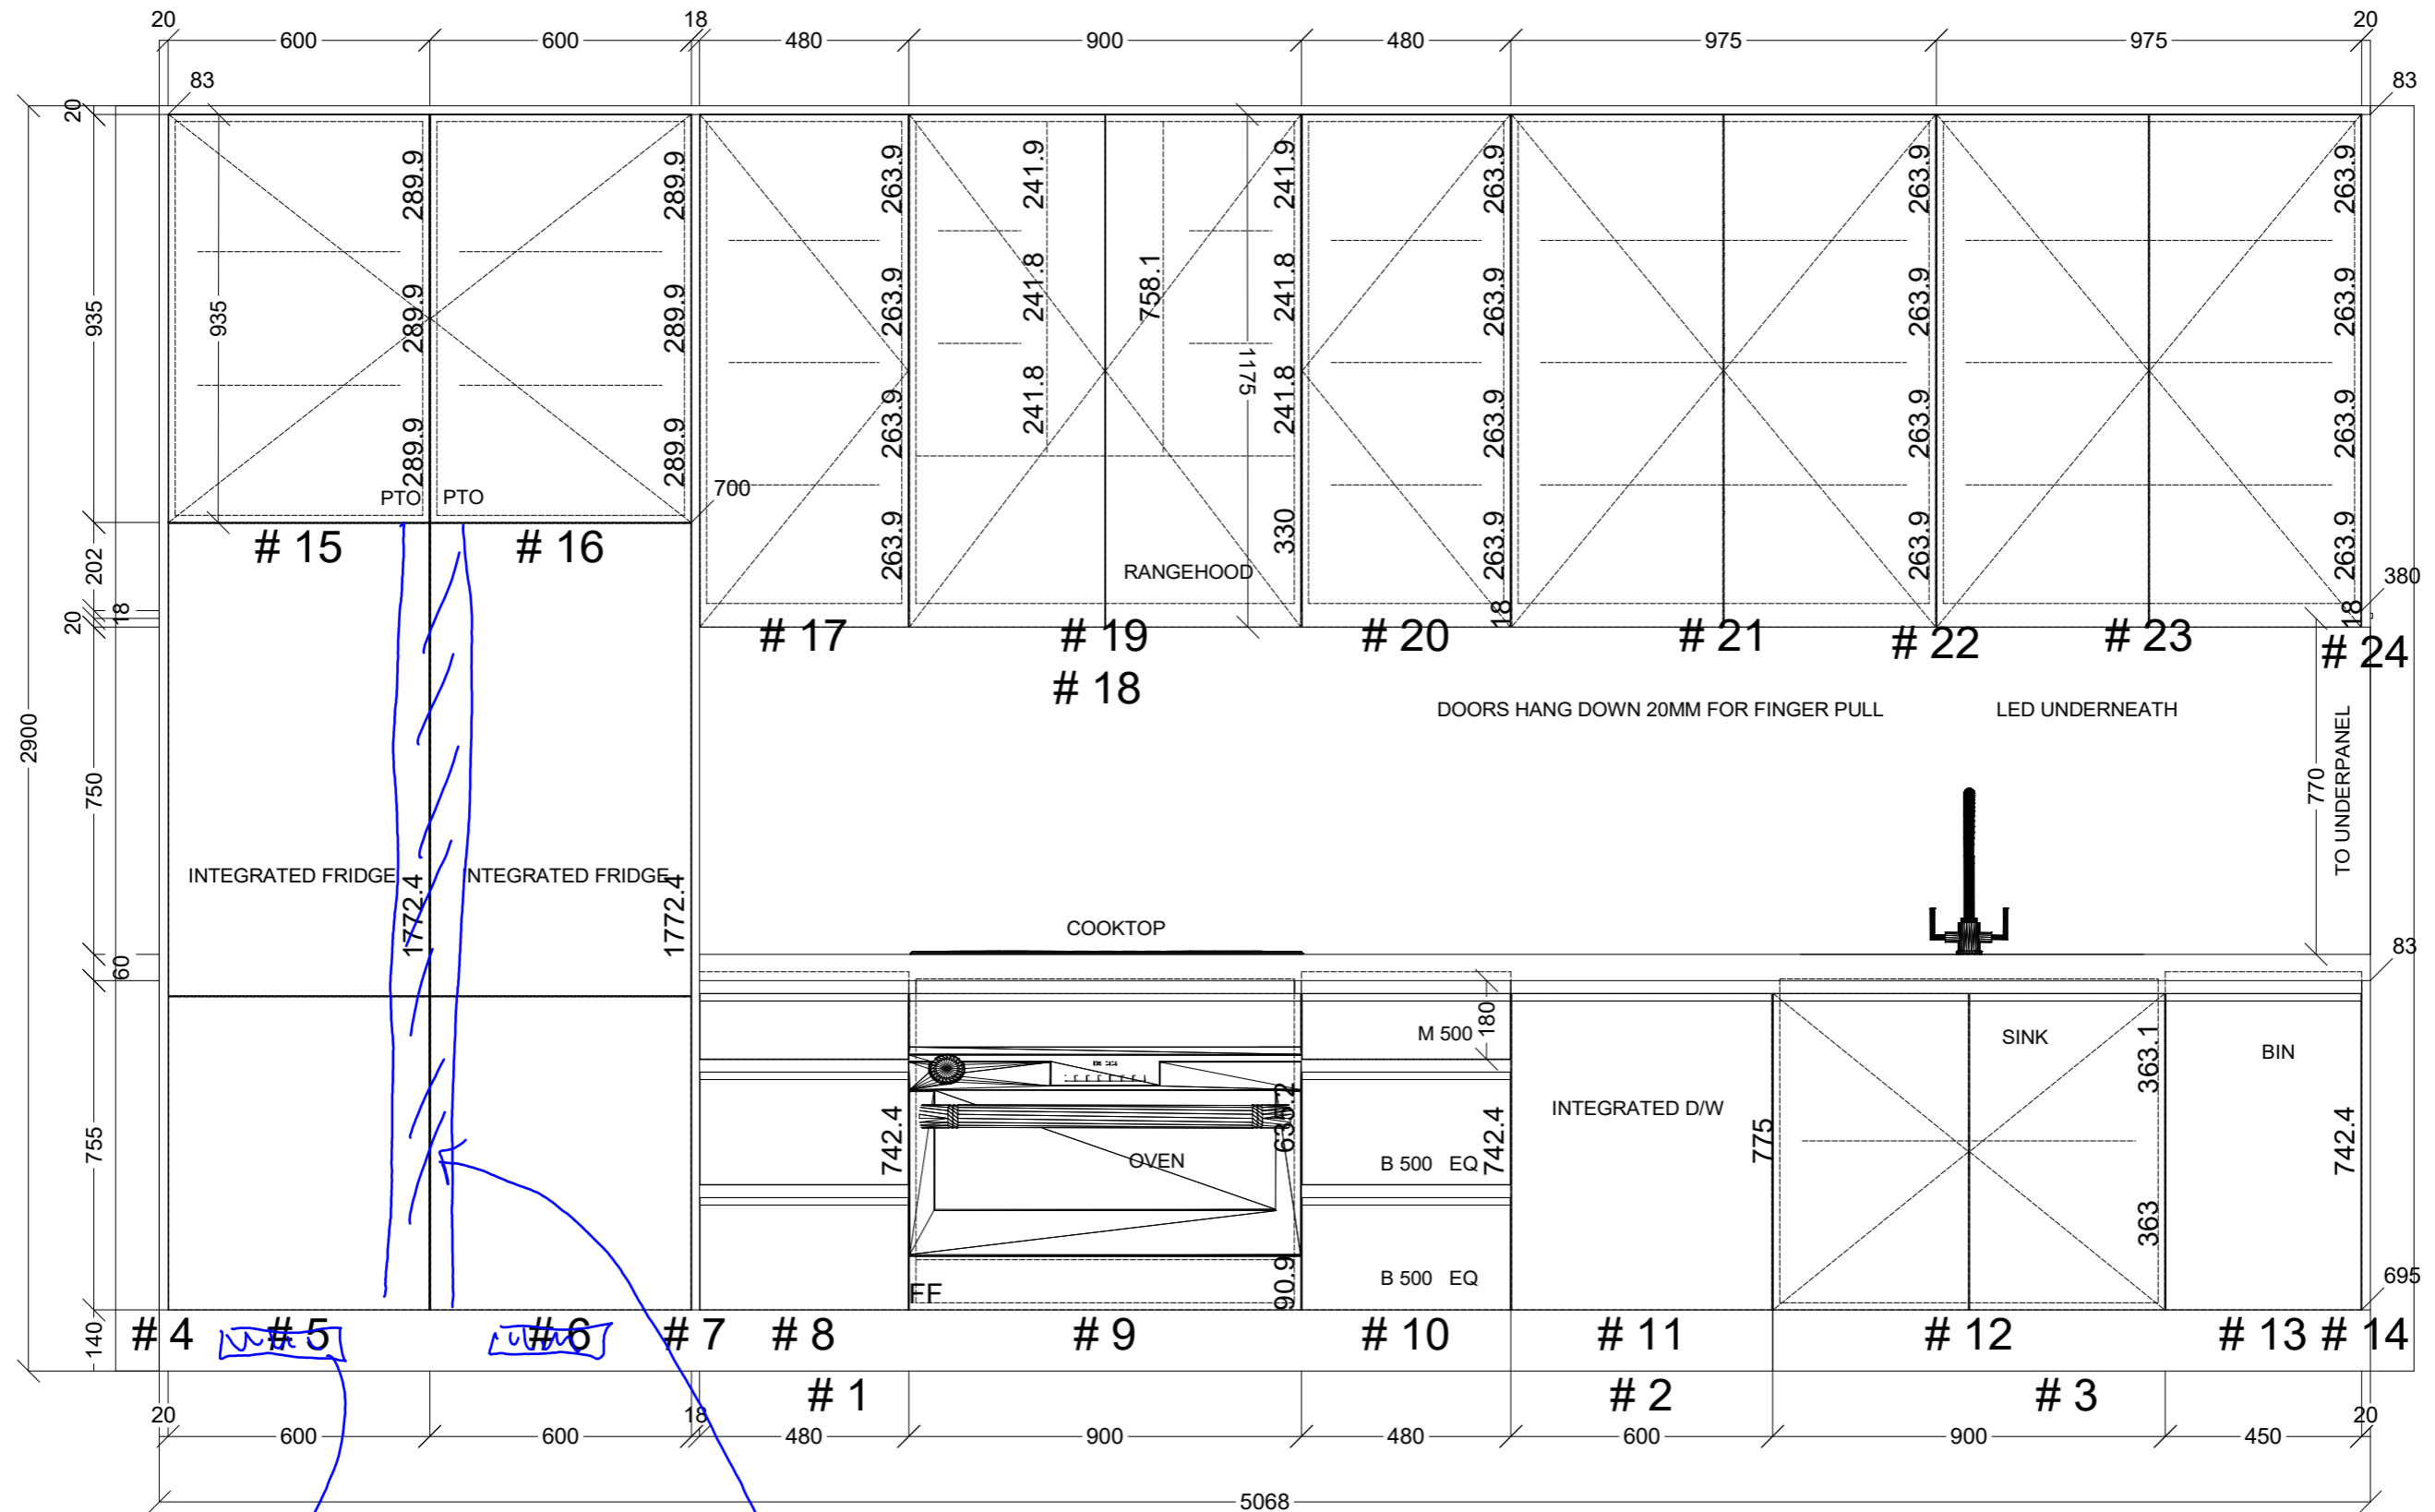

 CONNECT KITCHENS	Client: JABBOUR BUILDING GROUP		Door and panels style/colour: 2PAC LEXICON 1/4 SATIN			Sheet 1 of 12	
	Room: KITCHEN		Benchtop Colour: 60MM ELBA CLASSIC GLADSTONE		Drawer slides: DTC SMOOTH		Carcass: WHITE HMR
	Date: 08/08/24	Address: U2 OSBOURNE AVE MCKINNON		Handles Item No: 45' FINGER PULL		Approved by:	

VEAT
 CUT OUTS
 SAME
 AS UNIT 1

g pull

	Client: JABBOUR BUILDING GROUP		Door and panels style/colour: 2PAC LEXICON 1/4 SATIN		Sheet 2 of 12
	Room: KITCHEN	Benchtop Colour: 60MM ELBA CLASSIC GLADSTONE		Drawer slides: DTC SMOOTH	Carcass: WHITE HMR
	Date: 08/08/24	Address: U2 OSBOURNE AVE MCKINNON		Handles Item No: 45' FINGER PULL	Approved by:

	Client: JABBOUR BUILDING GROUP		Door and panels style/colour: 2PAC LEXICON 1/4 SATIN		Sheet 5 of 12
	Room: PANTRY	Benchtop Colour: 60MM ELBA CLASSIC GLADSTONE		Drawer slides: DTC SMOOTH	Carcass: WHITE HMR
	Date: 08/08/24	Address: U2 OSBOURNE AVE MCKINNON		Handles Item No: 45' FINGER PULL	Approved by: