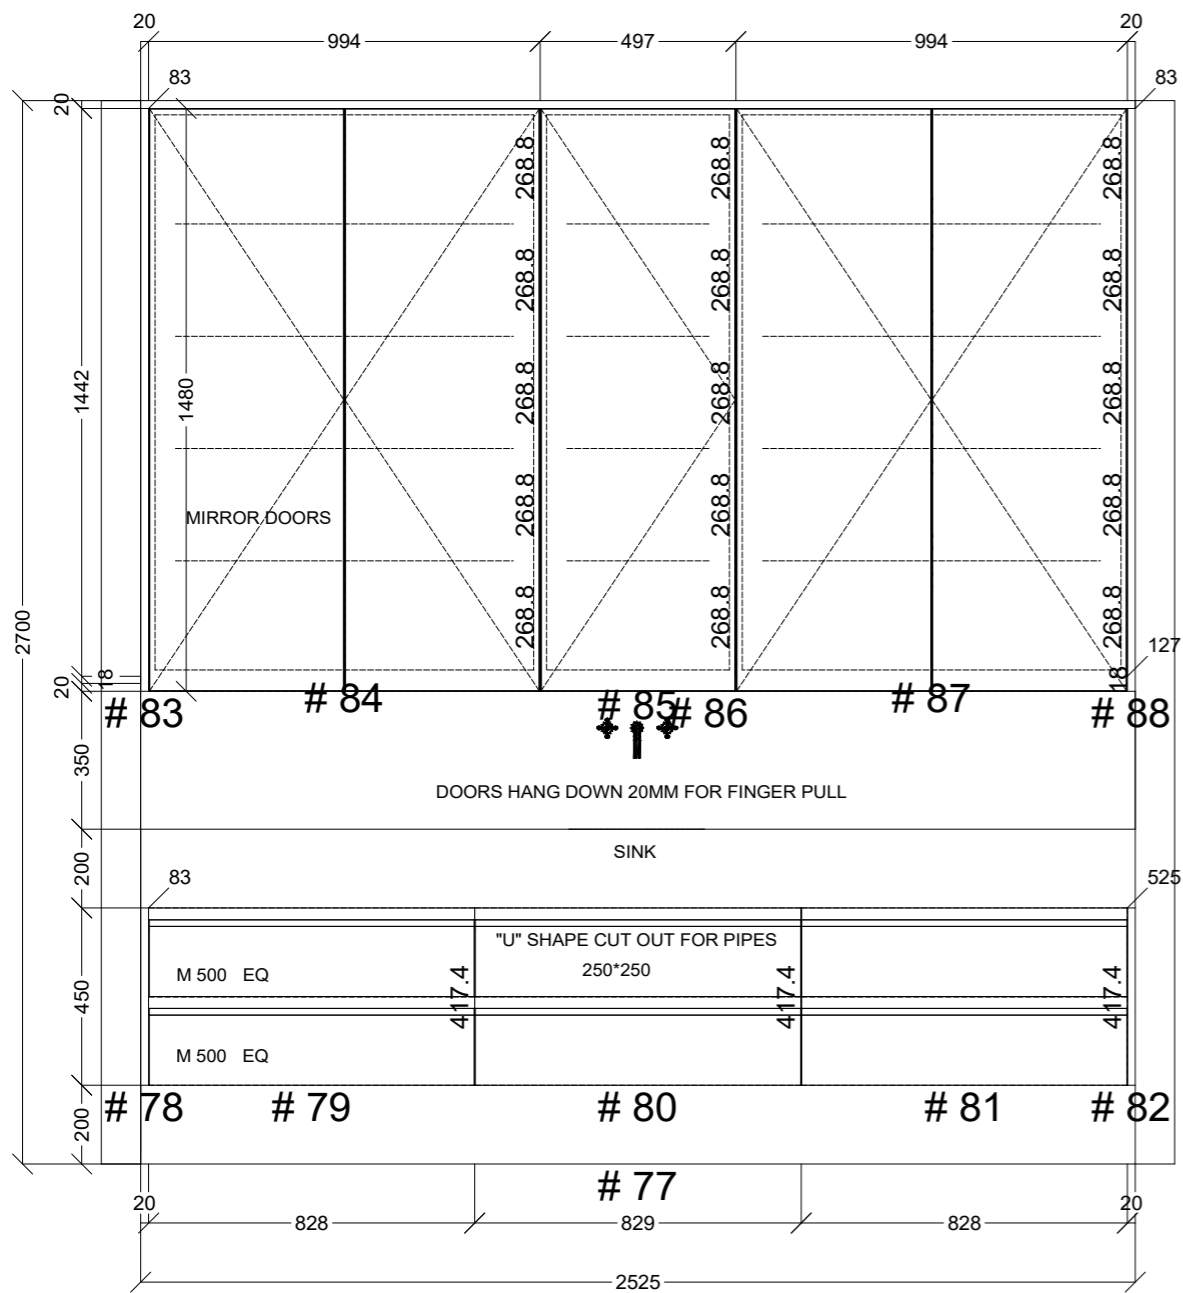

*Extend
CABS + Arrow
SUB*

	Client: JABBOUR BUILDING GROUP		Door and panels style/colour: 2PAC LEXICON 1/4 SATIN		Sheet 9 of 12
	Room: BATHROOM 1ST FLOOR	Benchtop Colour: 200MM ELBA CLASSIC GLADSTONE	Drawer slides: DTC SMOOTH		Carcass: WHITE HMR
	Date: 08/08/24	Address: U2 OSBOURNE AVE MCKINNON	Handles Item No: 45' FINGER PULL	Approved by: