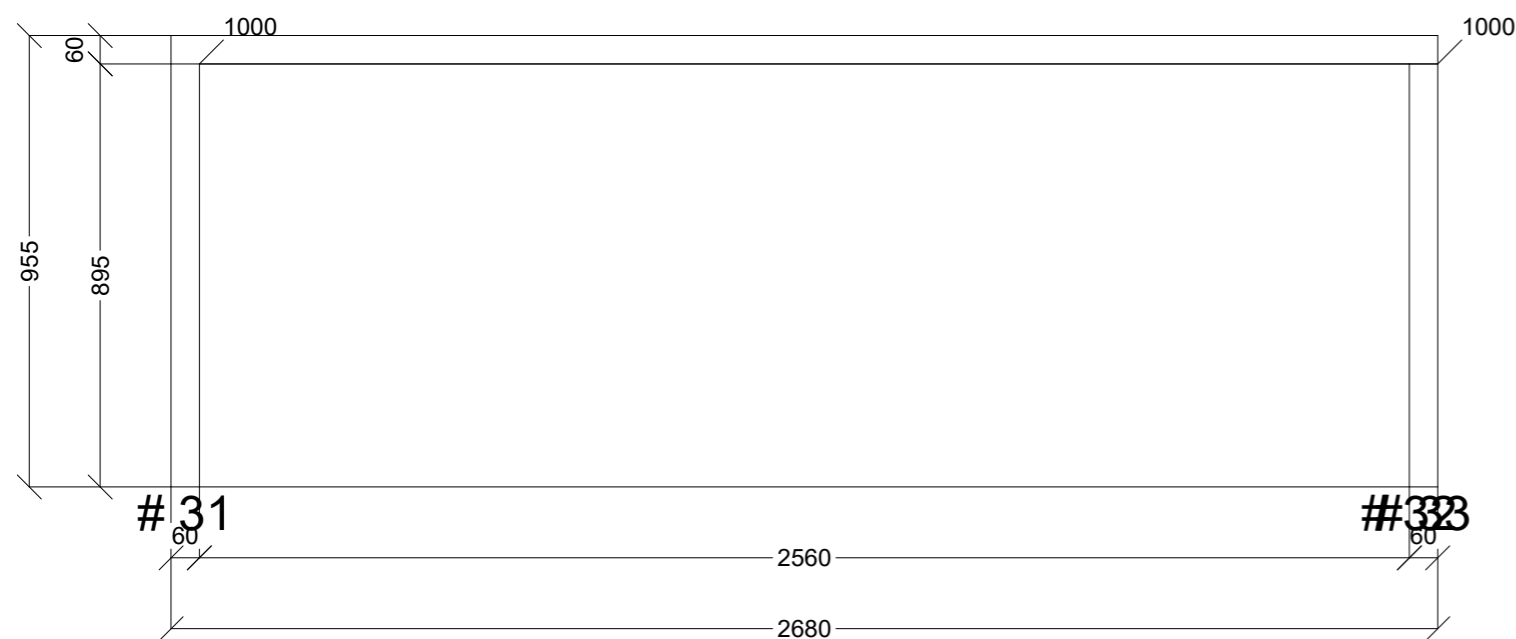

VEAT
 CUT OUTS
 SAME
 AS UNIT 1

g pull

	Client: JABBOUR BUILDING GROUP		Door and panels style/colour: 2PAC LEXICON 1/4 SATIN		Sheet 2 of 12
	Room: KITCHEN	Benchtop Colour: 60MM ELBA CLASSIC GLADSTONE		Drawer slides: DTC SMOOTH	Carcass: WHITE HMR
	Date: 08/08/24	Address: U2 OSBOURNE AVE MCKINNON		Handles Item No: 45' FINGER PULL	Approved by: