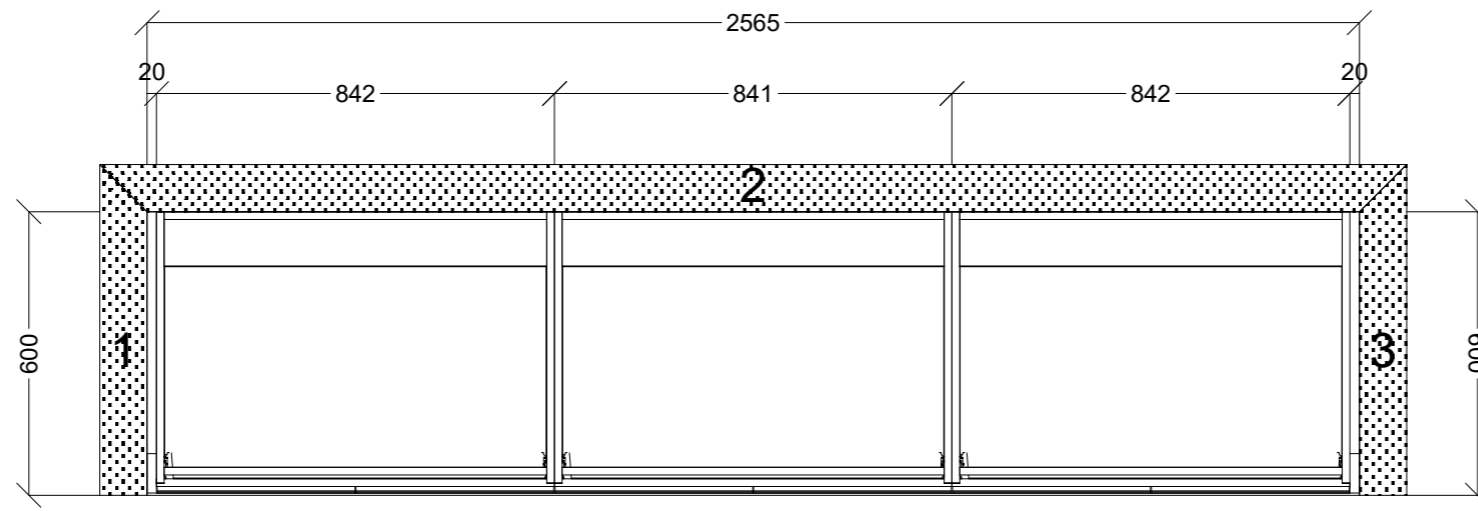

CONNECT KITCHENS	Client: JABBOUR BUILDING GROUP		Door and panels style/colour: 2PAC LEXICON 1/4 SATIN		Sheet 11 of 12
	Room: UPSTAIRS SITTING	Benchtop Colour: 60MM PEARL WHITE STONE AMBASSADOR	Drawer slides: DTC SMOOTH		Carcass: WHITE HMR
	Date: 08/08/24	Address: U2 OSBOURNE AVE MCKINNON	Handles Item No: 45' FINGER PULL		Approved by: