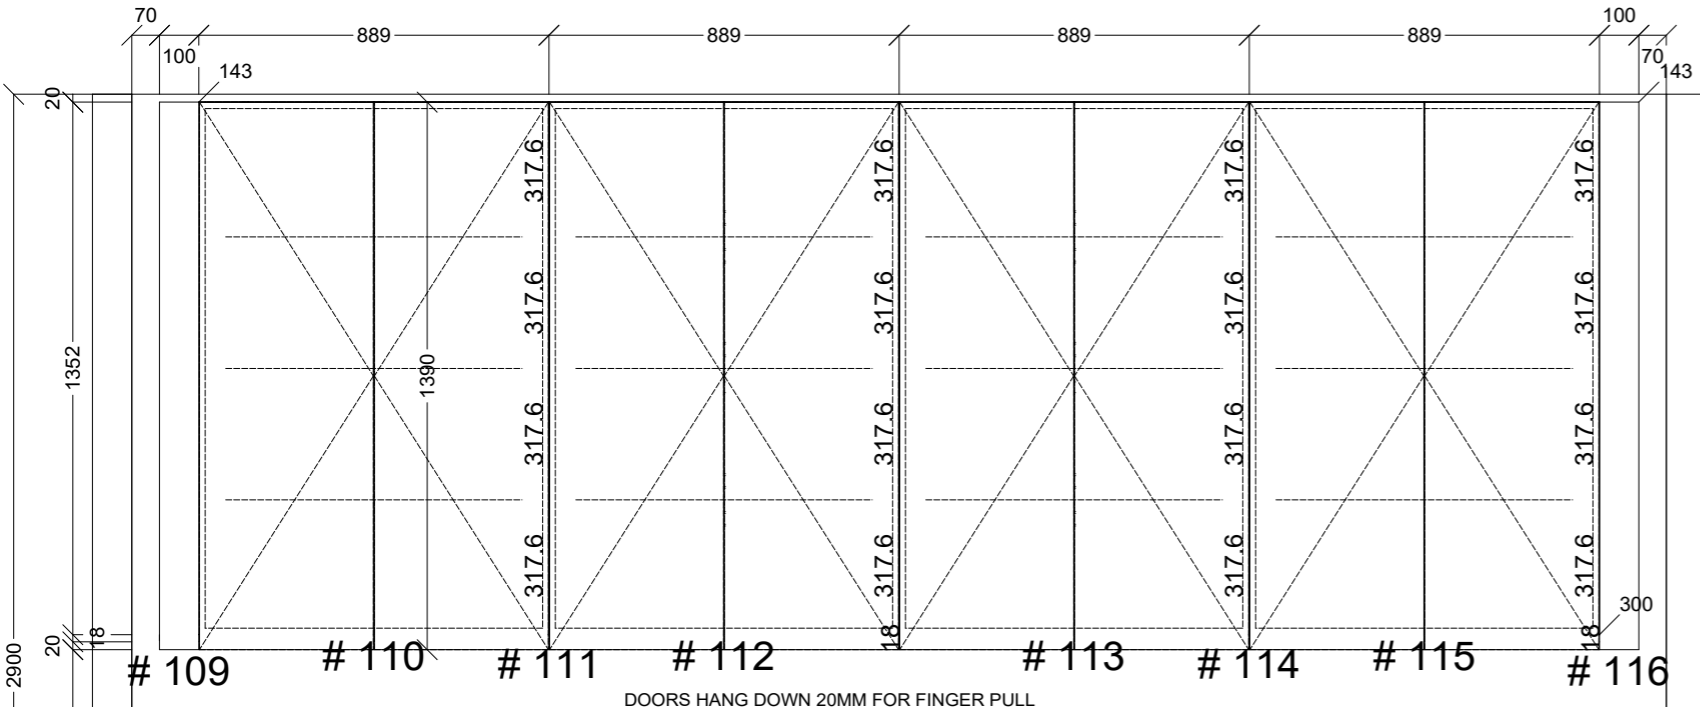

Client: JABBOUR BUILDING GROUP		Door and panels style/colour: 2PAC LEXICON 1/4 SATIN		Sheet 12 of 12
	Room: STUDY GROUND FLOOR	Benchtop Colour: 60MM PEARL WHITE STONE AMBASSADOR		Drawer slides: DTC SMOOTH	Carcass: WHITE HMR
	Date: 08/08/24	Address: U2 OSBOURNE AVE MCKINNON		Handles Item No: 45' FINGER PULL	Approved by: