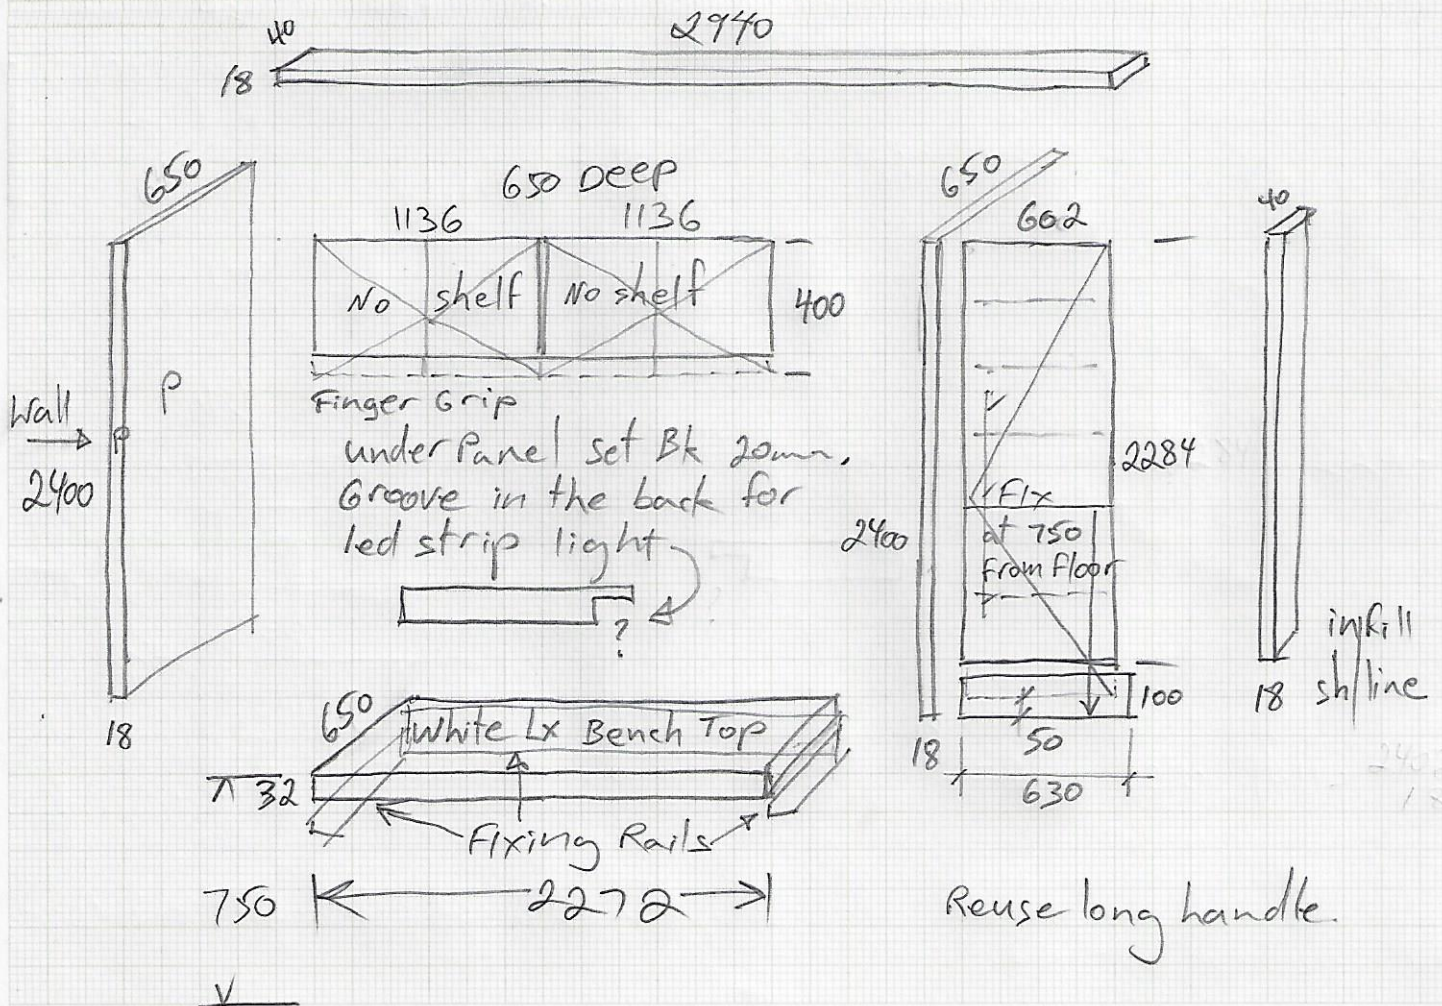

Cabinet Decor

Erik/study

fri 2.8.24

- 2402 above carpet
 18 sh/line Top.
 + 2384
 16 no carpet area
 2400 End panels.

2384
 - 750 Desk
 1634
 - 400 o/H
 1234 splash Back

Study. 2 Pac Dulux Grey Rail satin finish.