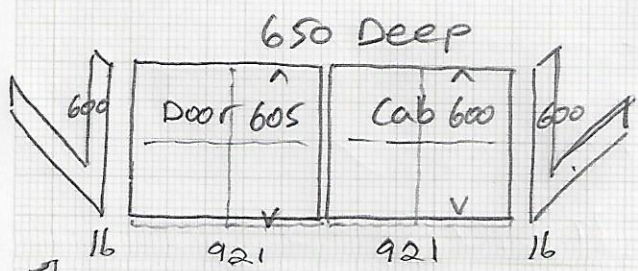

Cabinet Decor. Erik Fri 2.8.24

Pantry drawers Existing carcass

x 2 Drawers only Antaro M x 550 Bot & Bk.

All of this job in 16mm white melamine but please use colour board edge bander.

over head No underpanel