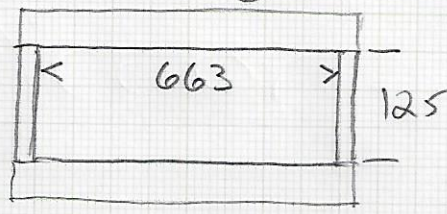

Cabinet Decor. Erik Fri 2.8.24

Pantry drawers Existing carcass

x 2 Drawers only Antaro M x 550 Bot & Bk.

All of this job in 16mm white melamine but please use colour board edge bander.

over head No underpanel