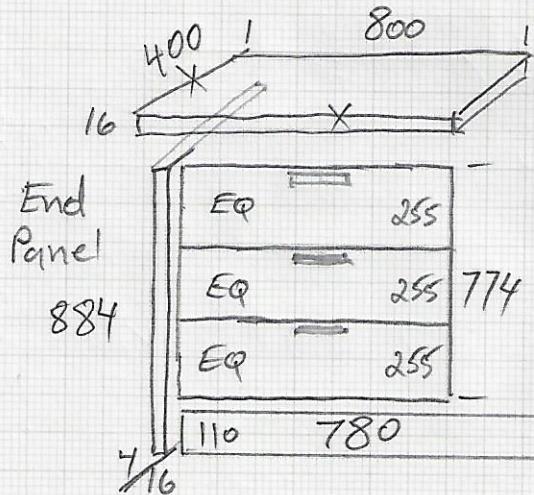

Cabinet Decor. Erik Fri 2.8.24

Pantry drawers Existing carcass

x 2 Drawers only Antaro M x 550 Bot & Bk.

All of this job in 16mm white melamine but please use colour board edge bander.

over head No underpanel

Erik Garage Storage

x 3 Cemux 199 High. 350 Deep

Lip pull Handles by Asher

TIMBERWOOD

BigRiver

76-106 National Blvd, Campbellfield VIC 3061
 185 Hammond Rd, Dandenong South VIC 3175
 2 Copper Cres, Beard ACT 2620
 3/39 Topham Rd, Smeaton Grange NSW 2567
 ABN 72 000 009 754