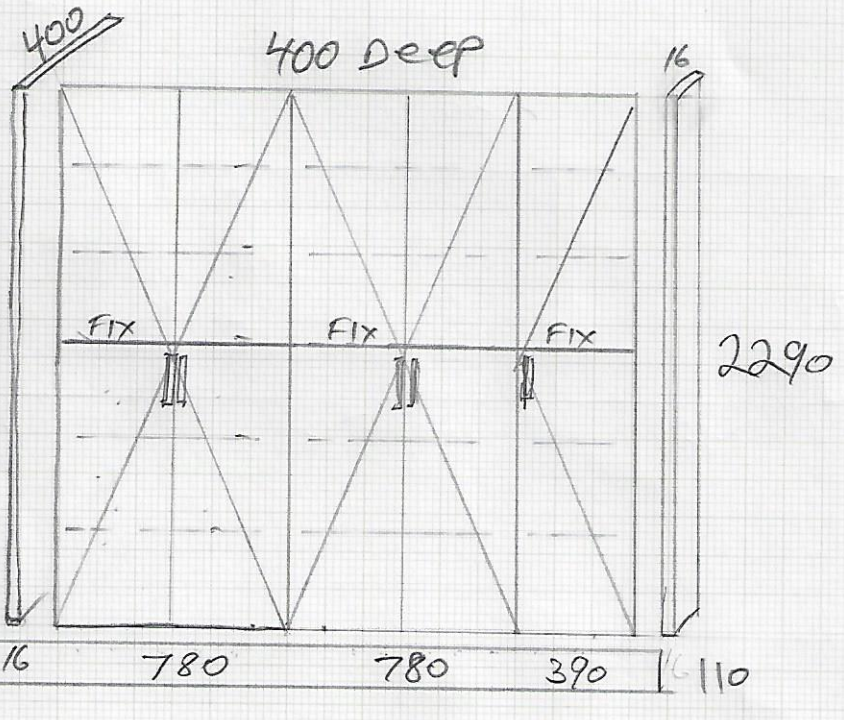

x 3 Cemux 199 High. 350 Deep

Lip pull Handles by Asher

TIMBERWOOD

BigRiver

76-106 National Blvd, Campbellfield VIC 3061
185 Hammond Rd, Dandenong South VIC 3175
2 Copper Cres, Beard ACT 2620
3/39 Topham Rd, Smeaton Grange NSW 2567
ABN 72 000 009 754

P: 03 8301 1300
P: 03 8780 4666
P: 02 6293 8555
P: 0428 764 987
W: timberwood.com.au

E: sales@ timberwood.com.au
E: sales.keys@ timberwood.com.au
E: sales.canberra@ timberwood.com.au
E: sales.sydney@ timberwood.com.au
BSB: 082-731 Acc: 3628 30810