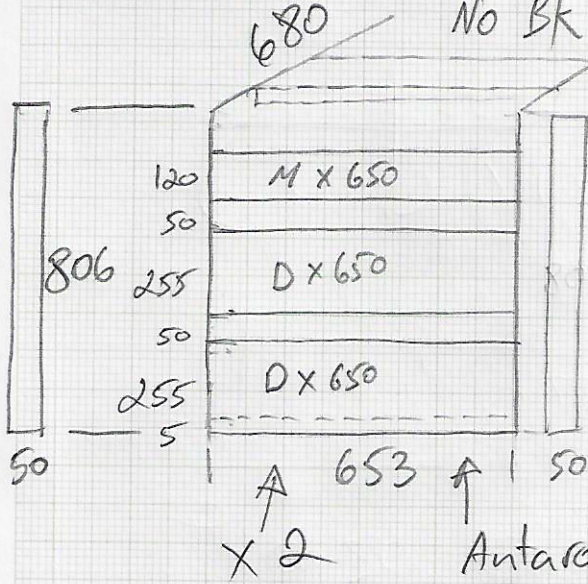

Cabinet Decor. Erik Fri 2.8.24

Pantry drawers Existing carcass

x 2 Drawers only Antaro M x 550 Bot & Bk.

All of this job in 16mm white melamine but please use colour board edge bander.

over head No underpanel

Erik Garage Storage

x 3 Cemux 199 High. 350 Deep

Lip pull Handles by Asher

TIMBERWOOD

BigRiver

76-106 National Blvd, Campbellfield VIC 3061
 185 Hammond Rd, Dandenong South VIC 3175
 2 Copper Cres, Beard ACT 2620
 3/39 Topham Rd, Smeaton Grange NSW 2567
 ABN 72 000 009 754