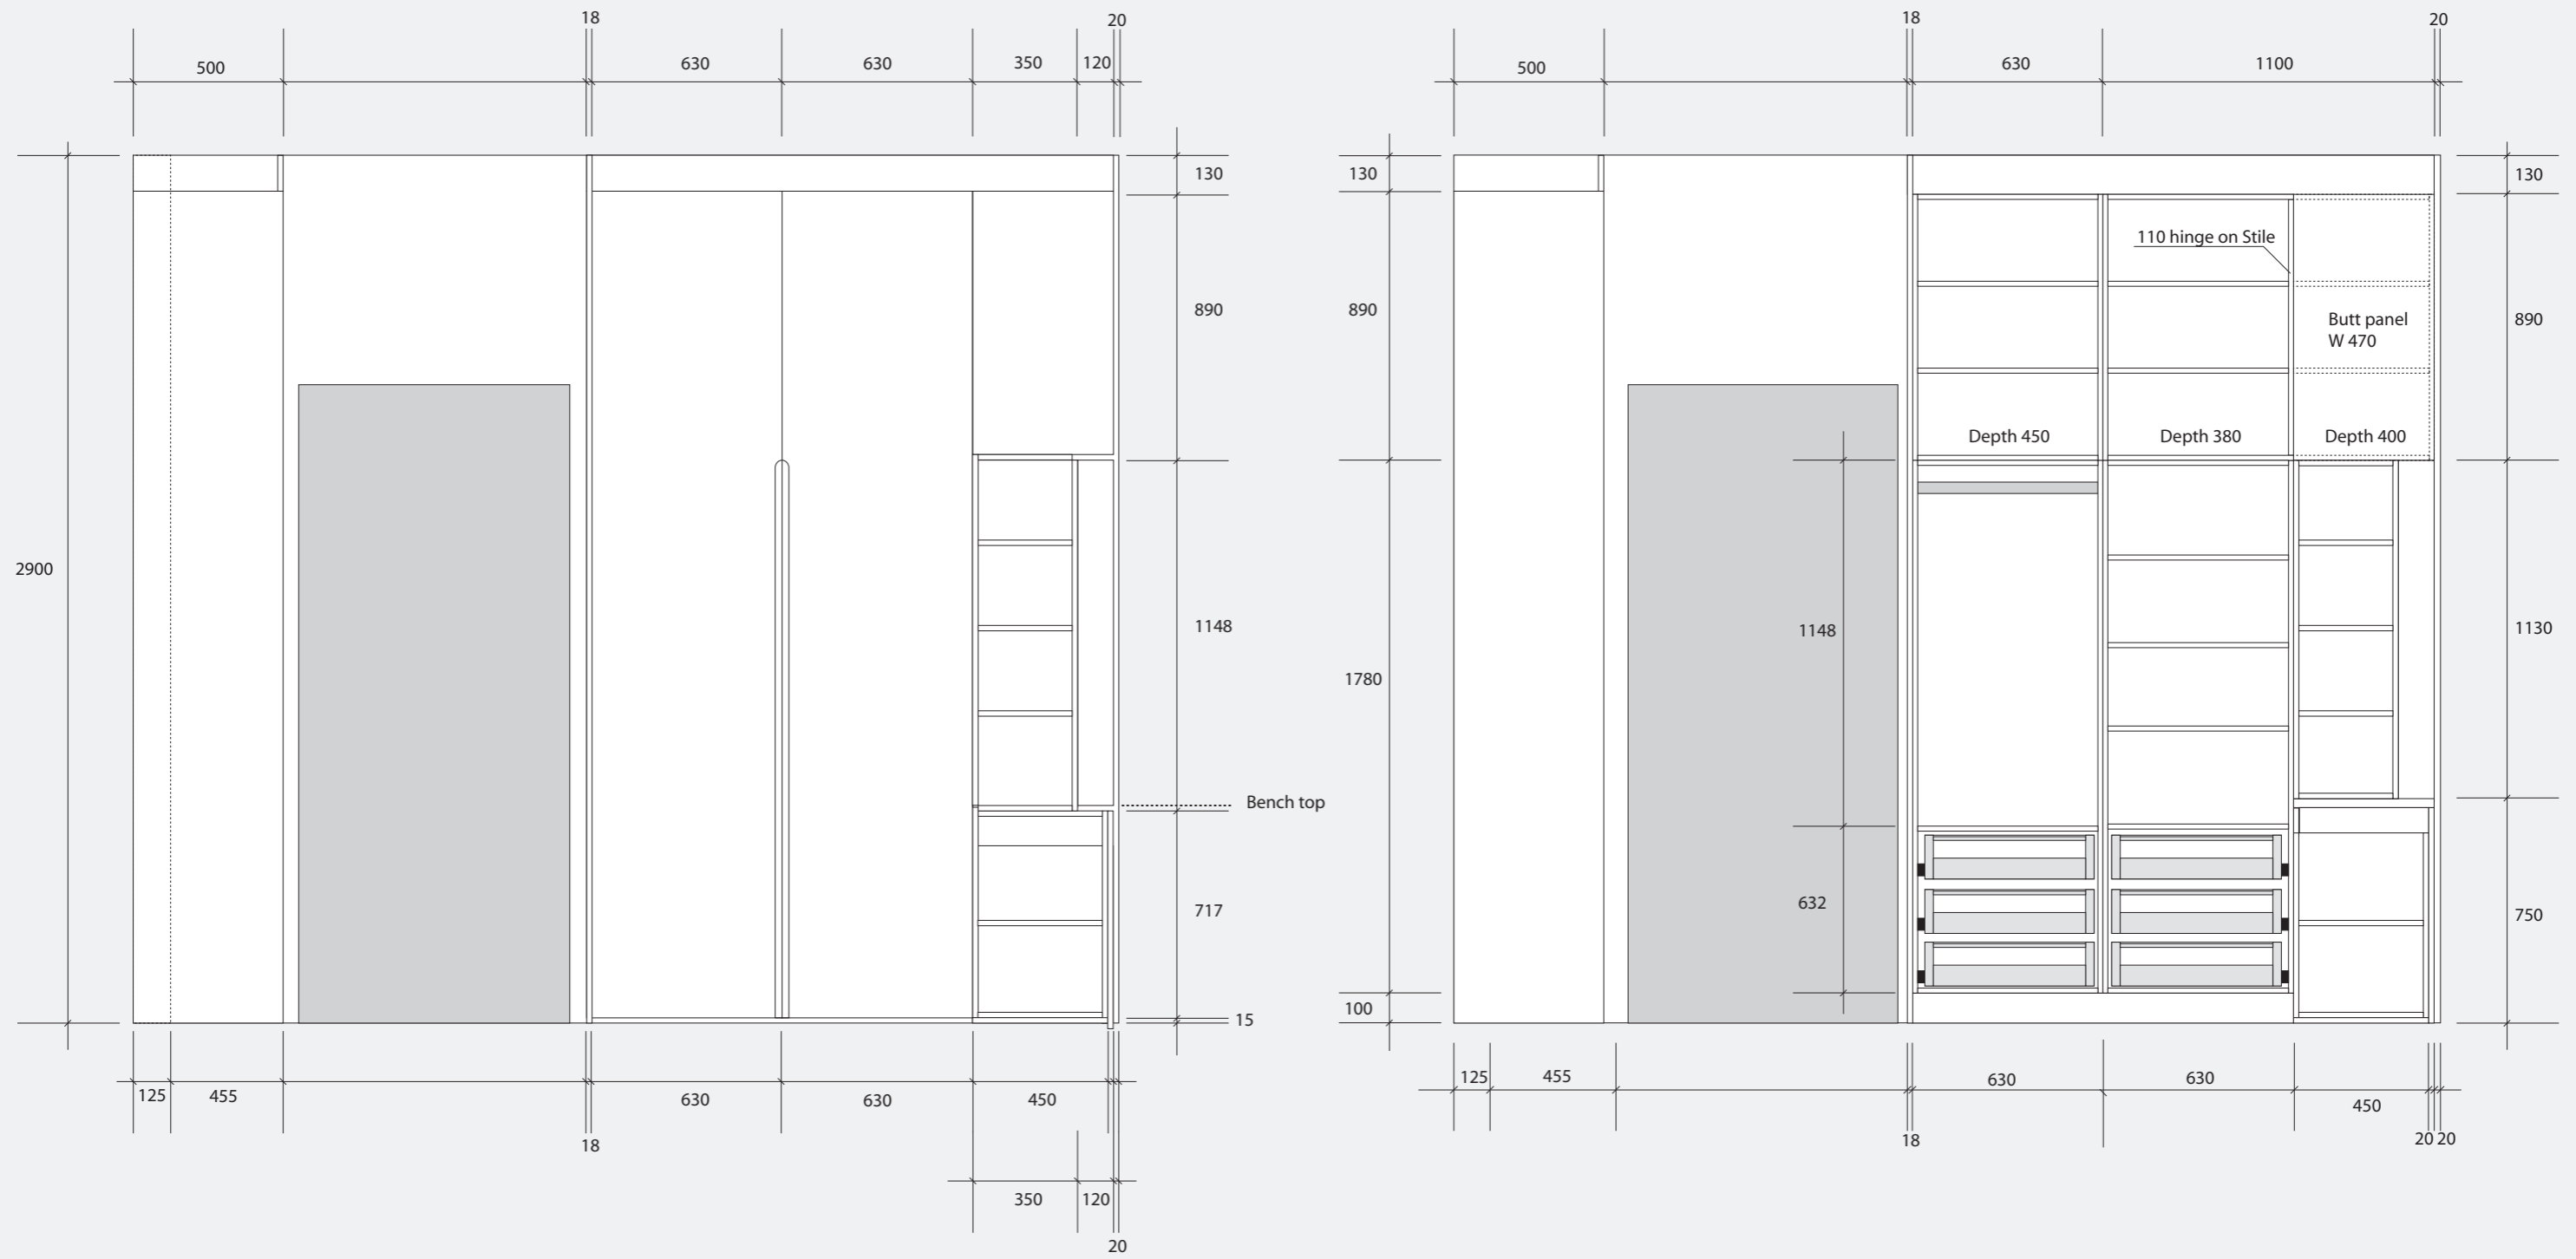

Elevation C

Trefle Joinery

ABN 13203944739

Trefle Joinery
 1/1644 Ferntree Gully Road Knoxfield 3180
 Contact : 0419460526
 E-mail : seiji@treflejoinery.com.au

Project
 Master WIR

Location
 Ivanhoe

Date
 16/7/2024

Scale