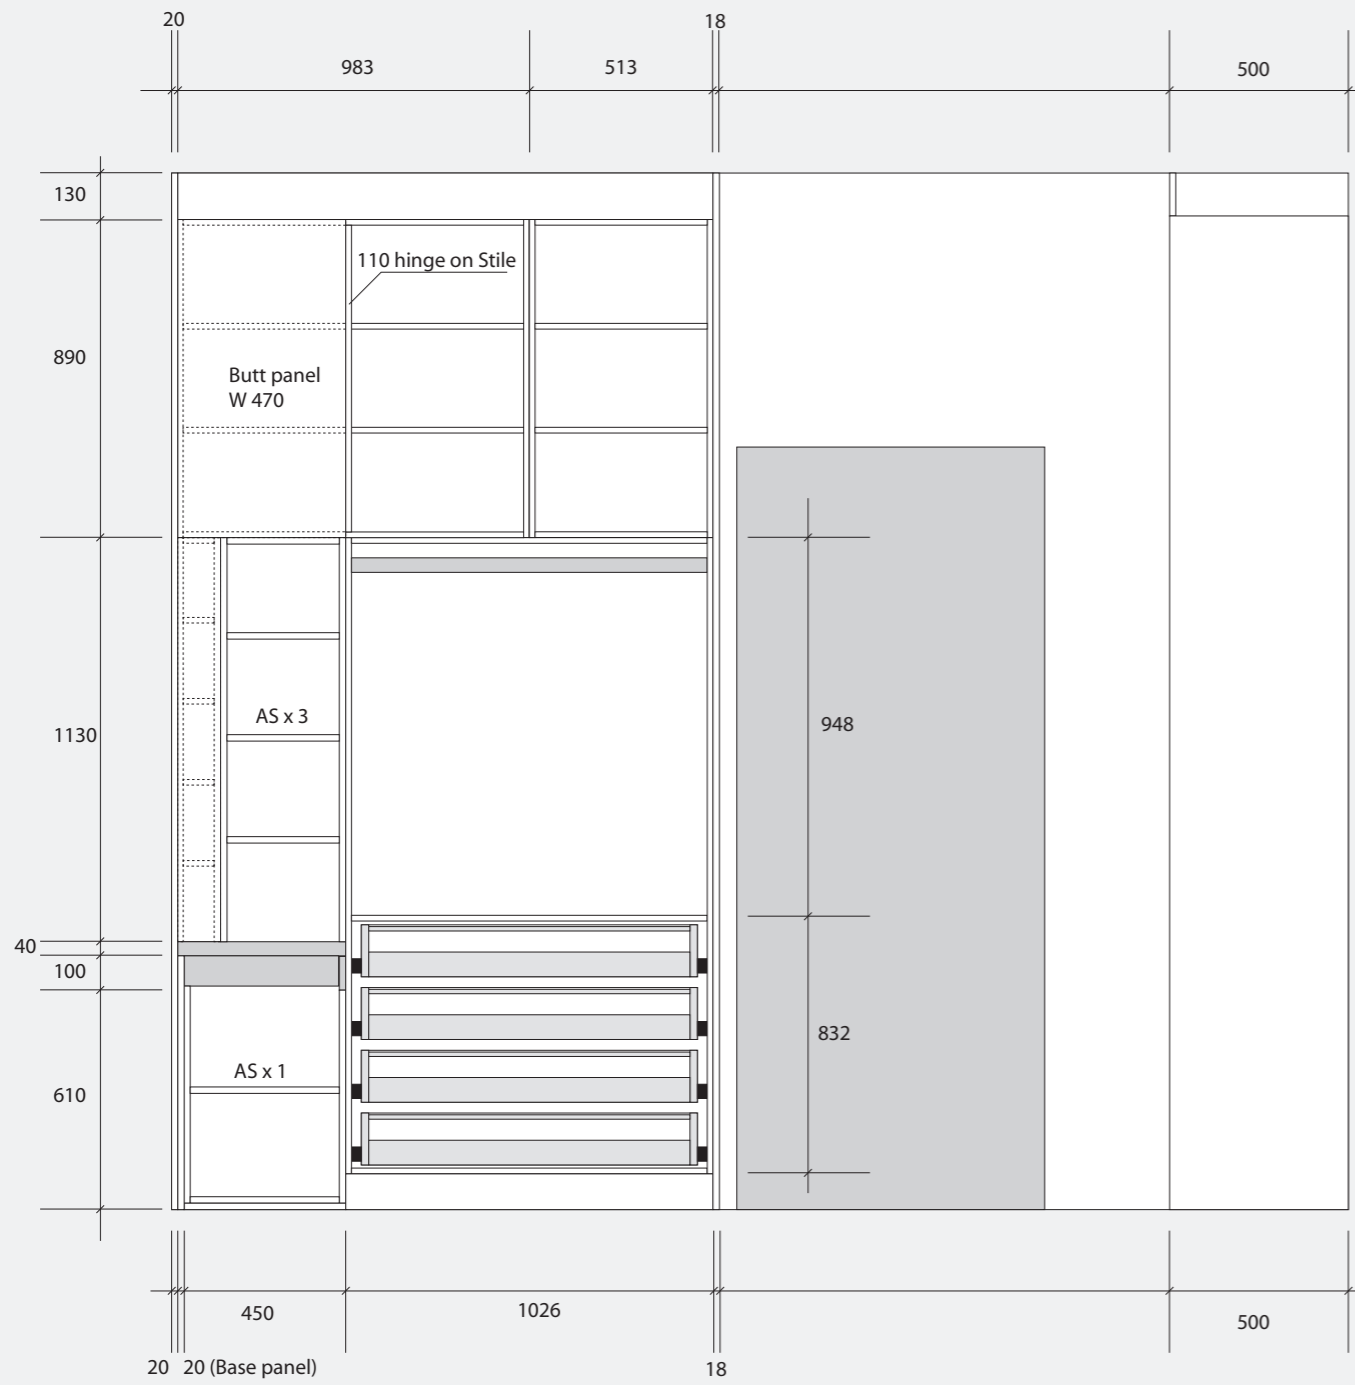

Elevation D

Trefle Joinery

ABN 13203944739

Trefle Joinery  
 1/1644 Ferntree Gully Road Knoxfield 3180  
 Contact : 0419460526  
 E-mail : seiji@treflejoinery.com.au

Project  
 Master WIR

Location  
 Ivanhoe

Date  
 16/7/2024

Scale