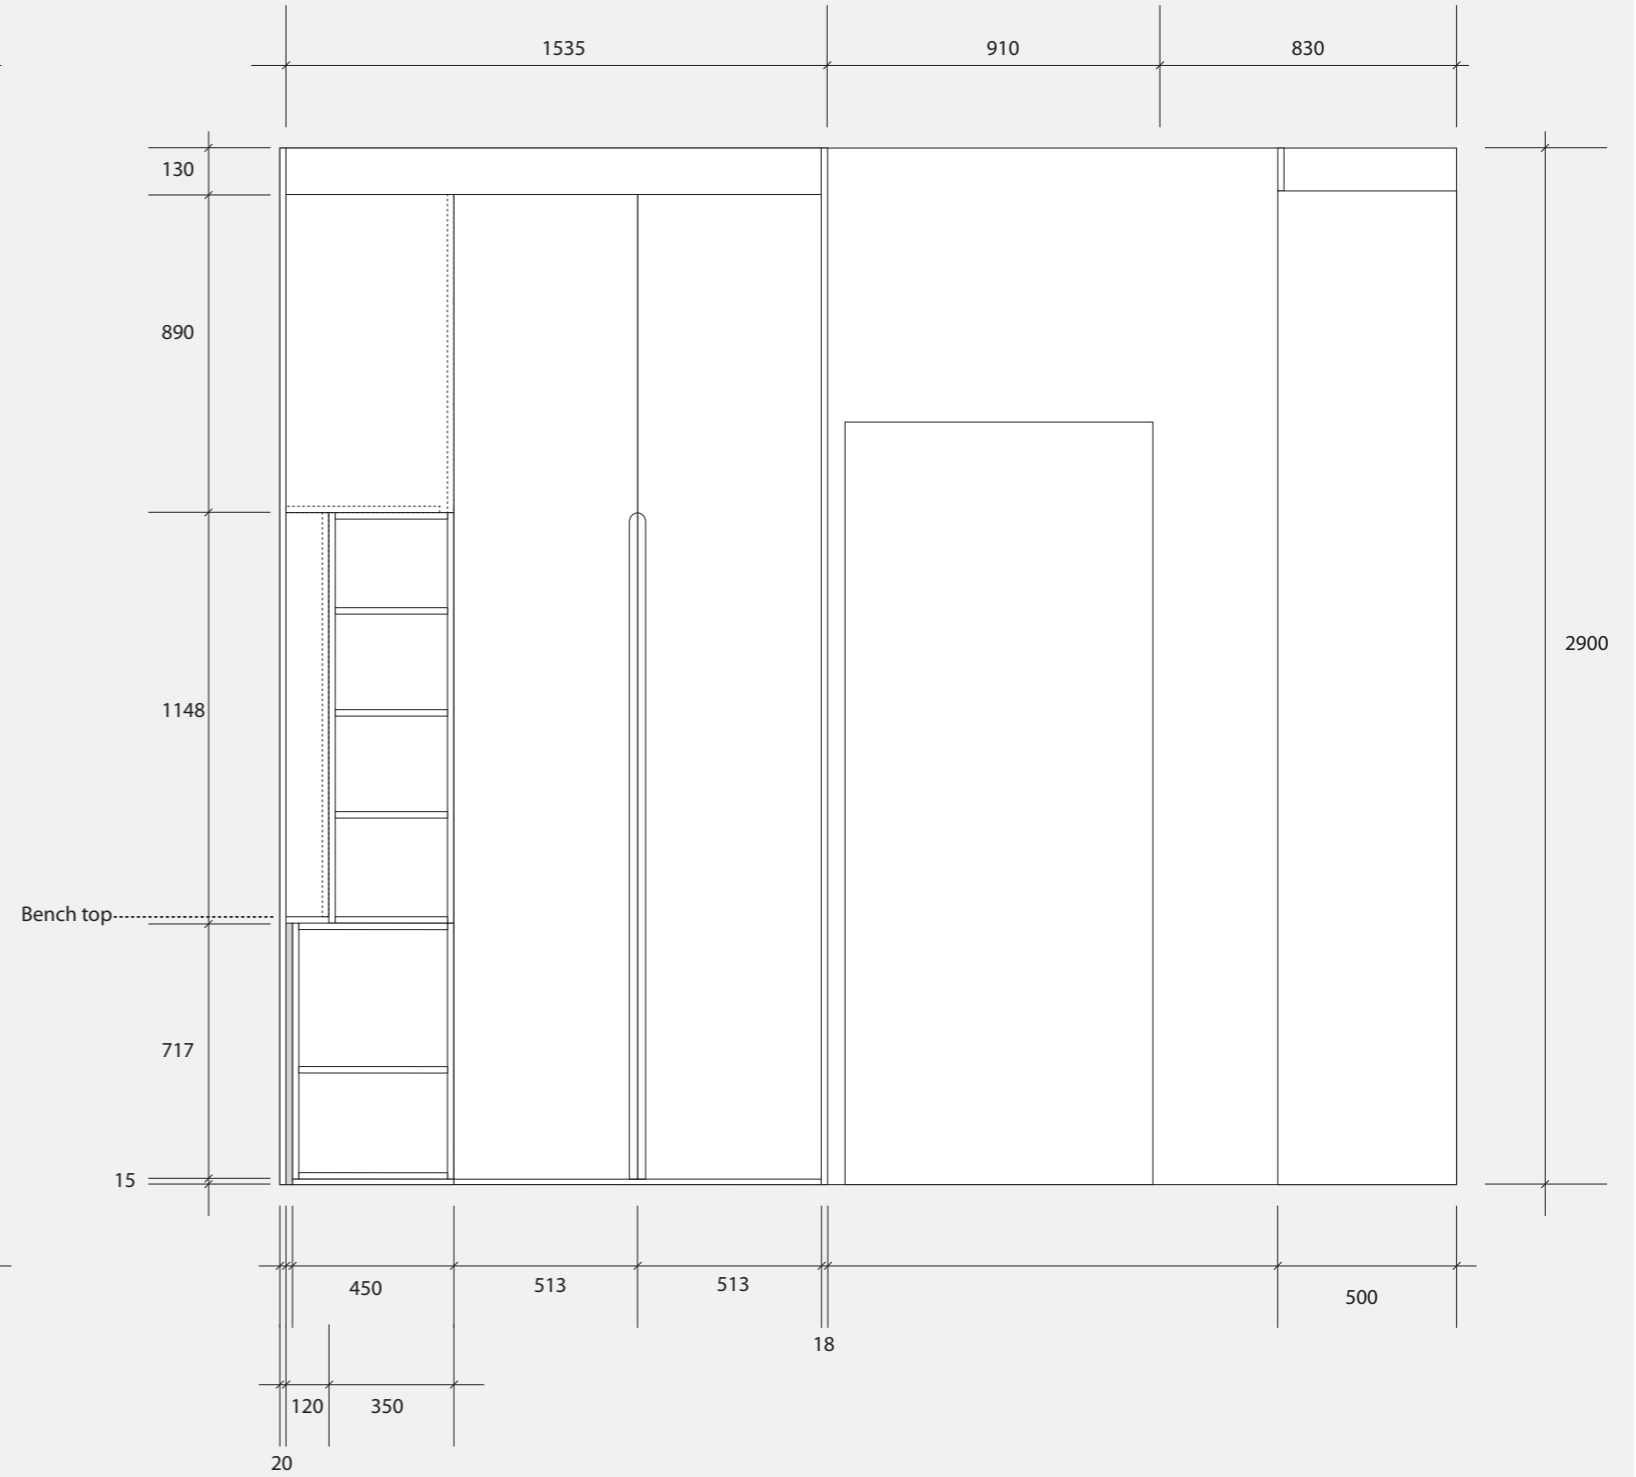

Elevation D

Trefle Joinery

ABN 13203944739

Trefle Joinery  
 1/1644 Ferntree Gully Road Knoxfield 3180  
 Contact : 0419460526  
 E-mail : seiji@treflejoinery.com.au

Project  
 Master WIR

Location  
 Ivanhoe

Date  
 16/7/2024

Scale