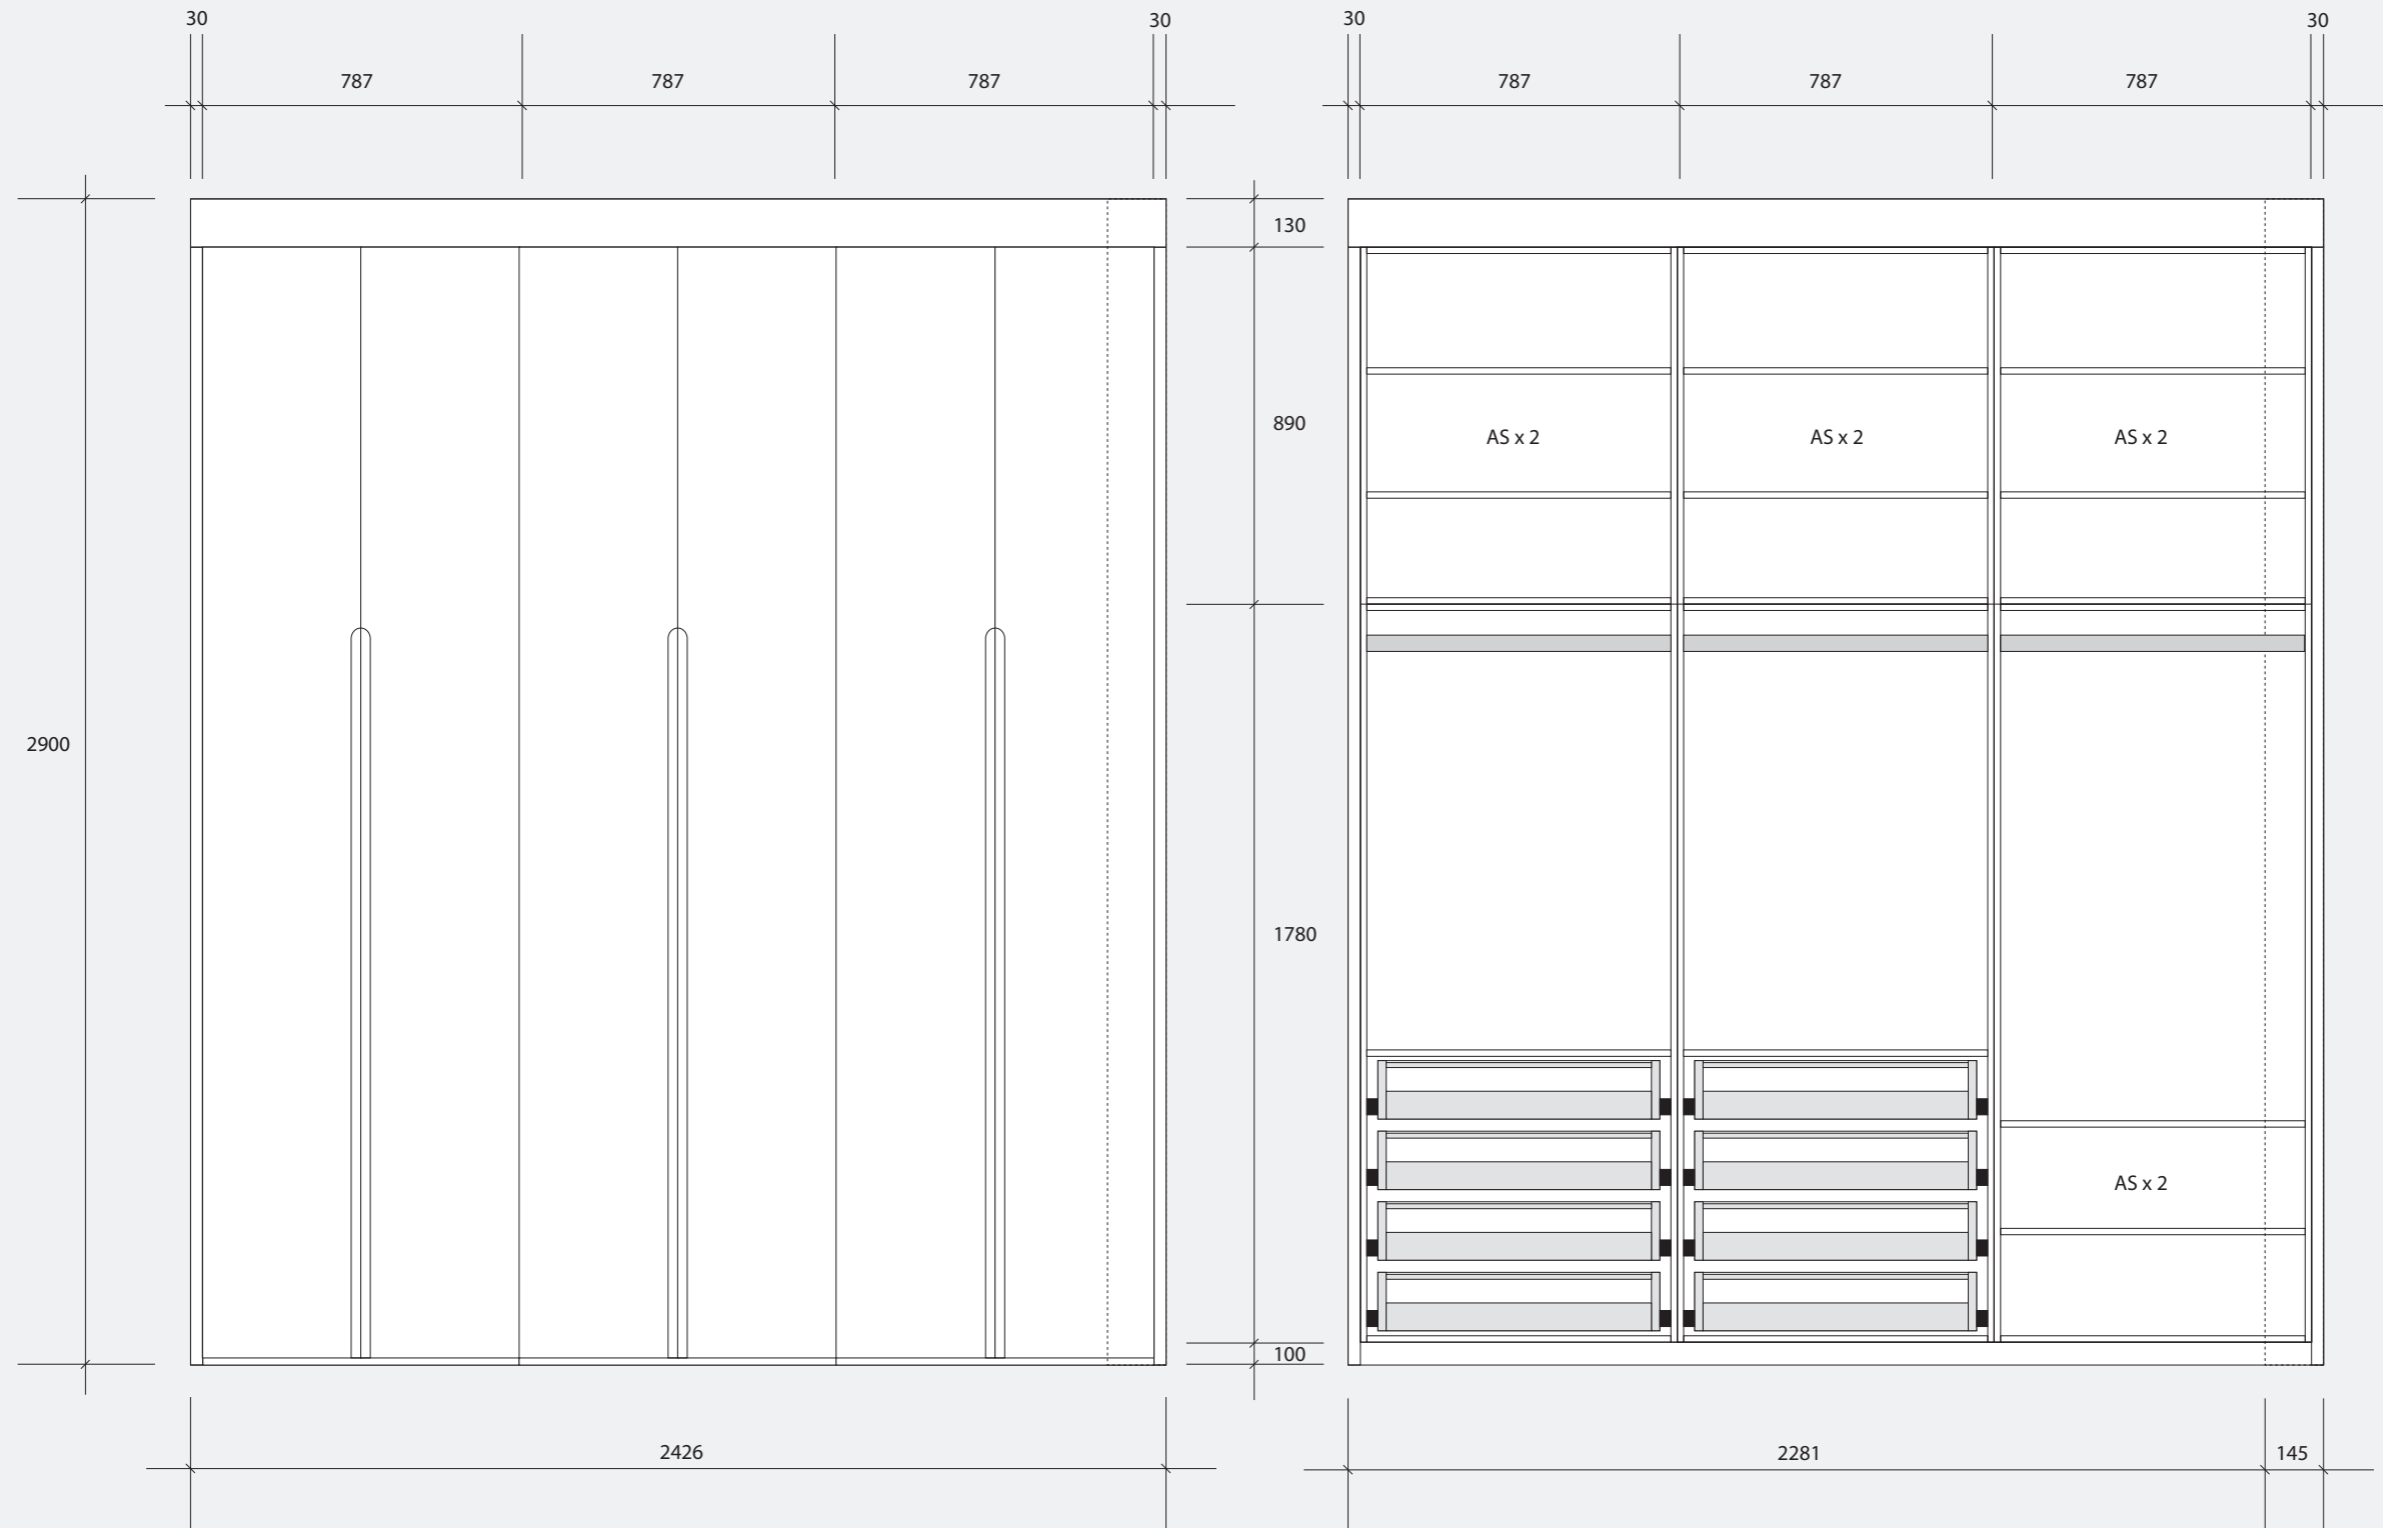

Elevation A

Bulk head high 130mm
Cabinet high 2670mm (Top High 890mm. Bottom high 1780mm)
Kicker high 100mm

Trefle Joinery

ABN 13203944739

Trefle Joinery
1/1644 Ferntree Gully Road Knoxfield 3180
Contact : 0419460526
E-mail : seiji@treflejoinery.com.au

Project
Master WIR

Location
Ivanhoe

Date
16/7/2024

Scale