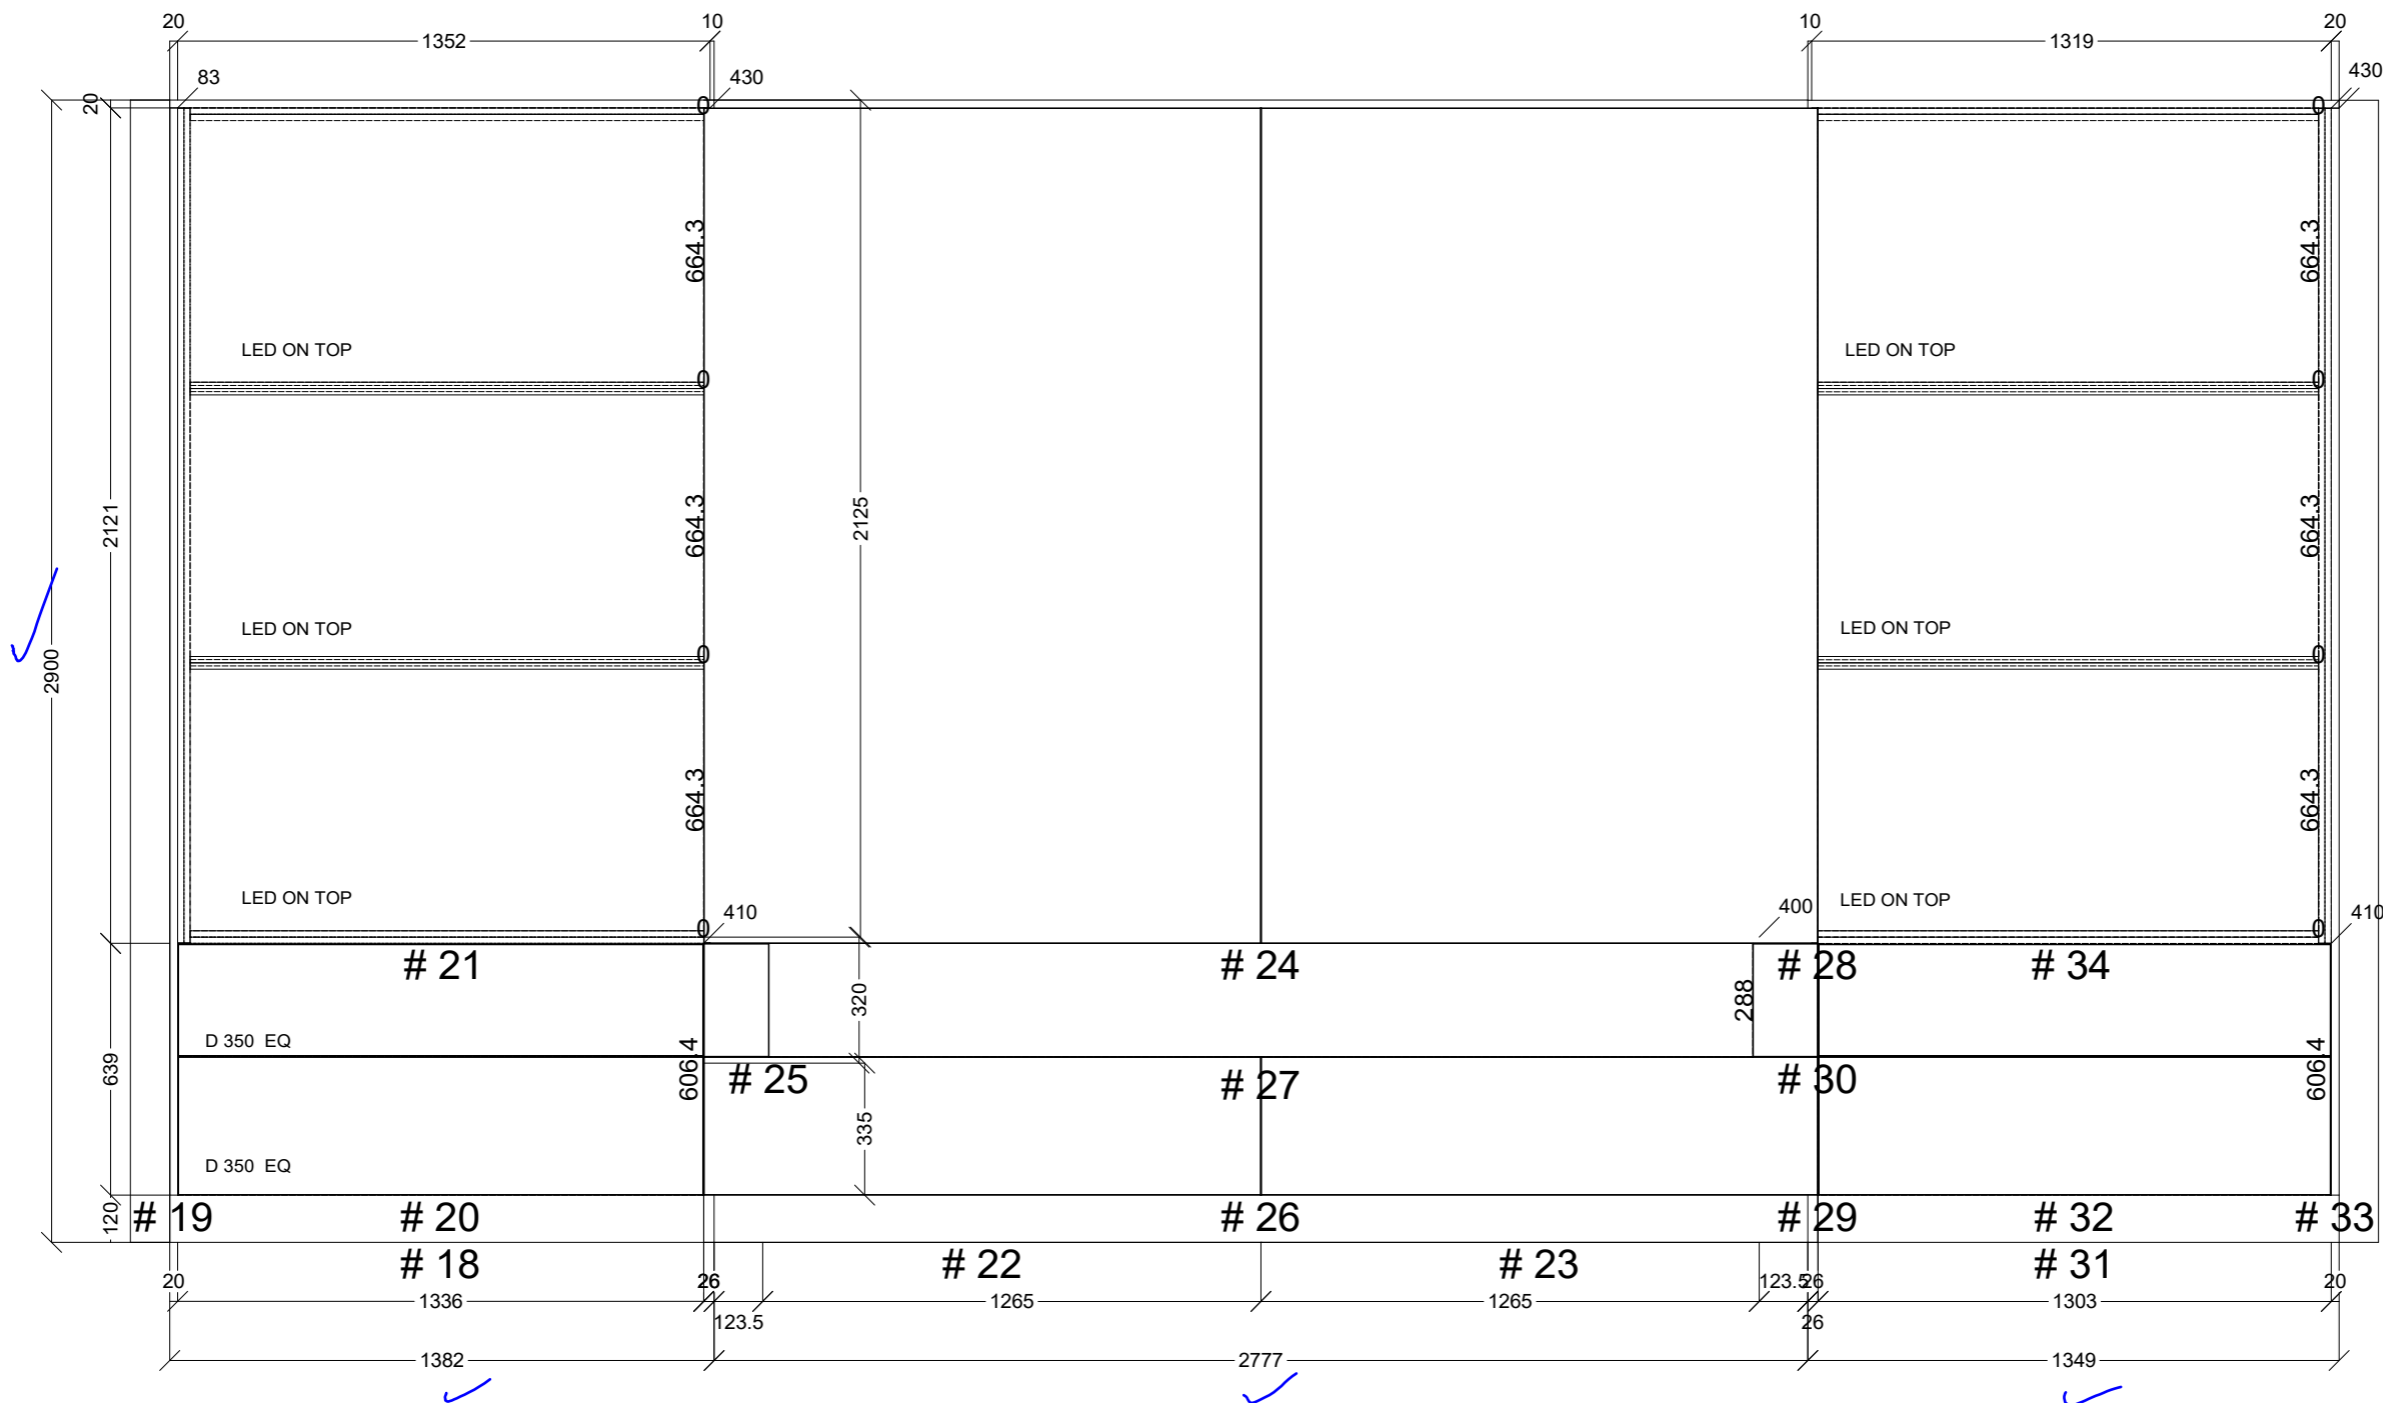

 CONNECT KITCHENS	Client: JABBOUR BUILDING GROUP		Door and panels style/colour: NIKPOL SILVERWOOD BLACK		Sheet 2 of 4
	Room: TV UNIT U1	Benchtop Colour: NIKPOL SILVERWOOD BLACK		Drawer slides: BLUM ANTARO	Carcass: WHITE HMR
	Date: 15/08/24	Address: U1-2 OSBOURNE AVE TV UNITS		Handles Item No: PUSH TO OPEN	Approved by:

	Client: JABBOUR BUILDING GROUP		Door and panels style/colour: NIKPOL SILVERWOOD BLACK		Sheet 3 of 4
	Room: TV UNIT U2		Benchtop Colour: NIKPOL SILVERWOOD BLACK		Drawer slides: BLUM ANTARO
	Date: 15/08/24		Address: U1-2 OSBOURNE AVE TV UNITS		Handles Item No: PUSH TO OPEN

 CONNECT KITCHENS	Client: JABBOUR BUILDING GROUP		Door and panels style/colour: NIKPOL SILVERWOOD BLACK		Sheet 4 of 4
	Room: TV UNIT U2	Benchtop Colour: NIKPOL SILVERWOOD BLACK		Drawer slides: BLUM ANTARO	Carcass: WHITE HMR
	Date: 15/08/24	Address: U1-2 OSBOURNE AVE TV UNITS		Handles Item No: PUSH TO OPEN	Approved by: