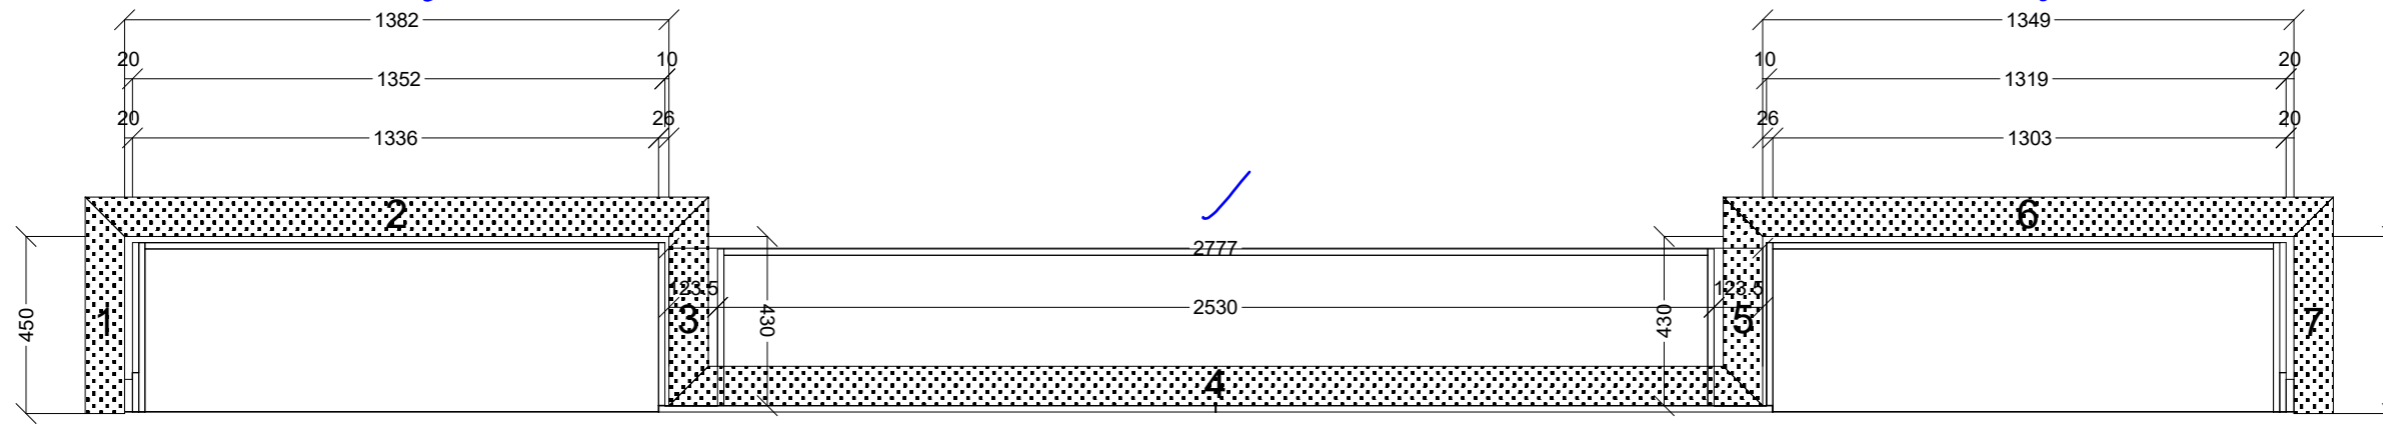

 CONNECT KITCHENS	Client: JABBOUR BUILDING GROUP		Door and panels style/colour: NIKPOL SILVERWOOD BLACK		Sheet 2 of 4
	Room: TV UNIT U1	Benchtop Colour: NIKPOL SILVERWOOD BLACK		Drawer slides: BLUM ANTARO	Carcass: WHITE HMR
	Date: 15/08/24	Address: U1-2 OSBOURNE AVE TV UNITS		Handles Item No: PUSH TO OPEN	Approved by:

	Client: JABBOUR BUILDING GROUP		Door and panels style/colour: NIKPOL SILVERWOOD BLACK		Sheet 3 of 4
	Room: TV UNIT U2		Benchtop Colour: NIKPOL SILVERWOOD BLACK		Drawer slides: BLUM ANTARO
	Date: 15/08/24		Address: U1-2 OSBOURNE AVE TV UNITS		Handles Item No: PUSH TO OPEN

 CONNECT KITCHENS	Client: JABBOUR BUILDING GROUP		Door and panels style/colour: NIKPOL SILVERWOOD BLACK		Sheet 4 of 4
	Room: TV UNIT U2	Benchtop Colour: NIKPOL SILVERWOOD BLACK		Drawer slides: BLUM ANTARO	Carcass: WHITE HMR
	Date: 15/08/24	Address: U1-2 OSBOURNE AVE TV UNITS		Handles Item No: PUSH TO OPEN	Approved by: