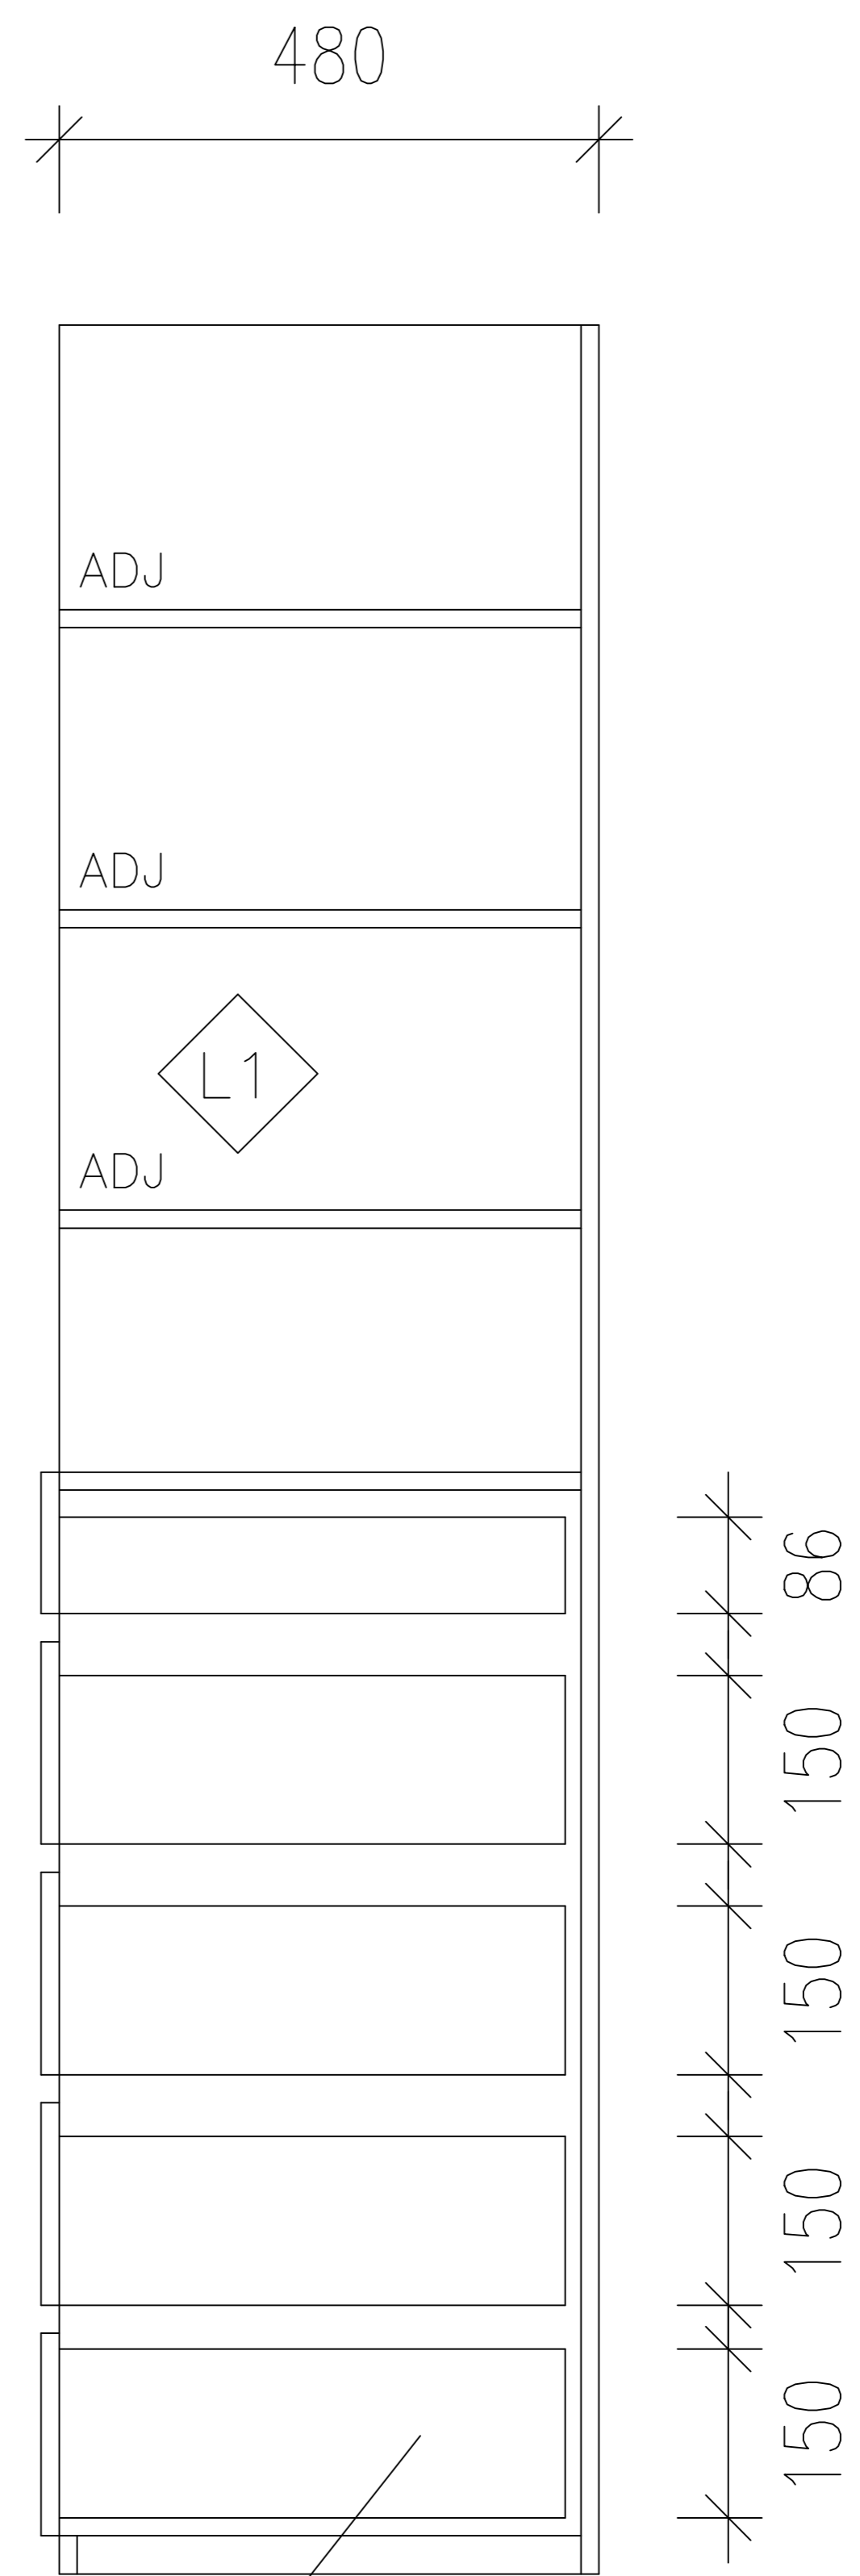

 16mm POLYTEC TASMANIAN OAK WOODMATT WITH 1mm MATCHING ABS EDGING

FRONT ELEVATION

White Melamine Metabox Drawers

SECTION THROUGH

ROBE INSERT DETAIL