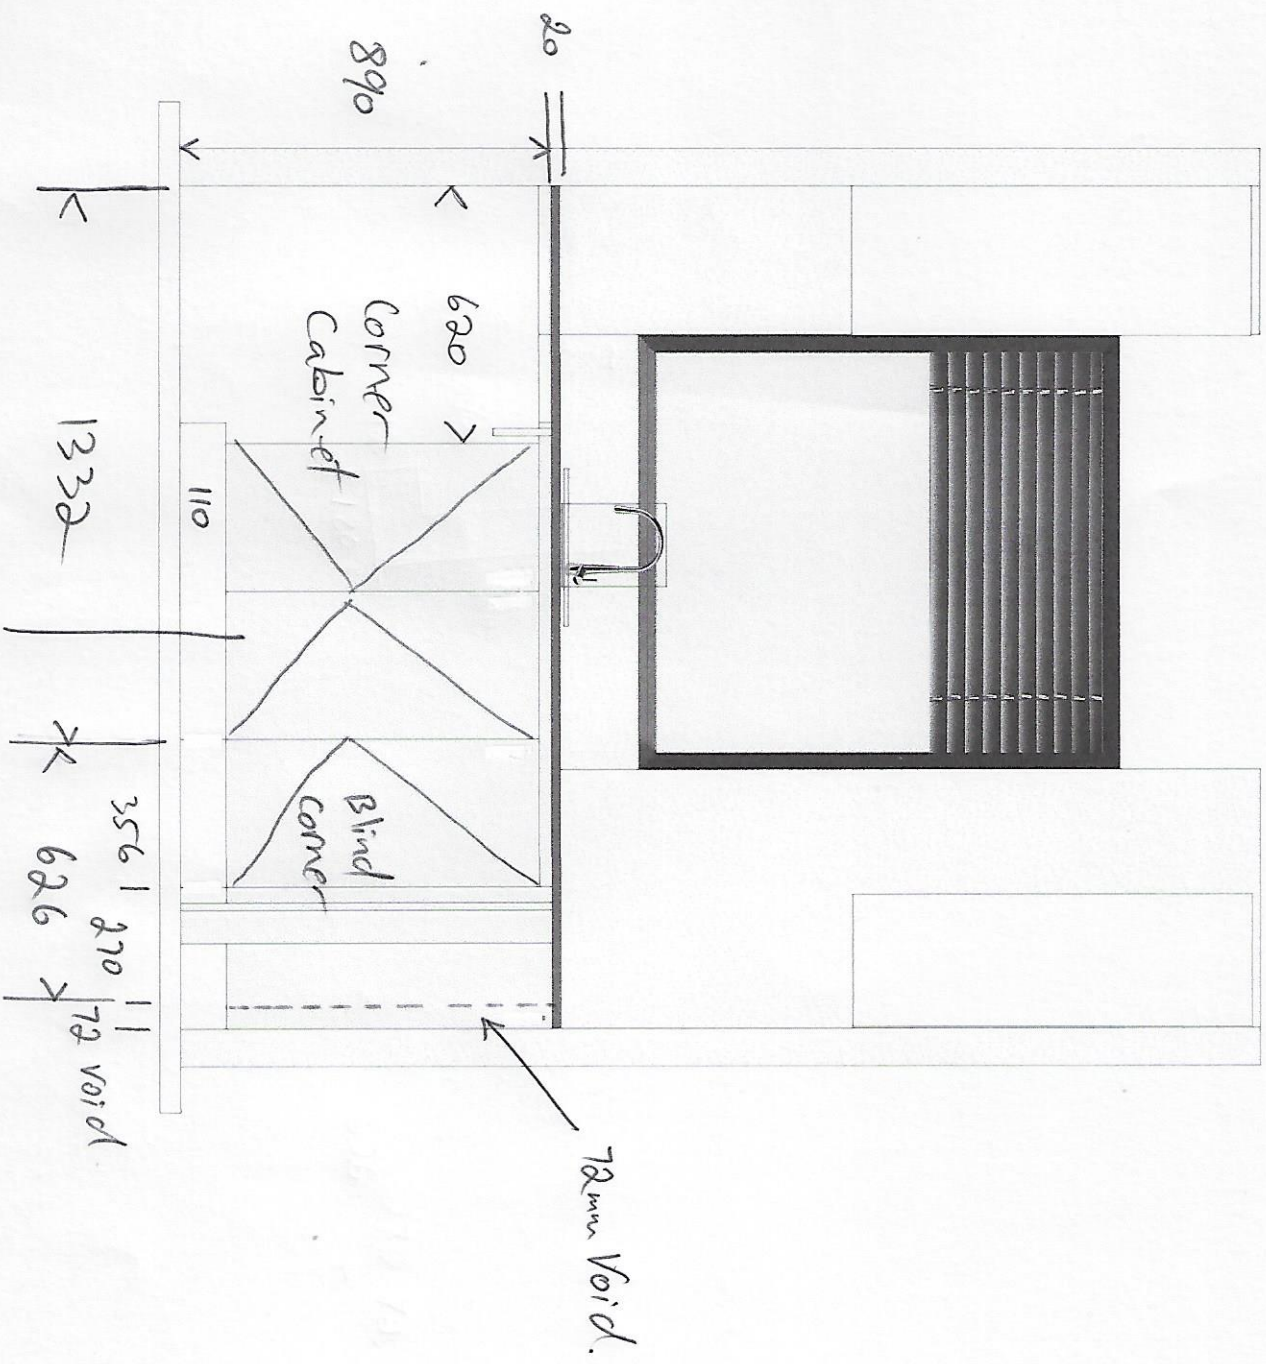

16mm White melamine Substrate

590 Deep  
B/Top 600 deep