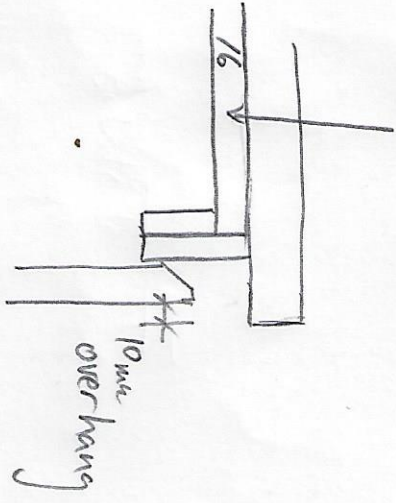

16mm White melamine Substrate

590 Deep  
B/Top 600 deep