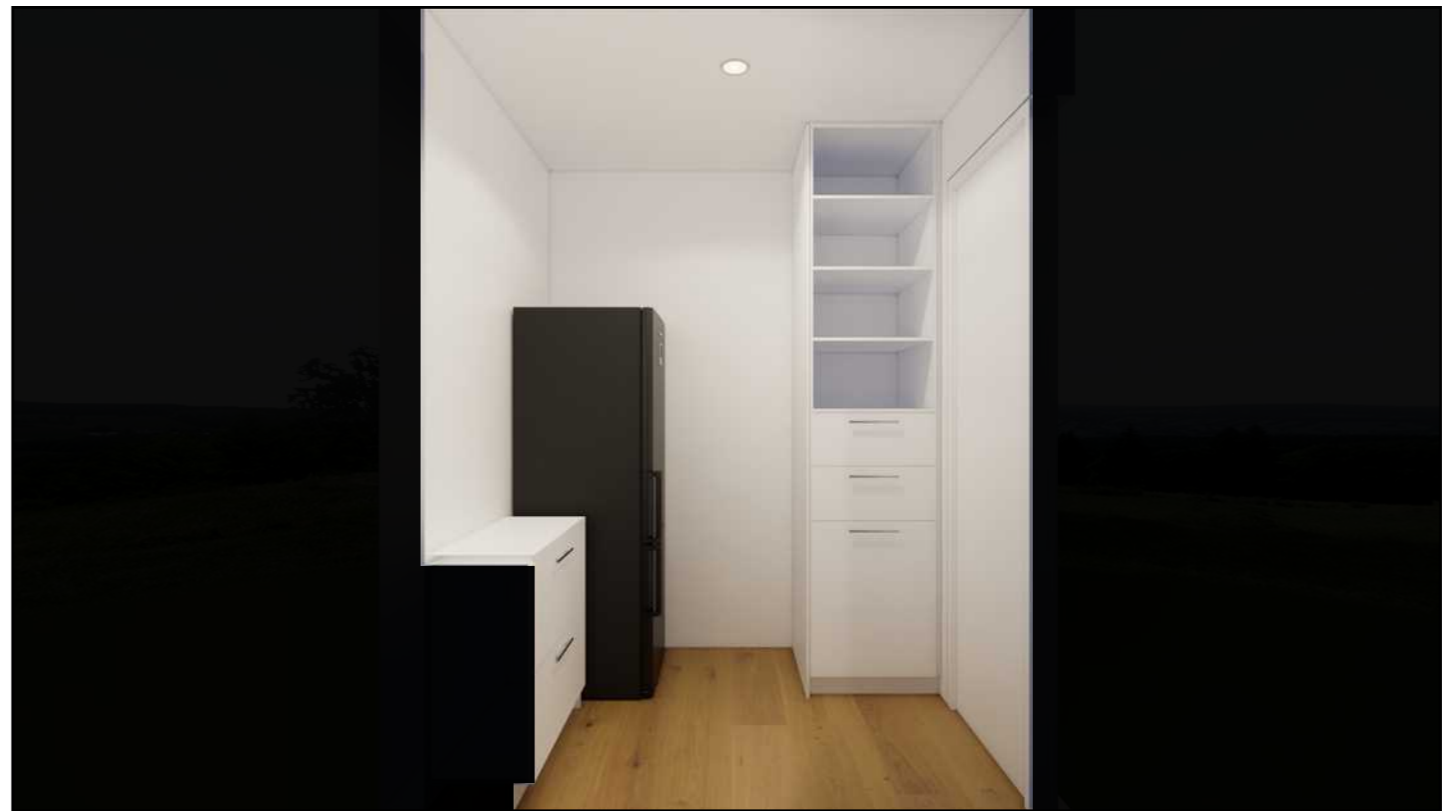

KITCHEN PERSPECTIVE 2 **AI**
Scale: NTS

DESIGNED BY
SHAI ZEEV
ABN: 47 640 715 279
6b Larman St, Bentleigh East 3165
Mob: 0407004576
E-mail: sales@thecabinetmerchant.com.au

PROJECT TITLE
HOME JOINERIES

CLIENT ADDRESS

CLIENT NAME

The Cabinet Merchant