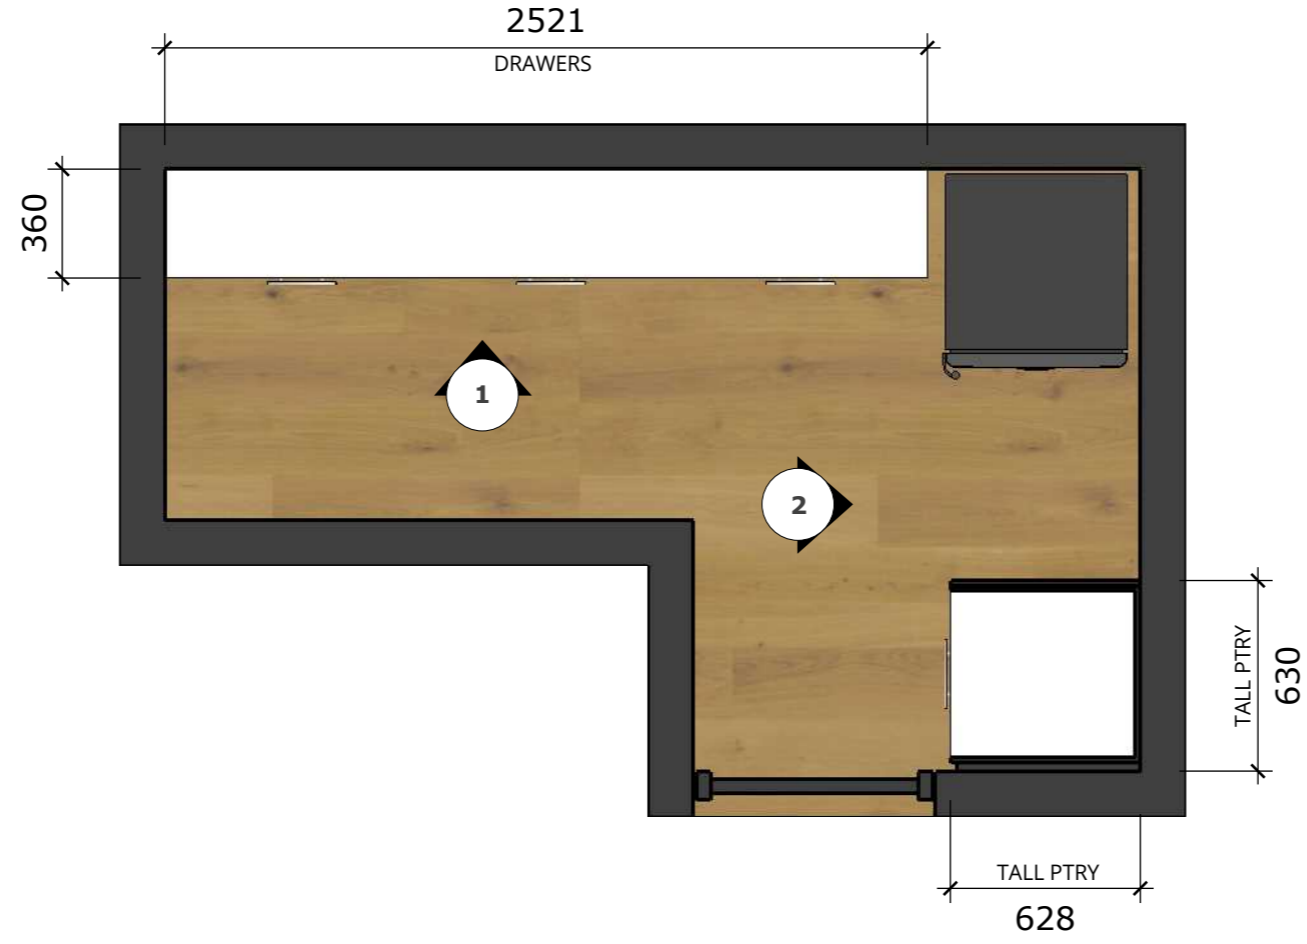

AI KITCHEN PERSPECTIVE 1
Scale: NTS

KITCHEN PERSPECTIVE 2 **AI**
Scale: NTS

DESIGNED BY
SHAI ZEEV
ABN: 47 640 715 279
6b Larman St, Bentleigh East 3165
Mob: 0407004576
E-mail: sales@thecabinetmerchant.com.au

PROJECT TITLE
HOME JOINERIES

CLIENT ADDRESS

CLIENT NAME

The Cabinet Merchant

A :: PANTRY PLAN
 001 scale: 1=25mm

CLIENT NAME

CLIENT ADDRESS

PROJECT TITLE
 HOME
 JOINERIES

PROJECT TITLE
HOME
JOINERIES

CLIENT ADDRESS

CLIENT NAME

The Cabinet Merchant

DRAWER SIZES:
= 793mm WIDE (INTERNAL SIZE)
= 720mm HIGH (OVERALL SIZE)
(estimated panel thk. 16mm)

A :: PANTRY ELEV. 1
001 scale: 1=25mm

A :: PANTRY ELEV. 2
002 scale: 1=25mm