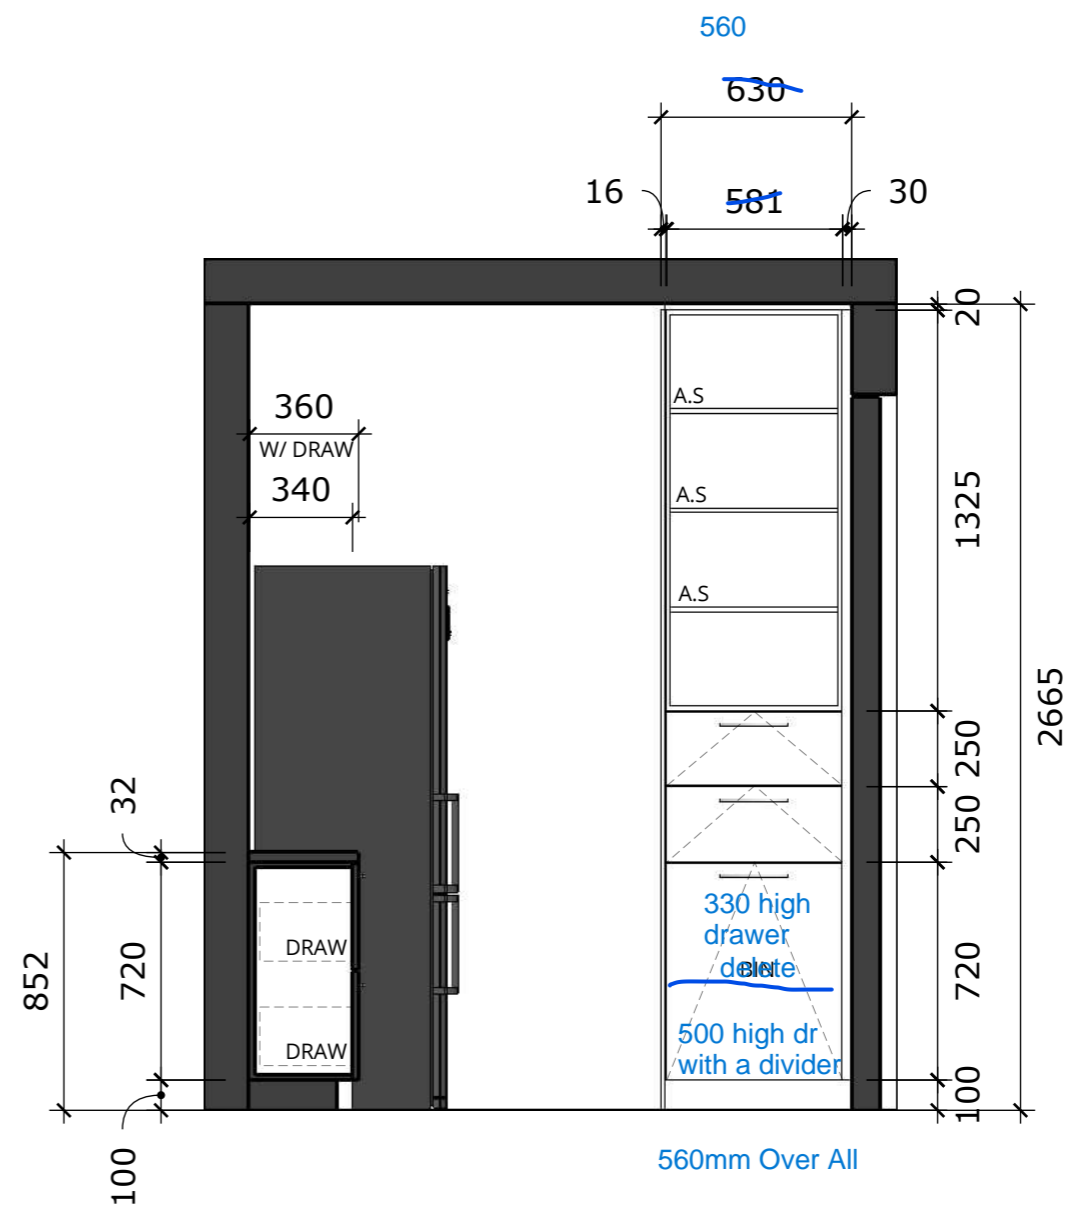

PROJECT TITLE
HOME
JOINERIES

CLIENT ADDRESS

CLIENT NAME

The Cabinet Merchant

DRAWER SIZES:
= 793mm WIDE (INTERNAL SIZE)
= 720mm HIGH (OVERALL SIZE)
(estimated panel thk. 16mm)

A :: PANTRY ELEV. 1
001 scale: 1=25mm

A :: PANTRY ELEV. 2
002 scale: 1=25mm