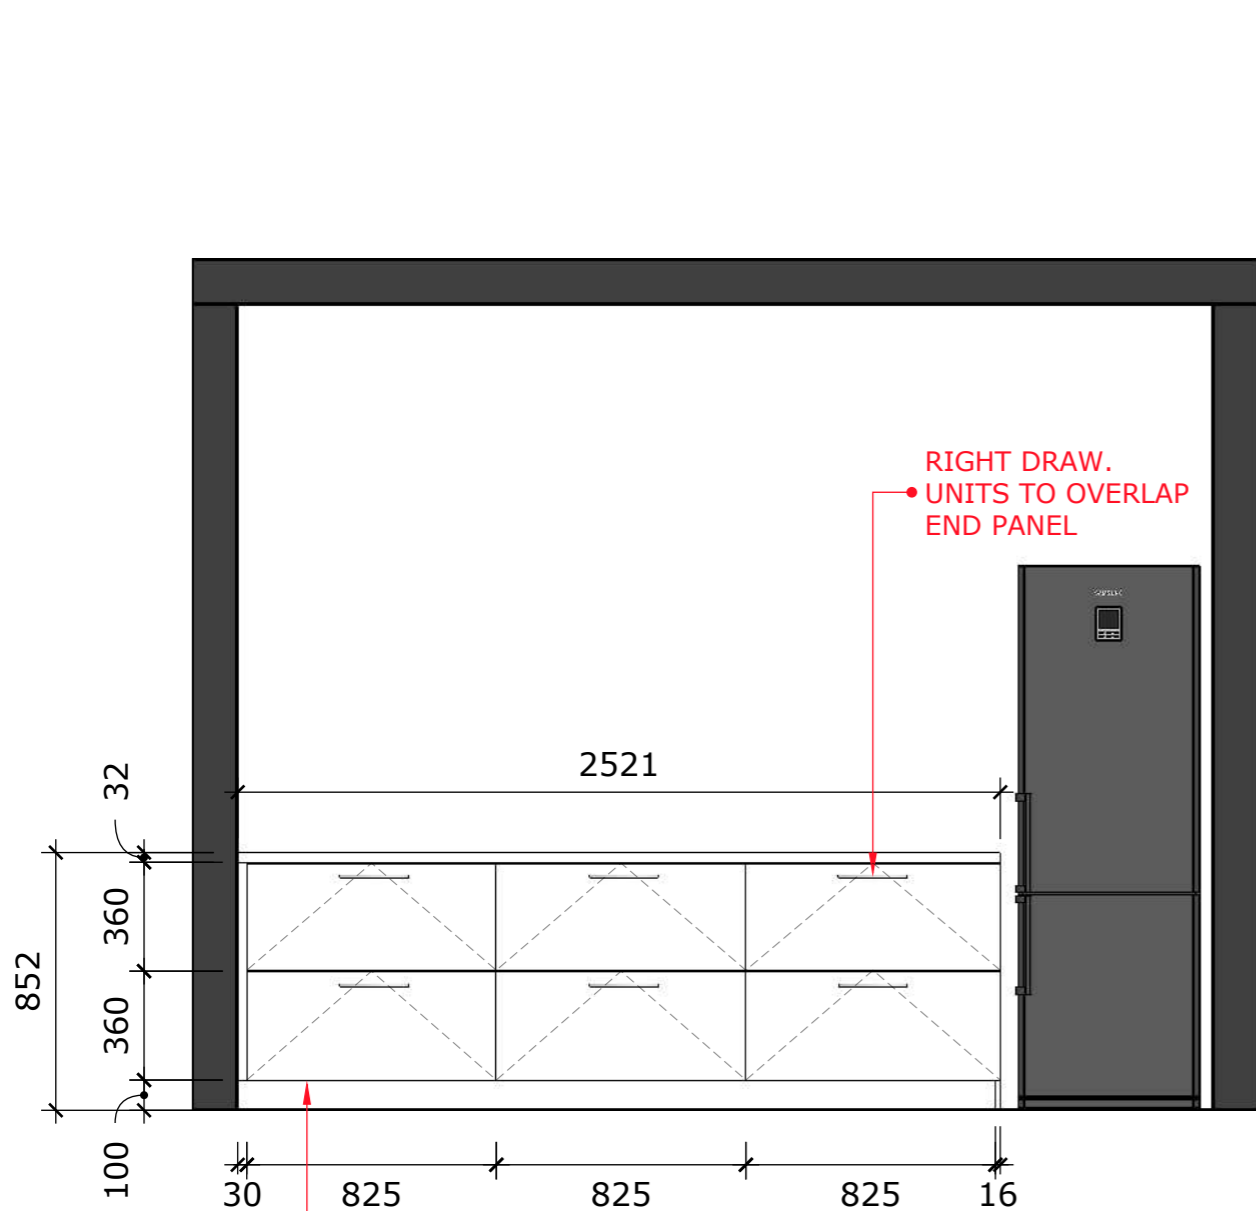

PROJECT TITLE
HOME
JOINERIES

CLIENT ADDRESS

CLIENT NAME

The Cabinet Merchant

DRAWER SIZES:
= 793mm WIDE (INTERNAL SIZE)
= 720mm HIGH (OVERALL SIZE)
(estimated panel thk. 16mm)

A :: PANTRY ELEV. 1
001 scale: 1=25mm

A :: PANTRY ELEV. 2
002 scale: 1=25mm