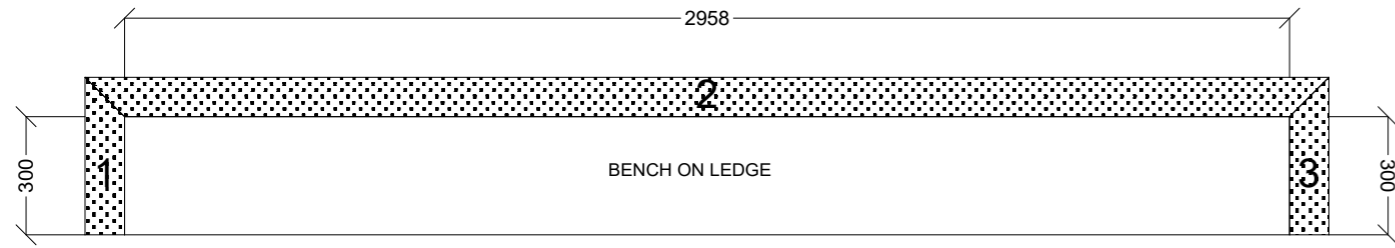

CONNECT KITCHENS	Client: GRACE CONSTRUCTIONS		Door and panels style/colour: N/A		Sheet 6 of 6
	Room: MALE TOILETS	Benchtop Colour: POLYTEC VESUVIUS CEPPO D MOULD		Drawer slides: N/A	Carcass: N/A
	Date: 20/08/24	Address: 43 KOORNANG RD KNOXFIELD		Handles Item No: N/A	Approved by: