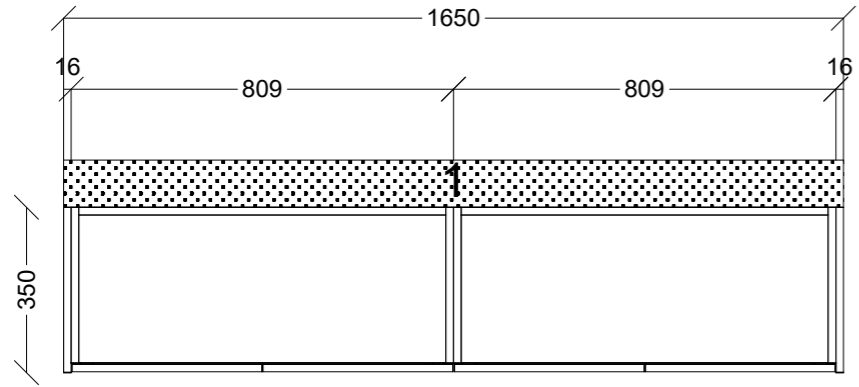

Client: GRACE CONSTRUCTIONS		Door and panels style/colour: POLYTEC PALOMERA OAK		Sheet 4 of 6
	Room: OVERHEADS	Benchtop Colour: N/A	Drawer slides: N/A		Carcass: WHITE HMR
	Date: 20/08/24	Address: 43 KOORNANG RD KNOXFIELD	Handles Item No: FINGER PULL		Approved by: