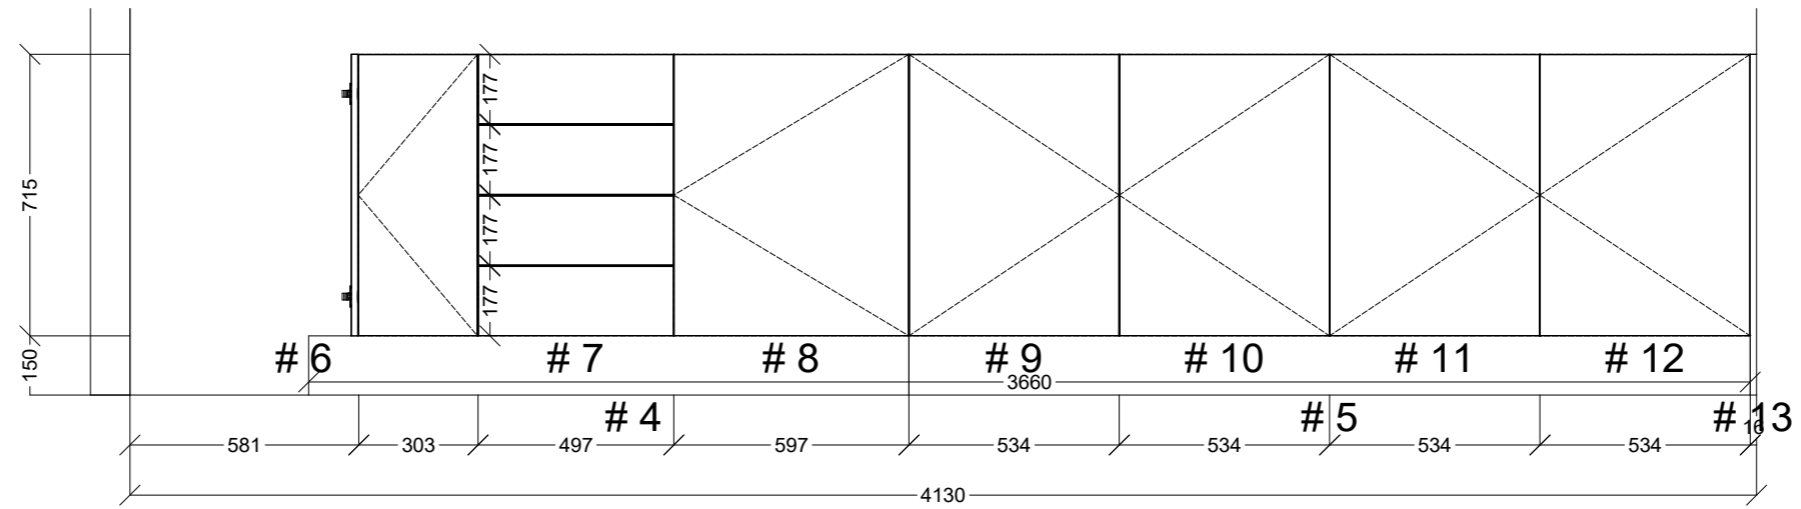

CONNECT KITCHENS	Client: GRACE CONSTRUCTIONS		Door and panels style/colour: POLYTEC PALOMERA OAK		Sheet 3 of 6
	Room: KITCHEN RE-FACE	Benchtop Colour: POLYTEC VESUVIUS CEPPO D MOULD	Drawer slides: DTC SMOOTH		Carcass: N/A
	Date: 20/08/24	Address: 43 KOORNANG RD KNOXFIELD	Handles Item No: BLACK D PULL		Approved by: