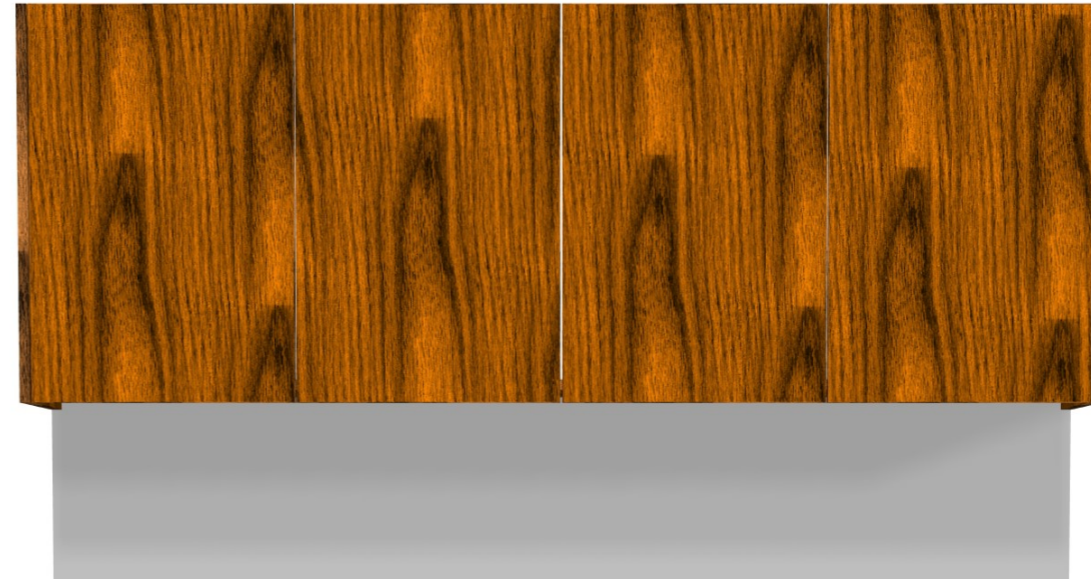

 CONNECT KITCHENS	Client: GRACE CONSTRUCTIONS		Door and panels style/colour: N/A		Sheet 1 of 6
	Room: FEMALE TOILETS	Benchtop Colour: POLYTEC VESUVIUS CEPPO D MOULD	Drawer slides: N/A		Carcass: N/A
	Date: 20/08/24	Address: 43 KOORNANG RD KNOXFIELD	Handles Item No: N/A		Approved by:

	Client: GRACE CONSTRUCTIONS		Door and panels style/colour: N/A		Sheet 2 of 6
	Room: KITCHEN	Benchtop Colour: POLYTEC VESUVIUS CEPPO D MOULD		Drawer slides: N/A	Carcass: N/A
	Date: 20/08/24	Address: 43 KOORNANG RD KNOXFIELD		Handles Item No: N/A	Approved by:

 CONNECT KITCHENS	Client: GRACE CONSTRUCTIONS		Door and panels style/colour: POLYTEC PALOMERA OAK		Sheet 3 of 6
	Room: KITCHEN RE-FACE	Benchtop Colour: POLYTEC VESUVIUS CEPPO D MOULD	Drawer slides: DTC SMOOTH		Carcass: N/A
	Date: 20/08/24	Address: 43 KOORNANG RD KNOXFIELD	Handles Item No: BLACK D PULL		Approved by:

	Client: GRACE CONSTRUCTIONS		Door and panels style/colour: POLYTEC PALOMERA OAK		Sheet 4 of 6
	Room: OVERHEADS	Benchtop Colour: N/A	Drawer slides: N/A		Carcass: WHITE HMR
	Date: 20/08/24	Address: 43 KOORNANG RD KNOXFIELD	Handles Item No: FINGER PULL		Approved by: