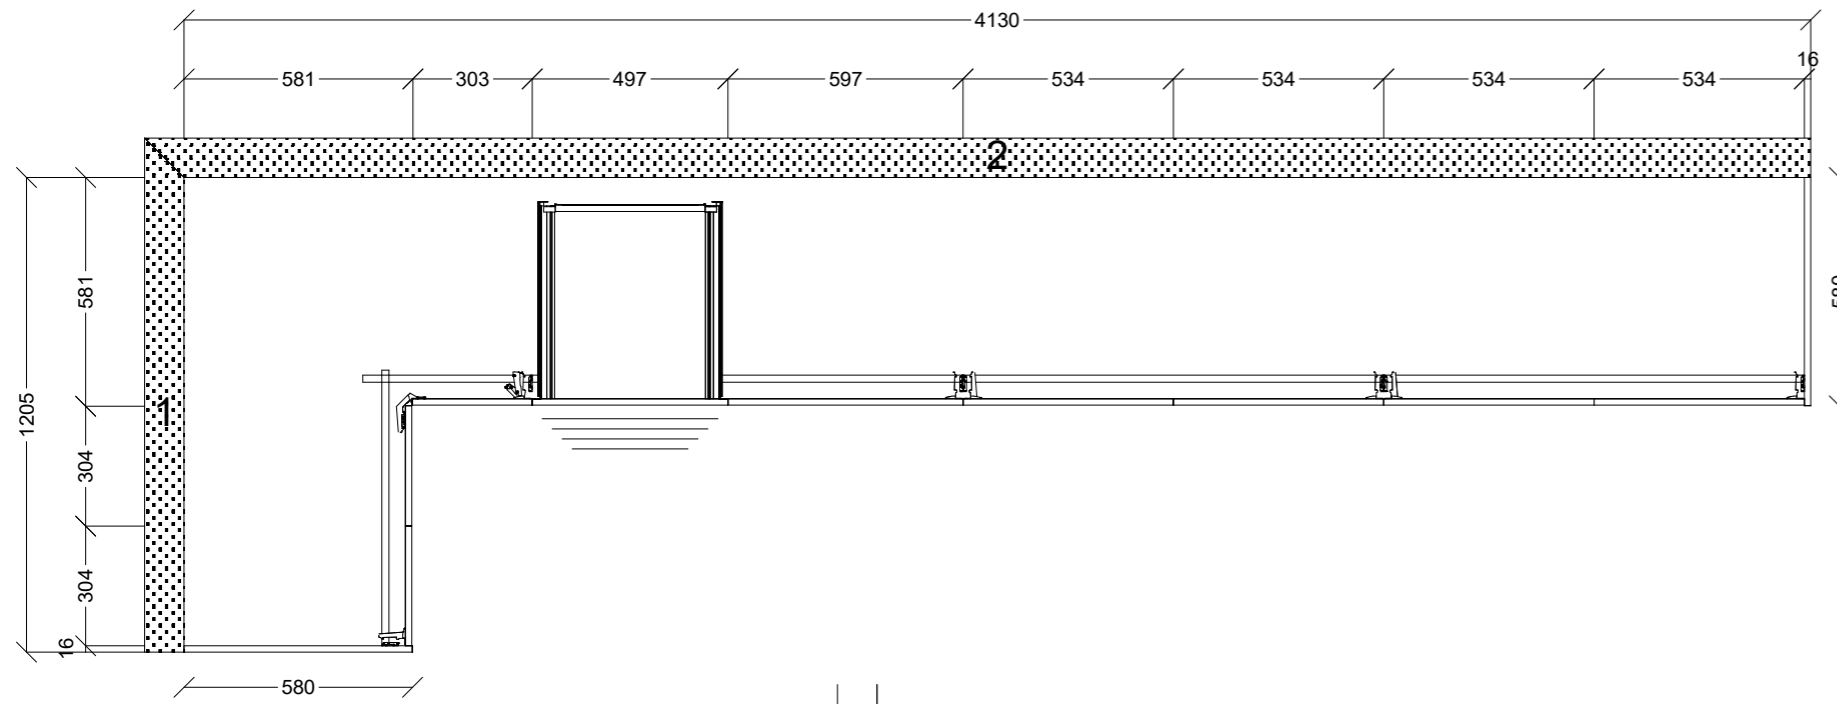

 CONNECT KITCHENS	Client: GRACE CONSTRUCTIONS		Door and panels style/colour: N/A		Sheet 1 of 6
	Room: FEMALE TOILETS	Benchtop Colour: POLYTEC VESUVIUS CEPPO D MOULD	Drawer slides: N/A		Carcass: N/A
	Date: 20/08/24	Address: 43 KOORNANG RD KNOXFIELD	Handles Item No: N/A		Approved by:

 CONNECT KITCHENS	Client: GRACE CONSTRUCTIONS		Door and panels style/colour: POLYTEC PALOMERA OAK		Sheet 3 of 6
	Room: KITCHEN RE-FACE	Benchtop Colour: POLYTEC VESUVIUS CEPPO D MOULD	Drawer slides: DTC SMOOTH		Carcass: N/A
	Date: 20/08/24	Address: 43 KOORNANG RD KNOXFIELD	Handles Item No: BLACK D PULL		Approved by:

	Client: GRACE CONSTRUCTIONS		Door and panels style/colour: POLYTEC PALOMERA OAK		Sheet 4 of 6
	Room: OVERHEADS	Benchtop Colour: N/A	Drawer slides: N/A		Carcass: WHITE HMR
	Date: 20/08/24	Address: 43 KOORNANG RD KNOXFIELD	Handles Item No: FINGER PULL		Approved by: