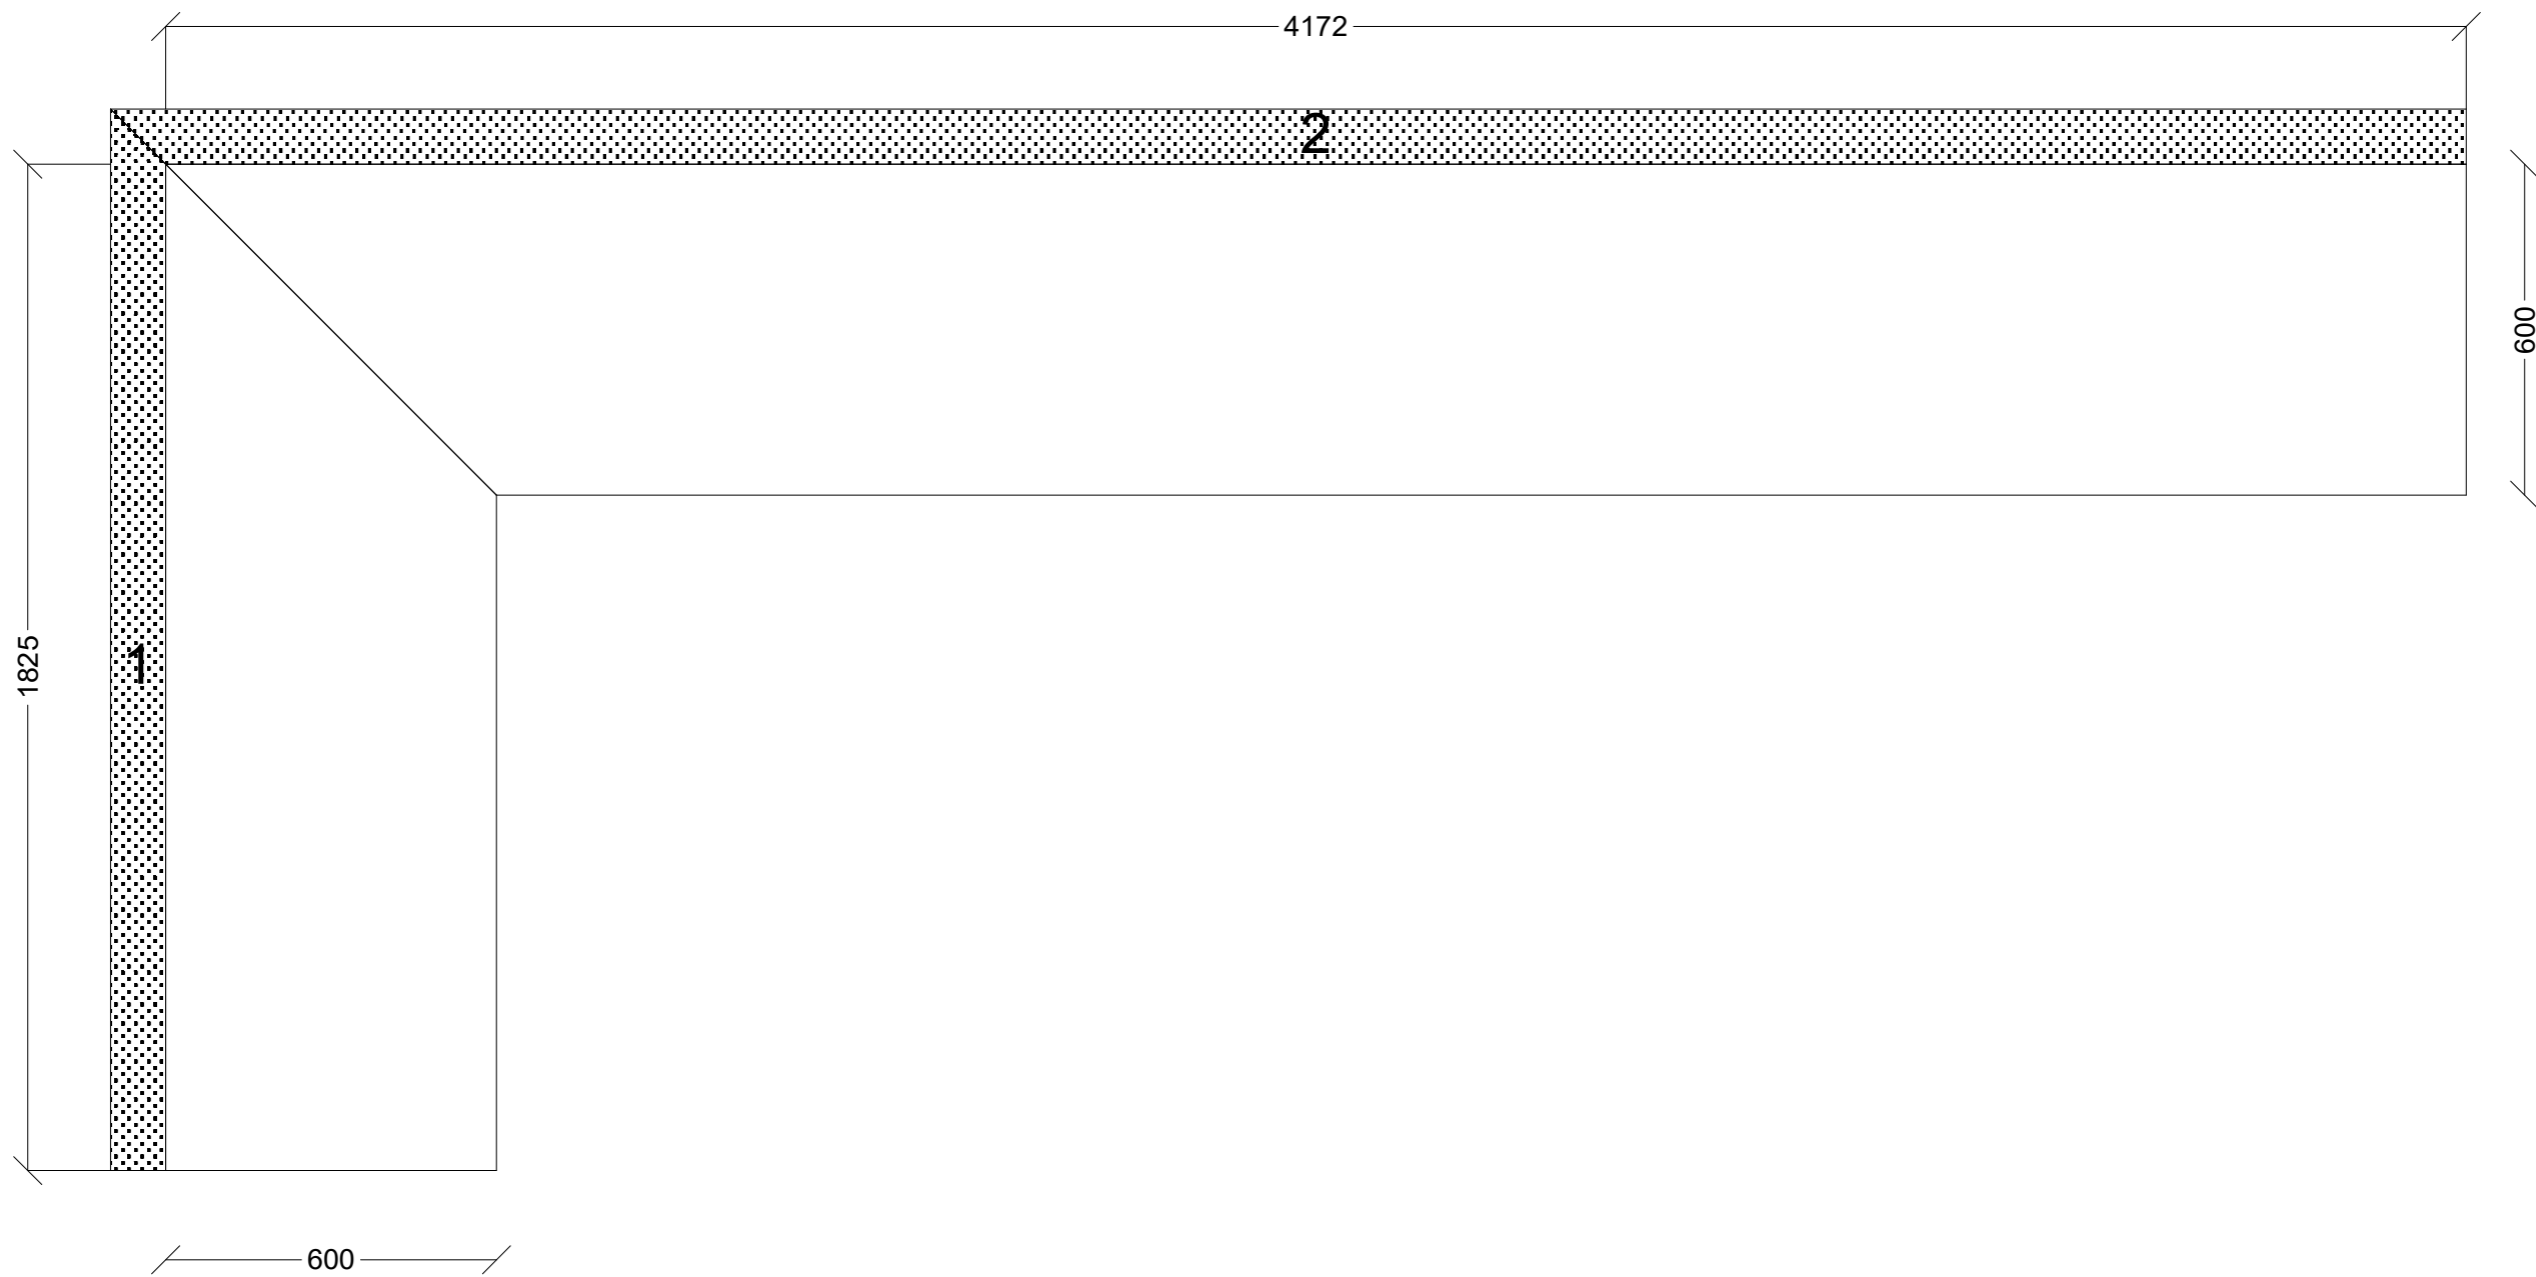

Client: GRACE CONSTRUCTIONS		Door and panels style/colour: N/A		Sheet 2 of 6
	Room: KITCHEN	Benchtop Colour: POLYTEC VESUVIUS CEPPO D MOULD		Drawer slides: N/A	Carcass: N/A
	Date: 20/08/24	Address: 43 KOORNANG RD KNOXFIELD		Handles Item No: N/A	Approved by: