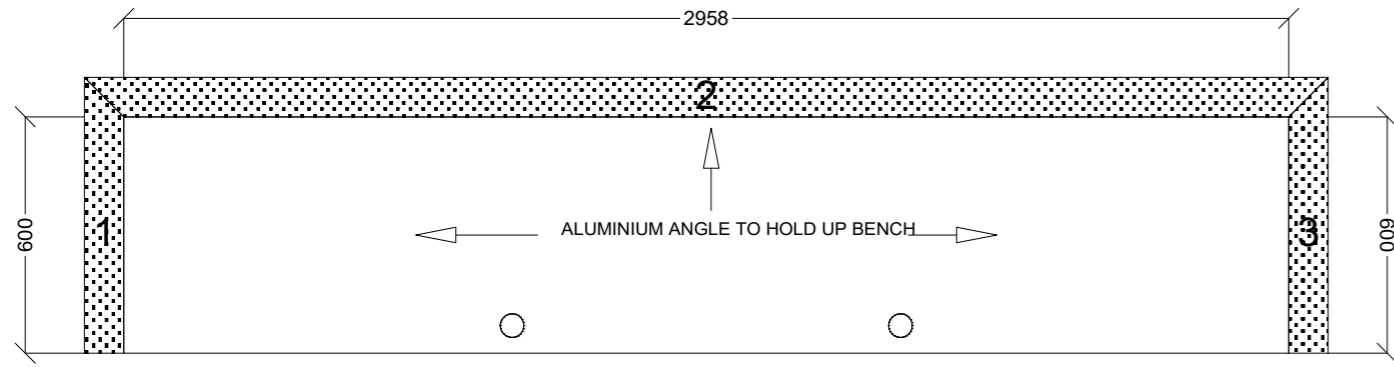

CONNECT KITCHENS	Client: GRACE CONSTRUCTIONS		Door and panels style/colour: N/A		Sheet 5 of 6
	Room: MALE TOILETS	Benchtop Colour: POLYTEC VESUVIUS CEPPO D MOULD	Drawer slides: N/A		Carcass: N/A
	Date: 20/08/24	Address: 43 KOORNANG RD KNOXFIELD	Handles Item No: N/A		Approved by: