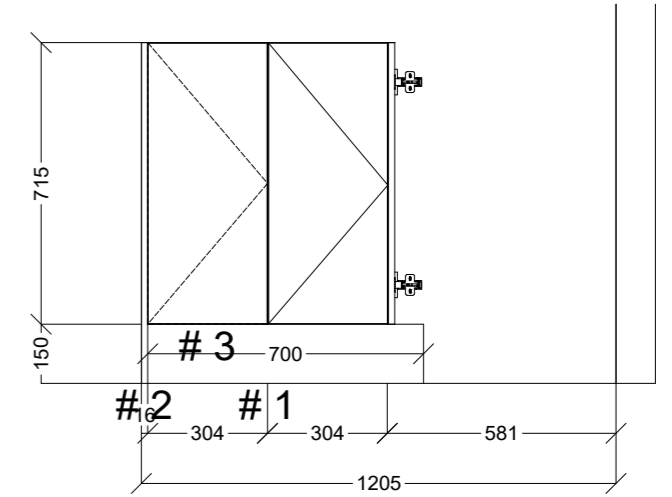

CONNECT KITCHENS	Client: GRACE CONSTRUCTIONS		Door and panels style/colour: POLYTEC PALOMERA OAK		Sheet 3 of 6
	Room: KITCHEN RE-FACE	Benchtop Colour: POLYTEC VESUVIUS CEPPO D MOULD	Drawer slides: DTC SMOOTH		Carcass: N/A
	Date: 20/08/24	Address: 43 KOORNANG RD KNOXFIELD	Handles Item No: BLACK D PULL		Approved by: