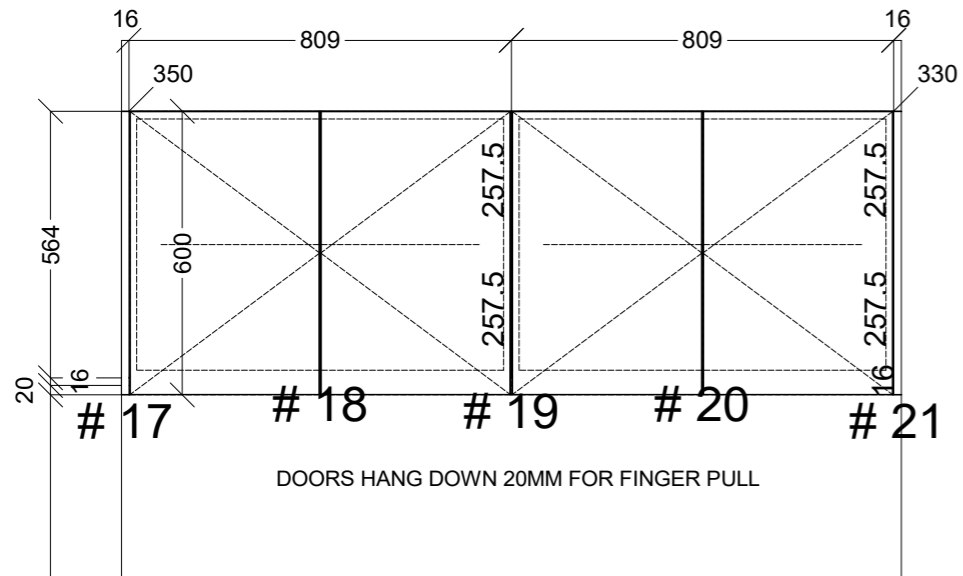

Client: GRACE CONSTRUCTIONS		Door and panels style/colour: POLYTEC PALOMERA OAK		Sheet 4 of 6
	Room: OVERHEADS	Benchtop Colour: N/A	Drawer slides: N/A		Carcass: WHITE HMR
	Date: 20/08/24	Address: 43 KOORNANG RD KNOXFIELD	Handles Item No: FINGER PULL		Approved by: