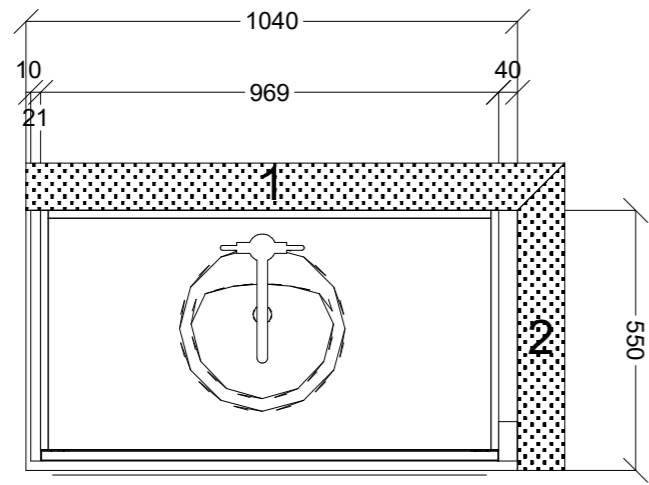

	Client: MATT AND EMILY BENNET		Door and panels style/colour: 90' SHAKER 2PAC PORTER DARK NEWORT BLUE MATT 21MM		Sheet 1 of 4
	Room: BED 2	Benchtop Colour: 20MM STONE BY OTHERS		Drawer slides: BLUM	Carcass: WHITE HMR
	Date: 07/09/24	Address: 9 LAYTON CR MT MARTHA		Handles Item No: BY CUSTOMER	Approved by:

	Client: MATT AND EMILY BENNET		Door and panels style/colour: 90' SHAKER 2PAC PORTER DARK NEWORT BLUE MATT 21MM		Sheet 3 of 4
	Room: BATH	Benchtop Colour: 20MM STONE BY OTHERS		Drawer slides: BLUM	Carcass: WHITE HMR
	Date: 07/09/24	Address: 9 LAYTON CR MT MARTHA		Handles Item No: BY CUSTOMER	Approved by:

	Client: MATT AND EMILY BENNET		Door and panels style/colour: 90' SHAKER 2PAC PORTER DARK NEWORT BLUE MATT 21MM		Sheet 4 of 4
	Room: ENSUITE	Benchtop Colour: 20MM STONE BY OTHERS		Drawer slides: BLUM	Carcass: WHITE HMR
	Date: 07/09/24	Address: 9 LAYTON CR MT MARTHA	Handles Item No: BY CUSTOMER		Approved by: