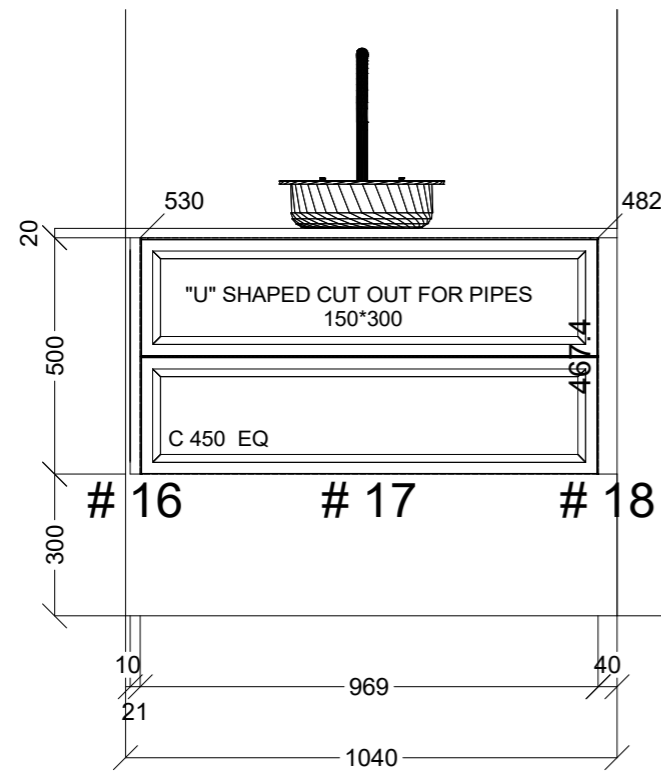

	Client: MATT AND EMILY BENNET		Door and panels style/colour: 90' SHAKER 2PAC PORTER DARK NEWORT BLUE MATT 21MM		Sheet 1 of 4
	Room: BED 2	Benchtop Colour: 20MM STONE BY OTHERS		Drawer slides: BLUM	Carcass: WHITE HMR
	Date: 07/09/24	Address: 9 LAYTON CR MT MARTHA		Handles Item No: BY CUSTOMER	Approved by:

	Client: MATT AND EMILY BENNET		Door and panels style/colour: 90' SHAKER 2PAC PORTER DARK NEWORT BLUE MATT 21MM		Sheet 3 of 4
	Room: BATH	Benchtop Colour: 20MM STONE BY OTHERS		Drawer slides: BLUM	Carcass: WHITE HMR
	Date: 07/09/24	Address: 9 LAYTON CR MT MARTHA		Handles Item No: BY CUSTOMER	Approved by: