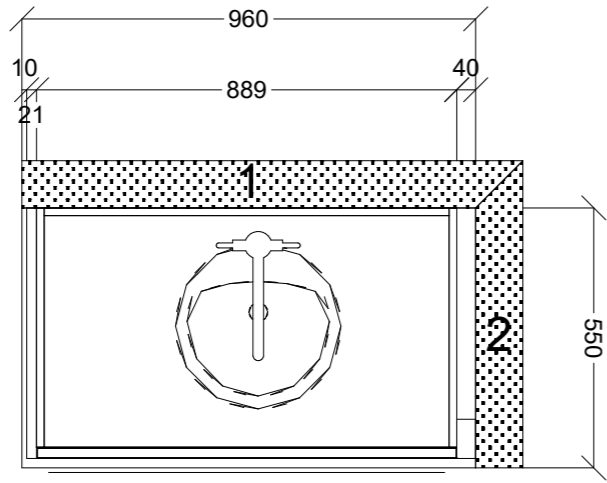

	Client: MATT AND EMILY BENNET		Door and panels style/colour: 90' SHAKER 2PAC PORTER DARK NEWORT BLUE MATT 21MM		Sheet 1 of 4
	Room: BED 2	Benchtop Colour: 20MM STONE BY OTHERS		Drawer slides: BLUM	Carcass: WHITE HMR
	Date: 07/09/24	Address: 9 LAYTON CR MT MARTHA		Handles Item No: BY CUSTOMER	Approved by:

	Client: MATT AND EMILY BENNET		Door and panels style/colour: 90' SHAKER 2PAC PORTER DARK NEWORT BLUE MATT 21MM		Sheet 3 of 4
	Room: BATH	Benchtop Colour: 20MM STONE BY OTHERS		Drawer slides: BLUM	Carcass: WHITE HMR
	Date: 07/09/24	Address: 9 LAYTON CR MT MARTHA		Handles Item No: BY CUSTOMER	Approved by:

	Client: MATT AND EMILY BENNET		Door and panels style/colour: 90' SHAKER 2PAC PORTER DARK NEWORT BLUE MATT 21MM		Sheet 4 of 4
	Room: ENSUITE	Benchtop Colour: 20MM STONE BY OTHERS		Drawer slides: BLUM	Carcass: WHITE HMR
	Date: 07/09/24	Address: 9 LAYTON CR MT MARTHA	Handles Item No: BY CUSTOMER		Approved by: