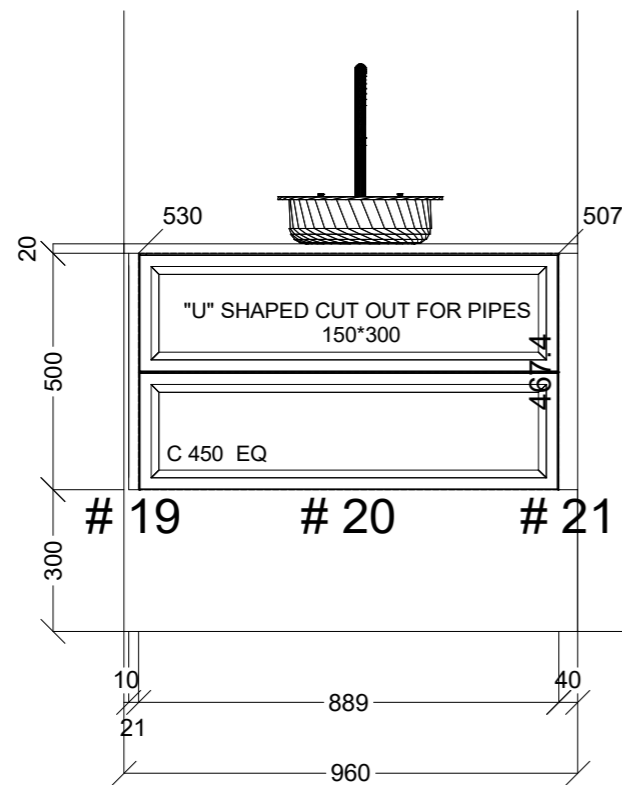

	Client: MATT AND EMILY BENNET		Door and panels style/colour: 90' SHAKER 2PAC PORTER DARK NEWORT BLUE MATT 21MM		Sheet 1 of 4
	Room: BED 2	Benchtop Colour: 20MM STONE BY OTHERS		Drawer slides: BLUM	Carcass: WHITE HMR
	Date: 07/09/24	Address: 9 LAYTON CR MT MARTHA		Handles Item No: BY CUSTOMER	Approved by:

	Client: MATT AND EMILY BENNET		Door and panels style/colour: 90' SHAKER 2PAC PORTER DARK NEWORT BLUE MATT 21MM		Sheet 3 of 4
	Room: BATH	Benchtop Colour: 20MM STONE BY OTHERS		Drawer slides: BLUM	Carcass: WHITE HMR
	Date: 07/09/24	Address: 9 LAYTON CR MT MARTHA		Handles Item No: BY CUSTOMER	Approved by: