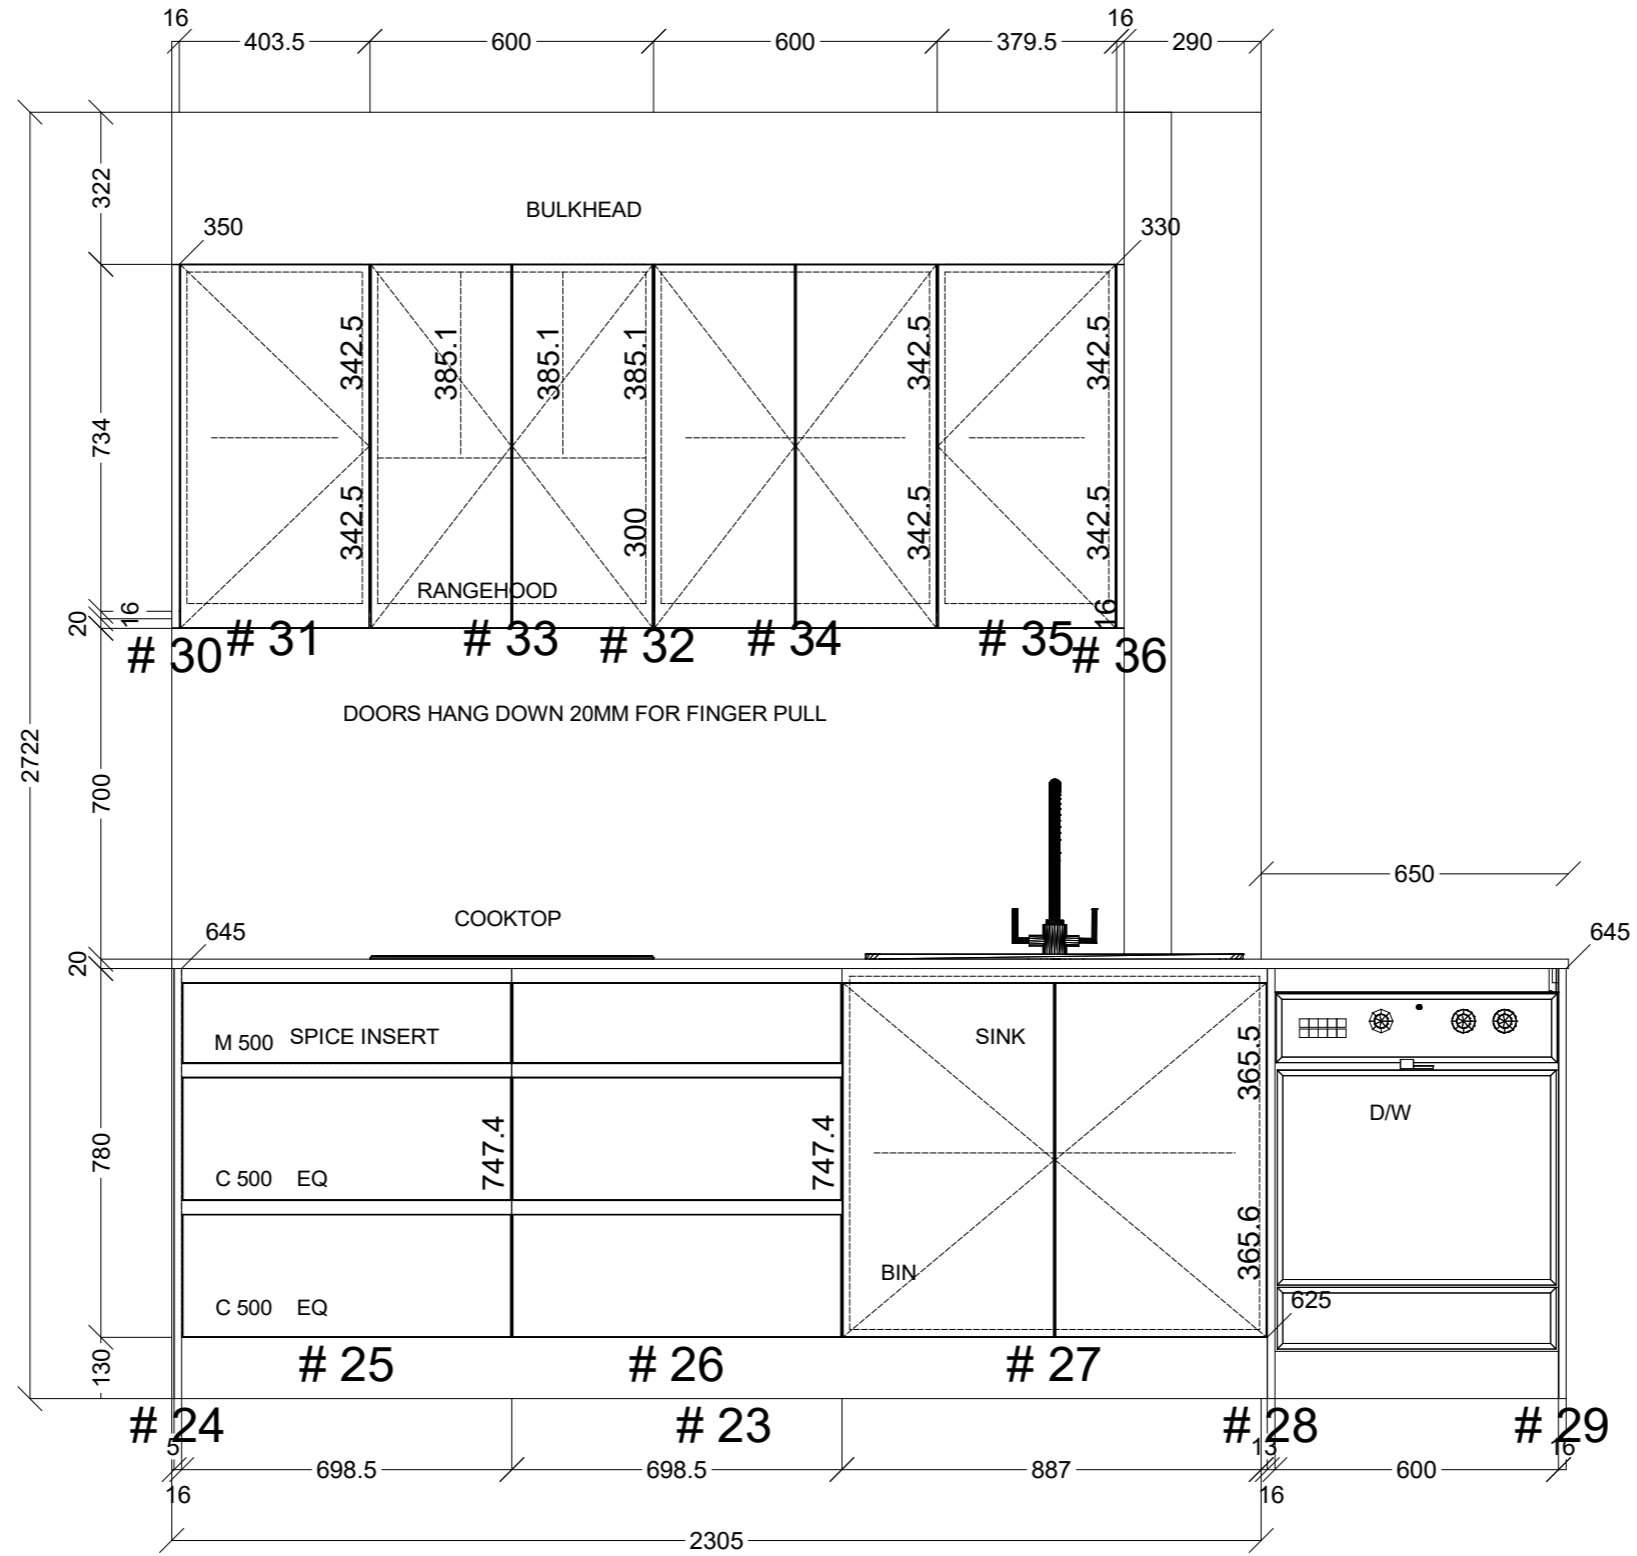

 CONNECT KITCHENS	Client: HOME TO GARDEN		Door and panels style/colour: BLOSSOM WHITE MATT		Sheet 1 of 6
	Room: KITCHEN	Benchtop Colour: 20MM YDL ROSEMEE STONE		Drawer slides: BLUM ANTARO	Carcass: WHITE HMR
	Date: 12/09/24	Address: 59 FIELD AVE EDITHVALE		Handles Item No: 45' FINGER PULL	Approved by:

	Client: HOME TO GARDEN		Door and panels style/colour: BLOSSOM WHITE MATT		Sheet 2 of 6
	Room: KITCHEN	Benchtop Colour: 20MM YDL ROSEMEE STONE		Drawer slides: BLUM ANTARO	Carcass: WHITE HMR
	Date: 12/09/24	Address: 59 FIELD AVE EDITHVALE		Handles Item No: 45' FINGER PULL	Approved by:

	Client: HOME TO GARDEN		Door and panels style/colour: BLOSSOM WHITE MATT		Sheet 3 of 6
	Room: KITCHEN	Benchtop Colour: 20MM YDL ROSEMEE STONE		Drawer slides: BLUM ANTARO	Carcass: WHITE HMR
	Date: 12/09/24	Address: 59 FIELD AVE EDITHVALE	Handles Item No: 45' FINGER PULL		Approved by: