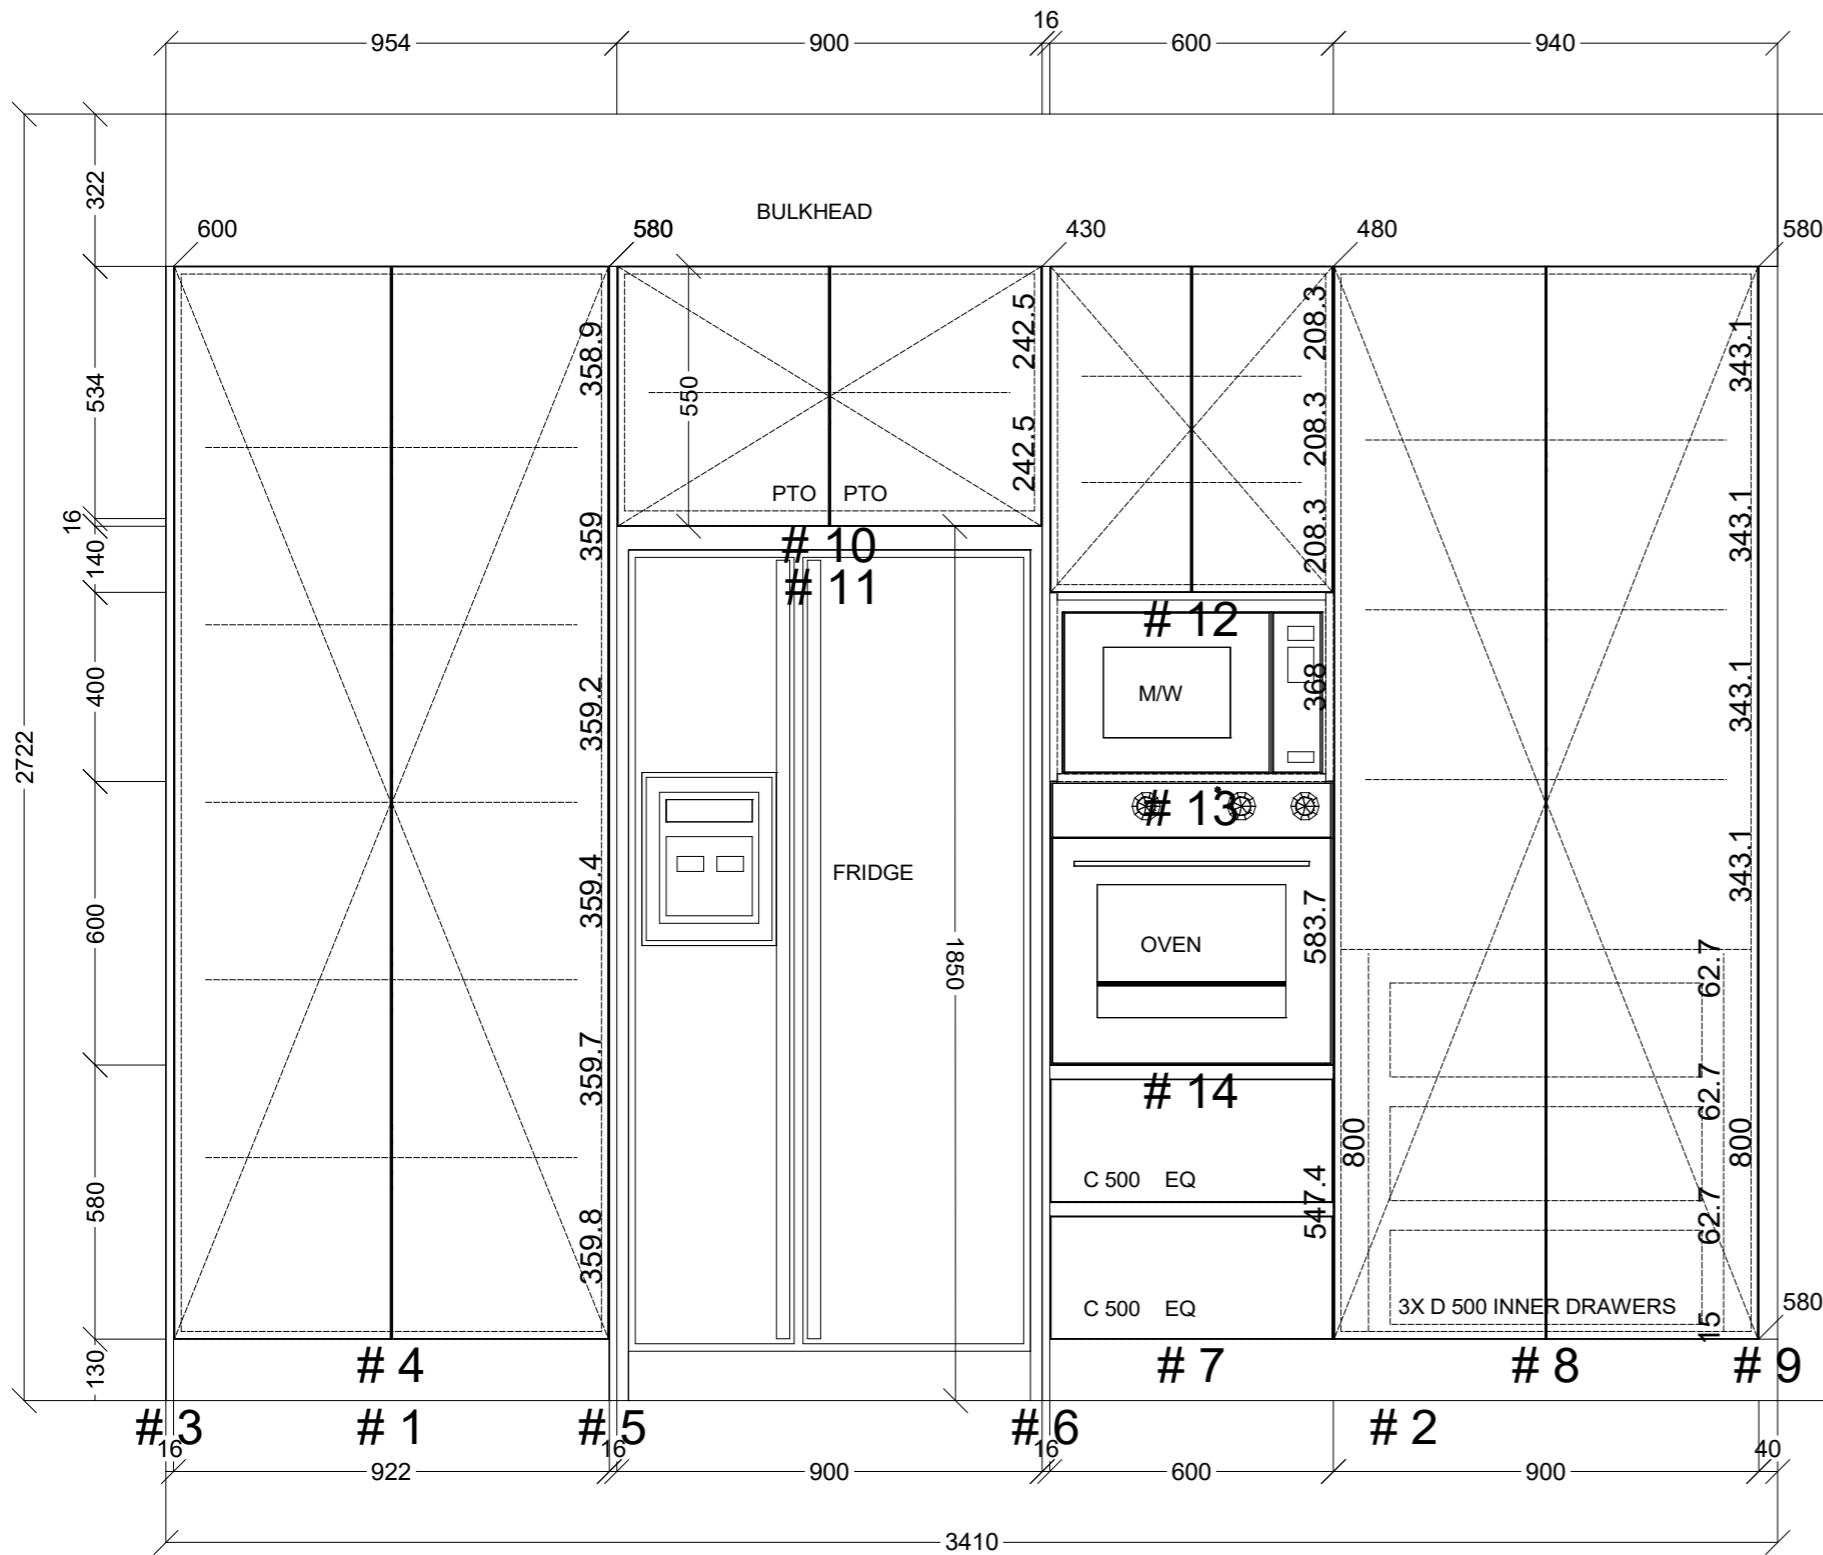

 CONNECT KITCHENS	Client: HOME TO GARDEN		Door and panels style/colour: BLOSSOM WHITE MATT		Sheet 1 of 6
	Room: KITCHEN	Benchtop Colour: 20MM YDL ROSEMEE STONE		Drawer slides: BLUM ANTARO	Carcass: WHITE HMR
	Date: 12/09/24	Address: 59 FIELD AVE EDITHVALE		Handles Item No: 45' FINGER PULL	Approved by:

	Client: HOME TO GARDEN		Door and panels style/colour: BLOSSOM WHITE MATT		Sheet 2 of 6
	Room: KITCHEN	Benchtop Colour: 20MM YDL ROSEMEE STONE		Drawer slides: BLUM ANTARO	Carcass: WHITE HMR
	Date: 12/09/24	Address: 59 FIELD AVE EDITHVALE		Handles Item No: 45' FINGER PULL	Approved by: