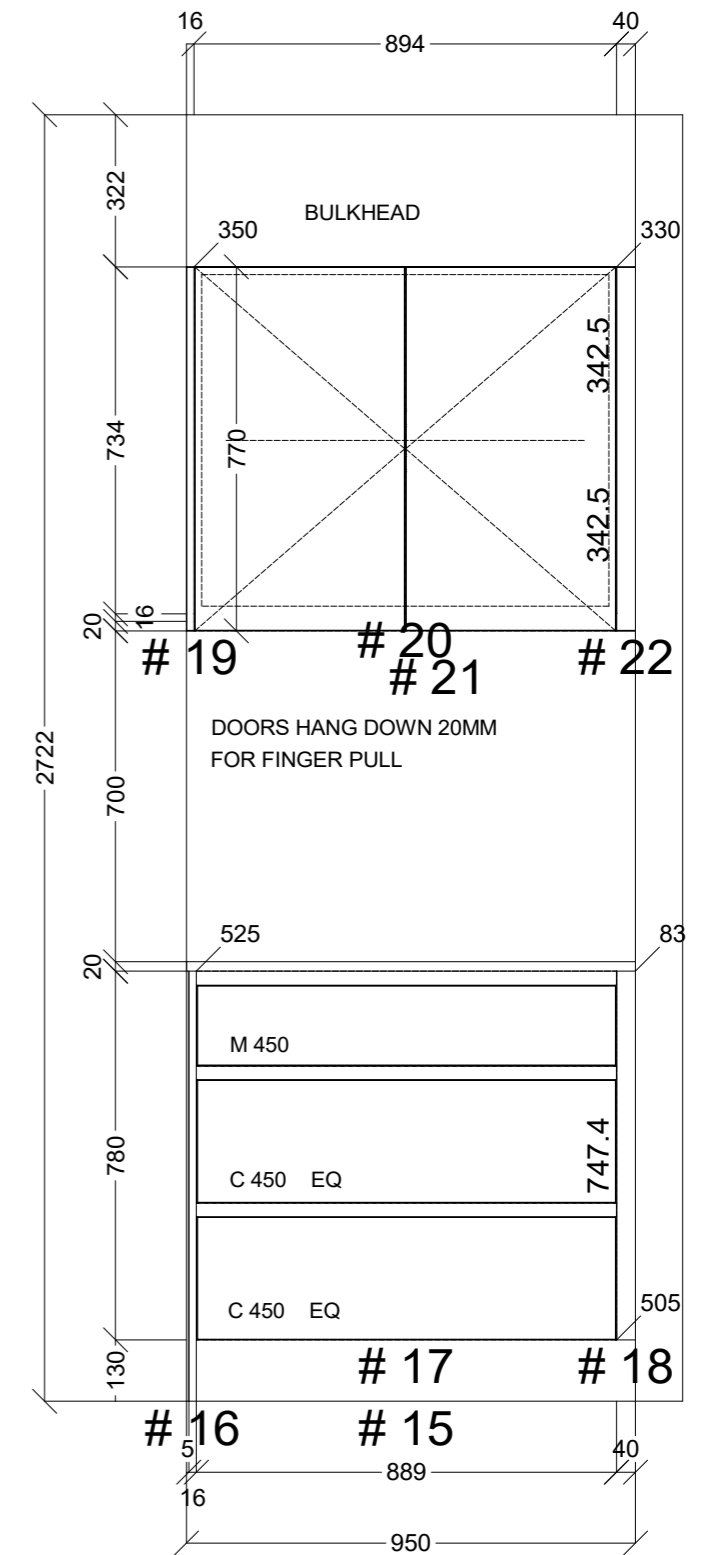

 CONNECT KITCHENS	Client: HOME TO GARDEN		Door and panels style/colour: BLOSSOM WHITE MATT		Sheet 1 of 6
	Room: KITCHEN	Benchtop Colour: 20MM YDL ROSEMEE STONE		Drawer slides: BLUM ANTARO	Carcass: WHITE HMR
	Date: 12/09/24	Address: 59 FIELD AVE EDITHVALE		Handles Item No: 45' FINGER PULL	Approved by:

	Client: HOME TO GARDEN		Door and panels style/colour: BLOSSOM WHITE MATT		Sheet 2 of 6
	Room: KITCHEN	Benchtop Colour: 20MM YDL ROSEMEE STONE		Drawer slides: BLUM ANTARO	Carcass: WHITE HMR
	Date: 12/09/24	Address: 59 FIELD AVE EDITHVALE		Handles Item No: 45' FINGER PULL	Approved by:

	Client: HOME TO GARDEN		Door and panels style/colour: BLOSSOM WHITE MATT		Sheet 3 of 6
	Room: KITCHEN	Benchtop Colour: 20MM YDL ROSEMEE STONE		Drawer slides: BLUM ANTARO	Carcass: WHITE HMR
	Date: 12/09/24	Address: 59 FIELD AVE EDITHVALE	Handles Item No: 45' FINGER PULL		Approved by:

 CONNECT KITCHENS	Client: HOME TO GARDEN		Door and panels style/colour: BLOSSOM WHITE MATT		Sheet 4 of 6
	Room: KITCHEN	Benchtop Colour: 20MM YDL ROSEMEE STONE		Drawer slides: BLUM ANTARO	Carcass: WHITE HMR
	Date: 12/09/24	Address: 59 FIELD AVE EDITHVALE		Handles Item No: 45' FINGER PULL	Approved by: