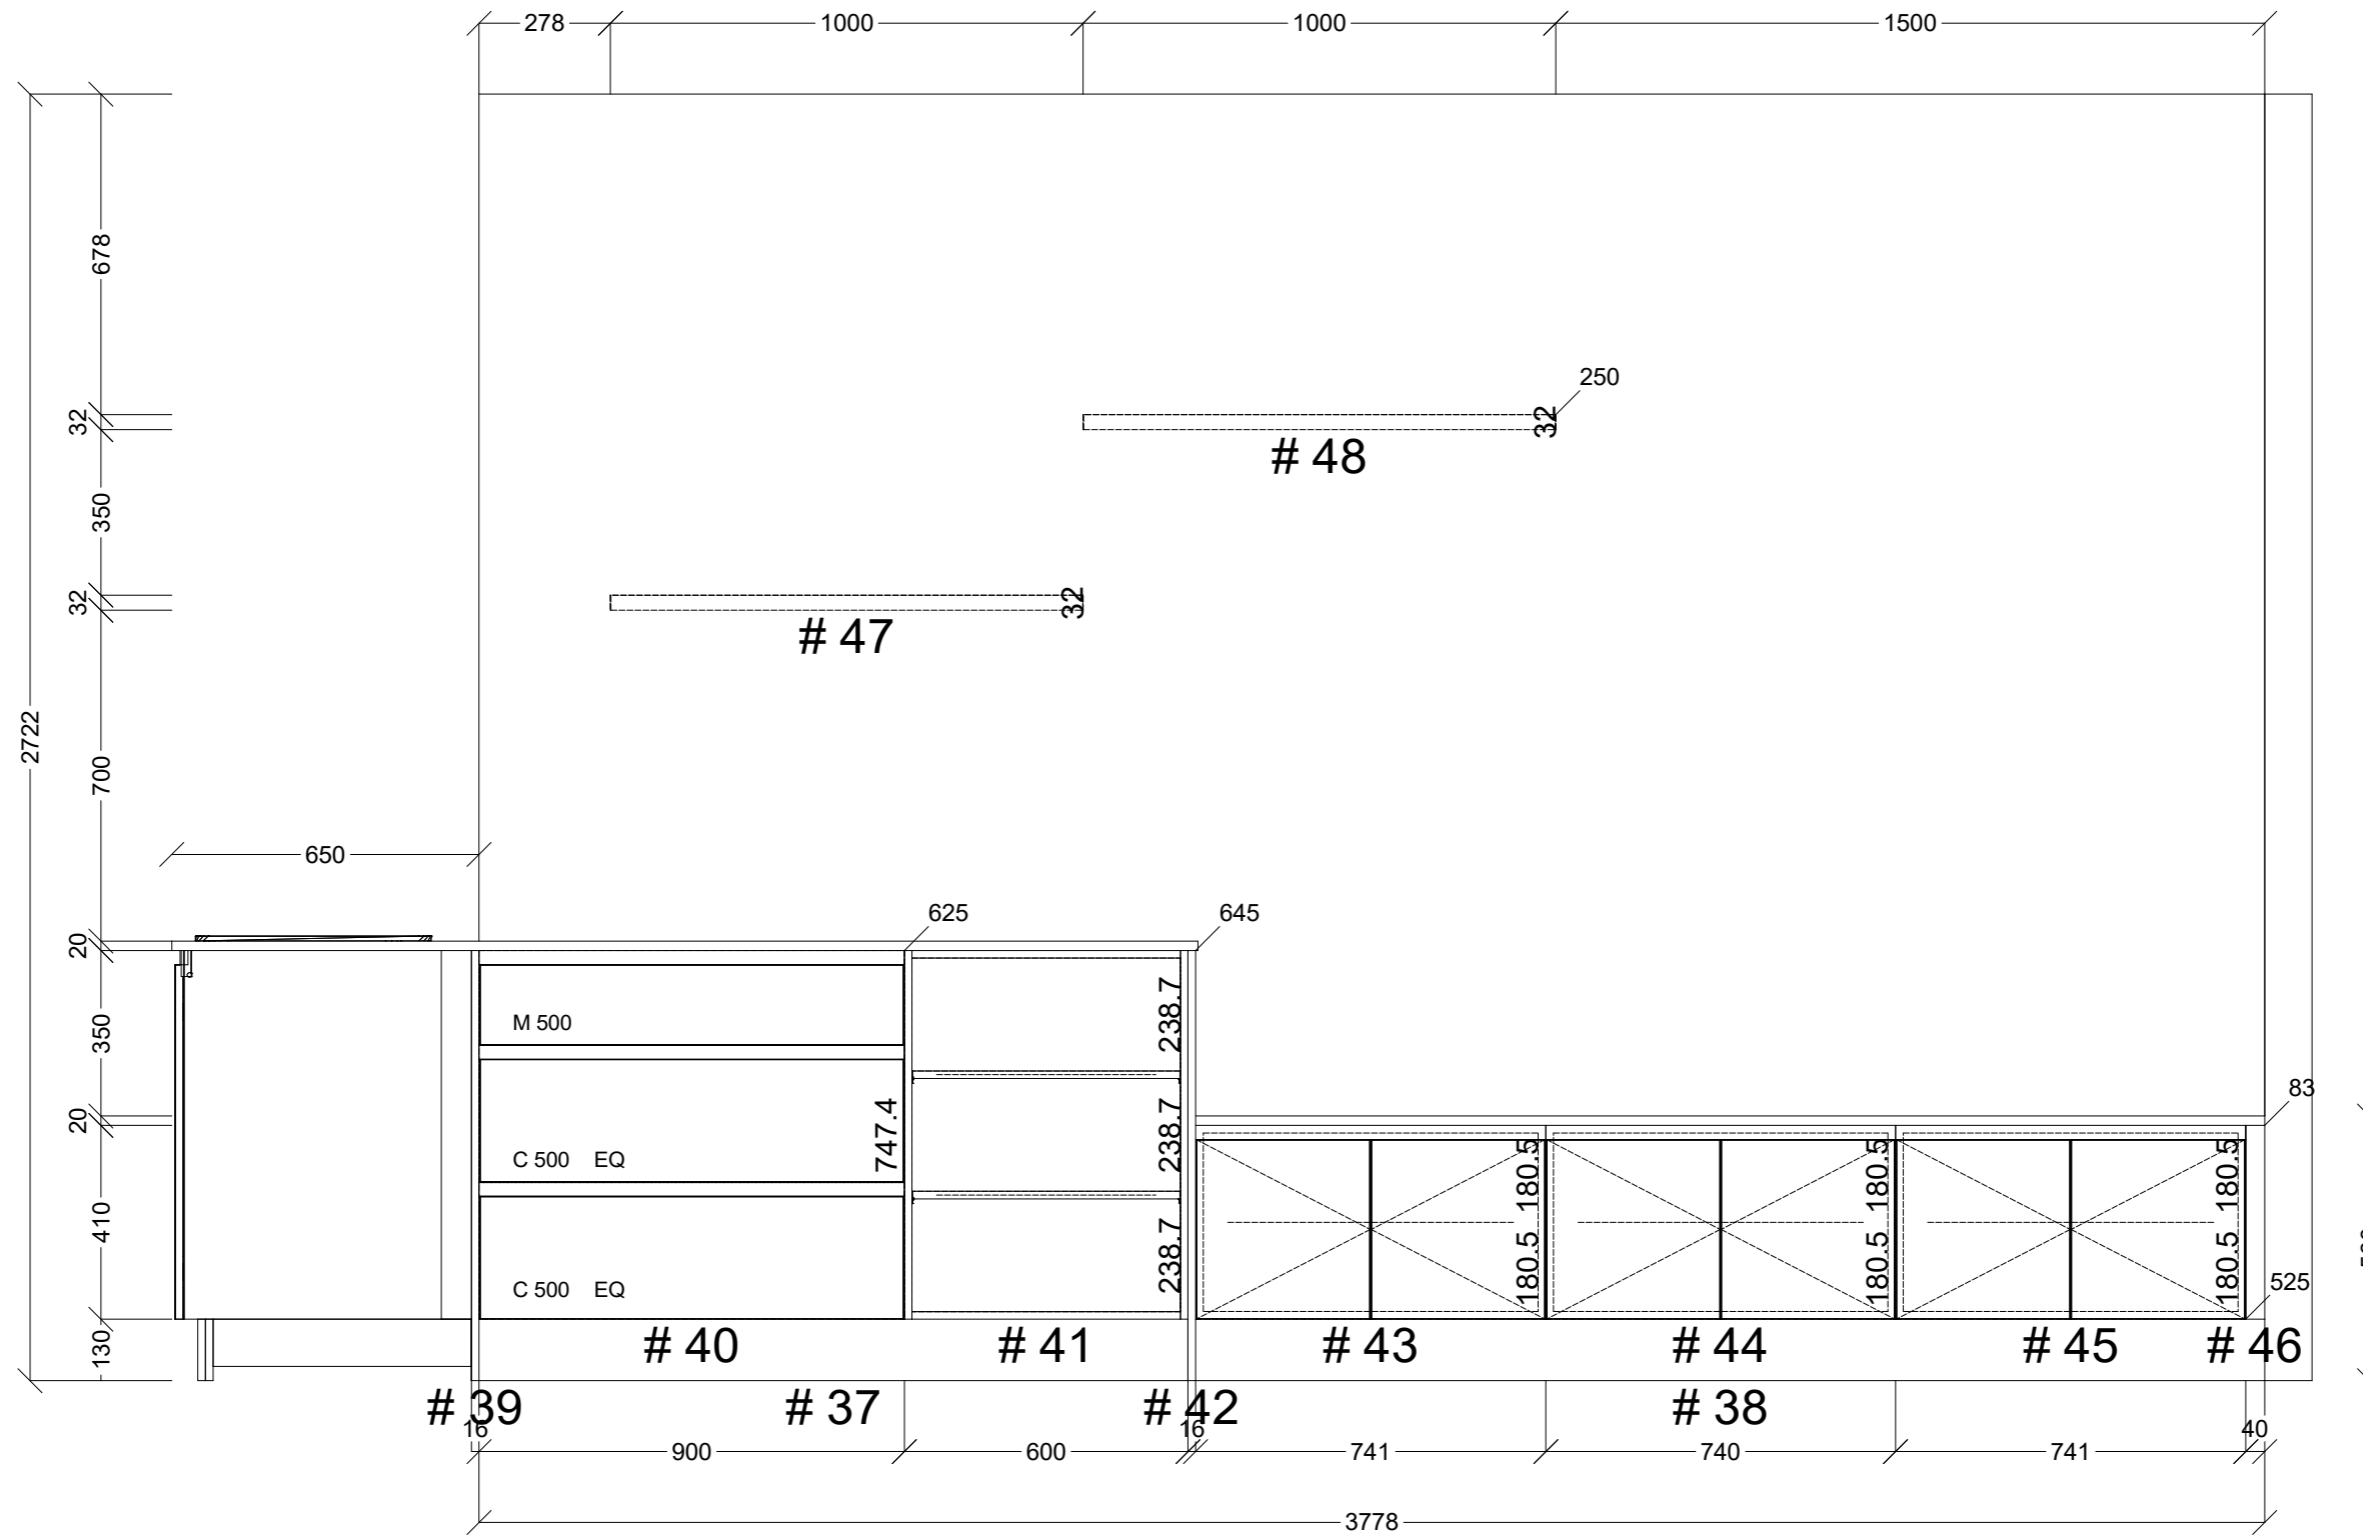

 CONNECT KITCHENS	Client: HOME TO GARDEN		Door and panels style/colour: BLOSSOM WHITE MATT		Sheet 1 of 6
	Room: KITCHEN	Benchtop Colour: 20MM YDL ROSEMEE STONE		Drawer slides: BLUM ANTARO	Carcass: WHITE HMR
	Date: 12/09/24	Address: 59 FIELD AVE EDITHVALE		Handles Item No: 45' FINGER PULL	Approved by:

	Client: HOME TO GARDEN		Door and panels style/colour: BLOSSOM WHITE MATT		Sheet 2 of 6
	Room: KITCHEN	Benchtop Colour: 20MM YDL ROSEMEE STONE		Drawer slides: BLUM ANTARO	Carcass: WHITE HMR
	Date: 12/09/24	Address: 59 FIELD AVE EDITHVALE		Handles Item No: 45' FINGER PULL	Approved by:

	Client: HOME TO GARDEN		Door and panels style/colour: BLOSSOM WHITE MATT		Sheet 3 of 6
	Room: KITCHEN	Benchtop Colour: 20MM YDL ROSEMEE STONE		Drawer slides: BLUM ANTARO	Carcass: WHITE HMR
	Date: 12/09/24	Address: 59 FIELD AVE EDITHVALE	Handles Item No: 45' FINGER PULL		Approved by:

 CONNECT KITCHENS	Client: HOME TO GARDEN		Door and panels style/colour: BLOSSOM WHITE MATT		Sheet 4 of 6
	Room: KITCHEN	Benchtop Colour: 20MM YDL ROSEMEE STONE		Drawer slides: BLUM ANTARO	Carcass: WHITE HMR
	Date: 12/09/24	Address: 59 FIELD AVE EDITHVALE		Handles Item No: 45' FINGER PULL	Approved by: