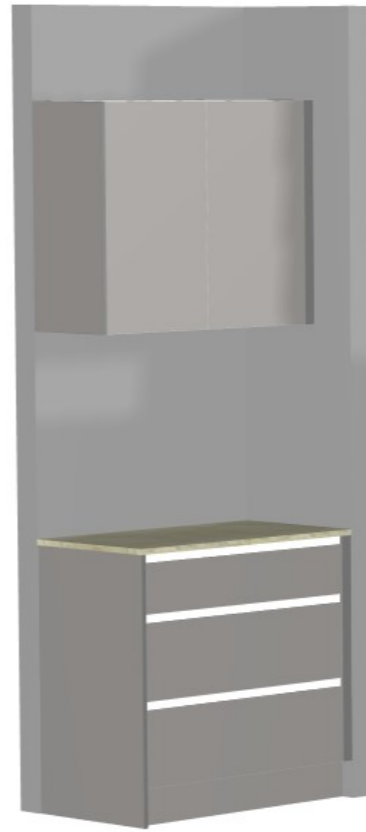

CONNECT KITCHENS	Client: HOME TO GARDEN		Door and panels style/colour: BLOSSOM WHITE MATT		Sheet 6 of 6
	Room: KITCHEN	Benchtop Colour: 20MM YDL ROSEMEE STONE		Drawer slides: BLUM ANTARO	Carcass: WHITE HMR
	Date: 12/09/24	Address: 59 FIELD AVE EDITHVALE	Handles Item No: 45' FINGER PULL		Approved by: