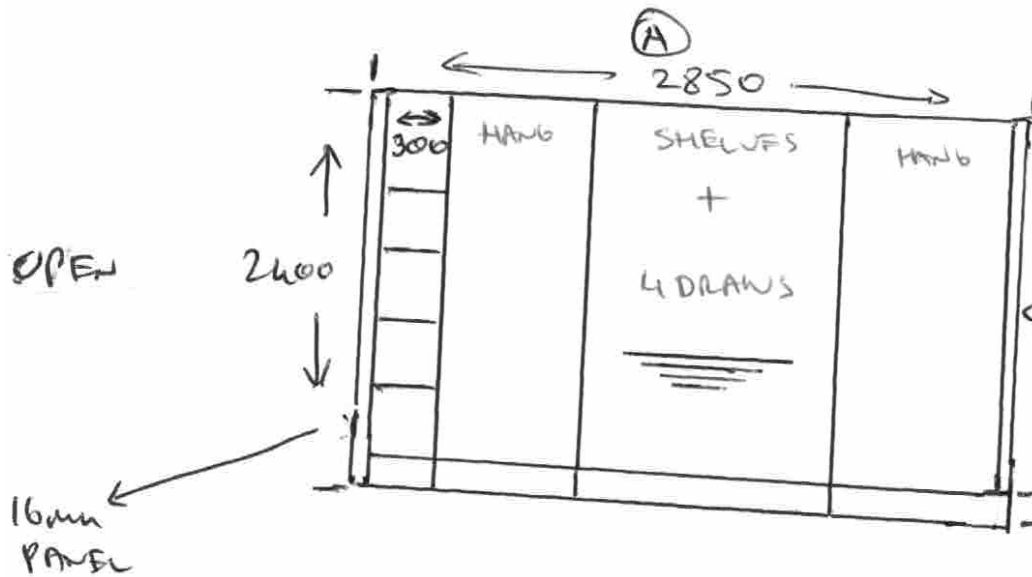

WALL

550 DEEP

Ceiling Height
2700

Ⓑ

MASTER WALK IN
ROBE

WALL

550 DEEP

Ceiling Height
2700

UNIT ②

WALK IN ROBE

WALL

CABINET HEIGHT FINISHED 2400

100mm Kick

WALL

Ceiling Height 2685

WALK IN ROBE FIRST FLOOR

DEPTH 500

← 25mm Filler

WALL

← 100mm KICKER

16mm PANEL

WALL

Ceiling Height 2695.

DEPTH 500