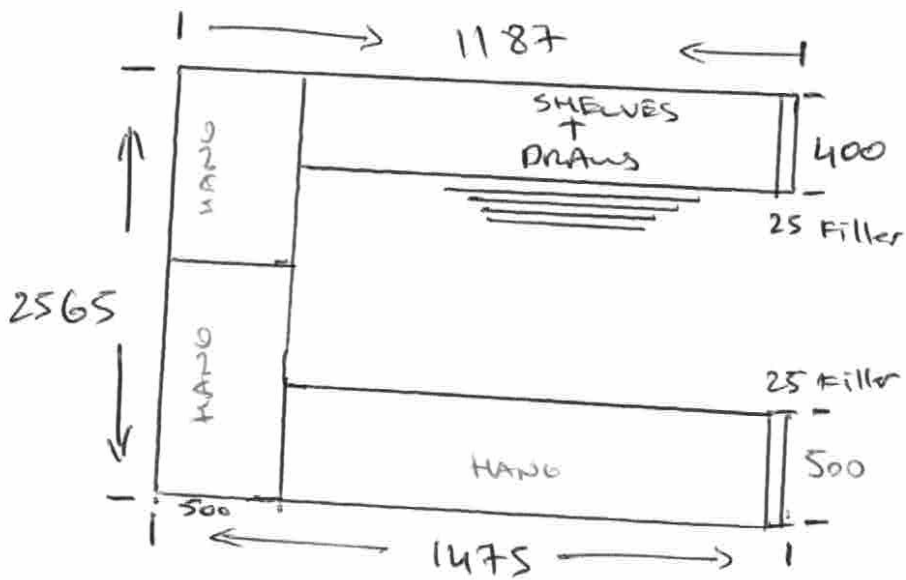

Unit ①

0/STAIRS
WALKIN ROB

2400
Finished Height

100mm kicker

WALL

Ceiling Height
2700

Ⓐ

MASTER
WALK IN ROBE

WALL

550 DEEP

Ceiling Height
2700

Ⓑ

MASTER WALK IN
ROBE

WALL

550 DEEP

Ceiling Height
2700

UNIT ②

WALK IN ROBE

WALL

CABINET HEIGHT FINISHED 2400

100mm Kick

WALL

Ceiling Height 2685

WALK IN ROBE FIRST FLOOR

DEPTH 500

← 25mm Filler

WALL

← 100mm KICKER

16mm PANEL

WALL

Ceiling Height 2695.

DEPTH 500