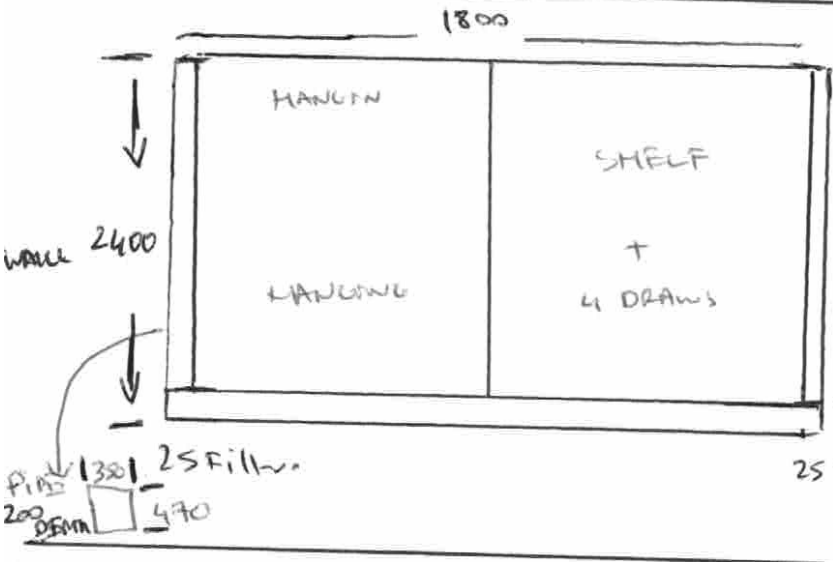

Unit ①

0/STAIRS
WALKIN ROB

2400
Finished Height

100mm kicker

WALL

Ceiling Height
2700

Ⓐ

MASTER
WALK IN ROBE

WALL

550 DEEP

Ceiling Height
2700

Ⓑ

MASTER WALK IN
ROBE

WALL

550 DEEP

Ceiling Height
2700

UNIT ②

WALK IN ROBE

WALL

CABINET HEIGHT FINISHED 2400

100mm Kick

WALL

Ceiling Height 2685

WALK IN ROBE FIRST FLOOR