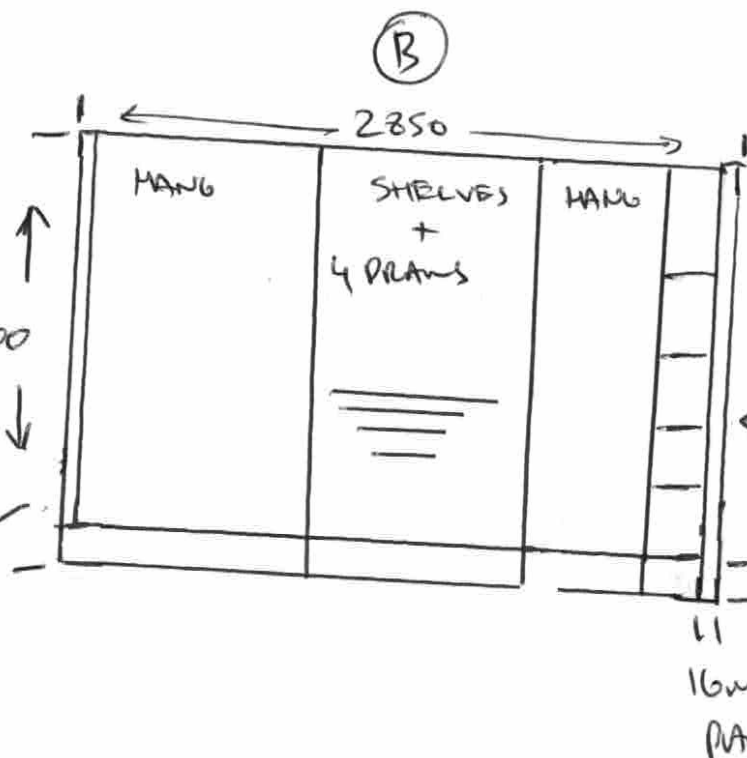

WALL

550 DEEP

Ceiling Height
2700

Ⓑ

MASTER WALK IN
ROBE

WALL

550 DEEP

Ceiling Height
2700

UNIT ②

WALK IN ROBE

WALL

CABINET HEIGHT FINISHED 2400

100mm Kick

WALL

Ceiling Height 2685

WALK IN ROBE FIRST FLOOR

DEPTH 500

← 25mm Filler

WALL

← 100mm KICKER

16mm PANEL

WALL

Ceiling Height 2695.

DEPTH 500

← 16mm PANEL

OPEN

← 100mm KICKER

25mm Filler

16mm PANEL