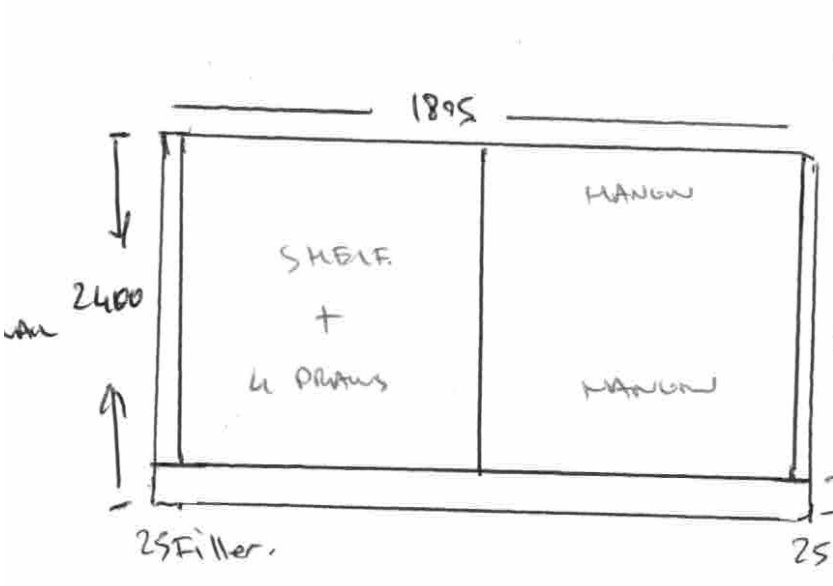

Unit ①

0/STAIRS
WALKIN ROB

2400
Finished Height

100mm kicker

WALL

Ceiling Height
2700

Ⓐ

MASTER
WALK IN ROBE

WALL

550 DEEP

Ceiling Height
2700

Ⓑ

MASTER WALK IN
ROBE

WALL

550 DEEP

Ceiling Height
2700

UNIT ②

WALK IN ROBE

WALL

CABINET HEIGHT FINISHED 2400

100mm Kick

WALL

Ceiling Height 2685

WALK IN ROBE FIRST FLOOR