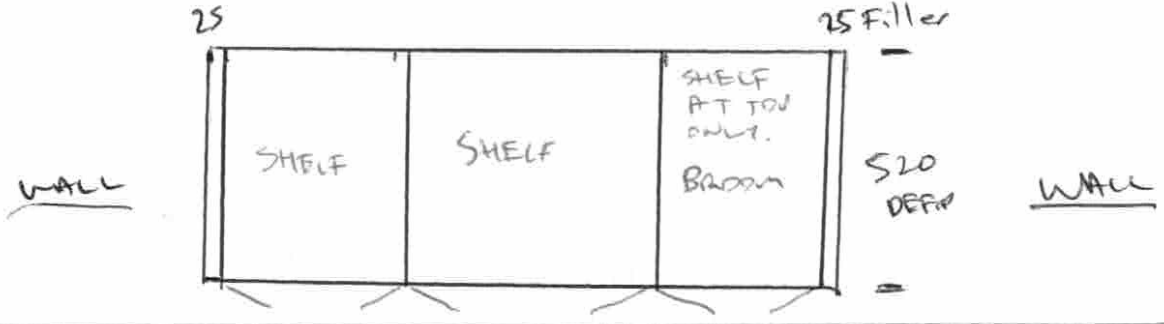

ALLOW FOR OVERHEM BOTTOM PANEL

1000

700

FINGER PULL

KICKER 100

Ceiling Height 2705

Unit 2 LAUNDRY.

2217