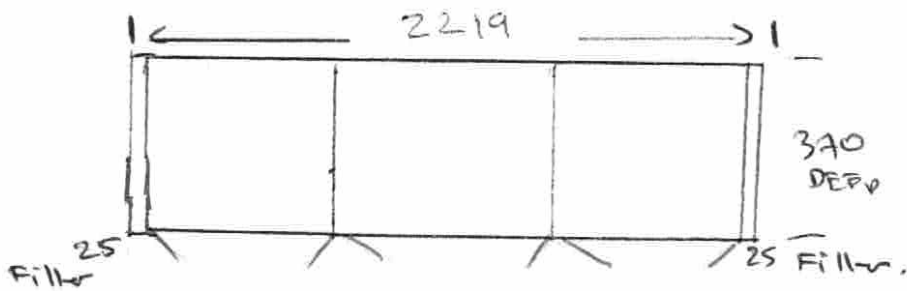

UNIT (2)

LAUNDRY

WALL

WALL