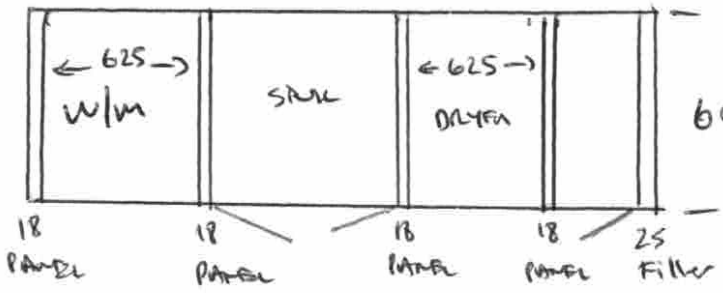

LAUNDRY

UNIT ①

WALL

WALL

OVERHEAD CABINET

BOTTOM CABINET

300 BULKHEAD

ALLOW BOTTOM OF OVERHEAD NO HANDLE FINGER PULL