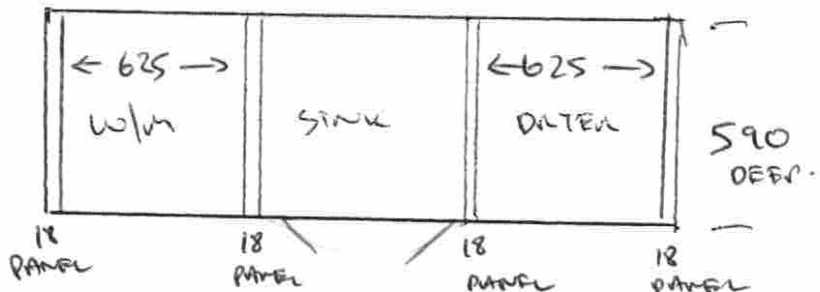

UNIT (2)

LAUNDRY

WALL

WALL

WALL

300 BULK HEAD.

ALLOW FOR OVERHEM BOTTOM PANEL

1000

700

FINGER PULL

KICKER 100

Ceiling Height 2705