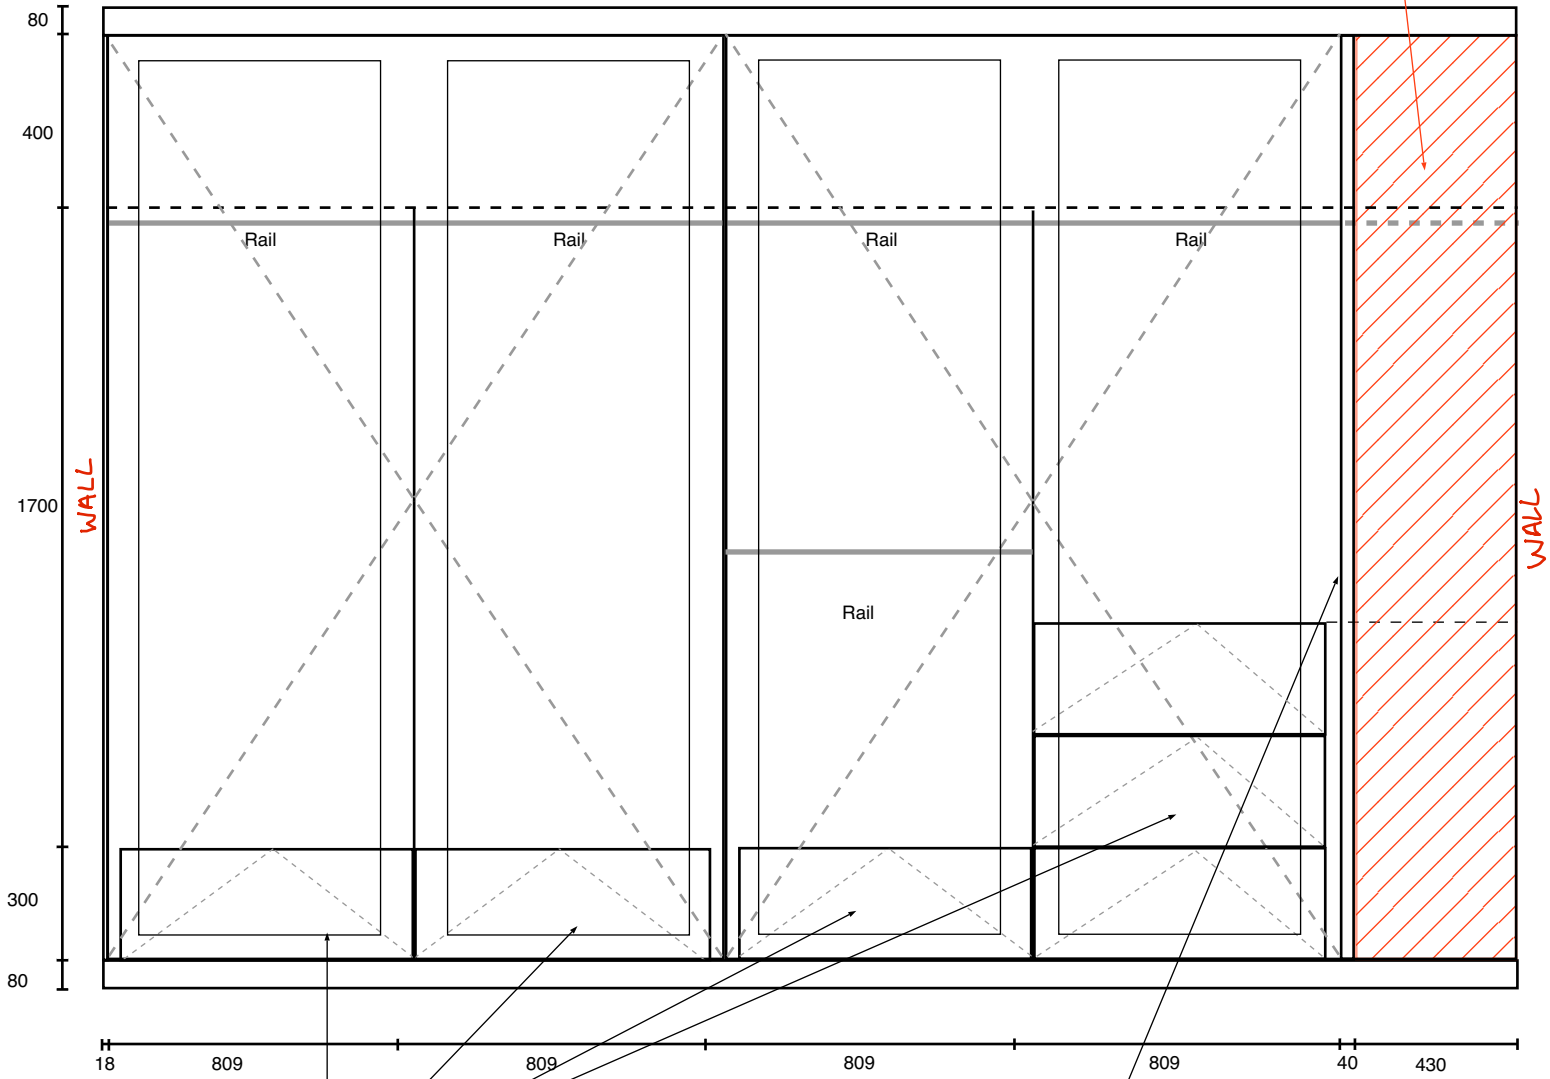

CABINET INTERNALS:  
16MM WHITE MELAMINE-1MM EDGING  
(draws inside cabinetry behind door to be just melamine)  
  
DOORS AND PANELS:  
18MM MDF DOORS - SHAKER STYLE 2PAC  
FINISH

80mm Kickers  
80mm Cornice

CABINET INTERNALS:  
 16MM WHITE MELAMINE-1MM EDGING  
 (draws inside cabinetry behind door to be just melamine)

DOORS AND PANELS:  
 18MM MDF DOORS - SHAKER STYLE 2PAC  
 FINISH

A  
 Depth 511mm

B

Depth 550mm

CABINET INTERNALS:  
16MM WHITE MELAMINE-1MM EDGING  
(draws inside cabinetry behind door to be just melamine)  
DOORS AND PANELS:  
18MM MDF DOORS - SHAKER STYLE 2PAC FINISH

Cabinet C

3724

Draws to be 450mm depth.  
They will sit inside behind doors.

Continue rails and shelving through to utilise void space.

C  
Depth 430mm

CABINET INTERNALS:  
16MM WHITE MELAMINE-1MM EDGING  
(draws inside cabinetry behind door to be just melamine)

DOORS AND PANELS:  
18MM MDF DOORS - SHAKER STYLE 2PAC FINISH