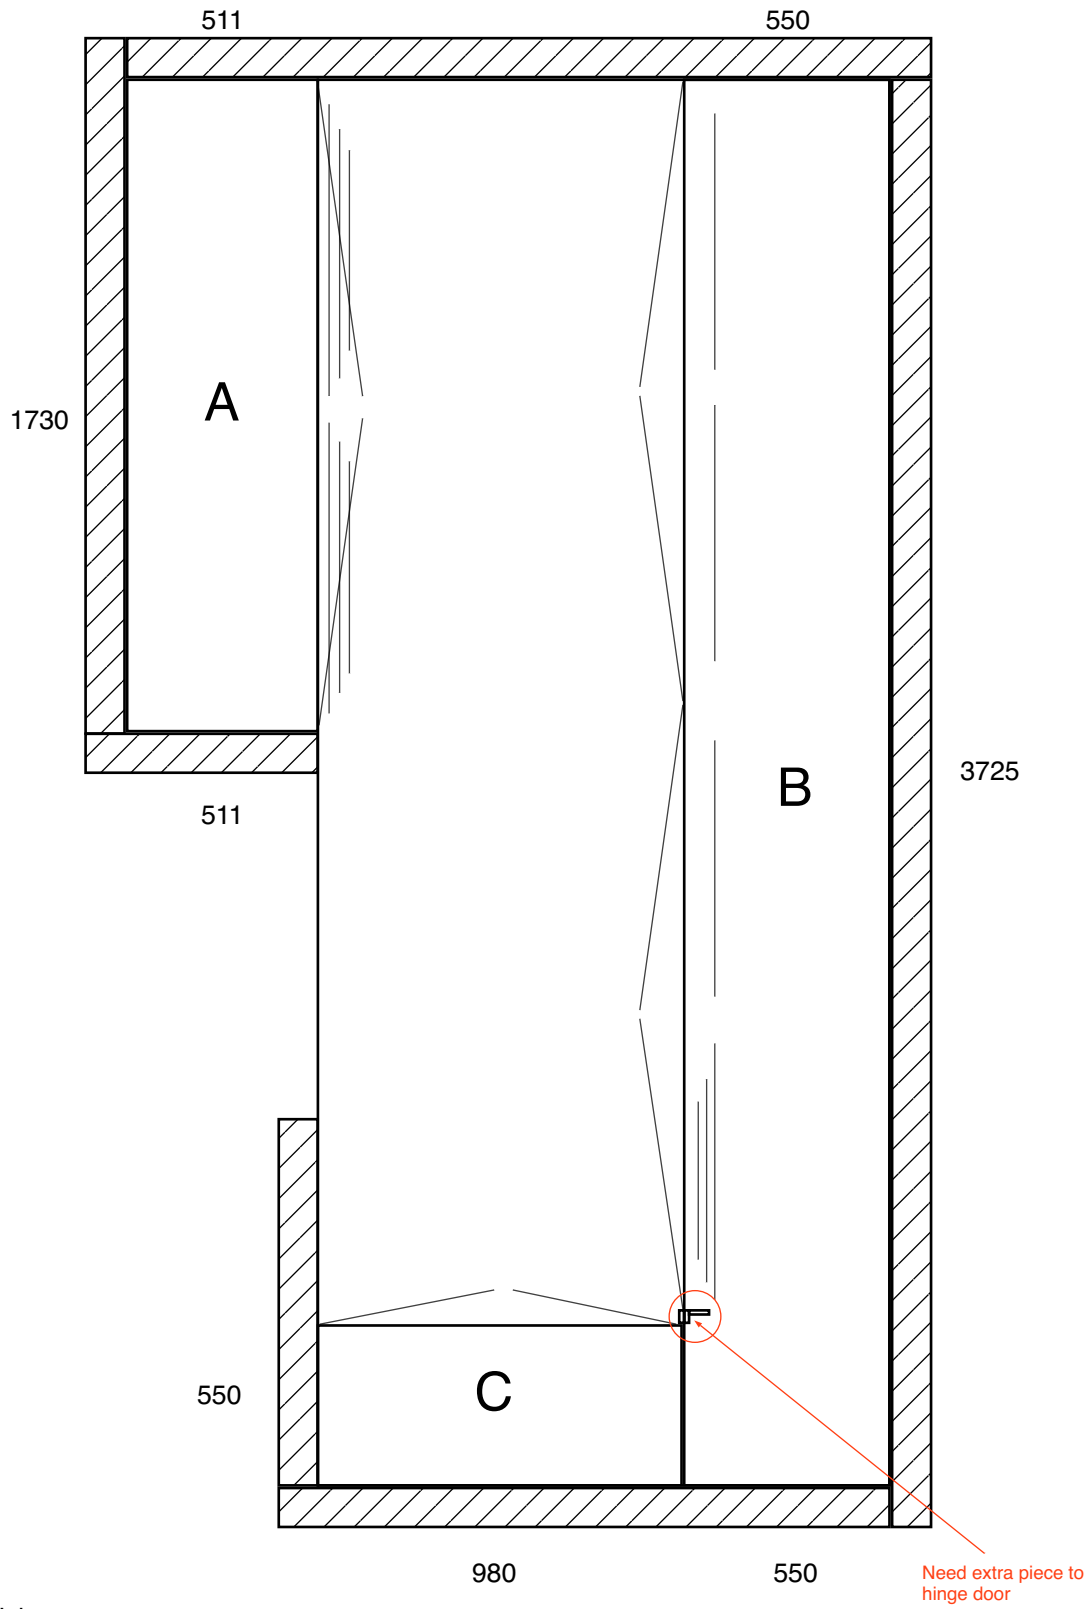

CABINET INTERNALS:  
16MM WHITE MELAMINE-1MM EDGING  
(draws inside cabinetry behind door to be just melamine)  
  
DOORS AND PANELS:  
18MM MDF DOORS - SHAKER STYLE 2PAC  
FINISH

80mm Kickers  
80mm Cornice

CABINET INTERNALS:  
 16MM WHITE MELAMINE-1MM EDGING  
 (draws inside cabinetry behind door to be just melamine)

DOORS AND PANELS:  
 18MM MDF DOORS - SHAKER STYLE 2PAC  
 FINISH

A  
 Depth 511mm

B

Depth 550mm

CABINET INTERNALS:  
16MM WHITE MELAMINE-1MM EDGING  
(draws inside cabinetry behind door to be just melamine)  
DOORS AND PANELS:  
18MM MDF DOORS - SHAKER STYLE 2PAC FINISH

Cabinet C

3724

Draws to be 450mm depth.  
They will sit inside behind doors.

Continue rails and shelving through to utilise void space.

C  
Depth 430mm

CABINET INTERNALS:  
16MM WHITE MELAMINE-1MM EDGING  
(draws inside cabinetry behind door to be just melamine)

DOORS AND PANELS:  
18MM MDF DOORS - SHAKER STYLE 2PAC FINISH