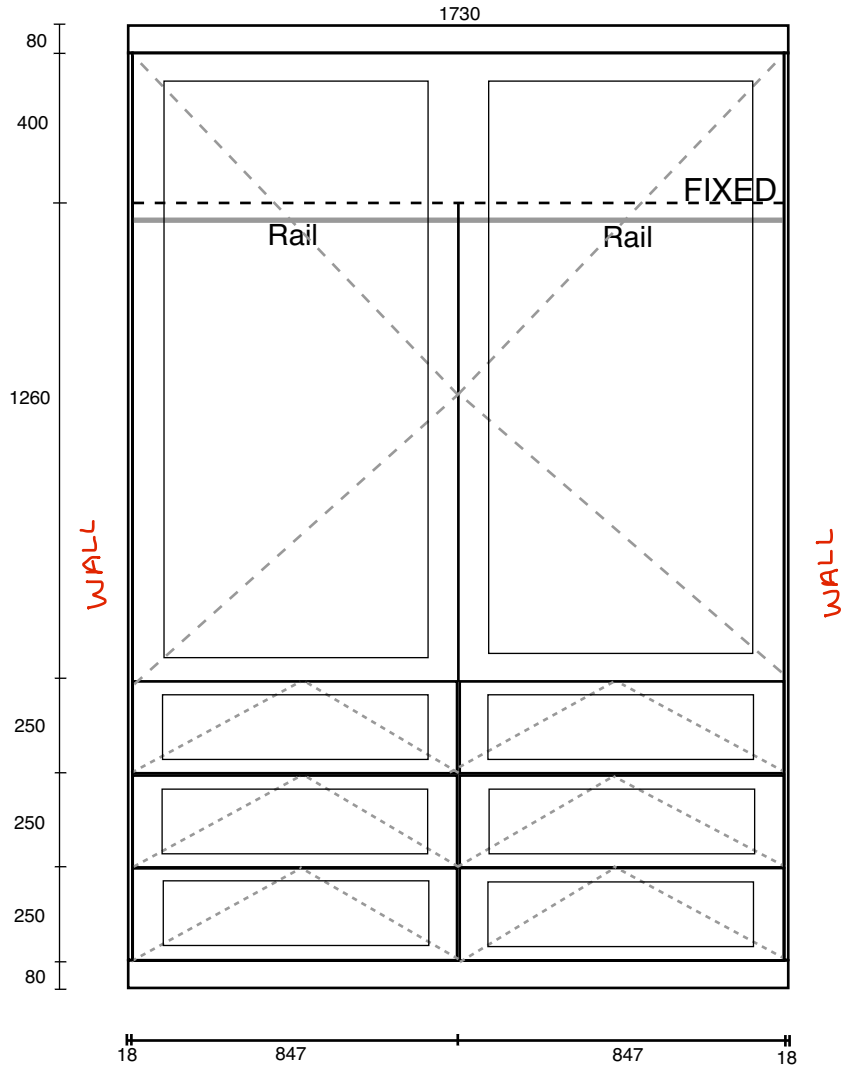

CABINET INTERNALS:  
16MM WHITE MELAMINE-1MM EDGING  
(draws inside cabinetry behind door to be just melamine)  
  
DOORS AND PANELS:  
18MM MDF DOORS - SHAKER STYLE 2PAC  
FINISH

80mm Kickers  
80mm Cornice

CABINET INTERNALS:  
 16MM WHITE MELAMINE-1MM EDGING  
 (draws inside cabinetry behind door to be just melamine)

DOORS AND PANELS:  
 18MM MDF DOORS - SHAKER STYLE 2PAC  
 FINISH

A  
 Depth 511mm

B

Depth 550mm

CABINET INTERNALS:  
16MM WHITE MELAMINE-1MM EDGING  
(draws inside cabinetry behind door to be just melamine)  
DOORS AND PANELS:  
18MM MDF DOORS - SHAKER STYLE 2PAC FINISH

Cabinet C

3724

Draws to be 450mm depth.  
They will sit inside behind doors.

Continue rails and shelving through to utilise void space.

C  
Depth 430mm

CABINET INTERNALS:  
16MM WHITE MELAMINE-1MM EDGING  
(draws inside cabinetry behind door to be just melamine)

DOORS AND PANELS:  
18MM MDF DOORS - SHAKER STYLE 2PAC FINISH