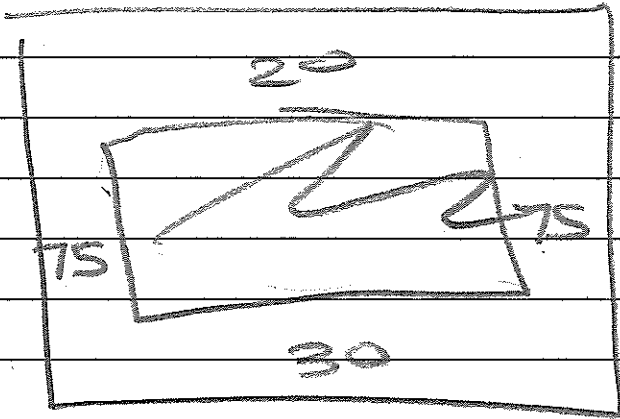

Structor 5

Panel 5

(L)

(R)

Simo Bjelic
16mm white carcass

1x 900 mm
cabinet
white face mds
2 shelves

96 mm center-hinge hub

630

x2.

316