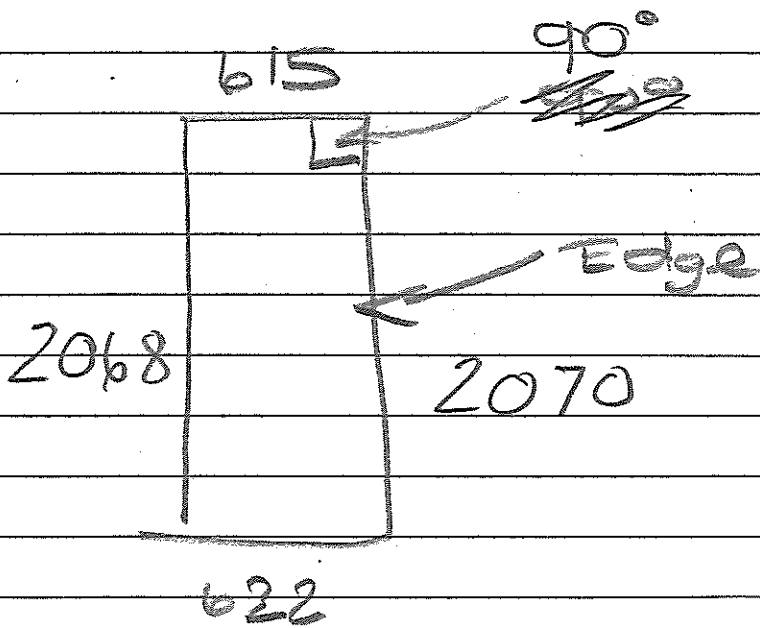

Structor 5

Panel 5

(L)

(R)

Simo Bjelic
16mm white carcass

1x 900 mm
cabinet
white face mds
2 shelves

96 mm center-hinge hub

630

x2.

316