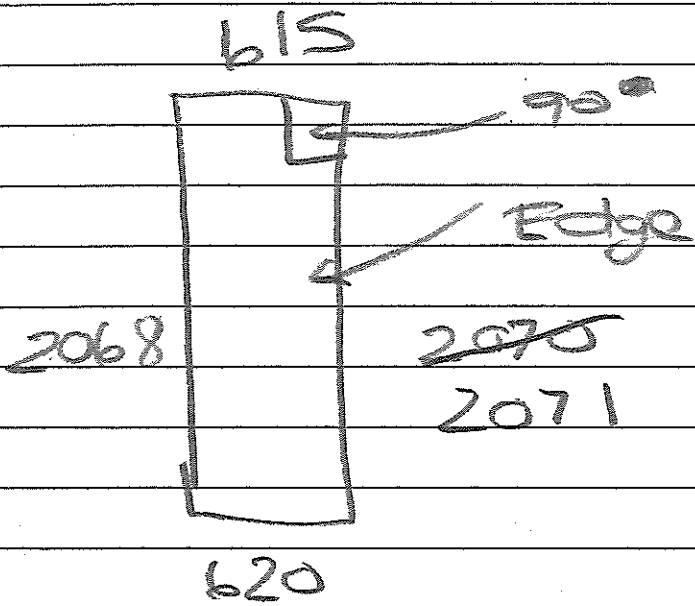

Structor 5

Panel 5

(L)

(R)

Simo Bjelic
16mm white carcass

1x 900 mm
cabinet
white face mds
2 shelves

96 mm center-hinge hub

630

x2.

316