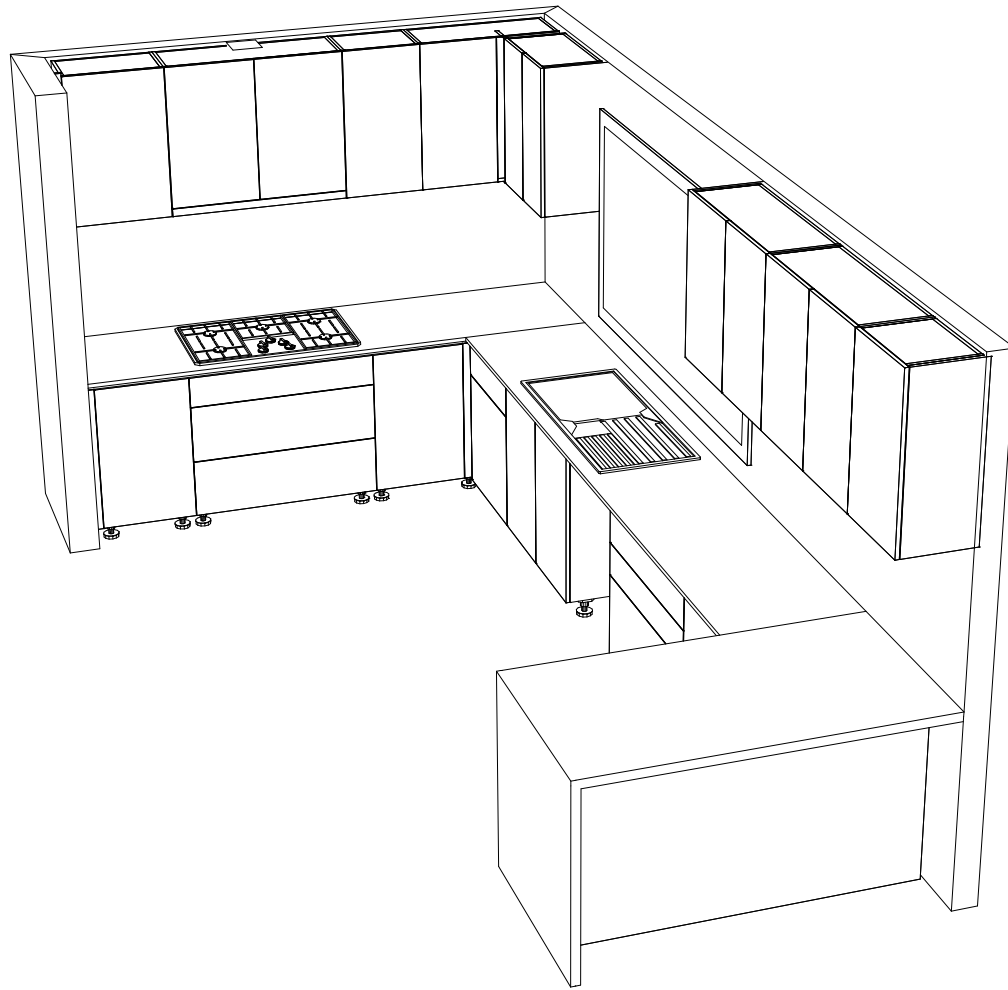

Other Comments:

**Job: Claudiu Kitchen - 12 Westminster Avenue**

**Scale: NTS**

**Drawn By: Marko**

**Date: 17/10/24**

**Page 5 of 7**

\*\* All Drawings need to revert back to Retailers drawings for final positions\*\* \*\* Handle position indication of door opening