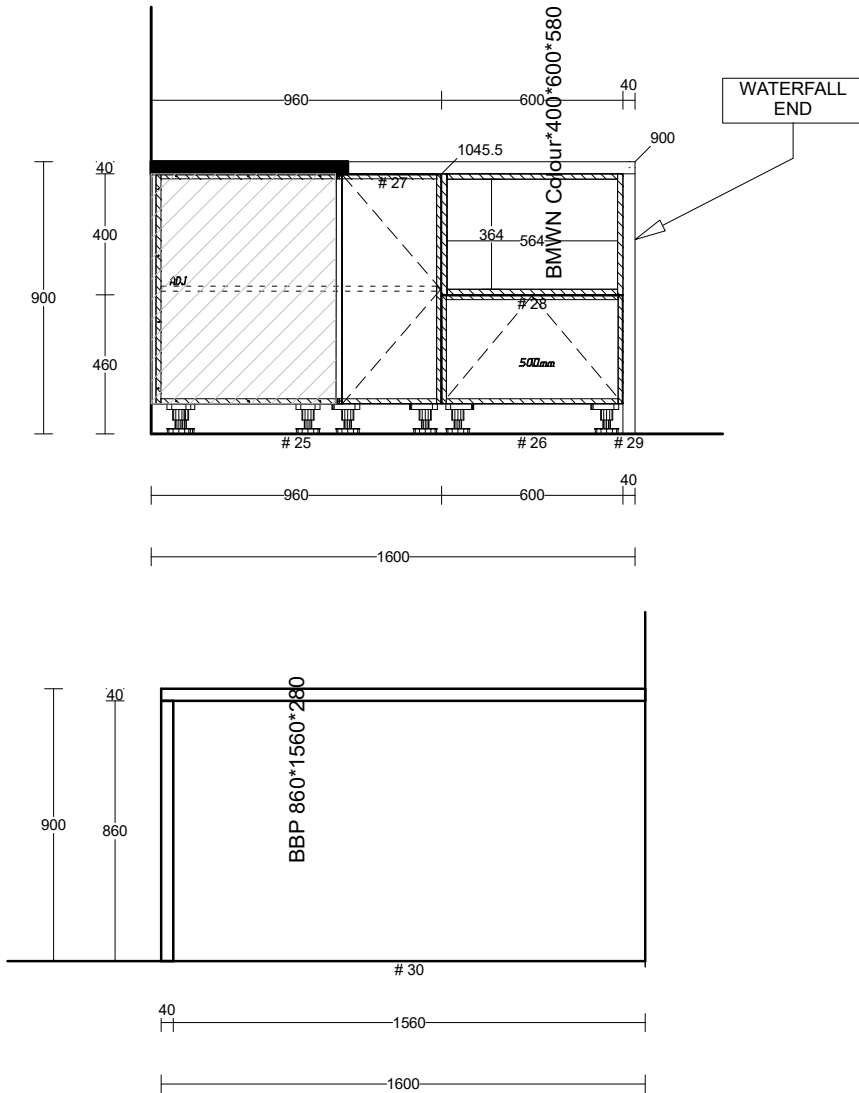

Other Comments:

Job: Claudiu Kitchen - 12 Westminster Avenue

Scale: NTS

Drawn By: Marko

Date: 17/10/24

Page 3 of 7

\*\* All Drawings need to revert back to Retailers drawings for final positions\*\* \*\* Handle position indication of door opening