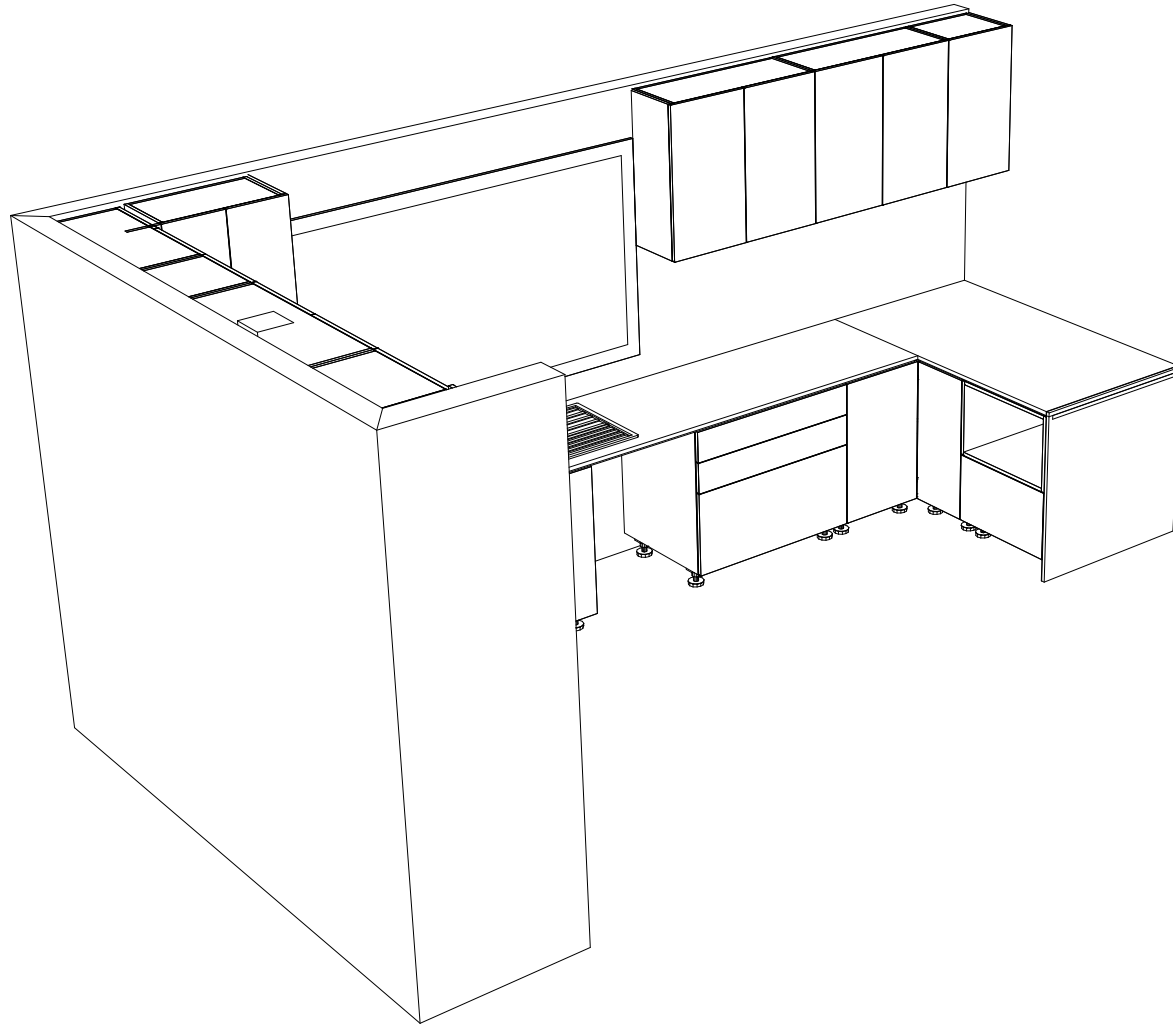

Other Comments:

**Job: Claudiu Kitchen - 12 Westminster Avenue**

**Scale: NTS**

**Drawn By: Marko**

**Date: 17/10/24**

**Page 6 of 7**

\*\* All Drawings need to revert back to Retailers drawings for final positions\*\* \*\* Handle position indication of door opening