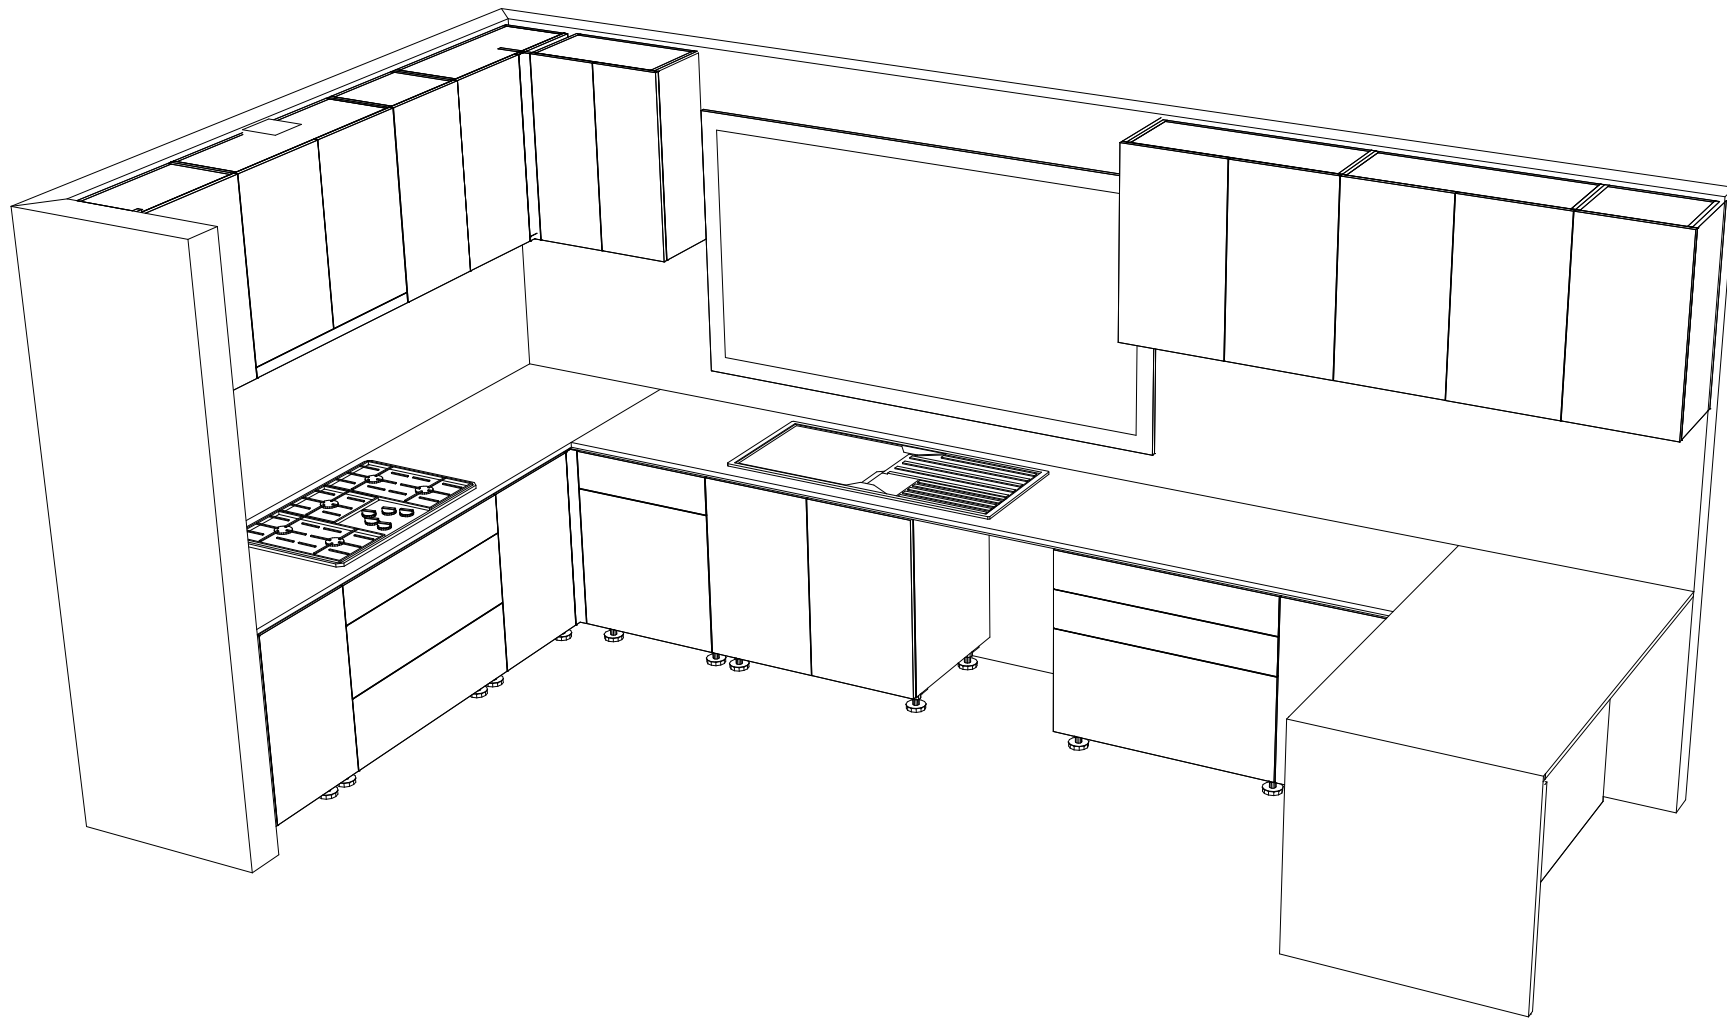

Other Comments:

Job: Claudiu Kitchen - 12 Westminster Avenue

Scale: NTS

Drawn By: Marko

Date: 17/10/24

Page 4 of 7

\*\* All Drawings need to revert back to Retailers drawings for final positions\*\* \*\* Handle position indication of door opening