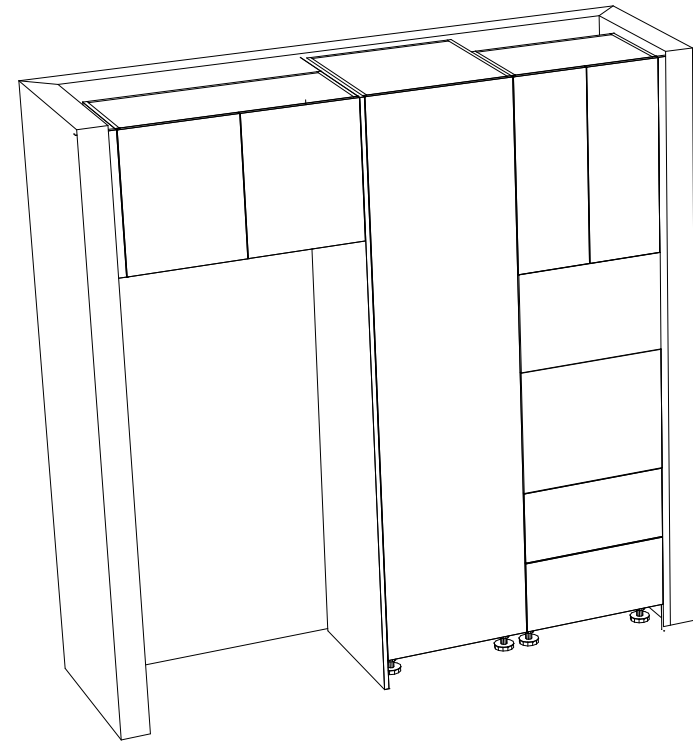

Other Comments:

**Job: Claudiu Kitchen - 12 Westminster Avenue**

**Scale: NTS**

**Drawn By: Marko**

**Date: 17/10/24**

**Page 5 of 7**

\*\* All Drawings need to revert back to Retailers drawings for final positions\*\* \*\* Handle position indication of door opening