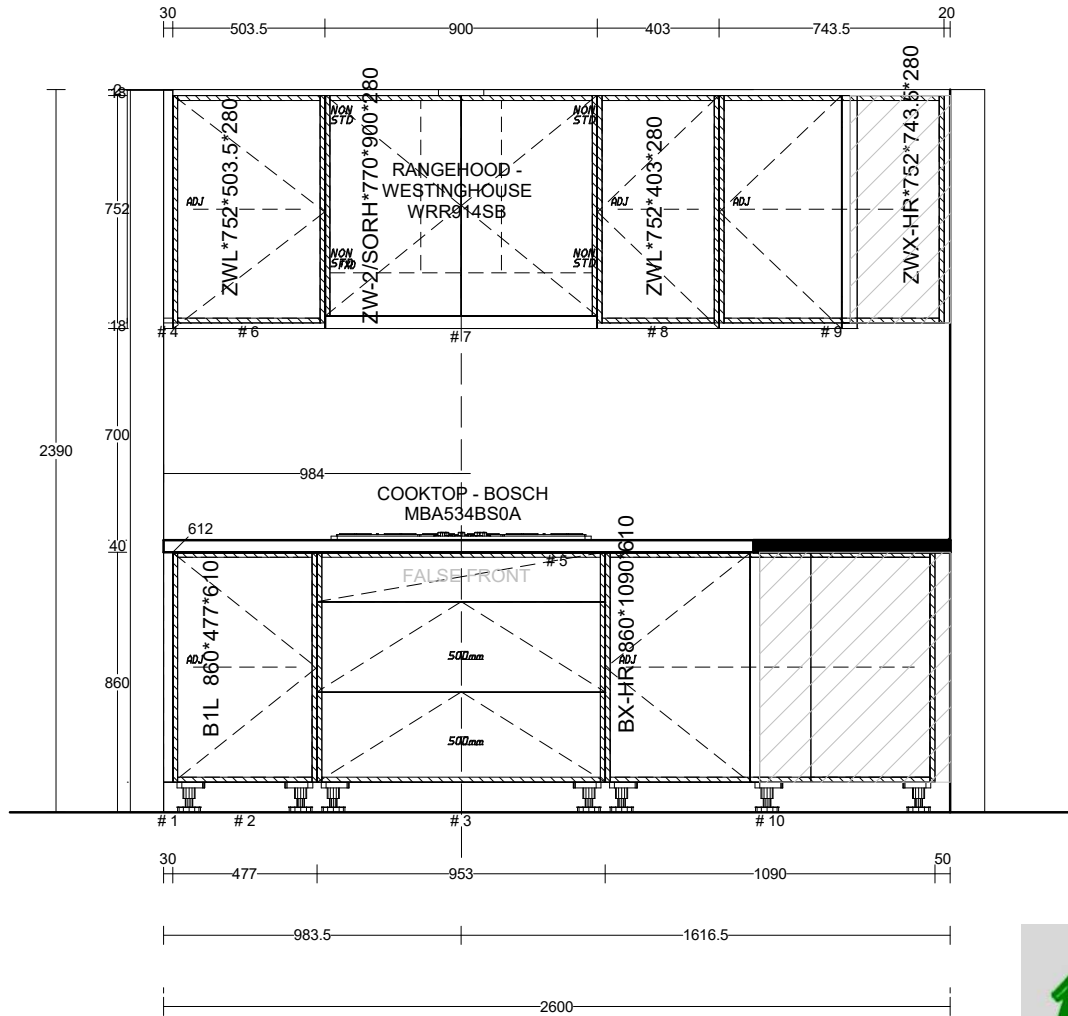

Other Comments:

**Job: Claudiu Kitchen - 12 Westminster Avenue**

**Scale: NTS**

**Drawn By: Marko**

**Date: 17/10/24**

**Page 1 of 7**

\*\* All Drawings need to revert back to Retailers drawings for final positions\*\* \*\* Handle position indication of door opening