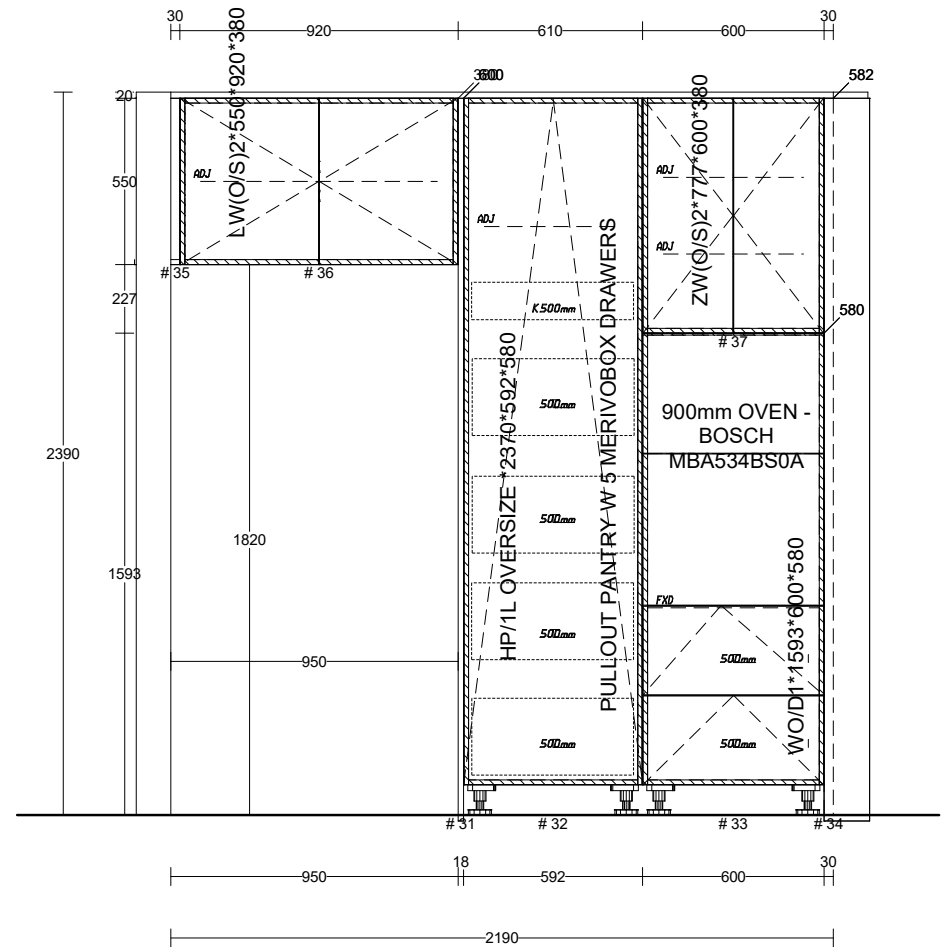

Other Comments:

Job: Claudiu Kitchen - 12 Westminster Avenue

Scale: NTS

Drawn By: Marko

Date: 17/10/24

Page 3 of 7

\*\* All Drawings need to revert back to Retailers drawings for final positions\*\* \*\* Handle position indication of door opening