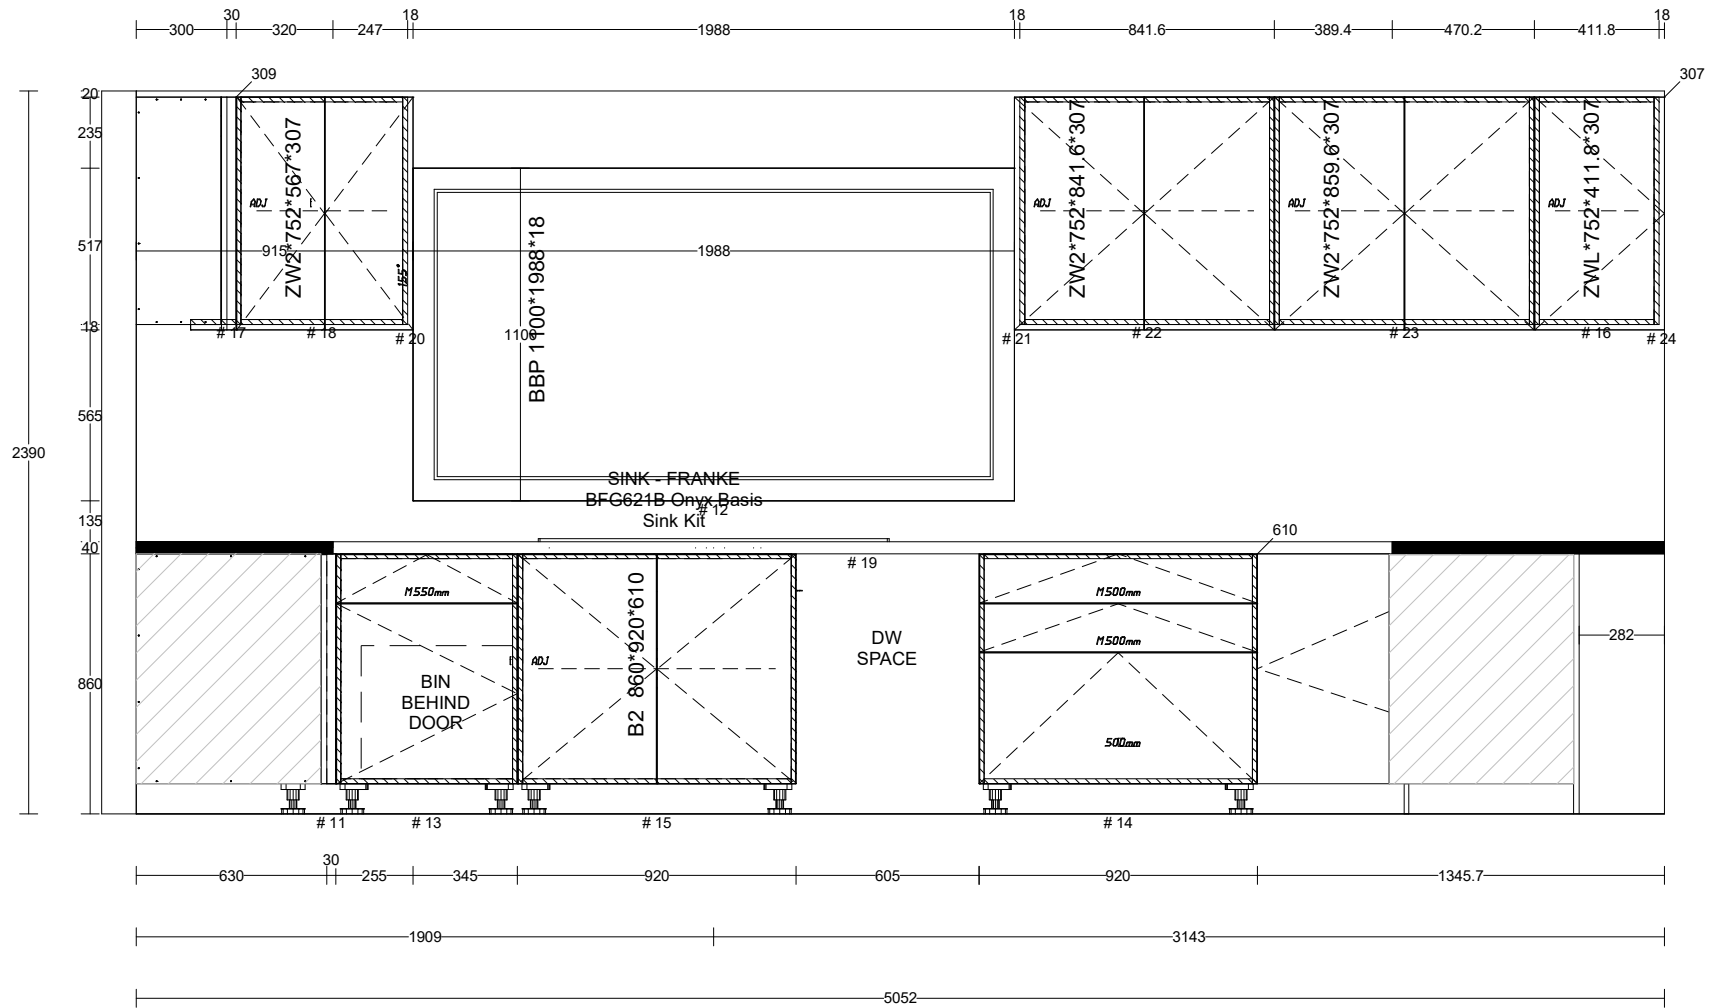

Other Comments:

**Job: Claudiu Kitchen - 12 Westminster Avenue**

Scale: NTS

Drawn By: Marko

Date: 17/10/24

Page 2 of 7

\*\* All Drawings need to revert back to Retailers drawings for final positions\*\* \*\* Handle position indication of door opening