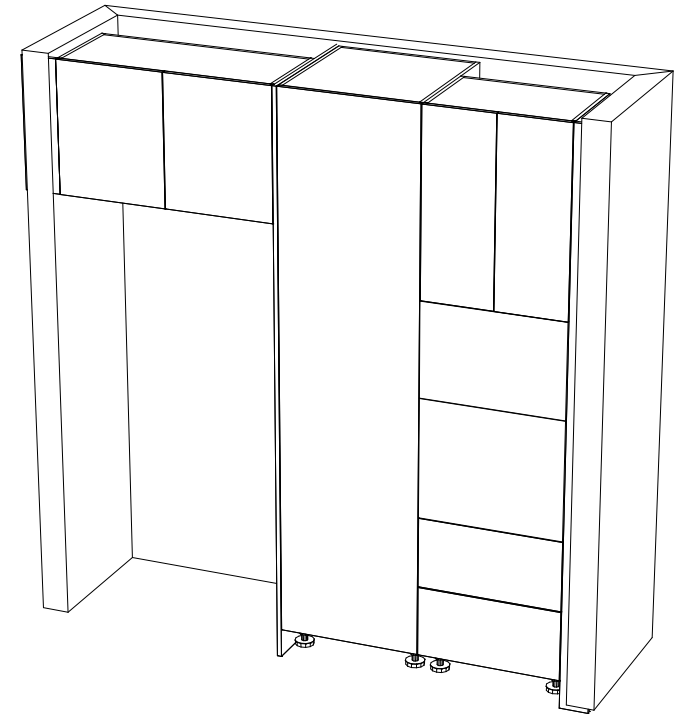

Other Comments:

**Job: Claudiu Kitchen - 12 Westminster Avenue**

**Scale: NTS**

**Drawn By: Marko**

**Date: 17/10/24**

**Page 6 of 7**

\*\* All Drawings need to revert back to Retailers drawings for final positions\*\* \*\* Handle position indication of door opening