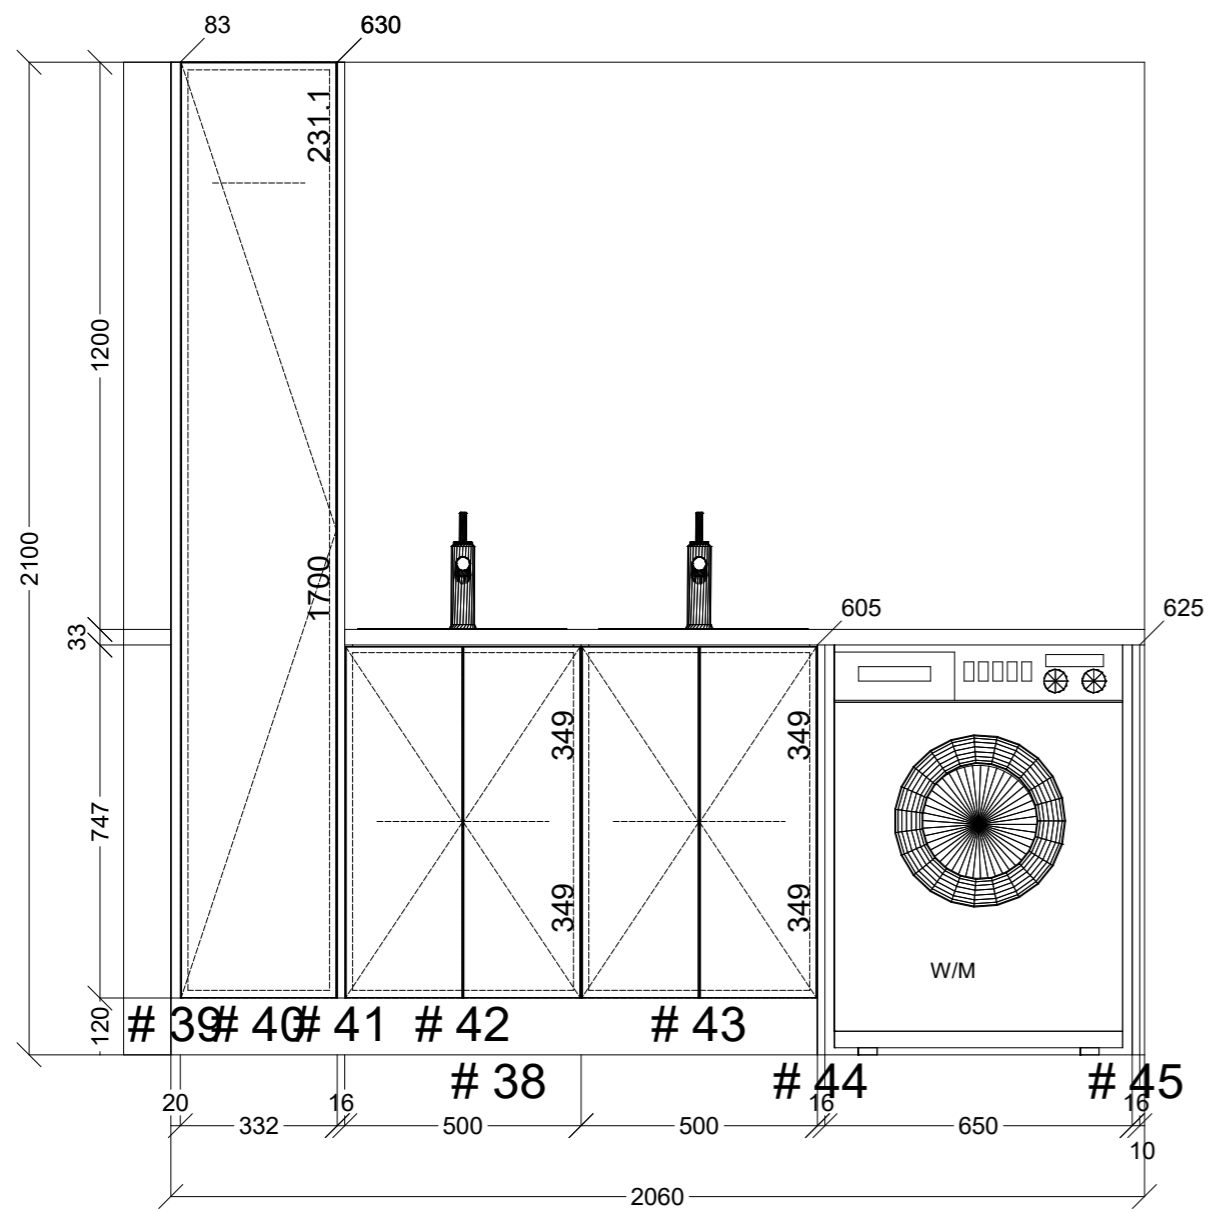

CONNECT KITCHENS	Client: SUSSEX & WARNER		Door and panels style/colour: BLOSSOM WHITE MATT		Sheet 5 of 9
	Room: BATH/LAUNDRY	Benchtop Colour: BLOSSOM WHITE LAMINATE		Drawer slides: BLUM ANTARO	Carcass: WHITE HMR
	Date: 10/10/24	Address: 13 FEDERICK ST BRUNSWICK	Handles Item No: TBA		Approved by: