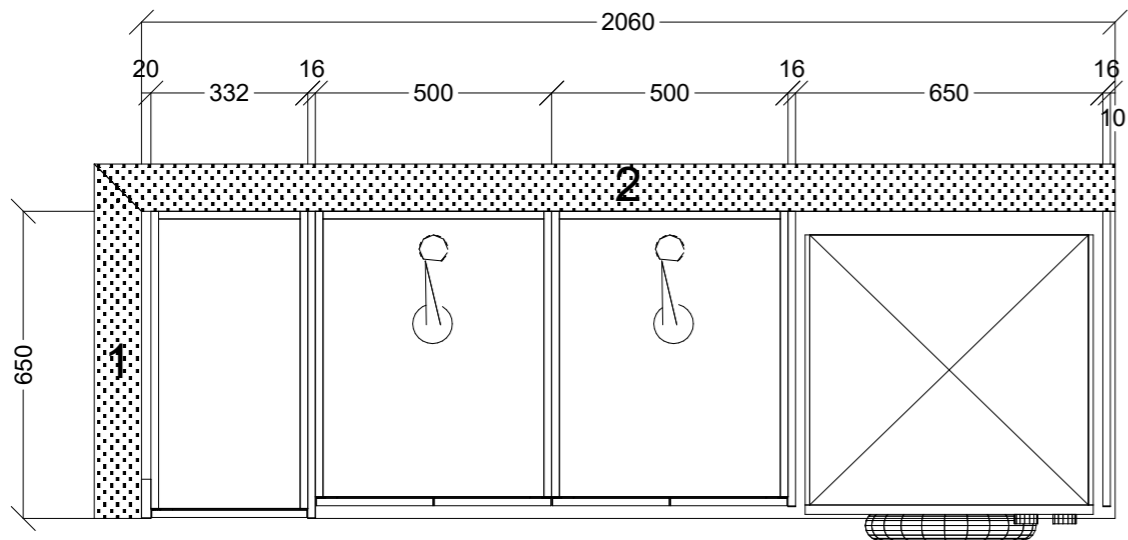

CONNECT KITCHENS	Client: SUSSEX & WARNER		Door and panels style/colour: BLOSSOM WHITE MATT		Sheet 5 of 9
	Room: BATH/LAUNDRY	Benchtop Colour: BLOSSOM WHITE LAMINATE		Drawer slides: BLUM ANTARO	Carcass: WHITE HMR
	Date: 10/10/24	Address: 13 FEDERICK ST BRUNSWICK	Handles Item No: TBA		Approved by: