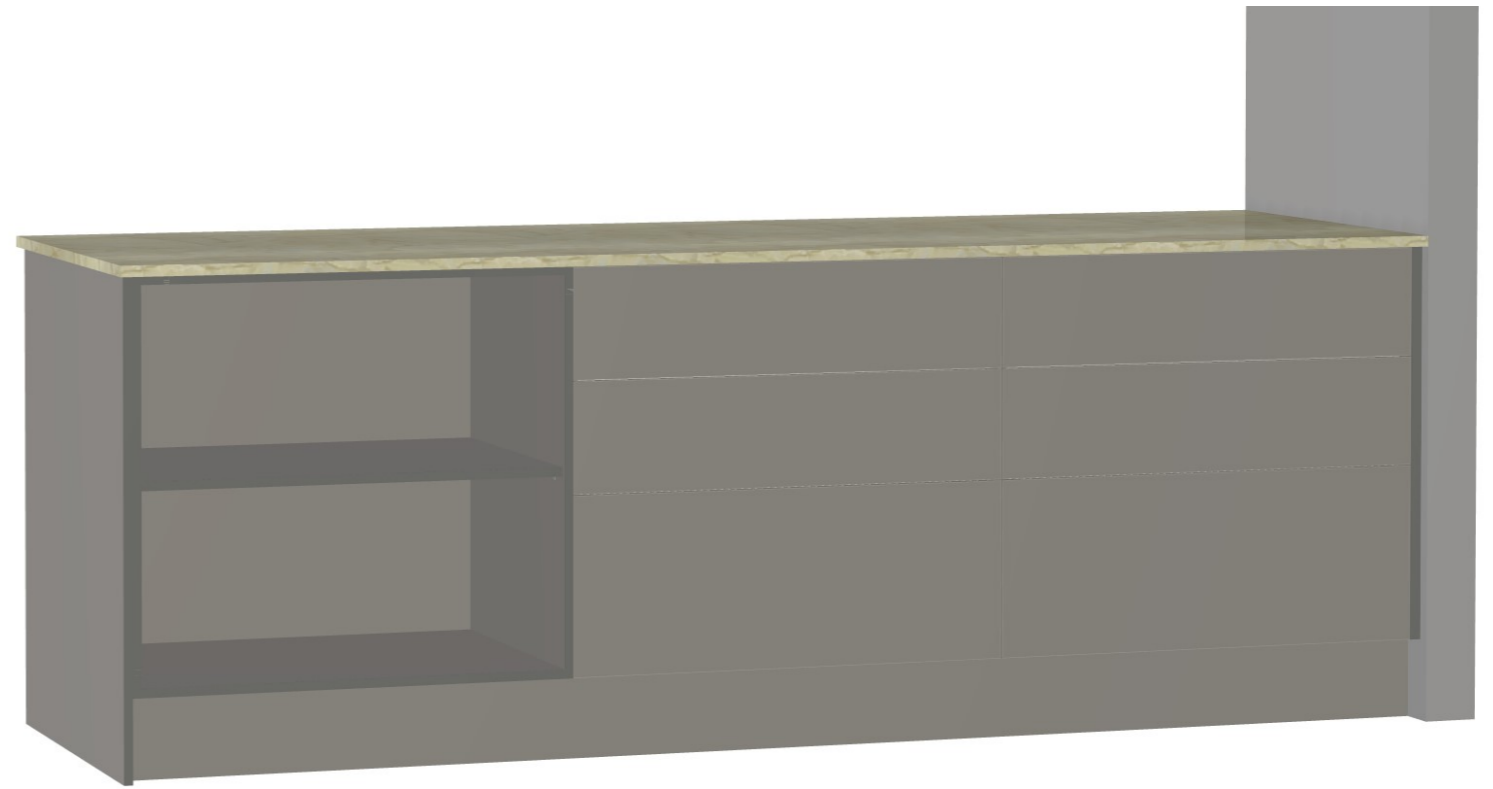

	Client: SUSSEX & WARNER		Door and panels style/colour: BLOSSOM WHITE MATT		Sheet 1 of 9
	Room: KITCHEN	Benchtop Colour: 20MM STAINLESS STEEL		Drawer slides: BLUM ANTARO	Carcass: WHITE HMR
	Date: 10/10/24	Address: 13 FEDERICK ST BRUNSWICK		Handles Item No: TBA	Approved by:

## ISLAND REAR

 <b>CONNECT KITCHENS</b>	Client: SUSSEX & WARNER		Door and panels style/colour: BLOSSOM WHITE MATT		Sheet 3 of 9
	Room: KITCHEN	Benchtop Colour: 20MM STAINLESS STEEL		Drawer slides: BLUM ANTARO	Carcass: WHITE HMR
	Date: 10/10/24	Address: 13 FEDERICK ST BRUNSWICK		Handles Item No: TBA	Approved by:

 <b>CONNECT KITCHENS</b>	Client: SUSSEX & WARNER		Door and panels style/colour: BLOSSOM WHITE MATT			Sheet 4 of 9
	Room: KITCHEN	Benchtop Colour: 20MM STAINLESS STEEL		Drawer slides: BLUM ANTARO		Carcass: WHITE HMR
	Date: 10/10/24	Address: 13 FEDERICK ST BRUNSWICK		Handles Item No: TBA		Approved by: