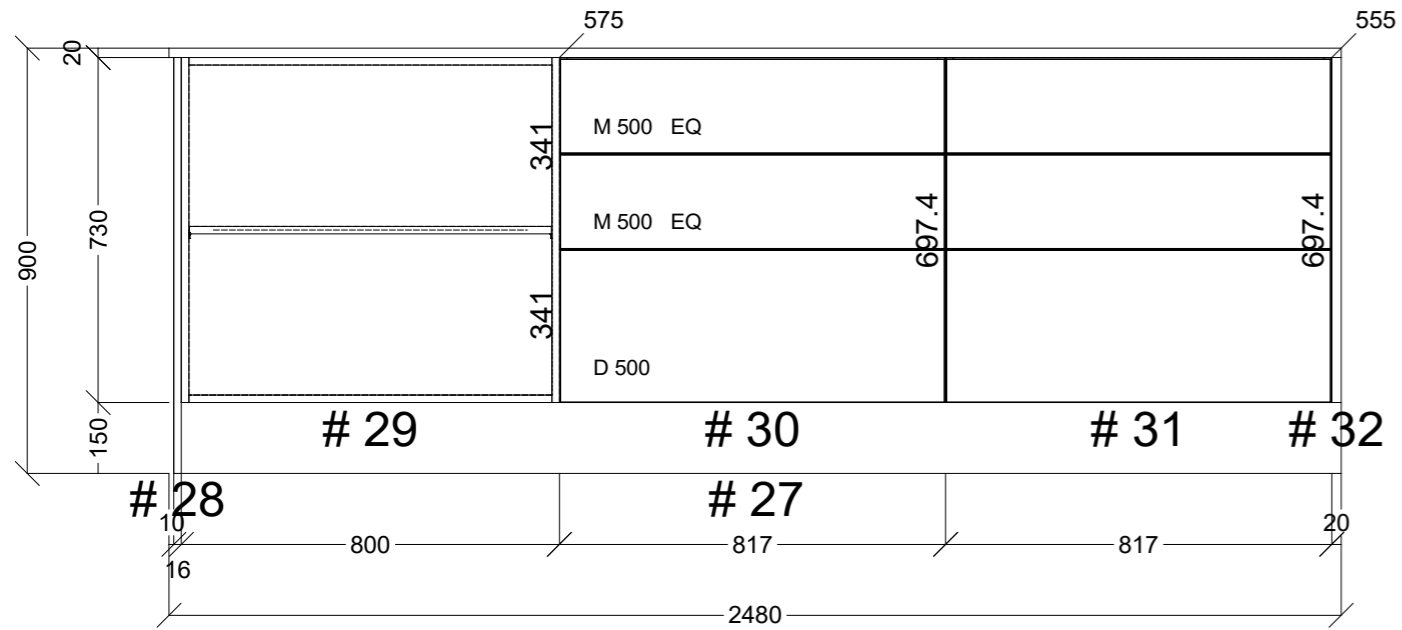

ISLAND FRONT