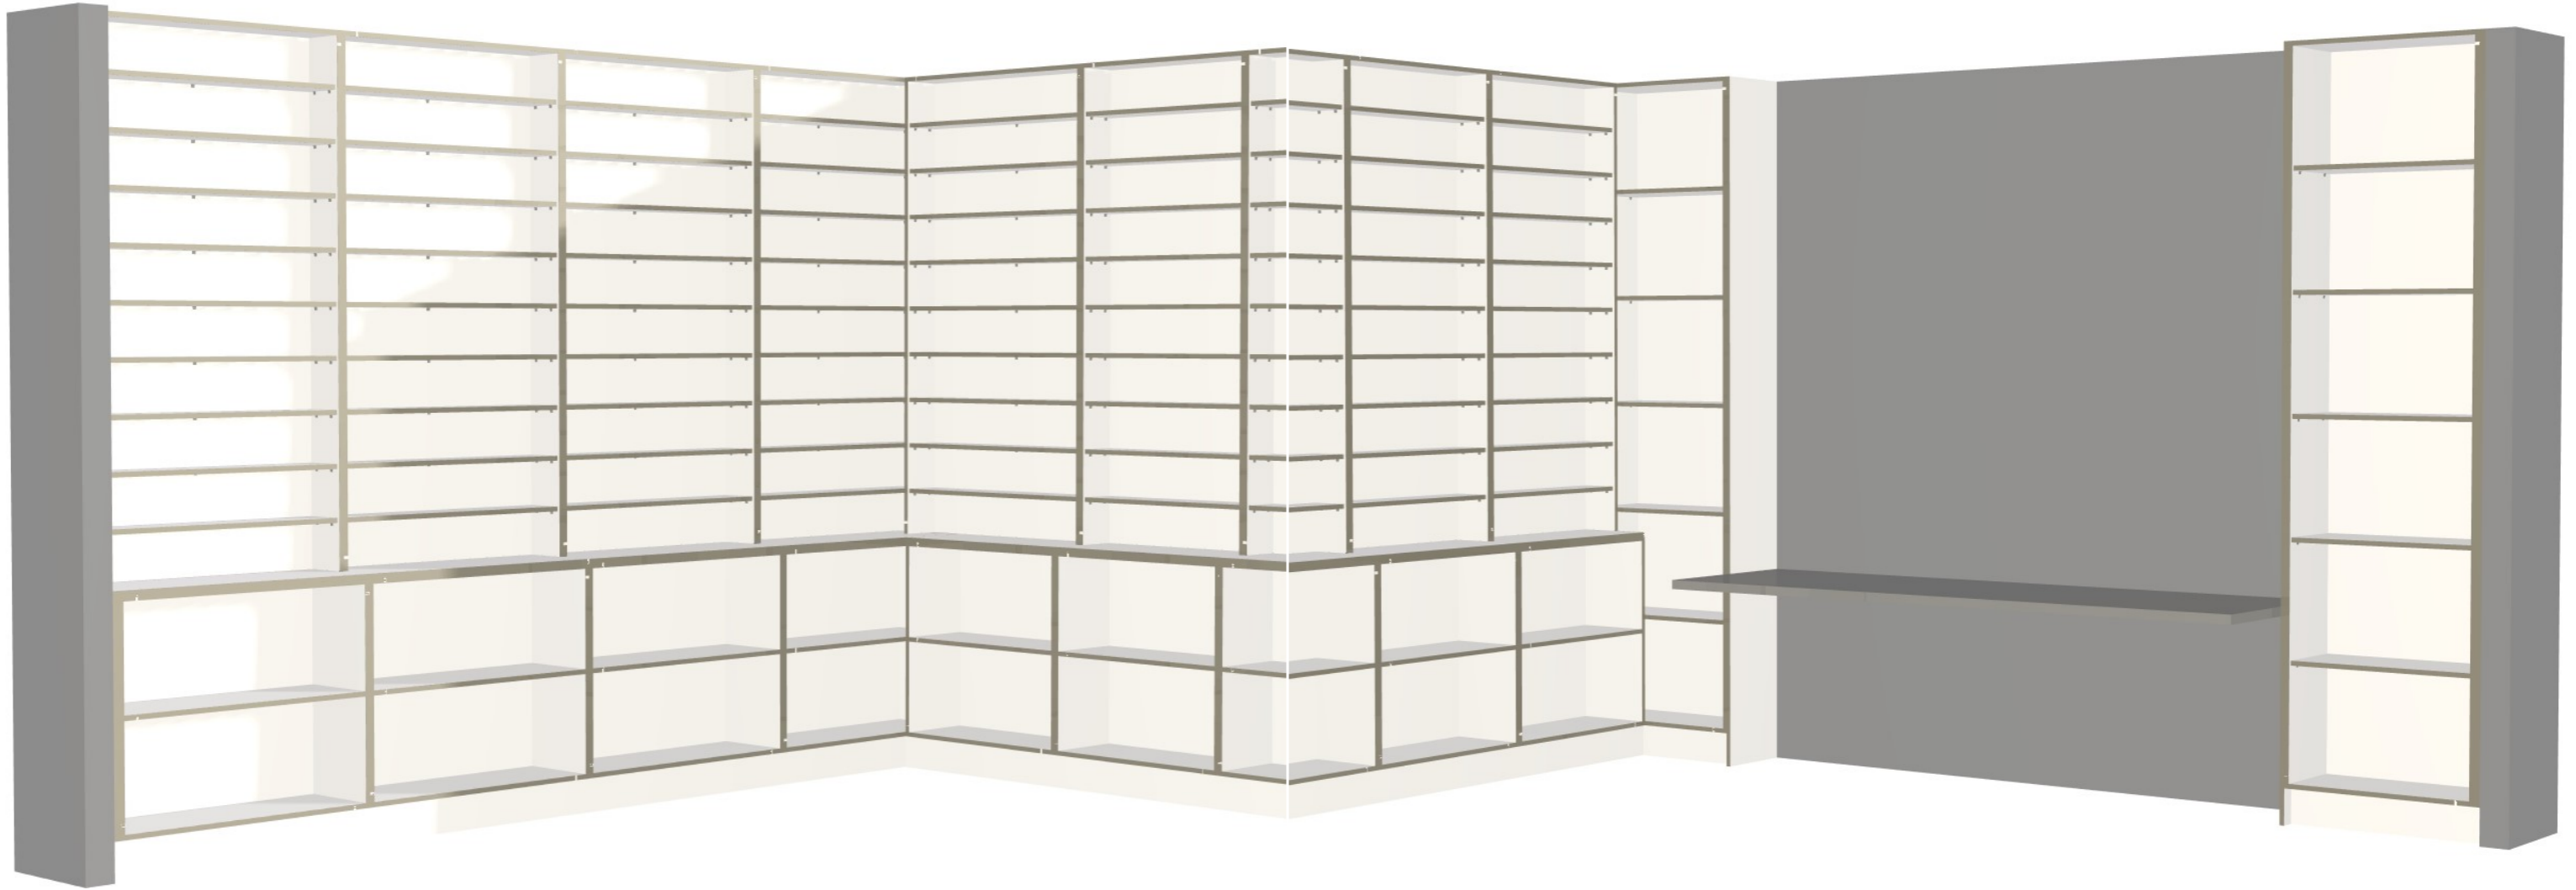

CONNECT KITCHENS	Client: SUSSEX & WARNER		Door and panels style/colour: WHITE HMR/BLACK EDGE.			Sheet 9 of 9
	Room: STUDY	Benchtop Colour: LAMINATE TBA		Drawer slides: N/A		Carcass: WHITE HMR/BLACK EDGE
	Date: 10/10/24	Address: 13 FEDERICK ST BRUNSWICK		Handles Item No: TBA		Approved by: