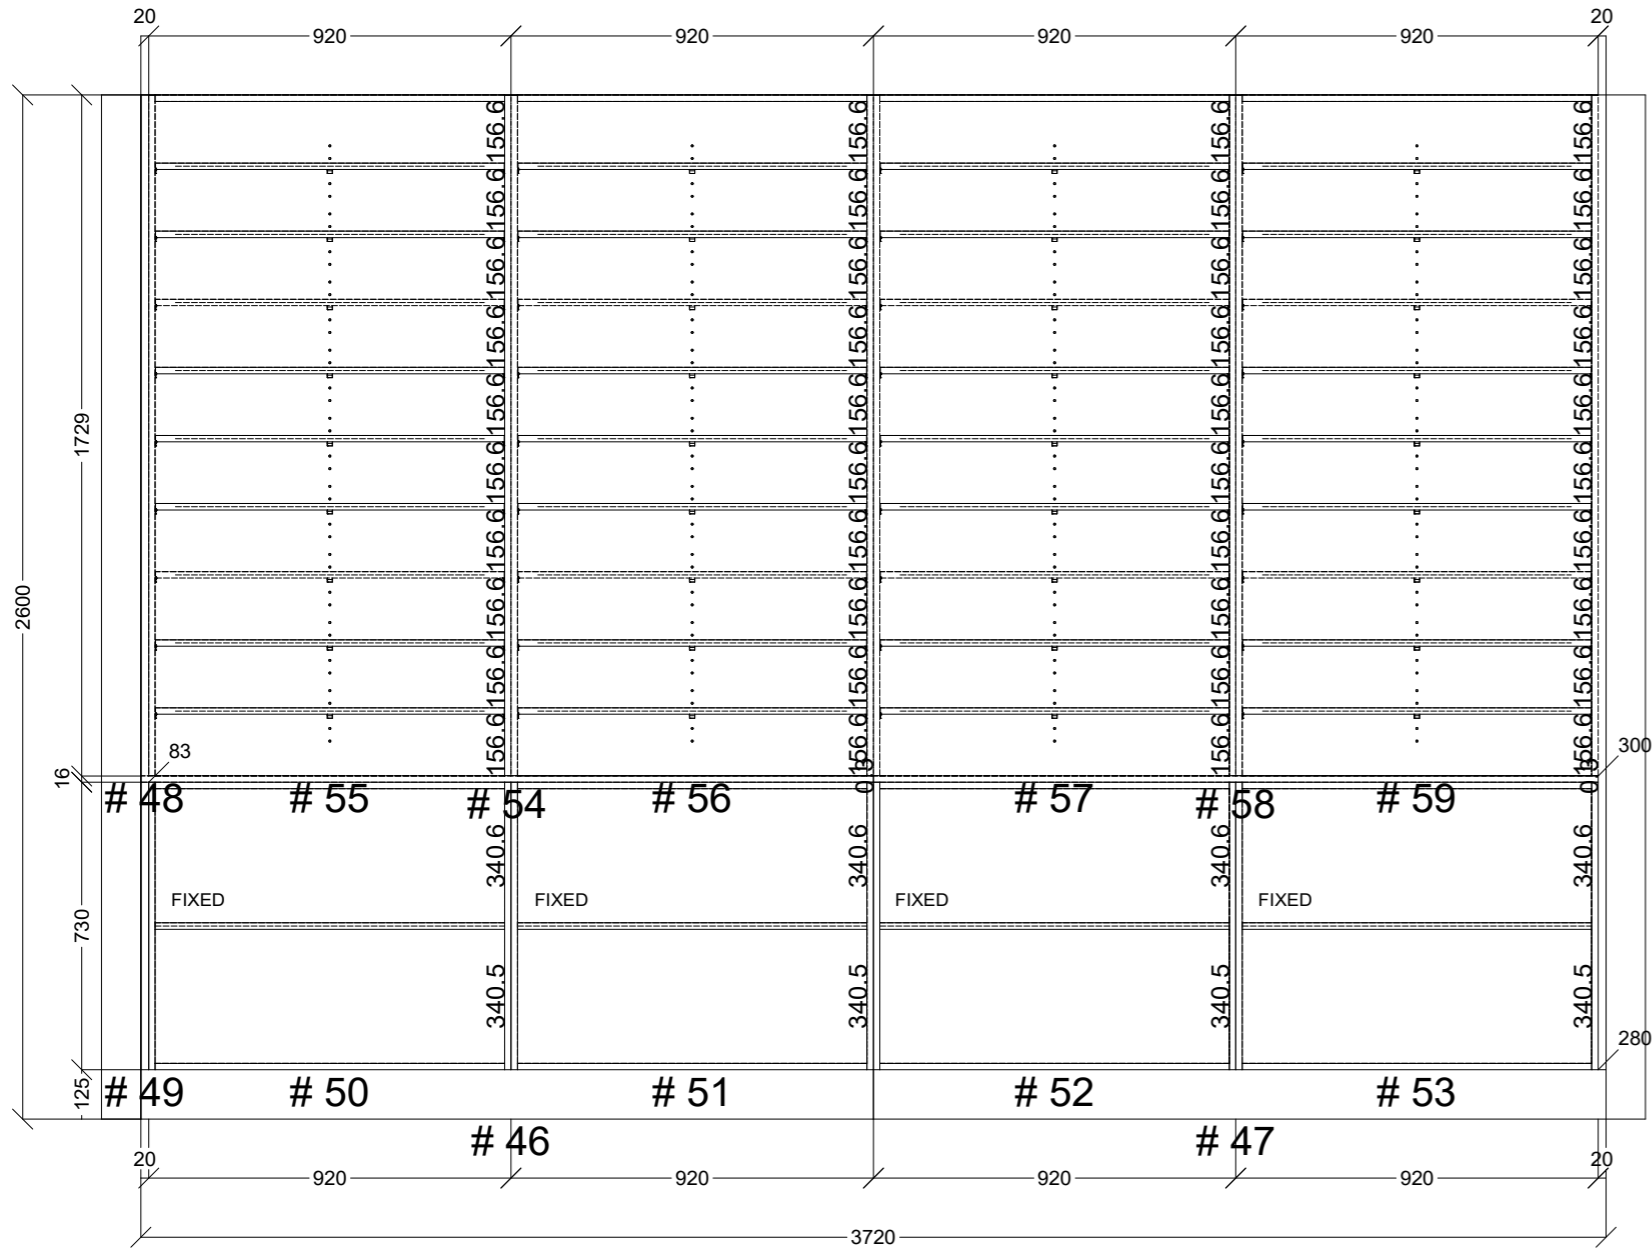

	Client: SUSSEX & WARNER		Door and panels style/colour: WHITE HMR/BLACK EDGE		Sheet 6 of 9
	Room: STUDY	Benchtop Colour: LAMINATE TBA		Drawer slides: N/A	Carcass: WHITE HMR/BLACK EDGE
	Date: 10/10/24	Address: 13 FEDERICK ST BRUNSWICK		Handles Item No: TBA	Approved by: