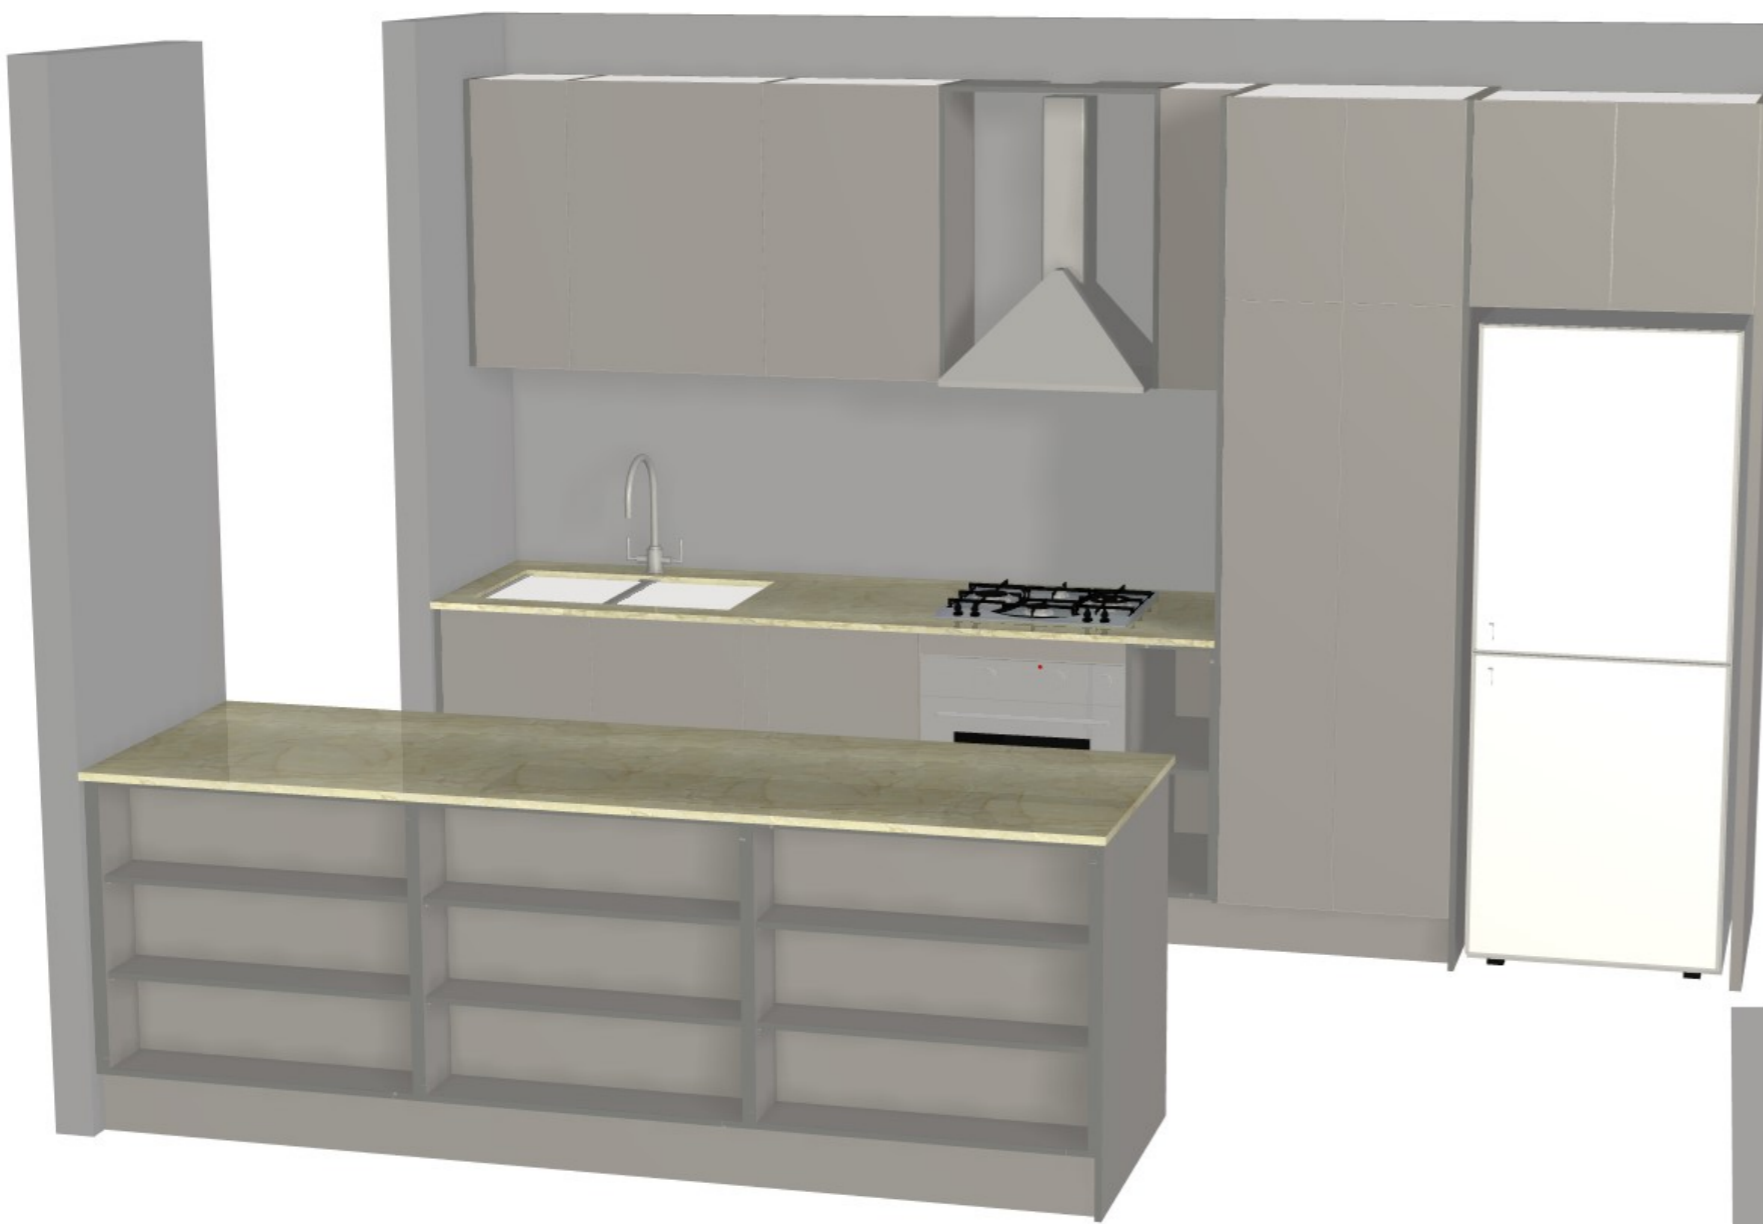

	Client: SUSSEX & WARNER		Door and panels style/colour: BLOSSOM WHITE MATT		Sheet 1 of 9
	Room: KITCHEN	Benchtop Colour: 20MM STAINLESS STEEL		Drawer slides: BLUM ANTARO	Carcass: WHITE HMR
	Date: 10/10/24	Address: 13 FEDERICK ST BRUNSWICK		Handles Item No: TBA	Approved by:

## ISLAND REAR

 <b>CONNECT KITCHENS</b>	Client: SUSSEX & WARNER		Door and panels style/colour: BLOSSOM WHITE MATT		Sheet 3 of 9
	Room: KITCHEN	Benchtop Colour: 20MM STAINLESS STEEL		Drawer slides: BLUM ANTARO	Carcass: WHITE HMR
	Date: 10/10/24	Address: 13 FEDERICK ST BRUNSWICK		Handles Item No: TBA	Approved by: