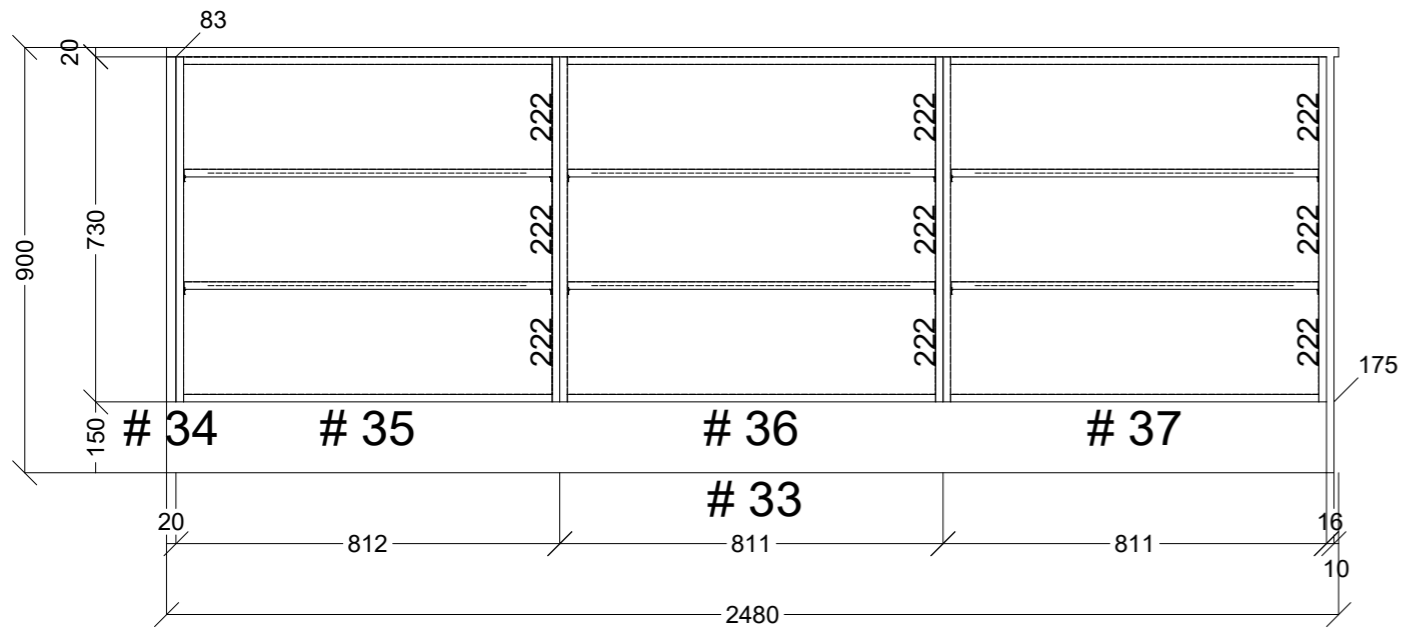

ISLAND REAR

CONNECT KITCHENS	Client: SUSSEX & WARNER		Door and panels style/colour: BLOSSOM WHITE MATT		Sheet 3 of 9
	Room: KITCHEN	Benchtop Colour: 20MM STAINLESS STEEL		Drawer slides: BLUM ANTARO	Carcass: WHITE HMR
	Date: 10/10/24	Address: 13 FEDERICK ST BRUNSWICK		Handles Item No: TBA	Approved by: