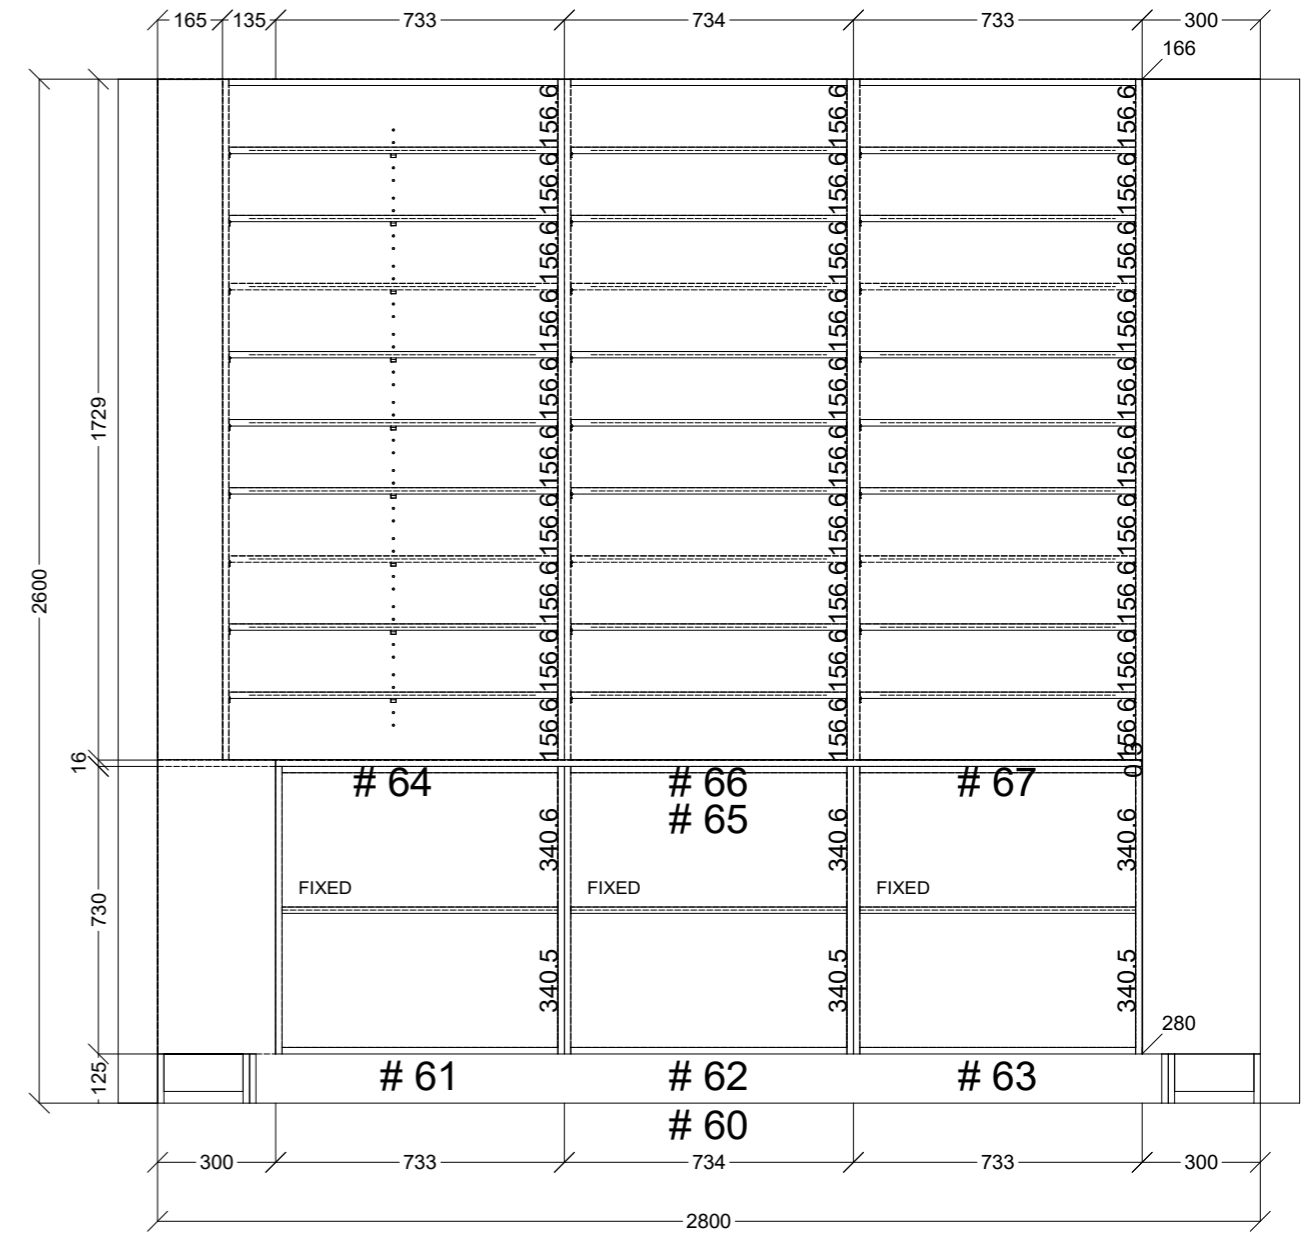

	Client: SUSSEX & WARNER		Door and panels style/colour: WHITE HMR/BLACK EDGE		Sheet 6 of 9
	Room: STUDY	Benchtop Colour: LAMINATE TBA		Drawer slides: N/A	Carcass: WHITE HMR/BLACK EDGE
	Date: 10/10/24	Address: 13 FEDERICK ST BRUNSWICK		Handles Item No: TBA	Approved by: