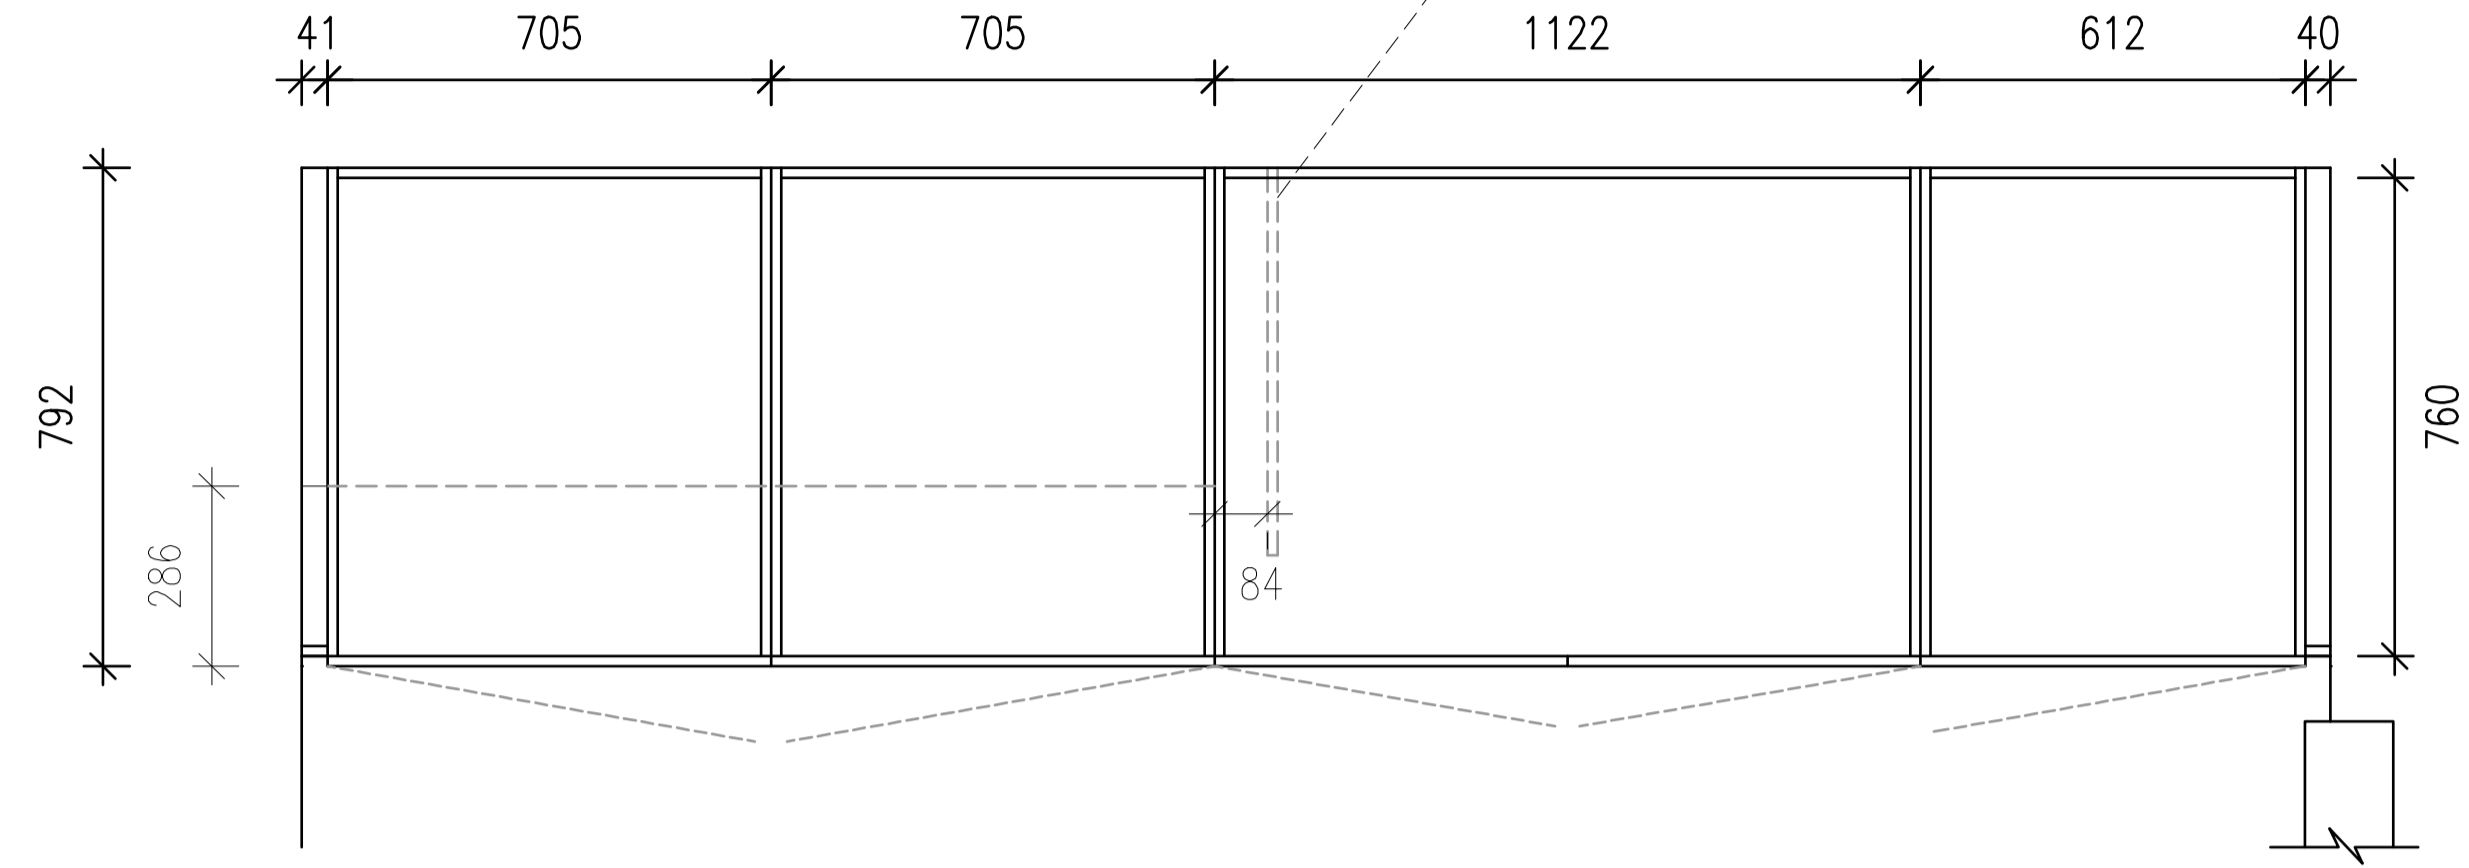

EXISTING ROBE PARTICLE BOARD WOULD NEED TO BE MOVED TO ENABLE FILING CABINETS TO FIT

PLAN VIEW

FINISHES

◊ L1 POLYTEC NEW ANTIQUE WHITE MATT WITH 1mm MATCHING ABS EDGING

ELEVATION

**DAVID
SNOWDON**

PROJECT: 12 DAILEY RD
HAMPTON EAST

Drawing Title : PROPOSED OFFICE CABINERY

Date: 01/11/2024

Drawing No. A1

Revised : Rev 0

Drawn : AC

PLANS CHECKED AND
APPROVED FOR CONSTRUCTION

NAME _____

SIGNED _____