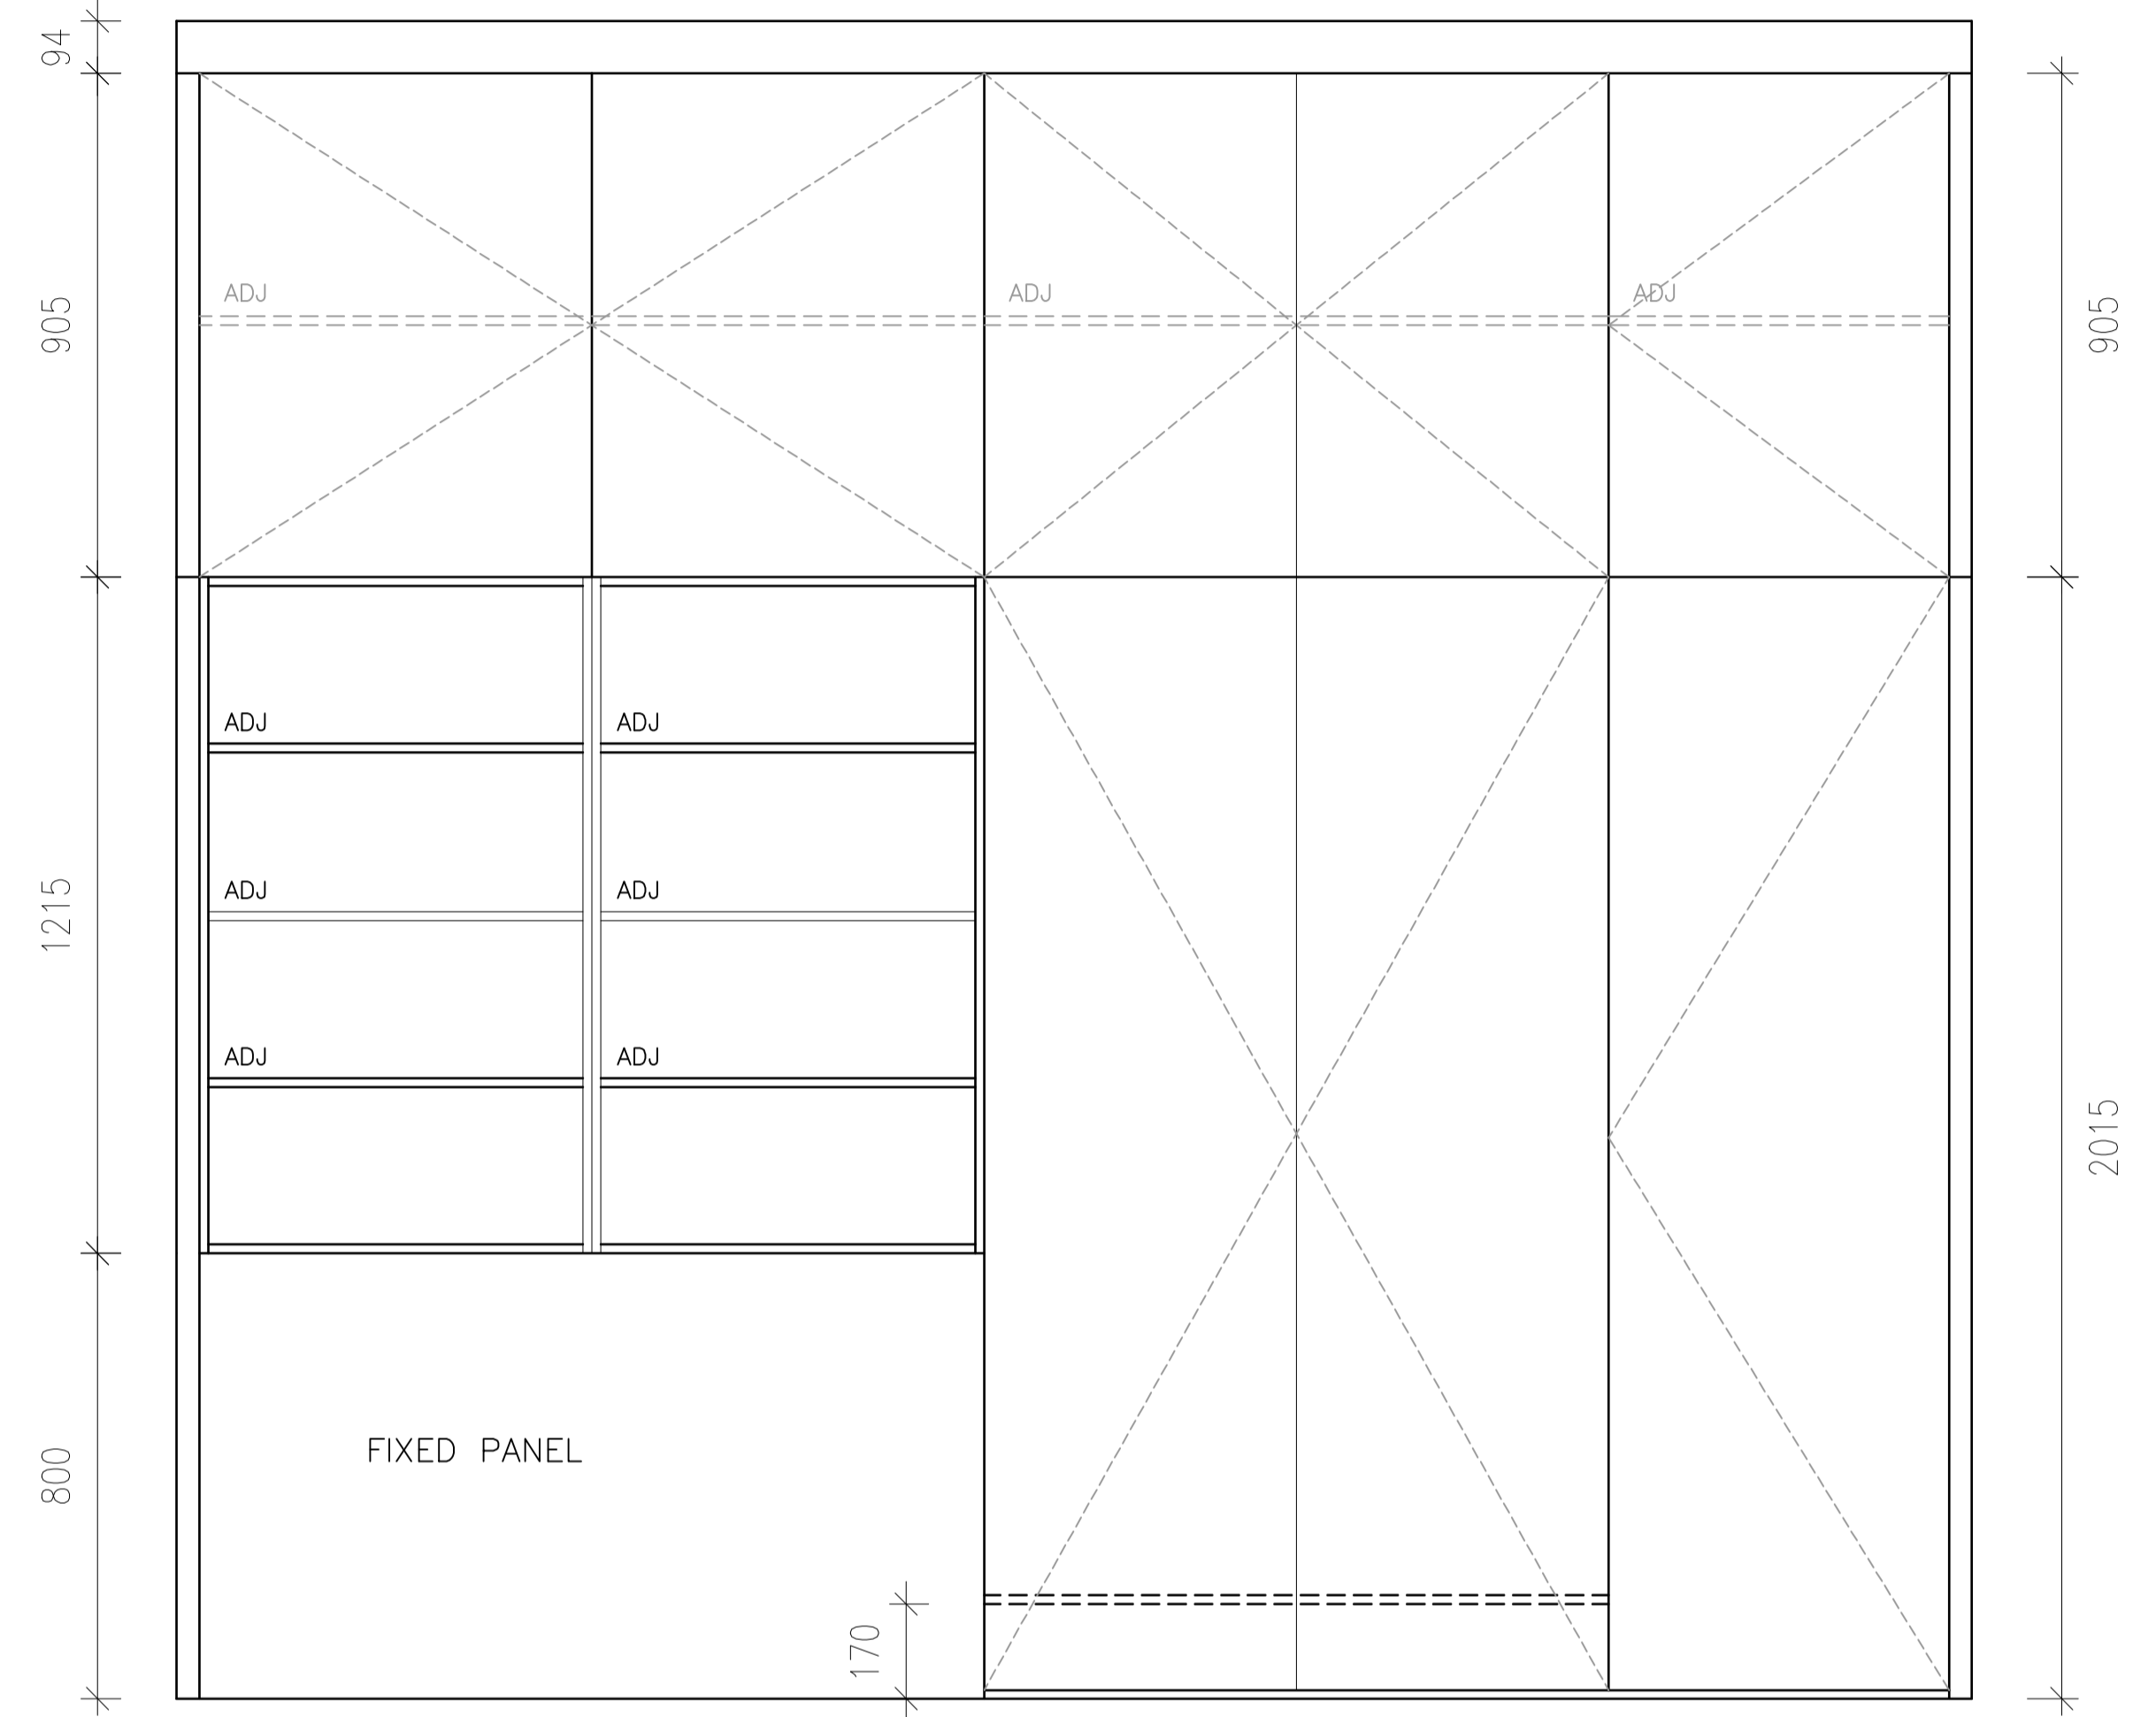

EXISTING ROBE PARTICLE BOARD WOULD NEED TO BE MOVED TO ENABLE FILING CABINETS TO FIT

PLAN VIEW

FINISHES

◊ L1 POLYTEC NEW ANTIQUE WHITE MATT WITH 1mm MATCHING ABS EDGING

ELEVATION

**DAVID
SNOWDON**

PROJECT: 12 DAILEY RD
HAMPTON EAST

Drawing Title : PROPOSED OFFICE CABINERY

Date: 01/11/2024

Drawing No. A1

Revised : Rev 0

Drawn : AC

PLANS CHECKED AND
APPROVED FOR CONSTRUCTION

NAME _____

SIGNED _____