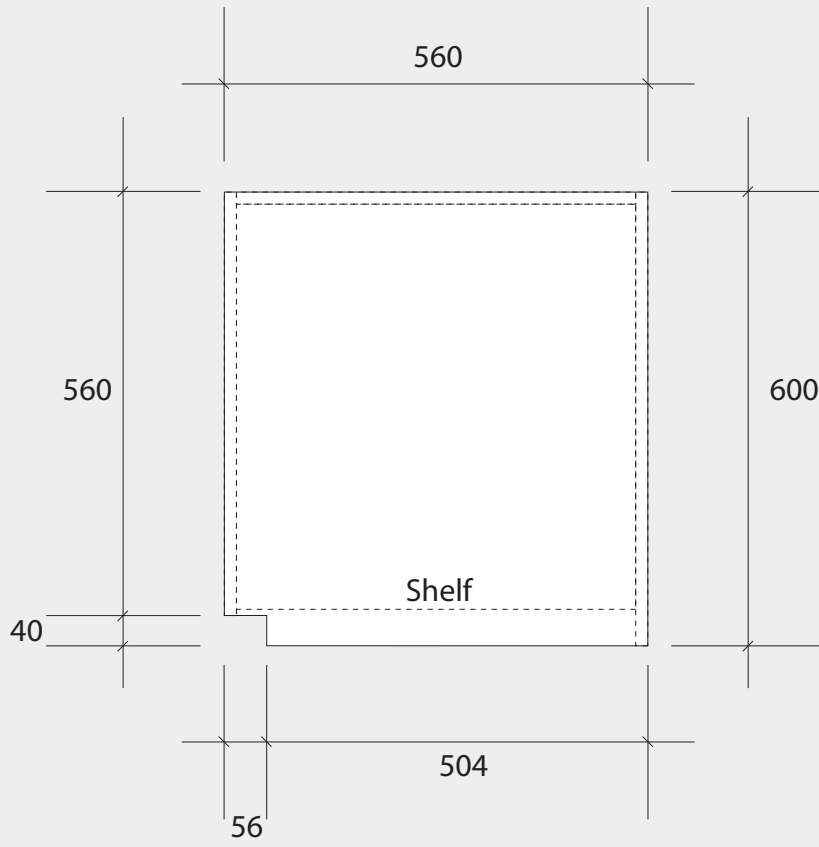

Top view

Door H2590 x W535

End panel

Square edge door  
Finger pull