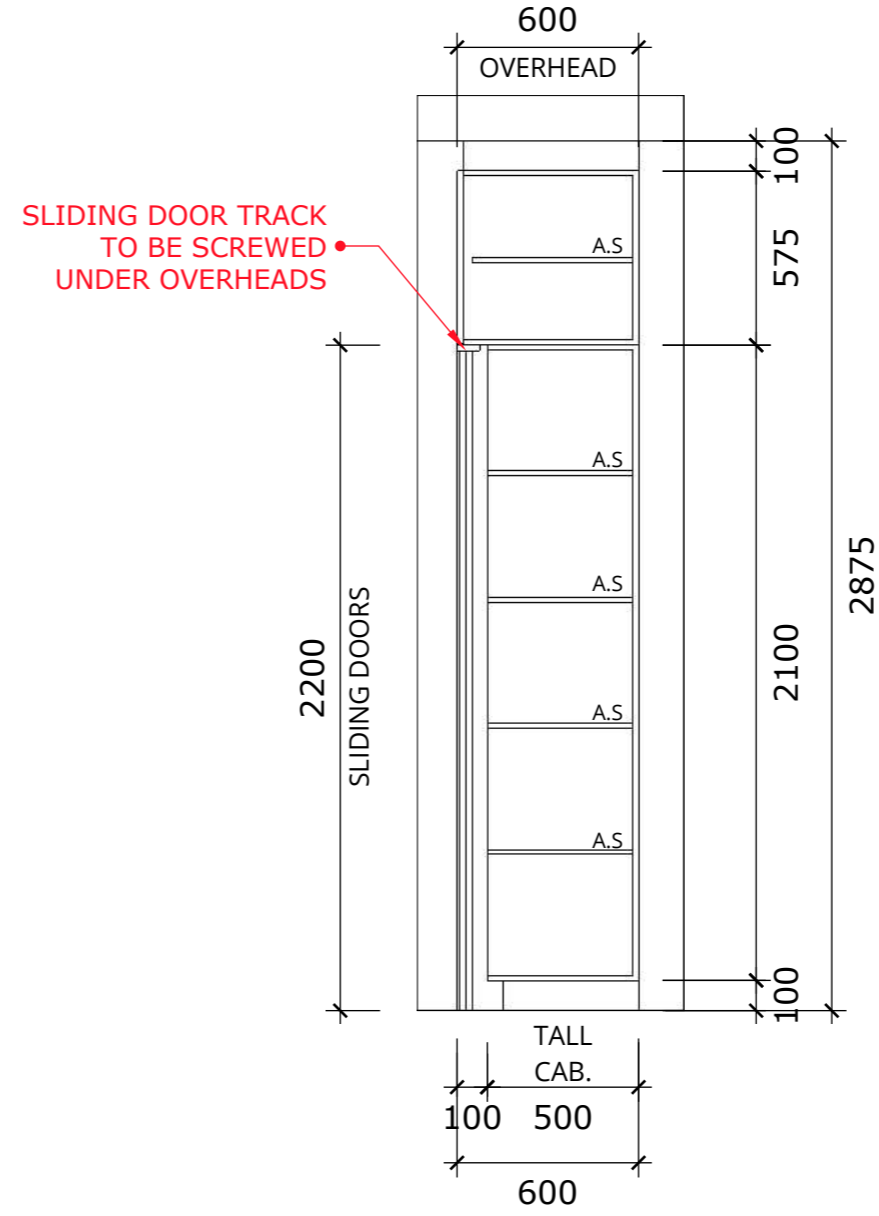

PROJECT TITLE
HOME
JOINERIES

CLIENT ADDRESS
ADDRESS

CLIENT NAME
CLIENT NAME

A :: JOINERY FRONT ELEV.
001 scale: 1=25mm

A :: JOINERY INTERNAL ELEV.
002 scale: 1=25mm

A :: JOINERY SECTION 1
001 scale: 1=25mm

A :: JOINERY SECTION 2
002 scale: 1=25mm