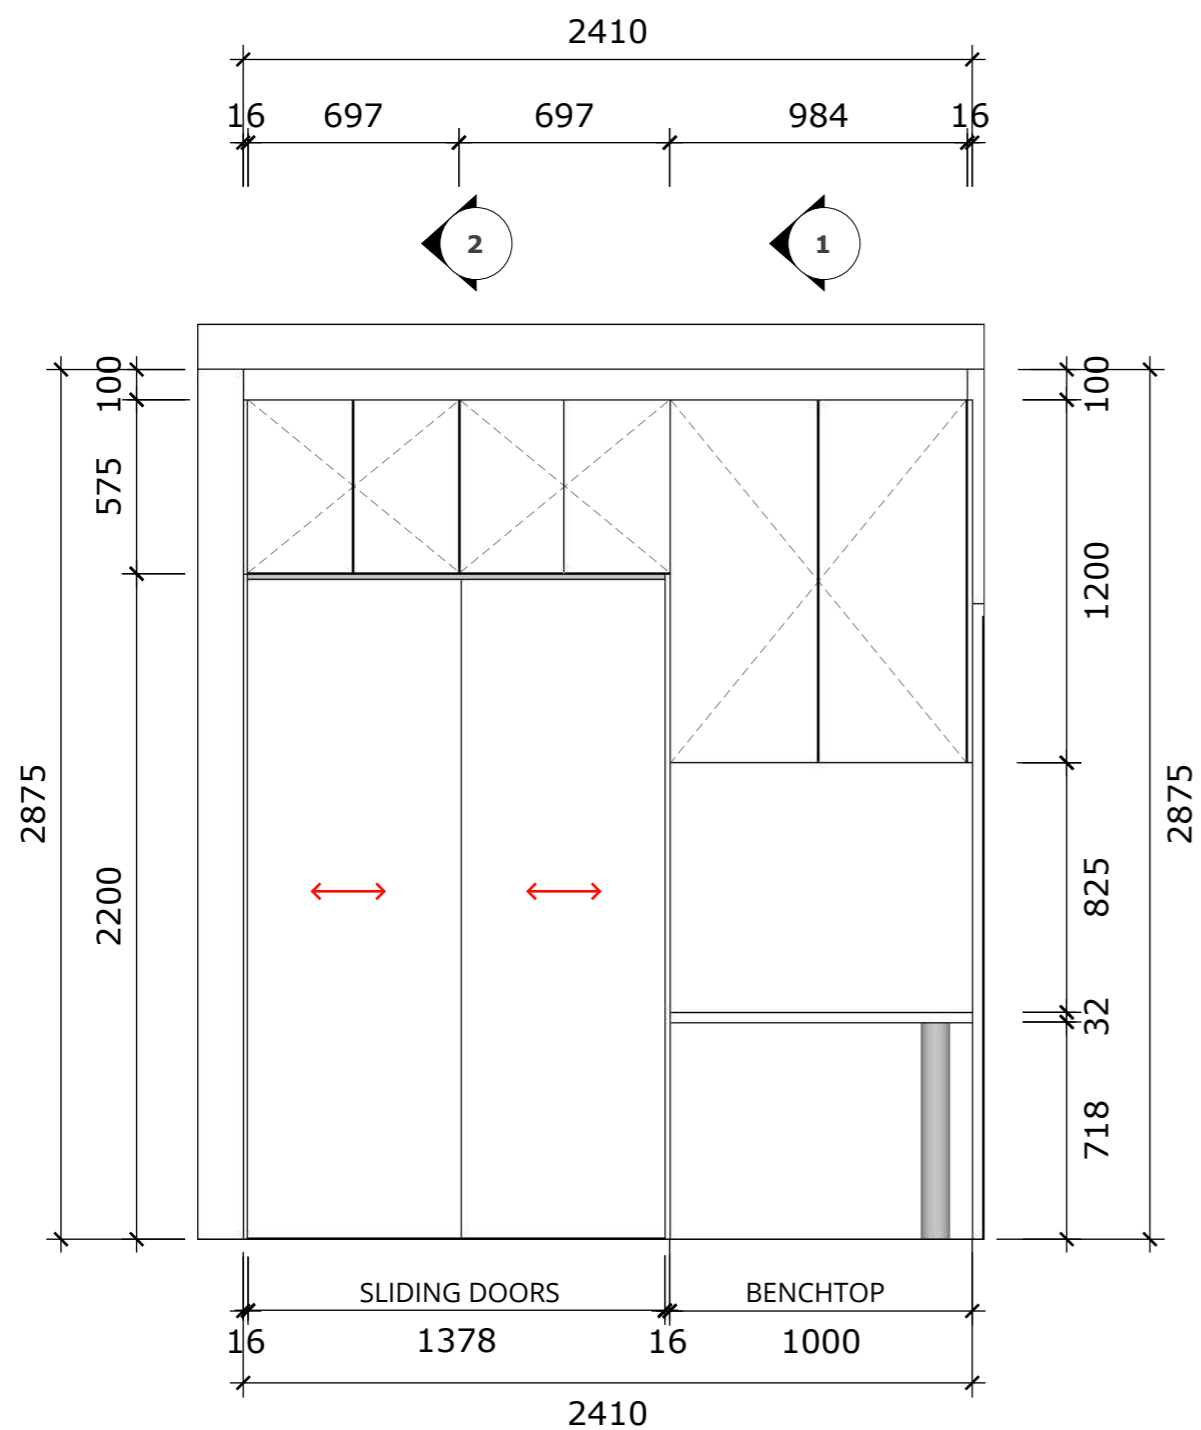

PROJECT TITLE
HOME
JOINERIES

CLIENT ADDRESS
ADDRESS

CLIENT NAME
CLIENT NAME

A :: JOINERY FRONT ELEV.
001 scale: 1=25mm

A :: JOINERY INTERNAL ELEV.
002 scale: 1=25mm

A :: JOINERY SECTION 1
001 scale: 1=25mm

A :: JOINERY SECTION 2
002 scale: 1=25mm