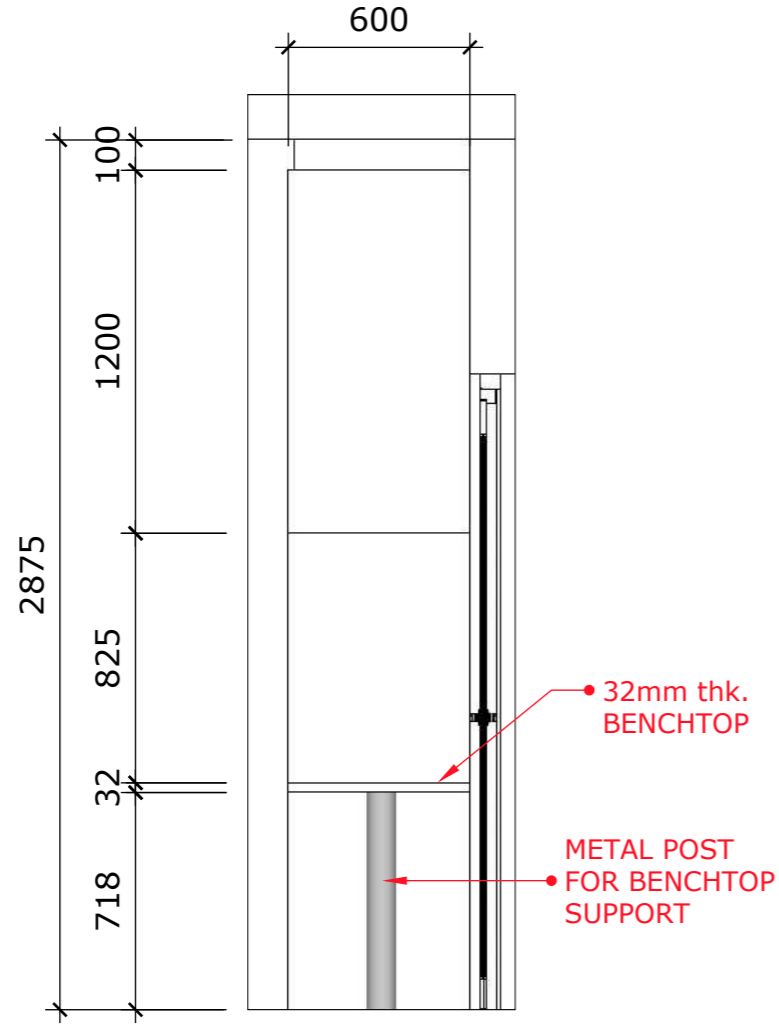

PROJECT TITLE
HOME
JOINERIES

CLIENT ADDRESS
ADDRESS

CLIENT NAME
CLIENT NAME

A :: JOINERY FRONT ELEV.
001 scale: 1=25mm

A :: JOINERY INTERNAL ELEV.
002 scale: 1=25mm

A :: JOINERY SECTION 1
001 scale: 1=25mm

A :: JOINERY SECTION 2
002 scale: 1=25mm