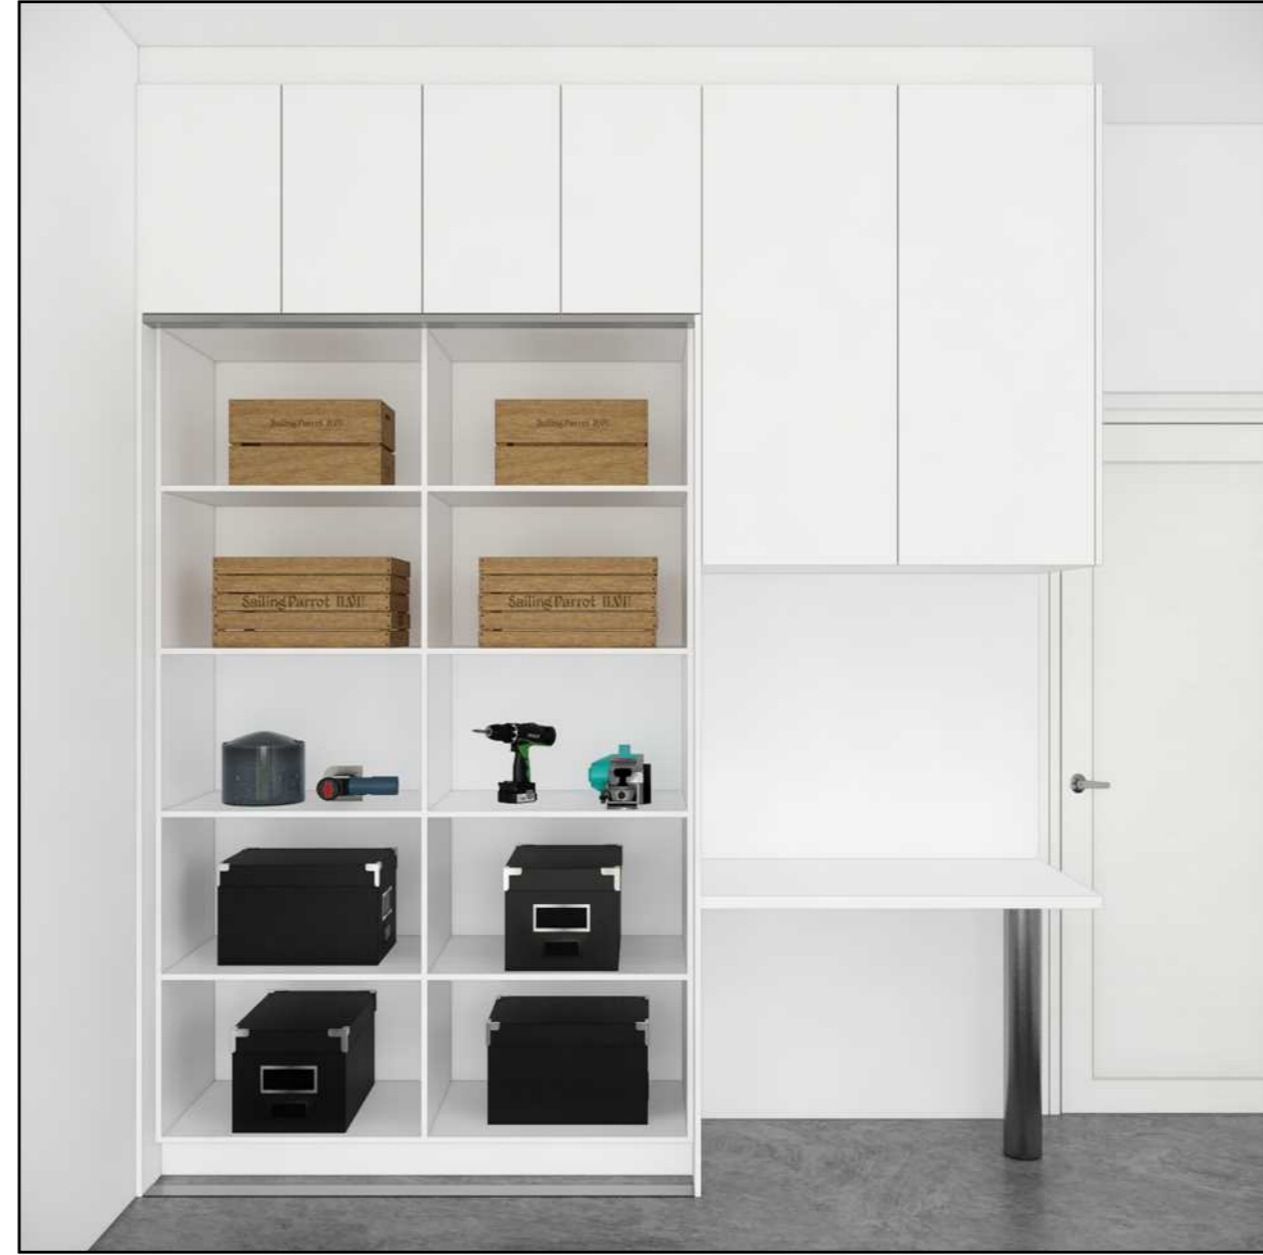

AI GARAGE JOINERY INTERNAL
Scale: NTS

DESIGNED BY
SHAI ZEEV
ABN: 47 640 715 279
6b Larman St, Bentleigh East 3165
Mob: 0407004576
E-mail: sales@thecabinetmerchant.com.au

PROJECT TITLE
HOME JOINERIES

CLIENT ADDRESS
ADDRESS

CLIENT NAME
CLIENT NAME