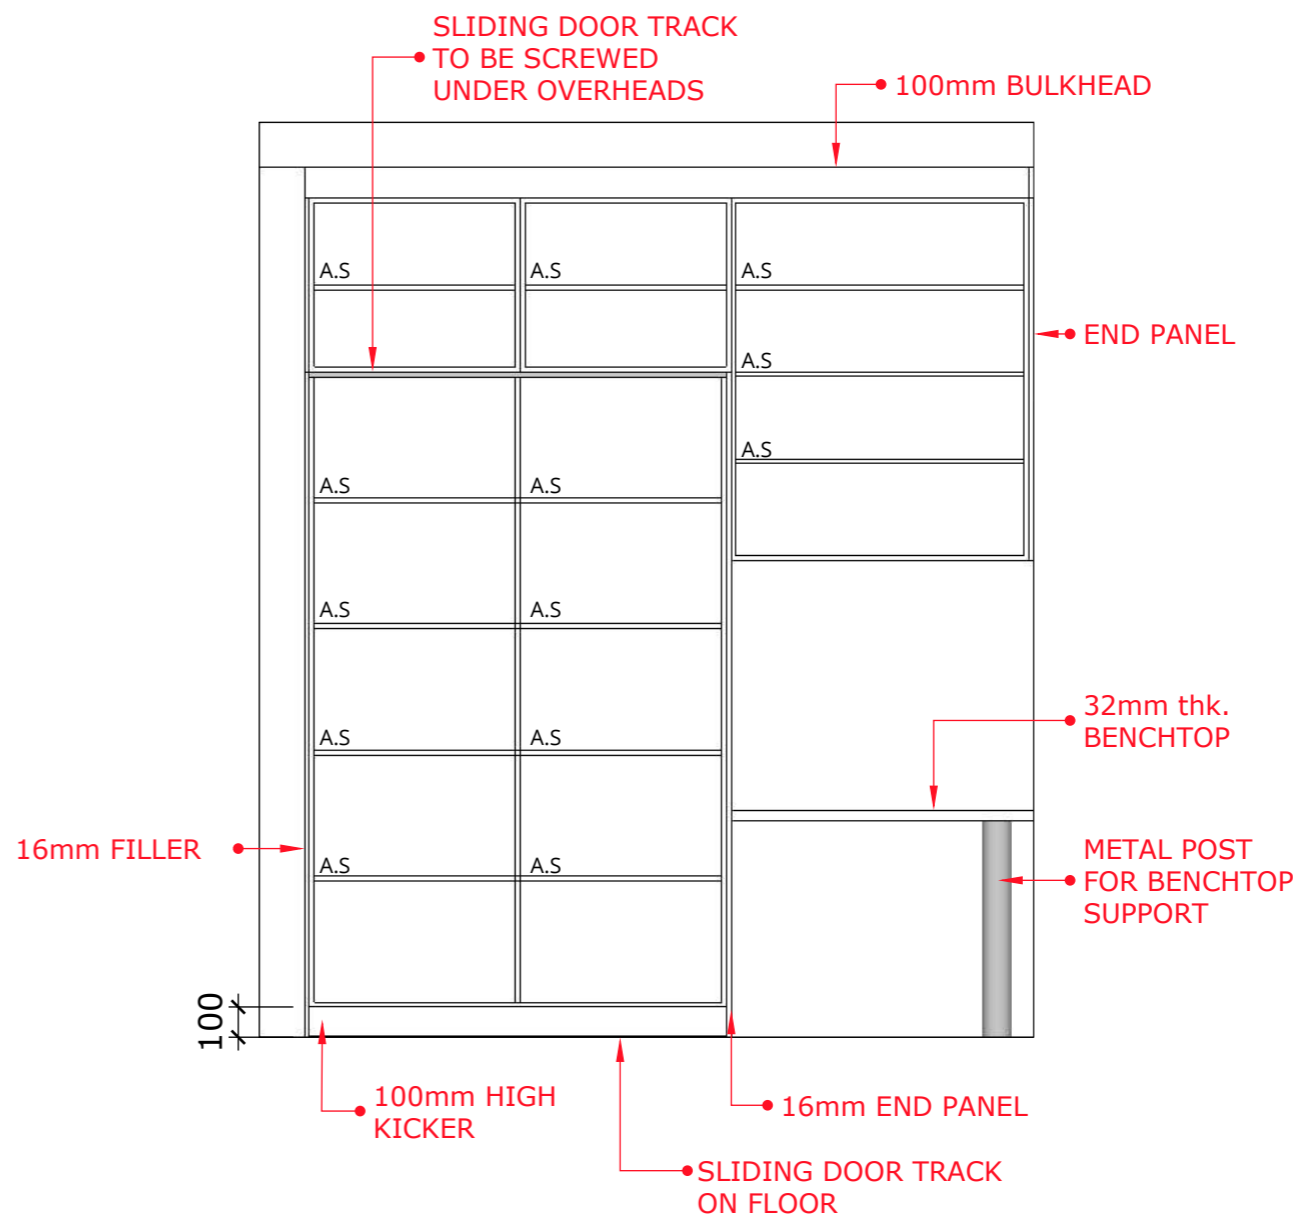

PROJECT TITLE
HOME
JOINERIES

CLIENT ADDRESS
ADDRESS

CLIENT NAME
CLIENT NAME

A :: JOINERY FRONT ELEV.
001 scale: 1=25mm

A :: JOINERY INTERNAL ELEV.
002 scale: 1=25mm

A :: JOINERY SECTION 1
001 scale: 1=25mm

A :: JOINERY SECTION 2
002 scale: 1=25mm