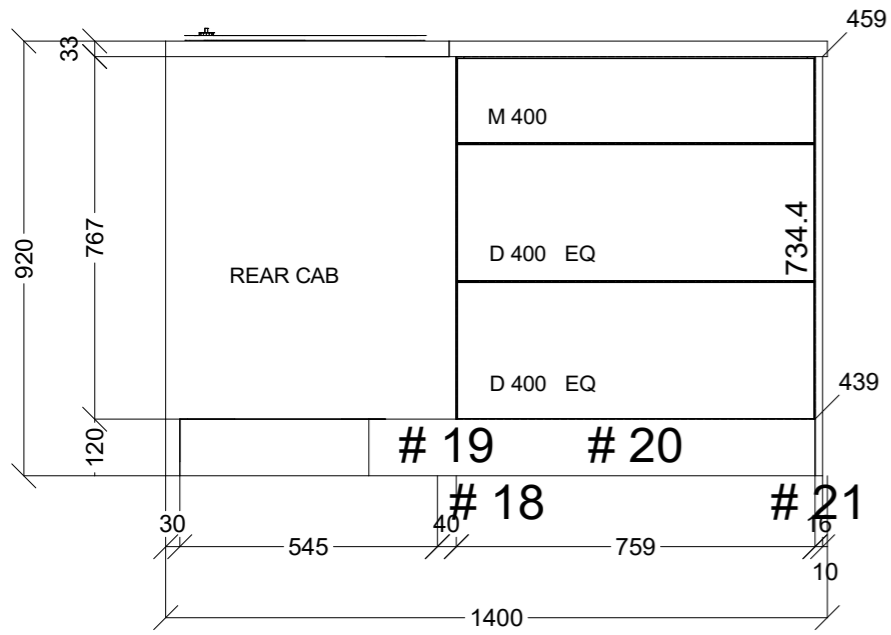

 CONNECT KITCHENS	Client: MELISSA KO		Door and panels style/colour: BLOSSOM WHITE MATT		Sheet 2 of 6
	Room: KITCHEN	Benchtop Colour: CARRARA MATT LAMINATE		Drawer slides: DTC SMOOTH	Carcass: WHITE HMR
	Date: 14/11/24	Address: 8 CALLISTEMON AVE KEYSBOROUGH	Handles Item No: DALLAS D PULL		Approved by: