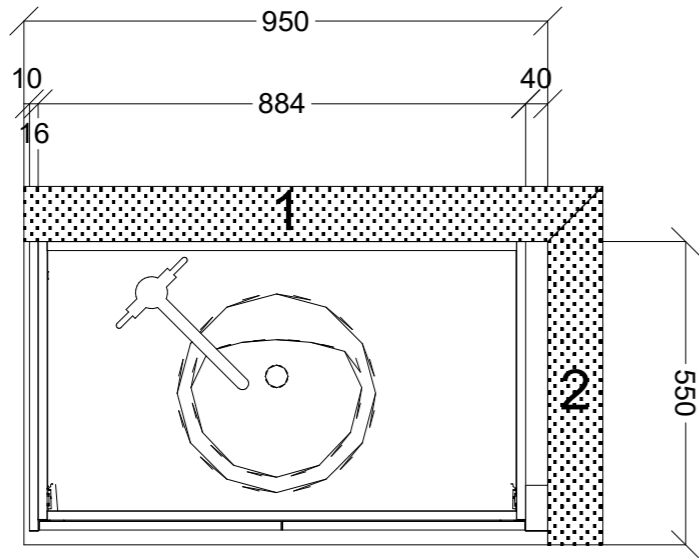

Client: MELISSA KO		Door and panels style/colour: BLOSSOM WHITE MATT		Sheet 6 of 6
	Room: BATH	Benchtop Colour: CARRARA MATT LAMINATE		Drawer slides: N/A	Carcass: WHITE HMR
	Date: 14/11/24	Address: 8 CALLISTEMON AVE KEYSBOROUGH	Handles Item No: DALLAS D PULL		Approved by: