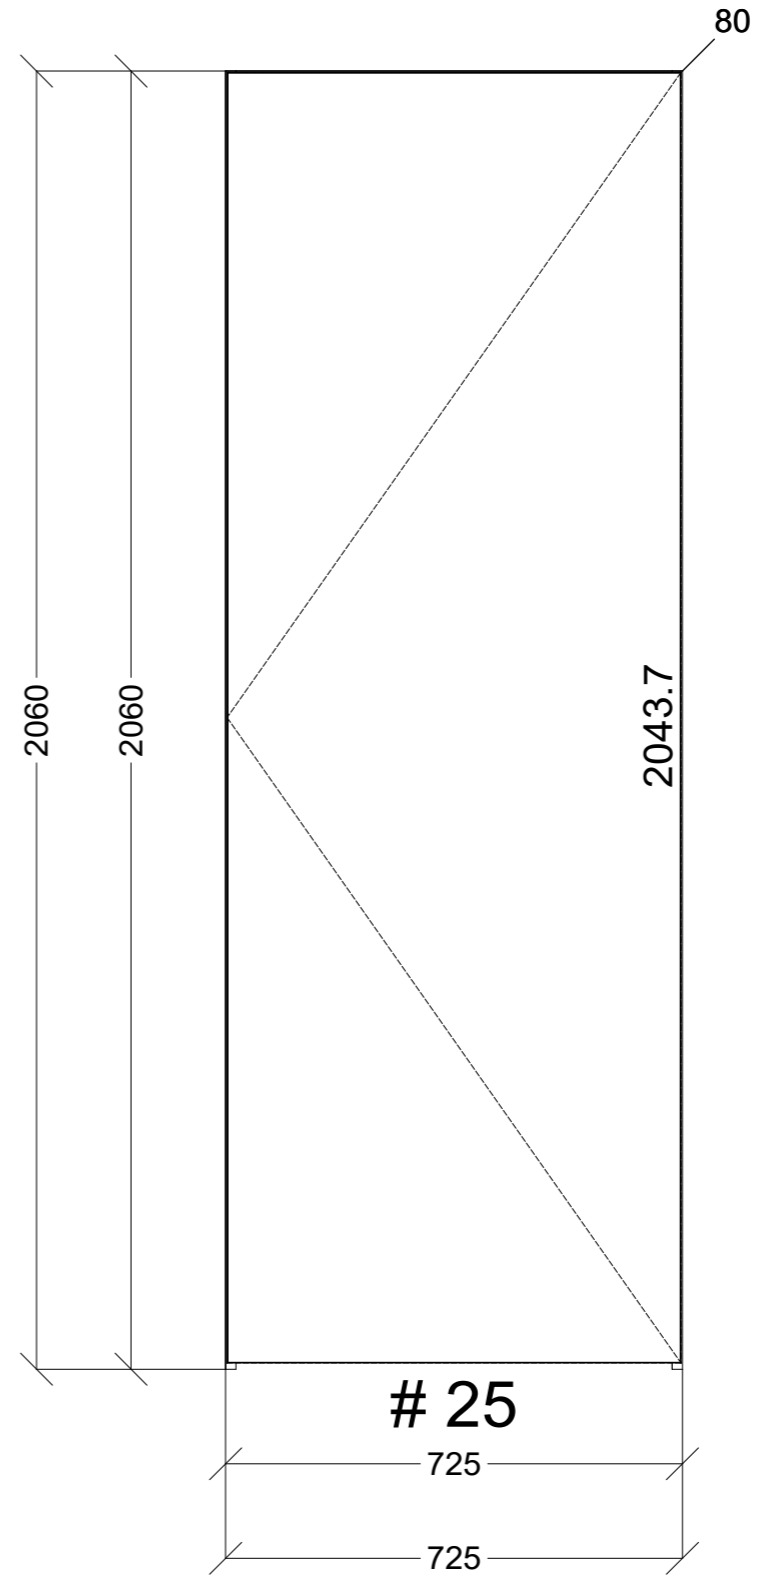

Client: MELISSA KO		Door and panels style/colour: BLOSSOM WHITE MATT		Sheet 5 of 6
	Room: PANTRY DOOR	Benchtop Colour: N/A		Drawer slides: N/A	Carcass: WHITE HMR
	Date: 14/11/24	Address: 8 CALLISTEMON AVE KEYSBOROUGH	Handles Item No: DALLAS D PULL		Approved by: