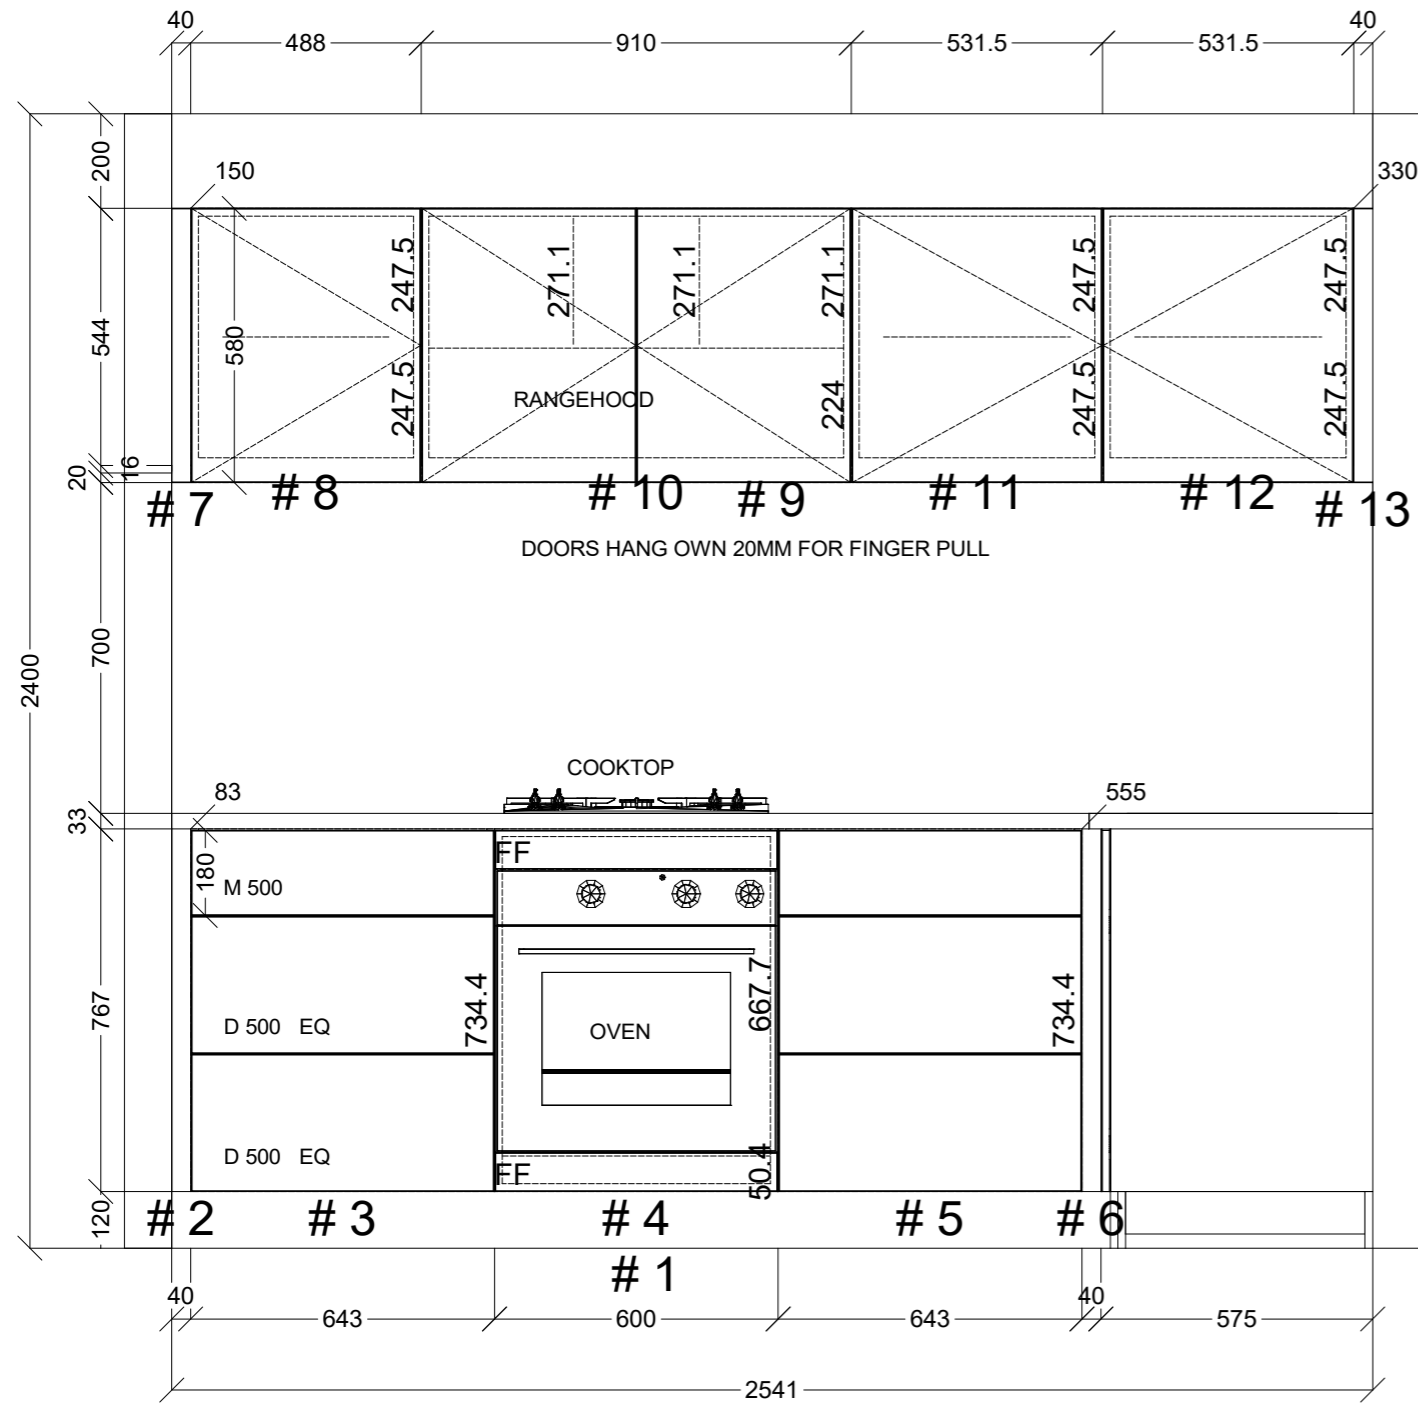

	Client: MELISSA KO		Door and panels style/colour: BLOSSOM WHITE MATT		Sheet 1 of 6
	Room: KITCHEN	Benchtop Colour: CARRARA MATT LAMINATE	Drawer slides: DTC SMOOTH		Carcass: WHITE HMR
	Date: 14/11/24	Address: 8 CALLISTEMON AVE KEYSBOROUGH	Handles Item No: DALLAS D PULL		Approved by: