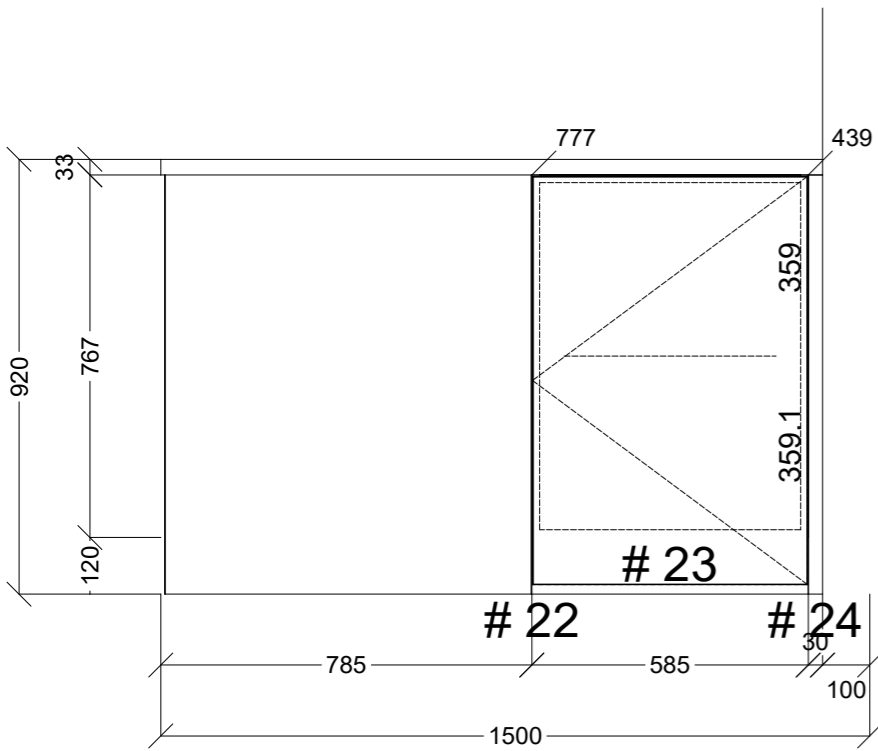

CONNECT KITCHENS	Client: MELISSA KO		Door and panels style/colour: BLOSSOM WHITE MATT		Sheet 3 of 6
	Room: KITCHEN	Benchtop Colour: CARRARA MATT LAMINATE		Drawer slides: DTC SMOOTH	Carcass: WHITE HMR
	Date: 14/11/24	Address: 8 CALLISTEMON AVE KEYSBOROUGH	Handles Item No: DALLAS D PULL		Approved by: