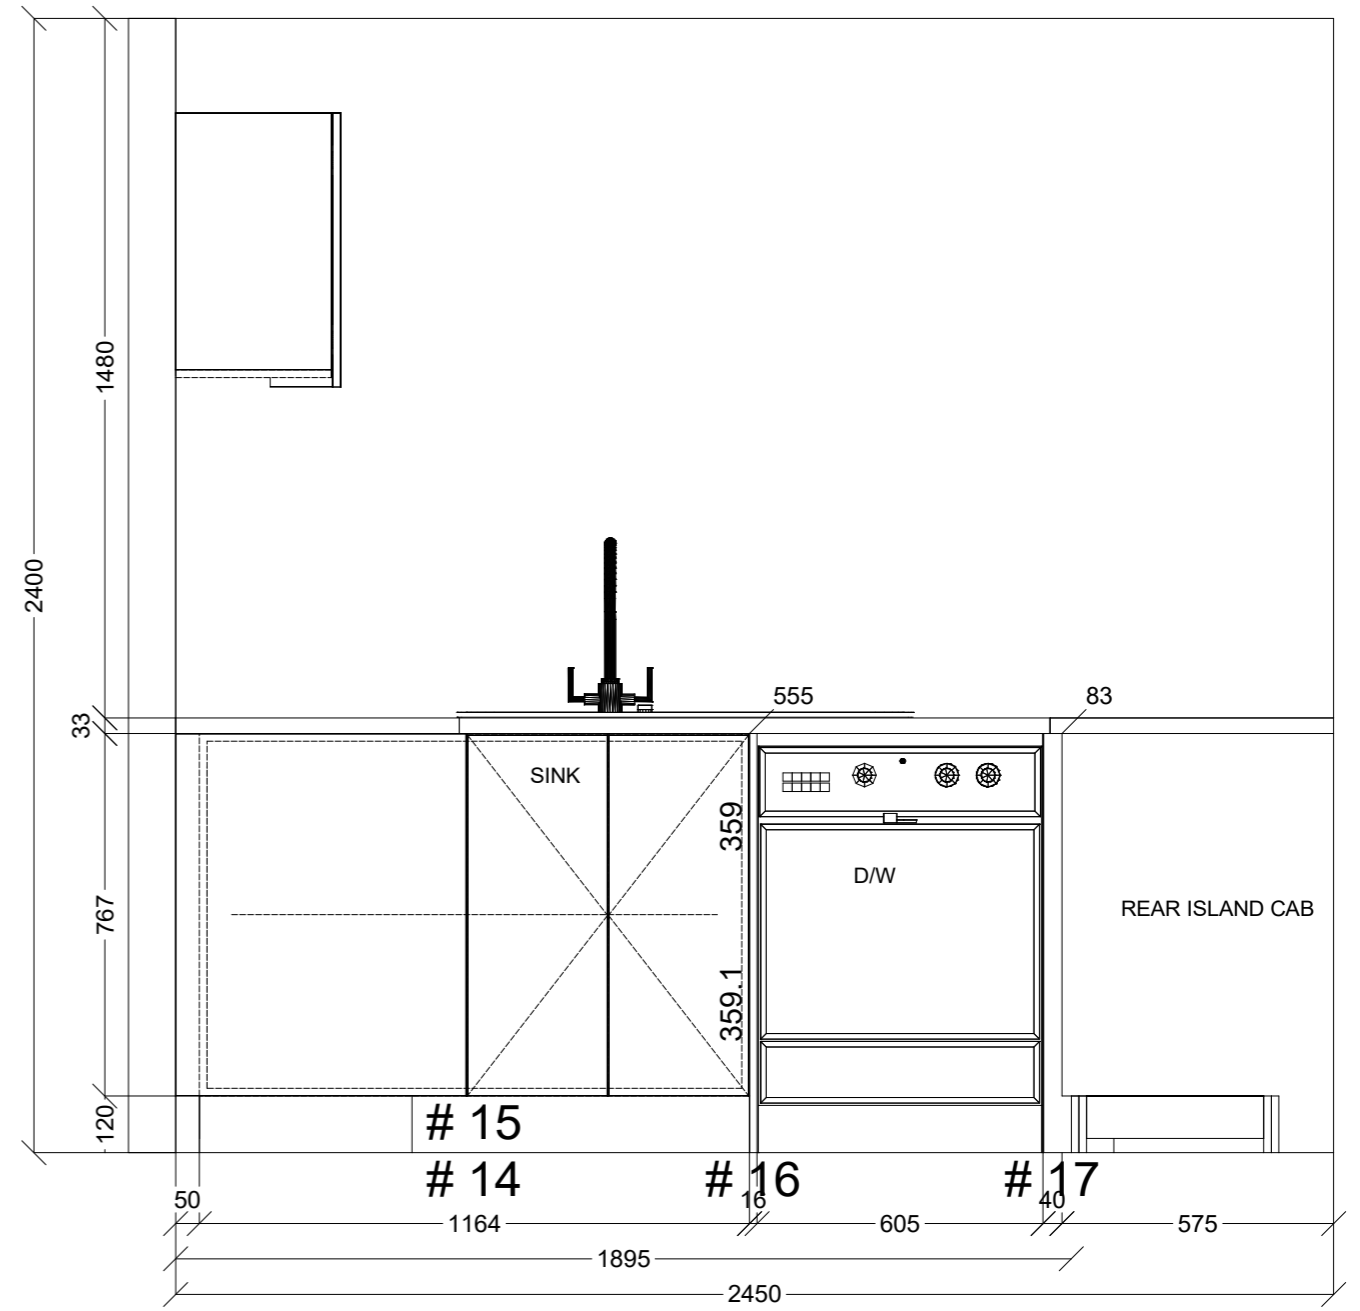

	Client: MELISSA KO		Door and panels style/colour: BLOSSOM WHITE MATT		Sheet 1 of 6
	Room: KITCHEN	Benchtop Colour: CARRARA MATT LAMINATE	Drawer slides: DTC SMOOTH		Carcass: WHITE HMR
	Date: 14/11/24	Address: 8 CALLISTEMON AVE KEYSBOROUGH	Handles Item No: DALLAS D PULL		Approved by:

 CONNECT KITCHENS	Client: MELISSA KO		Door and panels style/colour: BLOSSOM WHITE MATT		Sheet 2 of 6
	Room: KITCHEN	Benchtop Colour: CARRARA MATT LAMINATE		Drawer slides: DTC SMOOTH	Carcass: WHITE HMR
	Date: 14/11/24	Address: 8 CALLISTEMON AVE KEYSBOROUGH	Handles Item No: DALLAS D PULL		Approved by: