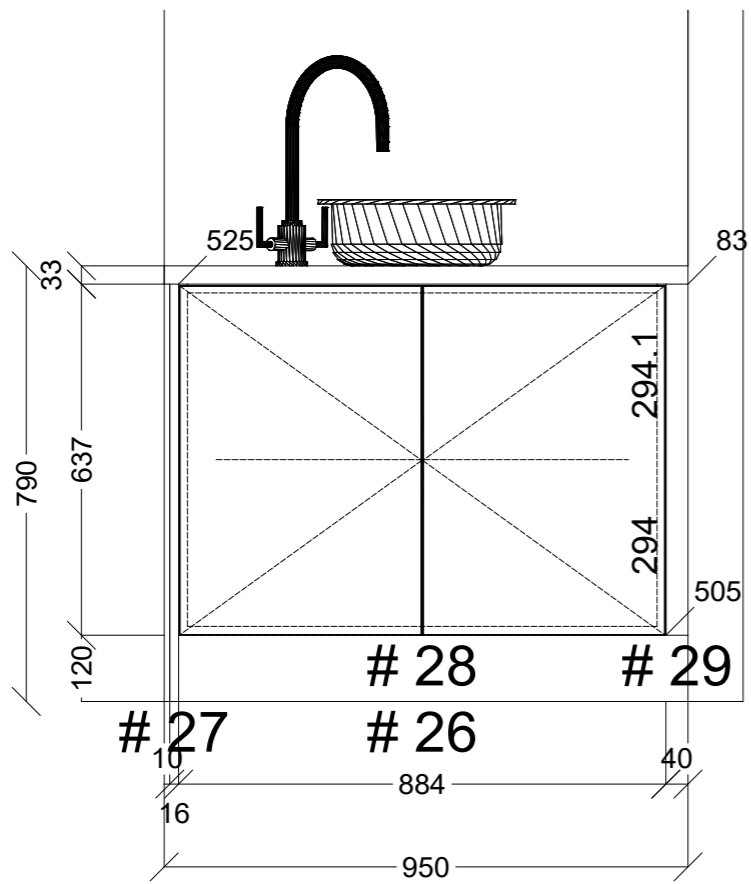

Client: MELISSA KO		Door and panels style/colour: BLOSSOM WHITE MATT		Sheet 6 of 6
	Room: BATH	Benchtop Colour: CARRARA MATT LAMINATE		Drawer slides: N/A	Carcass: WHITE HMR
	Date: 14/11/24	Address: 8 CALLISTEMON AVE KEYSBOROUGH	Handles Item No: DALLAS D PULL		Approved by: