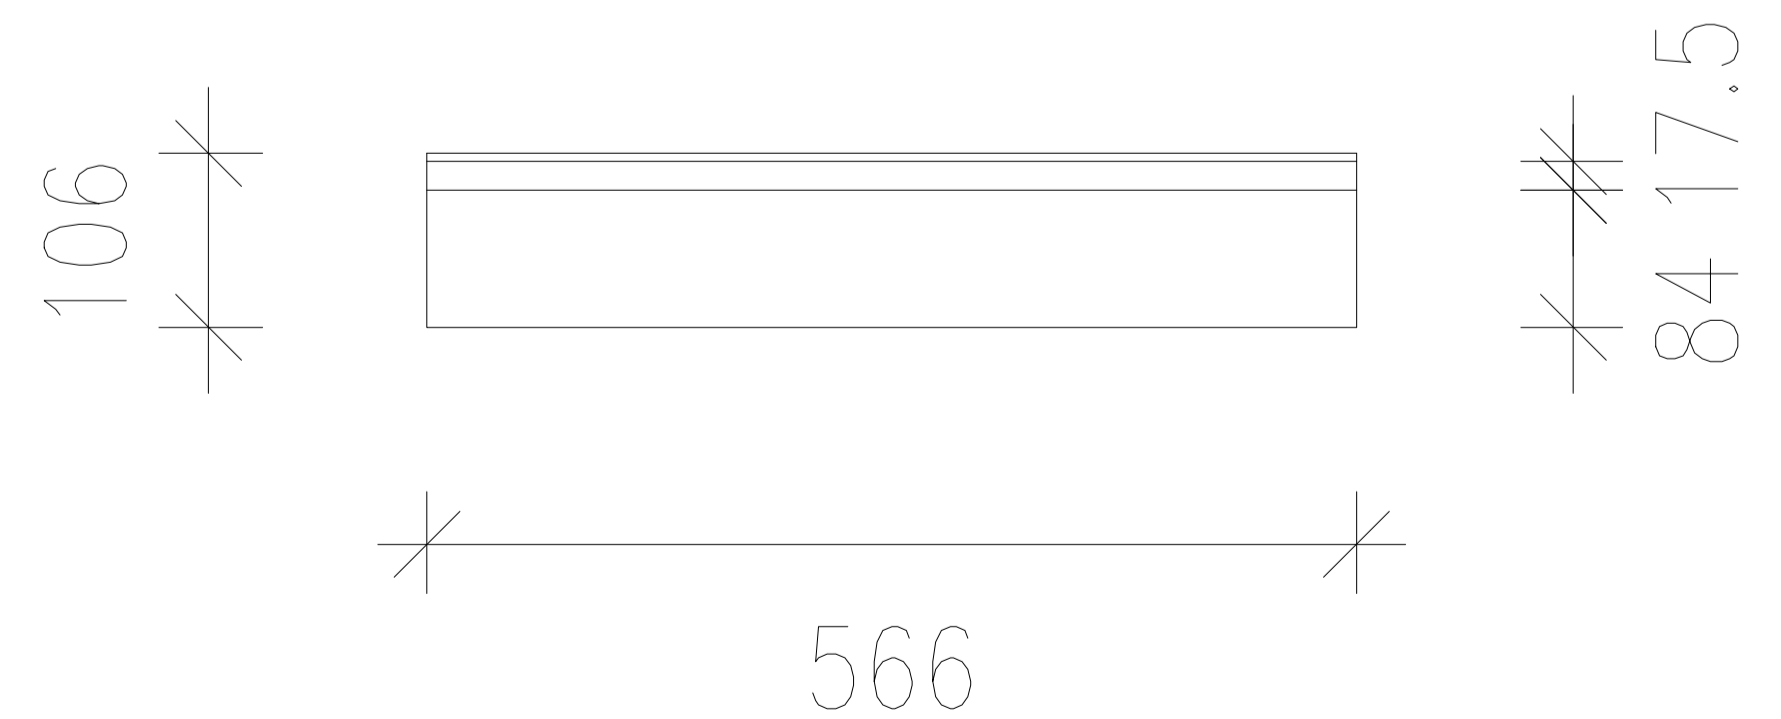

L2 16mm COLOURPYNE ACCENT WHITE COLOUR BOARD WITH 1mm ABS EDGING

PROJECT: 8 WINTERSET CLOSE MORDIALLOC

Drawing Title : MIRROR CABINETS  
 Date: 22/11/2024  
 Drawing No. A1  
 Revision : Rev C  
 Drawn : AC