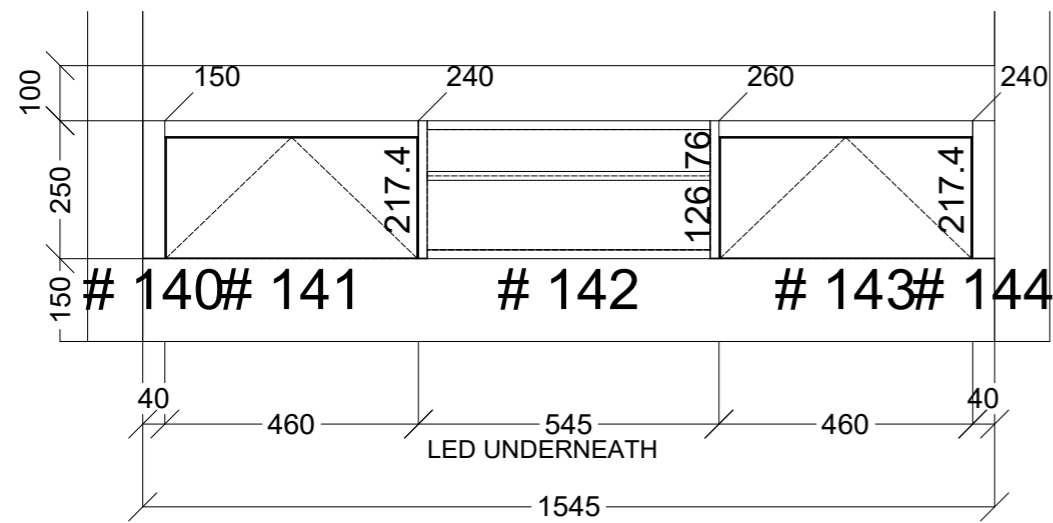

CONNECT KITCHENS	Client: GEORGE MILONAKOS		Door and panels style/colour: POLYTEC HUSK MATT		Sheet 15 of 15
	Room: ENTERTAINMENT UNIT	Benchtop Colour: 60MM CAESARSTONE ALPINE MIST		Drawer slides: BLUM ANTARO	Carcass: WHITE HMR
	Date: 21/11/24	Address: 61 DANLY ST MURUMBEENA		Handles Item No: 45' FINGER PULL	Approved by: