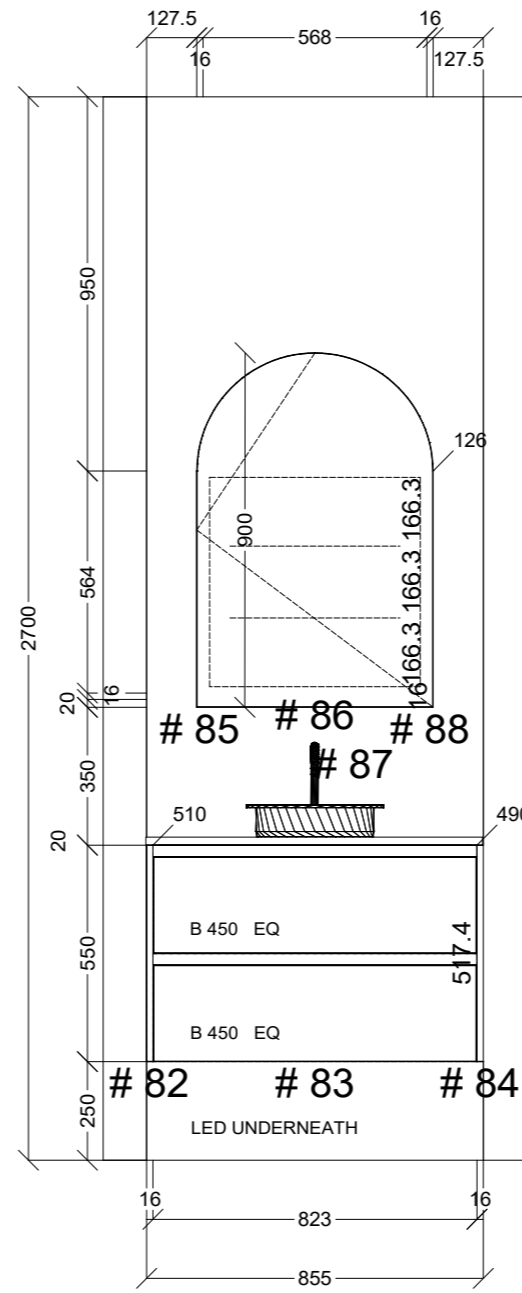

Client: GEORGE MILONAKOS		Door and panels style/colour: POLYTEC HUSK MATT, BOOKCASE: COASTAL OAK		Sheet 6 of 15
	Room: BED 2 ROBE/BATHROOM	Benchtop Colour: 20MM CAESARSTONE ALPINE MIST SHARKNOSE EDGE		Drawer slides: BLUM ANTARO	Carcass: WHITE HMR
	Date: 21/11/24	Address: 61 DANLY ST MURUMBEENA		Handles Item No: 45' FINGER PULL	Approved by: