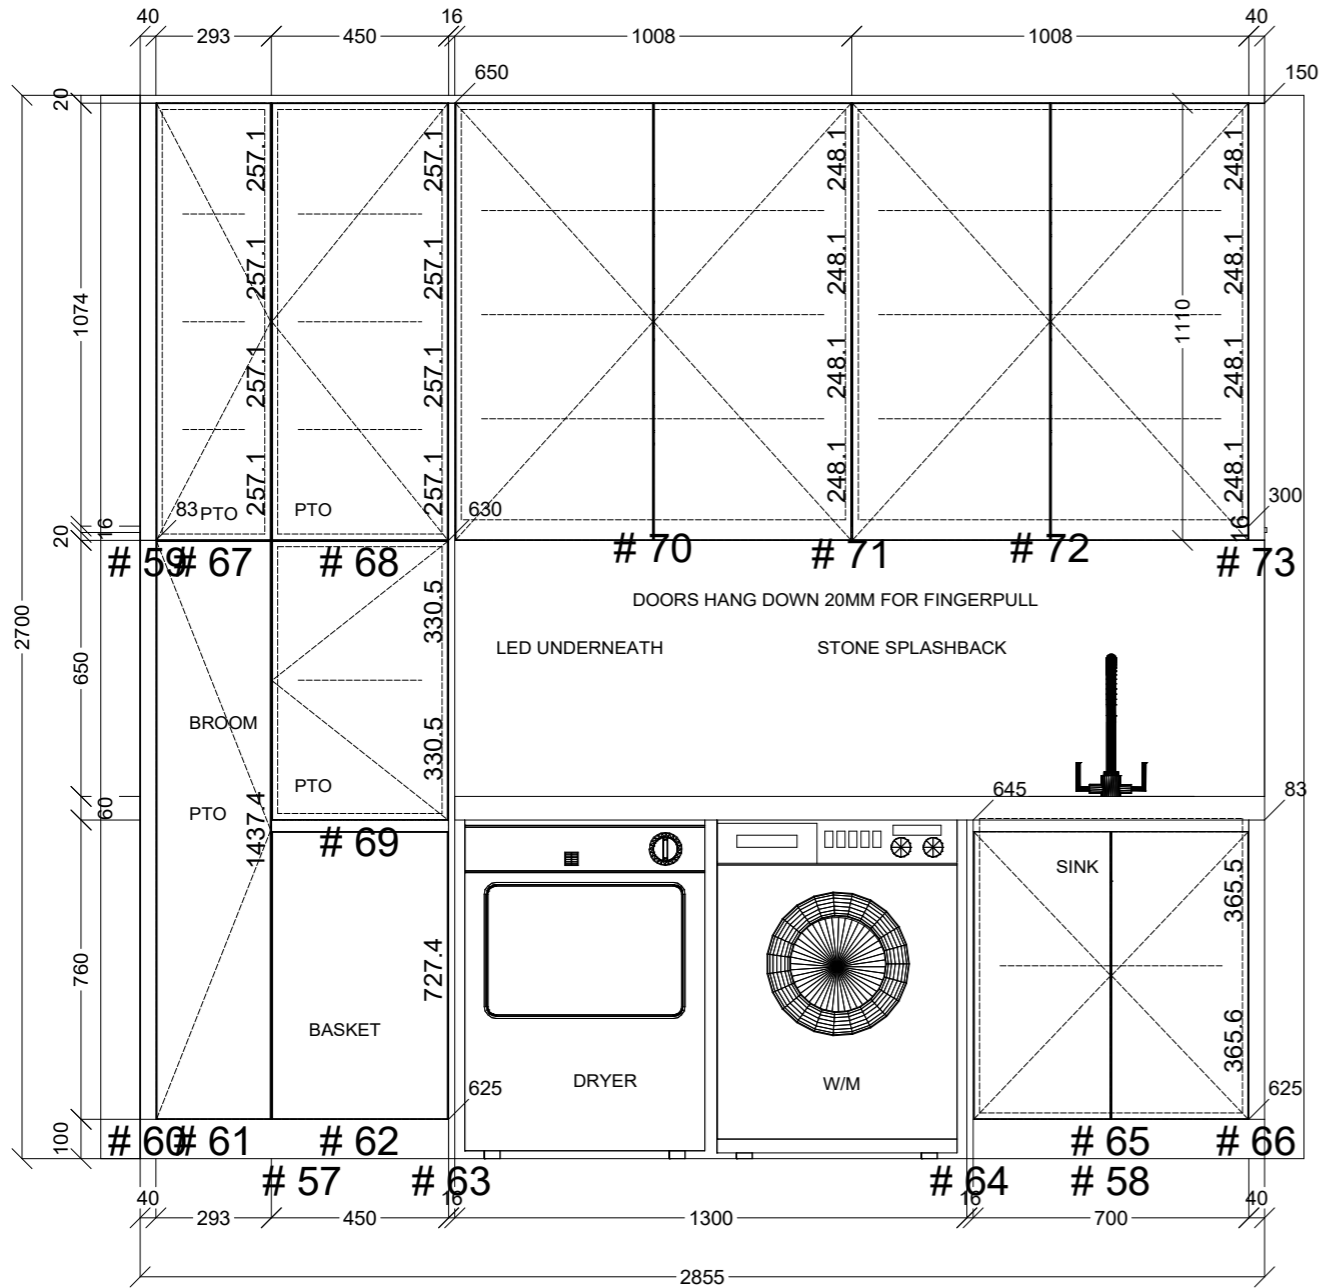

**MUST INSTALL JOINERY ON FINISHED FLOOR
OTHERWISE MACHINES WONT FIT**

	Client: GEORGE MILONAKOS		Door and panels style/colour: POLYTEC HUSK MATT		Sheet 5 of 15	
	Room: LAUNDRY		Benchtop Colour: 60MM CAESARSTONE ALPINE MIST		Drawer slides: N/A	
	Date: 21/11/24		Address: 61 DANLY ST MURUMBEENA		Handles Item No: 45' FINGER PULL	
Approved by: