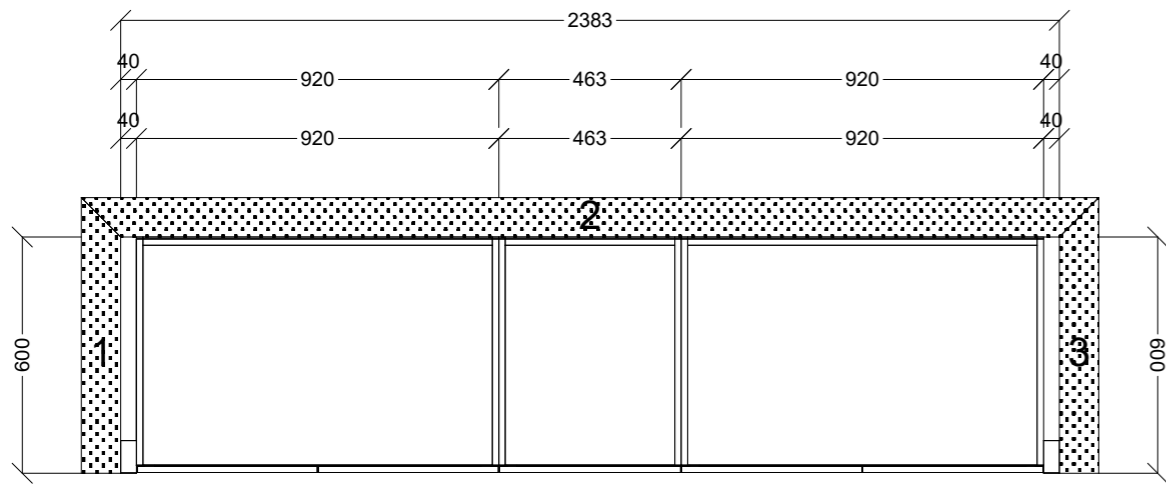

Client: GEORGE MILONAKOS		Door and panels style/colour: POLYTEC HUSK MATT		Sheet 10 of 15	
	Room: MASTER ROBE		Benchtop Colour: N/A		Drawer slides: BLUM ANTARO	
	Carcass: WHITE HMR					
Date: 21/11/24	Address: 61 DANLY ST MURUMBEENA		Handles Item No: PTO		Approved by: