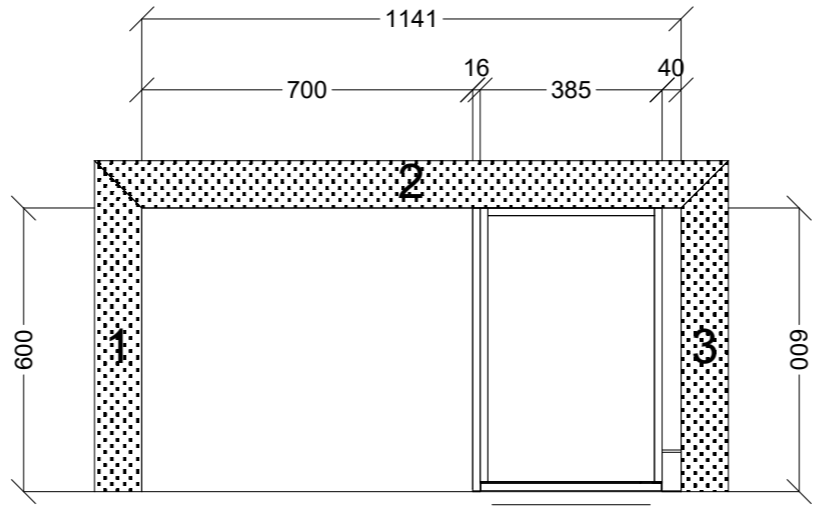

Client: GEORGE MILONAKOS		Door and panels style/colour: POLYTEC HUSK MATT		Sheet 9 of 15
	Room: HALLWAY	Benchtop Colour: 120MM CAESARSTONE ALPINE MIST		Drawer slides: BLUM ANTARO	Carcass: WHITE HMR
	Date: 21/11/24	Address: 61 DANLY ST MURUMBEENA	Handles Item No: 45' FINGER PULL		Approved by: