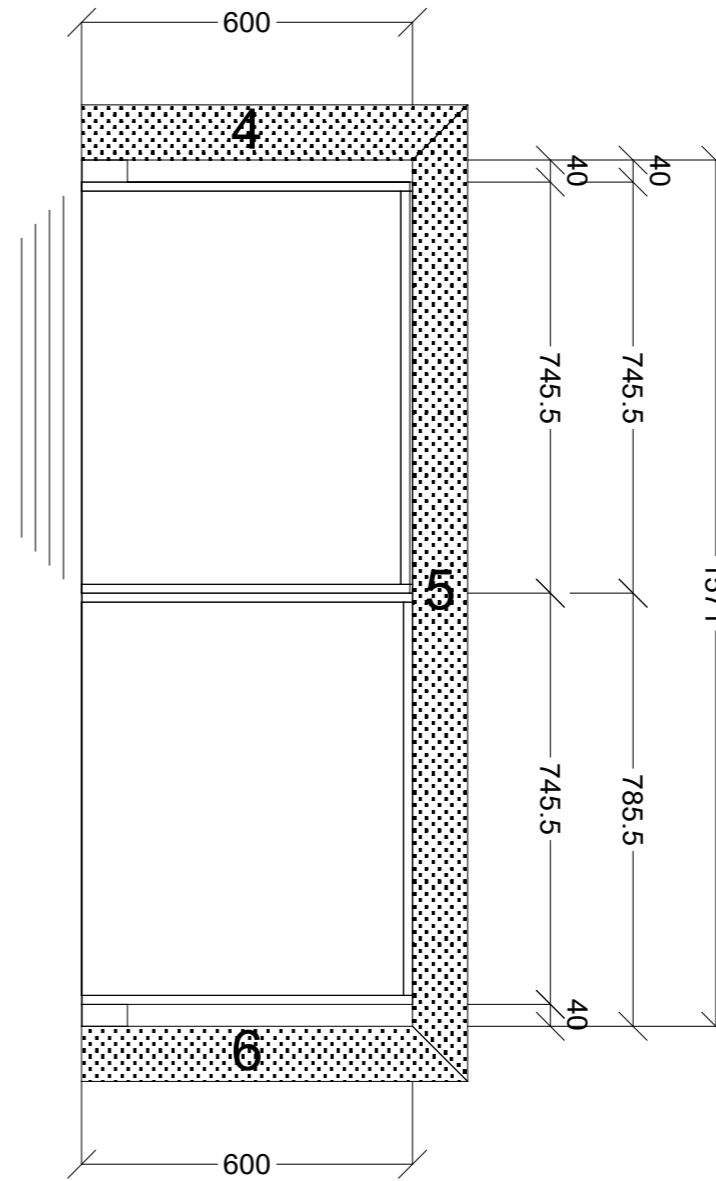

Client: GEORGE MILONAKOS		Door and panels style/colour: HUSK MATT		Sheet 11 of 15
	Room: WIR	Benchtop Colour: N/A		Drawer slides: BLUM ANTARO	Carcass: HUSK MATT
	Date: 21/11/24	Address: 61 DANLY ST MURUMBEENA		Handles Item No: FINGER GAP	Approved by: