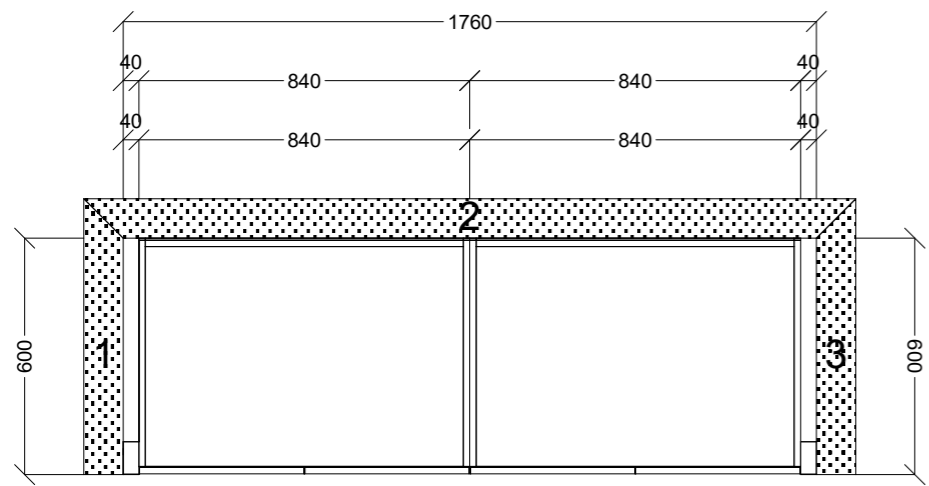

Client: GEORGE MILONAKOS		Door and panels style/colour: POLYTEC HUSK MATT		Sheet 8 of 15
	Room: BED 1 ROBE	Benchtop Colour: N/A		Drawer slides: BLUM ANTARO	Carcass: WHITE HMR
	Date: 21/11/24	Address: 61 DANLY ST MURUMBEENA		Handles Item No: PTO	Approved by: