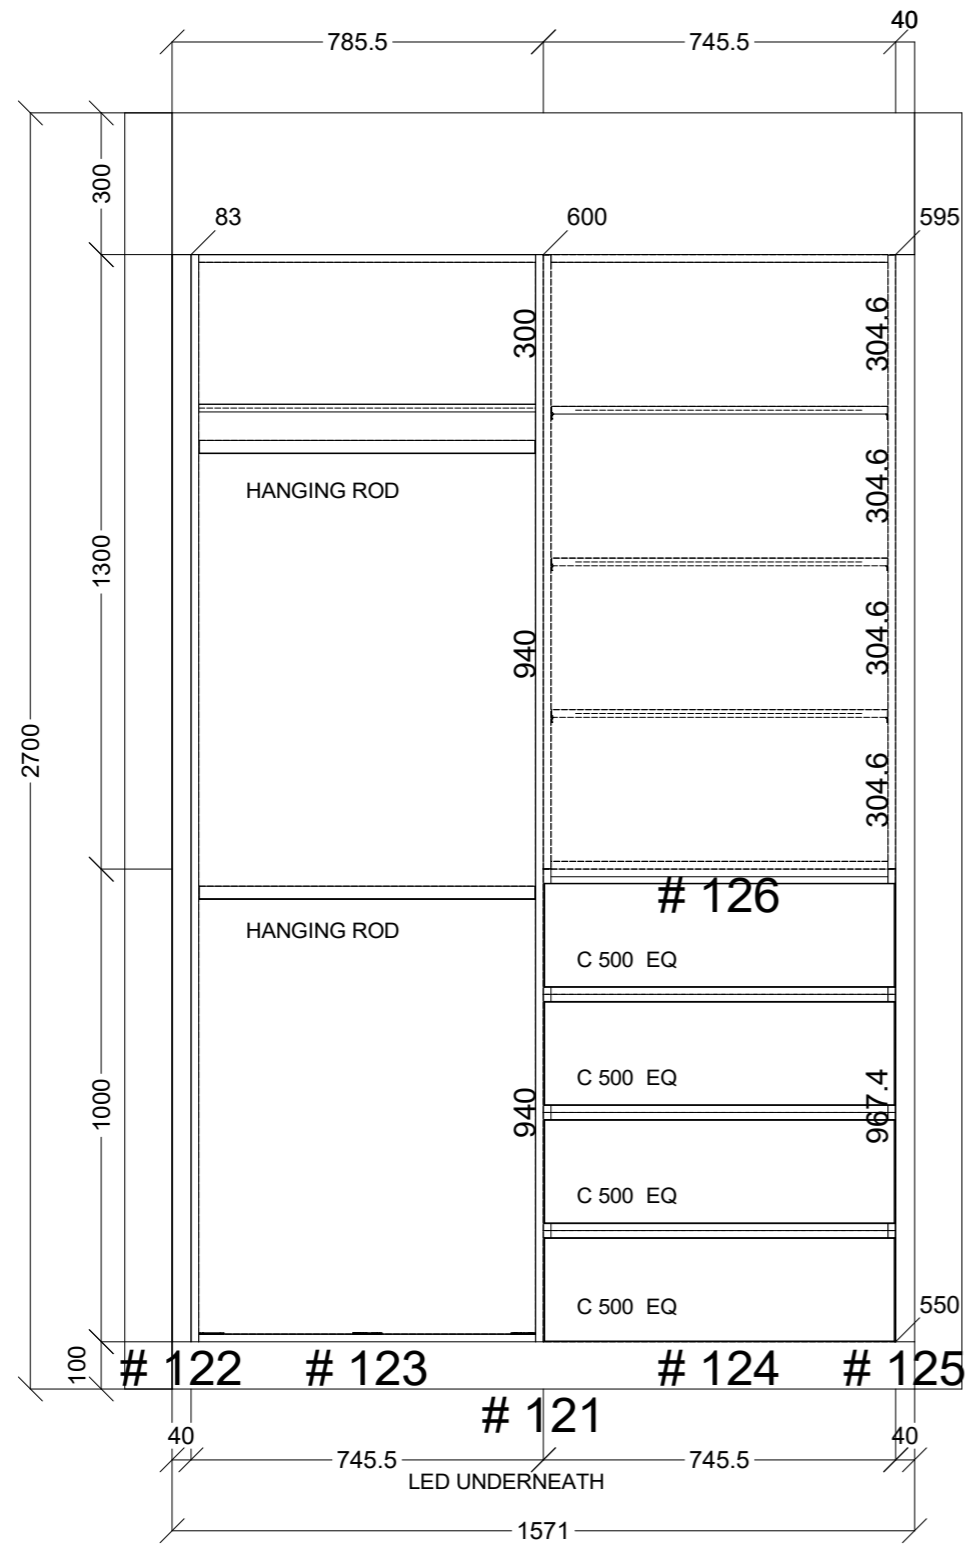

CONNECT KITCHENS	Client: GEORGE MILONAKOS		Door and panels style/colour: HUSK MATT		Sheet 12 of 15
	Room: WIR	Benchtop Colour: N/A		Drawer slides: BLUM ANTARO	Carcass: HUSK MATT
	Date: 21/11/24	Address: 61 DANLY ST MURUMBEENA	Handles Item No: FINGER GAP		Approved by: