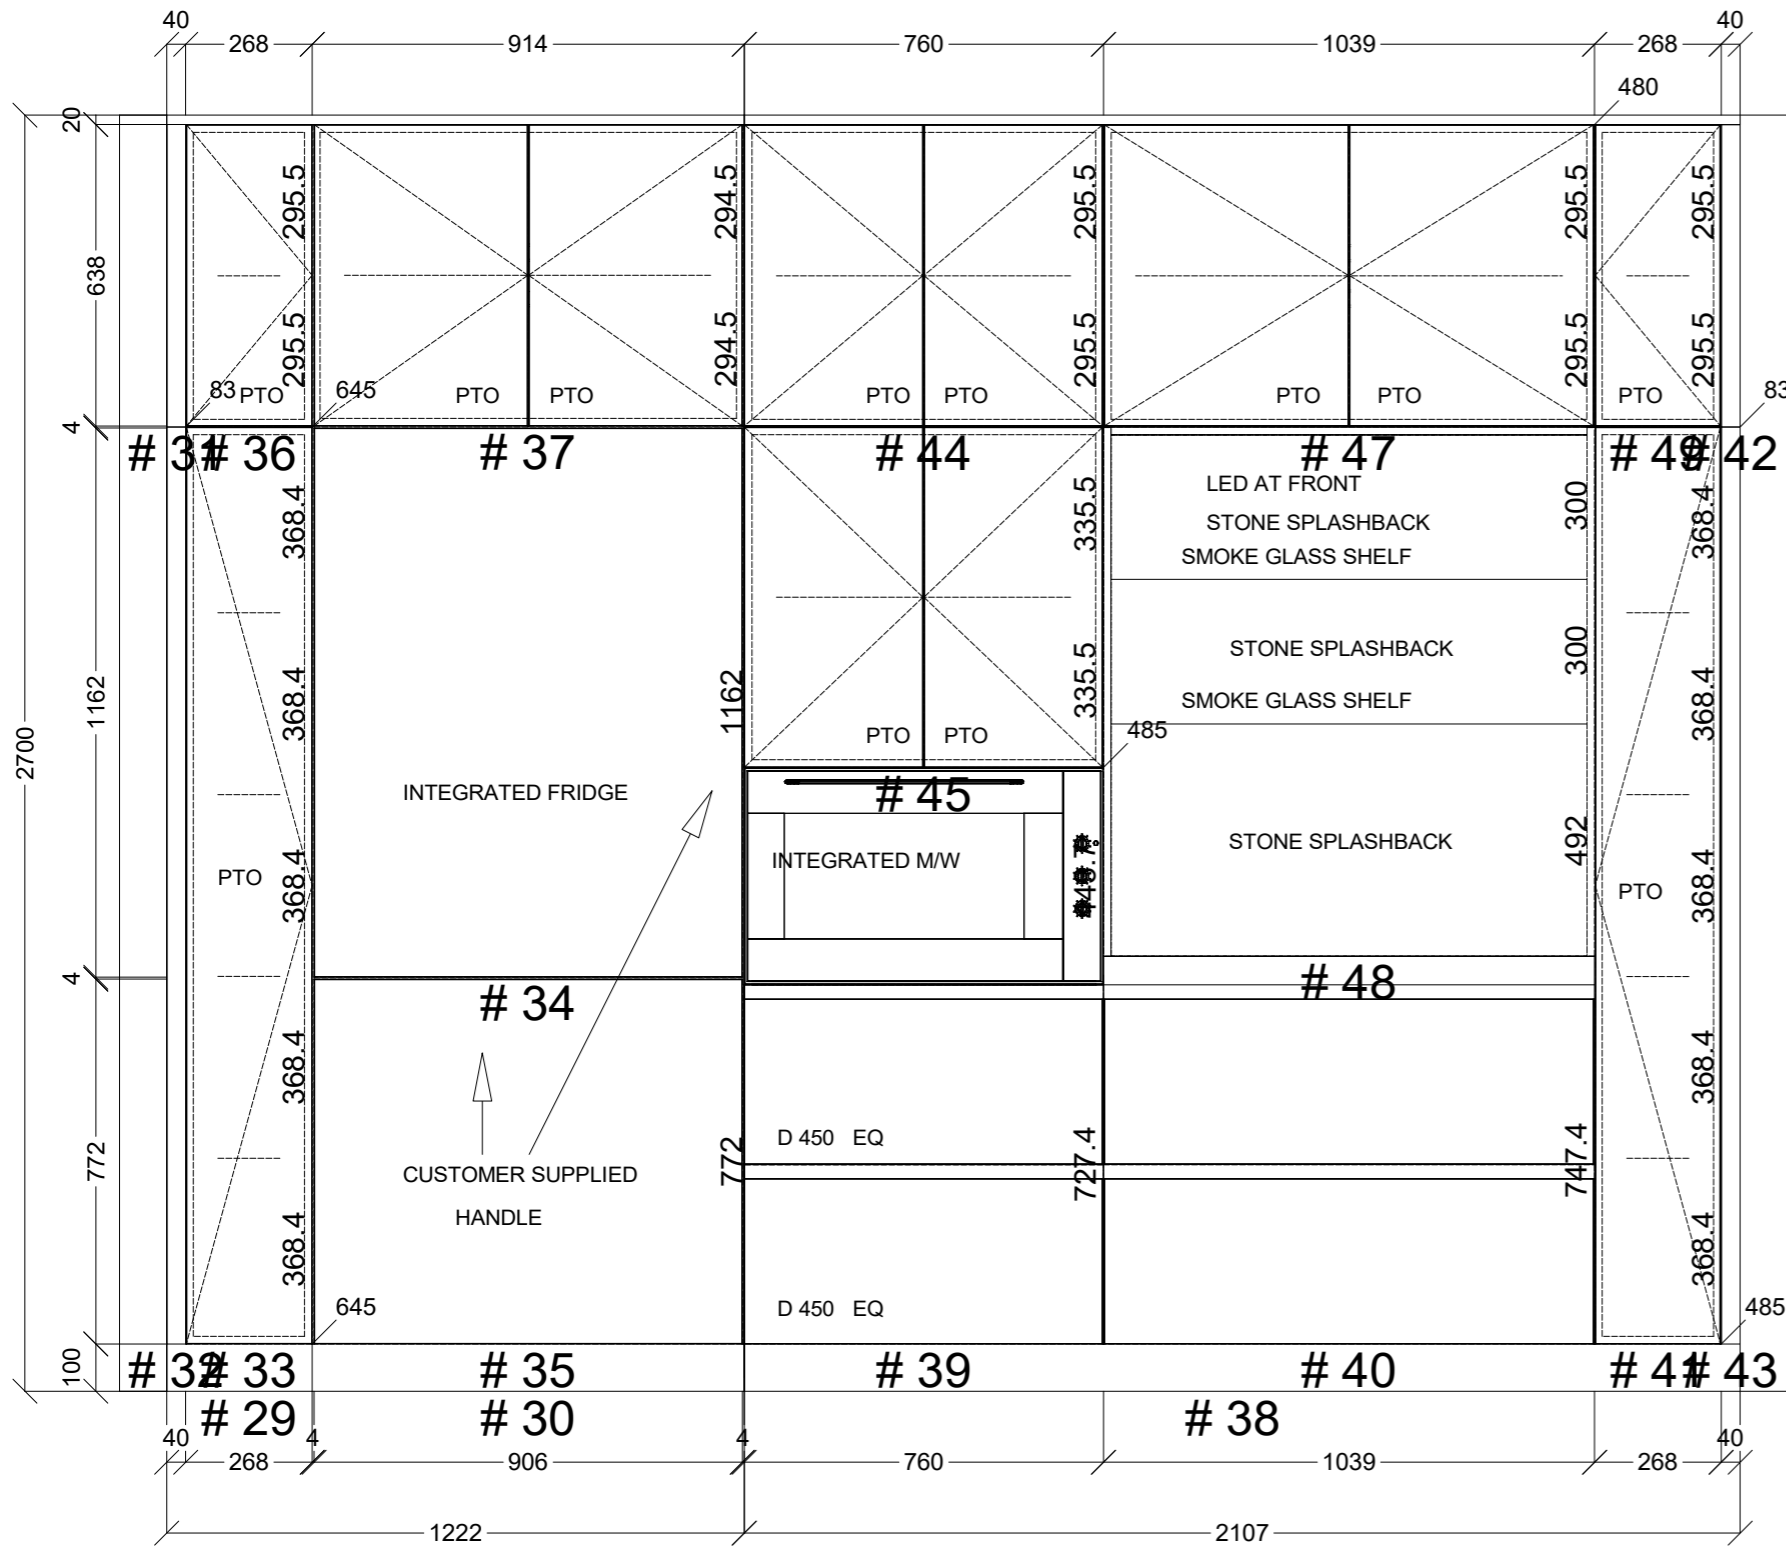

LINEN

	Client: GEORGE MILONAKOS		Door and panels style/colour: POLYTEC HUSK MATT		Sheet 3 of 15
	Room: KITCHEN	Benchtop Colour: 60MM CAESARSTONE ALPINE MIST		Drawer slides: BLUM ANTARO	Carcass: WHITE HMR
	Date: 21/11/24	Address: 61 DANLY ST MURUMBEENA	Handles Item No: 45' FINGER PULL		Approved by: