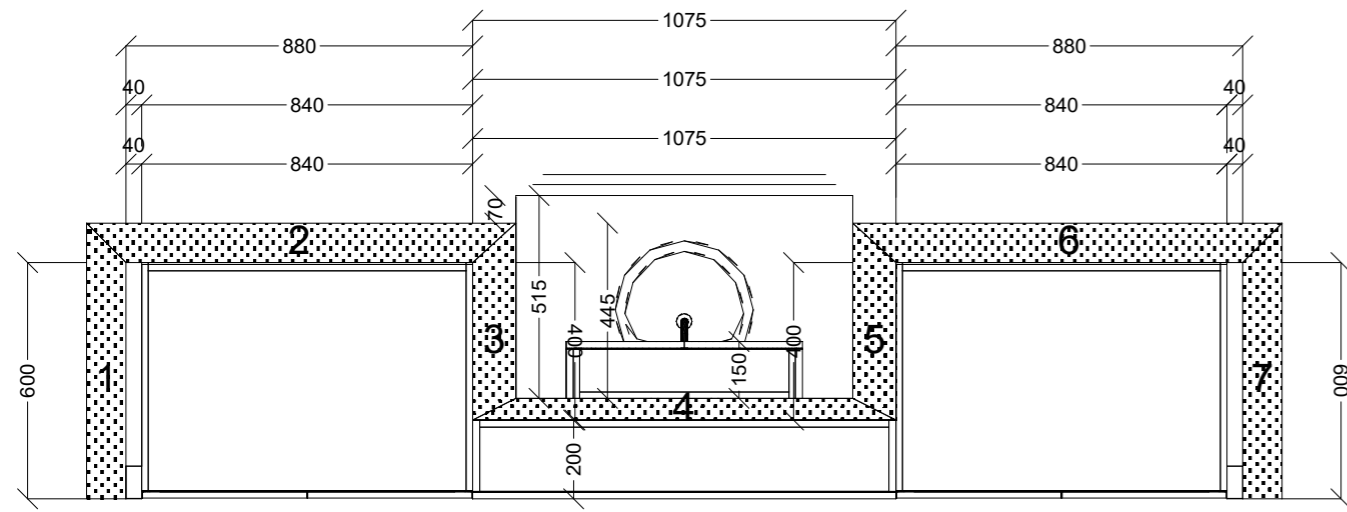

Client: GEORGE MILONAKOS		Door and panels style/colour: POLYTEC HUSK MATT, BOOKCASE: COASTAL OAK		Sheet 6 of 15
	Room: BED 2 ROBE/BATHROOM	Benchtop Colour: 20MM CAESARSTONE ALPINE MIST SHARKNOSE EDGE		Drawer slides: BLUM ANTARO	Carcass: WHITE HMR
	Date: 21/11/24	Address: 61 DANLY ST MURUMBEENA		Handles Item No: 45' FINGER PULL	Approved by: