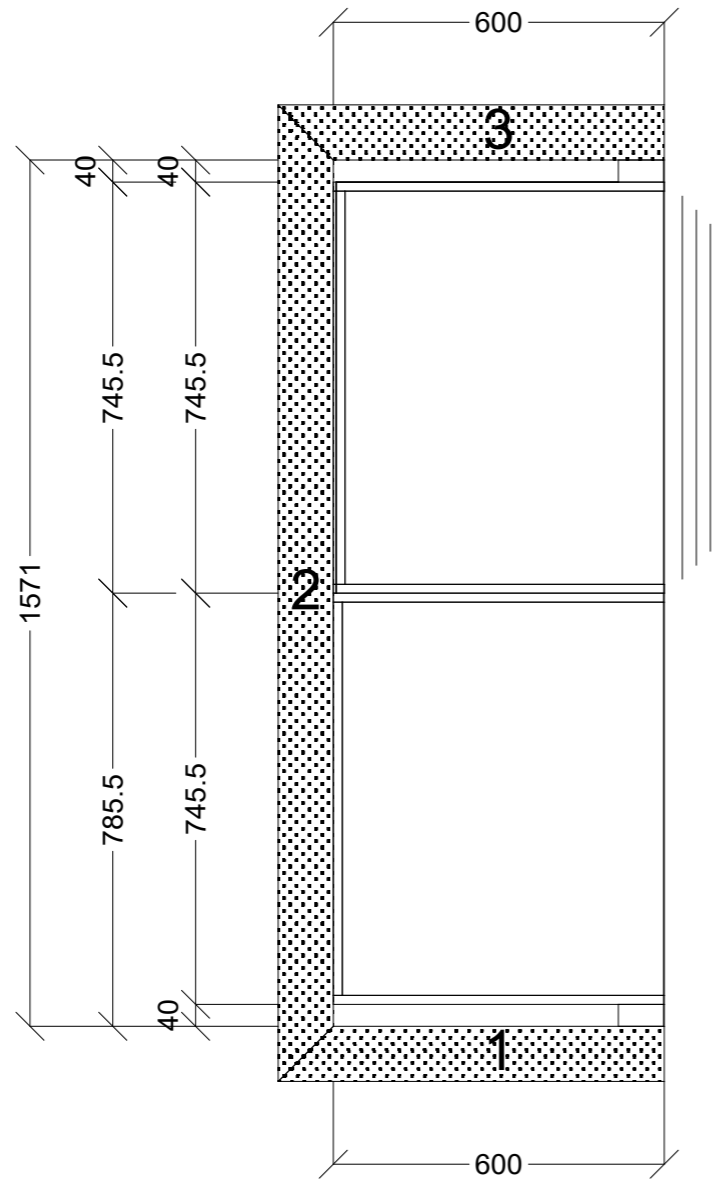

Client: GEORGE MILONAKOS		Door and panels style/colour: HUSK MATT		Sheet 11 of 15
	Room: WIR	Benchtop Colour: N/A		Drawer slides: BLUM ANTARO	Carcass: HUSK MATT
	Date: 21/11/24	Address: 61 DANLY ST MURUMBEENA		Handles Item No: FINGER GAP	Approved by: