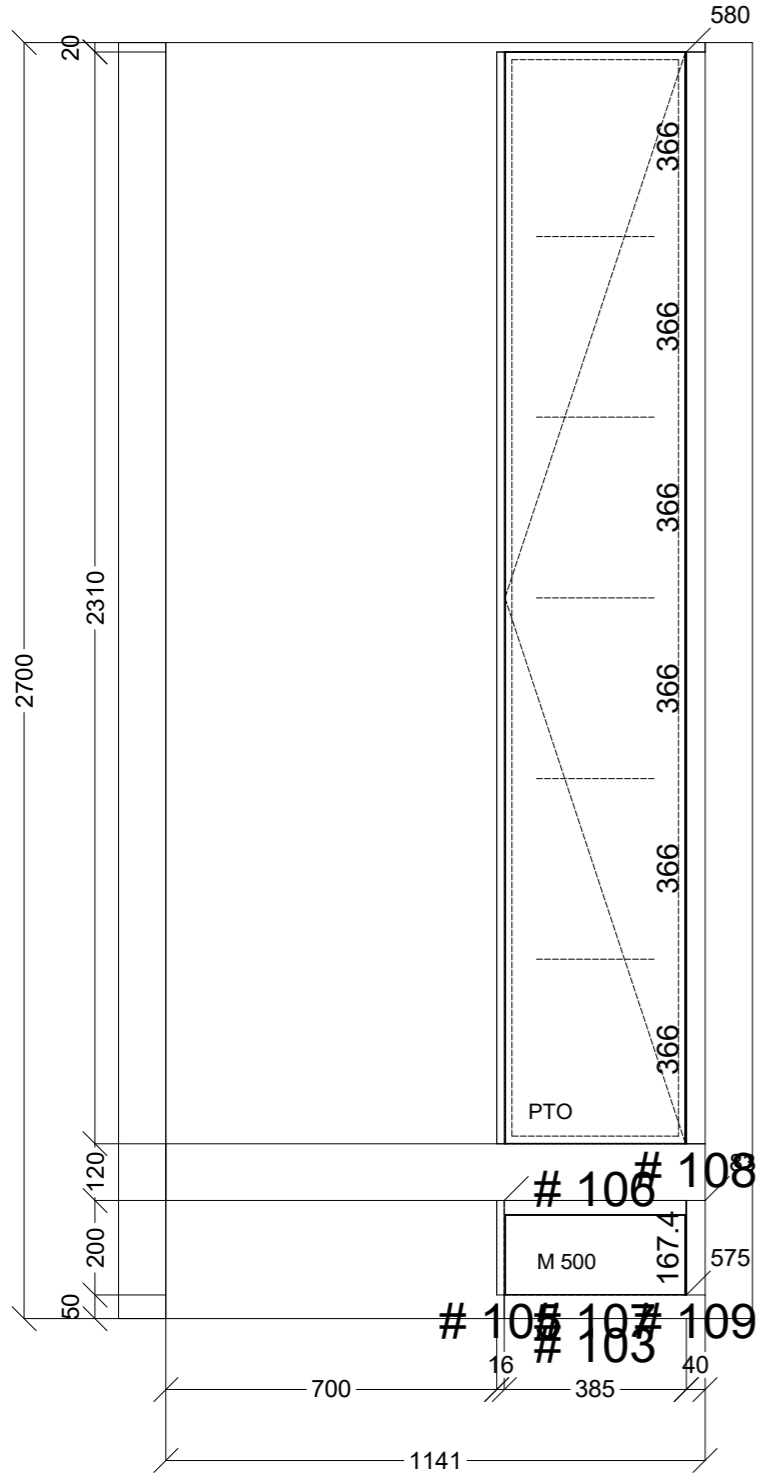

Client: GEORGE MILONAKOS		Door and panels style/colour: POLYTEC HUSK MATT		Sheet 9 of 15
	Room: HALLWAY	Benchtop Colour: 120MM CAESARSTONE ALPINE MIST		Drawer slides: BLUM ANTARO	Carcass: WHITE HMR
	Date: 21/11/24	Address: 61 DANLY ST MURUMBEENA	Handles Item No: 45' FINGER PULL		Approved by: