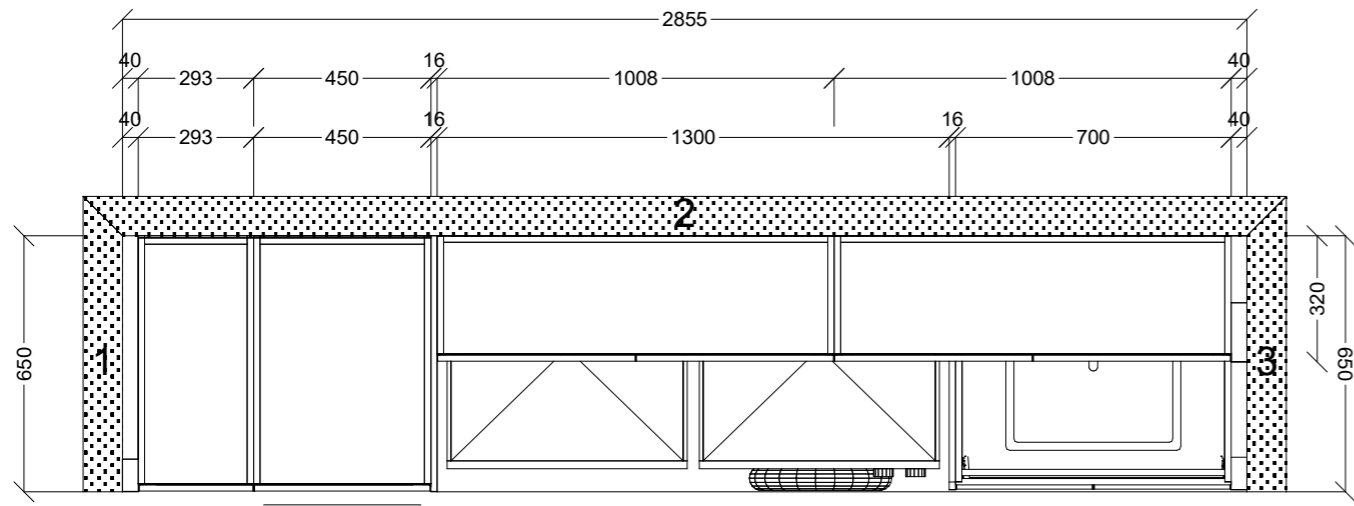

**MUST INSTALL JOINERY ON FINISHED FLOOR
OTHERWISE MACHINES WONT FIT**

	Client: GEORGE MILONAKOS		Door and panels style/colour: POLYTEC HUSK MATT		Sheet 5 of 15	
	Room: LAUNDRY		Benchtop Colour: 60MM CAESARSTONE ALPINE MIST		Drawer slides: N/A	
	Date: 21/11/24		Address: 61 DANLY ST MURUMBEENA		Handles Item No: 45' FINGER PULL	
Approved by: