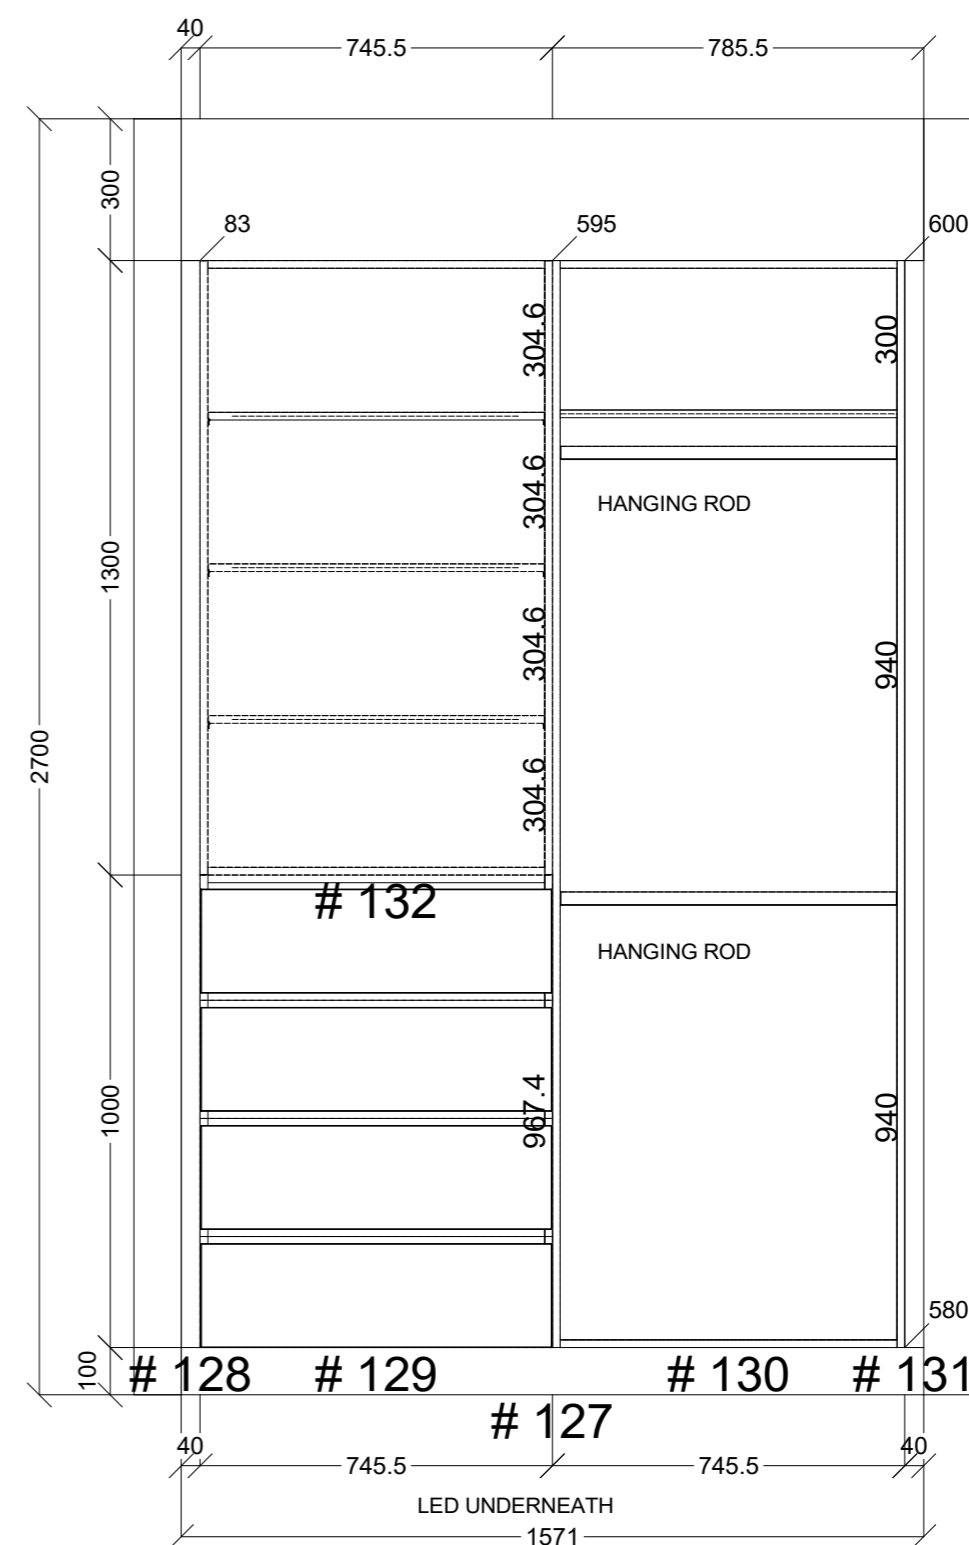

CONNECT KITCHENS	Client: GEORGE MILONAKOS		Door and panels style/colour: HUSK MATT		Sheet 12 of 15
	Room: WIR	Benchtop Colour: N/A		Drawer slides: BLUM ANTARO	Carcass: HUSK MATT
	Date: 21/11/24	Address: 61 DANLY ST MURUMBEENA	Handles Item No: FINGER GAP		Approved by: