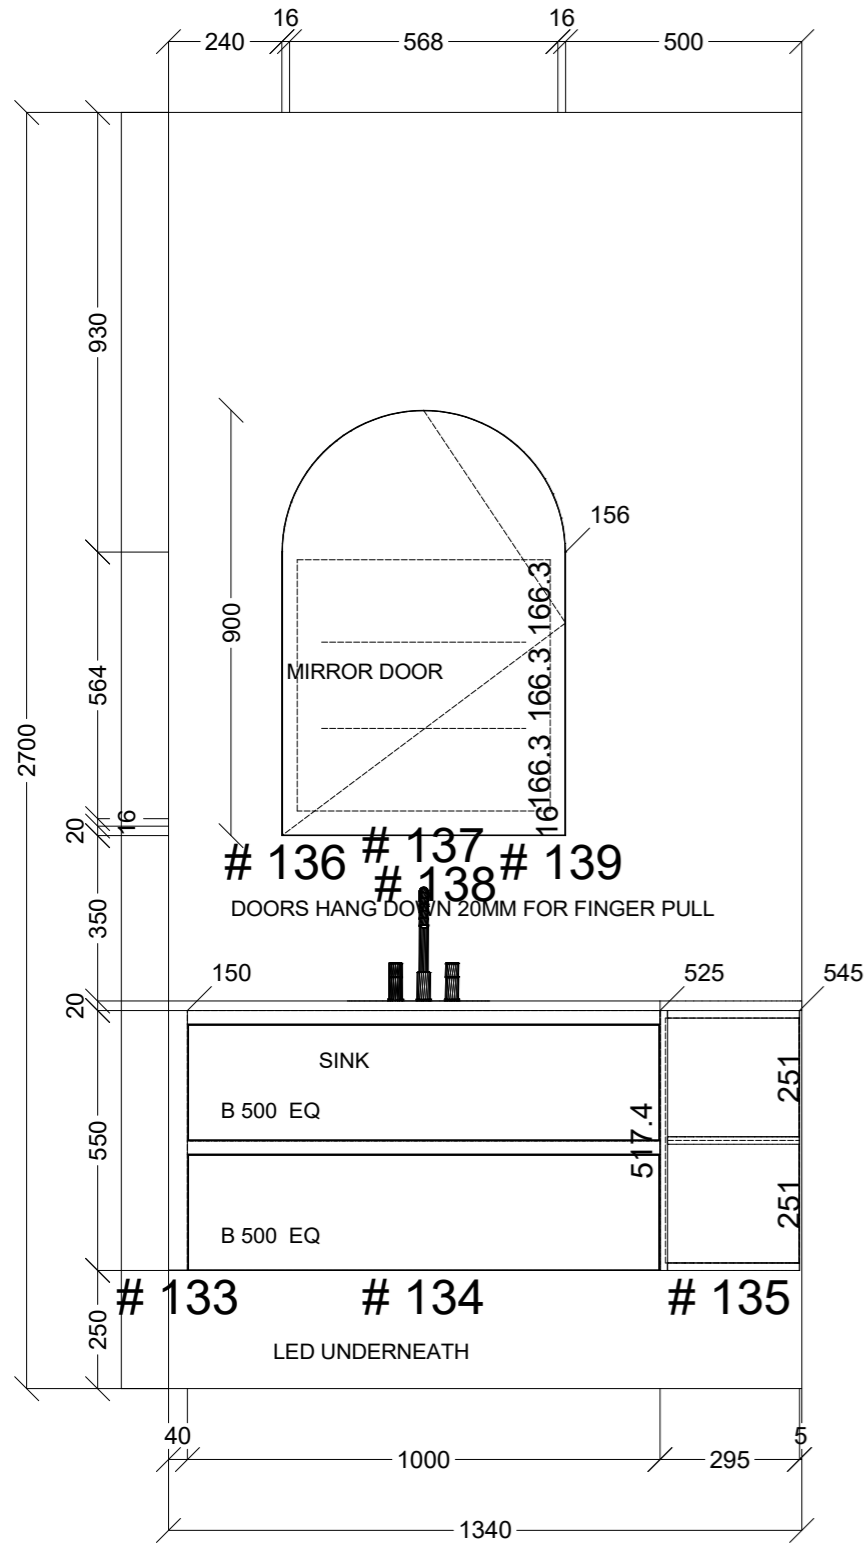

Client: GEORGE MILONAKOS		Door and panels style/colour: POLYTEC HUSK MATT		Sheet 14 of 15	
	Room: MASTER ENSUITE		Benchtop Colour: 20MM CAESARSTONE ALPINE MIST SHAKNOSE EDGE		Drawer slides: BLUM ANTARO	
	Carcass: WHITE HMR					
Date: 21/11/24	Address: 61 DANLY ST MURUMBEENA		Handles Item No: 45' FINGER PULL		Approved by: