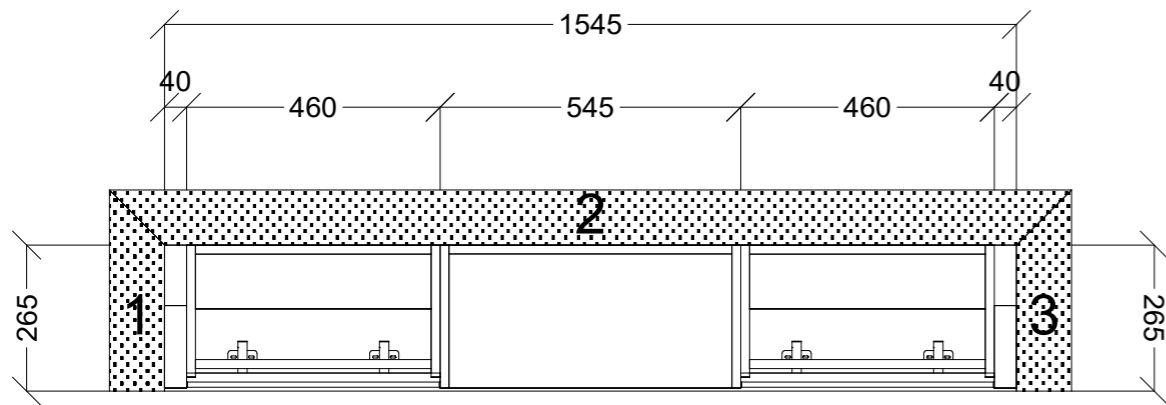

CONNECT KITCHENS	Client: GEORGE MILONAKOS		Door and panels style/colour: POLYTEC HUSK MATT		Sheet 15 of 15
	Room: ENTERTAINMENT UNIT	Benchtop Colour: 60MM CAESARSTONE ALPINE MIST		Drawer slides: BLUM ANTARO	Carcass: WHITE HMR
	Date: 21/11/24	Address: 61 DANLY ST MURUMBEENA		Handles Item No: 45' FINGER PULL	Approved by: