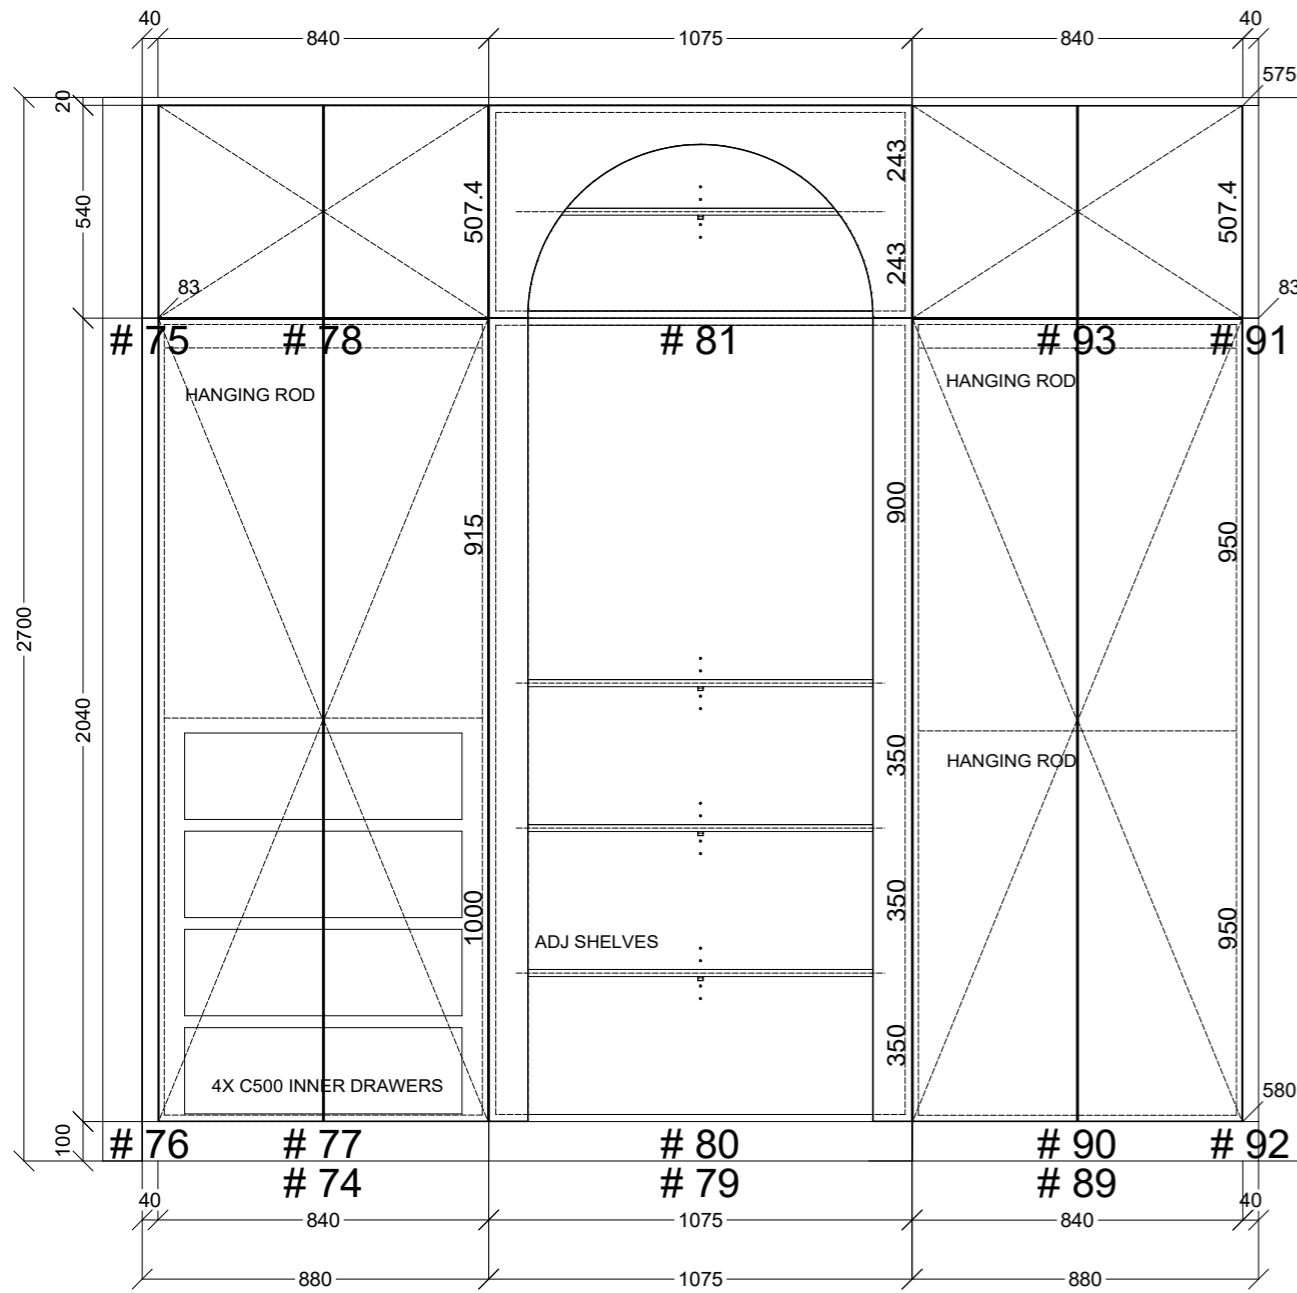

Client: GEORGE MILONAKOS		Door and panels style/colour: POLYTEC HUSK MATT, BOOKCASE: COASTAL OAK		Sheet 6 of 15
	Room: BED 2 ROBE/BATHROOM	Benchtop Colour: 20MM CAESARSTONE ALPINE MIST SHARKNOSE EDGE		Drawer slides: BLUM ANTARO	Carcass: WHITE HMR
	Date: 21/11/24	Address: 61 DANLY ST MURUMBEENA		Handles Item No: 45' FINGER PULL	Approved by: