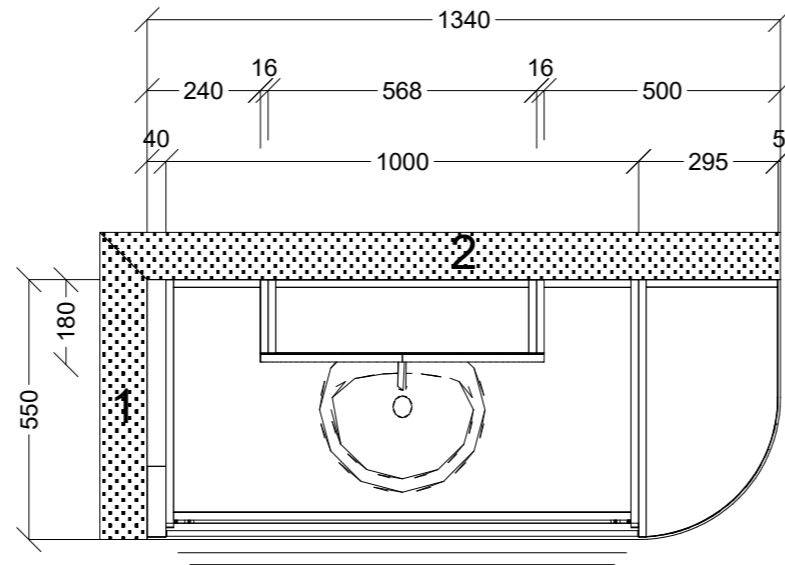

Client: GEORGE MILONAKOS		Door and panels style/colour: POLYTEC HUSK MATT		Sheet 14 of 15	
	Room: MASTER ENSUITE		Benchtop Colour: 20MM CAESARSTONE ALPINE MIST SHAKNOSE EDGE		Drawer slides: BLUM ANTARO	
	Carcass: WHITE HMR					
Date: 21/11/24	Address: 61 DANLY ST MURUMBEENA		Handles Item No: 45' FINGER PULL		Approved by: