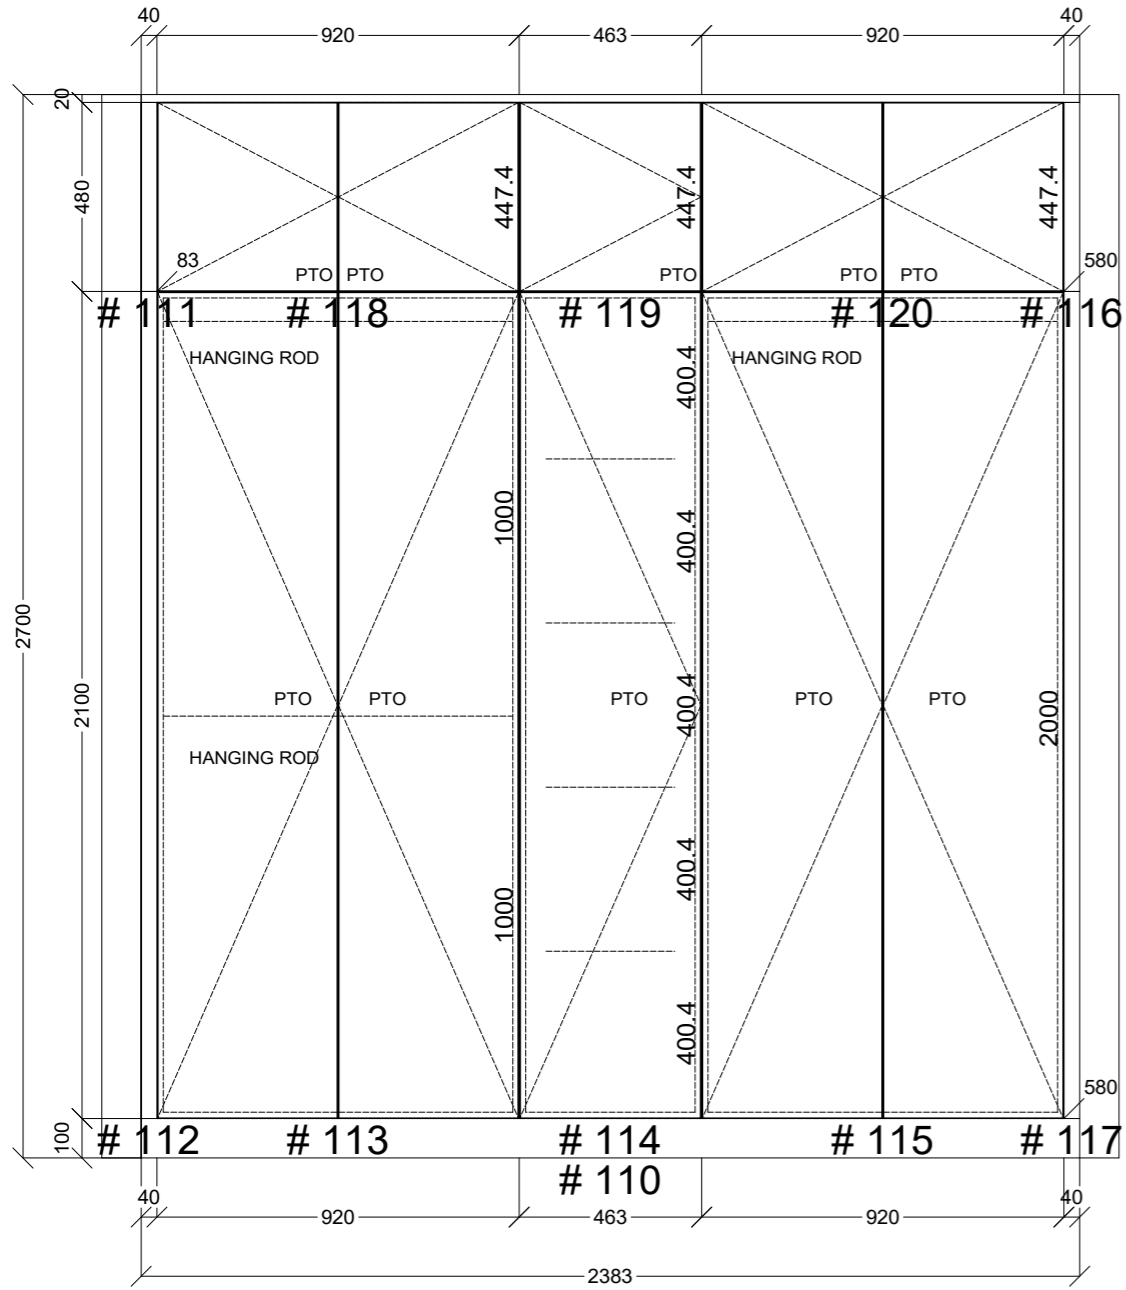

Client: GEORGE MILONAKOS		Door and panels style/colour: POLYTEC HUSK MATT		Sheet 10 of 15	
	Room: MASTER ROBE		Benchtop Colour: N/A		Drawer slides: BLUM ANTARO	
	Carcass: WHITE HMR					
Date: 21/11/24	Address: 61 DANLY ST MURUMBEENA		Handles Item No: PTO		Approved by: