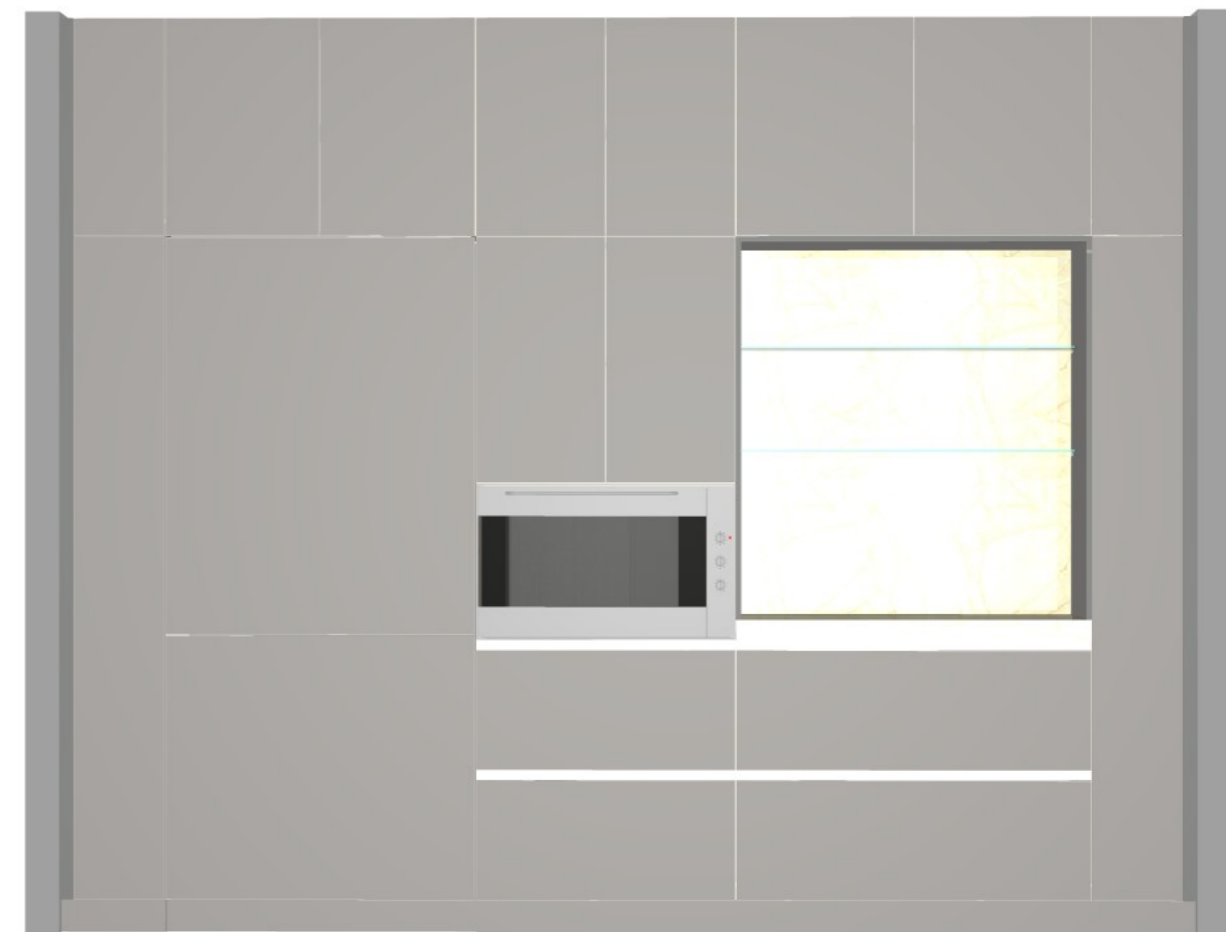

CONNECT KITCHENS	Client: GEORGE MILONAKOS		Door and panels style/colour: POLYTEC HUSK MATT		Sheet 4 of 15
	Room: KITCHEN	Benchtop Colour: 60MM CAESARSTONE ALPINE MIST		Drawer slides: BLUM ANTARO	Carcass: WHITE HMR
	Date: 21/11/24	Address: 61 DANLY ST MURUMBEENA	Handles Item No: 45' FINGER PULL		Approved by: