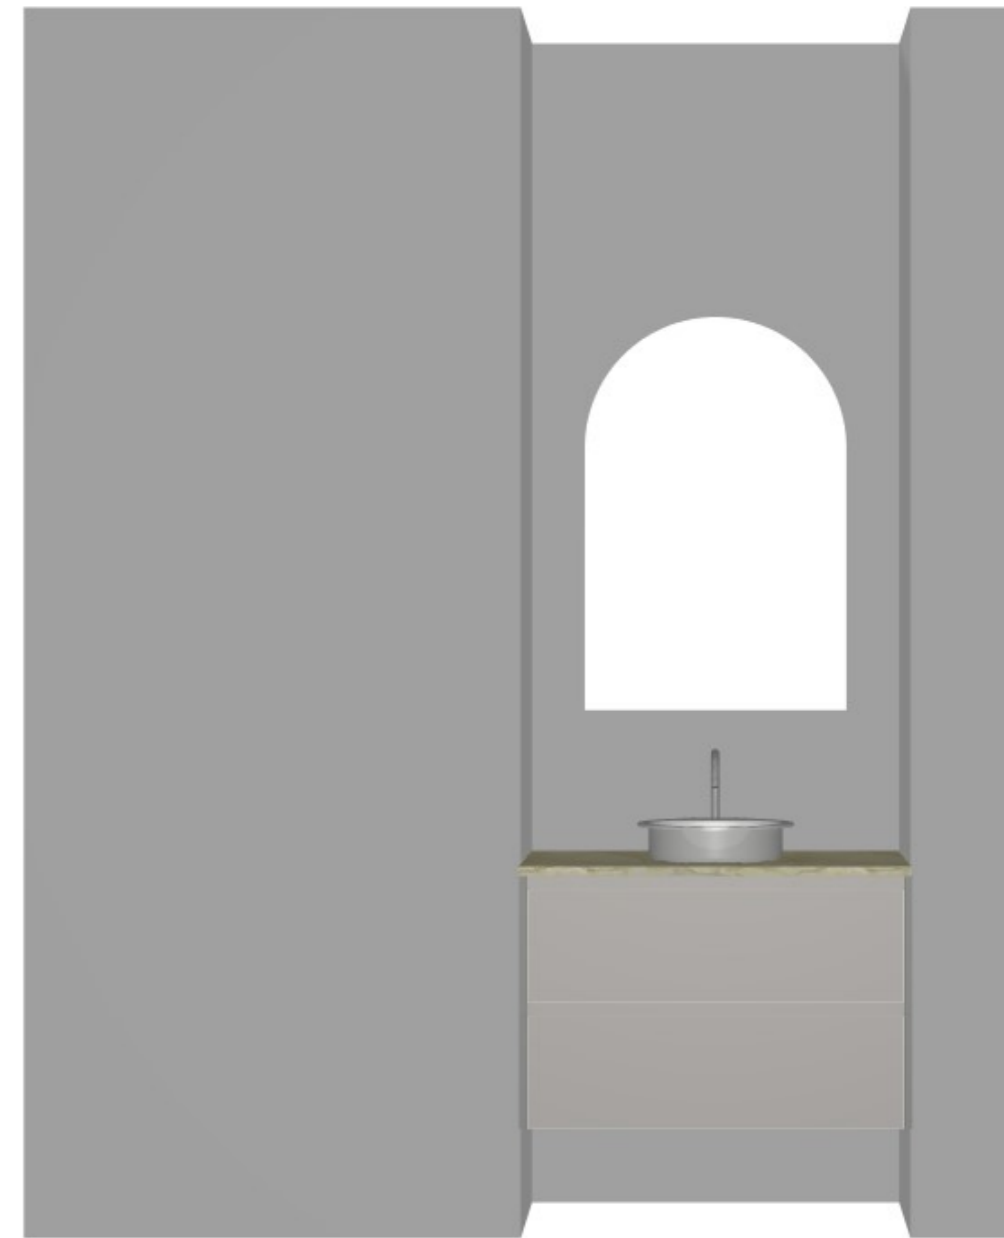

Client: GEORGE MILONAKOS		Door and panels style/colour: POLYTEC HUSK MATT, BOOKCASE: COASTAL OAK		Sheet 6 of 15
	Room: BED 2 ROBE/BATHROOM	Benchtop Colour: 20MM CAESARSTONE ALPINE MIST SHARKNOSE EDGE		Drawer slides: BLUM ANTARO	Carcass: WHITE HMR
	Date: 21/11/24	Address: 61 DANLY ST MURUMBEENA		Handles Item No: 45' FINGER PULL	Approved by: