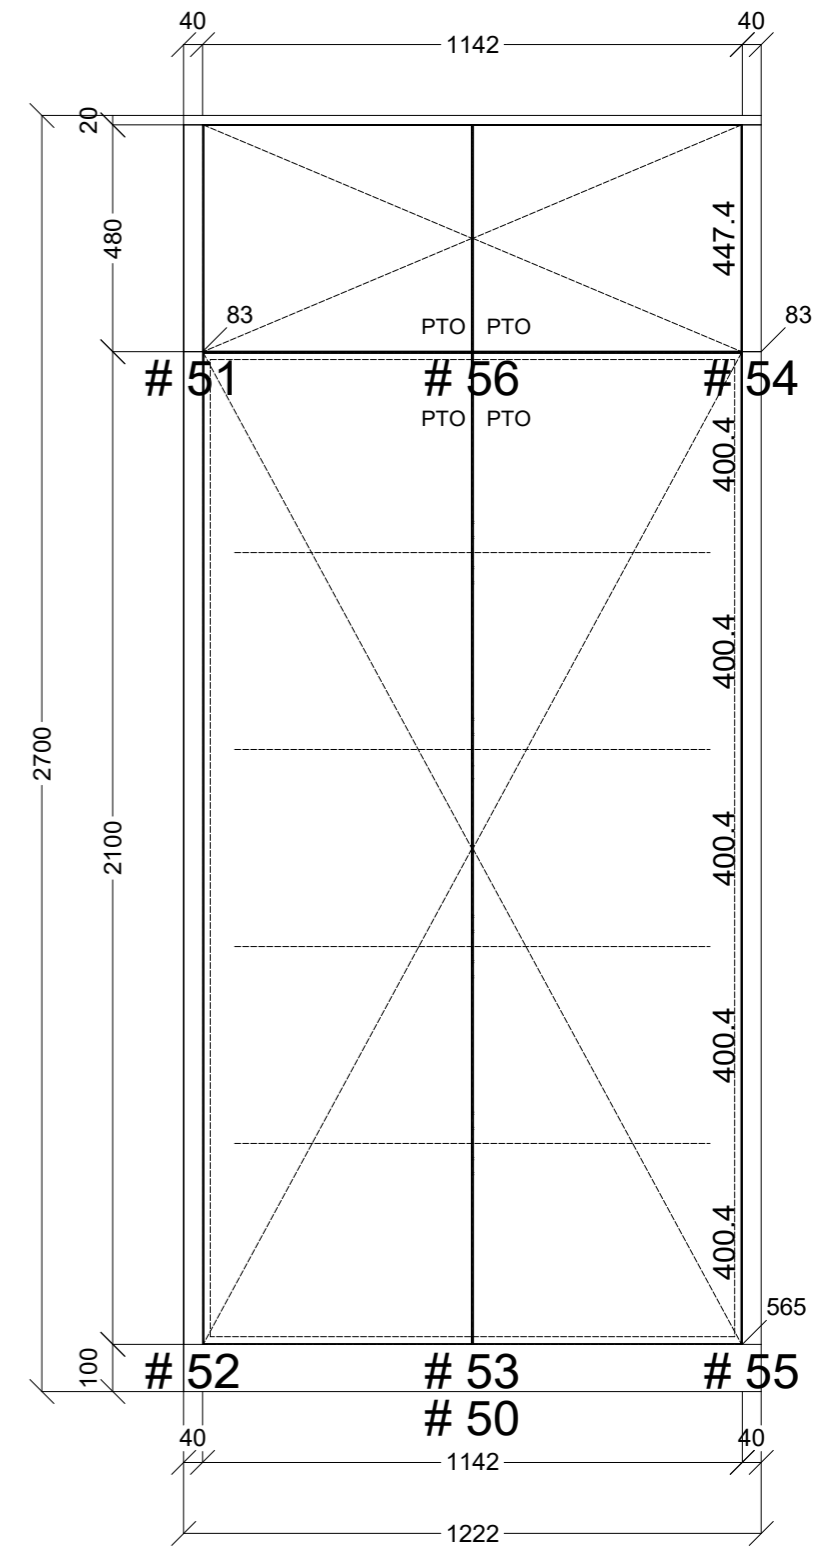

LINEN

	Client: GEORGE MILONAKOS		Door and panels style/colour: POLYTEC HUSK MATT		Sheet 3 of 15
	Room: KITCHEN	Benchtop Colour: 60MM CAESARSTONE ALPINE MIST		Drawer slides: BLUM ANTARO	Carcass: WHITE HMR
	Date: 21/11/24	Address: 61 DANLY ST MURUMBEENA	Handles Item No: 45' FINGER PULL		Approved by: