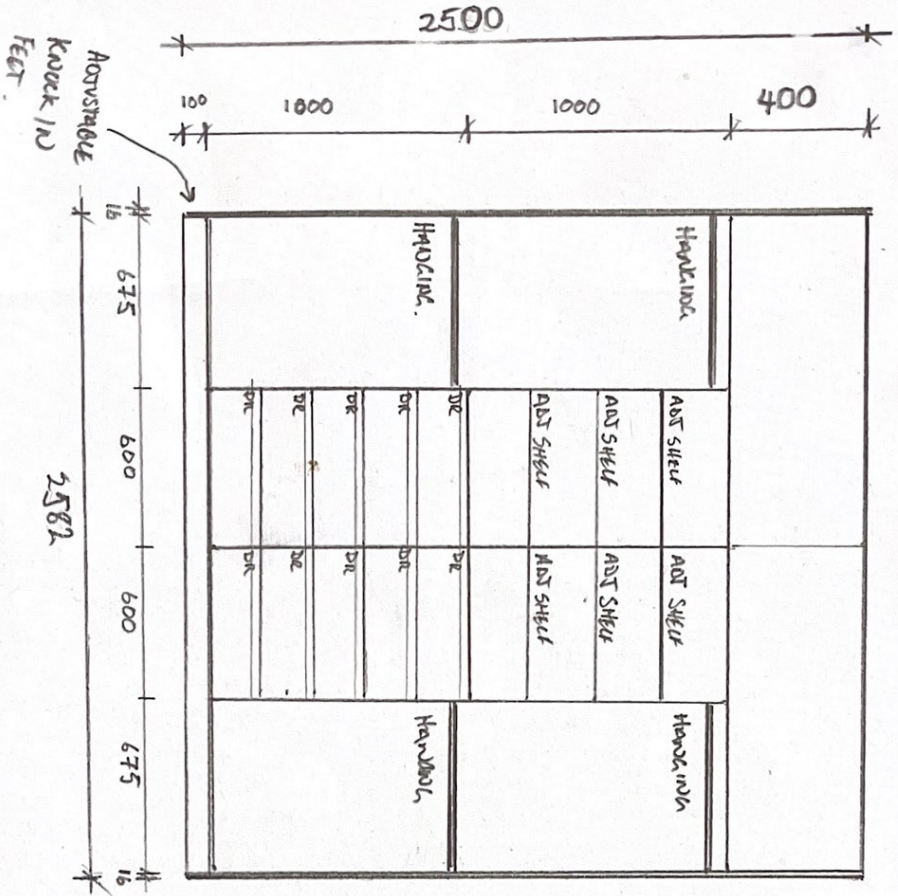

MATERIAL - WHITE MELAMINE
 DETAILS - TEKFORM TRUS SOFT CLOSE 25MM OPEN HIDDEN PULL
 DOORS - FOUR & SLIDING DOORS PAINTED FINISH

470 INTERNAL CANCESS

650
 EXTERNAL PANELS
 TOP, SIDES & BOTTOM.

65 WINDSTILWA RD RIVERWOOD

DRAWING TITLE: WARDROBE INTERNAL FRONT.
 SCALE 1:25
 WITH ELEVATION

2500 O/A

2582 O/A

4x DOORS 32mm MDF 2400x 650.

65 WARDROBE REAR RUMBLWOOD

DRAWING TITLE: WARDROBE ESTERNA
SCALE 1:25
NTH ELEVATION