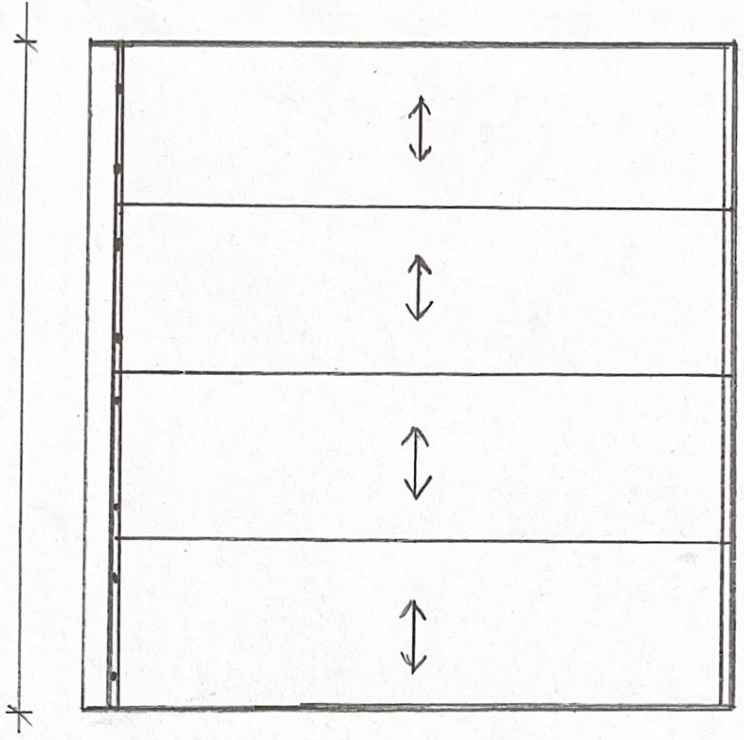

MATERIAL - WHITE MELAMINE
 DETAILS - TEKFORM TRUS SOFT CLOSE 25MM OPEN HIDDEN PULL
 DOORS - FOUR & SLIDING DOORS PAINTED FINISH

470 INTERNAL CANCESS

650
 EXTERNAL PANELS
 TOP, SIDES & BOTTOM.

65 WINDSTILWA RD RIVERWOOD

DRAWING TITLE: WARDROBE INTERNAL FRONT.
 SCALE 1:25
 WITH ELEVATION

2500 O/A

2582 O/A

4x DOORS 32mm MDF 2400x 650.

65 WARDROBE REAR RUMBLWOOD

DRAWING TITLE: WARDROBE ESTERNA
SCALE 1:25
NTH ELEVATION