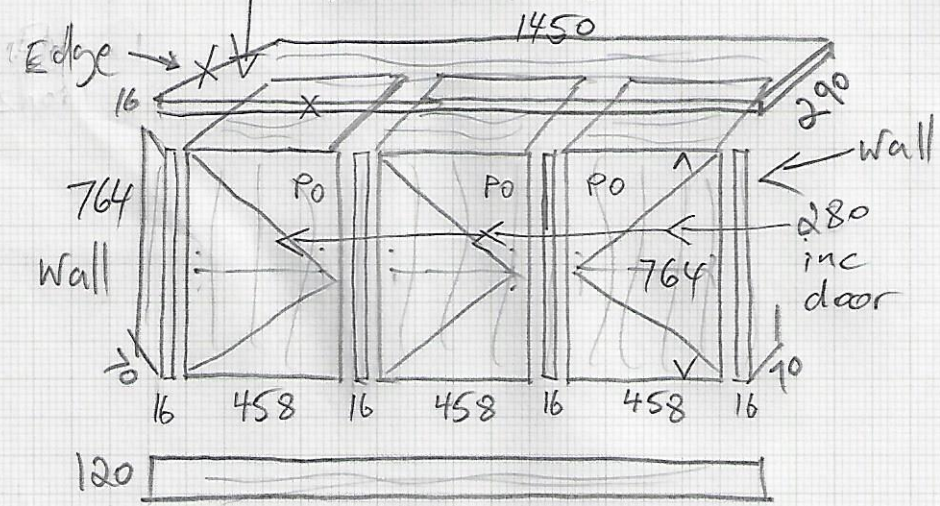

Mon 2-12-24

Yolande

carcass, doors & panels
 All in Polytec Tasmanian Oak
 wood matt 16mm

TIMBERWOOD

76-106 National Blvd, Campbellfield VIC 3061
 185 Hammond Rd, Dandenong South VIC 3175
 2 Copper Cres, Beard ACT 2620
 3/39 Topham Rd, Smeaton Grange NSW 2567
 ABN 72 000 009 754