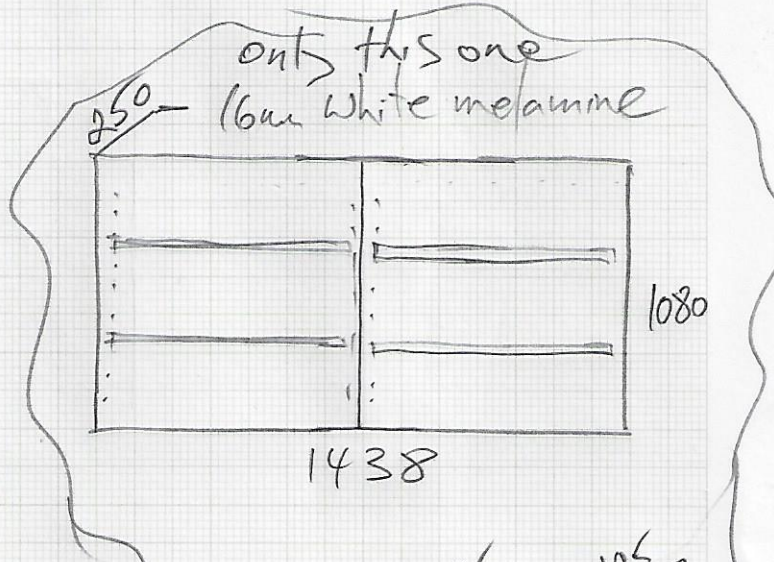

Mon 2-12-24

Yolande

carcass, doors & panels
 All in Polytec Tasmanian Oak
 wood matt 16mm

TIMBERWOOD

76-106 National Blvd, Campbellfield VIC 3061
 185 Hammond Rd, Dandenong South VIC 3175
 2 Copper Cres, Beard ACT 2620
 3/39 Topham Rd, Smeaton Grange NSW 2567
 ABN 72 000 009 754