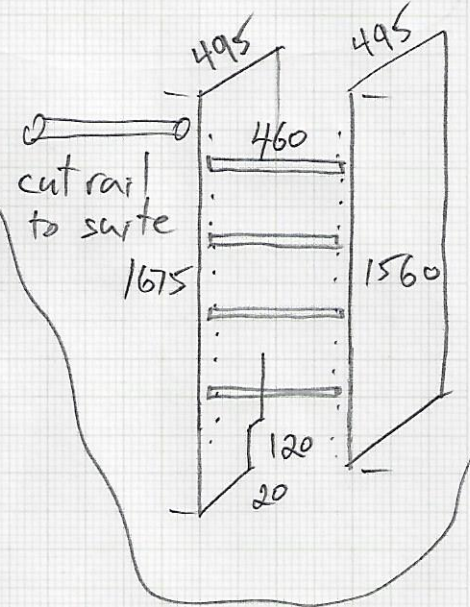

Mon 2-12-24

Yolande

carcass, doors & panels
 All in Polytec Tasmanian Oak
 wood matt 16mm

TIMBERWOOD

76-106 National Blvd, Campbellfield VIC 3061
 185 Hammond Rd, Dandenong South VIC 3175
 2 Copper Cres, Beard ACT 2620
 3/39 Topham Rd, Smeaton Grange NSW 2567
 ABN 72 000 009 754