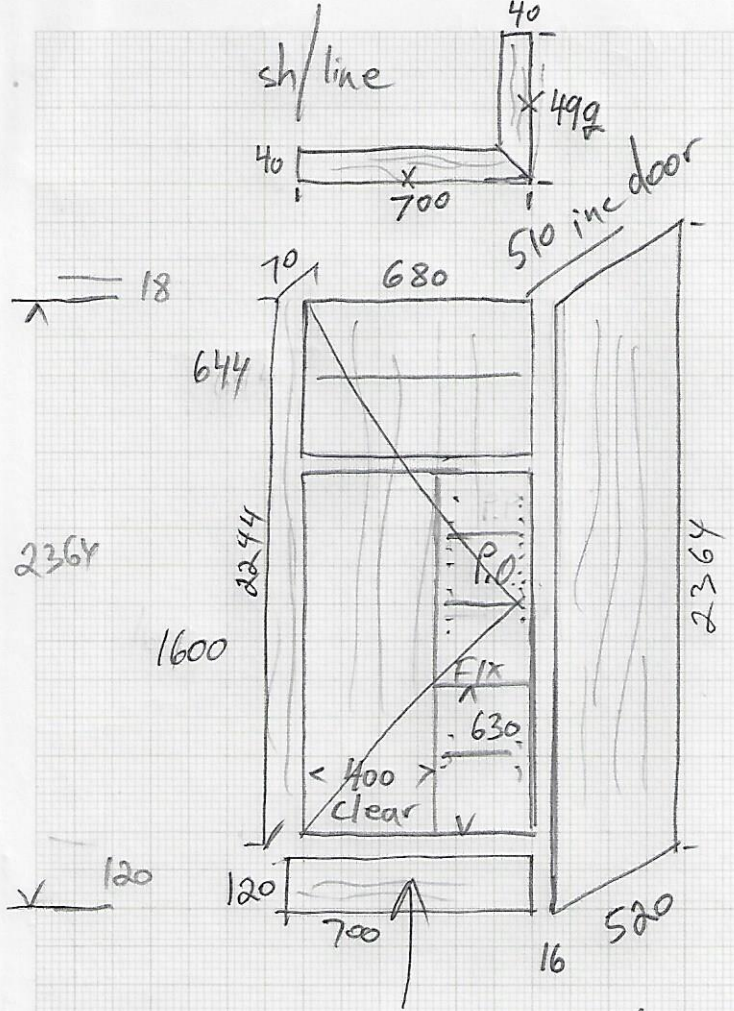

Mon 2-12-24

Yolande

carcass, doors & panels
 All in Polytec Tasmanian Oak
 wood matt 16mm

TIMBERWOOD

76-106 National Blvd, Campbellfield VIC 3061
 185 Hammond Rd, Dandenong South VIC 3175
 2 Copper Cres, Beard ACT 2620
 3/39 Topham Rd, Smeaton Grange NSW 2567
 ABN 72 000 009 754