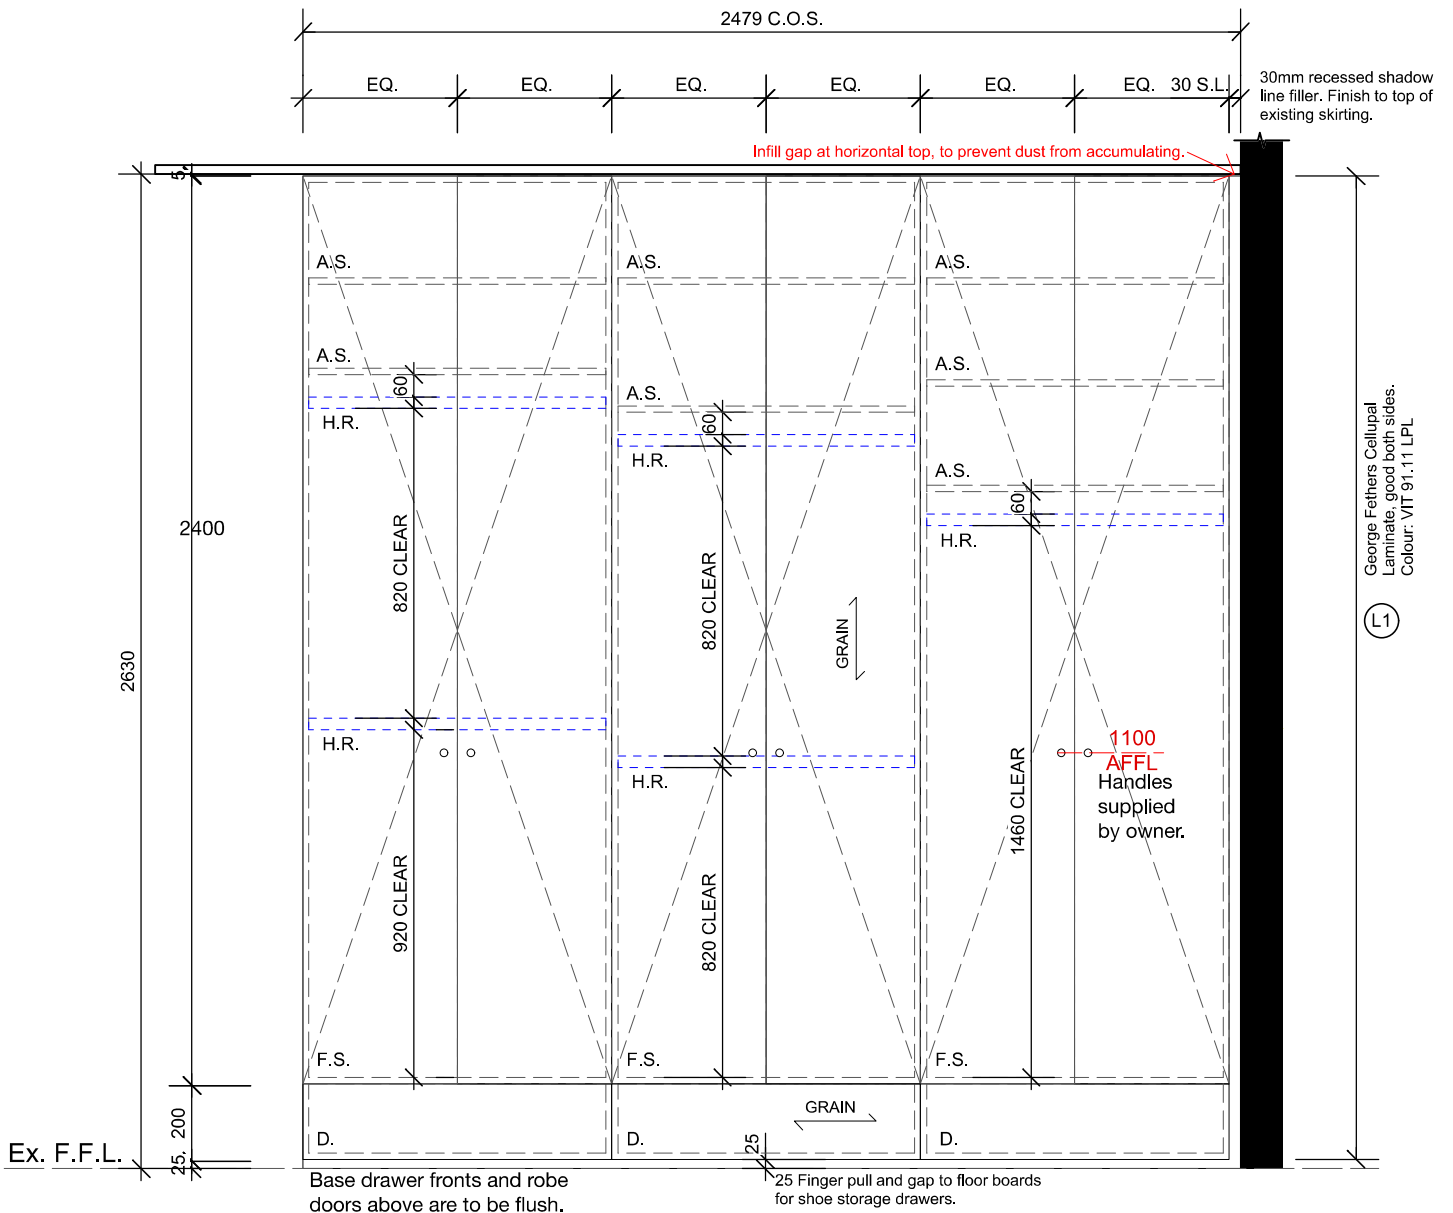

Butt up to existing  
architrave to room door.

**PLAN**  
**SCALE 1:20**

**ELEVATION**  
**SCALE 1:20**

**1081 Burke Road Hawthorn East 3123**  
**for Patricia Stocca**