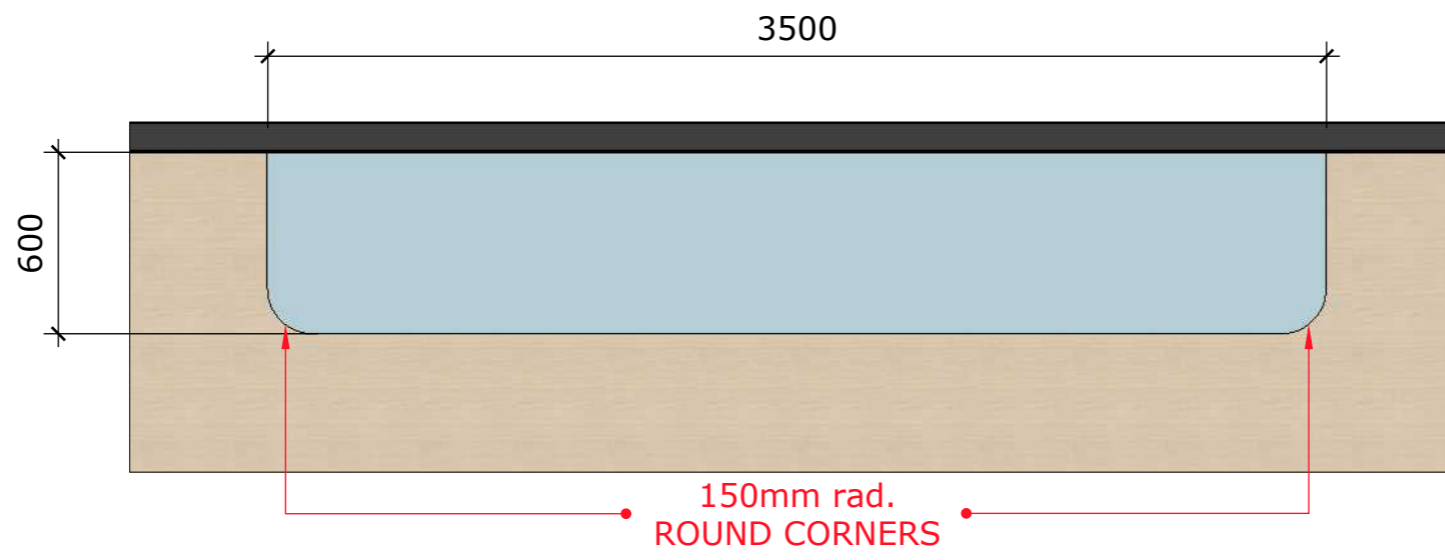

A :: TV UNIT OPT. 1 PLAN
001 scale: 1=25mm

DESIGNED BY
SHAI ZEEV
ABN: 47 640 715 279
6b Larman St, Bentleigh East 3165
Mob: 0407004576
E-mail: sales@thecabinetmerchant.com.au

PROJECT TITLE
TV UNIT

CLIENT ADDRESS

CLIENT NAME