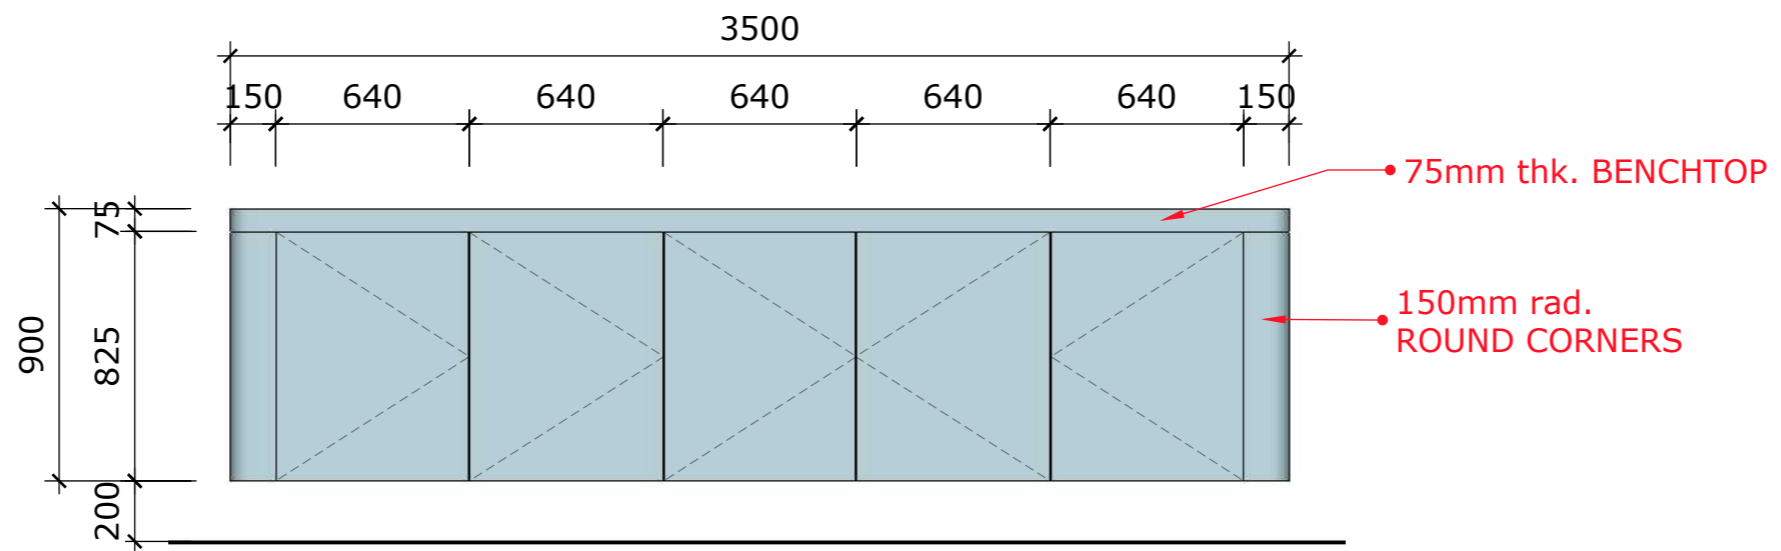

PROJECT TITLE  
**TV UNIT**

CLIENT ADDRESS

CLIENT NAME

THE **CABINET**  
MERCHANT

**A** :: TV UNIT OPT. 1 PLAN  
 001 scale: 1=25mm

DESIGNED BY  
**SHAI ZEEV**  
 ABN: 47 640 715 279  
 6b Larman St, Bentleigh East 3165  
 Mob: 0407004576  
 E-mail: sales@thecabinetmerchant.com.au

PROJECT TITLE  
**TV UNIT**

CLIENT ADDRESS

CLIENT NAME

**A** :: TV UNIT OPT. 1 EXTERNAL ELEV.  
001 scale: 1=25mm

**A** :: TV UNIT OPT. 1 INTERNAL ELEV.  
002 scale: 1=25mm

DESIGNED BY  
SHAI ZEEV

ABN: 47 640 715 279  
6b Larman St, Bentleigh East 3165  
Mob: 0407004576  
E-mail: sales@thecabinetmerchant.com.au