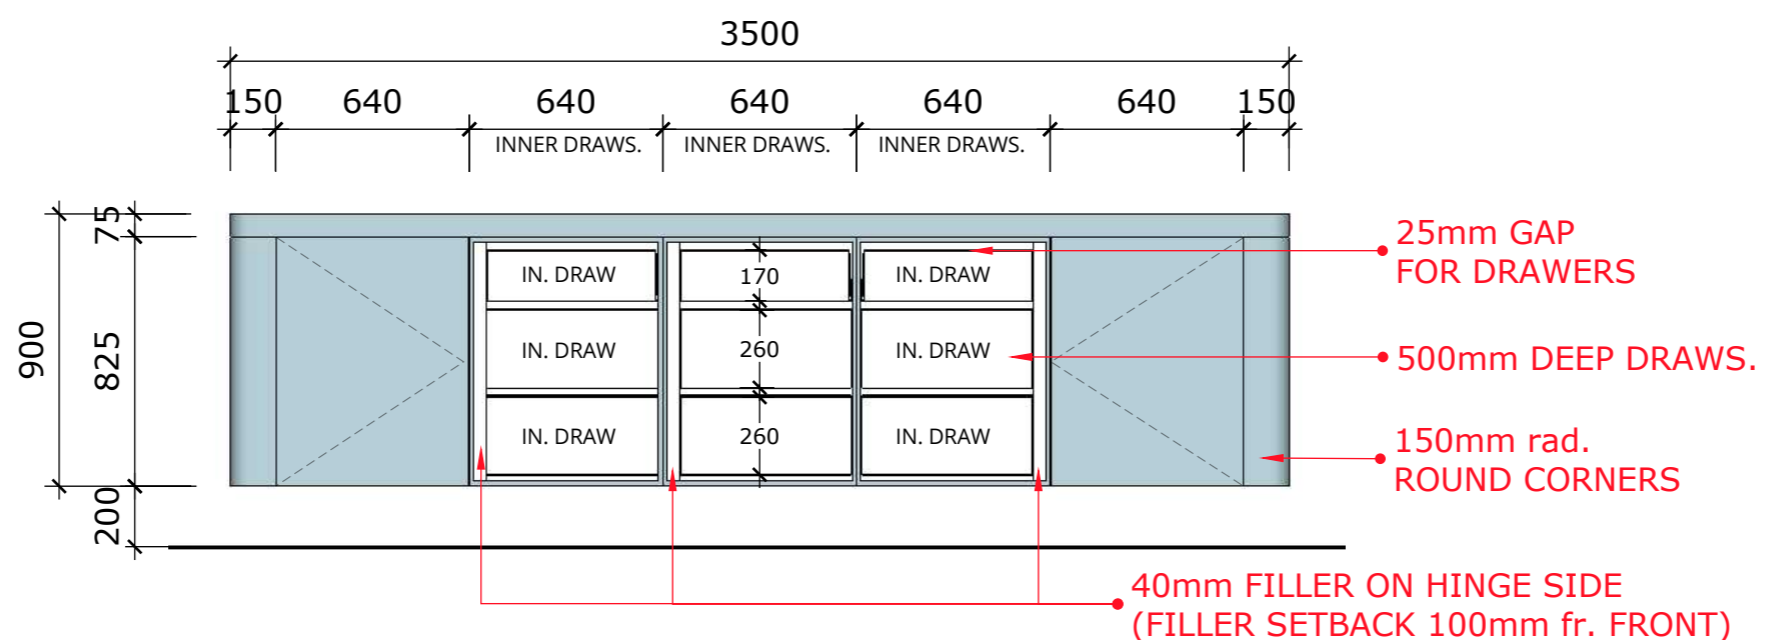

PROJECT TITLE  
**TV UNIT**

CLIENT ADDRESS

CLIENT NAME

THE **CABINET**  
MERCHANT

**A** :: TV UNIT OPT. 1 PLAN  
 001 scale: 1=25mm

DESIGNED BY  
**SHAI ZEEV**  
 ABN: 47 640 715 279  
 6b Larman St, Bentleigh East 3165  
 Mob: 0407004576  
 E-mail: sales@thecabinetmerchant.com.au

PROJECT TITLE  
**TV UNIT**

CLIENT ADDRESS

CLIENT NAME

**A** :: TV UNIT OPT. 1 EXTERNAL ELEV.  
001 scale: 1=25mm

**A** :: TV UNIT OPT. 1 INTERNAL ELEV.  
002 scale: 1=25mm

DESIGNED BY  
SHAI ZEEV

ABN: 47 640 715 279  
6b Larman St, Bentleigh East 3165  
Mob: 0407004576  
E-mail: sales@thecabinetmerchant.com.au