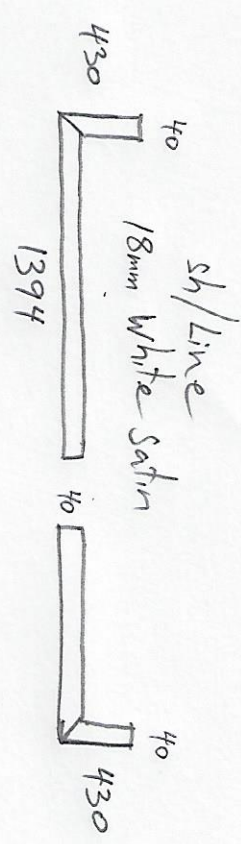

Cabinet Decor

Top section above B/Top
2 Fac Polytex Porcelain Satin.

Base section
2 Fac Polytex Cafe Cream Satin.

Polytex Laminated bench Top 21mm
Blanco Margarina 620 Deep