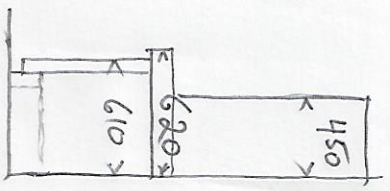

Cabinet Decor

Top section above B/Top
2 Fac Polytex Porcelain Satin.

Base section
2 Fac Polytex Cafe Cream Satin.

Polytex Laminated bench Top 21mm
Blanco Margarina 620 Deep