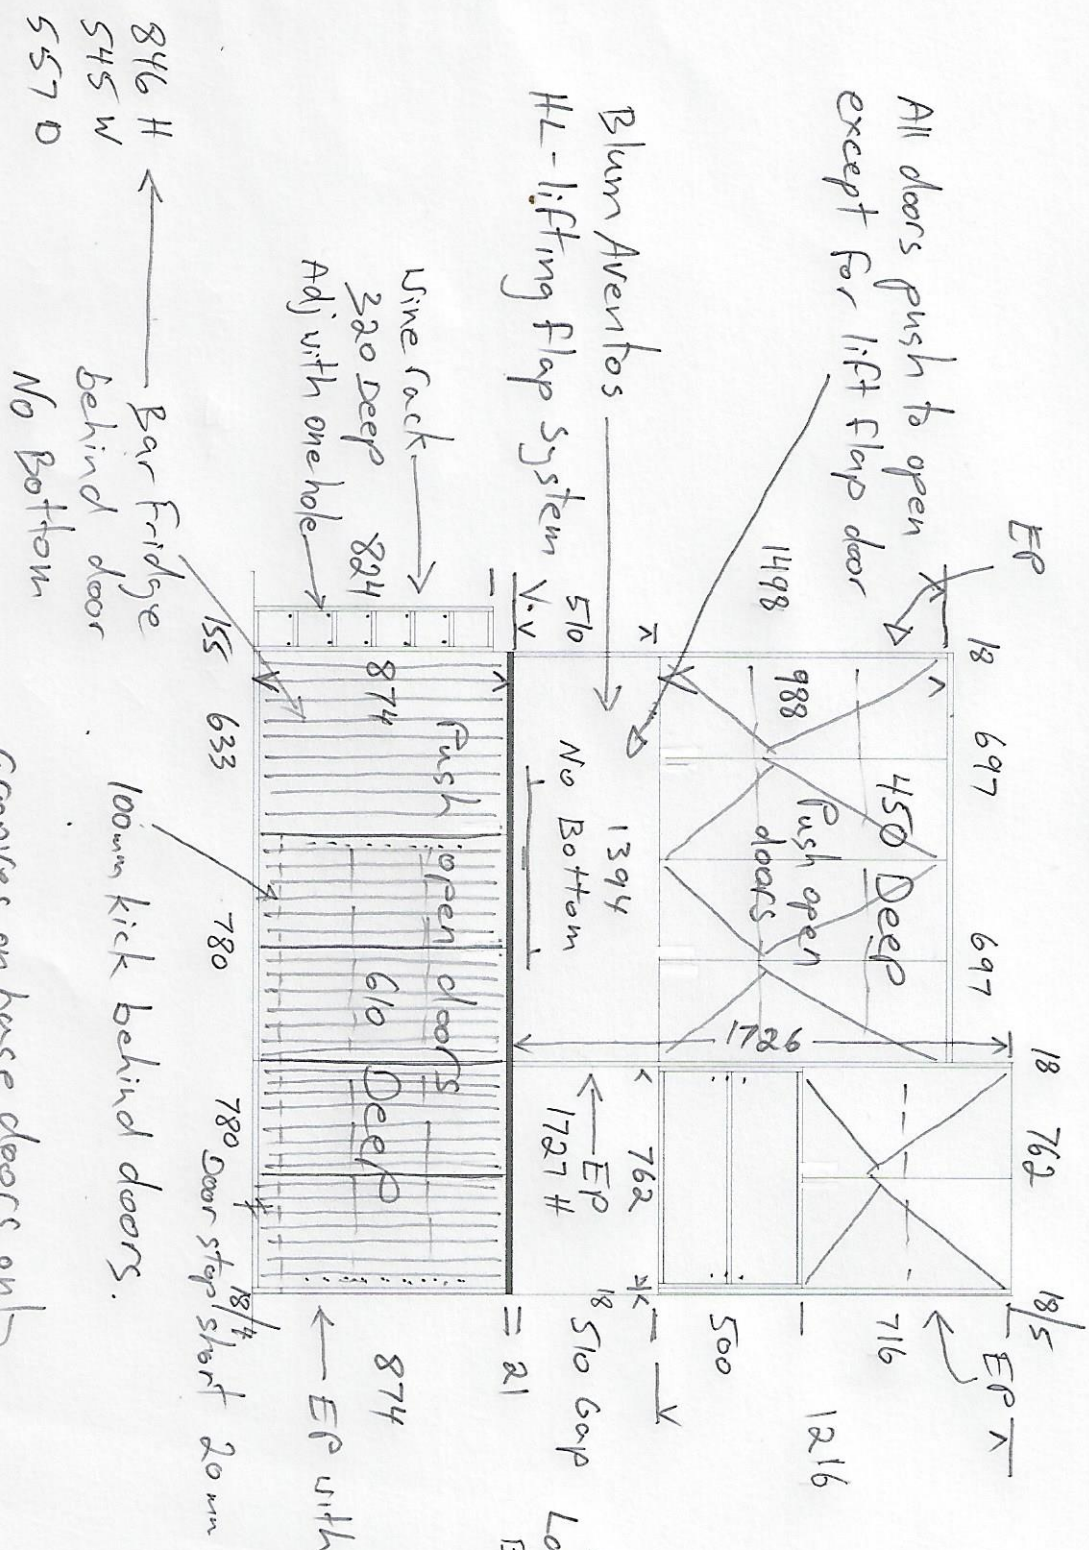

Cabinet Decor

Top section above B/Top
2 Fac Polytex Porcelain Satin.

Base section
2 Fac Polytex Cafe Cream Satin.

Polytex Laminated bench Top 21mm
Blanco Margarina 620 Deep