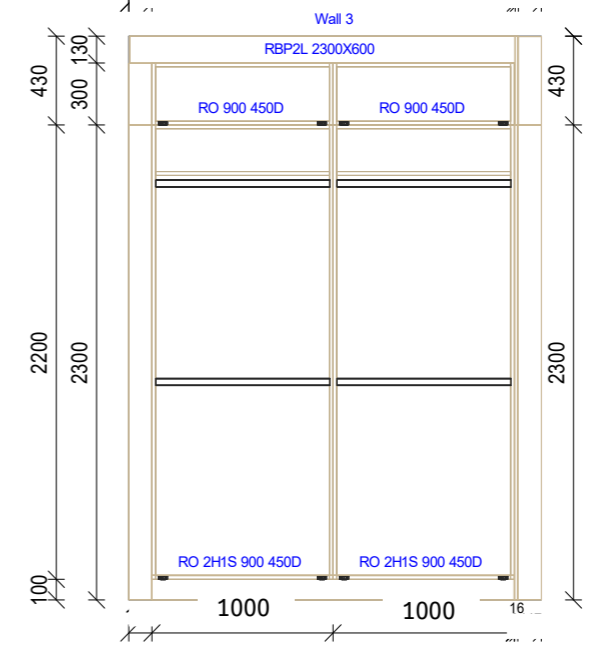

Side panel included to bring depth out to 450mm

Job Number:	WDG25002
Date:	9/01/2025
Customer Name:	0
Customer Address:	0
Mobile:	0
Email:	0

MASTER WIR

Designed by: Rachael Barlow

Construction:	Full Back
Drawer Box:	NA
Door Type:	NA
Handles:	NA
Wardrobe Colour:	16mm Natural Oak
Accessories:	None

Height:	2600mm
Drawer Handles:	None
Door Colour:	NA
Bulkhead:	YES
Lighting:	NO