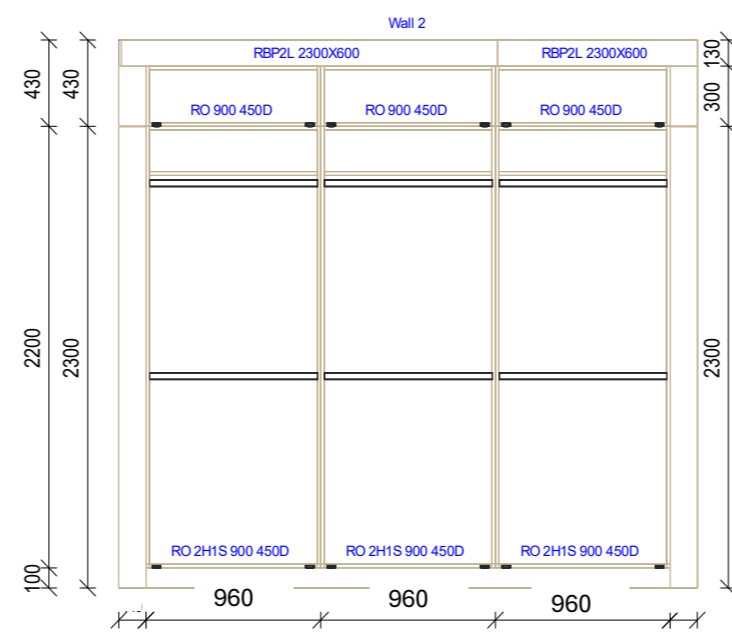

Side panel included to bring depth out to 450mm

Job Number:	WDG25002
Date:	9/01/2025
Customer Name:	0
Customer Address:	0
Mobile:	0
Email:	0

MASTER WIR

Designed by: Rachael Barlow

Construction:	Full Back
Drawer Box:	NA
Door Type:	NA
Handles:	NA
Wardrobe Colour:	16mm Natural Oak
Accessories:	None

Height:	2600mm
Drawer Handles:	None
Door Colour:	NA
Bulkhead:	YES
Lighting:	NO