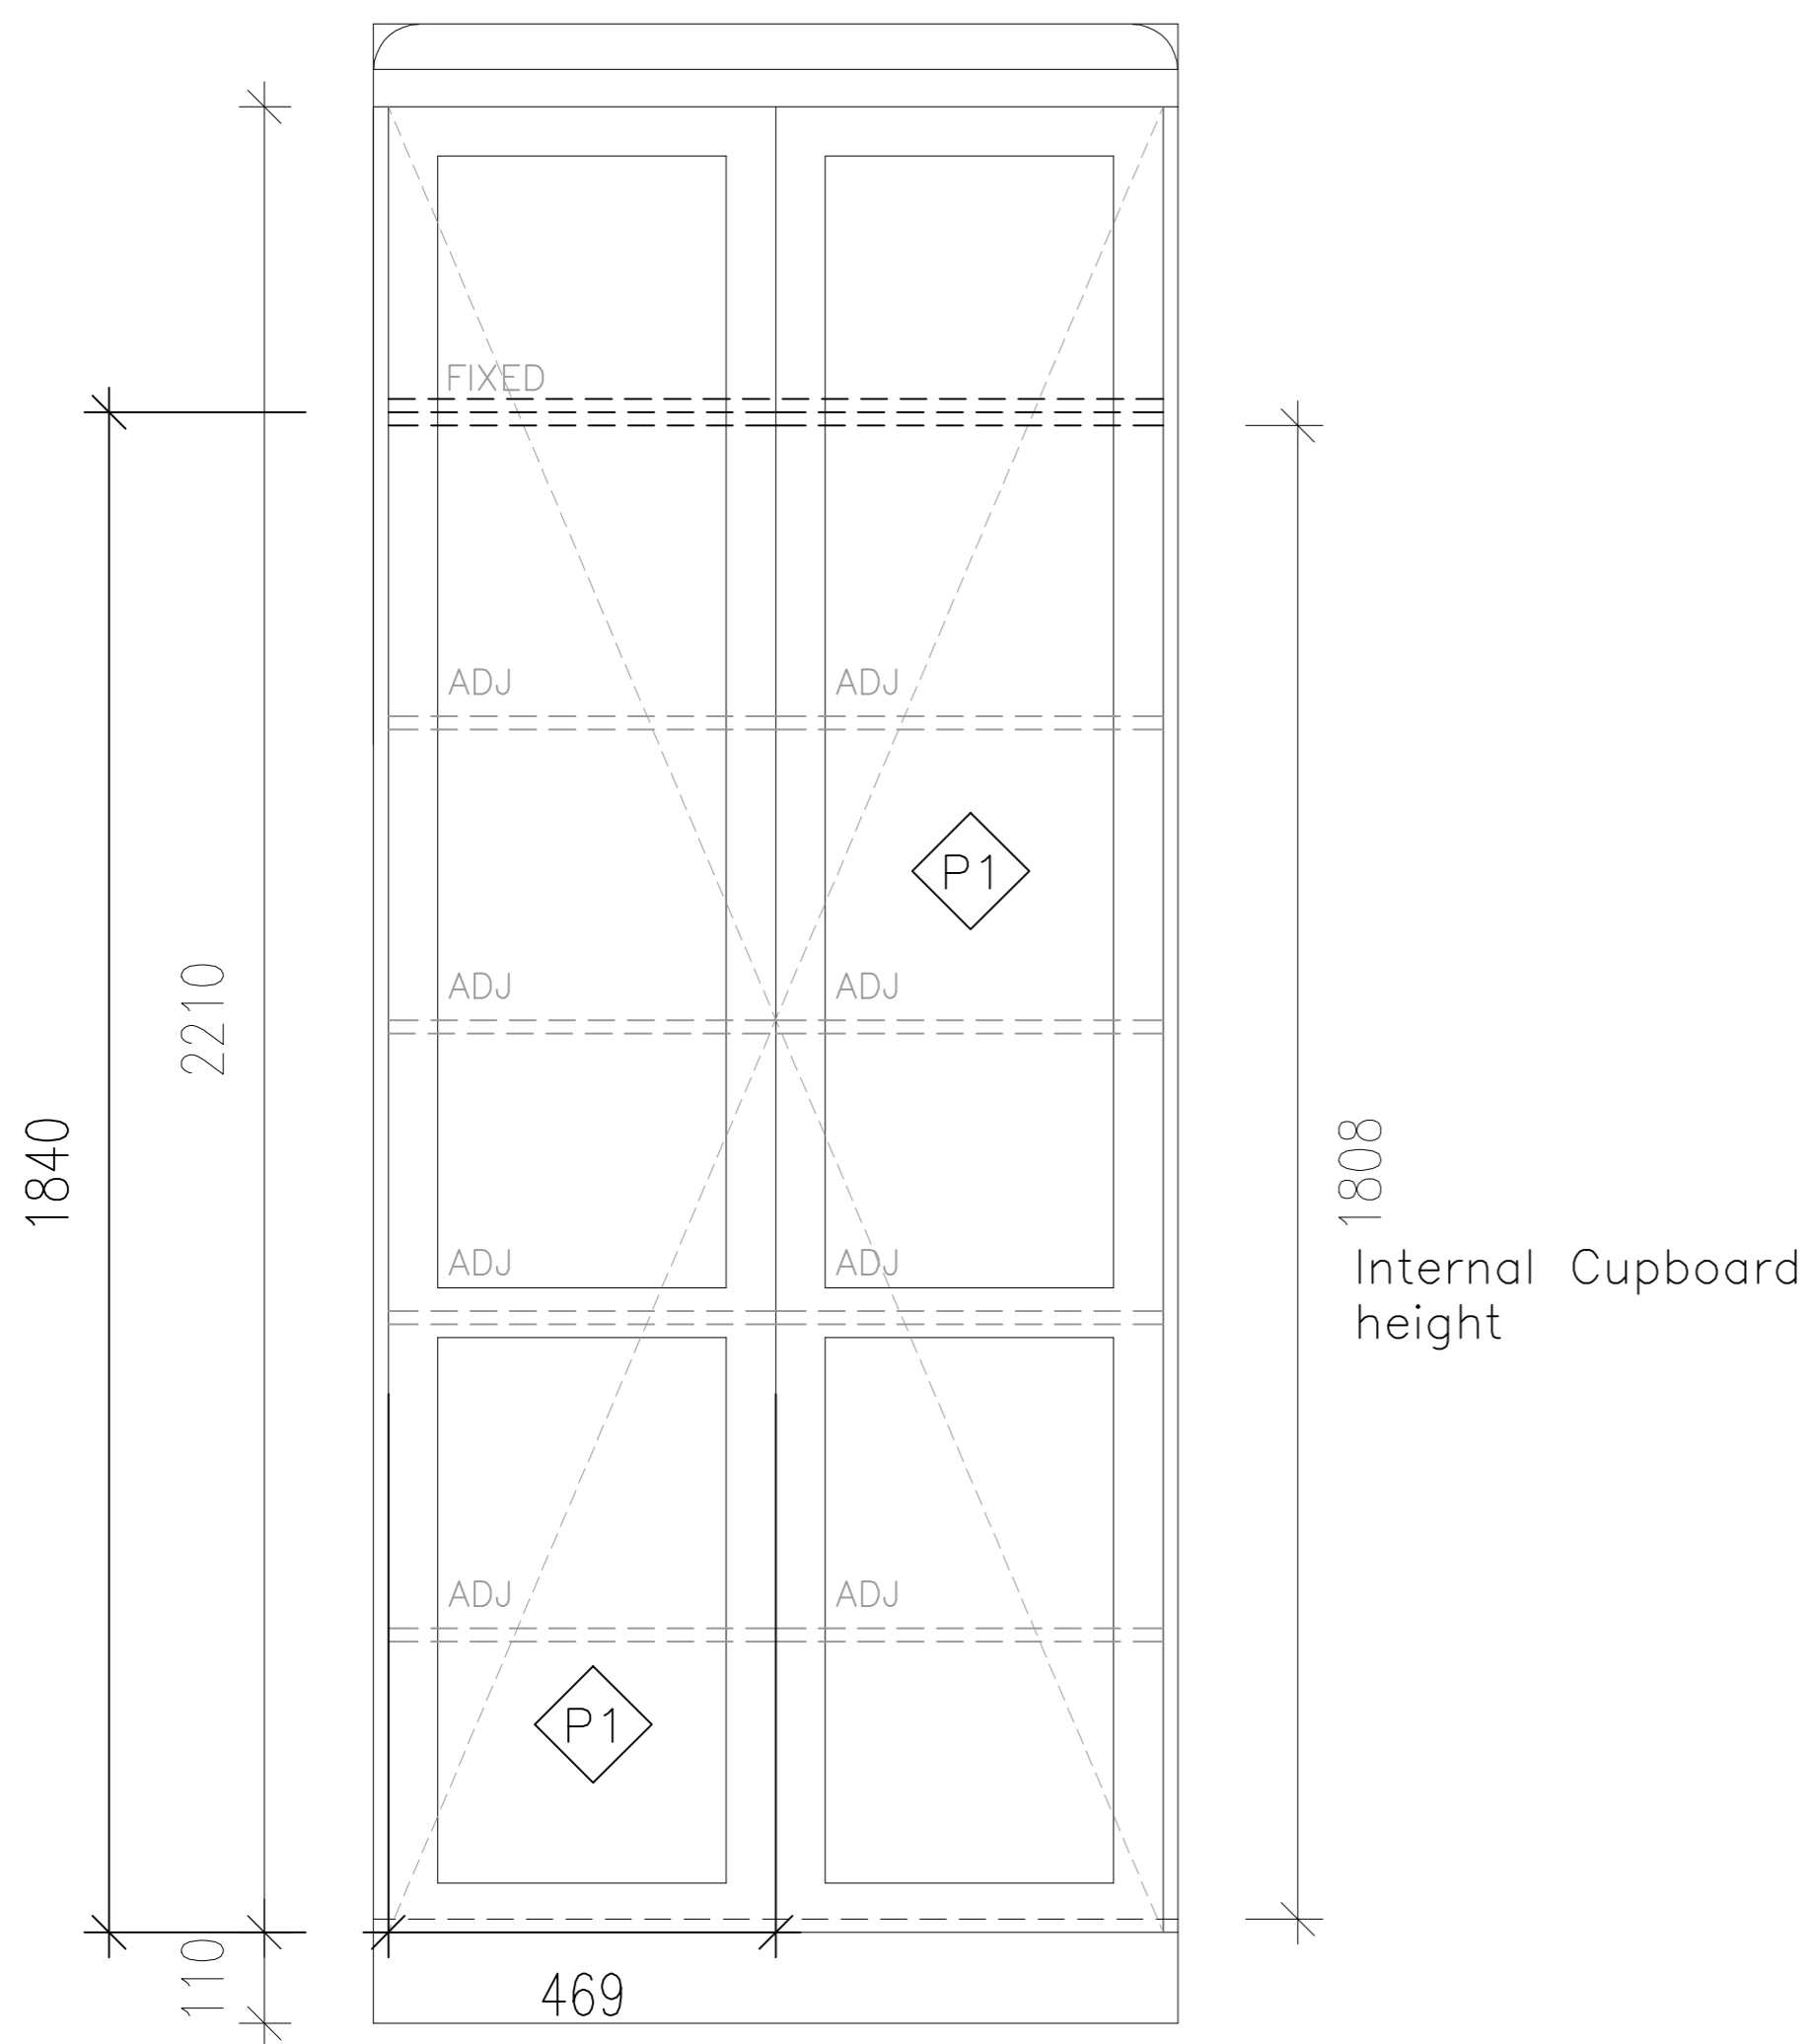

ELEVATION A

FINISHES

- 20mm STONE BENCHTOP BY JM
- SHAKER DOORS AND DRAWERS AND FLAT PANELS FINISHED IN 2 PAC SATIN COLOUR TBC

**JO'S
MAKEOVERS**

aseada
4 Kirum Close Wantirna South 3152

PROJECT: 10 AMBERLEY AVE
ASPENDALE

Drawing Title : Laundry
Date: 30/11/2024
Drawing No. A1
Revision : Rev A
Drawn : AC

NAME _____

SIGNED _____

DATED / /