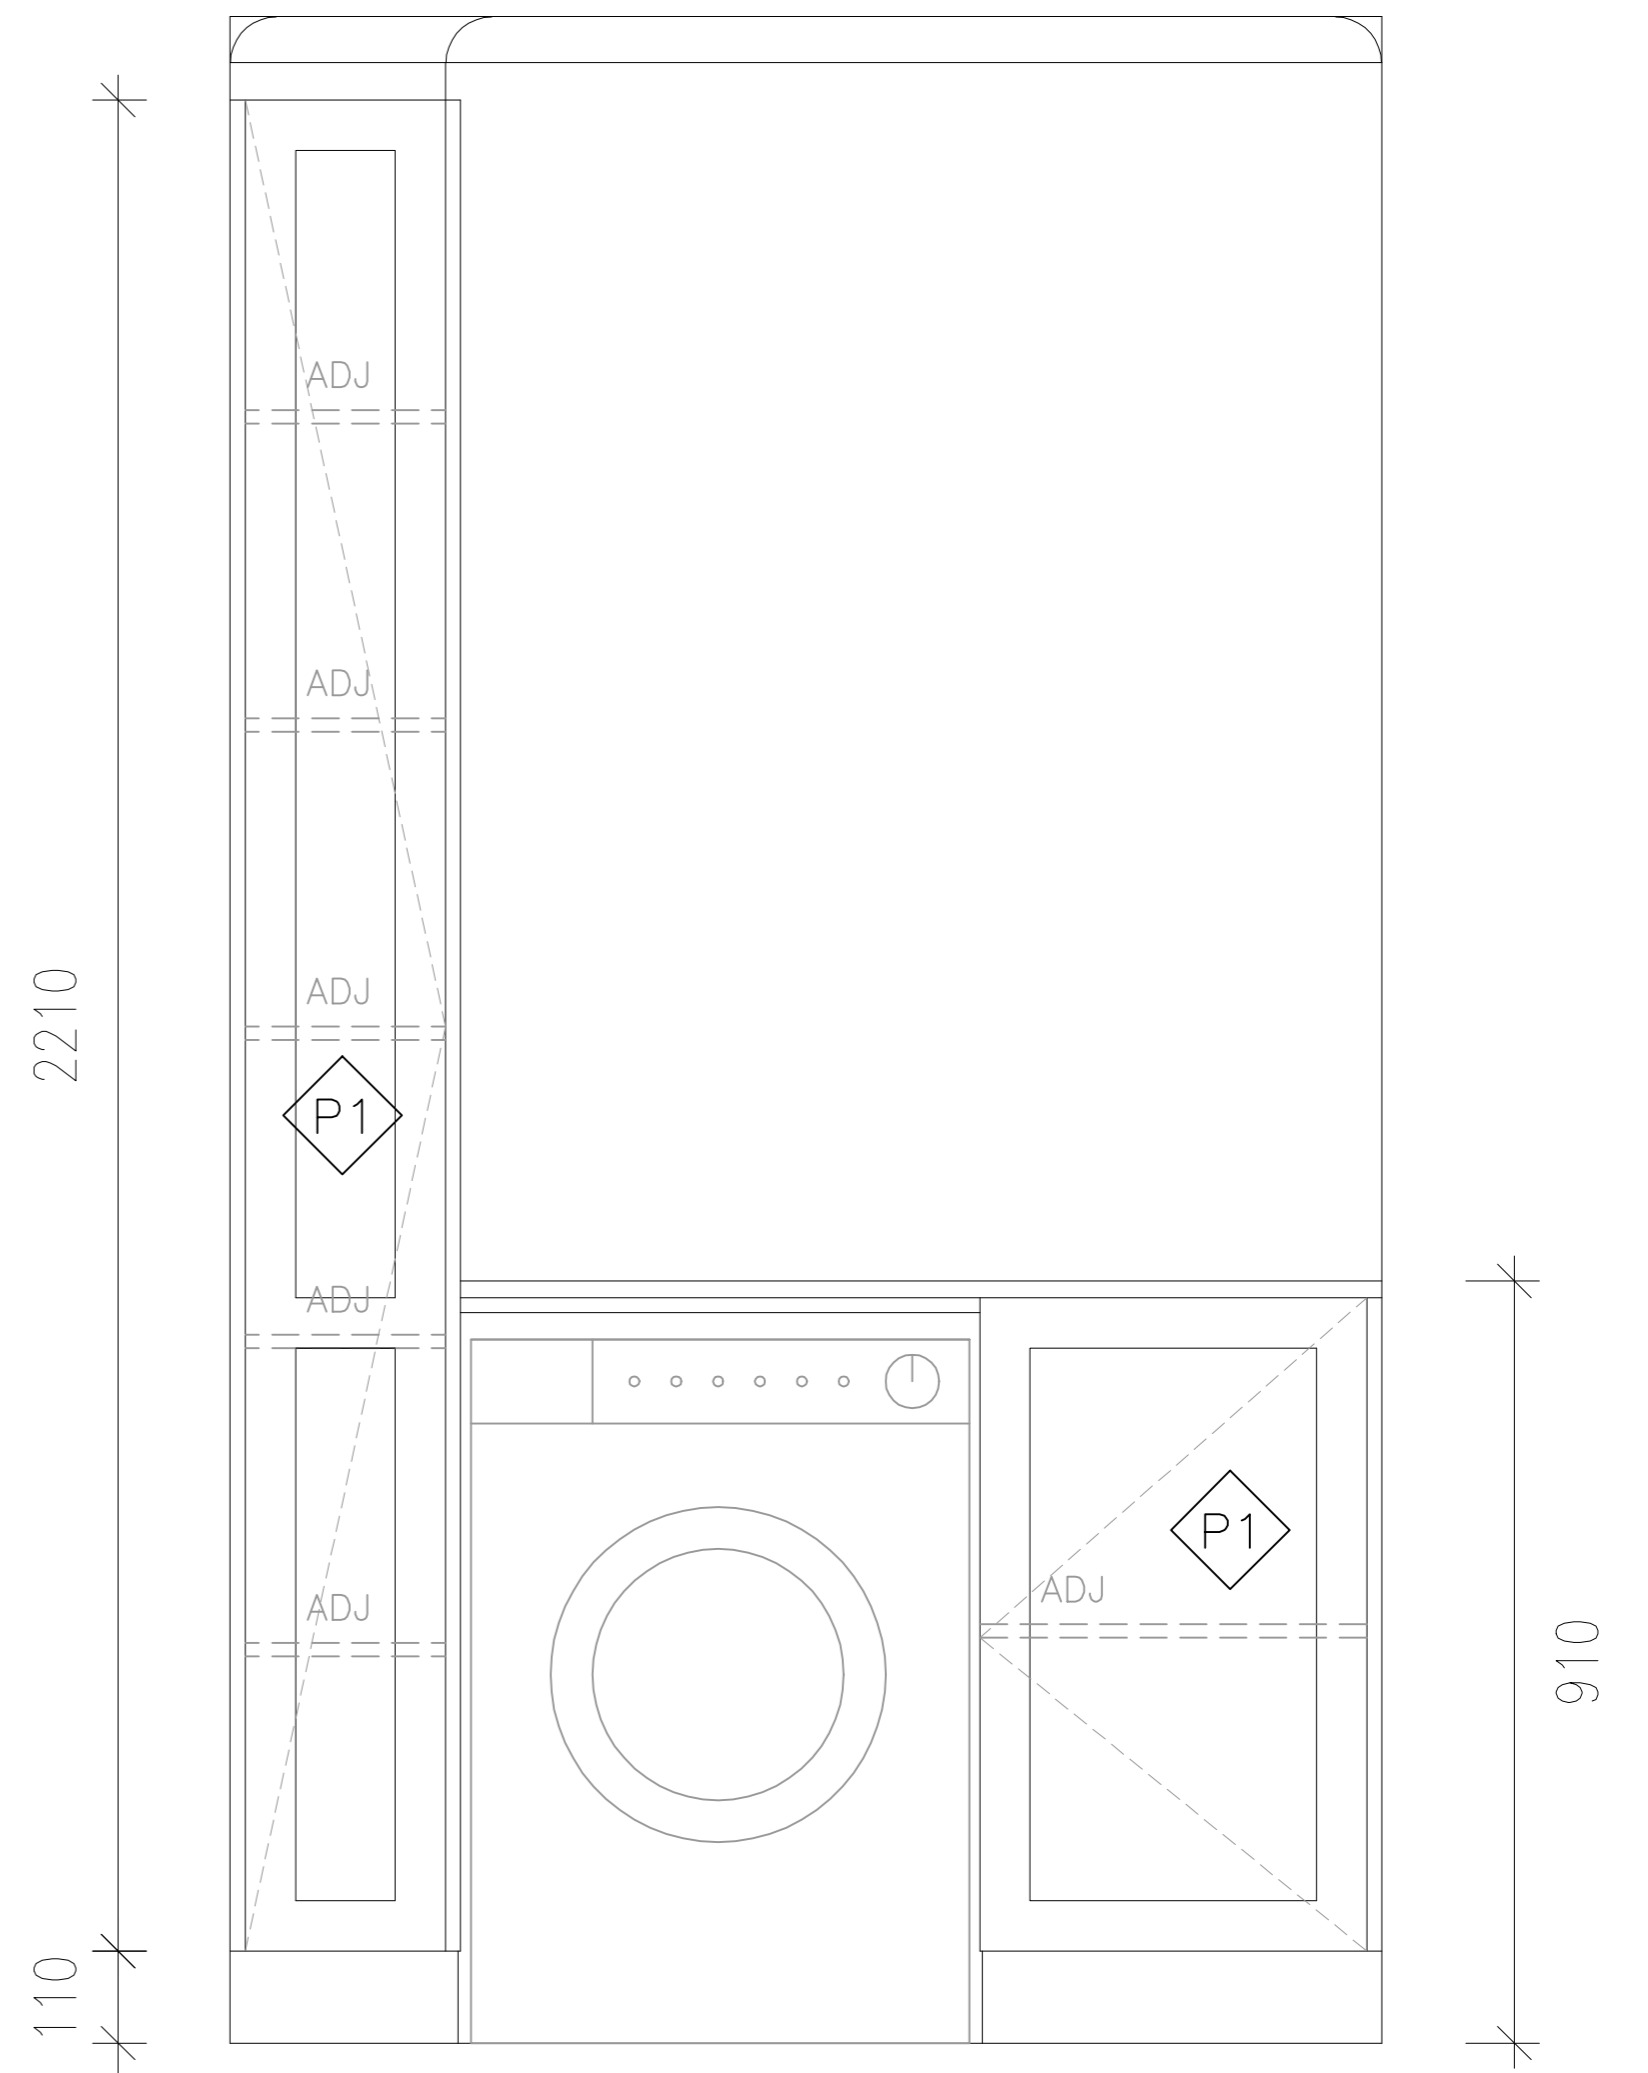

ELEVATION B