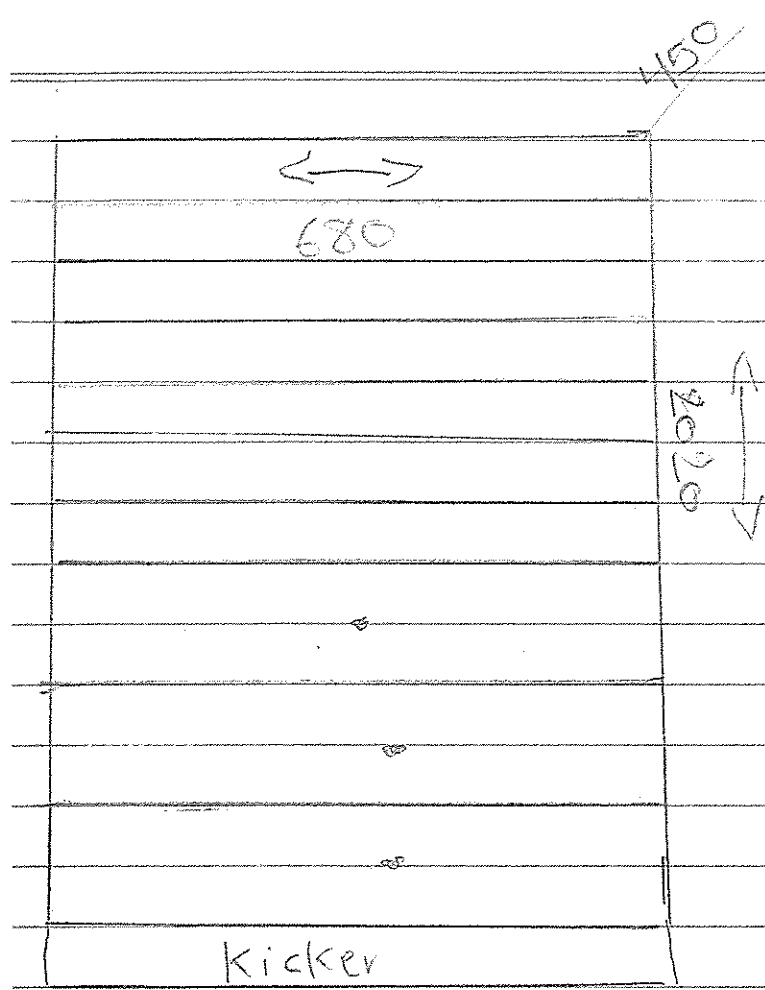

450

2010

TC250042-Zone.

WAND KESSES

ZONE
- ADAM

WHITE
MOURNING

Master
Bedroom

8718

2010

90/10

1372

MONSTER
POD
POD

SHelf

SHelf

Wagon
Bed
Flour

First 3 150

2010

300

1500

2015

PLAN 02 1 Long
 Top Shelf 1545 x 450
 Bracket 865 *

①

RAIL 1L 865 x 90
 E 1L 15420 x 90 x 2

② cabinet 720 - Hight 2010 - Top shelf 1685
 Bracket 965 - 450 side Bracket x 9

③ cabinet 760 - Hight 2010 - Top shelf 1745
 Bracket 985 side Bracket x 2
 450