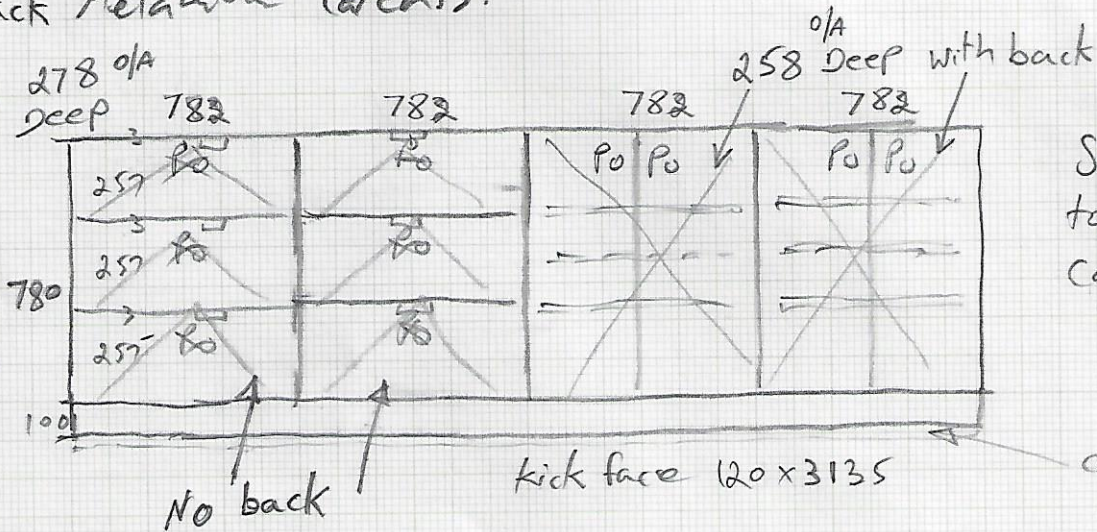

3135

880 High

3135 Top  
3130 Bot

Cut out existing carpet and dispose for future new carpet.

2 Pac Dulux Doors.  
Asparagus Spring. Matt  
Black Melamine carcasses.

Solid Top to all four cabinets.

Lip pull for drawers only

All carcasses 16mm Black melamine board texture finish. 3/16 2412

Doors Black Matt for 2 Pac. 1/18 2412

6 Drawers from Dorset Ultra Slim drawers 175mm high 250mm deep.