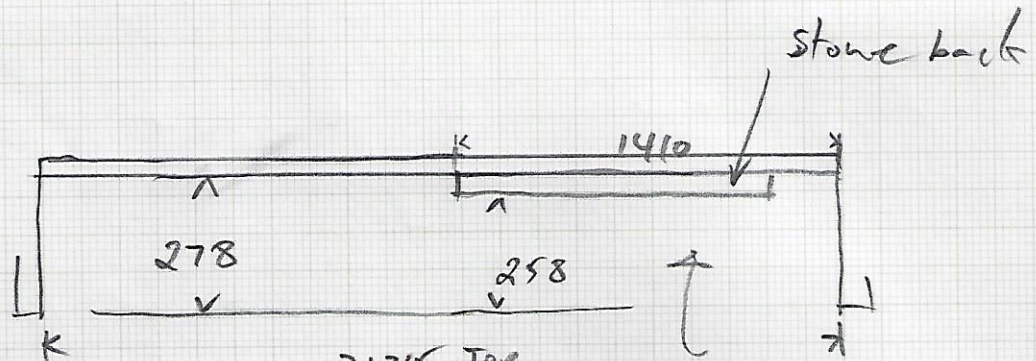

3135

880 High

3135 Top  
3130 Bot

Cut out existing carpet and dispose for future new carpet.

2 Pac Dulux Doors.  
Asparagus Spring. Matt  
Black Melamine carcasses.

Solid Top to all four cabinets.

Lip pull for drawers only

All carcasses 16mm Black melamine board texture finish. 3/16 2412

Doors Black Matt for 2 Pac. 1/18 2412

6 Drawers from Dorset Ultra Slim drawers 175mm high 250mm deep.