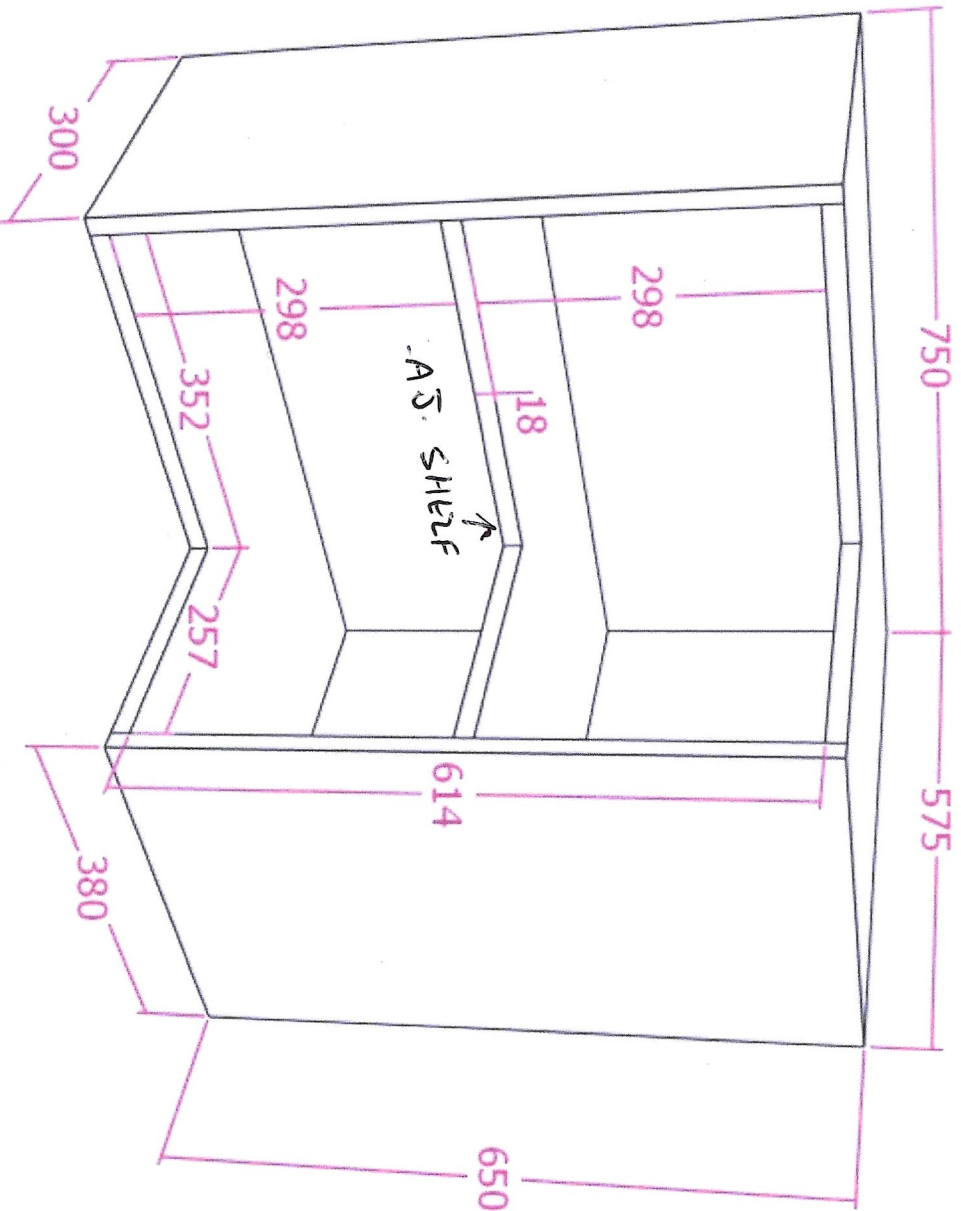

JOB NAME = MAX FIELD

CROSS CUT KITCHENS

▶ OVER HEND IN DOUBLE SIDED WHITE
BOARD TO BE PAINTED 18mm THICK

▶ NEED ASAP PLEASE