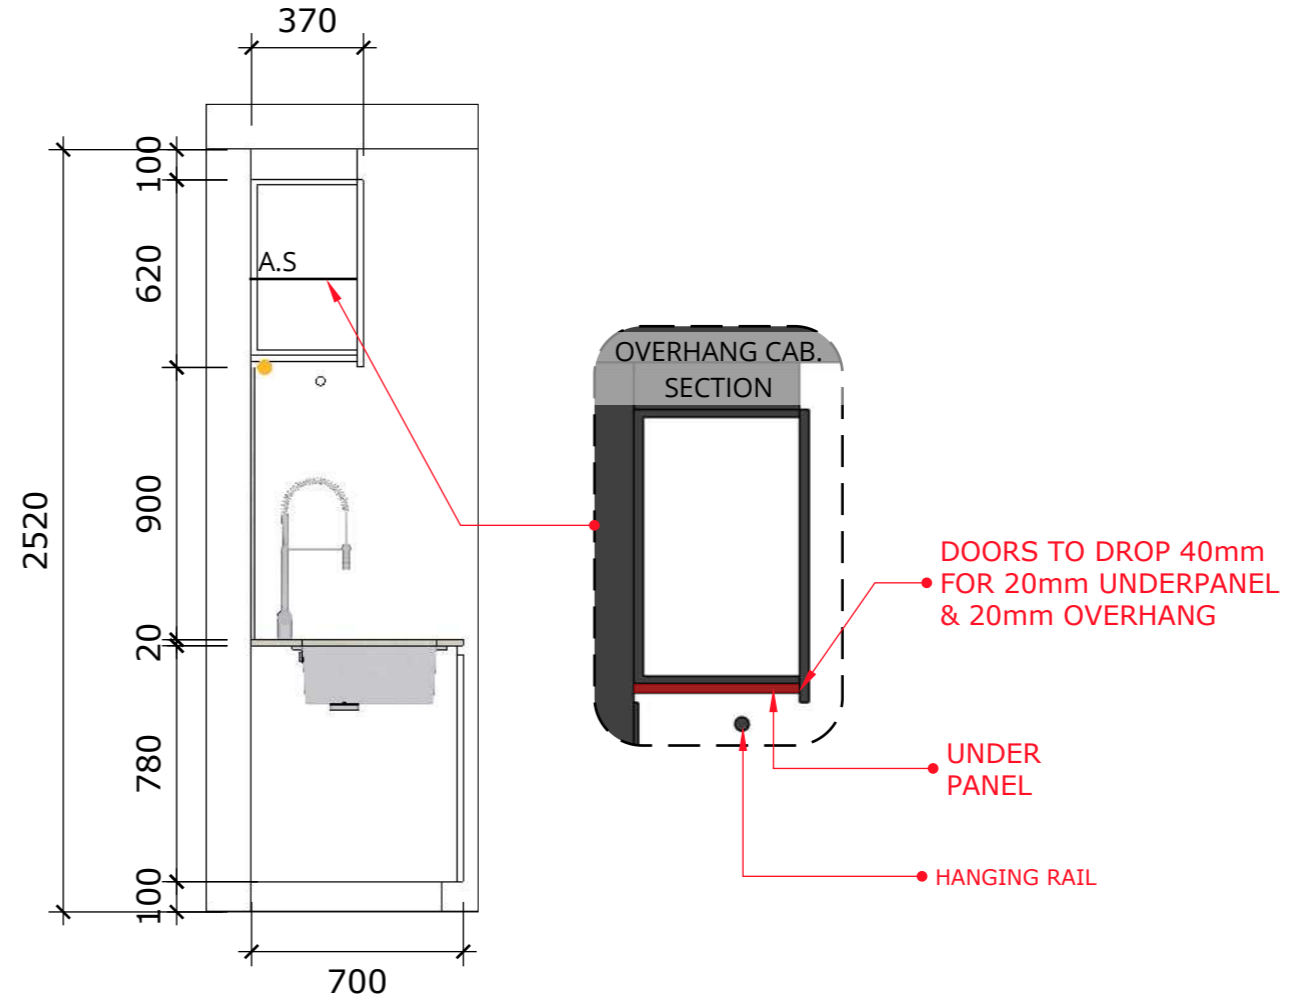

A :: ISLAND PLAN

001 scale: 1=25mm

A :: ISLAND ISOMETRIC DETAILS

002 scale: 1=25mm

A :: ISLAND ELEV. 1

003 scale: 1=25mm

A :: ISLAND ELEV. 2

004 scale: 1=25mm

A :: BROOM CAB. INTERNAL
002 scale: 1=25mm

DESIGNED BY
SHAI ZEEV
ABN: 47 640 715 279
6b Larman St, Bentleigh East 3165
Mob: 0407004576
E-mail: sales@thecabinetmerchant.com.au

PROJECT TITLE
KITCHEN &
LAUNDRY
CABINETS

CLIENT ADDRESS

CLIENT NAME

A :: LAUNDRY SECTION 1
001 scale: 1=25mm

A :: LAUNDRY SECTION 2
002 scale: 1=25mm

DESIGNED BY
SHAI ZEEV
ABN: 47 640 715 279
6b Larman St, Bentleigh East 3165
Mob: 0407004576
E-mail: sales@thecabinetmerchant.com.au