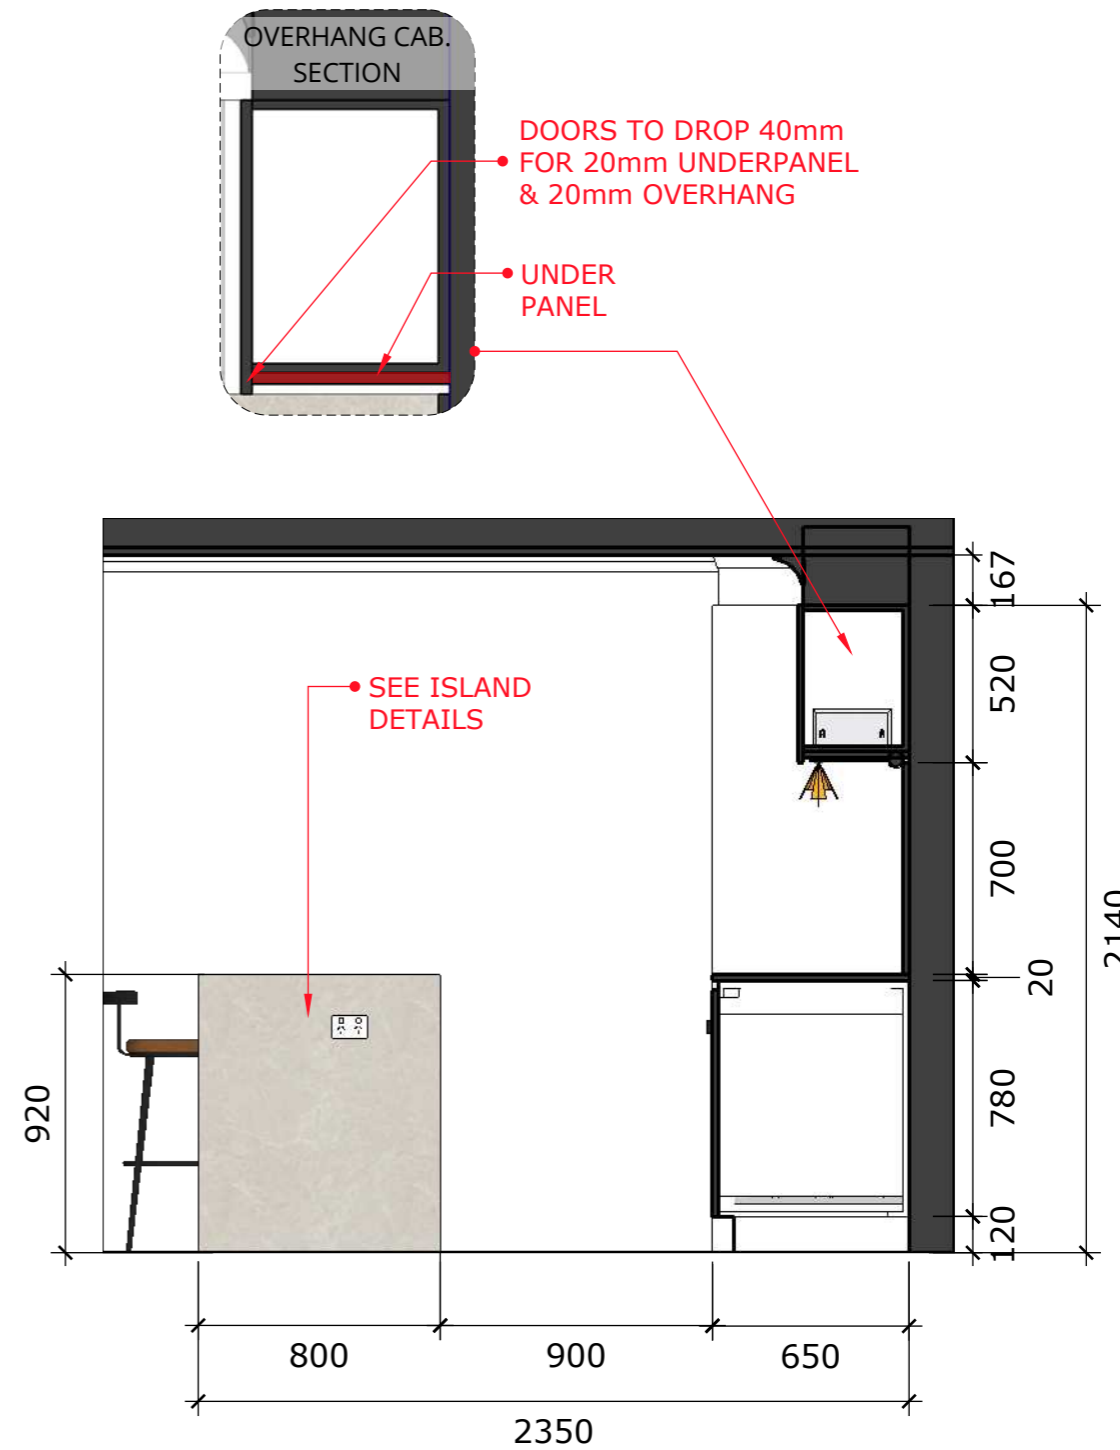

A :: KITCHEN ELEV. 3
002 scale: 1=25mm

NOTE:
- BENCHTOP BUILD TO 920mm HIGH FINISH TO 900mm HIGH (floor to build later)
- ALL PANELS & FILLERS OVERSIZE BY 20mm