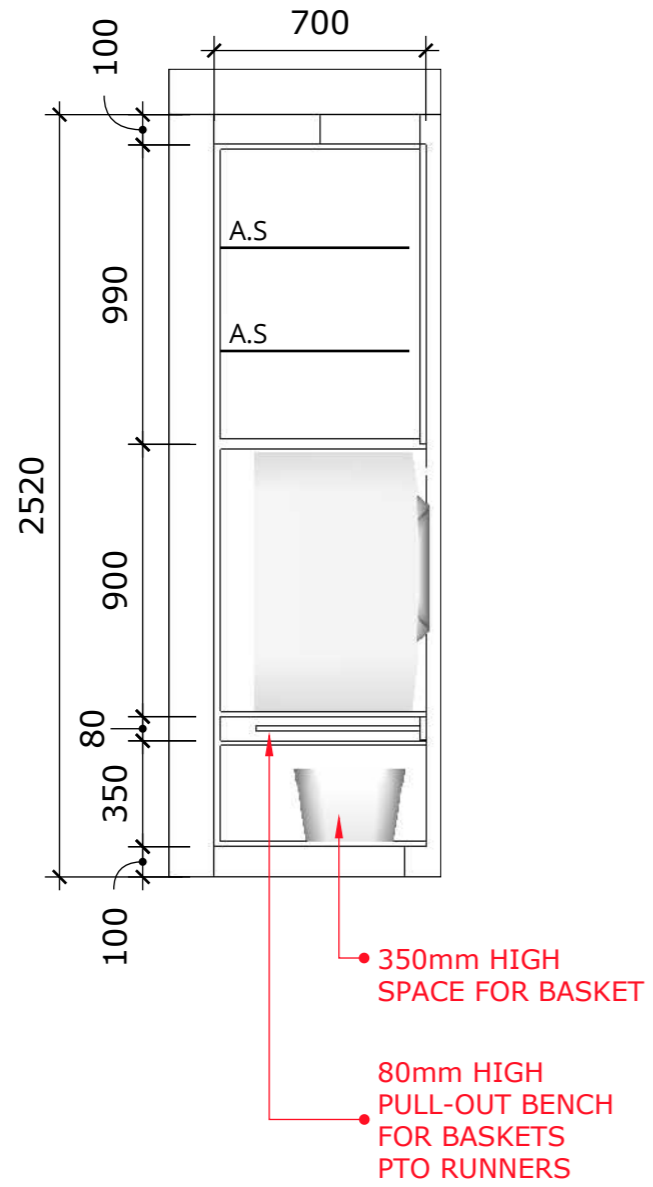

A :: LAUNDRY SECTION 1
001 scale: 1=25mm