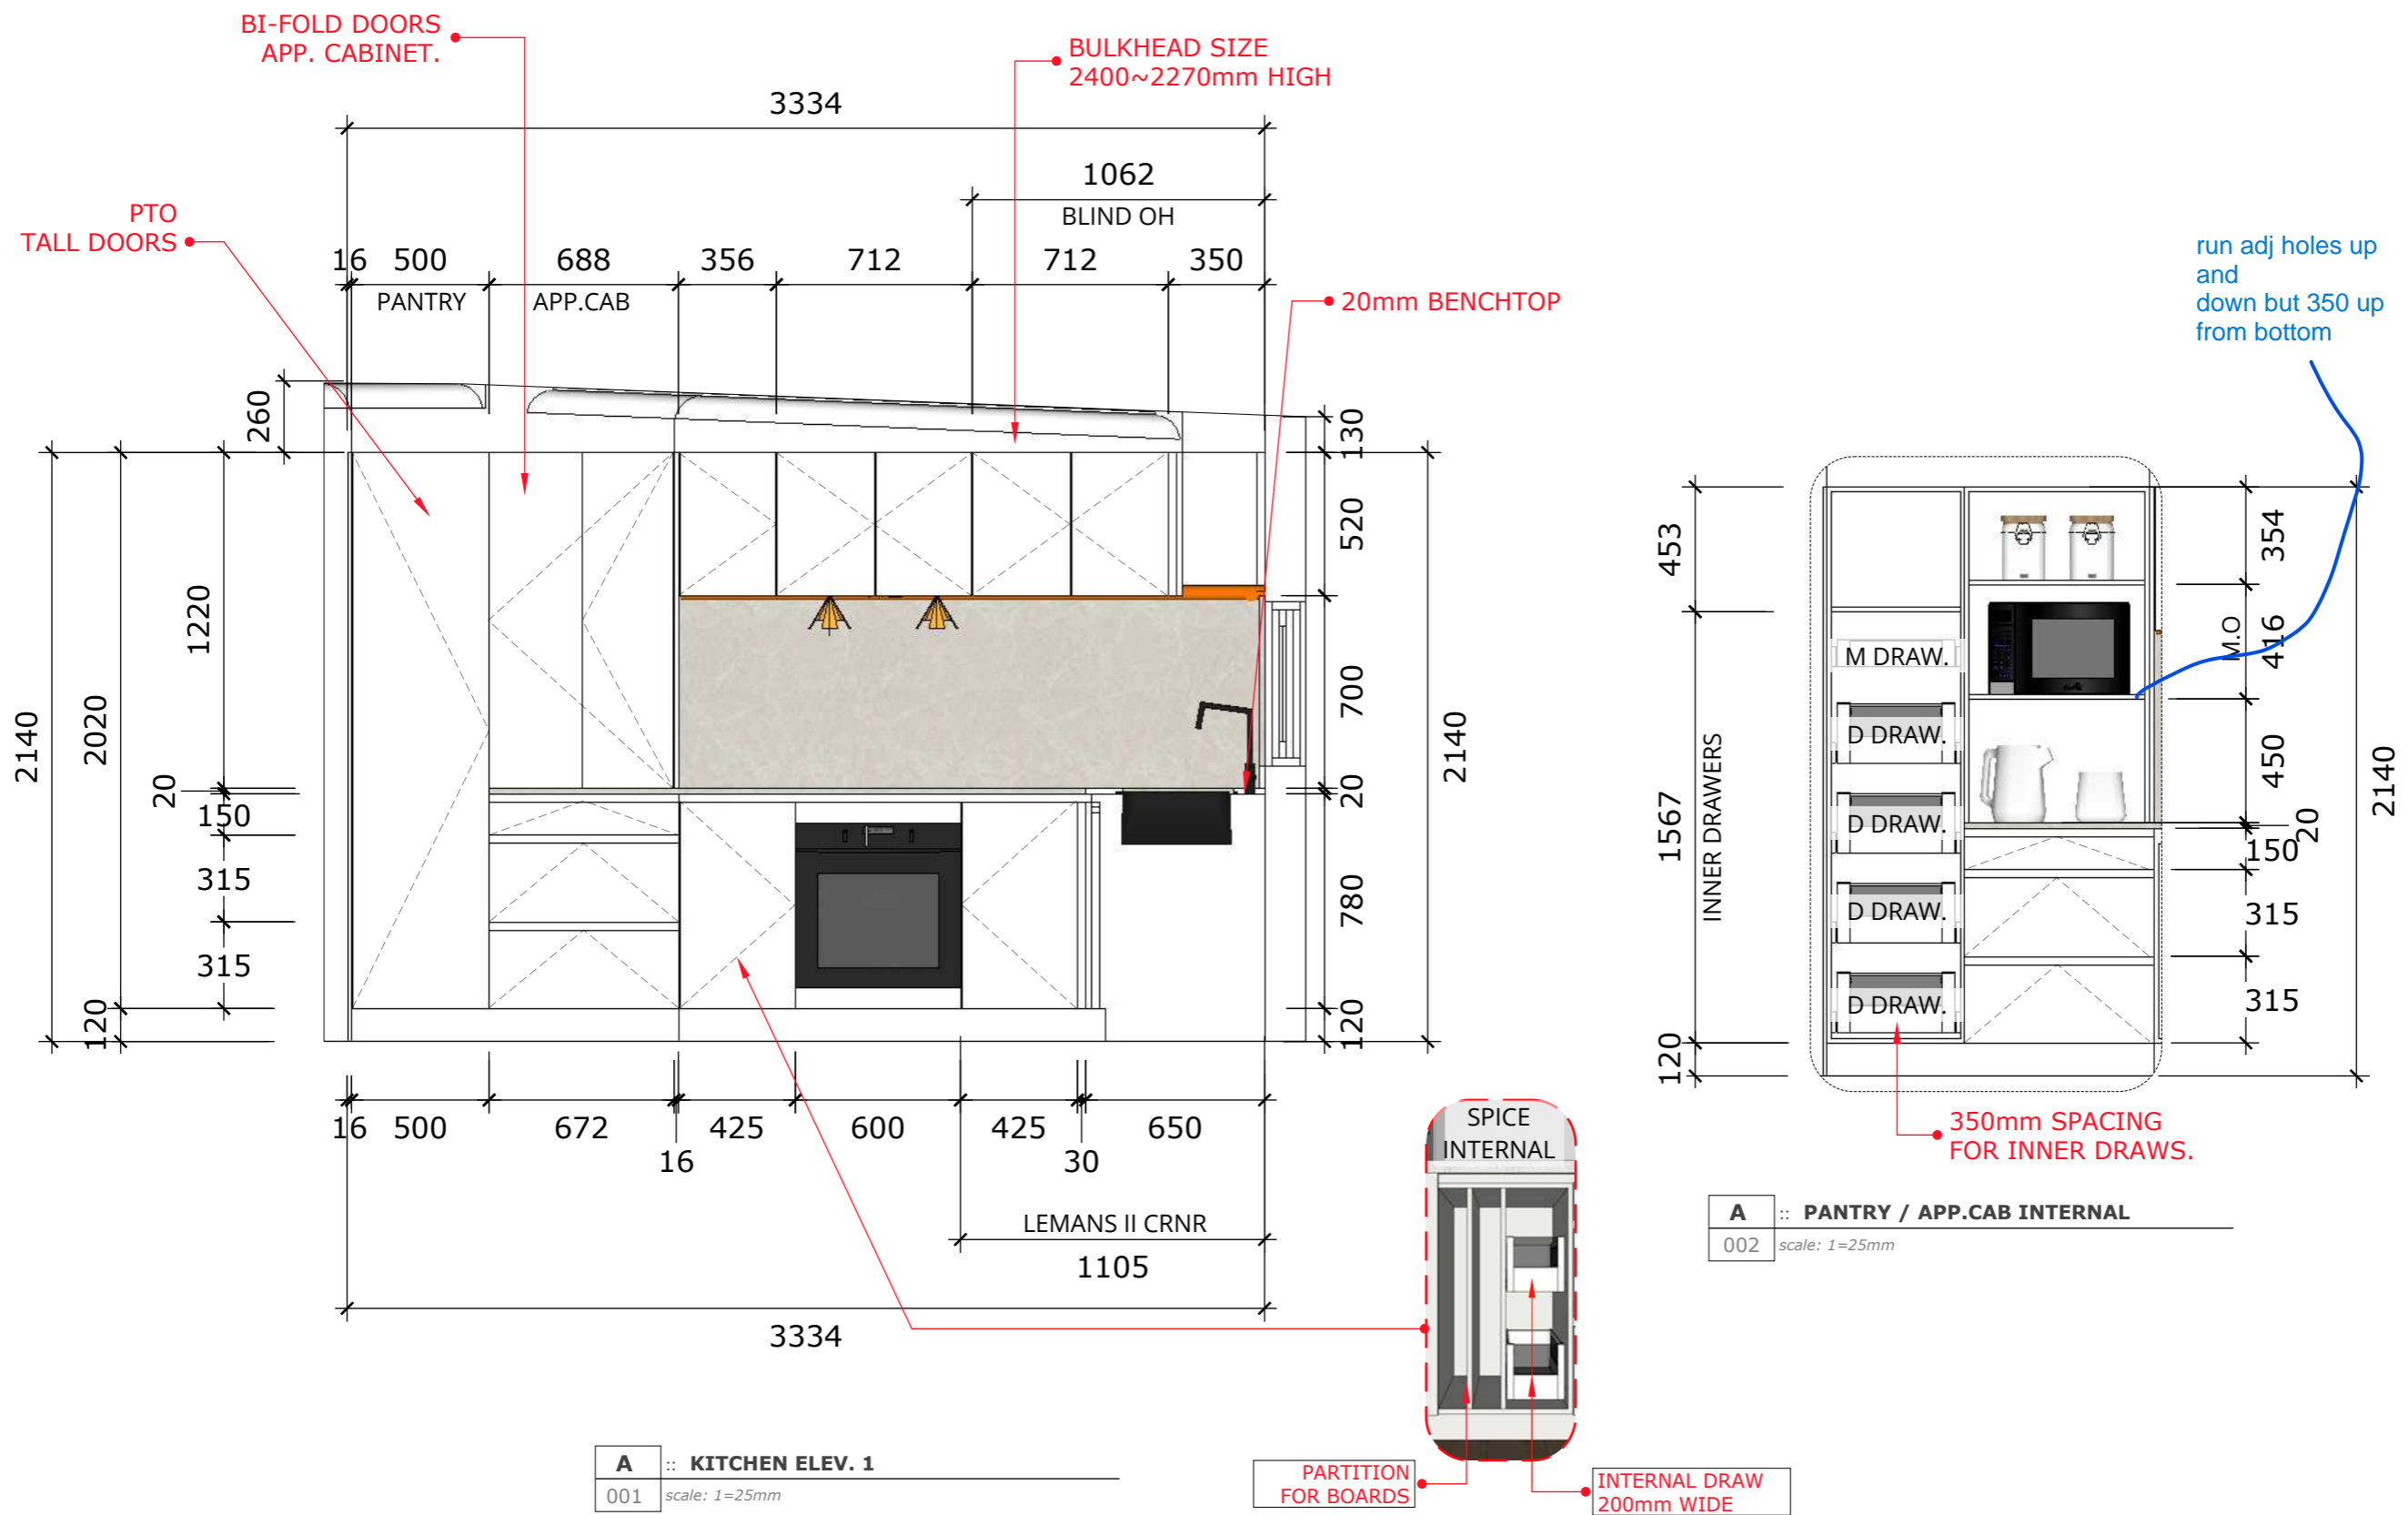

DESIGNED BY
SHAI ZEEV

ABN: 47 640 715 279
6b Larman St, Bentleigh East 3165
Mob: 0407004576
E-mail: sales@thecabinetmerchant.com.au

PROJECT TITLE
KITCHEN &
LAUNDRY
CABINETS

CLIENT ADDRESS

CLIENT NAME

NOTE:
- BENCHTOP BUILD TO 920mm HIGH FINISH TO 900mm HIGH (floor to build later)
- ALL PANELS & FILLERS OVERSIZE BY 20mm