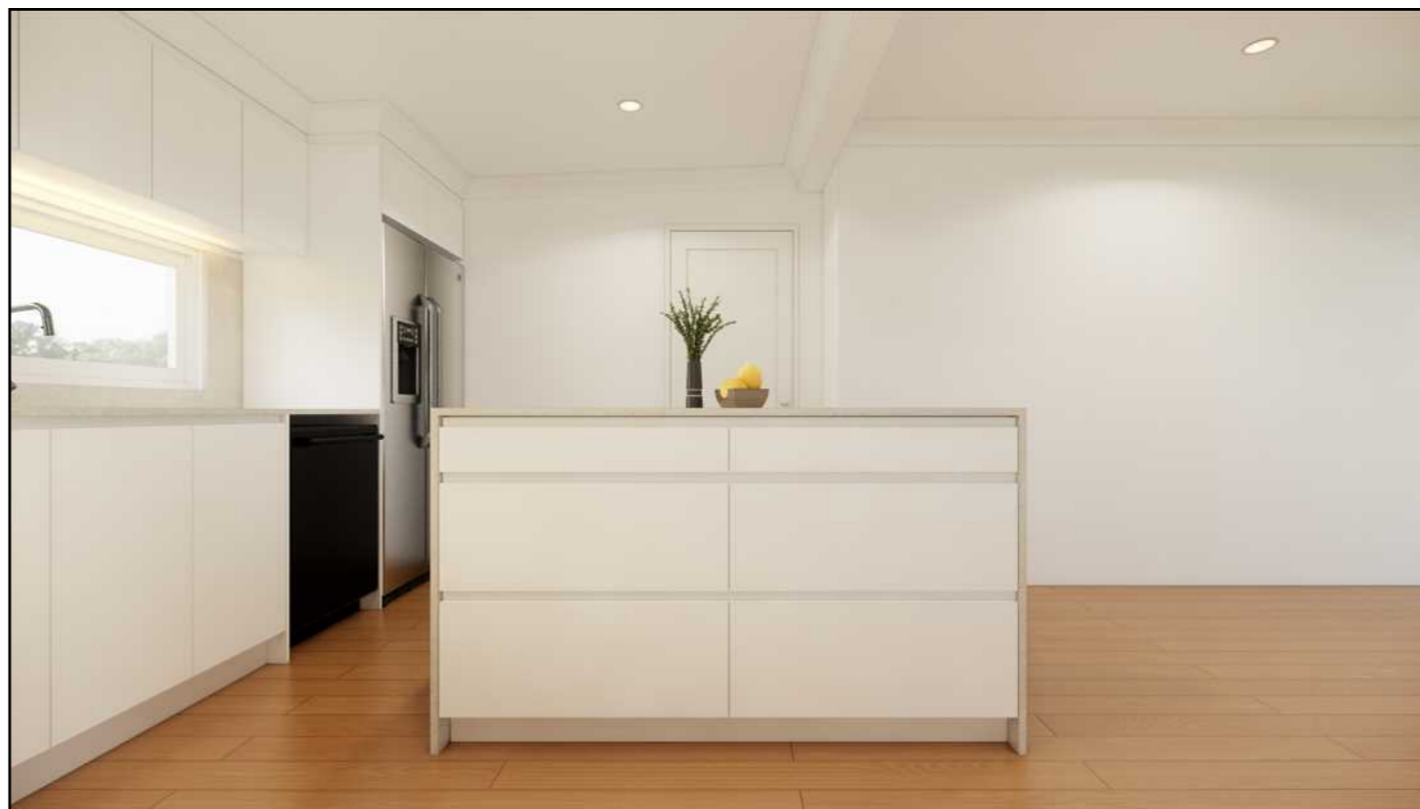

PROJECT TITLE
**KITCHEN &
LAUNDRY
CABINETS**

CLIENT ADDRESS

CLIENT NAME

THE **CABINET**
MERCHANT

AI KITCHEN PERSPECTIVE 5
Scale: NTS

KITCHEN PERSPECTIVE 6 **AI**
Scale: NTS

DESIGNED BY
SHAI ZEEV
ABN: 47 640 715 279
6b Larman St, Bentleigh East 3165
Mob: 0407004576
E-mail: sales@thecabinetmerchant.com.au