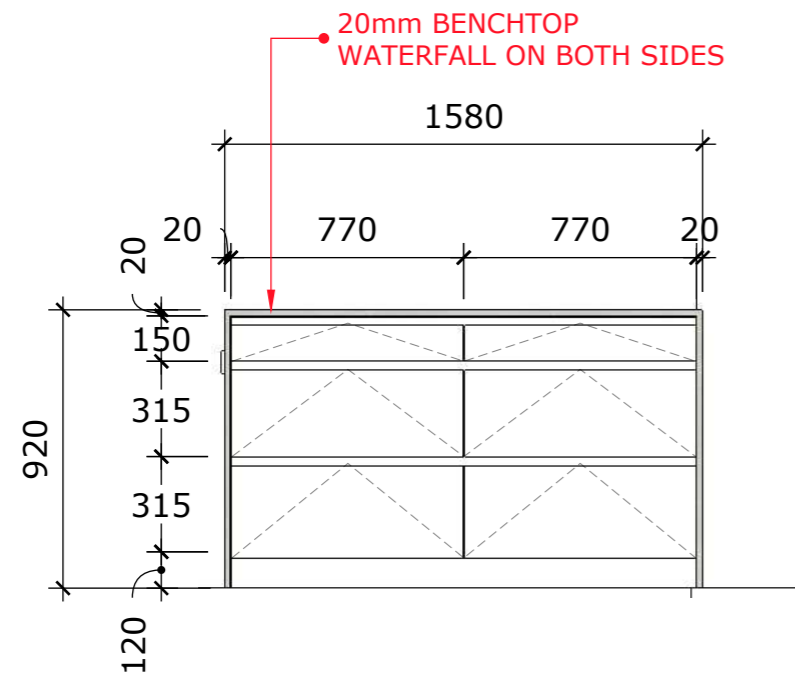

A :: ISLAND PLAN

001 scale: 1=25mm

A :: ISLAND ISOMETRIC DETAILS

002 scale: 1=25mm

A :: ISLAND ELEV. 1

003 scale: 1=25mm

A :: ISLAND ELEV. 2

004 scale: 1=25mm