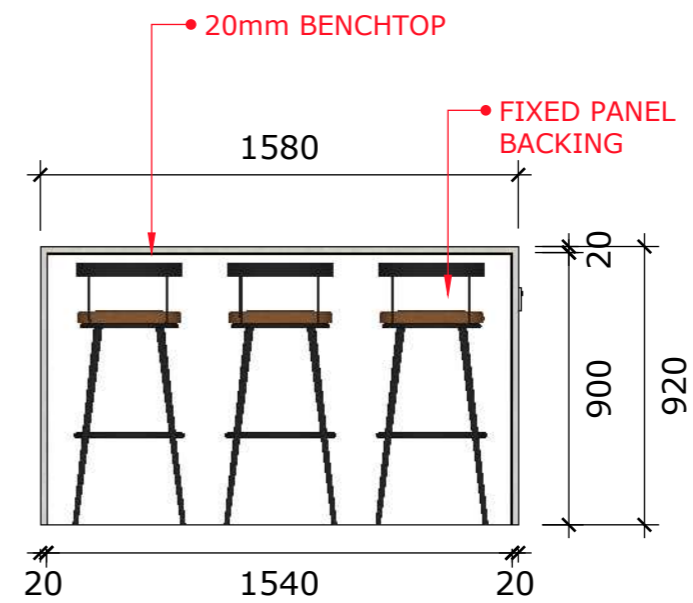

A :: ISLAND PLAN

001 scale: 1=25mm

A :: ISLAND ISOMETRIC DETAILS

002 scale: 1=25mm

A :: ISLAND ELEV. 1

003 scale: 1=25mm

A :: ISLAND ELEV. 2

004 scale: 1=25mm