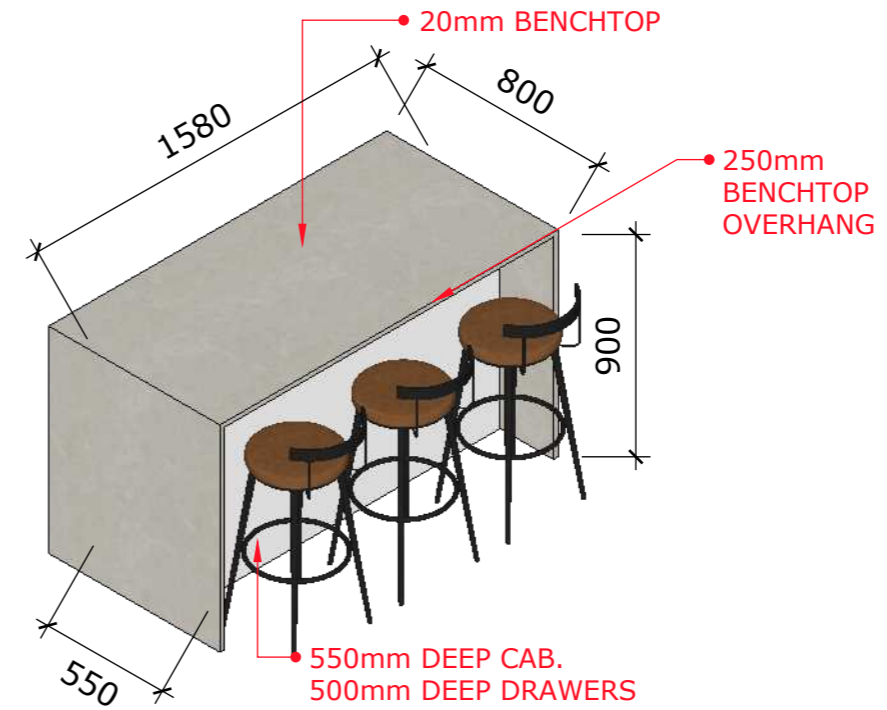

PROJECT TITLE
KITCHEN &
LAUNDRY
CABINETS

CLIENT ADDRESS

CLIENT NAME

A :: KITCHEN ELEV. 2
001 scale: 1=25mm

A :: KITCHEN ELEV. 3
002 scale: 1=25mm

NOTE:
- BENCHTOP BUILD TO 920mm HIGH FINISH TO 900mm HIGH (floor to build later)
- ALL PANELS & FILLERS OVERSIZE BY 20mm

A :: ISLAND PLAN

001 scale: 1=25mm

A :: ISLAND ISOMETRIC DETAILS

002 scale: 1=25mm

A :: ISLAND ELEV. 1

003 scale: 1=25mm

A :: ISLAND ELEV. 2

004 scale: 1=25mm