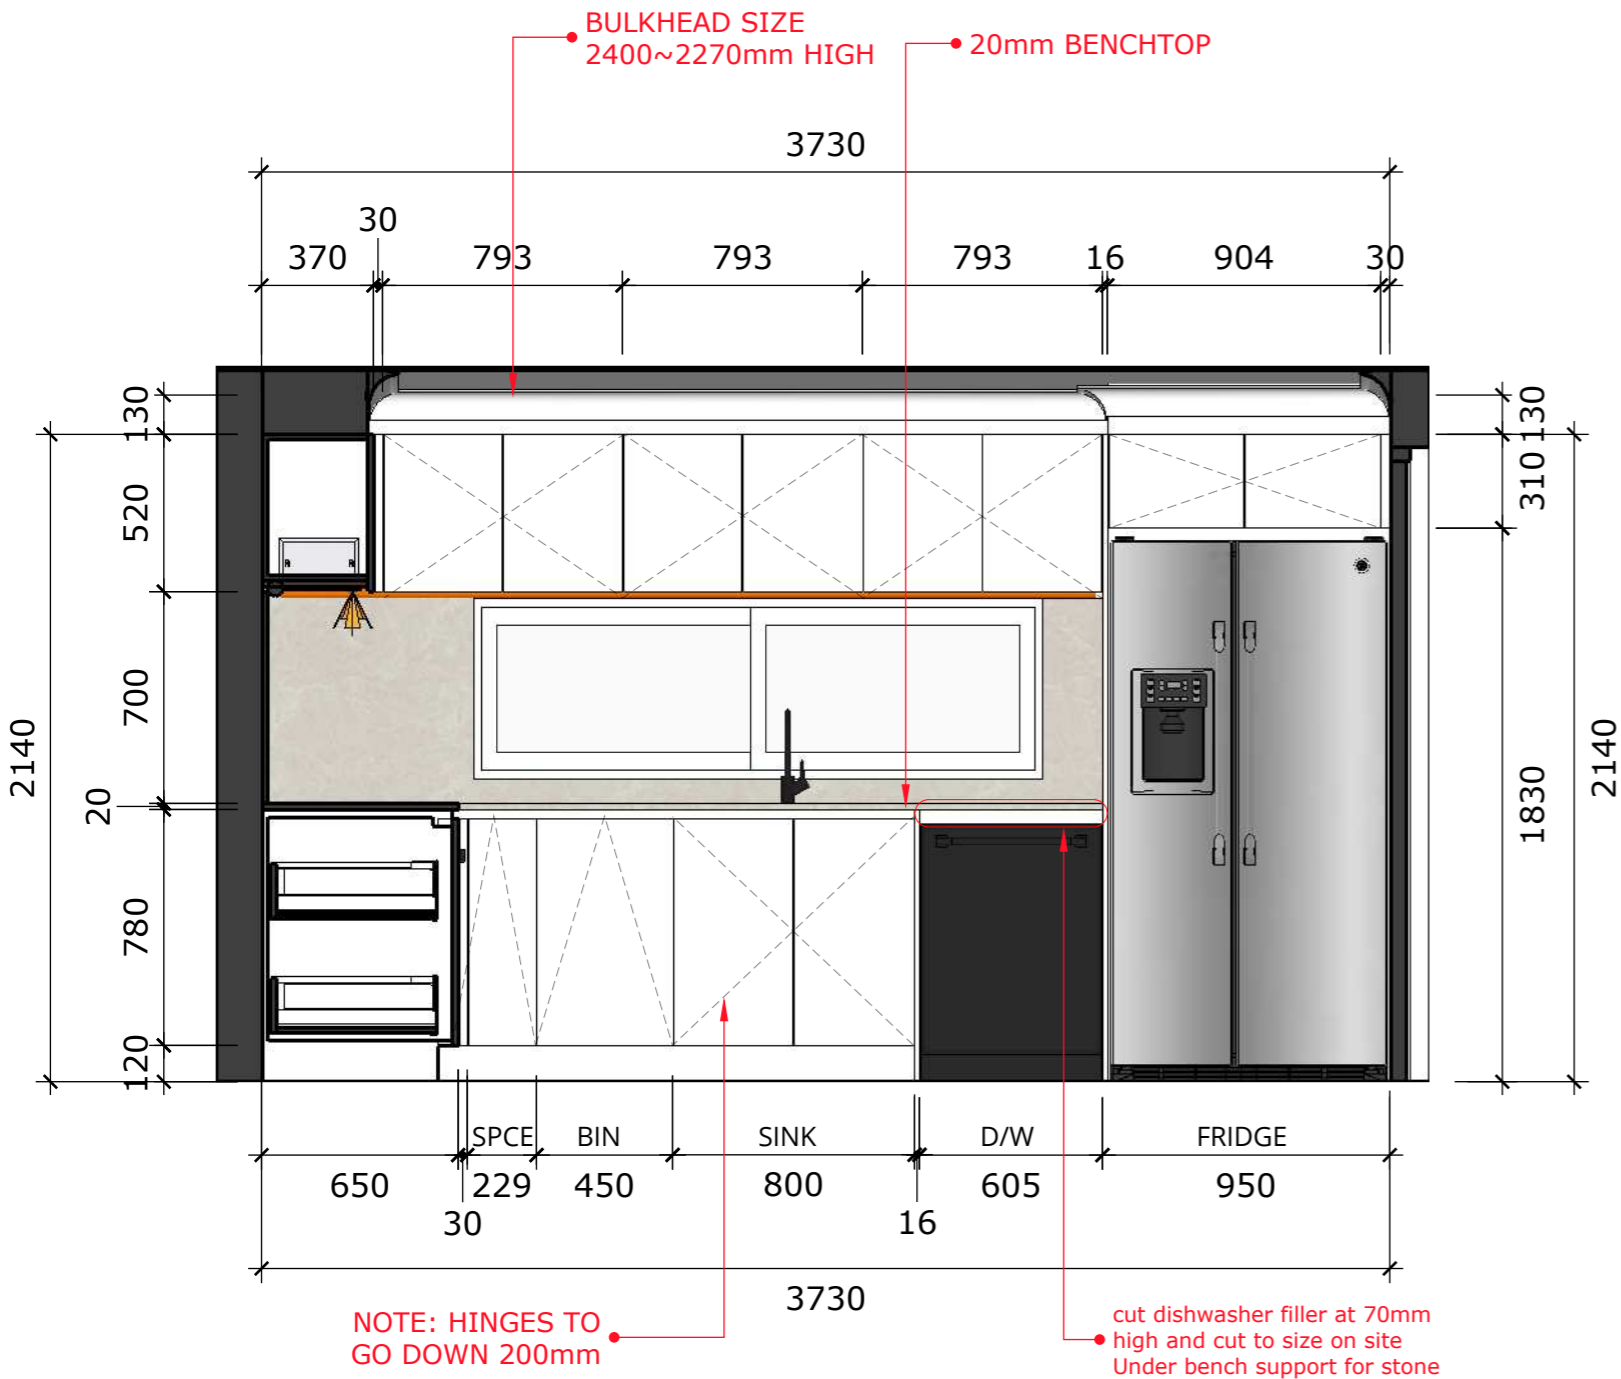

DESIGNED BY
SHAI ZEEV

ABN: 47 640 715 279
6b Larman St, Bentleigh East 3165
Mob: 0407004576
E-mail: sales@thecabinetmerchant.com.au

PROJECT TITLE
KITCHEN &
LAUNDRY
CABINETS

CLIENT ADDRESS

CLIENT NAME

A :: KITCHEN ELEV. 2
001 scale: 1=25mm