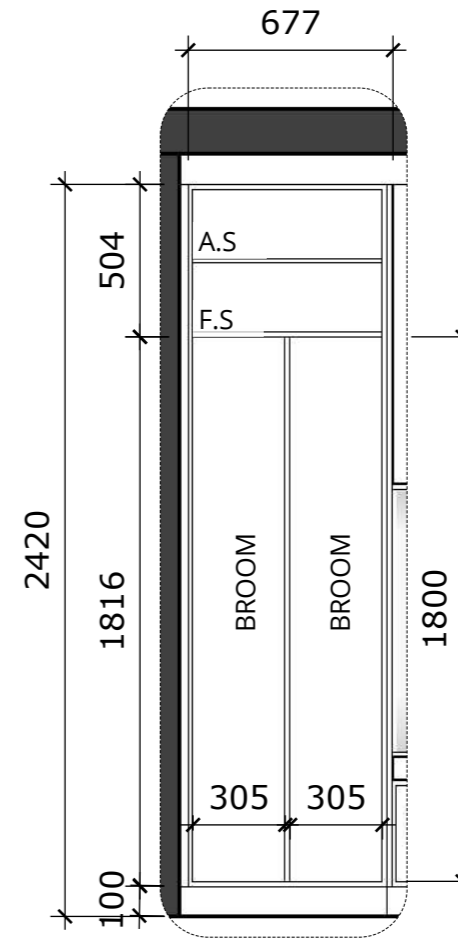

A :: ISLAND PLAN

001 scale: 1=25mm

A :: ISLAND ISOMETRIC DETAILS

002 scale: 1=25mm

A :: ISLAND ELEV. 1

003 scale: 1=25mm

A :: ISLAND ELEV. 2

004 scale: 1=25mm

DESIGNED BY
SHAI ZEEV
ABN: 47 640 715 279
6b Larman St, Bentleigh East 3165
Mob: 0407004576
E-mail: sales@thecabinetmerchant.com.au

PROJECT TITLE
KITCHEN &
LAUNDRY
CABINETS

CLIENT ADDRESS

CLIENT NAME

A :: LAUNDRY FRONT ELEV.
001 scale: 1=25mm

A :: BROOM CAB. INTERNAL
002 scale: 1=25mm

DESIGNED BY
SHAI ZEEV
ABN: 47 640 715 279
6b Larman St, Bentleigh East 3165
Mob: 0407004576
E-mail: sales@thecabinetmerchant.com.au

PROJECT TITLE
KITCHEN &
LAUNDRY
CABINETS

CLIENT ADDRESS

CLIENT NAME

A :: LAUNDRY SECTION 1
001 scale: 1=25mm

A :: LAUNDRY SECTION 2
002 scale: 1=25mm

DESIGNED BY
SHAI ZEEV
ABN: 47 640 715 279
6b Larman St, Bentleigh East 3165
Mob: 0407004576
E-mail: sales@thecabinetmerchant.com.au