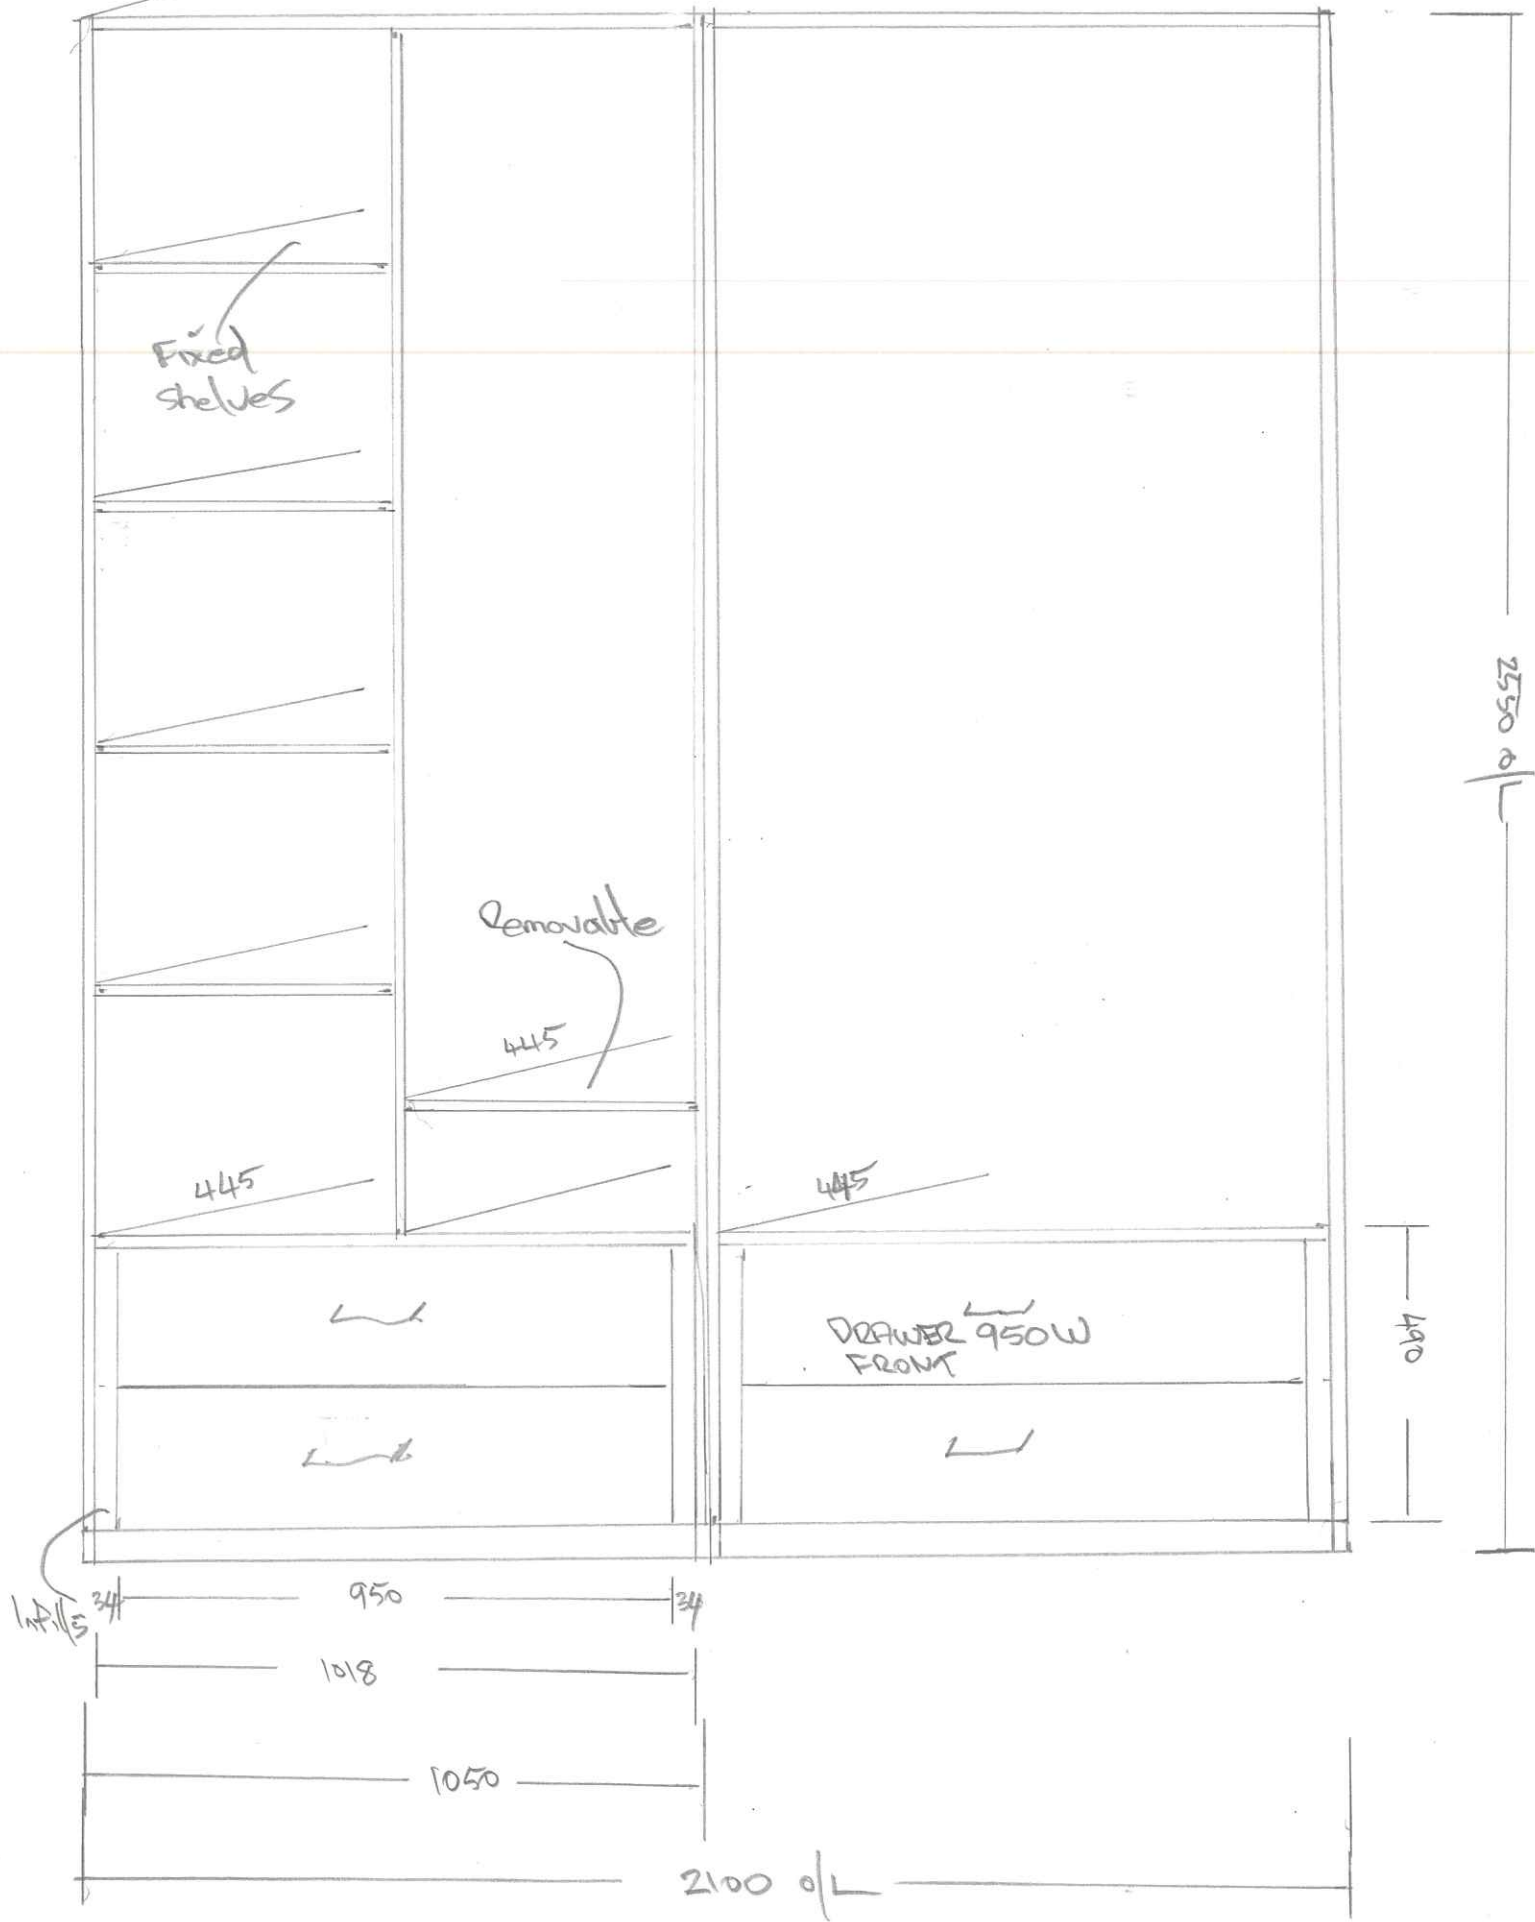

All Citrus Tekform soft close hardware
KEVIN MANKE P/L 049 399 767
EMAIL KTH87252@BIGPOND.NET.AU

650

* Infills to be 100mm
Capping 68mm x 2400
All to match classic White Breeze

Capping Mould

2600 o/L

2500

2100

2200 o/L