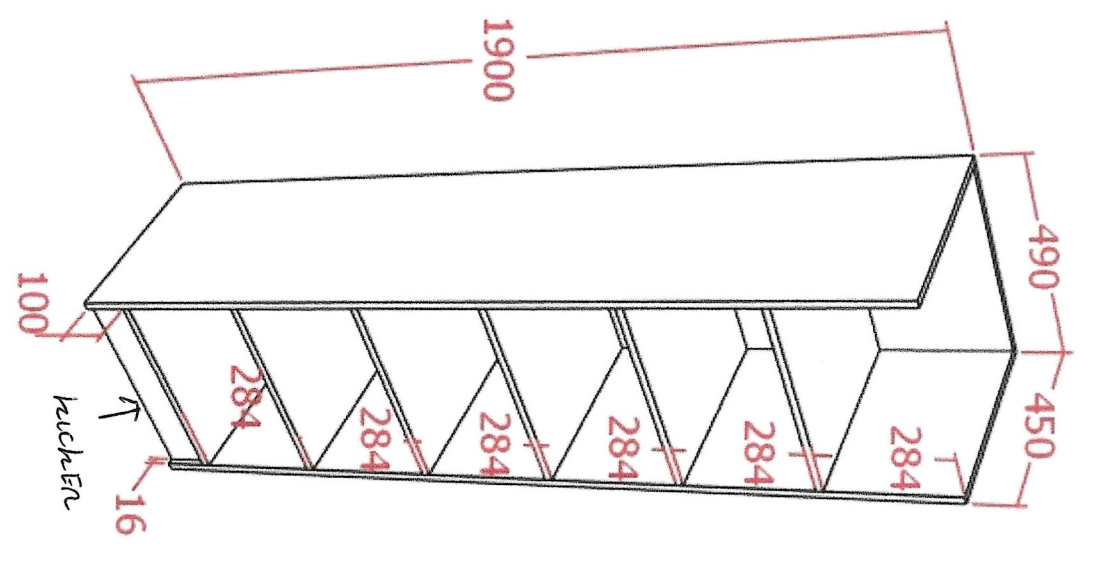

CROSS CUT KITCHENS
JOB NAME - 11 FOREST HILL

1 X ROBE →

PLEASE

ALL WHITE 1mm 16mm
STANDARD WITH S
ADJUSTABLE SHELF
SPACED EVEN THANKS

- 1) 1894 X 556 EDGE 1 LONG
- 1) 1895 X 455 EDGE 1 LONG.

PANELS 16mm 1mm