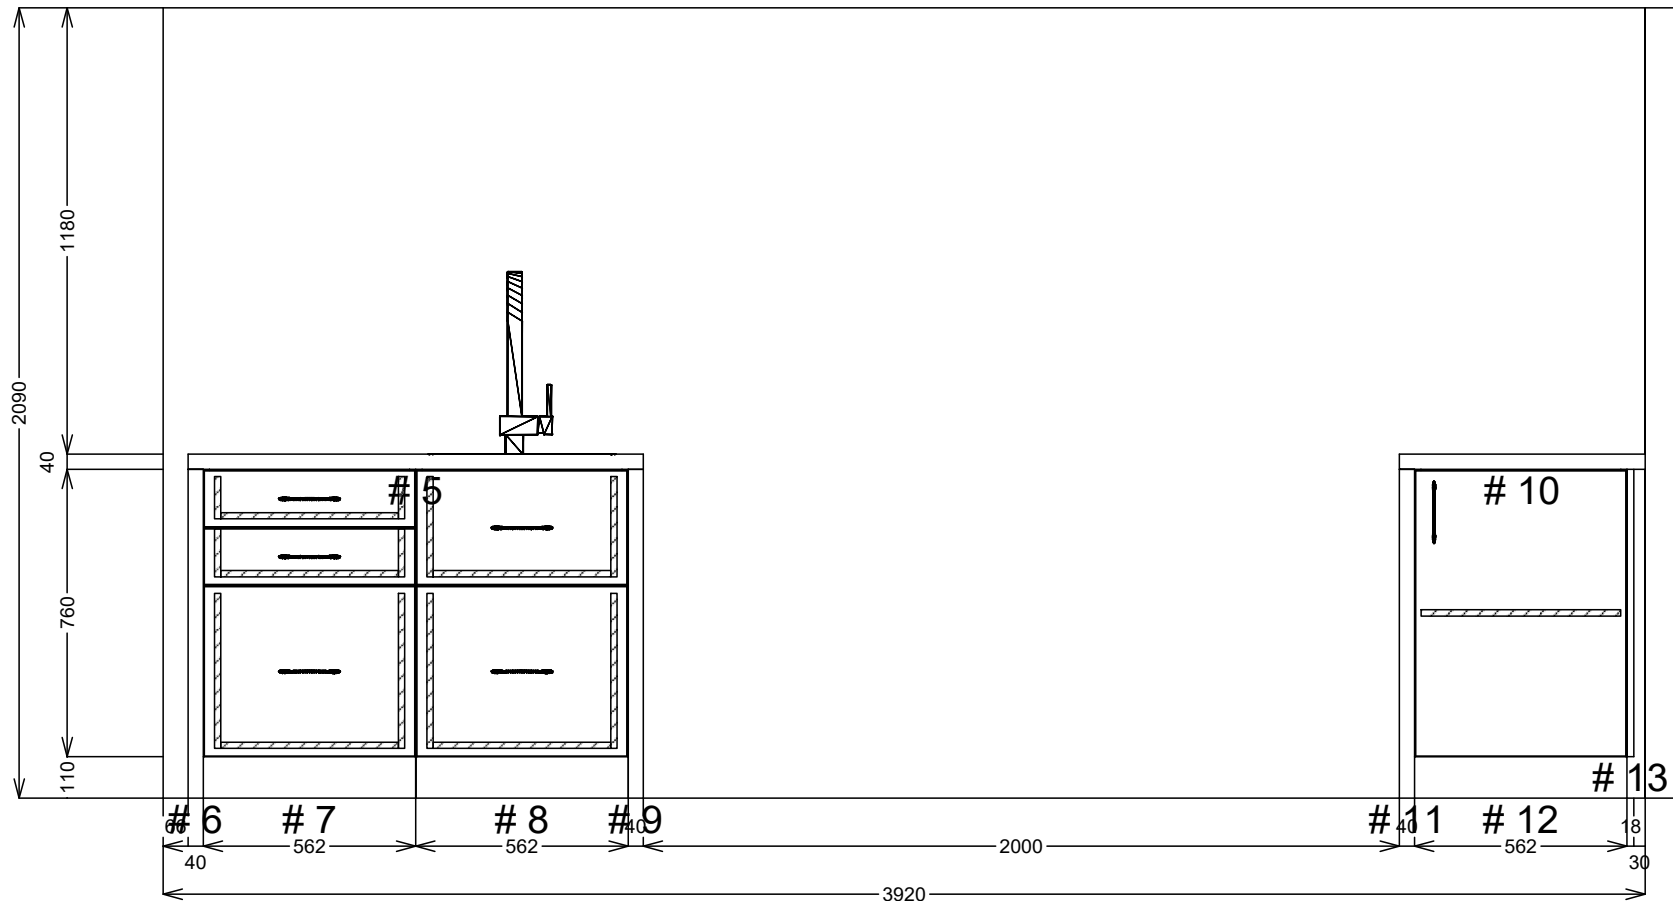

<b>SJ Custom Kitchens</b>	Phone: 0432 101 986	Job #: Job	Site Contact: ben pakenham	Date: 17/02/25
	Email: sjcustomkitchens@hotmail.com	Job Name: Default	Site Phone:	Drawn By:
	Web: www.sjcustomkitchens.com	Room #:	Site Address: ben pakenham	Drawing #: 1
		Room Name:	City: State: Victoria.	Scale: NTS