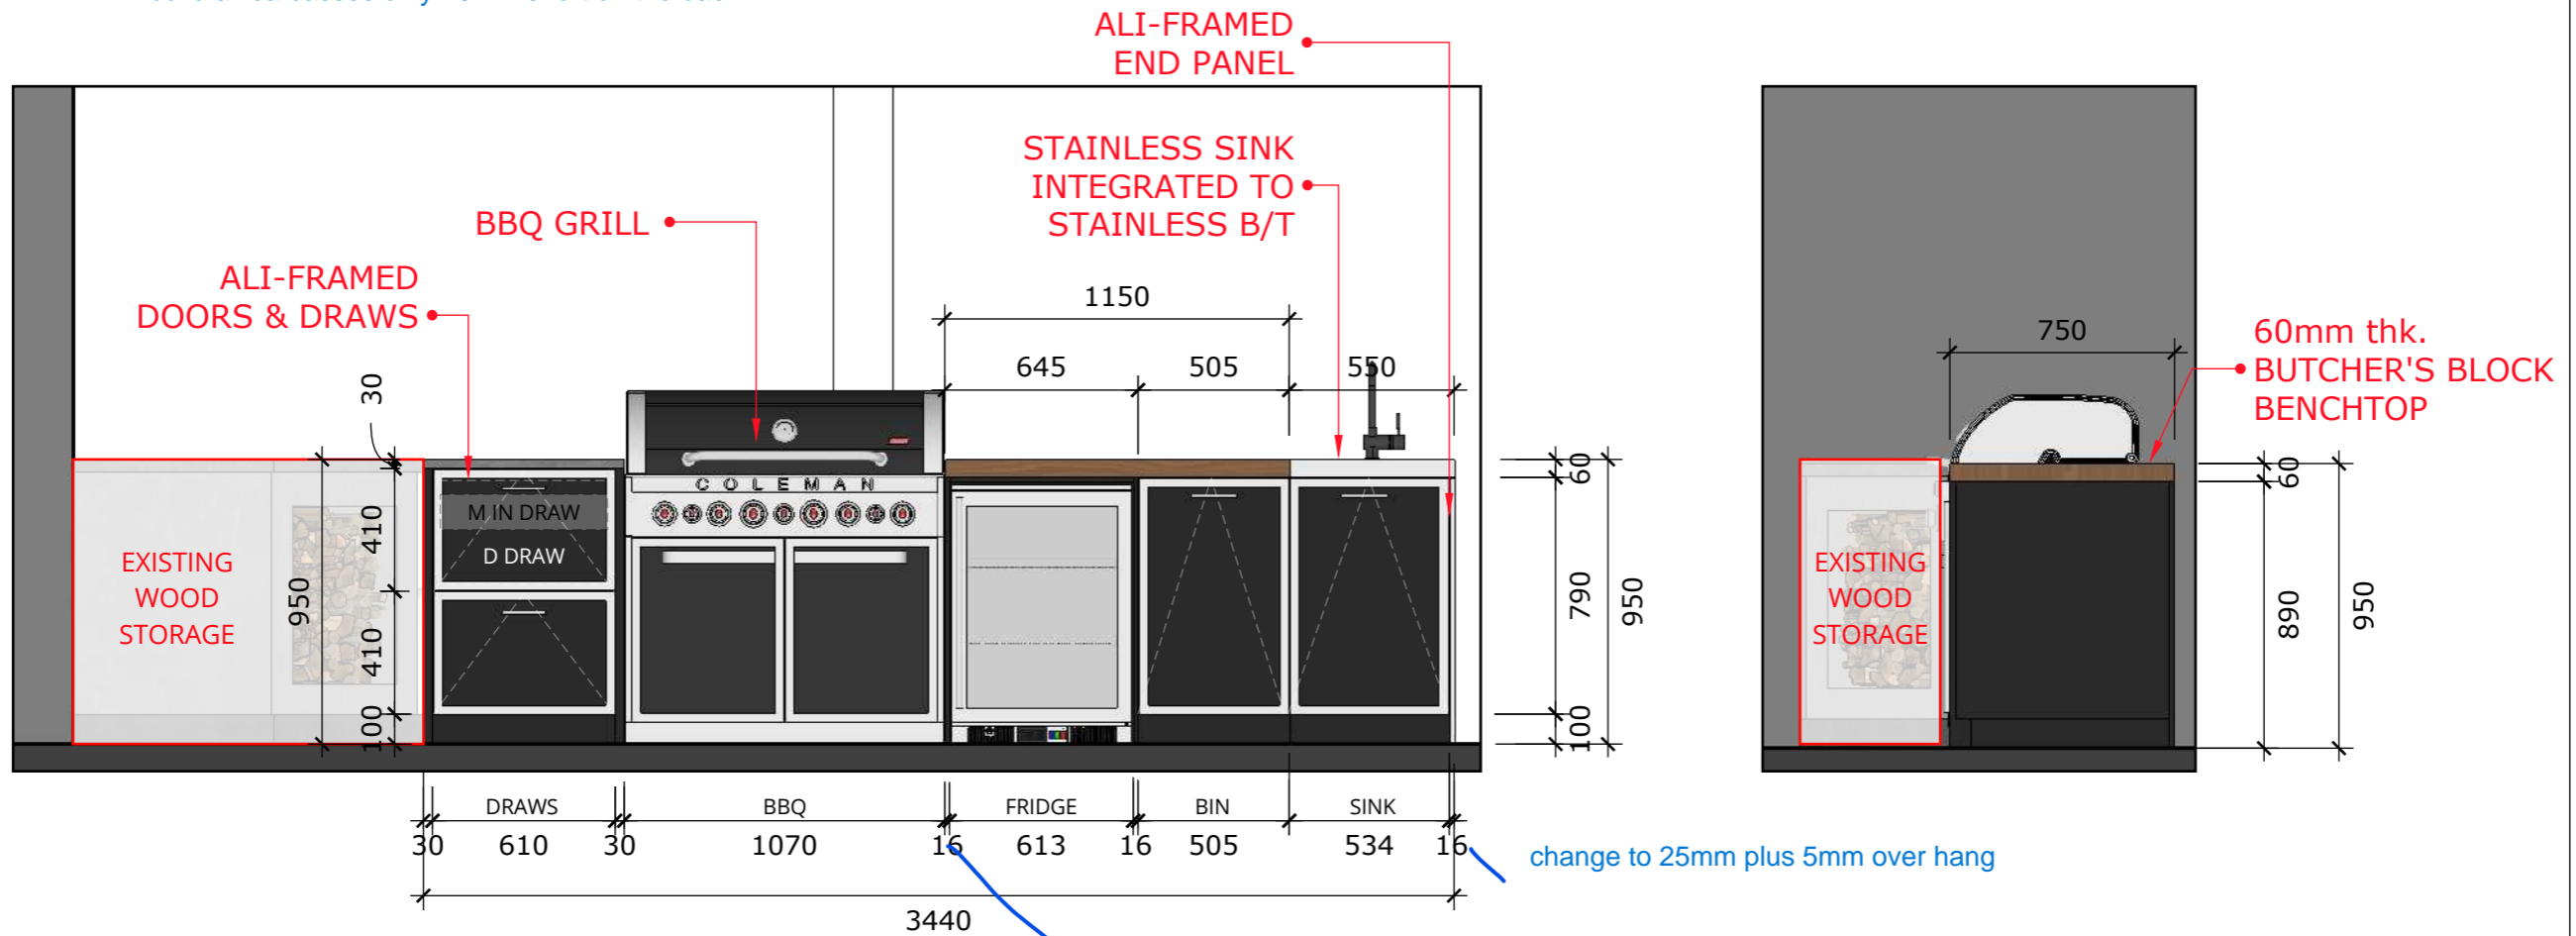

PROJECT TITLE  
**BBQ JOINERIES**

CLIENT ADDRESS

CLIENT NAME

**A** :: BBQ PLAN  
001 scale: 1=25mm

build all carcasses only 40mm short on the back

**A** :: BBQ FRONT ELEV.  
002 scale: 1=25mm

**A** :: BBQ CROSS SECTION  
003 scale: 1=25mm