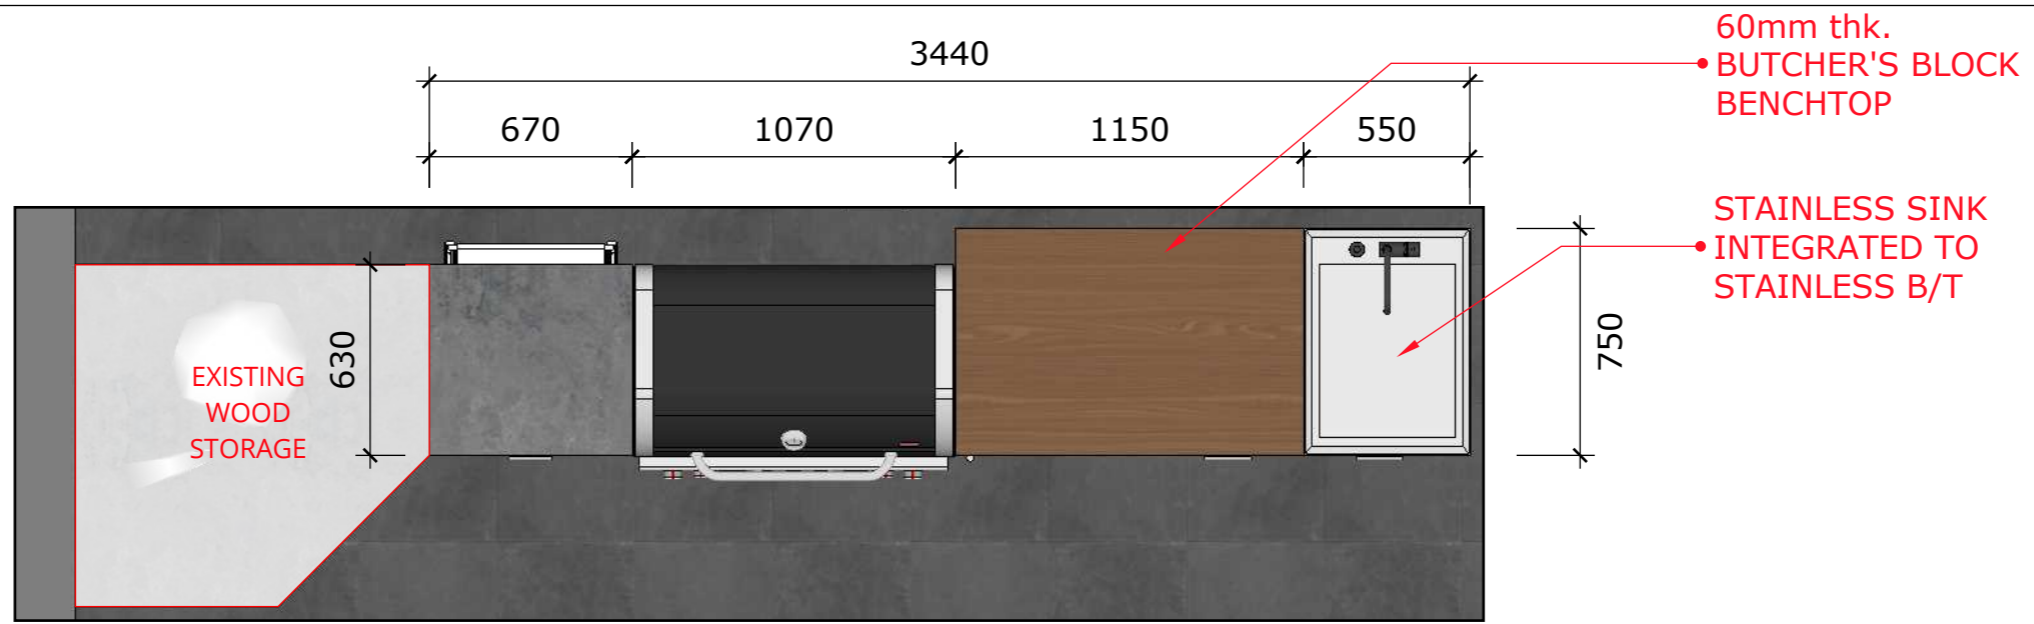

PROJECT TITLE  
**BBQ JOINERIES**

CLIENT ADDRESS

CLIENT NAME

**A** :: BBQ PLAN  
001 scale: 1=25mm

build all carcasses only 40mm short on the back

**A** :: BBQ FRONT ELEV.  
002 scale: 1=25mm

**A** :: BBQ CROSS SECTION  
003 scale: 1=25mm