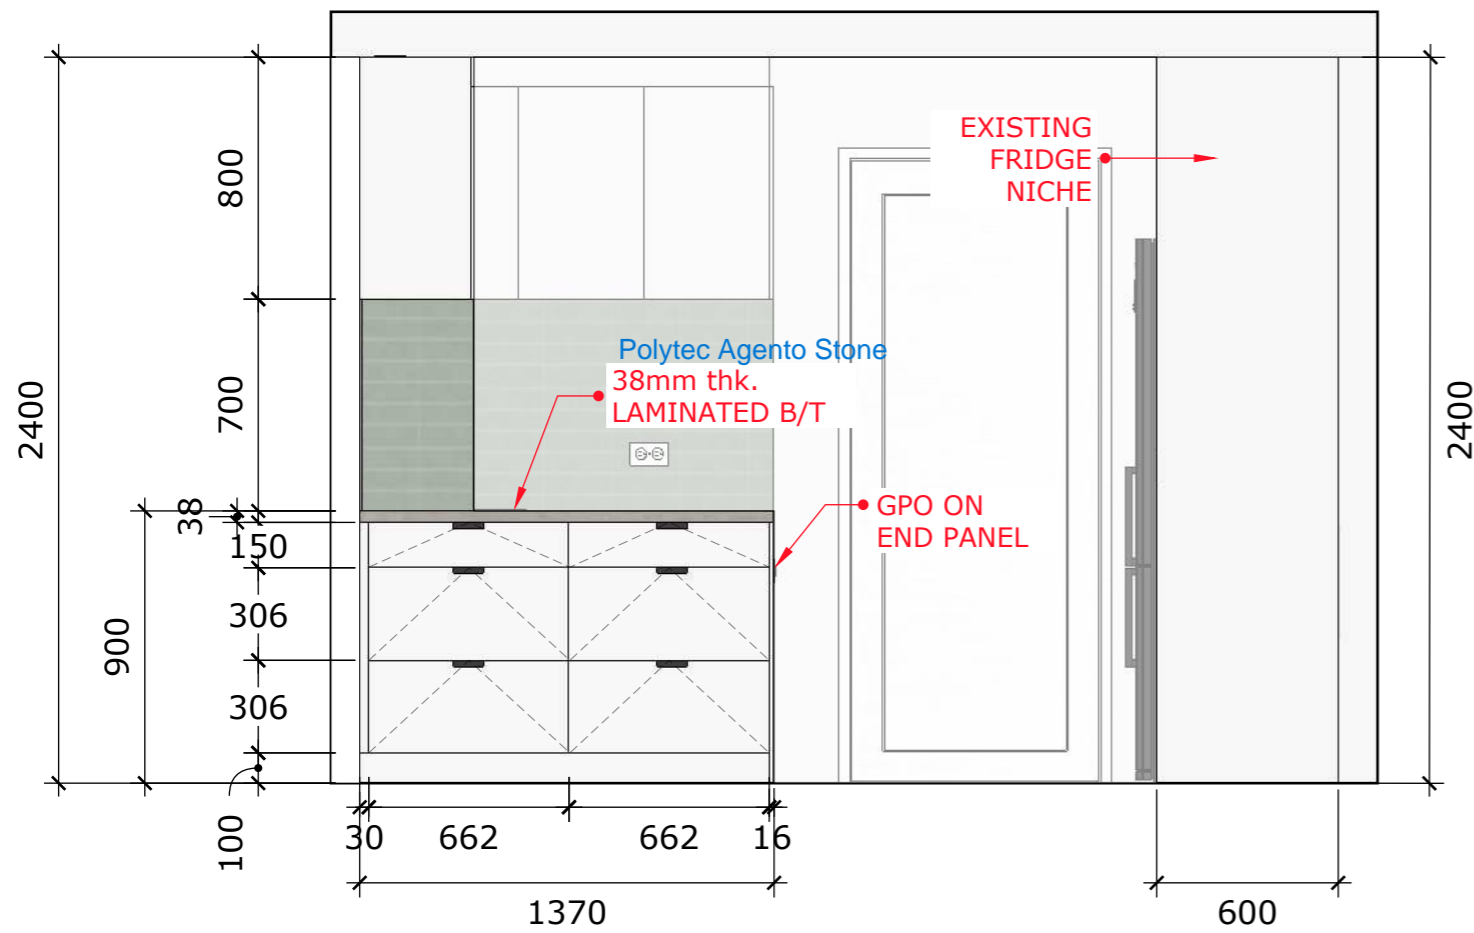

A :: KITCHEN ELEVATION 1
001 scale: 1=25mm