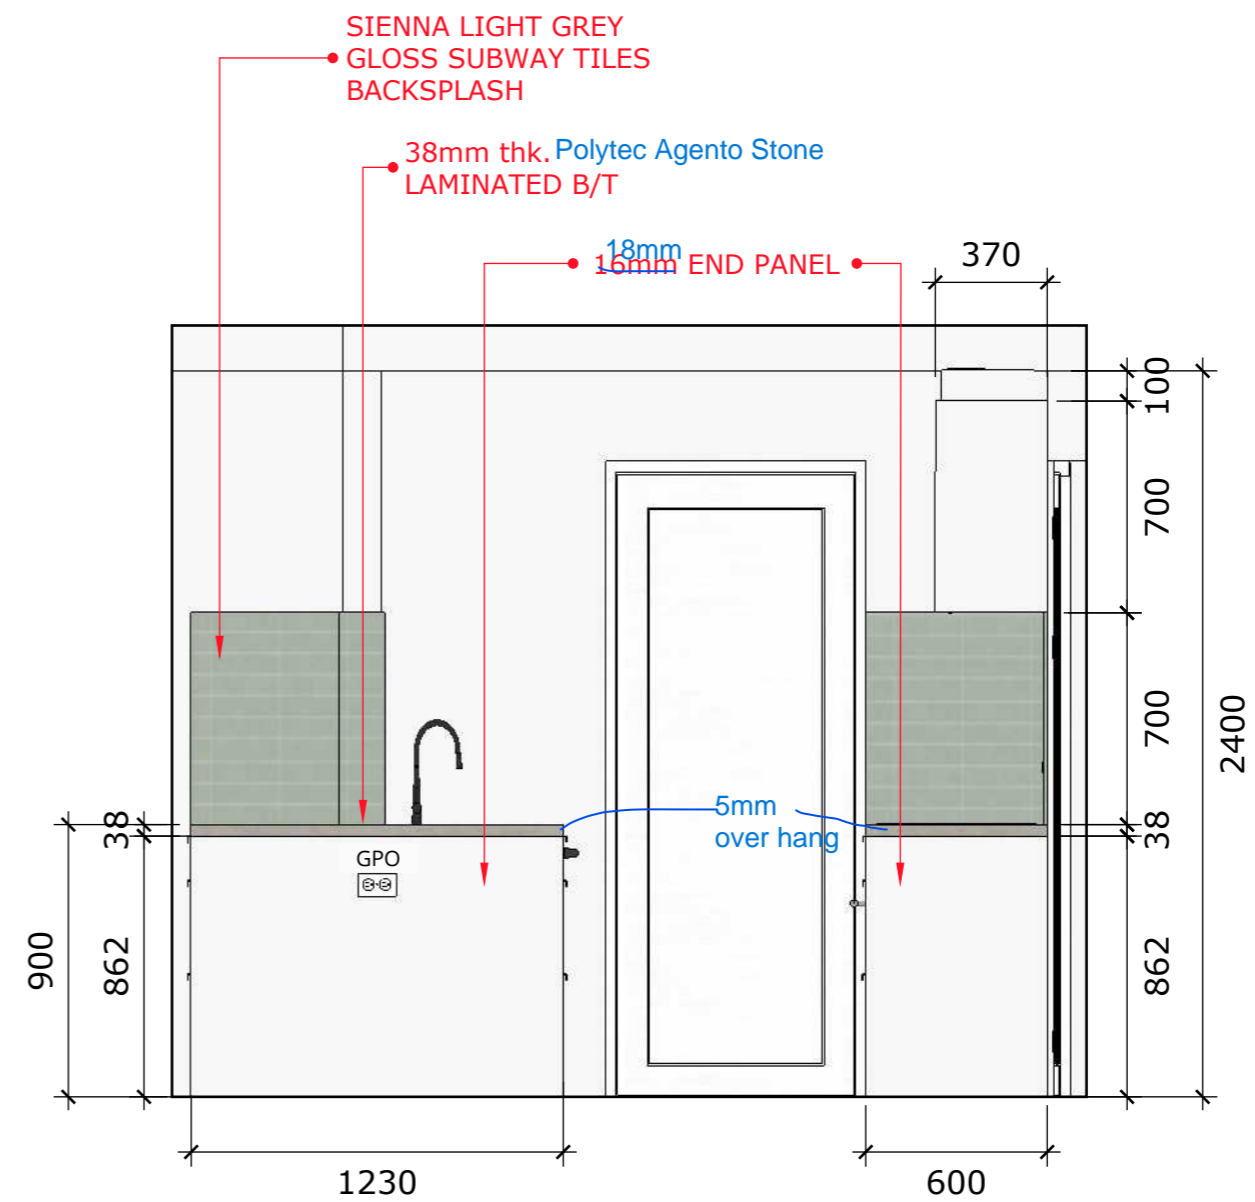

A :: KITCHEN ELEVATION 4
002 scale: 1=25mm

DESIGNED BY
SHAI ZEEV

ABN: 47 640 715 279
6b Larman St, Bentleigh East 3165
Mob: 0407004576
E-mail: sales@thecabinetmerchant.com.au

PROJECT TITLE
KITCHEN CABINETS

CLIENT ADDRESS

CLIENT NAME