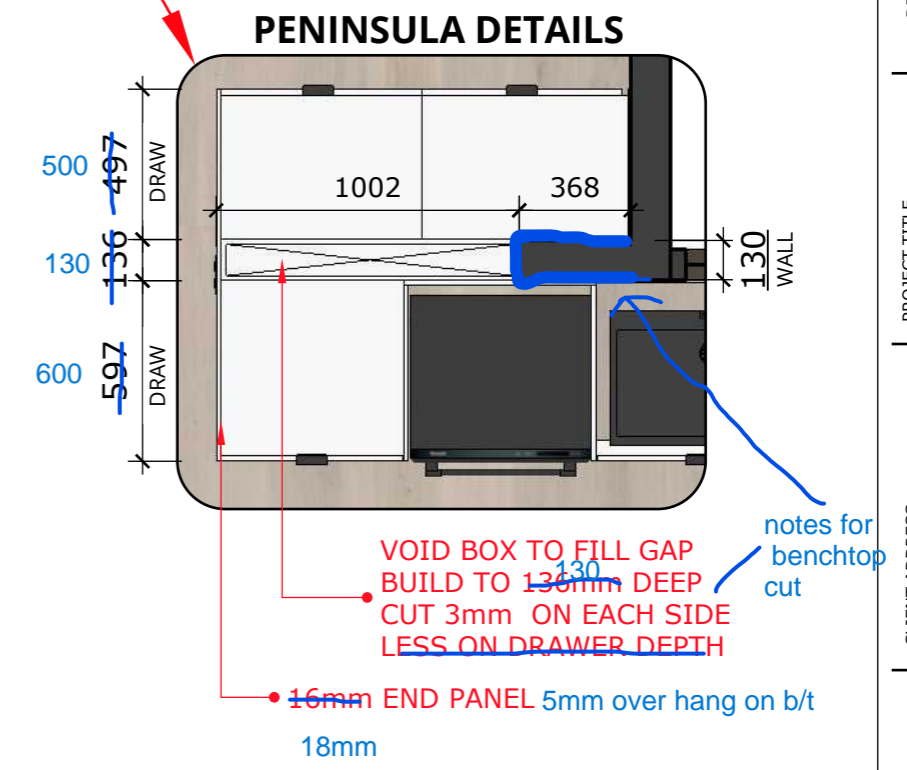

A :: KITCHEN PLAN
001 scale: 1=25mm

DESIGNED BY
SHAI ZEEV
ABN: 47 640 715 279
6b Larman St, Bentleigh East 3165
Mob: 0407004576
E-mail: sales@thecabinetmerchant.com.au

PROJECT TITLE
KITCHEN
CABINETS

CLIENT ADDRESS

CLIENT NAME