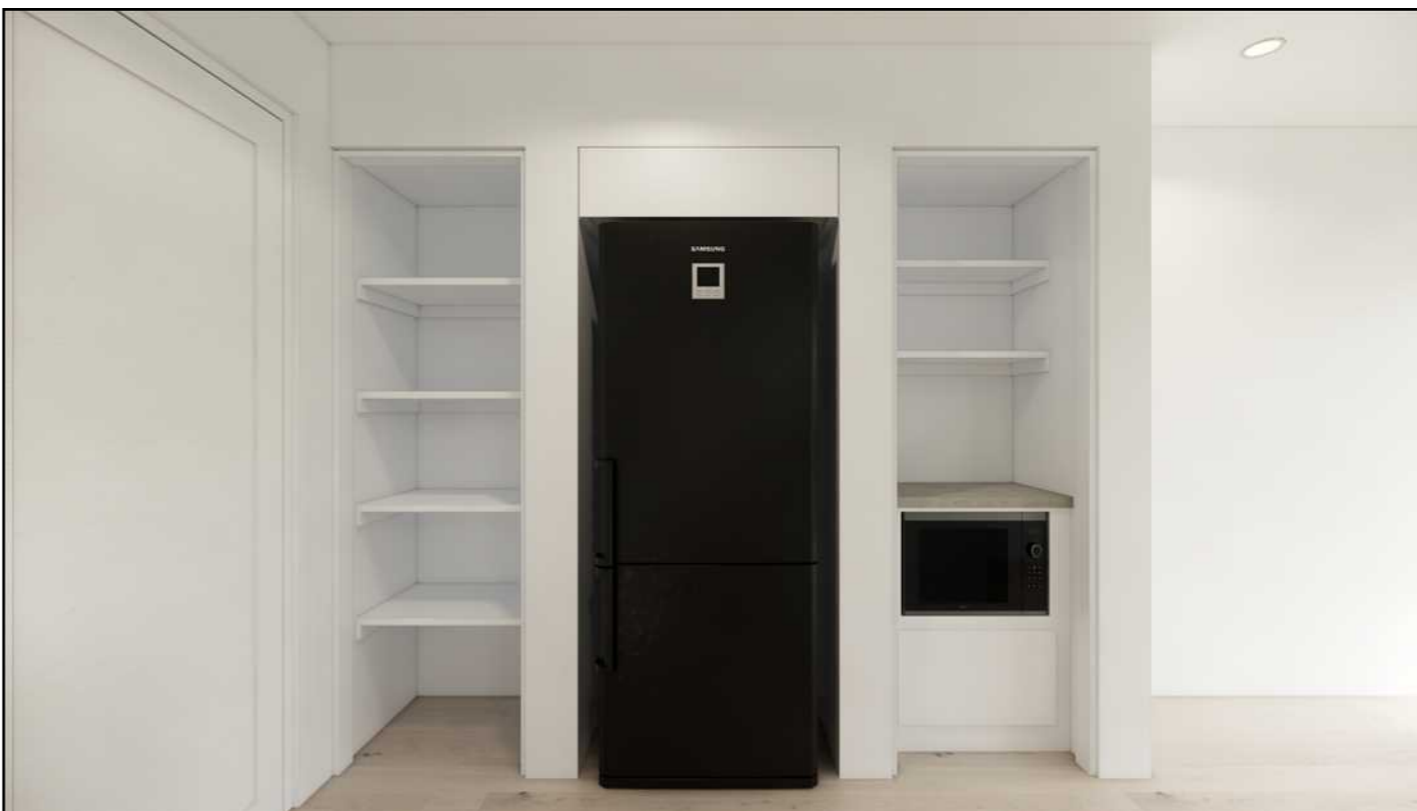

PROJECT TITLE
**KITCHEN
CABINETS**

CLIENT ADDRESS

CLIENT NAME

THE **CABINET**
MERCHANT

AI PANTRY PERSPECTIVE EXTERNAL
Scale: NTS

PANTRY PERSPECTIVE INTERNAL **AI**
Scale: NTS

DESIGNED BY
SHAI ZEEV
ABN: 47 640 715 279
6b Larman St, Bentleigh East 3165
Mob: 0407004576
E-mail: sales@thecabinetmerchant.com.au