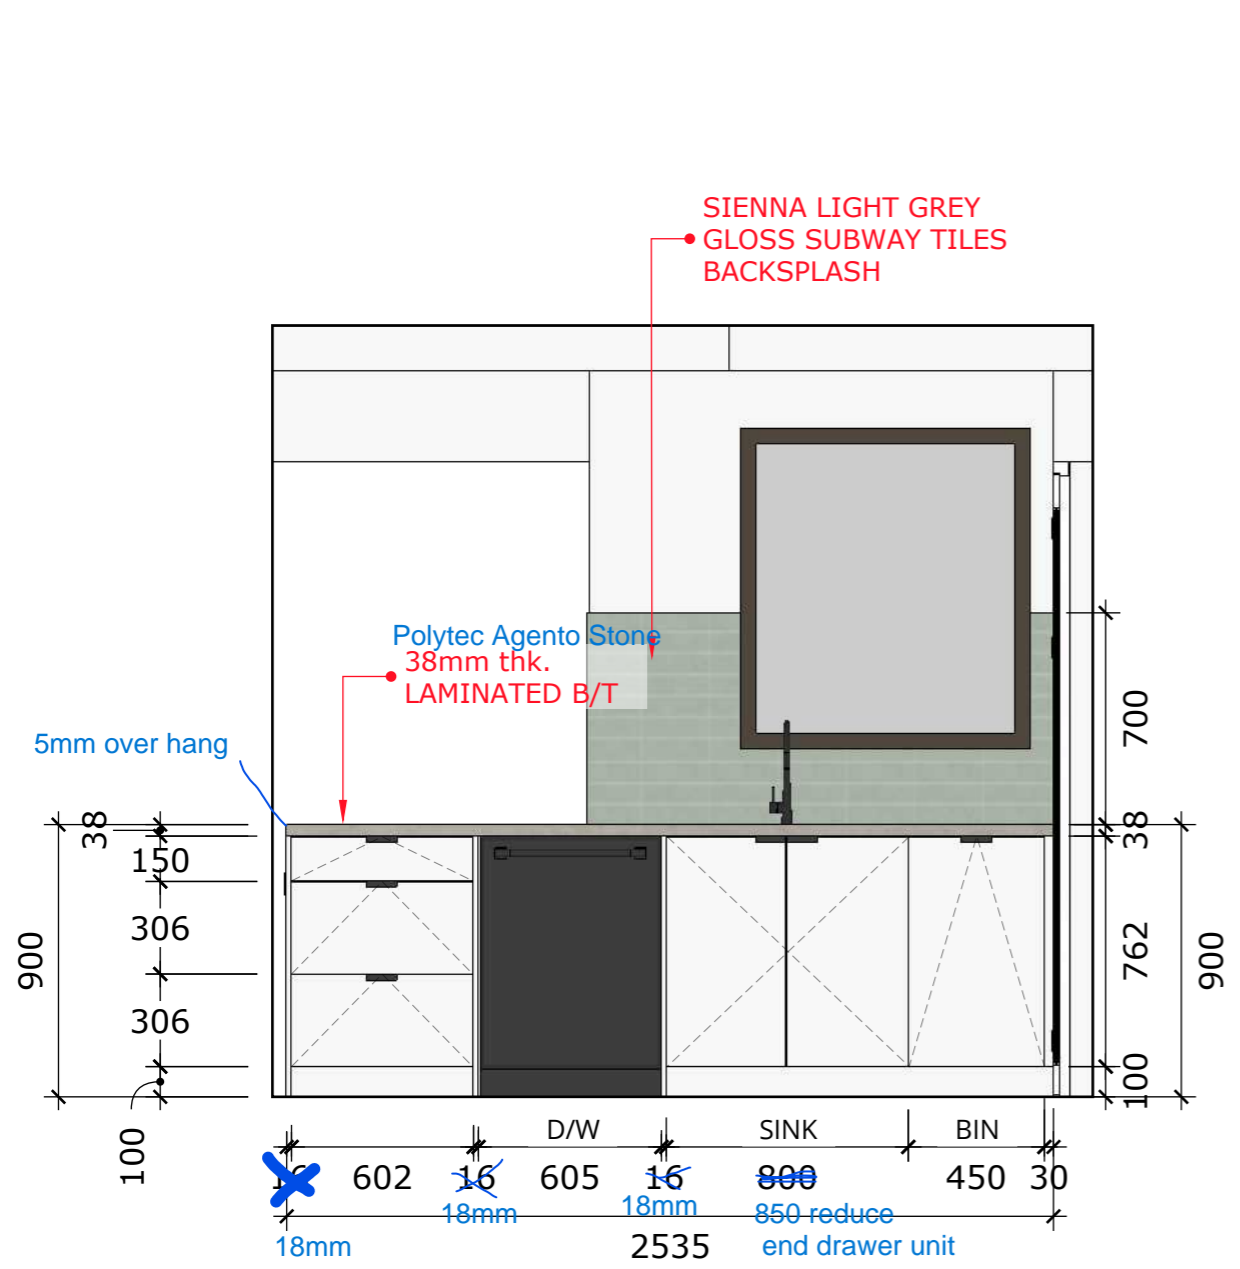

PROJECT TITLE
KITCHEN
CABINETS

CLIENT ADDRESS

CLIENT NAME

A :: KITCHEN ELEVATION 1
001 scale: 1=25mm

A :: KITCHEN ELEVATION 2
002 scale: 1=25mm

DESIGNED BY
SHAI ZEEV
ABN: 47 640 715 279
6b Larman St, Bentleigh East 3165
Mob: 0407004576
E-mail: sales@thecabinetmerchant.com.au

PROJECT TITLE
KITCHEN
CABINETS

CLIENT ADDRESS

CLIENT NAME

A :: KITCHEN ELEVATION 3
001 scale: 1=25mm

A :: KITCHEN ELEVATION 4
002 scale: 1=25mm

DESIGNED BY
SHAI ZEEV

ABN: 47 640 715 279
6b Larman St, Bentleigh East 3165
Mob: 0407004576
E-mail: sales@thecabinetmerchant.com.au