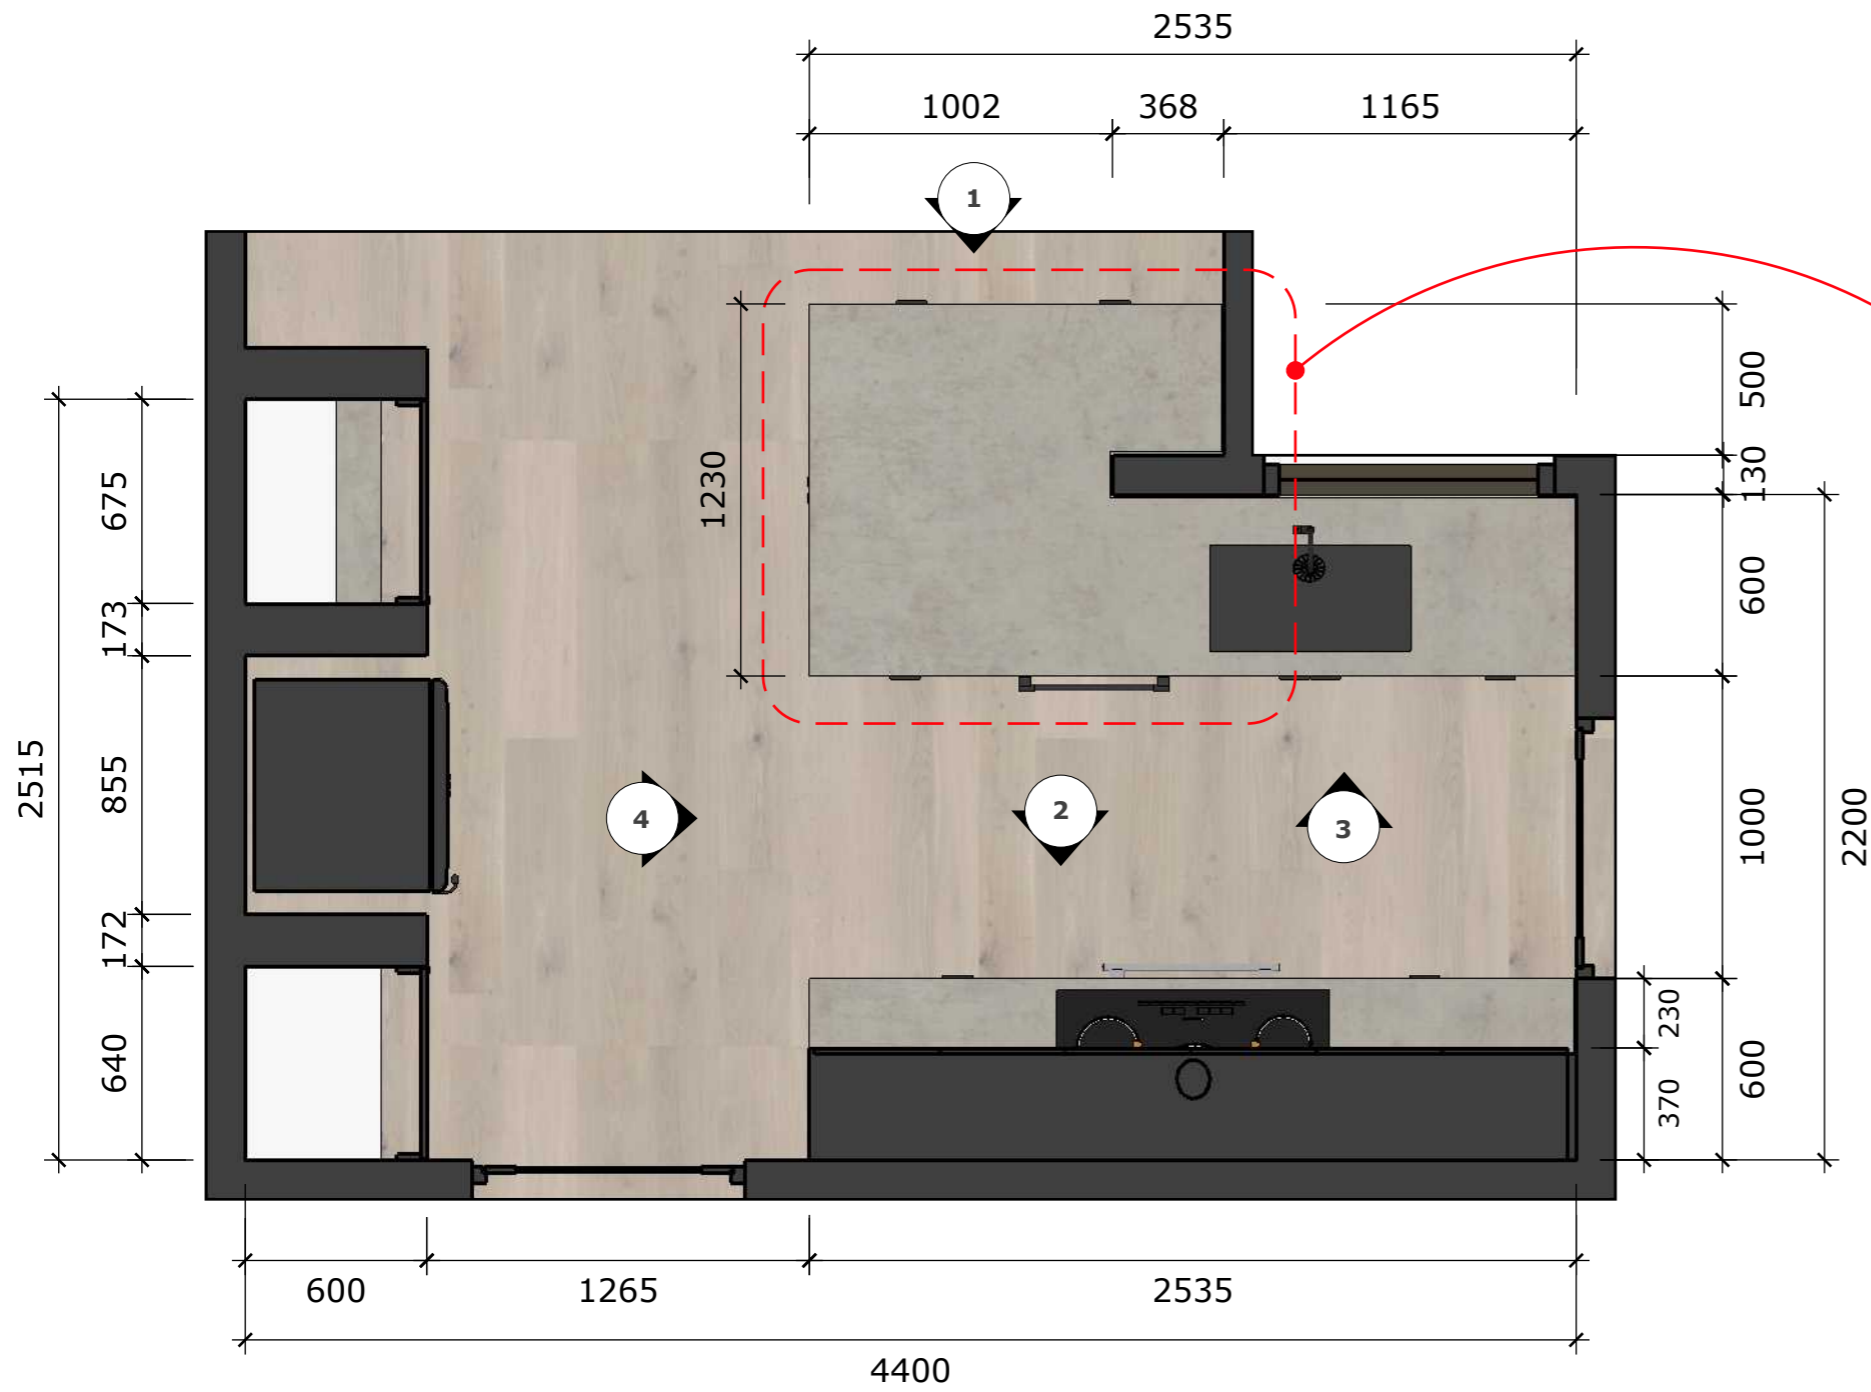

A :: KITCHEN PLAN
001 scale: 1=25mm

DESIGNED BY
SHAI ZEEV
ABN: 47 640 715 279
6b Larman St, Bentleigh East 3165
Mob: 0407004576
E-mail: sales@thecabinetmerchant.com.au

PROJECT TITLE
KITCHEN
CABINETS

CLIENT ADDRESS

CLIENT NAME