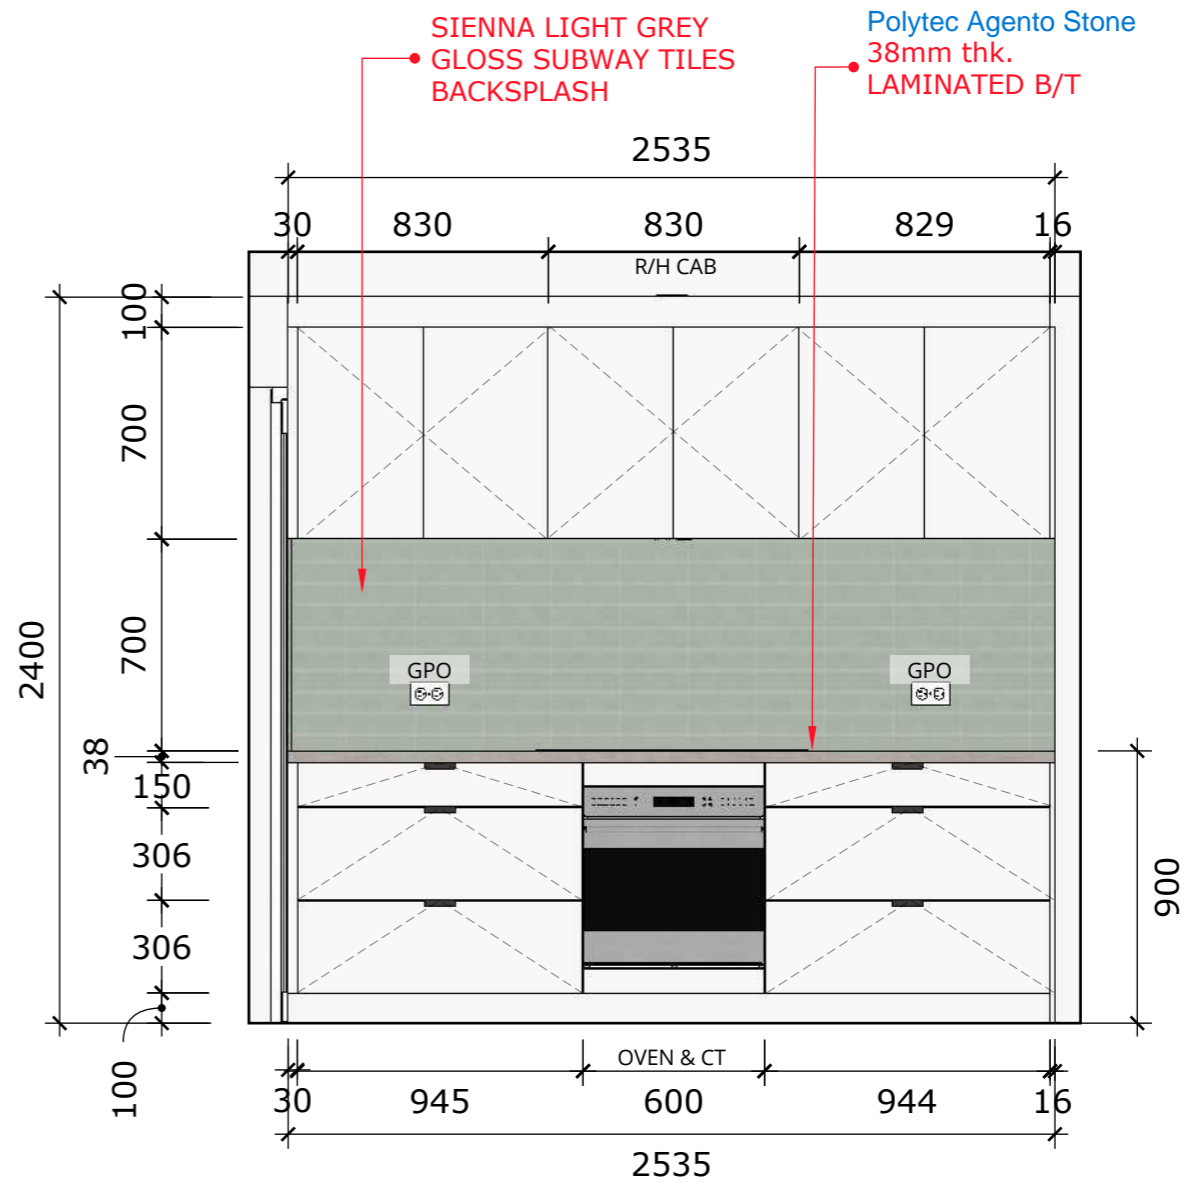

PROJECT TITLE
KITCHEN
CABINETS

CLIENT ADDRESS

CLIENT NAME

A :: KITCHEN ELEVATION 1
001 scale: 1=25mm

A :: KITCHEN ELEVATION 2
002 scale: 1=25mm

DESIGNED BY
SHAI ZEEV
ABN: 47 640 715 279
6b Larman St, Bentleigh East 3165
Mob: 0407004576
E-mail: sales@thecabinetmerchant.com.au