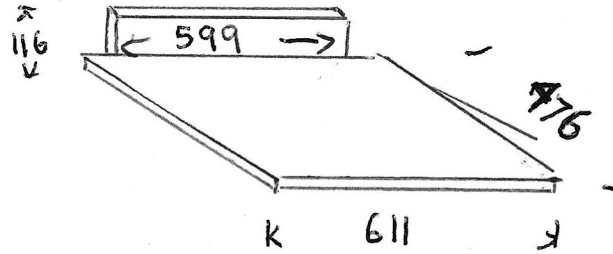

X 3

X 3

X 3

X 24

X 24

TITUS SLIM LINE
 DRWS
 BOTTOM 24/611x475
 BACK 24/116x599