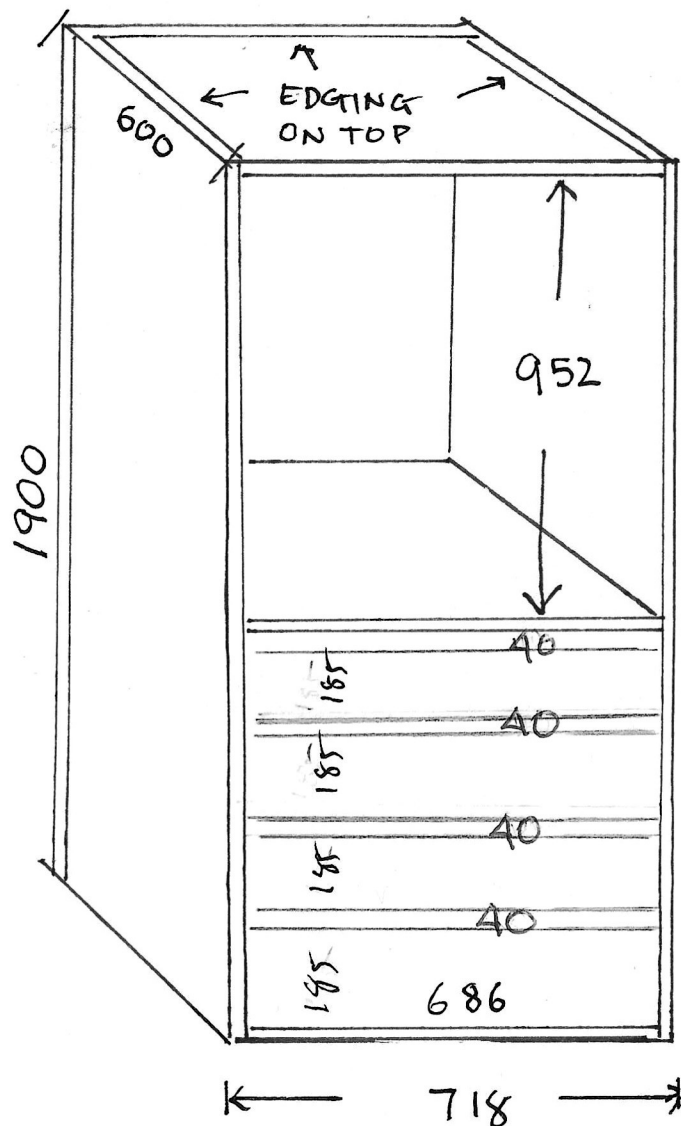

X 3

X 3

X 3

X 24

X 24

TITUS SLIM LINE
 DRWS
 BOTTOM 24/611x475
 BACK 24/116x599